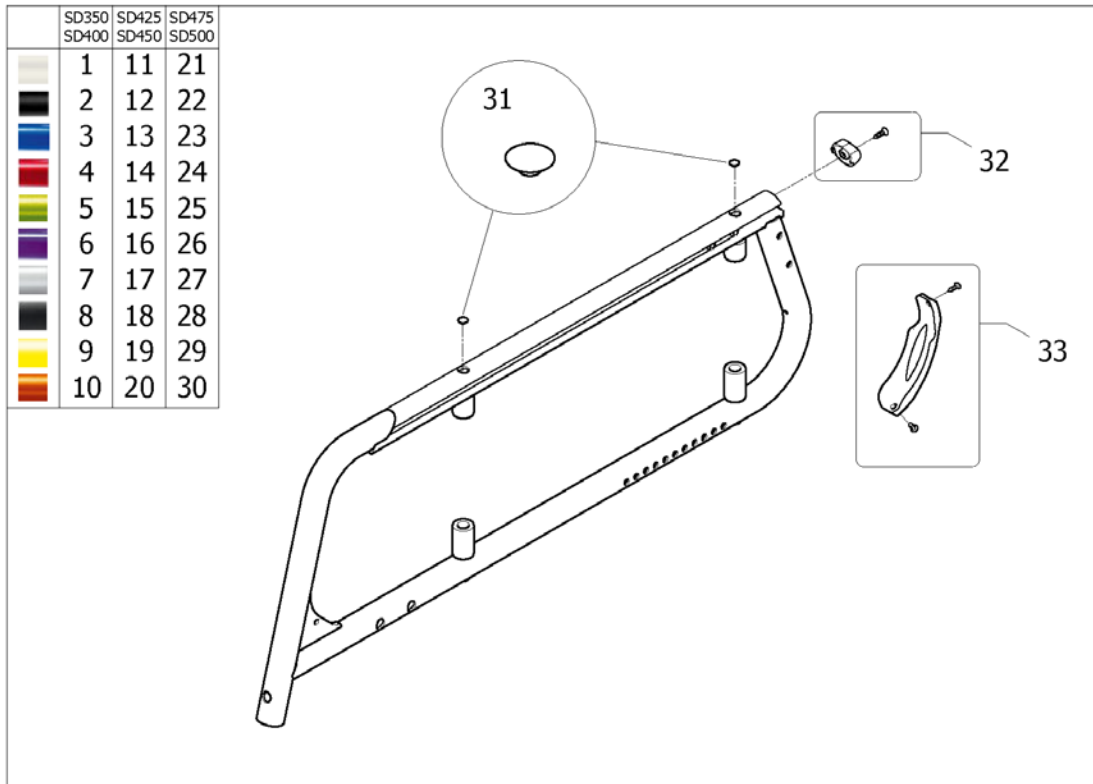

Fixed front end 80 degree angle frame

ISPS I601837

Pos.	Part number	Description	Valid from → until	Qty
1	SP1582904-0637	Kit fixed frames, SD350/375/400, Pearl White (pair) <i>[SJ_0210+SJ_6000]</i>		1
2	SP1582904-0609	Kit fixed frames, SD350/375/400, Anthracite (pair) <i>[SJ_0210+SJ_6010]</i>		1
3	SP1582904-0643	Kit fixed frames, SD350/375/400, Pop Blue (pair) <i>[SJ_0210+SJ_6020]</i>		1
4	SP1582904-0607	Kit fixed frames, SD350/375/400, Dark Red (pair) <i>[SJ_0210+SJ_6030]</i>		1
5	SP1582904-0644	Kit fixed frames, SD350/375/400, Electric Green (pair) <i>[SJ_0210+SJ_6040]</i>		1
6	SP1582904-0645	Kit fixed frames, SD350/375/400, Hypnotic Purple (pair) <i>[SJ_0210+SJ_6050]</i>		1
7	SP1582904-0515	Kit fixed frames, SD350/375/400, Pearl Grey (pair) <i>[SJ_0210+SJ_6060]</i>		1
8	SP1582904-0646	Kit fixed frames, SD350/375/400, Matt Black (pair) <i>[SJ_0210+SJ_6070]</i>		1
9	SP1582904-0647	Kit fixed frames, SD350/375/400, Intense Yellow (pair) <i>[SJ_0210+SJ_6080]</i>		1
10	SP1582904-0648	Kit fixed frames, SD350/375/400, Vibrating Orange (pair) <i>[SJ_0210+SJ_6090]</i>		1
11	SP1582905-0637	Kit fixed frames, SD425/450, Pearl White (pair) <i>[SJ_0210+SJ_6000]</i>		1
12	SP1582905-0609	Kit fixed frames, SD425/450, Anthracite (pair) <i>[SJ_0210+SJ_6010]</i>		1
13	SP1582905-0643	Kit fixed frames, SD425/450, Pop Blue (pair) <i>[SJ_0210+SJ_6020]</i>		1
14	SP1582905-0607	Kit fixed frames, SD425/450, Dark Red (pair) <i>[SJ_0210+SJ_6030]</i>		1
15	SP1582905-0644	Kit fixed frames, SD425/450, Electric Green (pair) <i>[SJ_0210+SJ_6040]</i>		1
16	SP1582905-0645	Kit fixed frames, SD425/450, Hypnotic Purple (pair) <i>[SJ_0210+SJ_6050]</i>		1
17	SP1582905-0515	Kit fixed frames, SD425/450, Pearl Grey (pair) <i>[SJ_0210+SJ_6060]</i>		1
18	SP1582905-0646	Kit fixed frames, SD425/450, Matt Black (pair) <i>[SJ_0210+SJ_6070]</i>		1