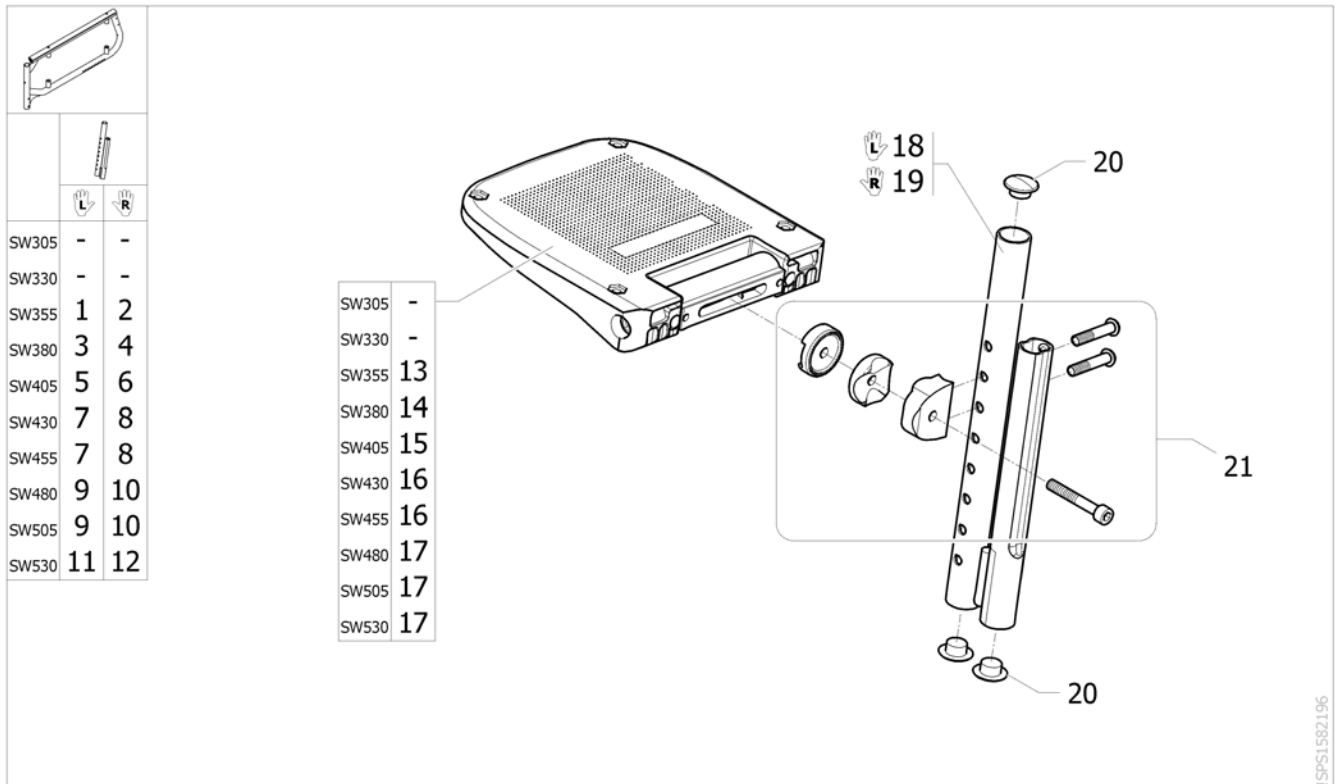

Footrest angle & depth adjustable, high mounted tube, swing away frame

Pos.	Part number	Description	Valid from → until	Qty
1	SP1588277	Footrest a&d adjustable, Lh, SW355mm, high mounted tube [(SJ_3175/SJ_3310)+SJ_3400]		1
2	SP1588278	Footrest a&d adjustable, Rh, SW355mm, high mounted tube [(SJ_3175/SJ_3210)+SJ_3400]		1
3	SP1586054	Footrest a&d adjustable, Lh, SW380mm, high mounted tube [(SJ_3175/SJ_3310)+SJ_3400]		1
4	SP1586052	Footrest a&d adjustable, Rh, SW380mm, high mounted tube [(SJ_3175/SJ_3210)+SJ_3400]		1
5	SP1586068	Footrest a&d adjustable, Lh, SW405mm, high mounted tube [(SJ_3175/SJ_3310)+SJ_3400]		1
6	SP1586053	Footrest a&d adjustable, Rh, SW405mm, high mounted tube [(SJ_3175/SJ_3210)+SJ_3400]		1
7	1532078	Footrest a&d adjustable, Lh, SW430-455mm, high mounted tube [(SJ_3175/SJ_3310)+SJ_3400]		1
8	1532074	Footrest a&d adjustable, Rh, SW430-455mm, high mounted tube [(SJ_3175/SJ_3210)+SJ_3400]		1
9	1532080	Footrest a&d adjustable, Lh, SW480-505mm, high mounted tube [(SJ_3175/SJ_3310)+SJ_3400]		1
10	1532076	Footrest a&d adjustable, Rh, SW480-505mm, high mounted tube [(SJ_3175/SJ_3210)+SJ_3400]		1
11	SP1601796	Footrest a&d adjustable, Lh, SW530mm, high mounted tube + heel strap [(SJ_3175/SJ_3310)+SJ_3400]		1
12	SP1601797	Footrest a&d adjustable, Rh, SW530mm, high mounted tube + heel strap [(SJ_3175/SJ_3210)+SJ_3400]		1
13	1518638	Footplate, angle and depth adjustable, 82 mm		1
14	5106371	Footplate, angle and depth adjustable, 106 mm		1
15	5106373	Footplate, angle and depth adjustable, 131 mm		1
16	5106374	Footplate, angle and depth adjustable, 141 mm		1
17	5106594	Footplate, angle and depth adjustable, 166 mm		1
18	1531202-0699	Footrest tube high mounted Lh [SJ_3400]		1
19	1531203-0699	Footrest tube high mounted Rh [SJ_3400]		1
20	1424576	Plastic cap black Ø20mm		6
21	1533714	Kit fixation for angle & depth adjustable footrest, high mounted tube		2