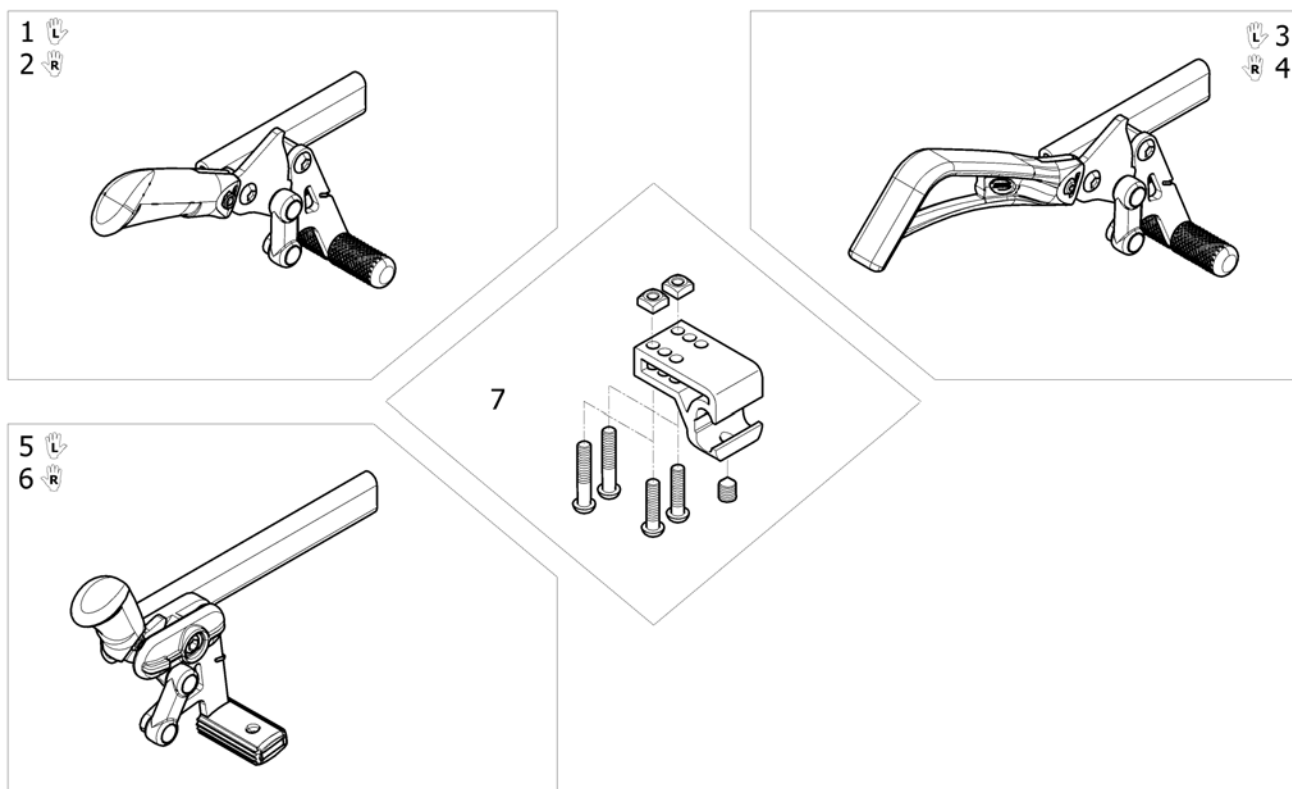

Pull Brakes

ISP51590815

Pos.	Part number	Description	Valid from → until	Qty
1	SP1581534	Pull brake, Lh <i>[SJ_8110]</i>		1
2	SP1581533	Pull brake, Rh <i>[SJ_8110]</i>		1
3	SP1581542	Pull brake, Lh, extension handle <i>[SJ_8130]</i>		1
4	SP1581541	Pull brake, Rh, extension handle <i>[SJ_8130]</i>		1
5	SP1559151	Left pull brake long support		1
6	SP1559150	Right pull brake long support		1
7	SP1589978	Kit brakes clamp		2