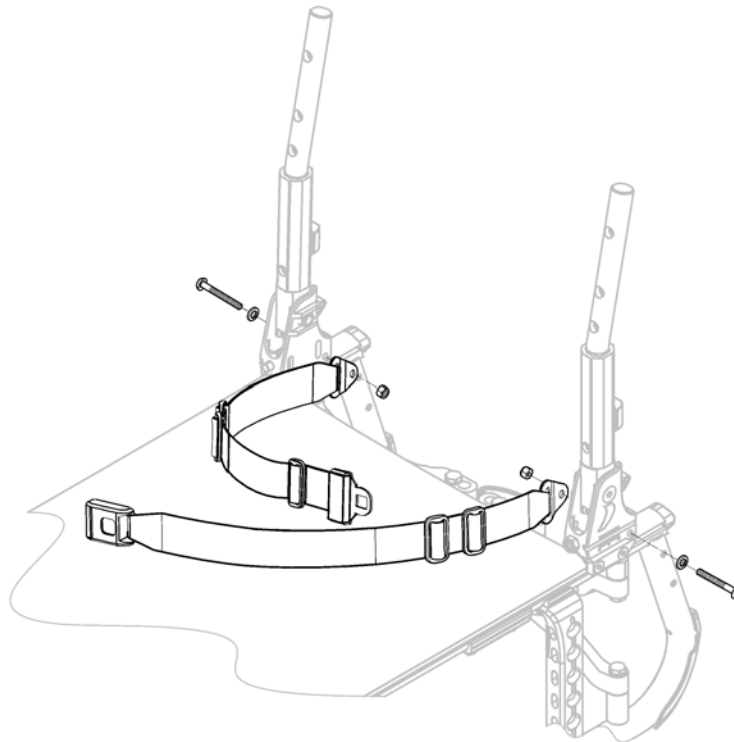

Buckled belt (UK)

SW305	1
SW330	1
SW355	1
SW380	1
SW405	-
SW430	-
SW455	-
SW480	-
SW505	-
SW530	-

ISPS1606123

Pos.	Part number	Description	Valid from → until	Qty