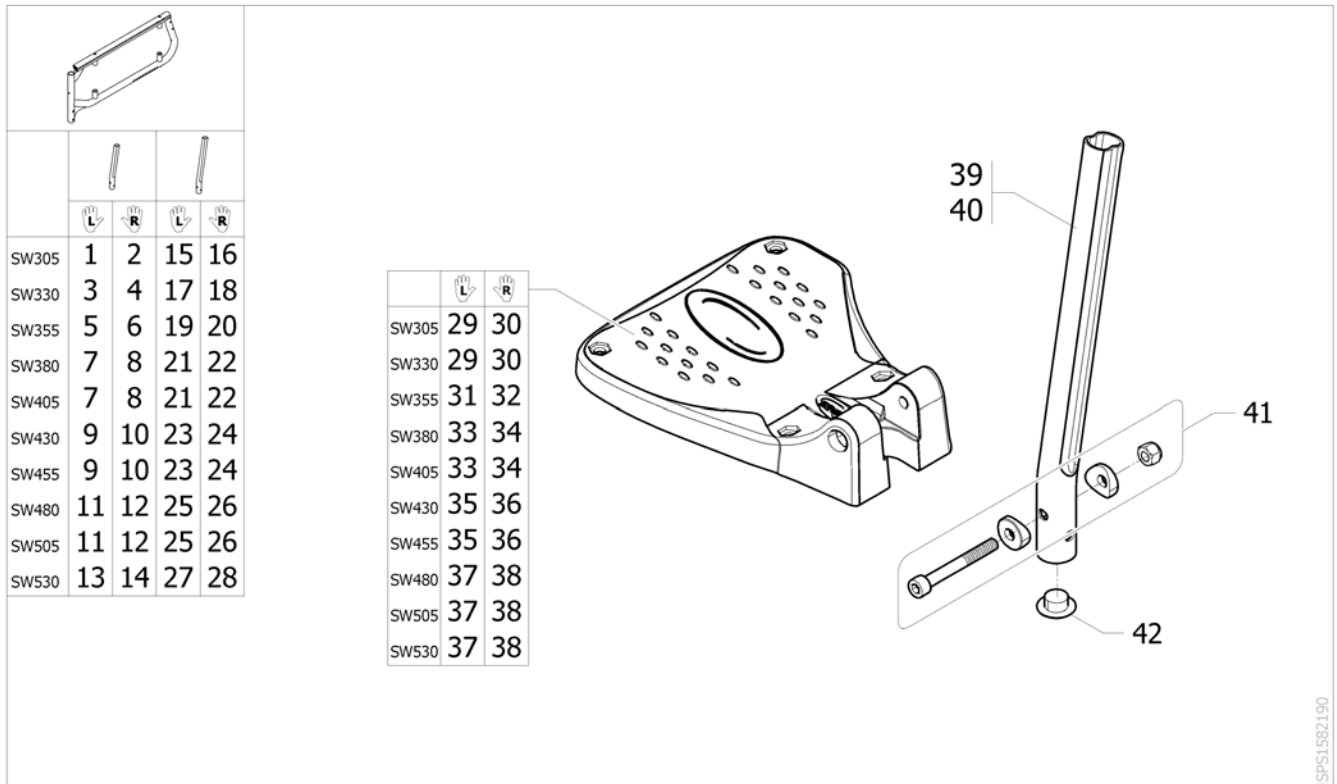

Footrest fixed, swing away frame

SPS1582190

Pos.	Part number	Description	Valid from → until	Qty
1	SP1586899	Footrest fixed, Lh, SW305mm, standard tube, swing away frame <i>[SJ_0200+(SJ_3170/SJ_3300)+SJ_3420]</i>		1
2	SP1586900	Footrest fixed, Rh, SW305mm, standard tube, swing away frame <i>[SJ_0200+(SJ_3170/SJ_3200)+SJ_3420]</i>		1
3	SP1586901	Footrest fixed, Lh, SW330mm, standard tube, swing away frame <i>[SJ_0200+(SJ_3170/SJ_3300)+SJ_3420]</i>		1
4	SP1587031	Footrest fixed, Rh, SW330mm, standard tube, swing away frame <i>[SJ_0200+(SJ_3170/SJ_3200)+SJ_3420]</i>		1
5	SP1587179	Footrest fixed, Lh, SW355mm, standard tube, swing away frame <i>[SJ_0200+(SJ_3170/SJ_3300)+SJ_3420]</i>		1
6	SP1587215	Footrest fixed, Rh, SW355mm, standard tube, swing away frame <i>[SJ_0200+(SJ_3170/SJ_3200)+SJ_3420]</i>		1
7	1530620	Footrest fixed, Lh, SW380-405mm, standard tube, swing away frame <i>[SJ_0200+(SJ_3170/SJ_3300)+SJ_3420]</i>		1
8	1530614	Footrest fixed, Rh, SW380-405mm, standard tube, swing away frame <i>[SJ_0200+(SJ_3170/SJ_3200)+SJ_3420]</i>		1
9	1530622	Footrest fixed, Lh, SW430-455mm, standard tube, swing away frame <i>[SJ_0200+(SJ_3170/SJ_3300)+SJ_3420]</i>		1
10	1530616	Footrest fixed, Rh, SW430-455mm, standard tube, swing away frame <i>[SJ_0200+(SJ_3170/SJ_3200)+SJ_3420]</i>		1
11	1530623	Footrest fixed, Lh, SW480-505mm, standard tube, swing away frame <i>[SJ_0200+(SJ_3170/SJ_3300)+SJ_3420]</i>		1
12	1530617	Footrest fixed, Rh, SW480-505mm, standard tube, swing away frame <i>[SJ_0200+(SJ_3170/SJ_3200)+SJ_3420]</i>		1
13	SP1601715	Footrest fixed, Lh, SW530mm, standard tube, swing away frame + Heel strap <i>[SJ_0200+(SJ_3170/SJ_3300)+SJ_3420]</i>		1
14	SP1601716	Footrest fixed, Rh, SW530mm, standard tube, swing away frame + Heel strap <i>[SJ_0200+(SJ_3170/SJ_3200)+SJ_3420]</i>		1
15	SP1587273	Footrest fixed, Lh, SW305mm, long tube, swing away frame <i>[SJ_0200+(SJ_3170/SJ_3300)+SJ_3430]</i>		1
16	SP1587274	Footrest fixed, Rh, SW305mm, long tube, swing away frame <i>[SJ_0200+(SJ_3170/SJ_3200)+SJ_3430]</i>		1
17	SP1587275	Footrest fixed, Lh, SW330mm, long tube, swing away frame <i>[SJ_0200+(SJ_3170/SJ_3300)+SJ_3430]</i>		1