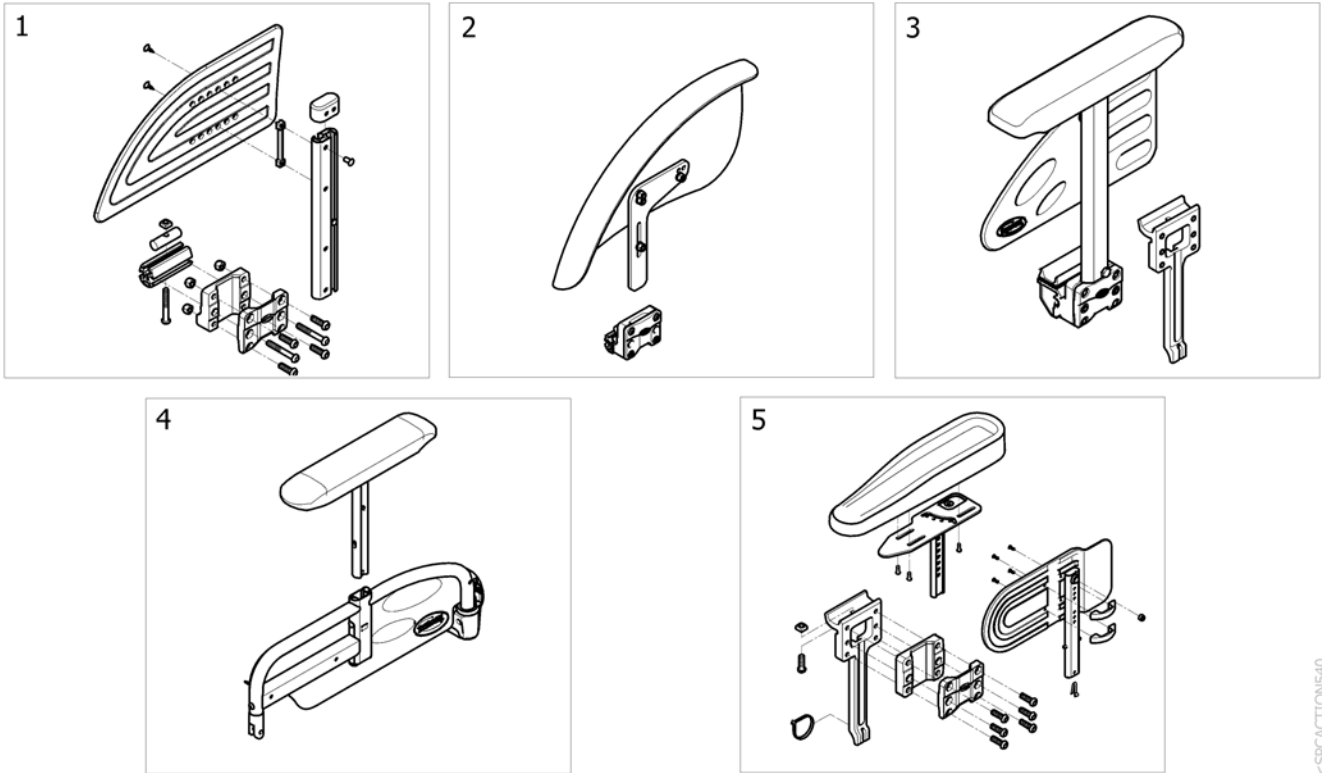

Siderests

->SPCACTIONS40

Pos.	Part number	Description	Valid from → until	Qty
1	-	Side guard [SJ_3750]		1
2	-	Mudguard [SJ_3800]		1
3	-	Armrest n°1, Removable, height adjustable T-arm, desk armpad (280mm) [SJ_3910/SJ_4010/SJ_4110]		1
5	-	Hemi Dartex armpad multiposition standard [SJ_3960/SJ_4060/SJ_4160]		1
5	-	Armrest n°3, Swing away detachable & height adjustable, desk armpad (280mm) [SJ_3930/SJ_4030/SJ_4130]		1