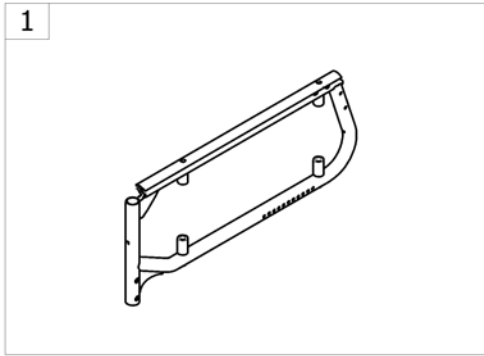

Chassis

->SPCACTIONS10

Pos.	Part number	Description	Valid from → until	Qty
1	-	Swing away frame <i>[SJ_0200]</i>		1
2	-	Fixed front end 80 degree angle frame <i>[SJ_0210]</i>		1
3	-	Folding system		1