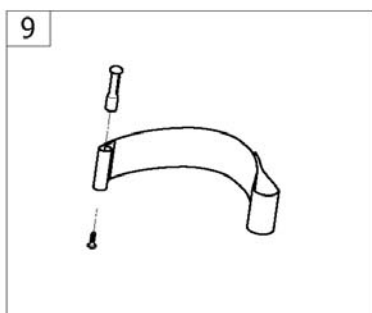

Kit anti barrier

Pos.	Part number	Description	Valid from → until	Qty
1	SP1590532	Kit anti barrier low		1
2	SP1590533	Kit anti barrier high		1

Seating Options

-<SPACATION>S92

Pos.	Part number	Description	Valid from → until	Qty
1	-	Cushion foam Nylon & anti-slip cover <i>[SJ_5000] ONLY FOR EUROPE</i>		1
2	-	Matrx Flo-Tech CONTOUR VISCO cushions <i>[SJ_5010] ONLY FOR EUROPE</i>		1
3	-	Matrx Flo-Tech IMAGE cushions <i>[SJ_5020] ONLY FOR EUROPE</i>		1
4	-	Matrx Flo-Tech LITE cushions <i>[SJ_5030] ONLY FOR EUROPE</i>		1
5	-	Matrx Flo-Tech XTRA cushions <i>[SJ_5040] ONLY FOR EUROPE</i>		1
6	-	Matrx VI Cushions <i>[SJ_5042] ONLY FOR EUROPE</i>		1
7	-	Matrx LIBRA Cushions <i>[SJ_5044] ONLY FOR EUROPE</i>		1
8	-	Clip to keep the chair folded <i>[SJ_5100]</i>		1
9	-	Heels strap <i>[SJ_5300]</i>		1
10	-	Calf strap <i>[SJ_5400]</i>		1
11	-	Folding backbrace <i>[SJ_5500]</i>		1