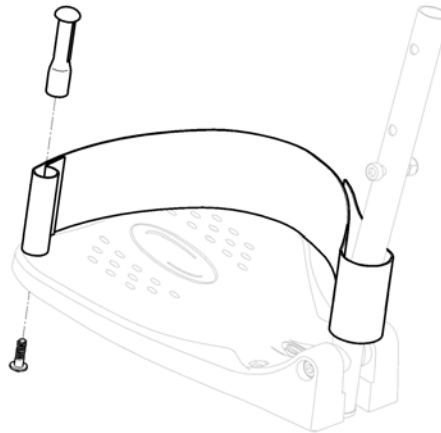

Heels strap

SW305	1
SW330	1
SW355	1
SW380	2
SW405	2
SW430	2
SW455	2
SW480	2
SW505	2
SW530	2

ISPS1589744

Pos.	Part number	Description	Valid from → until	Qty
1	0587-05201	Kit heelstrap, adjustable, small <i>[SJ_5300]</i>		2
2	1492315	Kit heelstrap, adjustable, medium <i>[SJ_5300]</i>		2