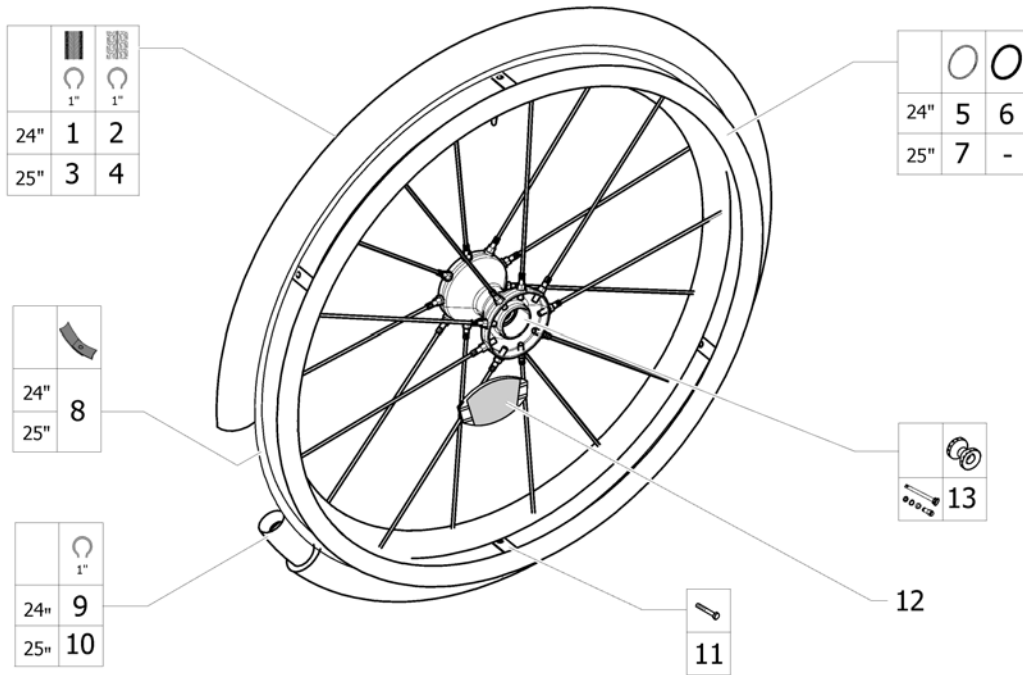

Spinergy wheels accessories

ISPS1590806

Pos.	Part number	Description	Valid from → until	Qty
1	1026138	24" x 1. non marking pneumatic tyre <i>Replace SP1585334</i>	2015-09-02 →	1
2	SP1585331	Pneumatic tyre, 24" x 1", Marathon Plus Evo <i>[SJ_7244+SJ_7320]</i>		2
4	SP1585332	Pneumatic tyre, 25" x 1", Marathon Plus Evo <i>[SJ_7260+SJ_7320]</i>		2
5	SP1601468	Kit aluminium handrim 24", 6 fixations, Spinergy <i>[SJ_7244+SJ_7400]</i>		2
6	SP1601469	Kit anti-slip handrim 24", 6 fixations Spinergy <i>[SJ_7244+SJ_7420]</i>		2
7	SP1601470	Kit aluminium handrim 25", 6 fixations, Spinergy <i>[SJ_7260+SJ_7400]</i>		2
8	0036-40003	Rim tape 24"		2
9	1032240	Inner tube, 24" x 1" <i>[SJ_7244+(SJ_7310/SJ_7320)]</i>		2
10	SP1430886	Inner tube, 25", for High-Performance wheel <i>[SJ_7260+(SJ_7310/SJ_7320)]</i>		2
11	SP1601502	Kit handrim fixation for Spinergy wheel, 6pts		2
12	N90003	Kit reflector for spoked wheel <i>[SJ_8600]</i>		2
13	SP1603952-0005	Kit quick release axle with Grey cap Wheel Spinergy <i>[SJ_6100]</i>		2
13	SP1603952-0641	Kit quick release axle with Blue cap Wheel Spinergy <i>[SJ_6100]</i>		2
13	SP1603952-0642	Kit quick release axle with Purple cap Wheel Spinergy <i>[SJ_6100]</i>		2