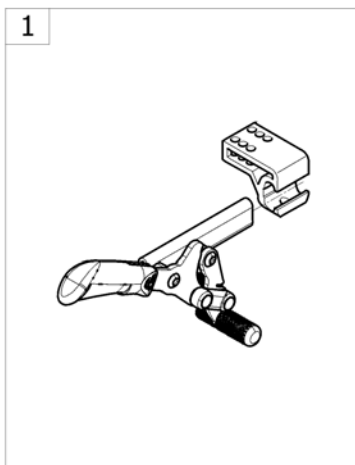

Brakes

->SPOACTION565

Pos.	Part number	Description	Valid from → until	Qty
1	-	Push Brakes <i>[SJ_8100][SJ_8120]</i>		1
2	-	Pull Brakes <i>[SJ_8110][SJ_8130]</i>		1
3	-	Attendant Hub Brake <i>[SJ_8160]</i>		1