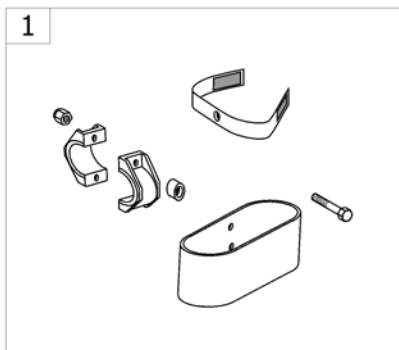

Other Options & Accessories

->SPCACTION598

Pos.	Part number	Description	Valid from → until	Qty
1	-	Cane holder <i>[SJ_9000]</i>		1
2	-	Tipping aid <i>[SJ_9100/SJ_9200]</i>		1
3	-	Tool Kit <i>[SJ_9300]</i>		1
4	-	Case holder <i>[SJ_9400]</i>		1