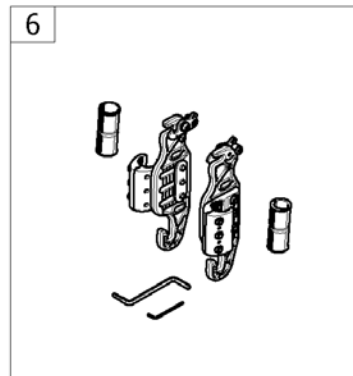

Backrest Upholsteries

ISPS:1601949

Pos.	Part number	Description	Valid from → until	Qty
1	-	Backrest upholstery fixed, for fixed & integrated pushhandle <i>[SJ_2505]</i>		1
2	-	Backrest upholstery adjustable, for fixed & integrated pushhandle <i>[SJ_2510]</i>		1
3	-	Backrest upholstery adjustable, for without & rearsset pushhandle <i>[SJ_2510]</i>		1
4	-	Backrest Upholsteries adjustable télescopique <i>[SJ_2510]</i>		1
5	-	Backrest upholstery MatrX <i>[SJ_2460/SJ_2465/SJ_2470/SJ_2475] ONLY FOR EUROPE</i>		1
6	-	Mounting Hardware MatrX <i>[SJ_2480] ONLY FOR EUROPE</i>		1