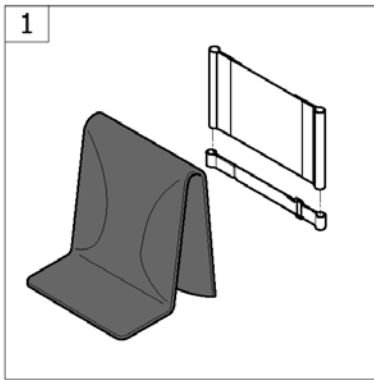

Backrest Upholsteries

ISPS:1601949

Pos.	Part number	Description	Valid from → until	Qty
1	-	Backrest upholstery fixed, for fixed & integrated pushhandle <i>[SJ_2505]</i>		1
2	-	Backrest upholstery adjustable, for fixed & integrated pushhandle <i>[SJ_2510]</i>		1
3	-	Backrest upholstery adjustable, for without & rearsset pushhandle <i>[SJ_2510]</i>		1
4	-	Backrest Upholsteries adjustable télescopique <i>[SJ_2510]</i>		1
5	-	Backrest upholstery MatrX <i>[SJ_2460/SJ_2465/SJ_2470/SJ_2475] ONLY FOR EUROPE</i>		1
6	-	Mounting Hardware MatrX <i>[SJ_2480] ONLY FOR EUROPE</i>		1