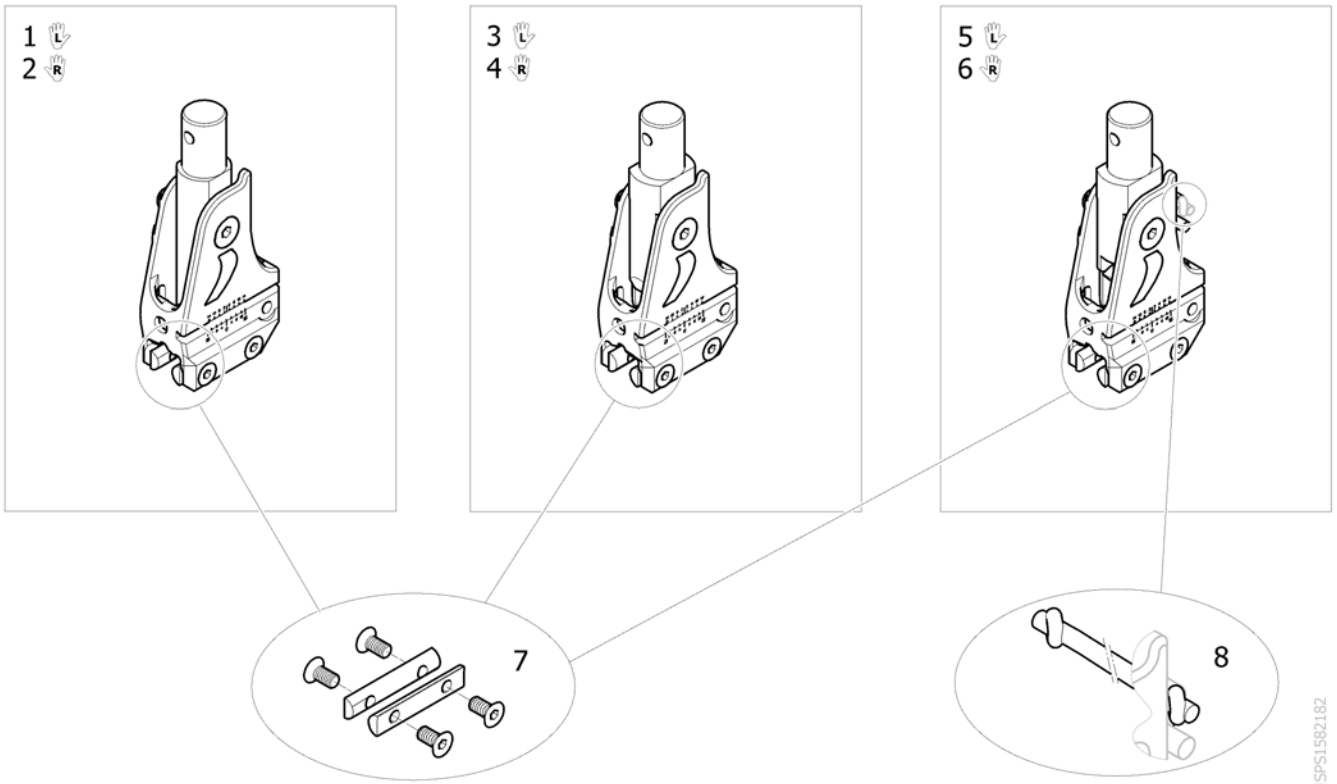

ISPS1582182

Pos.	Part number	Description	Valid from → until	Qty
1	SP1580830	Fixed angle backrest attachment Lh <i>[SJ_2000] ONLY FOR EUROPE</i>		1
2	SP1580829	Fixed angle backrest attachment Rh <i>[SJ_2000] ONLY FOR EUROPE</i>		1
3	SP1580832	Adjustable angle backrest attachment Lh <i>[SJ_2010] ONLY FOR EUROPE</i>		1
4	SP1580831	Adjustable angle backrest attachment Rh <i>[SJ_2010] ONLY FOR EUROPE</i>		1
5	SP1583838	Adjustable angle & fold down backrest attachment Lh <i>[SJ_2020]</i>		1
6	SP1583837	Adjustable angle & fold down backrest attachment Rh <i>[SJ_2020]</i>		1
7	SP1589804	Kit fixation for backrest attachment		2
8	SP1601900	Cord for backbrace & angle/fold down backrest attachment <i>Replace SP1554427</i>		1