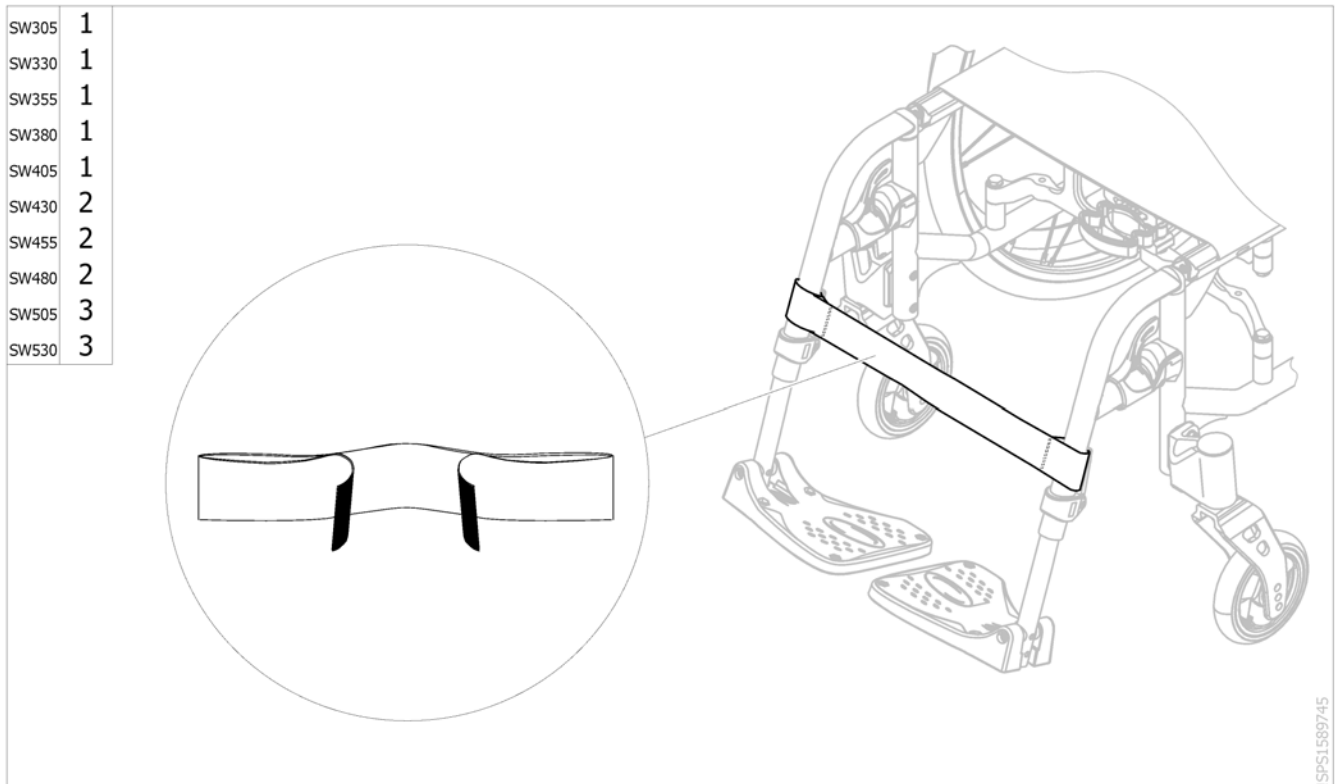

Calf strap

Pos.	Part number	Description	Valid from → until	Qty
1	0572-05794	Calf strap adjustable, small, SW305-405mm <i>[SJ_5400]</i>		1
2	1433580	Calf strap adjustable, medium <i>[SJ_5400]</i>		1
3	1497574	Calf strap adjustable, large, SW505-605mm <i>[SJ_5400]</i>		1