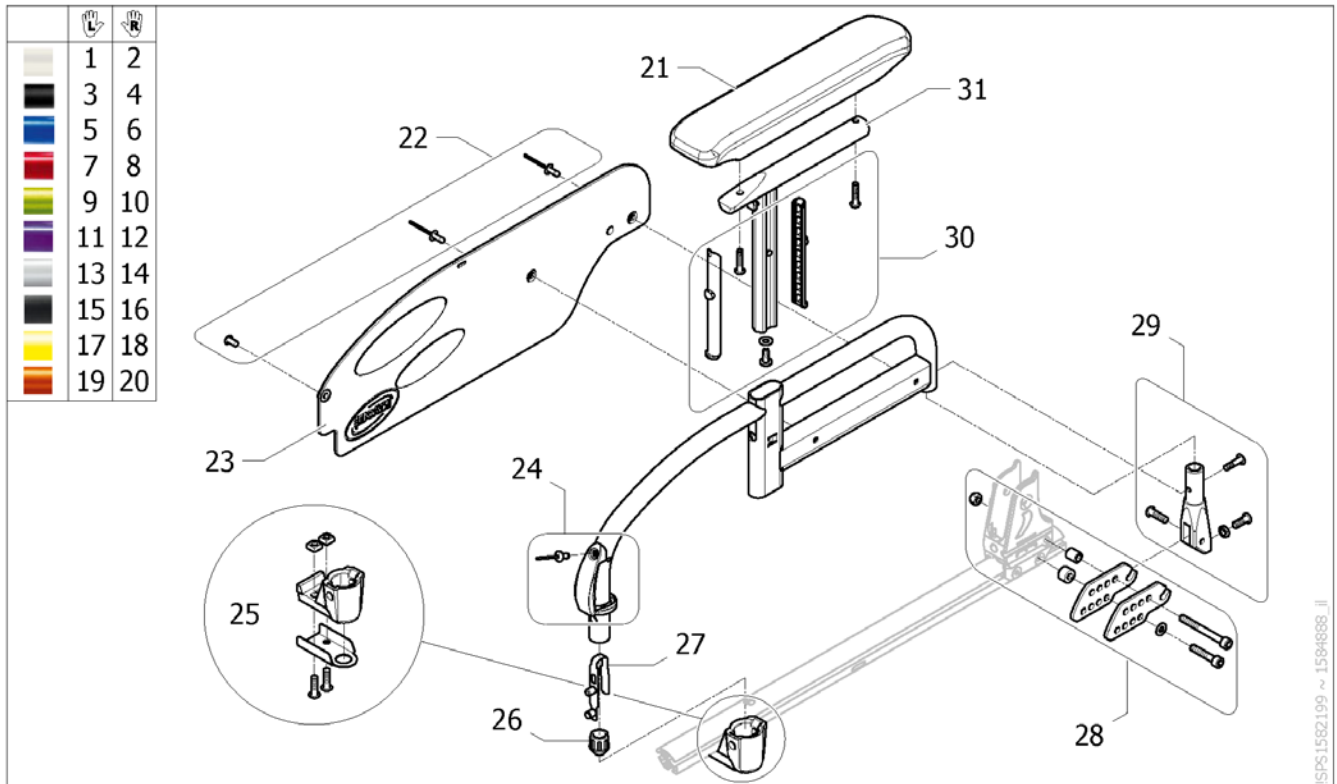

Armrest n°3, Swing away detachable & height adjustable, desk armpad (280mm)

Pos.	Part number	Description	Valid from → until	Qty
1	SP1584889-0637	Armrest 3, Lh, swing away detachable & height adjustable, desk armpad (280 mm), Pearl White [[SJ_3930/SJ_4130)+SJ_6000]		2
2	SP1584888-0637	Armrest 3, Rh, swing away detachable & height adjustable, desk armpad (280 mm), Pearl White [[SJ_3930/SJ_4030)+SJ_6000]		2
3	SP1584889-0609	Armrest 3, Lh, swing away detachable & height adjustable, desk armpad (280 mm), Anthracite [[SJ_3930/SJ_4130)+SJ_6010]		2
4	SP1584888-0609	Armrest 3, Rh, swing away detachable & height adjustable, desk armpad (280 mm), Anthracite [[SJ_3930/SJ_4030)+SJ_6010]		2
5	SP1584889-0643	Armrest 3, Lh, swing away detachable & height adjustable, desk armpad (280 mm), Pop Blue [[SJ_3930/SJ_4130)+SJ_6020]		2
6	SP1584888-0643	Armrest 3, Rh, swing away detachable & height adjustable, desk armpad (280 mm), Pop Blue [[SJ_3930/SJ_4030)+SJ_6020]		2
7	SP1584889-0607	Armrest 3, Lh, swing away detachable & height adjustable, desk armpad (280 mm), Dark Red [[SJ_3930/SJ_4130)+SJ_6030]		2
8	SP1584888-0607	Armrest 3, Rh, swing away detachable & height adjustable, desk armpad (280 mm), Dark Red [[SJ_3930/SJ_4030)+SJ_6030]		2
9	SP1584889-0644	Armrest 3, Lh, swing away detachable & height adjustable, desk armpad (280 mm), Electric Green [[SJ_3930/SJ_4130)+SJ_6040]		2
10	SP1584888-0644	Armrest 3, Rh, swing away detachable & height adjustable, desk armpad (280 mm), Electric Green [[SJ_3930/SJ_4030)+SJ_6040]		2
11	SP1584889-0645	Armrest 3, Lh, swing away detachable & height adjustable, desk armpad (280 mm), Hypnotic Purple [[SJ_3930/SJ_1130)+SJ_6050]		2
12	SP1584888-0645	Armrest 3, Rh, swing away detachable & height adjustable, desk armpad (280 mm), Hypnotic Purple [[SJ_3930/SJ_4030)+SJ_6050]		2