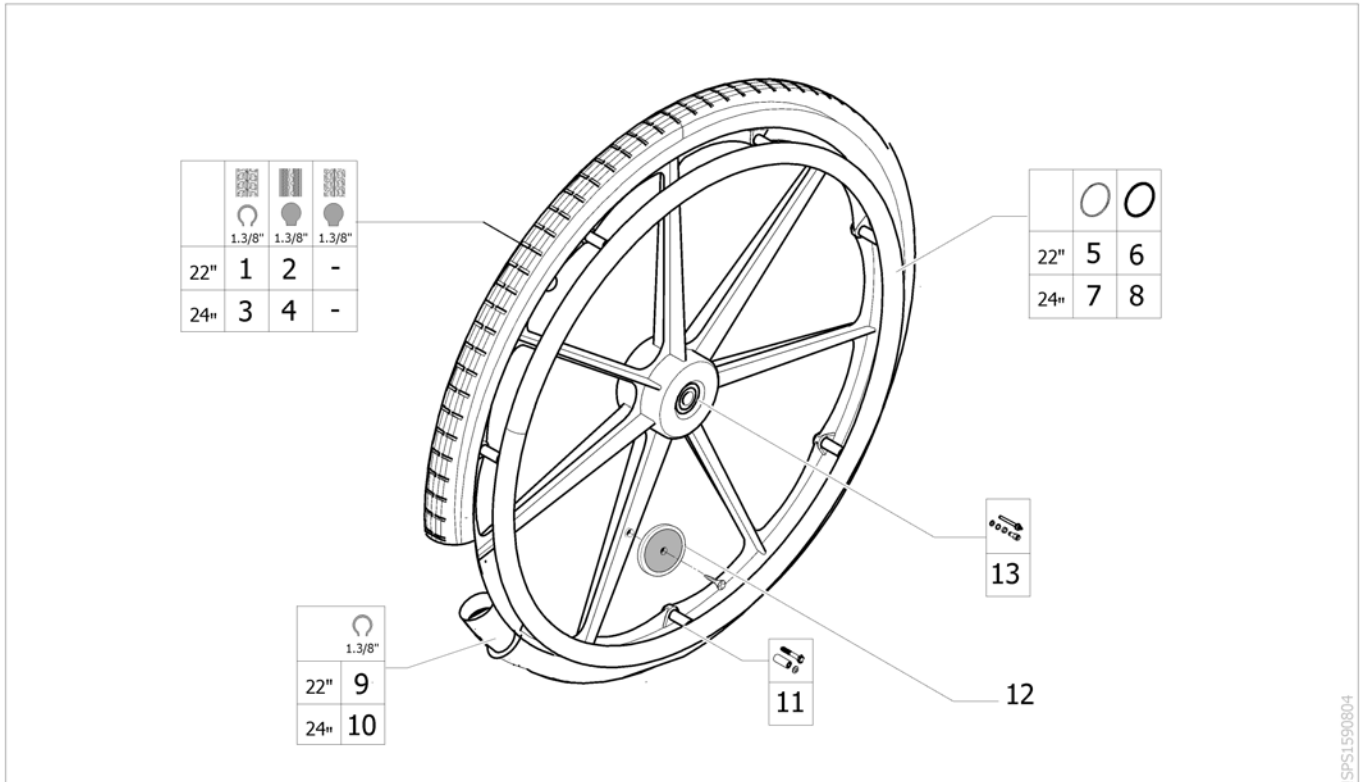

Composite wheels accessories

ISPS1590804

Pos.	Part number	Description	Valid from → until	Qty
1	0036-30035	Pneumatic tyre, 22" x 1.3/8", grey <i>[SJ_7220+SJ_7305]</i>		2
2	0036-10014	Solid tyre, 22" x 1.3/8", grey <i>[SJ_7220+SJ_7300]</i>		2
3	0036-30001	Pneumatic tyre, 24" x 1.3/8", grey <i>[SJ_7242+SJ_7305]</i>		2
4	0036-10013	Solid tyre, 24" x 1.3/8", grey <i>[SJ_7242+SJ_7300]</i>		2
5	SP1601839	Kit aluminium handrim 22", 7 fixations, composite wheel <i>[SJ_7220+SJ_7400]</i>		2
6	SP1601840	Kit anti-slip handrim 22", 7 fixations, composite wheel <i>[SJ_7220+SJ_7420]</i>		2
7	SP1601841	Kit aluminium handrim 24", 7 fixations, composite wheel <i>[SJ_7242+SJ_7400]</i>		2
8	SP1601842	Kit anti-slip handrim 24", 7 fixations, composite wheel <i>[SJ_7242+SJ_7420]</i>		2
9	0036-20007	Inner tube, 22" x 1.3/8" <i>[SJ_7220+SJ_7305]</i>		2
10	0036-20001	Inner tube, 24" x 1.3/8" <i>[SJ_7242+SJ_7305]</i>		2
11	SP1601484	Kit handrim fixation for composite wheel, 7 pts		2
12	9037-30001	Kit reflector for composite wheel <i>[(SJ_7220/SJ_7242)+SJ_8600]</i>		2
13	SP1591280	Kit quick release axle		2