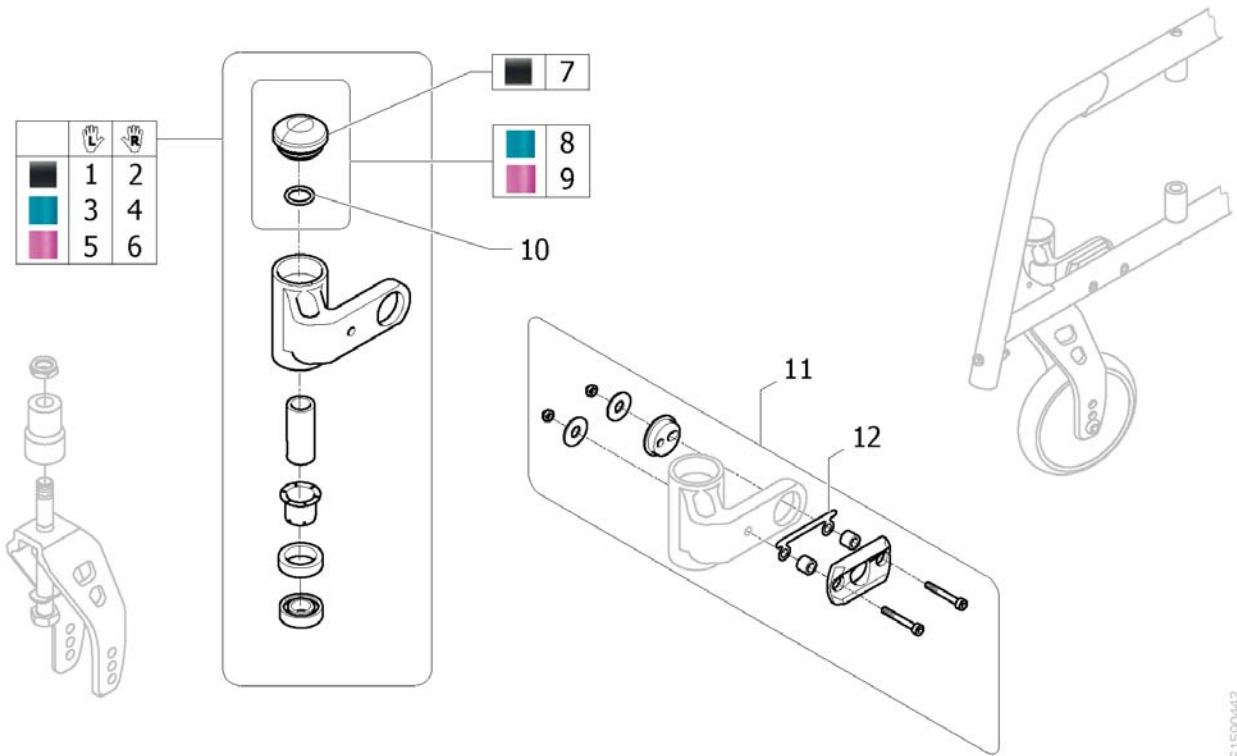

Forks support for fixed frame

ISPS1590443

Pos.	Part number	Description	Valid from → until	Qty
1	SP1586271-0005	Kit fork support, Lh, without accent, fixed frame <i>[SJ_0210+SJ_6100]</i>		1
2	SP1586285-0005	Kit fork support, Rh, without accent, fixed frame <i>[SJ_0210+SJ_6100]</i>		1
3	SP1586271-0641	Kit fork support, Lh, accent Blue, fixed frame <i>[SJ_0210+SJ_6110]</i>		1
4	SP1586285-0641	Kit fork support, Rh, accent Blue, fixed frame <i>[SJ_0210+SJ_6110]</i>		1
5	SP1586271-0642	Kit fork support, Lh, accent Purple, fixed frame <i>[SJ_0210+SJ_6200]</i>		1
6	SP1586285-0642	Kit fork support, Rh, accent Purple, fixed frame <i>[SJ_0210+SJ_6200]</i>		1
7	SP1589193	Castor housing cap, Black <i>Replace SP1585342-0005</i>	2015-12-23 →	2
8	SP1585342-0641	Castor housing cap, accent Blue <i>[SJ_6110]</i>		2
9	SP1585342-0642	Castor housing cap, accent Purple <i>[SJ_6200]</i>		2
10	SP1483872	O-ring 15,6 x 2,4 NITRILE 70 SH		2
11	SP1586287	Kit adjustment fork support, fixed frame		2
12	SP1604465	Kit adjusting part front wheel A5 (pair)		1