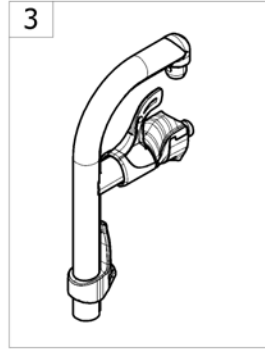

Legrests

I->SPCACTION530

Pos.	Part number	Description	Valid from → until	Qty
1	-	Hanger 70° [SJ_2810/SJ_3010/SJ_3110]		1
2	-	Hanger 80° [SJ_2820/SJ_3020/SJ_3120]		1
3	-	Hanger 90° [SJ_2830/SJ_3030/SJ_3130]		1
4	-	Elevating legrest [SJ_2840/SJ_3040/SJ_3140]		1
5	-	Calf Pad [SJ_2840/SJ_3040/SJ_3140]		1
6	-	Amputee Legrest [SJ_2850/SJ_3050/SJ_3150]		1