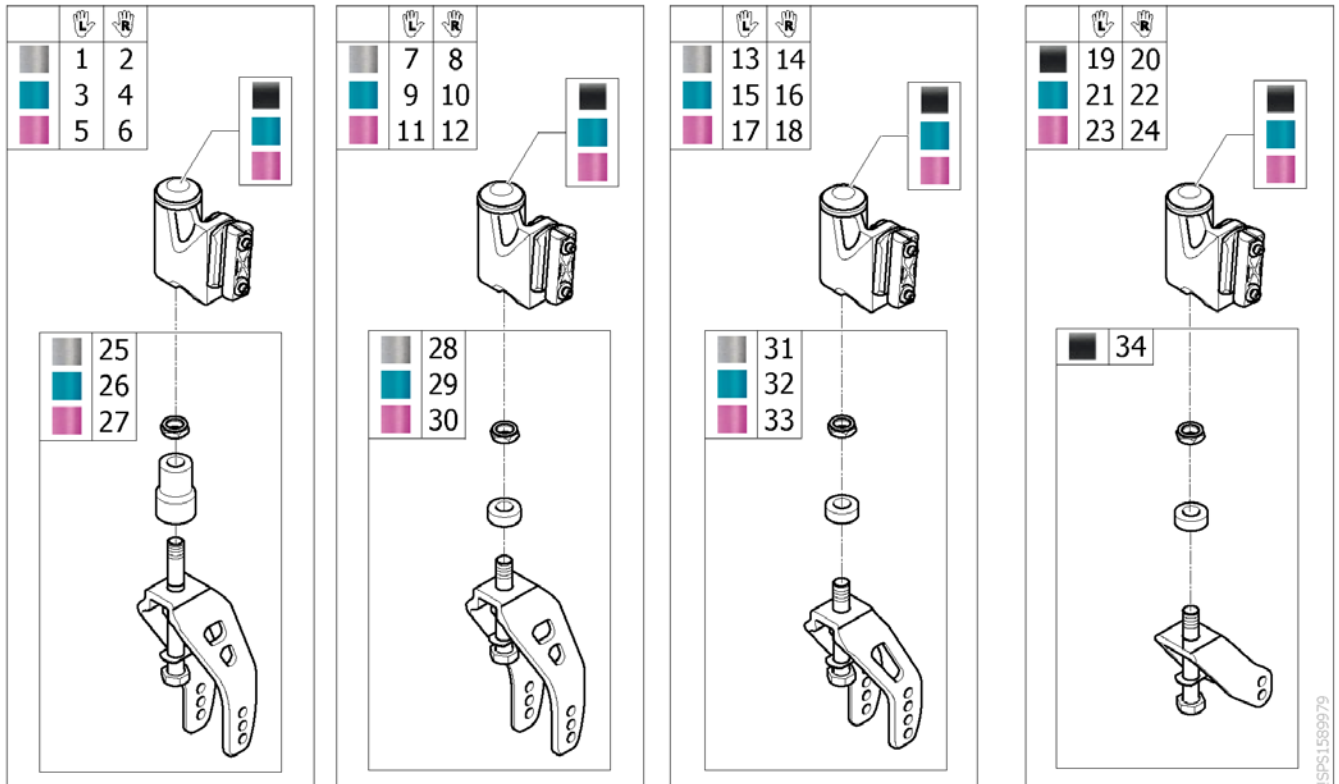

Forks for swing away frame

Pos.	Part number	Description	Valid from → until	Qty
1	SP1583759-0005	Kit fork medium, high, Lh, without accent, swing away frame [SJ_0200+SJ_1250+SJ_6100+(SJ_7000/SJ_7020/SJ_7030/SJ_7040/SJ_7050/SJ_7055/SJ_7060/SJ_7070)] [SJ_0200+(SJ_1260/SJ_1270)+SJ_6100]		1
2	SP1586262-0005	Kit fork medium, high, Rh, without accent, swing away frame [SJ_0200+SJ_1250+SJ_6100+(SJ_7000/SJ_7020/SJ_7030/SJ_7040/SJ_7050/SJ_7055/SJ_7060/SJ_7070)] [SJ_0200+(SJ_1260/SJ_1270)+SJ_6100]		1
3	SP1583759-0641	Kit fork medium, high, Lh, accent Blue, swing away frame [SJ_0200+SJ_1250+SJ_6110+(SJ_7000/SJ_7020/SJ_7030/SJ_7040/SJ_7050/SJ_7055/SJ_7060/SJ_7070)] [SJ_0200+(SJ_1260/SJ_1270)+SJ_6110]		1
4	SP1586262-0641	Kit fork medium, high, Rh, accent Blue, swing away frame [SJ_0200+SJ_1250+SJ_6110+(SJ_7000/SJ_7020/SJ_7030/SJ_7040/SJ_7050/SJ_7055/SJ_7060/SJ_7070)] [SJ_0200+(SJ_1260/SJ_1270)+SJ_6110]		1
5	SP1583759-0642	Kit fork medium, high, Lh, accent Purple, swing away frame [SJ_0200+SJ_1250+SJ_6200+(SJ_7000/SJ_7020/SJ_7030/SJ_7040/SJ_7050/SJ_7055/SJ_7060/SJ_7070)] [SJ_0200+(SJ_1260/SJ_1270)+SJ_6200]		1
6	SP1586262-0642	Kit fork medium, high, Rh, accent Purple, swing away frame [SJ_0200+SJ_1250+SJ_6200+(SJ_7000/SJ_7020/SJ_7030/SJ_7040/SJ_7050/SJ_7055/SJ_7060/SJ_7070)] [SJ_0200+(SJ_1260/SJ_1270)+SJ_6200]		1
7	SP1583757-0005	Kit fork medium, low, Lh, without accent, swing away frame [SJ_0200+SJ_1240+SJ_6100+(SJ_7000/SJ_7020/SJ_7030/SJ_7040/SJ_7050/SJ_7055/SJ_7060/SJ_7070)]		1
8	SP1586259-0005	Kit fork medium, low, Rh, without accent, swing away frame [SJ_0200+SJ_1240+SJ_6100+(SJ_7000/SJ_7020/SJ_7030/SJ_7040/SJ_7050/SJ_7055/SJ_7060/SJ_7070)]		1
9	SP1583757-0641	Kit fork medium, low, Lh, accent Blue, swing away frame [SJ_0200+SJ_1240+SJ_6110+(SJ_7000/SJ_7020/SJ_7030/SJ_7040/SJ_7050/SJ_7055/SJ_7060/SJ_7070)]		1
10	SP1586259-0641	Kit fork medium, low, Rh, accent Blue, swing away frame [SJ_0200+SJ_1240+SJ_6110+(SJ_7000/SJ_7020/SJ_7030/SJ_7040/SJ_7050/SJ_7055/SJ_7060/SJ_7070)]		1
11	SP1583757-0642	Kit fork medium, low, Lh, accent Purple, swing away frame [SJ_0200+SJ_1240+SJ_6200+(SJ_7000/SJ_7020/SJ_7030/SJ_7040/SJ_7050/SJ_7055/SJ_7060/SJ_7070)]		1
12	SP1586259-0642	Kit fork medium, low, Rh, accent Purple, swing away frame [SJ_0200+SJ_1240+SJ_6200+(SJ_7000/SJ_7020/SJ_7030/SJ_7040/SJ_7050/SJ_7055/SJ_7060/SJ_7070)]		1
13	SP1583758-0005	Kit fork short, Lh, without accent, swing away frame [SJ_0200+(SJ_1220/SJ_1230)+SJ_6100] [SJ_0200+(SJ_1240/SJ_1250)+SJ_6100+(SJ_7080/SJ_7090/SJ_7100/SJ_7110)]		1