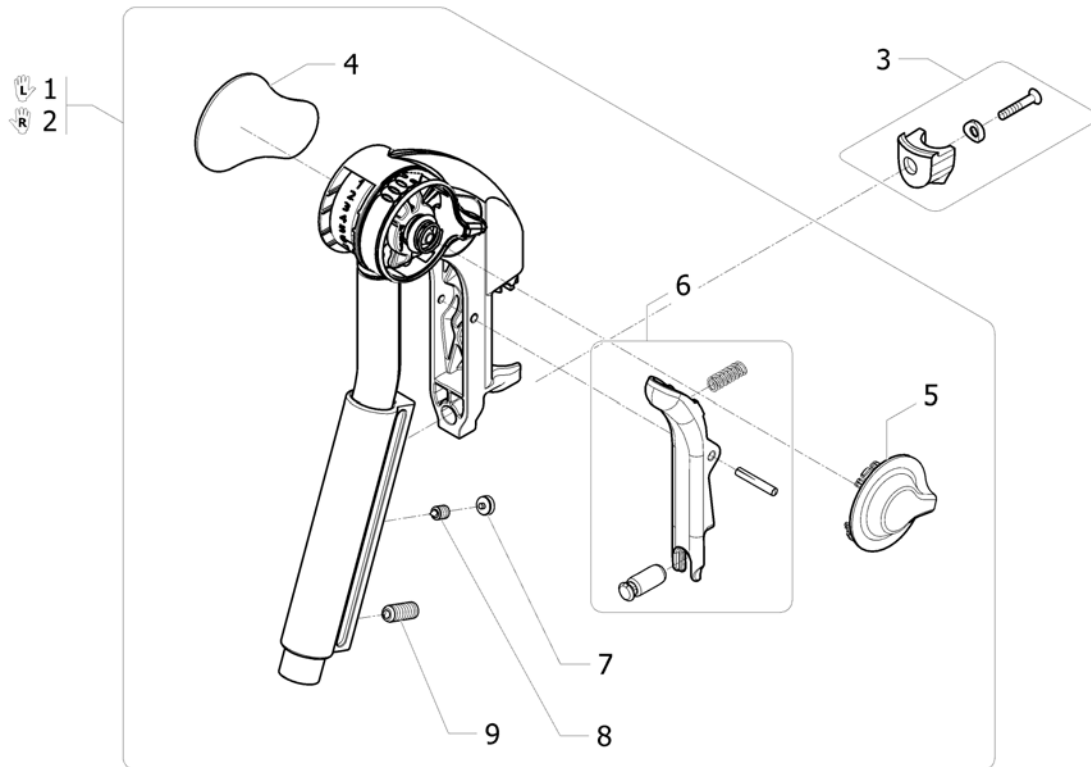

ISPS1535382

Pos.	Part number	Description	Valid from → until	Qty
1	1552881	Elevating legrest Lh + fixation <i>Replace 1508945</i>		1
2	1552882	Elevating legrest Rh + fixation <i>Replace 1508948</i>		1
3	SP1584380	Kit hanger locked (2015) <i>Replace 1430427</i>		2
4	1428336	Kneepad		2
5	1508943	Incline adjustment lever		2
6	1430429	Legrest Trigger Kit		2
7	1435741	Footrest Hanger Plug		2
8	1424572	Screw stop M10x12		2
9	1424571	Screw stop M10x23		2