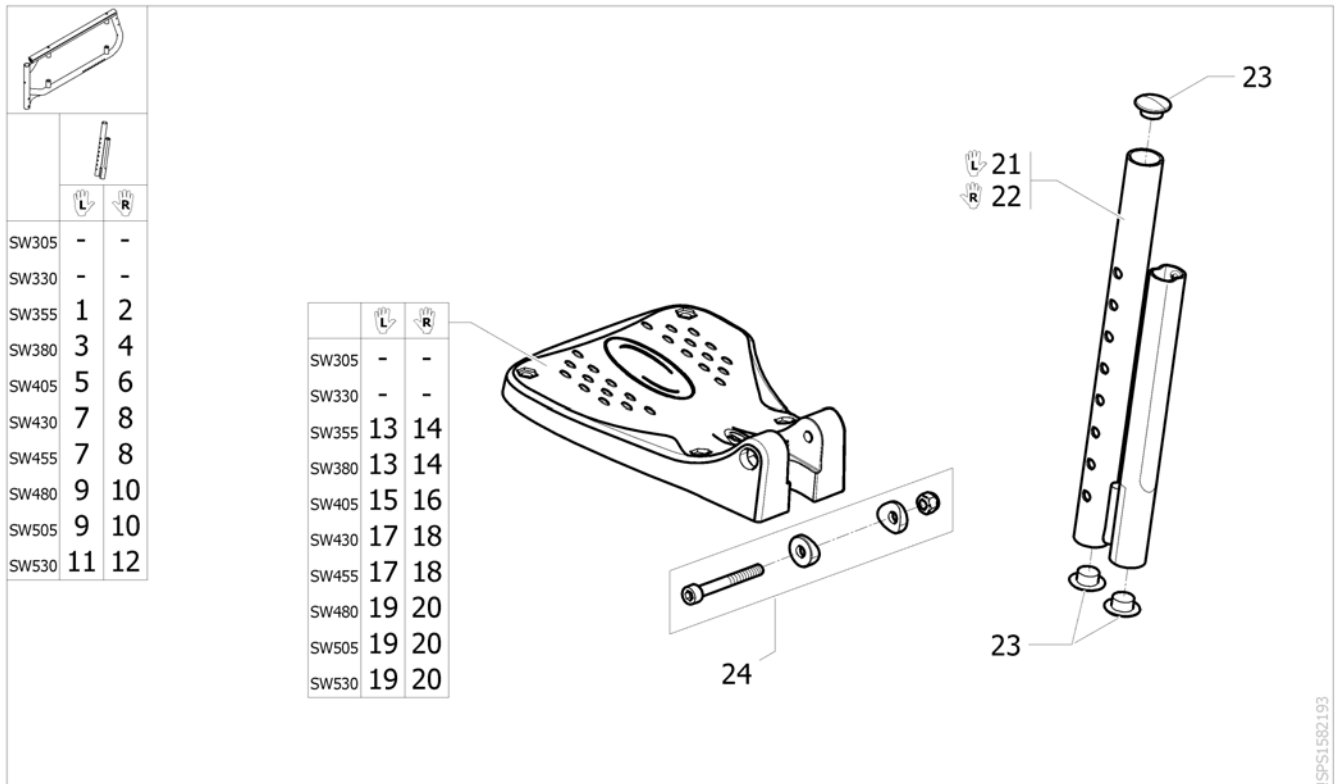

Footrest fixed, high mounted tube, swing away frame

Pos.	Part number	Description	Valid from → until	Qty
1	SP1587842	Footrest fixed, Lh, SW355mm, high mounted tube [(SJ_3170/SJ_3300)+SJ_3400]		1
2	SP1587843	Footrest fixed, Rh, SW355mm, high mounted tube [(SJ_3170/SJ_3200)+SJ_3400]		1
3	SP1587844	Footrest fixed, Lh, SW380mm, high mounted tube [(SJ_3170/SJ_3300)+SJ_3400]		1
4	SP1587845	Footrest fixed, Rh, SW380mm, high mounted tube [(SJ_3170/SJ_3200)+SJ_3400]		1
5	SP1588156	Footrest fixed, Lh, SW405mm, high mounted tube [(SJ_3170/SJ_3300)+SJ_3400]		1
6	SP1588157	Footrest fixed, Rh, SW405mm, high mounted tube [(SJ_3170/SJ_3200)+SJ_3400]		1
7	1532070	Footrest fixed, Lh, SW430-455mm, high mounted tube [(SJ_3170/SJ_3300)+SJ_3400]		1
8	1532066	Footrest fixed, Rh, SW430-455mm, high mounted tube [(SJ_3170/SJ_3200)+SJ_3400]		1
9	1532072	Footrest fixed, Lh, SW480-505mm, high mounted tube [(SJ_3170/SJ_3300)+SJ_3400]		1
10	1532068	Footrest fixed, Rh, SW480-505mm, high mounted tube [(SJ_3170/SJ_3200)+SJ_3400]		1
11	SP1601786	Footrest fixed, Lh, SW530mm, high mounted tube + Heel strap [(SJ_3170/SJ_3300)+SJ_3400]		1
12	SP1601787	Footrest fixed, Rh, SW530mm, high mounted tube + Heel strap [(SJ_3170/SJ_3200)+SJ_3400]		1
13	0572-04433	Footplate, fixed, Lh, 133mm		1
14	0572-04447	Footplate, fixed, Rh, 133mm		1
15	0572-04434	Footplate, fixed, Lh, 163mm		1
16	0572-04448	Footplate, fixed, Rh, 163mm		1
17	1529643	Footplate, fixed, Lh, 174mm (V2009)		1
18	1529642	Footplate, fixed, Rh, 174mm (V2009)		1
19	1529645	Footplate, fixed, Lh, 199mm (V2009)		1
20	1529644	Footplate, fixed, Rh, 199mm (V2009)		1
21	1531202-0699	Footrest tube high mounted Lh [SJ_3400]		1