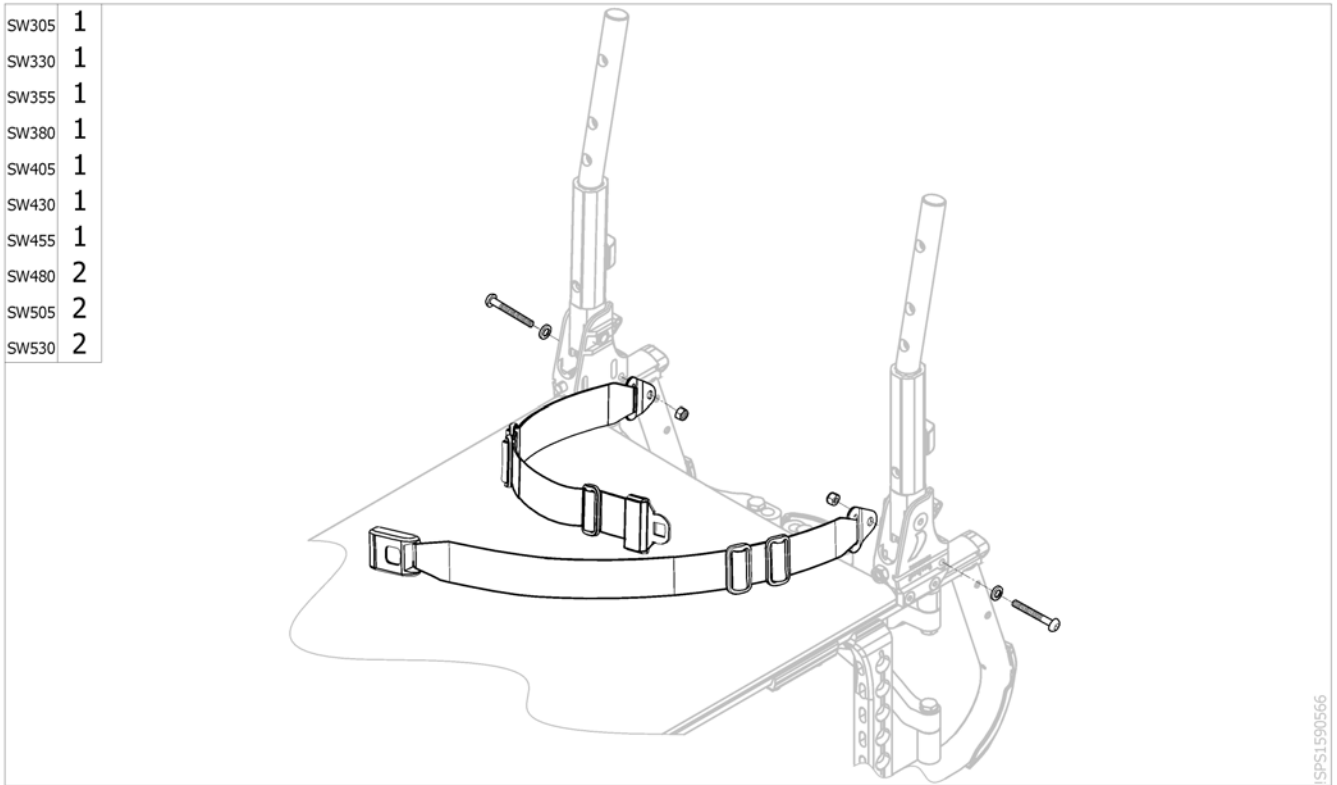

Buckled belt

Pos.	Part number	Description	Valid from → until	Qty
1	SP1590426	Kit buckle belt metal SW305-455mm <i>[SJ_8300]</i>		1
2	SP1590427	Kit buckle belt metal SW480-530mm <i>[SJ_8300]</i>		1