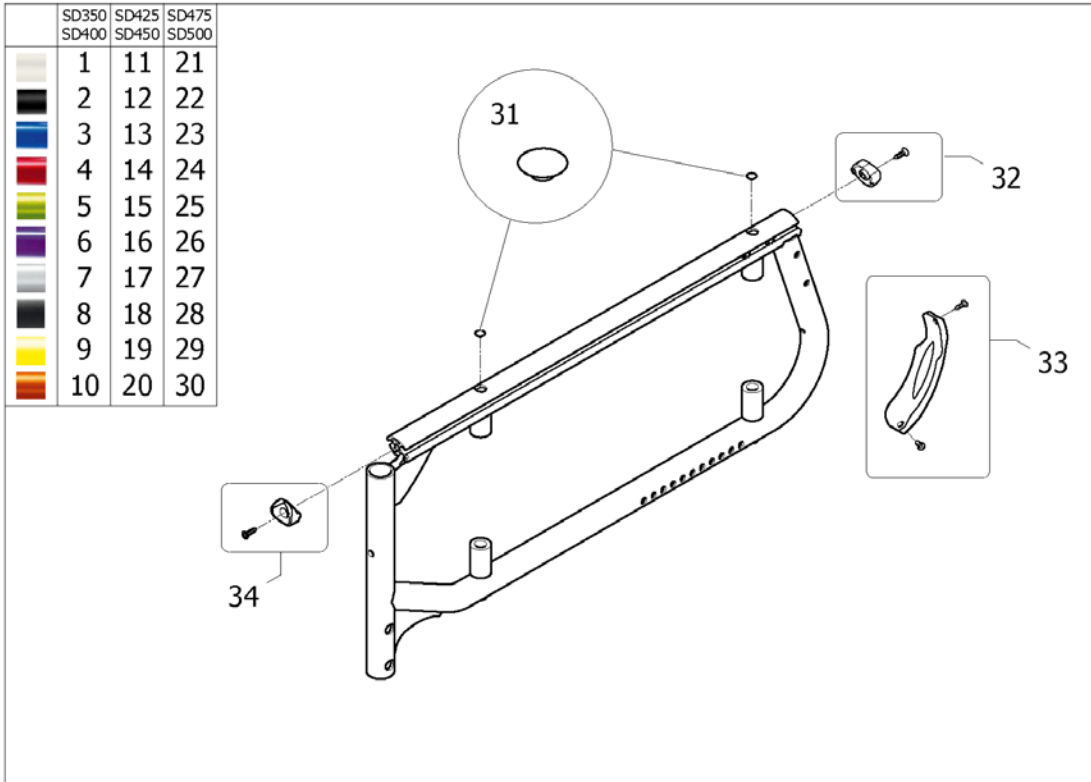

Chassis

->SPCACTIONS10

Pos.	Part number	Description	Valid from → until	Qty
1	-	Swing away frame <i>[SJ_0200]</i>		1
2	-	Fixed front end 80 degree angle frame <i>[SJ_0210]</i>		1
3	-	Folding system		1

Swing away frame