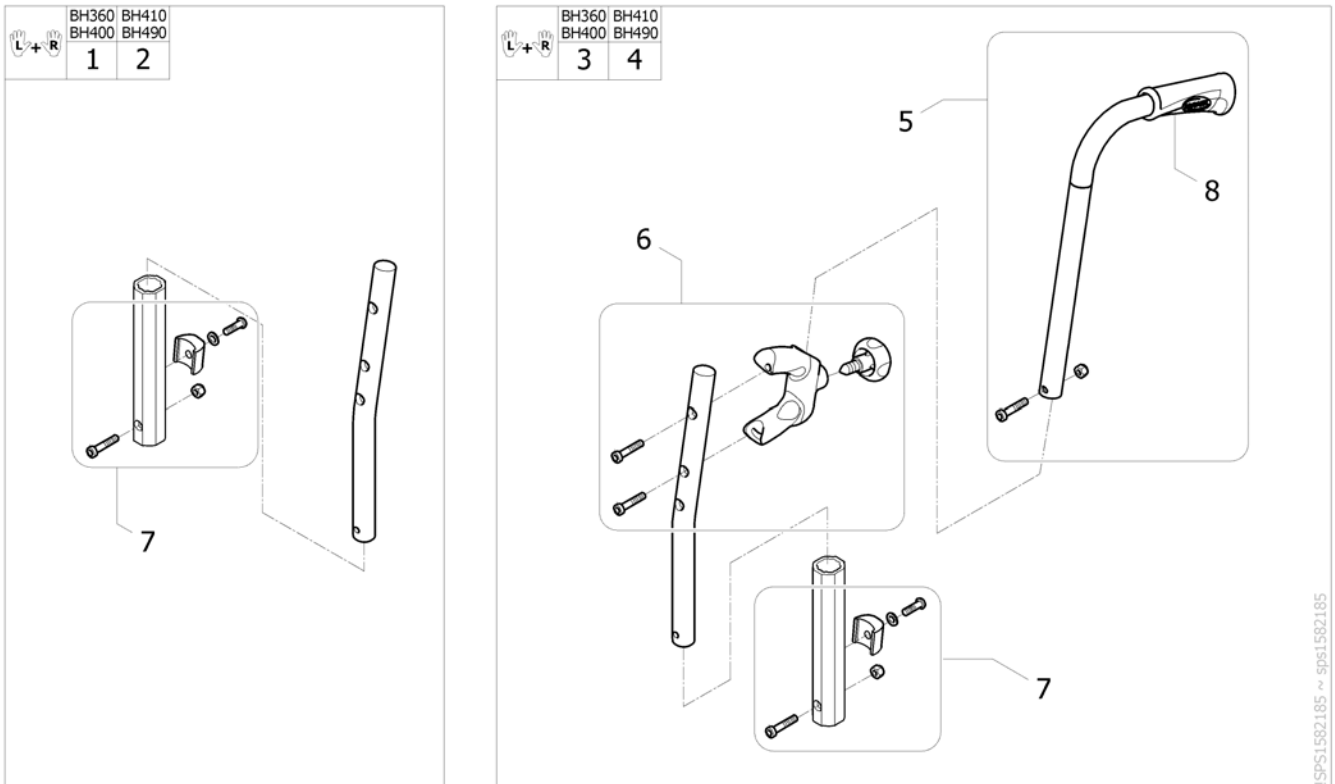

Backrest height adjustable 7°, without & rearsset pushhandle

SPS1582185 - SPS1582185

Pos.	Part number	Description	Valid from → until	Qty
1	SP1584776	Backrest 360-400mm, height adjustable, without pushhandle <i>[SJ_2300+SJ_2400]</i>		1
2	SP1584777	Backrest 410-490mm, height adjustable, without pushhandle <i>[SJ_2310+SJ_2400]</i>		1
3	SP1584747	Backrest 360-400mm, height adjustable, rearsset pushhandle <i>[SJ_2300+SJ_2410]</i>		1
4	SP1584764	Backrest 410-490mm, height adjustable, rearsset pushhandle <i>[SJ_2310+SJ_2410]</i>		1
5	1450574	Kit rearsset pushhandle tube		2
6	1451818	Kit rearsset pushhandle support		2
7	SP1589825	Kit adjustable backrest tube fixation		2
8	1435420	Handle Invacare for backrest Ø20mm		2