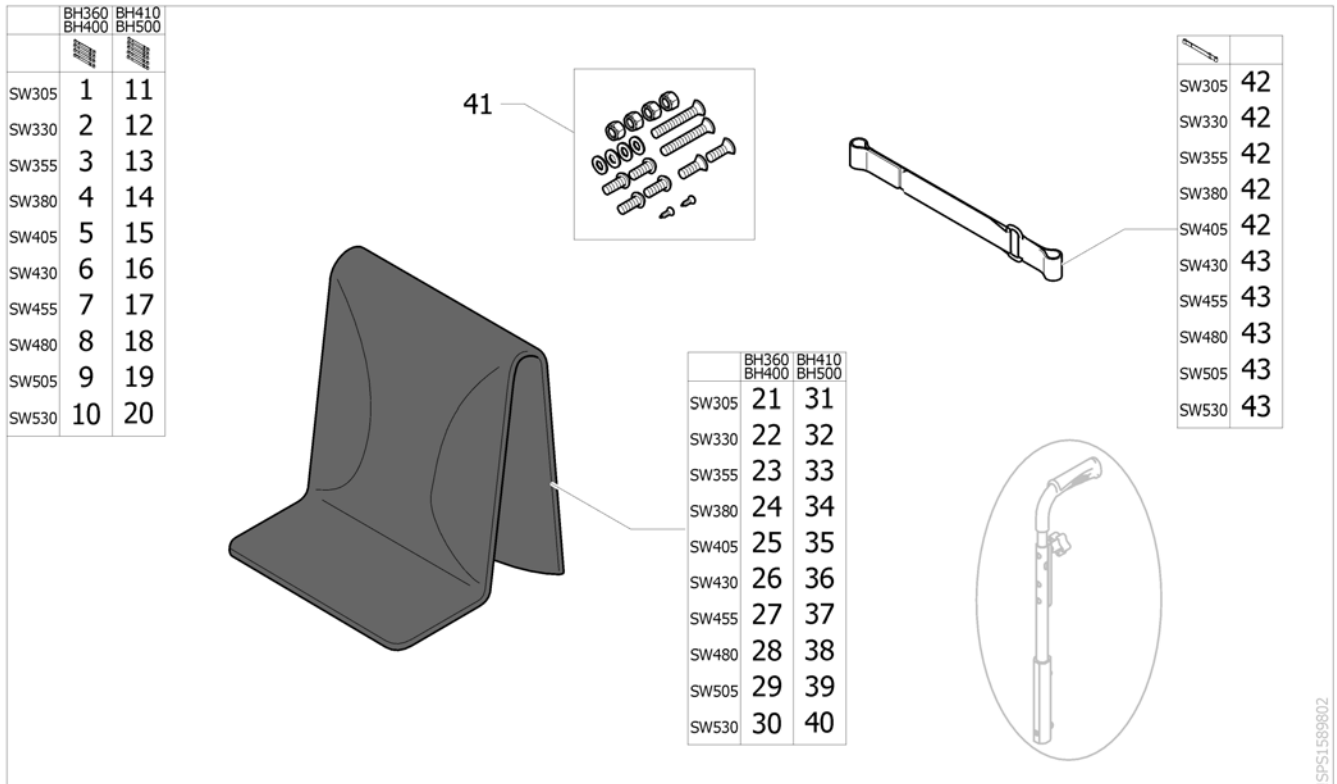

Backrest Upholsteries adjustable télescopique

ISPS1589802

Pos.	Part number	Description	Valid from → until	Qty
1	SP1589403	Back uphol. adj low integrated handle SW305 A5 <i>[SJ_2510+SJ_2420+SJ_2300]</i>		1
2	SP1589404	Back uphol. adj low integrated handle SW330 A5 <i>[SJ_2510+SJ_2420+SJ_2300]</i>		1
3	SP1589405	Back uphol. adj low integrated handle SW355 A5 <i>[SJ_2510+SJ_2420+SJ_2300]</i>		1
4	SP1589406	Back uphol. adj low integrated handle SW380 A5 <i>[SJ_2510+SJ_2420+SJ_2300]</i>		1
5	SP1589407	Back uphol. adj low integrated handle SW405 A5 <i>[SJ_2510+SJ_2420+SJ_2300]</i>		1
6	SP1589408	Back uphol. adj low integrated handle SW430 A5 <i>[SJ_2510+SJ_2420+SJ_2300]</i>		1
7	SP1589409	Back uphol. adj low integrated handle SW455 A5 <i>[SJ_2510+SJ_2420+SJ_2300]</i>		1
8	SP1589410	Back uphol. adj low integrated handle SW480 A5 <i>[SJ_2510+SJ_2420+SJ_2300]</i>		1
9	SP1589411	Back uphol. adj low integrated handle SW505 A5 <i>[SJ_2510+SJ_2420+SJ_2300]</i>		1
10	SP1589412	Back uphol. adj low integrated handle SW530 A5 <i>[SJ_2510+SJ_2420+SJ_2300]</i>		1
11	SP1589423	Back uphol. adj high integrated handle SW305 A5 <i>[SJ_2510+SJ_2420+SJ_2310]</i>		1
12	SP1589446	Back uphol. adj high integrated handle SW330 A5 <i>[SJ_2510+SJ_2420+SJ_2310]</i>		1
13	SP1589447	Back uphol. adj high integrated handle SW355 A5 <i>[SJ_2510+SJ_2420+SJ_2310]</i>		1
14	SP1589448	Back uphol. adj high integrated handle SW380 A5 <i>[SJ_2510+SJ_2420+SJ_2310]</i>		1
15	SP1589449	Back uphol. adj high integrated handle SW405 A5 <i>[SJ_2510+SJ_2420+SJ_2310]</i>		1
16	SP1589450	Back uphol. adj high integrated handle SW430 A5 <i>[SJ_2510+SJ_2420+SJ_2310]</i>		1
17	SP1589451	Back uphol. adj high integrated handle SW455 A5 <i>[SJ_2510+SJ_2420+SJ_2310]</i>		1
18	SP1589452	Back uphol. adj high integrated handle SW480 A5 <i>[SJ_2510+SJ_2420+SJ_2310]</i>		1