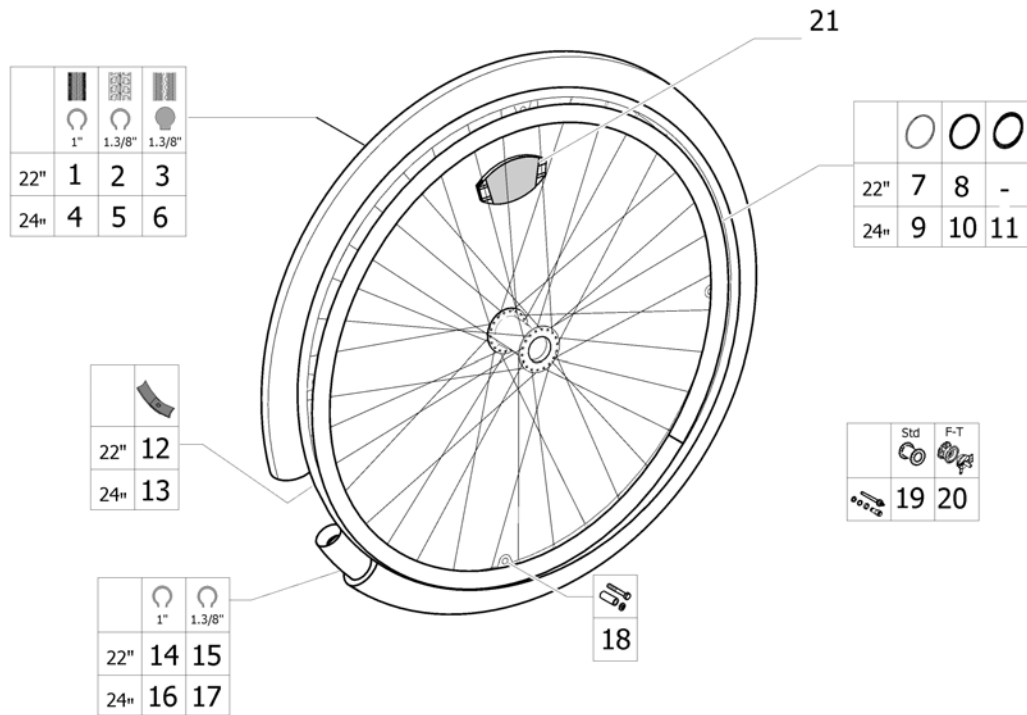

Standard & hub brake wheels accessories

ISPS1590803

Pos.	Part number	Description	Valid from → until	Qty
2	0036-30035	Pneumatic tyre, 22" x 1.3/8", grey [SJ_7200+SJ_7305]		2
3	0036-10014	Solid tyre, 22" x 1.3/8", grey [SJ_7200+SJ_7300]		2
4	1026138	24" x 1. non marking pneumatic tyre Replace SP1585334	2015-09-02 →	2
5	0036-30001	Pneumatic tyre, 24" x 1.3/8", grey [SJ_7230+SJ_7305]		2
6	0036-10013	Solid tyre, 24" x 1.3/8", grey [SJ_7230+SJ_7300]		2
7	1505299	Kit aluminium handrim 22", 4 fixations [SJ_7200+SJ_7400]		2
8	1505920	Kit anti-slip handrim 22", 4 fixations [SJ_7200+SJ_7420]		2
9	1505291	Kit aluminium handrim 24", 4 fixations [SJ_7230+SJ_7400]		2
10	1505298	Kit anti-slip handrim 24", 4 fixations [SJ_7230+SJ_7420]		2
11	SP1591282	Kit stainless handrim 24", 4 fixations [SJ_7230+SJ_7410] ONLY FOR EUROPE		2
12	5750029	Rim tape 22" [SJ_7200]		2
13	0036-40003	Rim tape 24" [SJ_7230]		2
14	1061214	22" (501) Tube (Presta Valve) [SJ_7200+SJ_7310]		2
15	0036-20007	Inner tube, 22" x 1.3/8" [SJ_7200+SJ_7305]		2
16	1032240	Inner tube, 24" x 1" [SJ_7230+SJ_7310]		2
17	0036-20001	Inner tube, 24" x 1.3/8" [SJ_7230+SJ_7305]		2
18	1573626	Kit handrim fixation for spoked wheel, 4 pts		2
19	SP1591280	Kit quick release axle		2
20	SP1591281	Kit quick release axle for hub brake [SJ_8160]		2