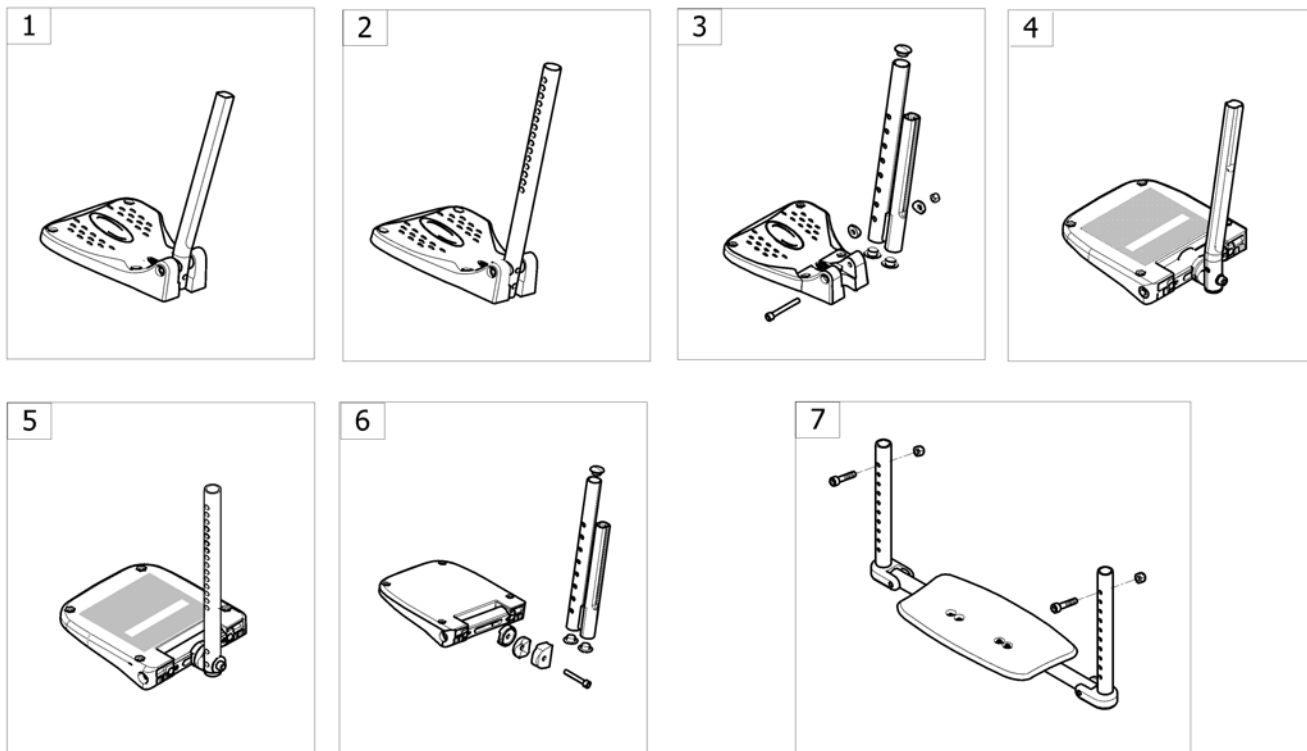

Footrests

-<SPACED>SPOACTION535

Pos.	Part number	Description	Valid from → until	Qty
1	-	Footrest fixed, swing away frame [SJ_0200+(SJ_3170/SJ_3200/SJ_3300)+(SJ_3420/SJ_3430)]		1
2	-	Footrest fixed, fixed frame [SJ_0210+(SJ_3170/SJ_3200/SJ_3300)]		1
3	-	Footrest fixed, high mounted tube, swing away frame [(SJ_3170/SJ_3200/SJ_3300)+SJ_3400]		1
4	-	Footrest angle & depth adjustable, swing away frame [SJ_0200+(SJ_3175/SJ_3210/SJ_3310)+(SJ_3410/SJ_3420/SJ_3430)]		1
5	-	Footrest angle & depth adjustable, fixed frame [SJ_0210+(SJ_3175/SJ_3210/SJ_3310)+(SJ_3440/SJ_3450)]		1
6	-	Footrest angle & depth adjustable, high mounted tube, swing away frame [(SJ_3175/SJ_3210/SJ_3310)+SJ_3400]		1
7	-	One piece footplate for fixed frame [SJ_0210+(SJ_3185/SJ_3230)+(SJ_3440/SJ_3450)]		1