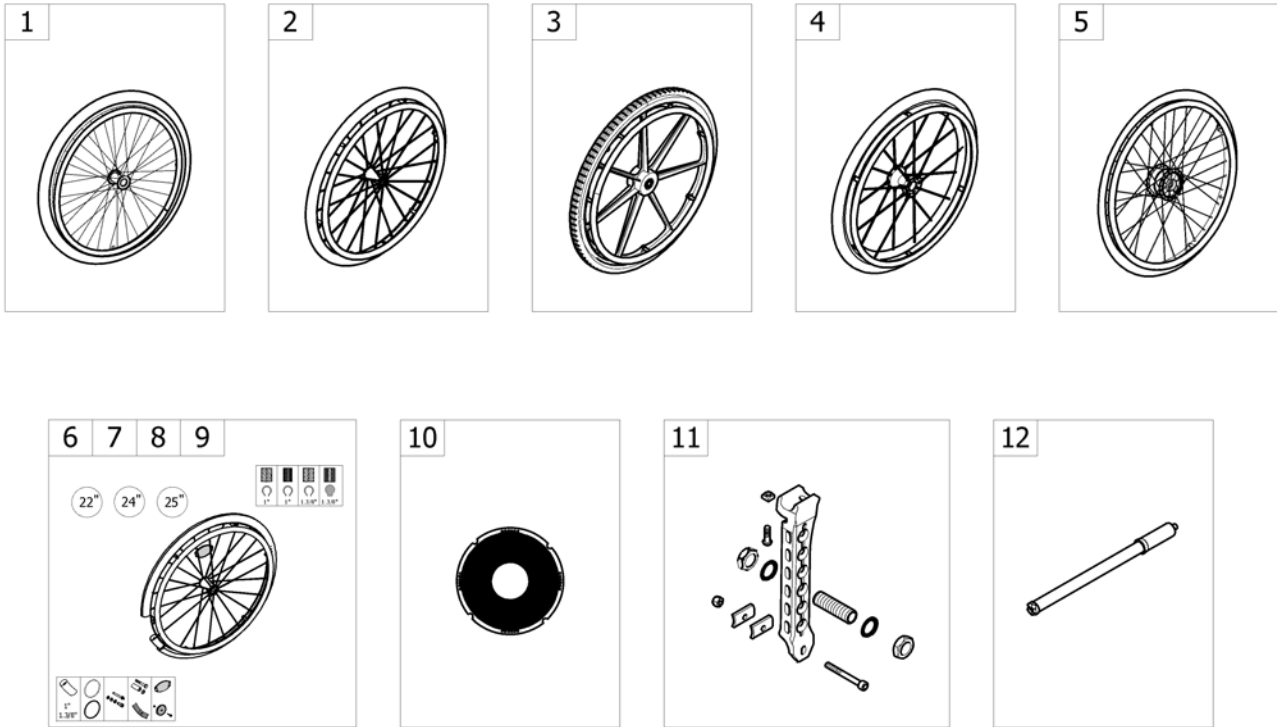

Rear Wheels

-<SPACTION555

Pos.	Part number	Description	Valid from → until	Qty
1	-	Rear wheel 22"/24", cross spoked [SJ_7200/SJ_7230]		1
2	-	Rear wheel Lightweight 22"/24"/25" [SJ_7210/SJ_7240/SJ_7250]		1
3	-	Rear wheel Composite 22"-24" [SJ_7220/SJ_7242]		1
4	-	Rear wheel Spinergy 24"-25" [SJ_7244/SJ_7260]		1
5	-	Rear wheel hub brake 22"-24" [(SJ_7200/SJ_7230)+SJ_8160]		1
6	-	Standard & hub brake wheels accessories [SJ_7200/SJ_7230]		1
7	-	Lightweight wheels accessories [SJ_7210/SJ_7240/SJ_7250]		1
8	-	Composite wheels accessories [SJ_7220/SJ_7242]		1
9	-	Spinergy wheels accessories [SJ_7244/SJ_7260]		1
10	-	Spoke protector [SJ_8000]		1
11	-	Rear wheel support		1
12	-	Pump [SJ_8020/SJ_8030]		1