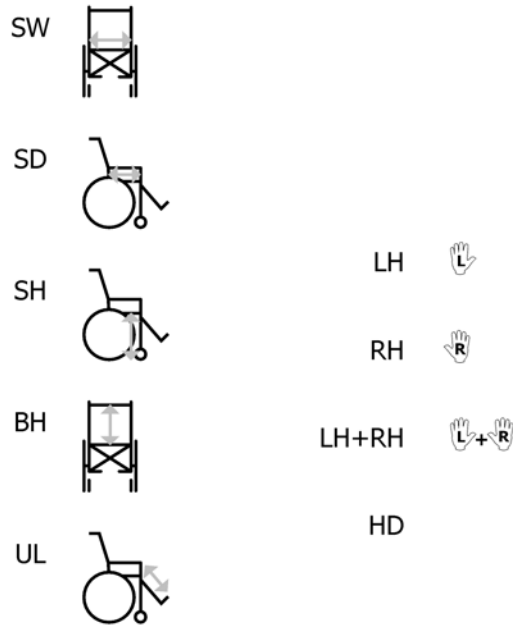

Abbreviations

15P5133721

Pos.	Part number	Description	Valid from → until	Qty
-	SW	Seat width (2 digits in cm) (3 digits in mm)		1
-	SD	Seat depth (2 digits in cm) (3 digits in mm)		1
-	SH	Seat height (2 digits in cm) (3 digits in mm)		1
-	BH	Backrest height (2 digits in cm) (3 digits in mm)		1
-	UL	Knee-to-heel height (2 digits in cm) (3 digits in mm)		1
-	LH	Left side (sitting in the wheelchair)		1
-	RH	Right side (sitting in the wheelchair)		1
-	LH+RH	An assembly of a left and a right part, referred to as "pair"		1
-	HD	Heavy duty version		1