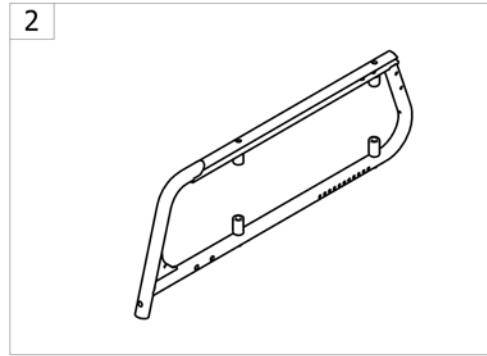

Chassis

->SPCACTIONS10

Pos.	Part number	Description	Valid from → until	Qty
1	-	Swing away frame <i>[SJ_0200]</i>		1
2	-	Fixed front end 80 degree angle frame <i>[SJ_0210]</i>		1
3	-	Folding system		1