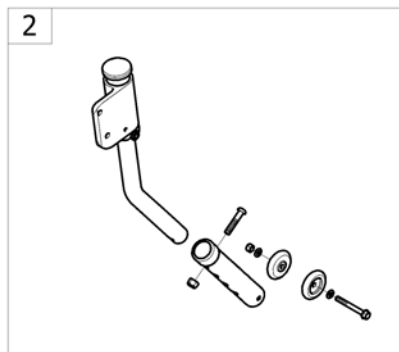

Safety Options

-<SPCACTIONS90

Pos.	Part number	Description	Valid from → until	Qty
1	-	Buckled belt [SJ_8300]		1
2	-	Buckled belt (UK) [SJ_8300] ONLY FOR UK		1
3	-	Anti-tipper [SJ_8500/SJ_8550]		1
4	-	Reflectors [SJ_8600]		1
5	-	Kit anti barrier [SJ_8900] ONLY FOR ITALY		1