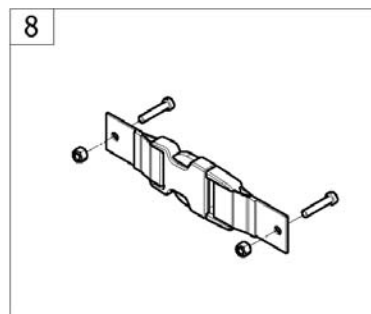

Kit anti barrier

Pos.	Part number	Description	Valid from → until	Qty
1	SP1590532	Kit anti barrier low		1
2	SP1590533	Kit anti barrier high		1

Seating Options

-<SPACATION>S92

Pos.	Part number	Description	Valid from → until	Qty
1	-	Cushion foam Nylon & anti-slip cover <i>[SJ_5000] ONLY FOR EUROPE</i>		1
2	-	Matrx Flo-Tech CONTOUR VISCO cushions <i>[SJ_5010] ONLY FOR EUROPE</i>		1
3	-	Matrx Flo-Tech IMAGE cushions <i>[SJ_5020] ONLY FOR EUROPE</i>		1
4	-	Matrx Flo-Tech LITE cushions <i>[SJ_5030] ONLY FOR EUROPE</i>		1
5	-	Matrx Flo-Tech XTRA cushions <i>[SJ_5040] ONLY FOR EUROPE</i>		1
6	-	Matrx VI Cushions <i>[SJ_5042] ONLY FOR EUROPE</i>		1
7	-	Matrx LIBRA Cushions <i>[SJ_5044] ONLY FOR EUROPE</i>		1
8	-	Clip to keep the chair folded <i>[SJ_5100]</i>		1
9	-	Heels strap <i>[SJ_5300]</i>		1
10	-	Calf strap <i>[SJ_5400]</i>		1
11	-	Folding backbrace <i>[SJ_5500]</i>		1