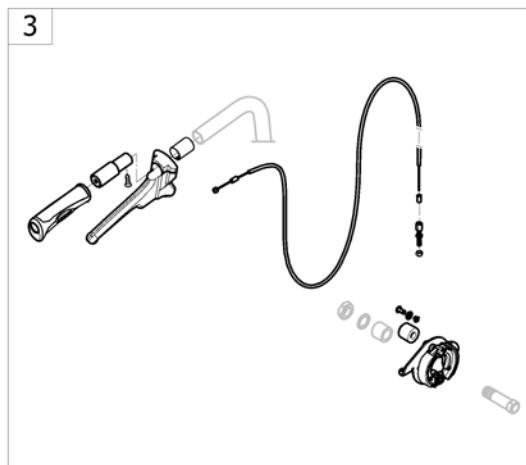

Brakes

->SPOACTION565

Pos.	Part number	Description	Valid from → until	Qty
1	-	Push Brakes <i>[SJ_8100][SJ_8120]</i>		1
2	-	Pull Brakes <i>[SJ_8110][SJ_8130]</i>		1
3	-	Attendant Hub Brake <i>[SJ_8160]</i>		1