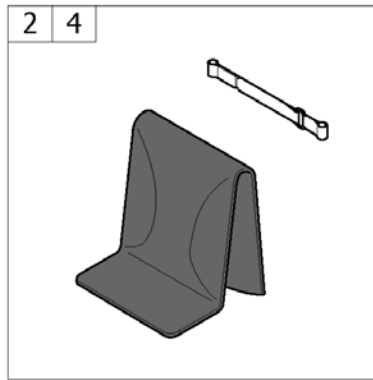

Backrest Upholsteries

ISPS:1601949

Pos.	Part number	Description	Valid from → until	Qty
1	-	Backrest upholstery fixed, for fixed & integrated pushhandle <i>[SJ_2505]</i>		1
2	-	Backrest upholstery adjustable, for fixed & integrated pushhandle <i>[SJ_2510]</i>		1
3	-	Backrest upholstery adjustable, for without & rearsset pushhandle <i>[SJ_2510]</i>		1
4	-	Backrest Upholsteries adjustable télescopique <i>[SJ_2510]</i>		1
5	-	Backrest upholstery MatrX <i>[SJ_2460/SJ_2465/SJ_2470/SJ_2475] ONLY FOR EUROPE</i>		1
6	-	Mounting Hardware MatrX <i>[SJ_2480] ONLY FOR EUROPE</i>		1