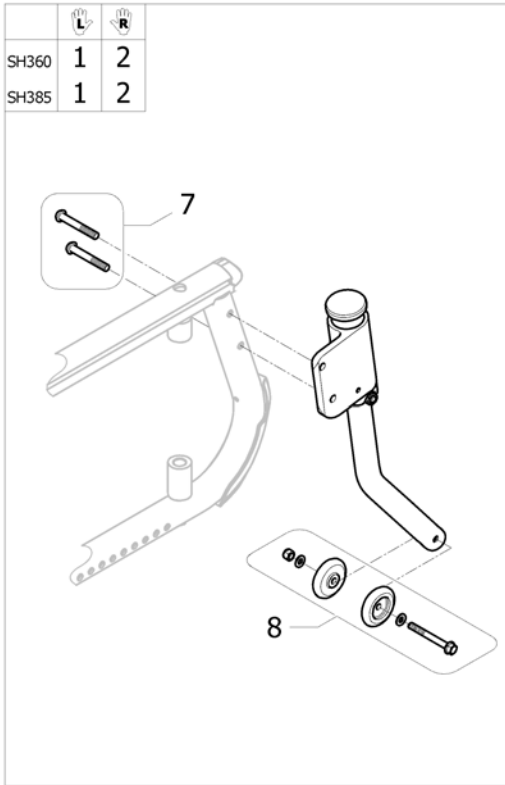

Anti-tipper

ESP51502180

Pos.	Part number	Description	Valid from → until	Qty
1	SP1586894	Kit anti-tipper active, Lh, low [(SJ_1300/SJ_1310)+SJ_8550]		1
1	SP1586894-0004	Kit anti-tipper active, Lh, low Black Anod [(SJ_1300/SJ_1310)+SJ_8550]		1
2	SP1584735	Kit anti-tipper active, Rh, low [(SJ_1300/SJ_1310)+SJ_8500]		1
2	SP1584735-0004	Kit anti-tipper active, Rh, low Black anod [(SJ_1300/SJ_1310)+SJ_8500]		1
3	SP1586895	Kit anti-tipper active, Lh, medium [(SJ_1320/SJ_1330/SJ_1340)+SJ_8550]		1
3	SP1586895-0004	Kit anti-tipper active, Lh, medium Black Anod [(SJ_1320/SJ_1330/SJ_1340)+SJ_8550]		1
4	SP1584736	Kit anti-tipper active, Rh, medium [(SJ_1320/SJ_1330/SJ_1340)+SJ_8500]		1
4	SP1584736-0004	Kit anti-tipper active, Rh, medium Black Anod [(SJ_1320/SJ_1330/SJ_1340)+SJ_8500]		1
5	SP1586896	Kit anti-tipper active, Lh, high [(SJ_1350/SJ_1360)+SJ_8550]		1
5	SP1586896-0004	Kit anti-tipper active, Lh, high Black Anod [(SJ_1350/SJ_1360)+SJ_8550]		1
6	SP1584737	Kit anti-tipper active, Rh, high [(SJ_1350/SJ_1360)+SJ_8500]		1
6	SP1584737-0004	Kit anti-tipper active, Rh, high Black Anod [(SJ_1350/SJ_1360)+SJ_8500]		1
7	SP1589974	Kit screw for Anti-tipper		1
8	1548802	Kit wheels + attachment anti-tippers (washers out)		1