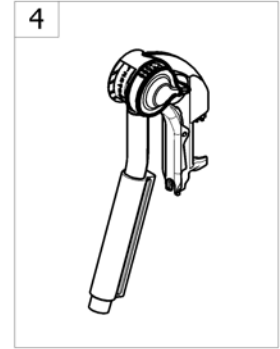

Legrests

I->SPCACTION530

Pos.	Part number	Description	Valid from → until	Qty
1	-	Hanger 70° [SJ_2810/SJ_3010/SJ_3110]		1
2	-	Hanger 80° [SJ_2820/SJ_3020/SJ_3120]		1
3	-	Hanger 90° [SJ_2830/SJ_3030/SJ_3130]		1
4	-	Elevating legrest [SJ_2840/SJ_3040/SJ_3140]		1
5	-	Calf Pad [SJ_2840/SJ_3040/SJ_3140]		1
6	-	Amputee Legrest [SJ_2850/SJ_3050/SJ_3150]		1