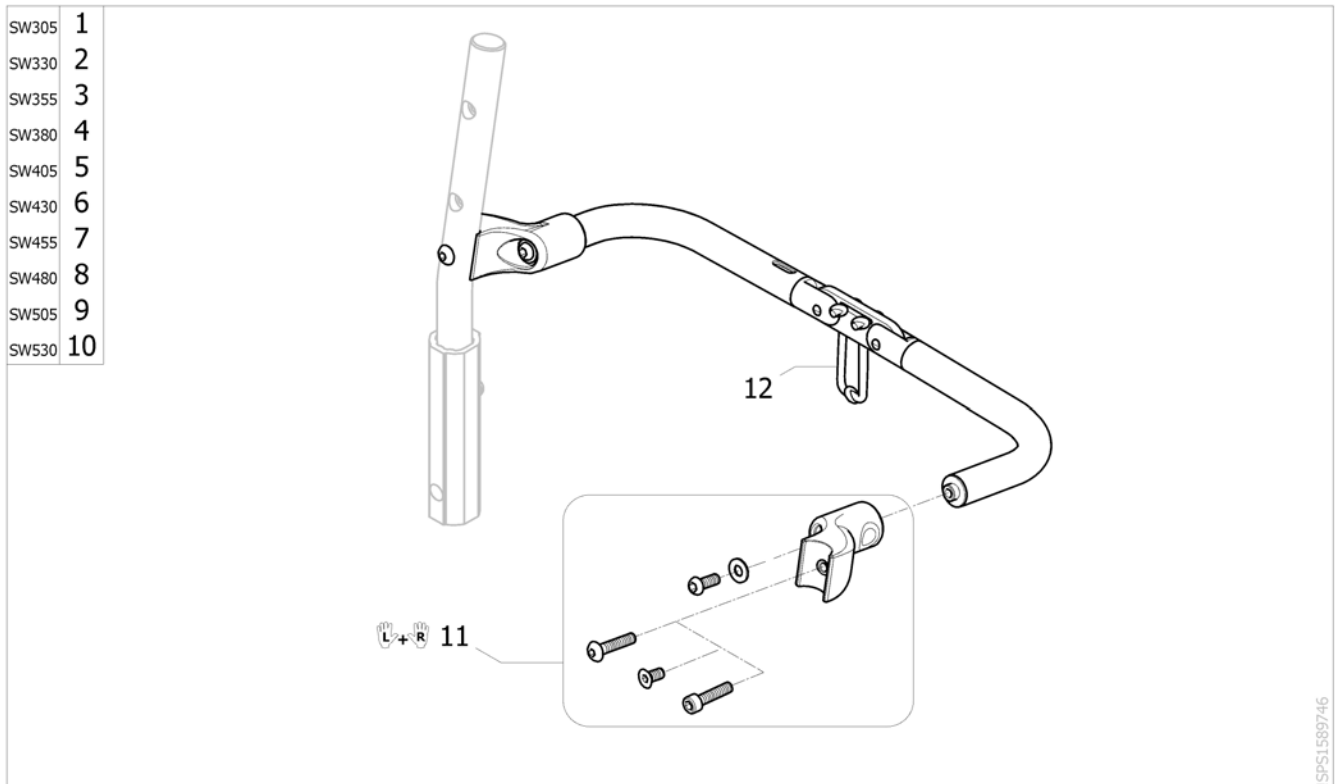

Folding backbrace

Pos.	Part number	Description	Valid from → until	Qty
1	SP1583662	Kit folding backbrace, SW305mm [SJ_5500]		1
2	SP1583663	Kit folding backbrace, SW330mm [SJ_5500]		1
3	SP1583664	Kit folding backbrace, SW355mm [SJ_5500]		1
4	SP1583665	Kit folding backbrace, SW380mm [SJ_5500]		1
5	SP1583666	Kit folding backbrace, SW405mm [SJ_5500]		1
6	SP1583667	Kit folding backbrace, SW430mm [SJ_5500]		1
7	SP1583668	Kit folding backbrace, SW455mm [SJ_5500]		1
8	SP1583669	Kit folding backbrace, SW480mm [SJ_5500]		1
9	SP1583724	Kit folding backbrace, SW505mm [SJ_5500]		1
10	SP1583725	Kit folding backbrace, SW530mm [SJ_5500]		1
11	SP1589801	Kit fixation for backbrace (pair)		1
12	SP1601900	Cord for backbrace & angle/fold down backrest attachment		1