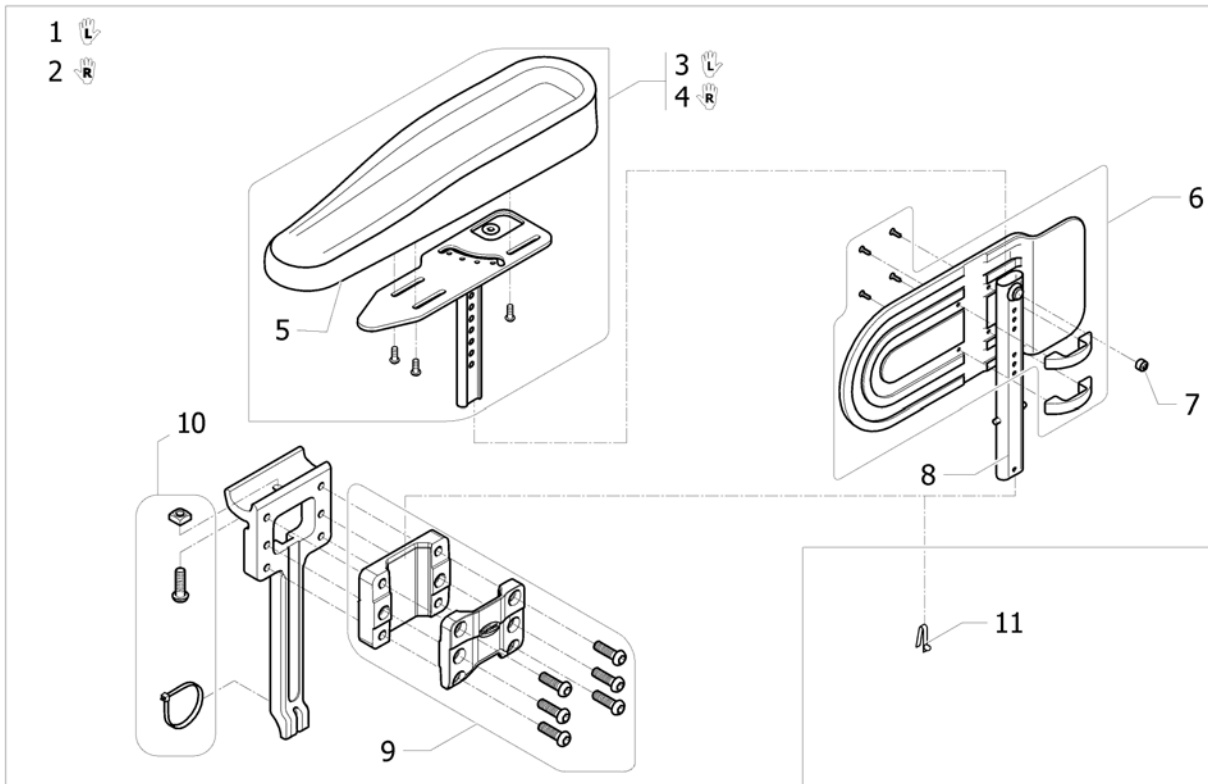

Hemi Dartex armpad multiposition standard

ISPS1589685

Pos.	Part number	Description	Valid from → until	Qty
1	SP1583755	Lh hemi armrest N°4 multiposition Action 5 <i>[SJ_3960/SJ_4160]</i>		1
2	SP1583754	Rh hemi armrest N°4 multiposition Action 5 <i>[SJ_3960/SJ_4060]</i>		1
3	1493220	Lh hemi dartex armpad complete		1
4	1493219	Rh hemi dartex armpad complete		1
5	1493251	Hemi dartex armpad		2
6	1430425	Skirtguard Armrest N°4 Fixation Kit		2
7	5106533	Locking screw M12X10		2
8	1443058	Lowest Arm Rest Tube Support N°4		2
9	SP1589903	Armrest 1 support		2
10	SP1589824	Kit attachment for reinforced support armrest 1		2
11	0027-10003	Spring pin locked armrest		2