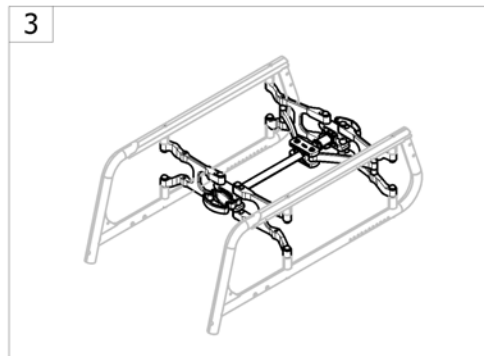

Chassis

->SPCACTIONS10

Pos.	Part number	Description	Valid from → until	Qty
1	-	Swing away frame <i>[SJ_0200]</i>		1
2	-	Fixed front end 80 degree angle frame <i>[SJ_0210]</i>		1
3	-	Folding system		1