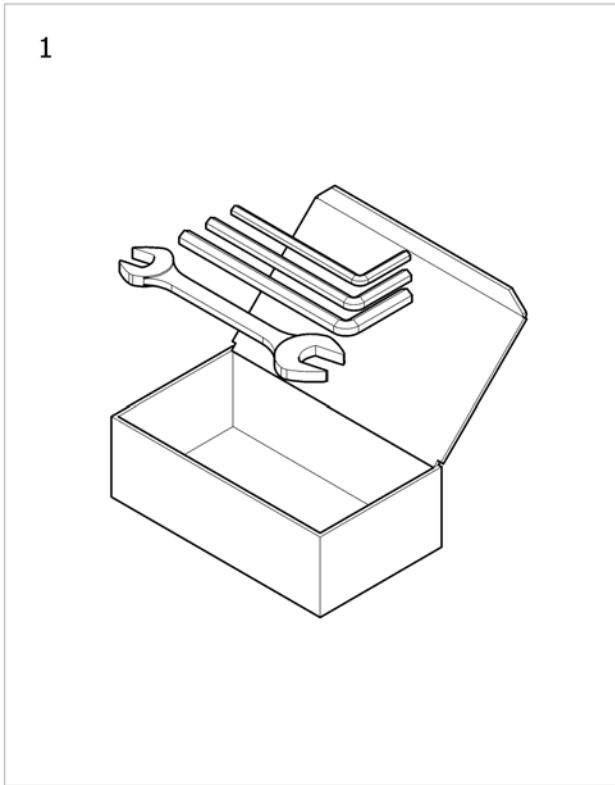

Tool Kit

ESPS1604323 ~ 1603974

Pos.	Part number	Description	Valid from → until	Qty
1	SP1603974	Tool Kit		1
2	SP1586506	Short Metric Hex Key (5mm)		1