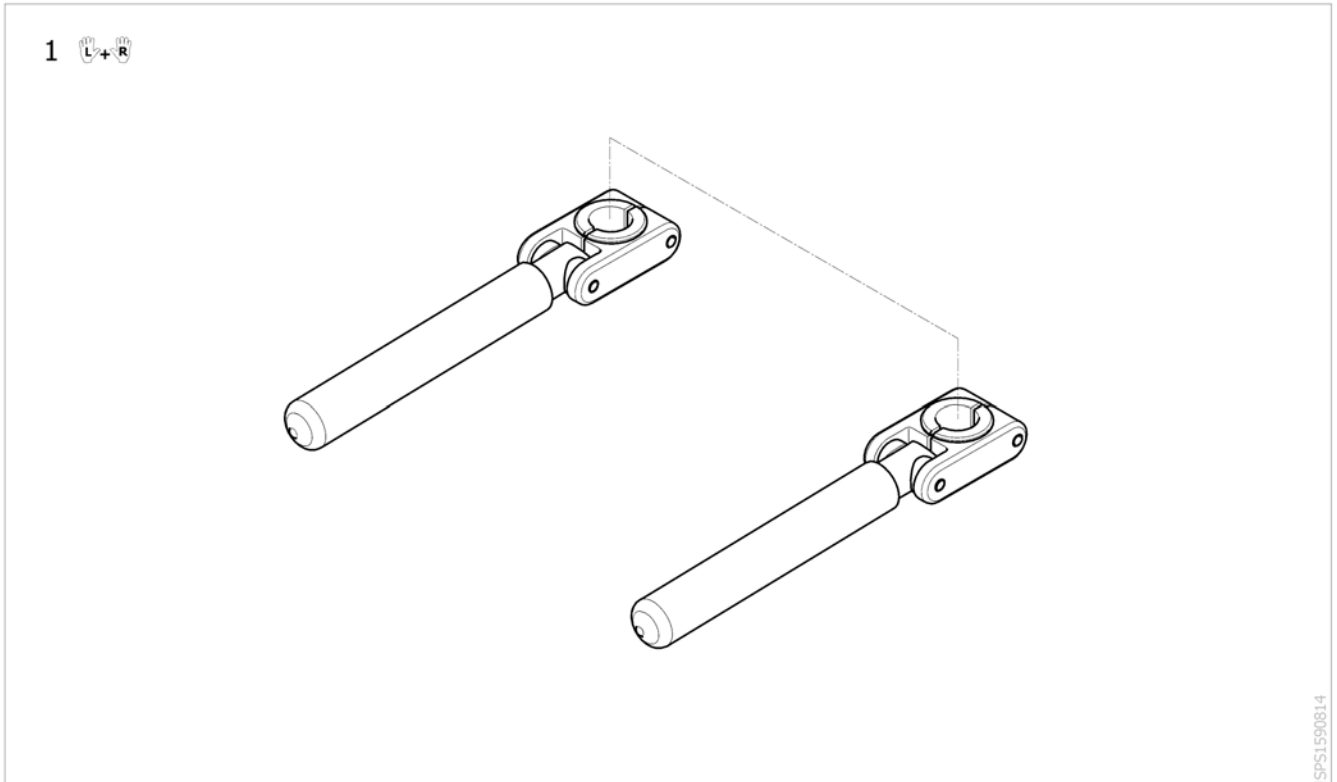

Case holder

Pos.	Part number	Description	Valid from → until	Qty
1	SP1587821	Case holder (pair) [SJ_9400]		1