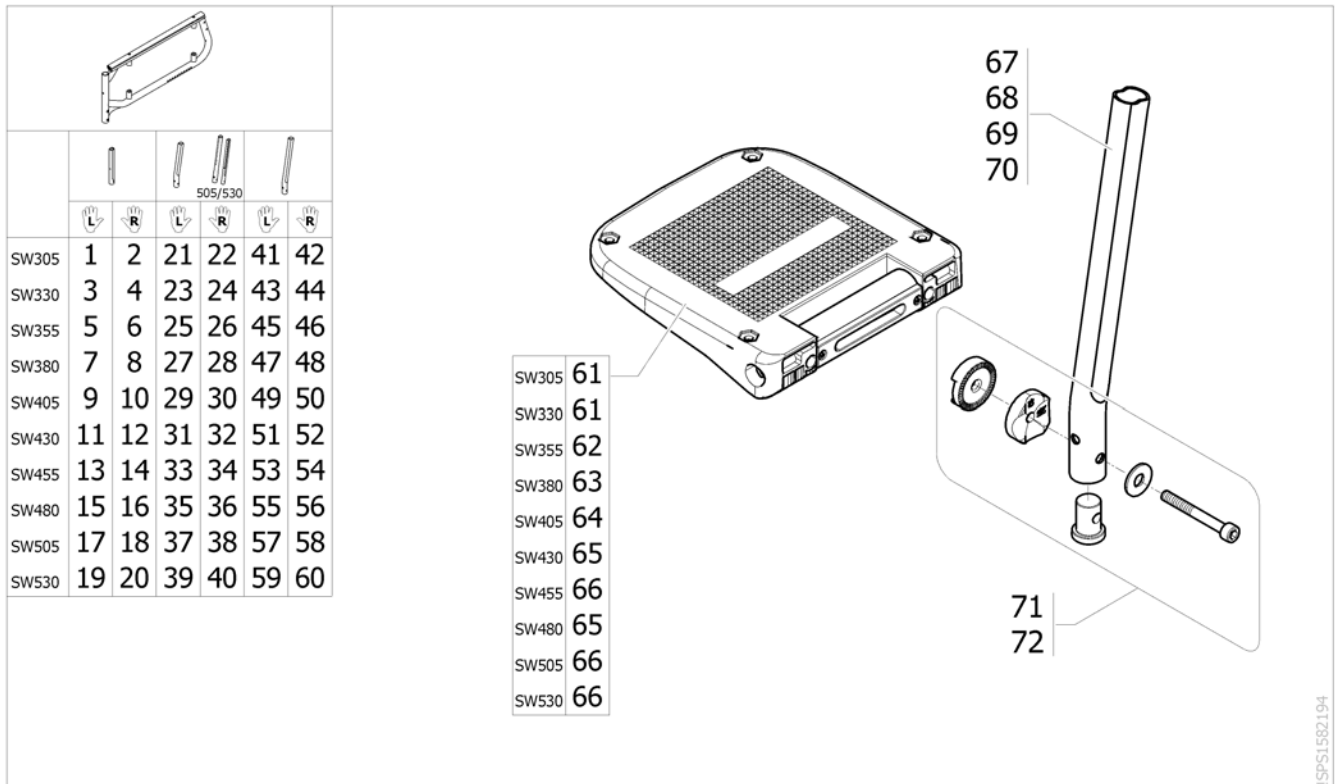

Footrest angle & depth adjustable, swing away frame

Pos.	Part number	Description	Valid from → until	Qty
1	SP1587834	Footrest a&d adjustable, Lh, SW305mm, short tube, swing away frame <i>[SJ_0200+(SJ_3175/SJ_3310)+SJ_3410]</i>		1
2	SP1587835	Footrest a&d adjustable, Rh, SW305mm, short tube, swing away frame <i>[SJ_0200+(SJ_3175/SJ_3210)+SJ_3410]</i>		1
3	SP1587836	Footrest a&d adjustable, Lh, SW330mm, short tube, swing away frame <i>[SJ_0200+(SJ_3175/SJ_3310)+SJ_3410]</i>		1
4	SP1587837	Footrest a&d adjustable, Rh, SW330mm, short tube, swing away frame <i>[SJ_0200+(SJ_3175/SJ_3210)+SJ_3410]</i>		1
5	SP1587838	Footrest a&d adjustable, Lh, SW355mm, short tube, swing away frame <i>[SJ_0200+(SJ_3175/SJ_3310)+SJ_3410]</i>		1
6	SP1587839	Footrest a&d adjustable, Rh, SW355mm, short tube, swing away frame <i>[SJ_0200+(SJ_3175/SJ_3210)+SJ_3410]</i>		1
7	1548477	Footrest a&d adjustable, Lh, SW380mm, short tube, swing away frame <i>[SJ_0200+(SJ_3175/SJ_3310)+SJ_3410]</i>		1
8	1548478	Footrest a&d adjustable, Rh, SW380mm, short tube, swing away frame <i>[SJ_0200+(SJ_3175/SJ_3210)+SJ_3410]</i>		1
9	1548487	Footrest a&d adjustable, Lh, SW405mm, short tube, swing away frame <i>[SJ_0200+(SJ_3175/SJ_3310)+SJ_3410]</i>		1
10	1548488	Footrest a&d adjustable, Rh, SW405mm, short tube, swing away frame <i>[SJ_0200+(SJ_3175/SJ_3210)+SJ_3410]</i>		1
11	1548489	Footrest a&d adjustable, Lh, SW430mm, short tube, swing away frame <i>[SJ_0200+(SJ_3175/SJ_3310)+SJ_3410]</i>		1
12	1548490	Footrest a&d adjustable, Rh, SW430mm, short tube, swing away frame <i>[SJ_0200+(SJ_3175/SJ_3210)+SJ_3410]</i>		1
13	1548491	Footrest a&d adjustable, Lh, SW455mm, short tube, swing away frame <i>[SJ_0200+(SJ_3175/SJ_3310)+SJ_3410]</i>		1
14	1548492	Footrest a&d adjustable, Rh, SW455mm, short tube, swing away frame <i>[SJ_0200+(SJ_3175/SJ_3210)+SJ_3410]</i>		1
15	1548518	Footrest a&d adjustable, Lh, SW480mm, short tube, swing away frame <i>[SJ_0200+(SJ_3175/SJ_3310)+SJ_3410]</i>		1
16	1548519	Footrest a&d adjustable, Rh, SW480mm, short tube, swing away frame <i>[SJ_0200+(SJ_3175/SJ_3210)+SJ_3410]</i>		1
17	1548520	Footrest a&d adjustable, Lh, SW505mm, short tube, swing away frame <i>[SJ_0200+(SJ_3175/SJ_3310)+SJ_3410]</i>		1
18	1548521	Footrest a&d adjustable, Rh, SW505mm, short tube, swing away frame <i>[SJ_0200+(SJ_3175/SJ_3210)+SJ_3410]</i>		1