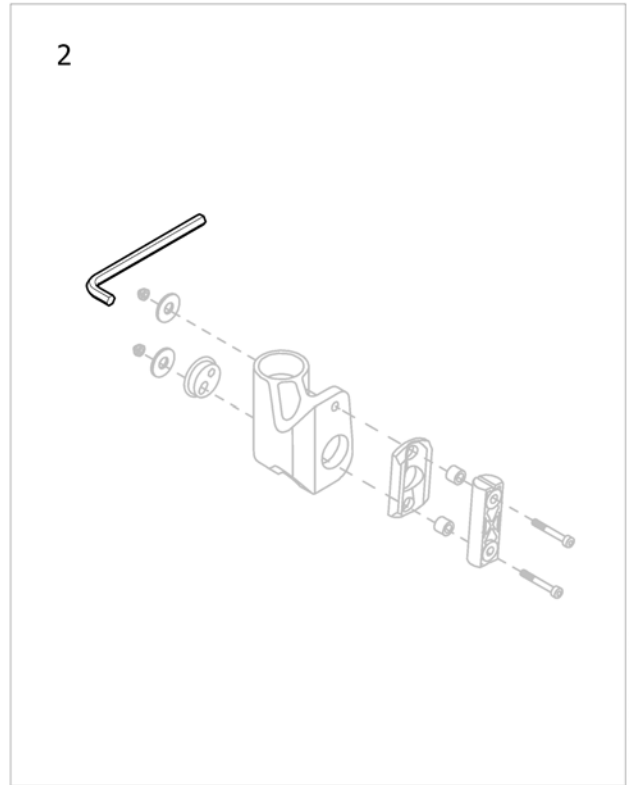

Tool Kit

ESPS1604323 ~ 1603974

Pos.	Part number	Description	Valid from → until	Qty
1	SP1603974	Tool Kit		1
2	SP1586506	Short Metric Hex Key (5mm)		1