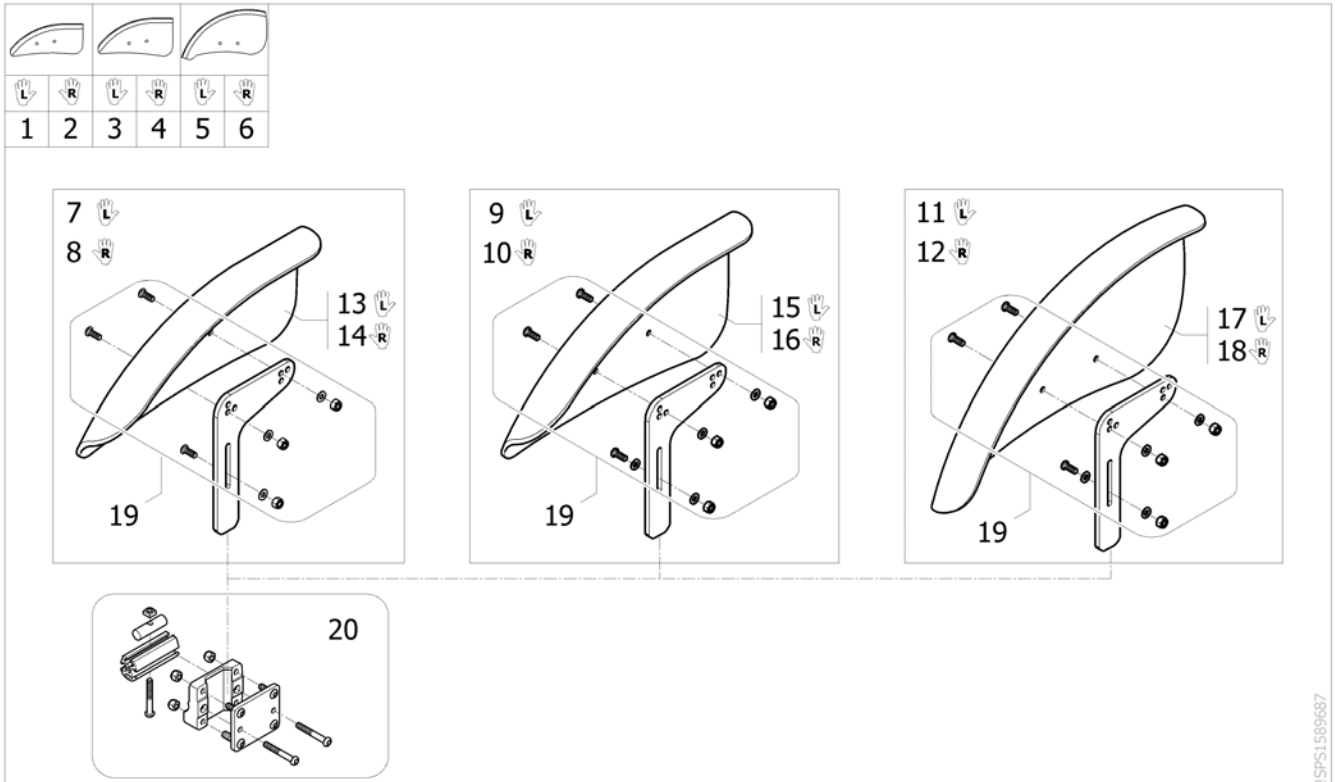

Mudguard

ISPS1599687

Pos.	Part number	Description	Valid from → until	Qty
1	SP1590444	Mudguard, medium, complete, Lh [(SJ_1330/SJ_1340)+(SJ_7200/SJ_7210/SJ_7220)] [SJ_1350+(SJ_7230/SJ_7240/SJ_7242/SJ_7244)] [SJ_1360+(SJ_7250/SJ_7260)]		1
2	SP1590445	Mudguard, medium, complete, Rh [(SJ_1330/SJ_1340)+(SJ_7200/SJ_7210/SJ_7220)] [SJ_1350+(SJ_7230/SJ_7240/SJ_7242/SJ_7244)] [SJ_1360+(SJ_7250/SJ_7260)]		1
3	SP1590446	Mudguard, large, complete, Lh [SJ_1320+(SJ_7200/SJ_7210/SJ_7220)] [(SJ_1330/SJ_1340)+(SJ_7230/SJ_7240/SJ_7242/SJ_7244)] [SJ_1350+(SJ_7250/SJ_7260)]		1
4	SP1590447	Mudguard, large, complete, Rh [SJ_1320+(SJ_7200/SJ_7210/SJ_7220)] [(SJ_1330/SJ_1340)+(SJ_7230/SJ_7240/SJ_7242/SJ_7244)] [SJ_1350+(SJ_7250/SJ_7260)]		1
5	SP1590448	Mudguard, extra large, complete, Lh [SJ_1300/SJ_1310] [SJ_1320+(SJ_7230/SJ_7240/SJ_7242/SJ_7244/SJ_7250/SJ_7260)] [(SJ_1330/SJ_1340)+(SJ_7250/SJ_7260)]		1
6	SP1590449	Mudguard, extra large, complete, Rh [SJ_1300/SJ_1310] [SJ_1320+(SJ_7230/SJ_7240/SJ_7242/SJ_7244/SJ_7250/SJ_7260)] [(SJ_1330/SJ_1340)+(SJ_7250/SJ_7260)]		1
7	SP1601477	Kit mudguard, medium, Lh, + L support [(SJ_1330/SJ_1340)+(SJ_7200/SJ_7210/SJ_7220)] [SJ_1350+(SJ_7230/SJ_7240/SJ_7242/SJ_7244)] [SJ_1360+(SJ_7250/SJ_7260)]		1
8	SP1601478	Kit mudguard, medium, Rh, + L support [(SJ_1330/SJ_1340)+(SJ_7200/SJ_7210/SJ_7220)] [SJ_1350+(SJ_7230/SJ_7240/SJ_7242/SJ_7244)] [SJ_1360+(SJ_7250/SJ_7260)]		1
9	SP1601479	Kit mudguard, large, Lh, + L support [SJ_1320+(SJ_7200/SJ_7210/SJ_7220)] [(SJ_1330/SJ_1340)+(SJ_7230/SJ_7240/SJ_7242/SJ_7244)] [SJ_1350+(SJ_7250/SJ_7260)]		1
10	SP1601480	Kit mudguard, large, Rh, + L support [SJ_1320+(SJ_7200/SJ_7210/SJ_7220)] [(SJ_1330/SJ_1340)+(SJ_7230/SJ_7240/SJ_7242/SJ_7244)] [SJ_1350+(SJ_7250/SJ_7260)]		1
11	SP1601481	Kit mudguard, extra large, Lh, + L support [SJ_1300/SJ_1310] [SJ_1320+(SJ_7230/SJ_7240/SJ_7242/SJ_7244/SJ_7250/SJ_7260)] [(SJ_1330/SJ_1340)+(SJ_7250/SJ_7260)]		1