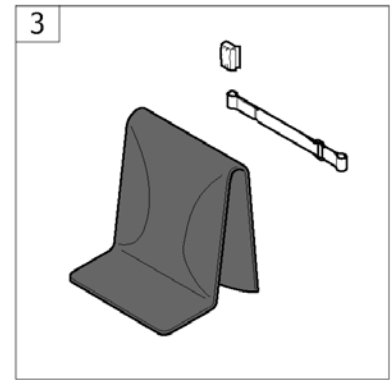

Backrest Upholsteries

ISPS:1601949

Pos.	Part number	Description	Valid from → until	Qty
1	-	Backrest upholstery fixed, for fixed & integrated pushhandle <i>[SJ_2505]</i>		1
2	-	Backrest upholstery adjustable, for fixed & integrated pushhandle <i>[SJ_2510]</i>		1
3	-	Backrest upholstery adjustable, for without & rearsset pushhandle <i>[SJ_2510]</i>		1
4	-	Backrest Upholsteries adjustable télescopique <i>[SJ_2510]</i>		1
5	-	Backrest upholstery MatrX <i>[SJ_2460/SJ_2465/SJ_2470/SJ_2475] ONLY FOR EUROPE</i>		1
6	-	Mounting Hardware MatrX <i>[SJ_2480] ONLY FOR EUROPE</i>		1