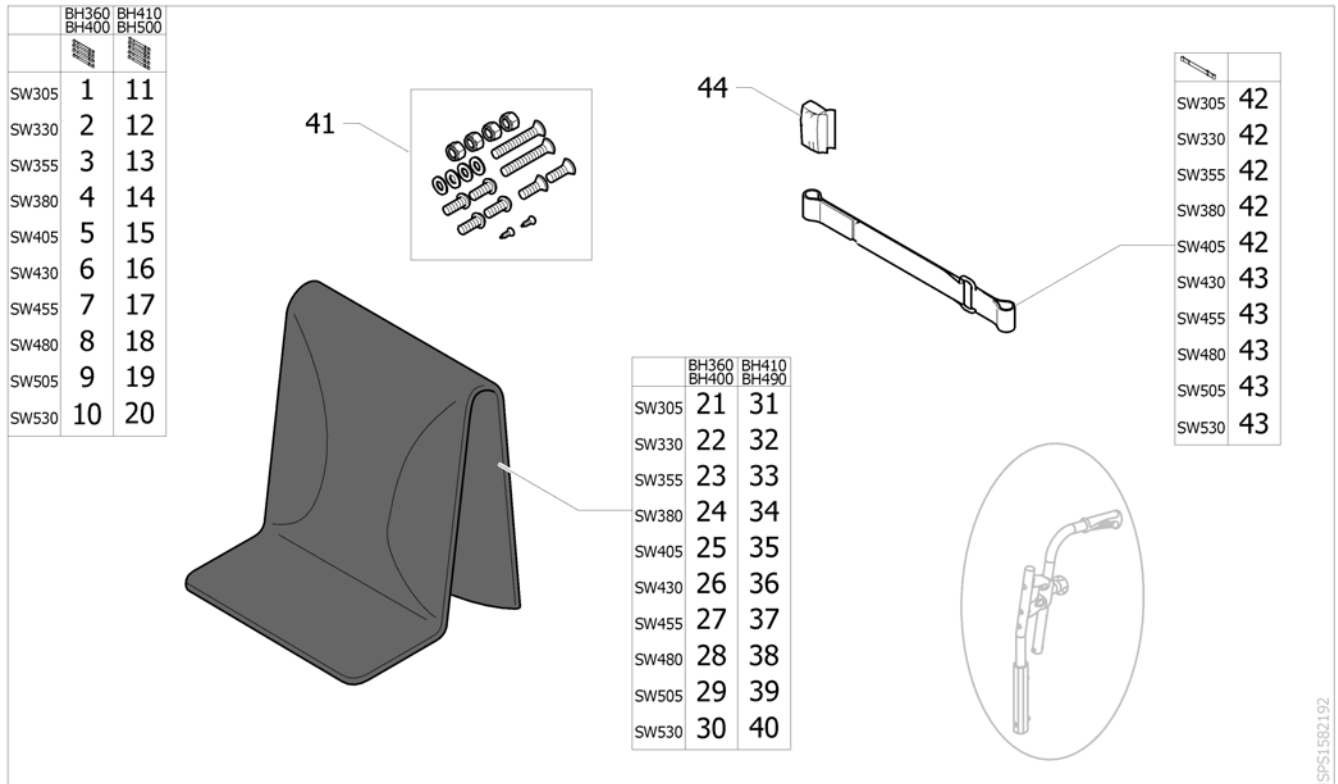

Backrest upholstery adjustable, for without & reaset pushhandle

SPS1582192

Pos.	Part number	Description	Valid from → until	Qty
1	SP1589223	Backrest upholstery adjustable, SW305mm, 360-400mm, w/o & reaset pushhandle <i>[SJ_2510+SJ_2300]</i>		1
2	SP1589224	Backrest upholstery adjustable, SW330mm, 360-400mm, w/o & reaset pushhandle <i>[SJ_2510+SJ_2300]</i>		1
3	SP1589327	Backrest upholstery adjustable, SW355mm, 360-400mm, w/o & reaset pushhandle <i>[SJ_2510+SJ_2300]</i>		1
4	SP1589396	Backrest upholstery adjustable, SW380mm, 360-400mm, w/o & reaset pushhandle <i>[SJ_2510+SJ_2300]</i>		1
5	SP1589397	Backrest upholstery adjustable, SW405mm, 360-400mm, w/o & reaset pushhandle <i>[SJ_2510+SJ_2300]</i>		1
6	SP1589398	Backrest upholstery adjustable, SW430mm, 360-400mm, w/o & reaset pushhandle <i>[SJ_2510+SJ_2300]</i>		1
7	SP1589399	Backrest upholstery adjustable, SW455mm, 360-400mm, w/o & reaset pushhandle <i>[SJ_2510+SJ_2300]</i>		1
8	SP1589400	Backrest upholstery adjustable, SW480mm, 360-400mm, w/o & reaset pushhandle <i>[SJ_2510+SJ_2300]</i>		1
9	SP1589401	Backrest upholstery adjustable, SW505mm, 360-400mm, w/o & reaset pushhandle <i>[SJ_2510+SJ_2300]</i>		1
10	SP1589402	Backrest upholstery adjustable, SW530mm, 360-400mm, w/o & reaset pushhandle <i>[SJ_2510+SJ_2300]</i>		1
11	SP1589455	Backrest upholstery adjustable, SW305mm, 410-490mm, w/o & reaset pushhandle <i>[SJ_2510+SJ_2310]</i>		1
12	SP1589456	Backrest upholstery adjustable, SW330mm, 410-490mm, w/o & reaset pushhandle <i>[SJ_2510+SJ_2310]</i>		1