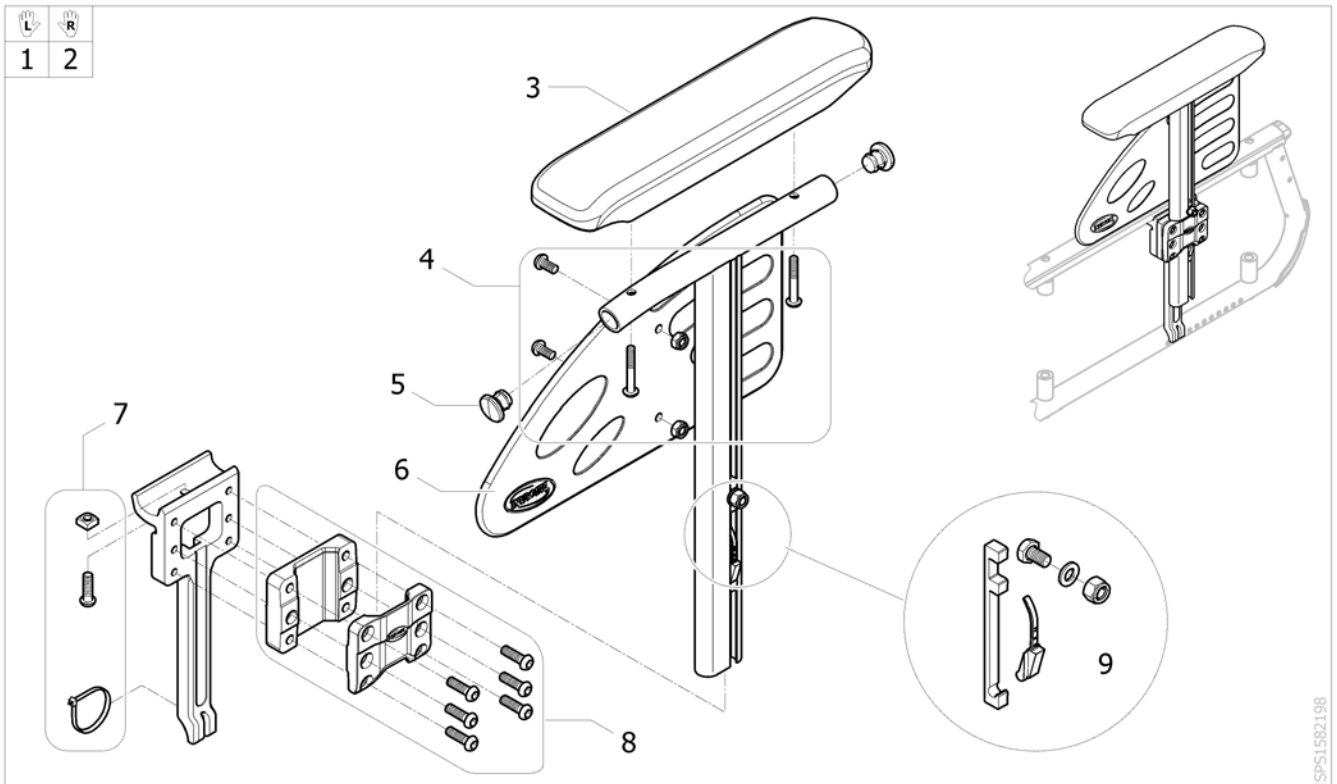

Armrest n°1, Removable, height adjustable T-arm, desk armpad (280mm)

Pos.	Part number	Description	Valid from → until	Qty
1	SP1604616	Armrest 1 Lh, removable and height adjustable, desk armpad (280 mm) <i>[SJ_3910/SJ_4110]</i>		1
2	SP1604617	Armrest 1 Rh, removable and height adjustable, desk armpad (280 mm) <i>[SJ_3910/SJ_4010]</i>		1
3	1543220	Kit short armpad 280mm + 2 screws		2
4	SP1601494	Kit fixation skirtguard & armpad		2
5	0021-20003	Black 18 x 1.5 mm cylindrical cap		4
6	1425601	Skirtguard black for armrest 1		2
7	SP1589824	Kit attachment for reinforced support armrest 1		2
8	SP1589903	Armrest 1 support		2
9	SP1589904	Kit locking system for armrest 1		2