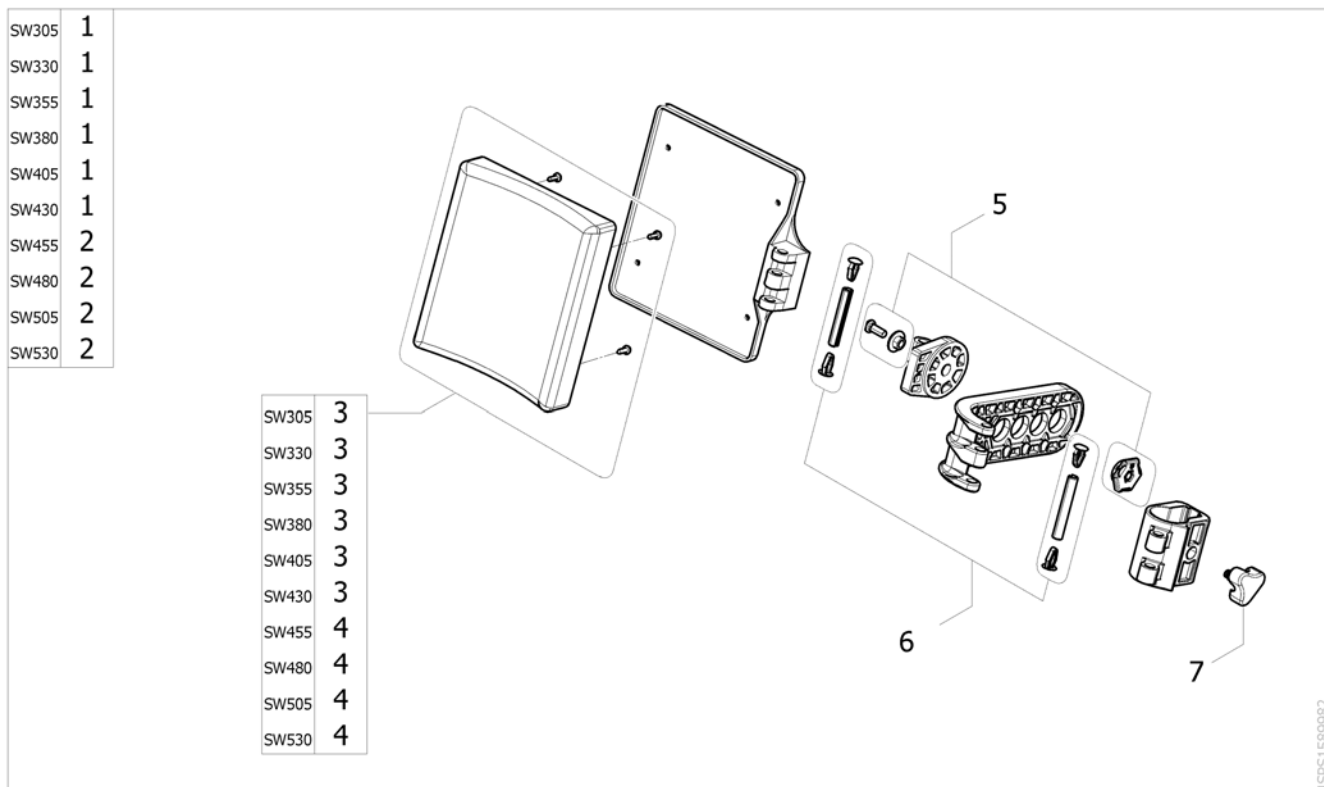

Calf Pad

20666015SPS1589982

Pos.	Part number	Description	Valid from → until	Qty
1	1450932	Complete Polyurethane calf pad (cushion with support), SW380/405/430 mm <i>[SJ_2840/SJ_3040/SJ_3140]</i>		2
2	1450933	Complete Polyurethane calf pad (cushion with support), SW455/480/505 mm <i>[SJ_2840/SJ_3040/SJ_3140]</i>		2
3	1430430	Polyurethane calf pad cushion with fixation SW380/405/430 mm		2
4	1430431	Polyurethane calf pad cushion with fixation SW455/480/505 mm		2
5	1440132	Kit fixation angle adjustable calf-pad		2
6	1430432	Kit articulation pin calf pad		2
7	1440943	Locking star knob		2