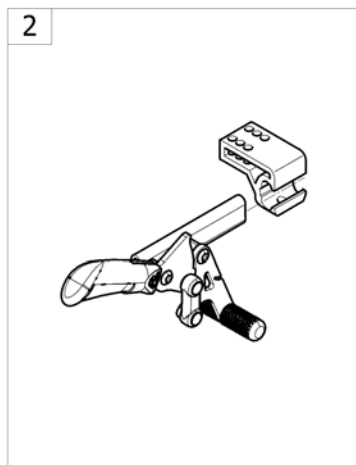

Brakes

->SPOACTION565

Pos.	Part number	Description	Valid from → until	Qty
1	-	Push Brakes <i>[SJ_8100][SJ_8120]</i>		1
2	-	Pull Brakes <i>[SJ_8110][SJ_8130]</i>		1
3	-	Attendant Hub Brake <i>[SJ_8160]</i>		1