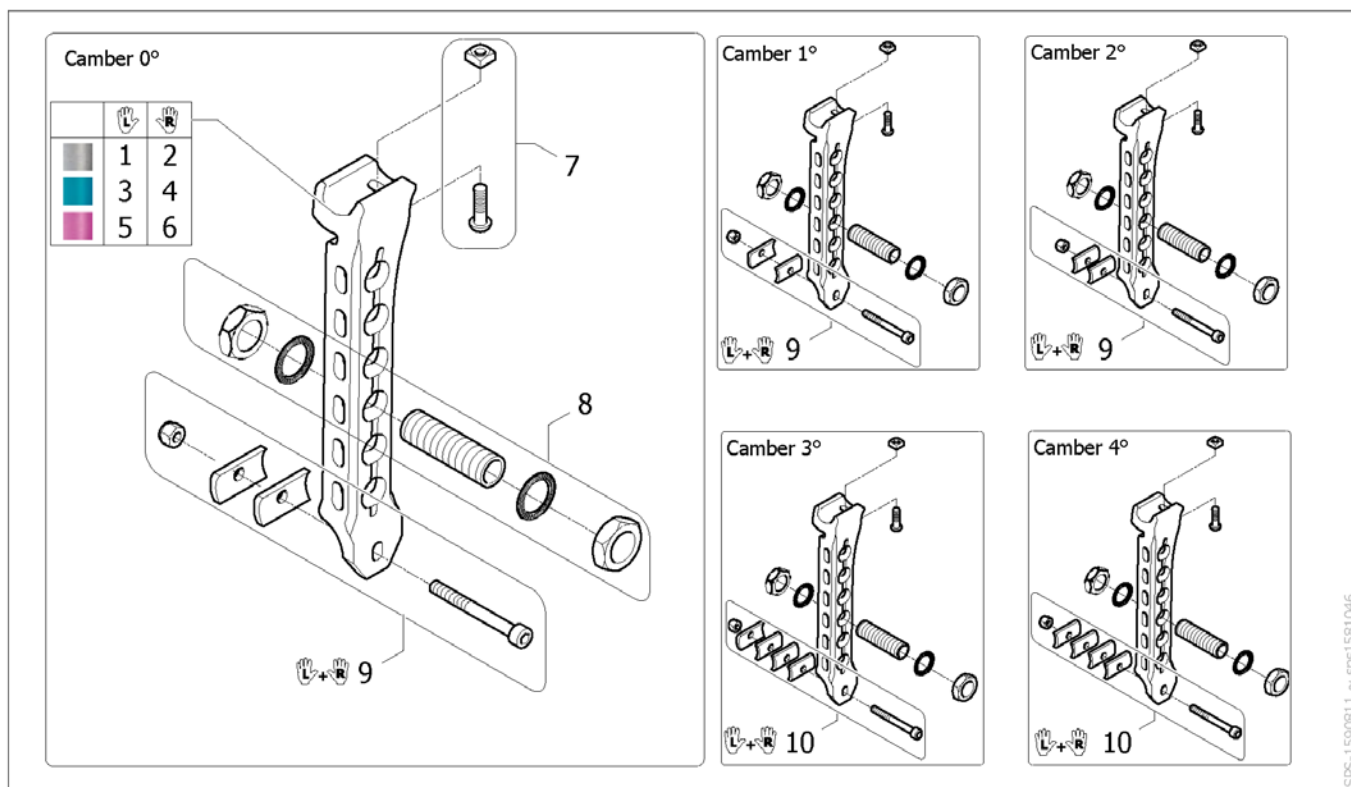

Rear wheel support

9SPS-1590811 ~ sps1581046

Pos.	Part number	Description	Valid from → until	Qty
1	SP1554604-0005	Kit rear wheel support, Lh, without accent <i>[SJ_6100]</i>		1
2	SP1555921-0005	Kit rear wheel support, Rh, without accent <i>[SJ_6100]</i>		1
3	SP1554604-0641	Kit rear wheel support, Lh, accent Blue <i>[SJ_6110]</i>		1
4	SP1555921-0641	Kit rear wheel support, Rh, accent Blue <i>[SJ_6110]</i>		1
5	SP1554604-0642	Kit rear wheel support, Lh, accent Purple <i>[SJ_6200]</i>		1
6	SP1555921-0642	Kit rear wheel support, Rh, accent Purple <i>[SJ_6200]</i>		1
7	SP1601541	Kit fixation rear wheel support		2
8	SP1601542	Kit rear wheel bearing		2
9	SP1584797	Kit camber 0° to 2° (pair) <i>[SJ_7700/SJ_7710/SJ_7720]</i>		1
10	SP1584798	Kit camber 3° to 4° (pair) <i>[SJ_7730/SJ_7740]</i>		1