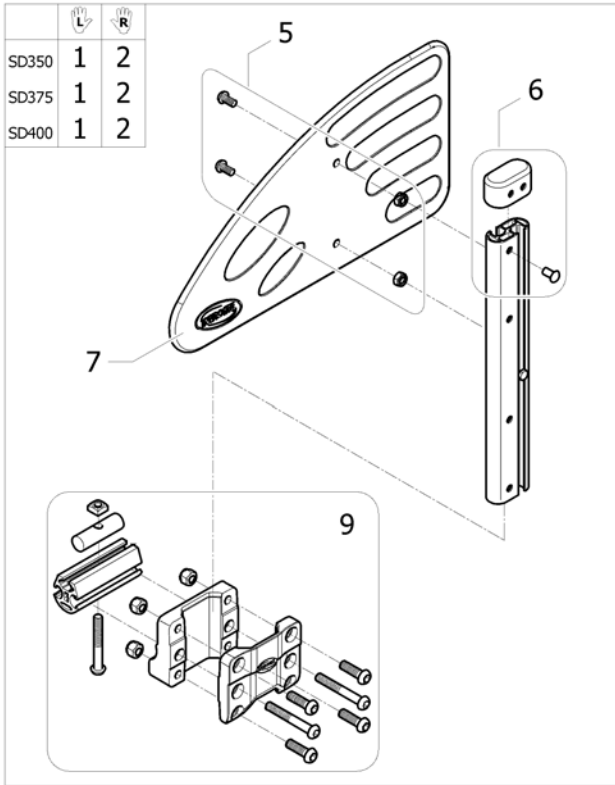

Side guard

ISPS1591032

Pos.	Part number	Description	Valid from → until	Qty
1	SP1601490	Side Guard, Lh, large, SD350-400mm <i>[SJ_3750]</i>		1
2	SP1601491	Side Guard, Rh, large, SD350-400mm <i>[SJ_3750]</i>		1
3	SP1601492	Side Guard, Lh, extra large, SD425-500mm <i>[SJ_3750]</i>		1
4	SP1601493	Side Guard, Rh, extra large, SD425-500mm <i>[SJ_3750]</i>		1
5	SP1601494	Kit fixation skirtguard & armpad		2
6	1513515	Kit skirtguard Junior cap		2
7	1425601	Skirtguard black for armrest 1		2
8	1434725	Skirtguard Rio height adjustable		2
9	SP1601838	Sideguard support		2