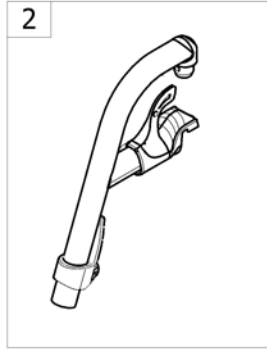

Legrests

I->SPCACTION530

Pos.	Part number	Description	Valid from → until	Qty
1	-	Hanger 70° [SJ_2810/SJ_3010/SJ_3110]		1
2	-	Hanger 80° [SJ_2820/SJ_3020/SJ_3120]		1
3	-	Hanger 90° [SJ_2830/SJ_3030/SJ_3130]		1
4	-	Elevating legrest [SJ_2840/SJ_3040/SJ_3140]		1
5	-	Calf Pad [SJ_2840/SJ_3040/SJ_3140]		1
6	-	Amputee Legrest [SJ_2850/SJ_3050/SJ_3150]		1