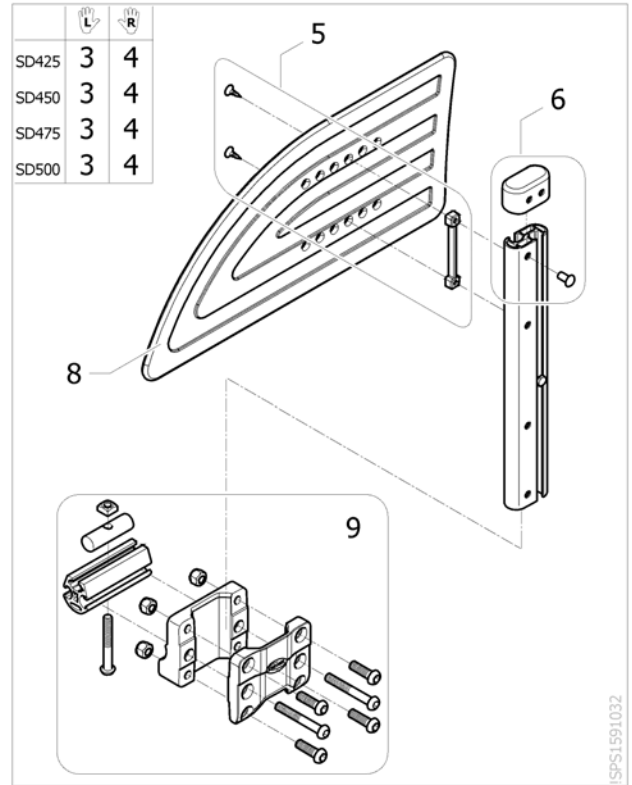

Side guard

ISPS1591032

Pos.	Part number	Description	Valid from → until	Qty
1	SP1601490	Side Guard, Lh, large, SD350-400mm <i>[SJ_3750]</i>		1
2	SP1601491	Side Guard, Rh, large, SD350-400mm <i>[SJ_3750]</i>		1
3	SP1601492	Side Guard, Lh, extra large, SD425-500mm <i>[SJ_3750]</i>		1
4	SP1601493	Side Guard, Rh, extra large, SD425-500mm <i>[SJ_3750]</i>		1
5	SP1601494	Kit fixation skirtguard & armpad		2
6	1513515	Kit skirtguard Junior cap		2
7	1425601	Skirtguard black for armrest 1		2
8	1434725	Skirtguard Rio height adjustable		2
9	SP1601838	Sideguard support		2