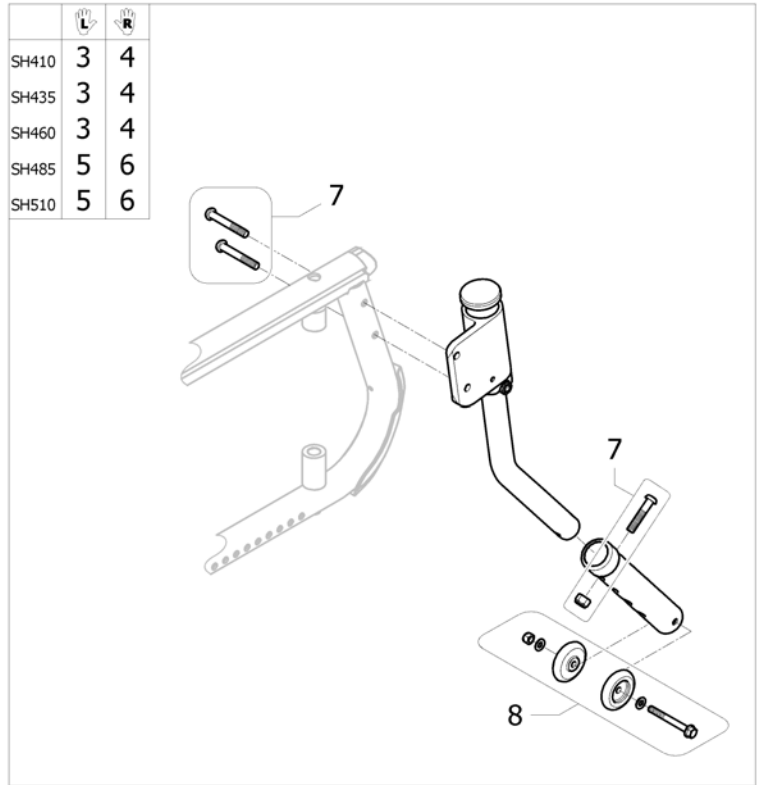

Anti-tipper

ESP51502180

Pos.	Part number	Description	Valid from → until	Qty
1	SP1586894	Kit anti-tipper active, Lh, low [(SJ_1300/SJ_1310)+SJ_8550]		1
1	SP1586894-0004	Kit anti-tipper active, Lh, low Black Anod [(SJ_1300/SJ_1310)+SJ_8550]		1
2	SP1584735	Kit anti-tipper active, Rh, low [(SJ_1300/SJ_1310)+SJ_8500]		1
2	SP1584735-0004	Kit anti-tipper active, Rh, low Black anod [(SJ_1300/SJ_1310)+SJ_8500]		1
3	SP1586895	Kit anti-tipper active, Lh, medium [(SJ_1320/SJ_1330/SJ_1340)+SJ_8550]		1
3	SP1586895-0004	Kit anti-tipper active, Lh, medium Black Anod [(SJ_1320/SJ_1330/SJ_1340)+SJ_8550]		1
4	SP1584736	Kit anti-tipper active, Rh, medium [(SJ_1320/SJ_1330/SJ_1340)+SJ_8500]		1
4	SP1584736-0004	Kit anti-tipper active, Rh, medium Black Anod [(SJ_1320/SJ_1330/SJ_1340)+SJ_8500]		1
5	SP1586896	Kit anti-tipper active, Lh, high [(SJ_1350/SJ_1360)+SJ_8550]		1
5	SP1586896-0004	Kit anti-tipper active, Lh, high Black Anod [(SJ_1350/SJ_1360)+SJ_8550]		1
6	SP1584737	Kit anti-tipper active, Rh, high [(SJ_1350/SJ_1360)+SJ_8500]		1
6	SP1584737-0004	Kit anti-tipper active, Rh, high Black Anod [(SJ_1350/SJ_1360)+SJ_8500]		1
7	SP1589974	Kit screw for Anti-tipper		1
8	1548802	Kit wheels + attachment anti-tippers (washers out)		1