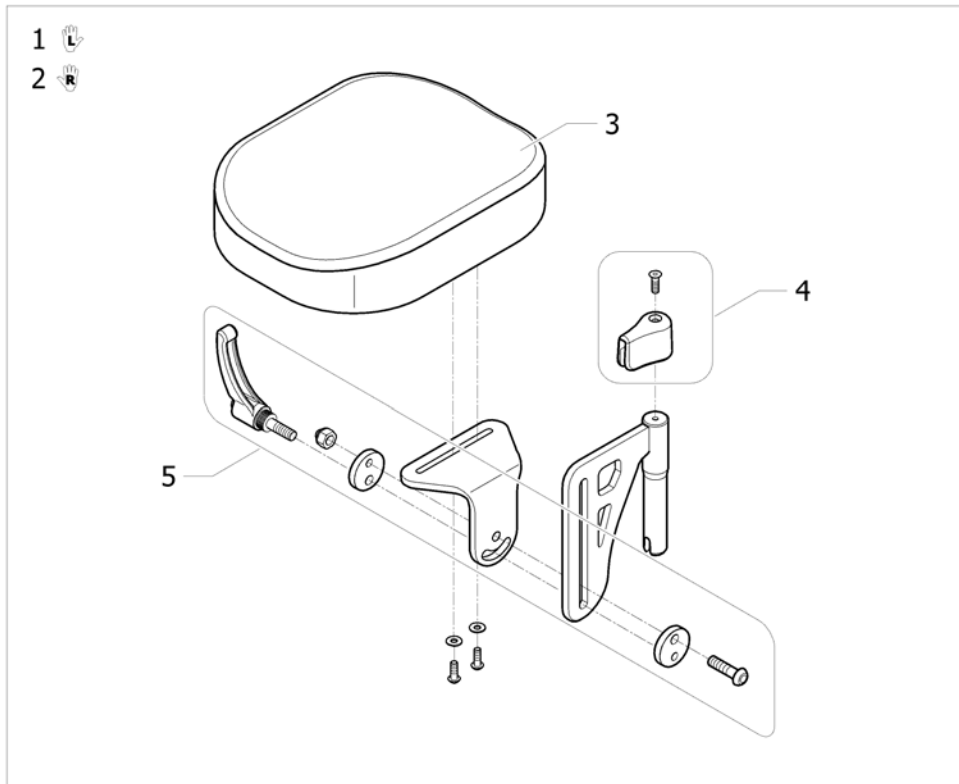

Amputee Legrest

ISP51495897

Pos.	Part number	Description	Valid from → until	Qty
1	1442991	Support Lh, legrest amputee		1
2	1442990	Support Rh, legrest amputee		1
3	1497450	Cushion amputee legrest		2
4	1446556	Amputee legrest stop + fixation		2
5	1446557	Amputee legrest slide fixation		2
6	SP1584380	Kit hanger locked (2015) <i>Replace 1430427</i>		2