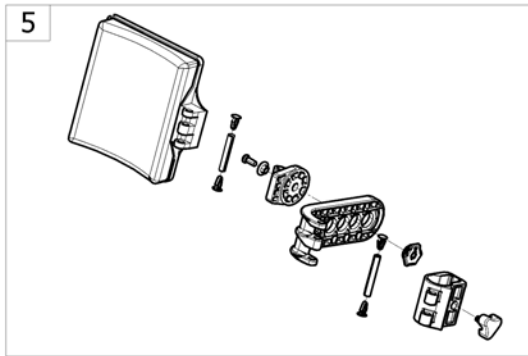

Legrests

I->SPCACTION530

Pos.	Part number	Description	Valid from → until	Qty
1	-	Hanger 70° [SJ_2810/SJ_3010/SJ_3110]		1
2	-	Hanger 80° [SJ_2820/SJ_3020/SJ_3120]		1
3	-	Hanger 90° [SJ_2830/SJ_3030/SJ_3130]		1
4	-	Elevating legrest [SJ_2840/SJ_3040/SJ_3140]		1
5	-	Calf Pad [SJ_2840/SJ_3040/SJ_3140]		1
6	-	Amputee Legrest [SJ_2850/SJ_3050/SJ_3150]		1