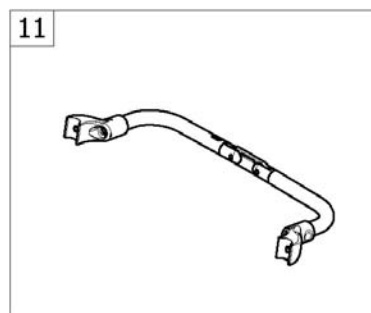

Kit anti barrier

Pos.	Part number	Description	Valid from → until	Qty
1	SP1590532	Kit anti barrier low		1
2	SP1590533	Kit anti barrier high		1

Seating Options

-<SPACATION>S92

Pos.	Part number	Description	Valid from → until	Qty
1	-	Cushion foam Nylon & anti-slip cover <i>[SJ_5000] ONLY FOR EUROPE</i>		1
2	-	Matrx Flo-Tech CONTOUR VISCO cushions <i>[SJ_5010] ONLY FOR EUROPE</i>		1
3	-	Matrx Flo-Tech IMAGE cushions <i>[SJ_5020] ONLY FOR EUROPE</i>		1
4	-	Matrx Flo-Tech LITE cushions <i>[SJ_5030] ONLY FOR EUROPE</i>		1
5	-	Matrx Flo-Tech XTRA cushions <i>[SJ_5040] ONLY FOR EUROPE</i>		1
6	-	Matrx VI Cushions <i>[SJ_5042] ONLY FOR EUROPE</i>		1
7	-	Matrx LIBRA Cushions <i>[SJ_5044] ONLY FOR EUROPE</i>		1
8	-	Clip to keep the chair folded <i>[SJ_5100]</i>		1
9	-	Heels strap <i>[SJ_5300]</i>		1
10	-	Calf strap <i>[SJ_5400]</i>		1
11	-	Folding backbrace <i>[SJ_5500]</i>		1