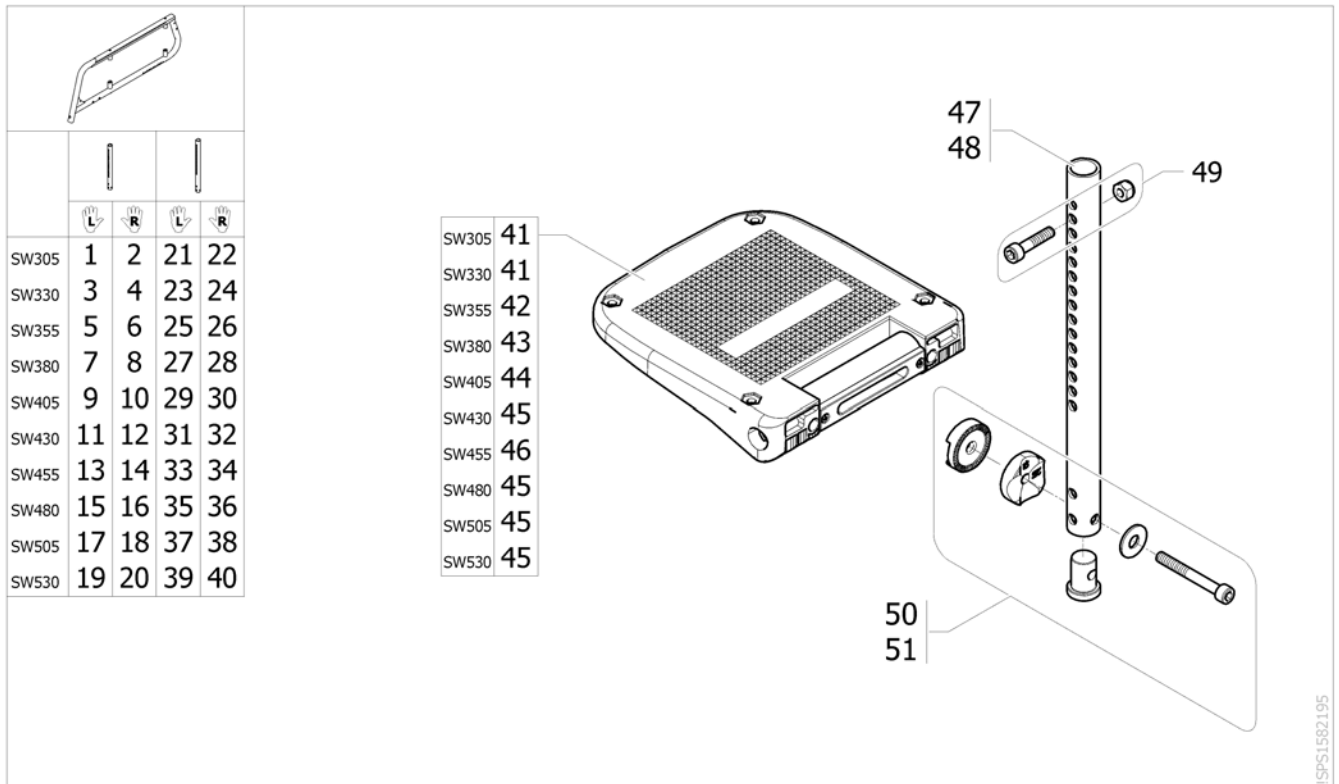

Footrest angle & depth adjustable, fixed frame

Pos.	Part number	Description	Valid from → until	Qty
1	SP1591045	Footrest a&d adjustable, Lh, SW305mm, standard tube, fixed frame <i>[SJ_0210+(SJ_3175/SJ_3310)+SJ_3440]</i>		1
2	SP1591046	Footrest a&d adjustable, Rh, SW305mm, standard tube, fixed frame <i>[SJ_0210+(SJ_3175/SJ_3210)+SJ_3440]</i>		1
3	SP1591047	Footrest a&d adjustable, Lh, SW330mm, standard tube, fixed frame <i>[SJ_0210+(SJ_3175/SJ_3310)+SJ_3440]</i>		1
4	SP1591052	Footrest a&d adjustable, Rh, SW330mm, standard tube, fixed frame <i>[SJ_0210+(SJ_3175/SJ_3210)+SJ_3440]</i>		1
5	SP1591053	Footrest a&d adjustable, Lh, SW355mm, standard tube, fixed frame <i>[SJ_0210+(SJ_3175/SJ_3310)+SJ_3440]</i>		1
6	SP1591054	Footrest a&d adjustable, Rh, SW355mm, standard tube, fixed frame <i>[SJ_0210+(SJ_3175/SJ_3210)+SJ_3440]</i>		1
7	SP1591055	Footrest a&d adjustable, Lh, SW380mm, standard tube, fixed frame <i>[SJ_0210+(SJ_3175/SJ_3310)+SJ_3440]</i>		1
8	SP1591056	Footrest a&d adjustable, Rh, SW380mm, standard tube, fixed frame <i>[SJ_0210+(SJ_3175/SJ_3210)+SJ_3440]</i>		1
9	SP1587513	Footrest a&d adjustable, Lh, SW405mm, standard tube, fixed frame <i>[SJ_0210+(SJ_3175/SJ_3310)+SJ_3440]</i>		1
10	SP1587604	Footrest a&d adjustable, Rh, SW405mm, standard tube, fixed frame <i>[SJ_0210+(SJ_3175/SJ_3210)+SJ_3440]</i>		1
11	SP1587615	Footrest a&d adjustable, Lh, SW430mm, standard tube, fixed frame <i>[SJ_0210+(SJ_3175/SJ_3310)+SJ_3440]</i>		1
12	SP1587616	Footrest a&d adjustable, Rh, SW430mm, standard tube, fixed frame <i>[SJ_0210+(SJ_3175/SJ_3210)+SJ_3440]</i>		1
13	SP1587617	Footrest a&d adjustable, Lh, SW455mm, standard tube, fixed frame <i>[SJ_0210+(SJ_3175/SJ_3310)+SJ_3440]</i>		1
14	SP1587698	Footrest a&d adjustable, Rh, SW455mm, standard tube, fixed frame <i>[SJ_0210+(SJ_3175/SJ_3210)+SJ_3440]</i>		1
15	SP1587699	Footrest a&d adjustable, Lh, SW480mm, standard tube, fixed frame <i>[SJ_0210+(SJ_3175/SJ_3310)+SJ_3440]</i>		1
16	SP1587747	Footrest a&d adjustable, Rh, SW480mm, standard tube, fixed frame <i>[SJ_0210+(SJ_3175/SJ_3210)+SJ_3440]</i>		1
17	SP1587748	Footrest a&d adjustable, Lh, SW505mm, standard tube, fixed frame <i>[SJ_0210+(SJ_3175/SJ_3310)+SJ_3440]</i>		1
18	SP1587749	Footrest a&d adjustable, Rh, SW505mm, standard tube, fixed frame <i>[SJ_0210+(SJ_3175/SJ_3210)+SJ_3440]</i>		1