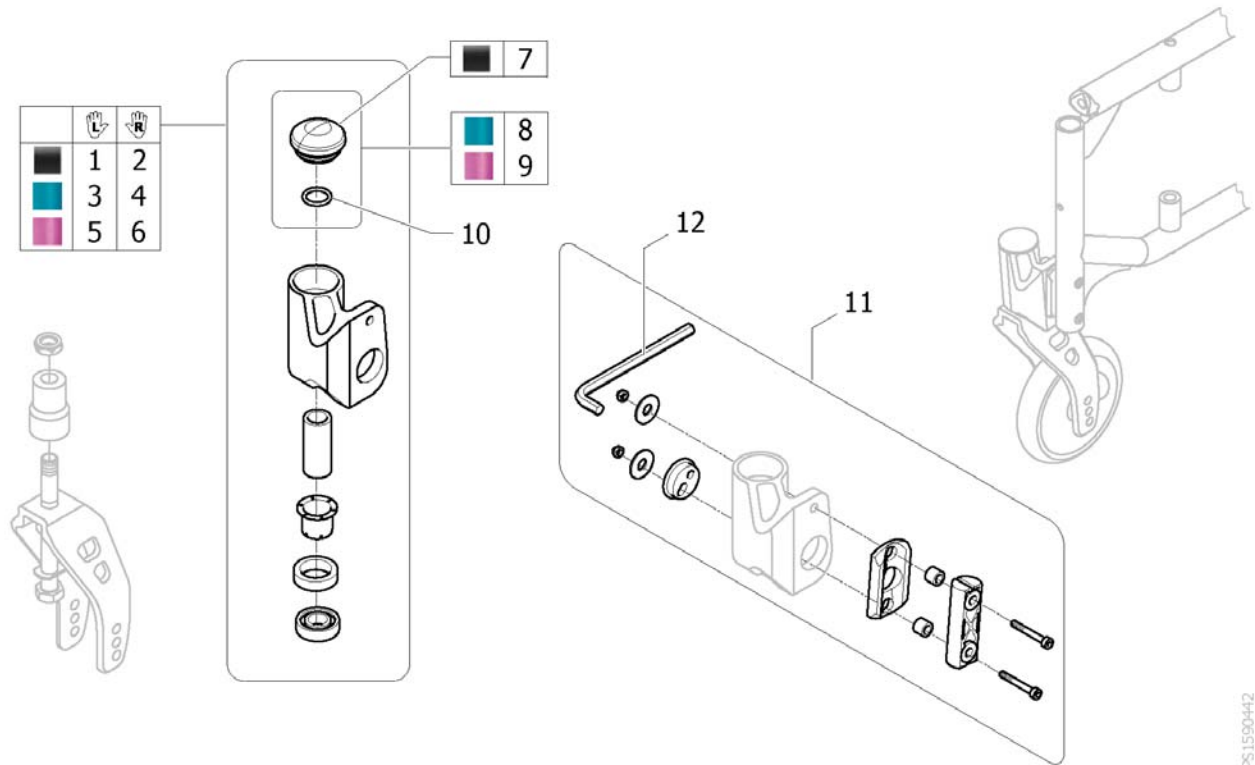

Forks support for swing away frame

ISPS1590442

Pos.	Part number	Description	Valid from → until	Qty
1	SP1584023-0005	Kit fork support, Lh, without accent, swing away frame [SJ_0200+SJ_6100]		1
2	SP1586261-0005	Kit fork support, Rh, without accent, swing away frame [SJ_0200+SJ_6100]		1
3	SP1584023-0641	Kit fork support, Lh, accent Blue, swing away frame [SJ_0200+SJ_6110]		1
4	SP1586261-0641	Kit fork support, Rh, accent Blue, swing away frame [SJ_0200+SJ_6110]		1
5	SP1584023-0642	Kit fork support, Lh, accent Purple, swing away frame [SJ_0200+SJ_6200]		1
6	SP1586261-0642	Kit fork support, Rh, accent Purple, swing away frame [SJ_0200+SJ_6200]		1
7	SP1589193	Castor housing cap, Black Replace SP1585342-0005	2015-12-23 →	2
8	SP1585342-0641	Castor housing cap, accent Blue [SJ_6110]		2
9	SP1585342-0642	Castor housing cap, accent Purple [SJ_6200]		2
10	SP1483872	O-ring 15,6 x 2,4 NITRILE 70 SH		2
11	SP1584024	Kit adjustment fork support, swing away frame		2
12	SP1586506	Short Metric Hex Key (5mm)		1