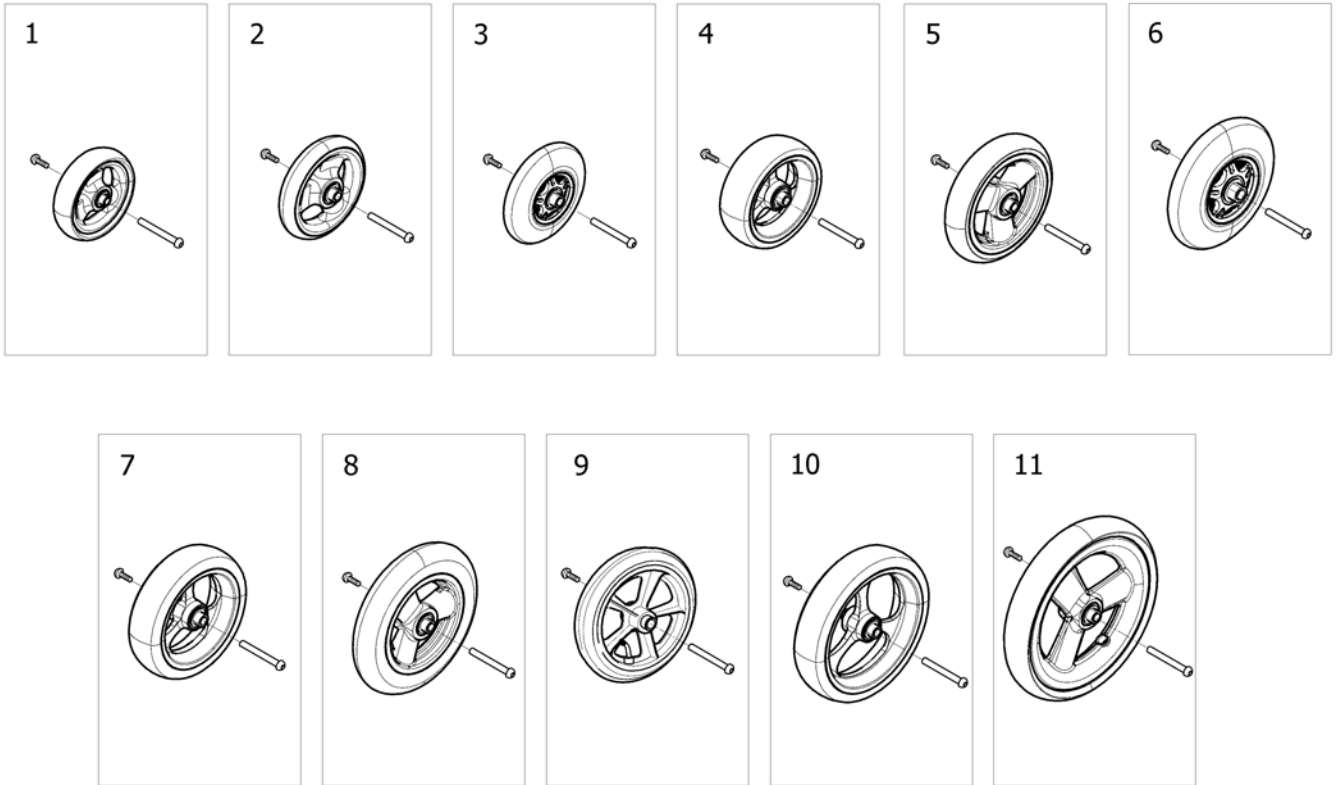

Front wheels

ISP51589961

Pos.	Part number	Description	Valid from → until	Qty
1	SP1584356	Front wheel, 4", softroll for fork W40mm [SJ_7000]		2
2	SP1584357	Front wheel, 4" x 1", solid for fork W40mm [SJ_7020]		2
3	SP1584358	Front wheel, 4", solid lights for fork W40mm [SJ_7030]		2
4	SP1584359	Front wheel, 4", alu softroll for fork W40mm [SJ_7040]		2
5	SP1584354	Front wheel, 5" x 1", solid for fork W40mm [SJ_7055]		2
6	SP1584355	Front wheel, 5", solid lights for fork W40mm [SJ_7060]		2
7	SP1584360	Front wheel, 5", alu softroll for fork W40mm [SJ_7070]		2
8	SP1584238	Front wheel, 6" x 1", solid for fork W40mm [SJ_7080]		2
9	SP1584239	Front wheel, 6" x 1", pneumatic for fork W40mm [SJ_7090]		2
10	SP1584361	Front wheel, 6", alu softroll for fork W40mm [SJ_7100]		2
11	SP1584236	Front wheel, 7" x 1", solid for fork W40mm [SJ_7110]		2