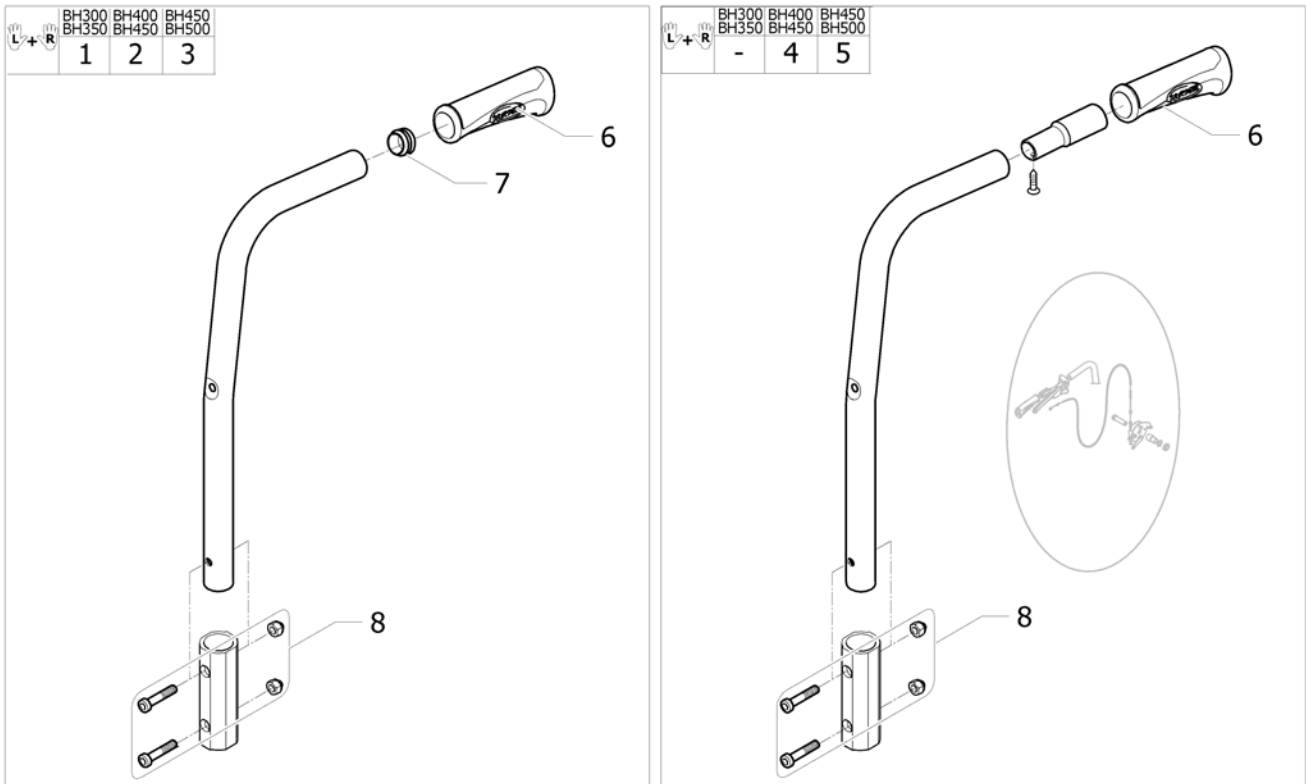

Backrest fixed height, fixed pushhandle

ISPS1582183 ~ sps1582183

Pos.	Part number	Description	Valid from → until	Qty
1	SP1584782	Backrest fixed, low, height 300/350mm + pushhandle [SJ_2100/SJ_2103/SJ_2106]		1
2	SP1584783	Backrest fixed, medium, height 400/450mm + pushhandle [SJ_2110/SJ_2113/SJ_2116]		1
3	SP1584784	Backrest fixed, high, height 450/500mm + pushhandle [SJ_2120/SJ_2123/SJ_2126]		1
4	SP1601901	Backrest fixed with insert, medium, height 400/450mm + pushhandle [SJ_2110/SJ_2113/SJ_2116+SJ_8160]		1
5	SP1601902	Backrest fixed with insert, medium, height 450/500mm + pushhandle [SJ_2120/SJ_2123/SJ_2126+SJ_8160]		1
6	1435420	Handle Invacare for backrest Ø20mm		2
7	1418112	Crossbrace back cap Ø22x15mm		2
8	SP1589826	Kit fixation for fixed backrest		2