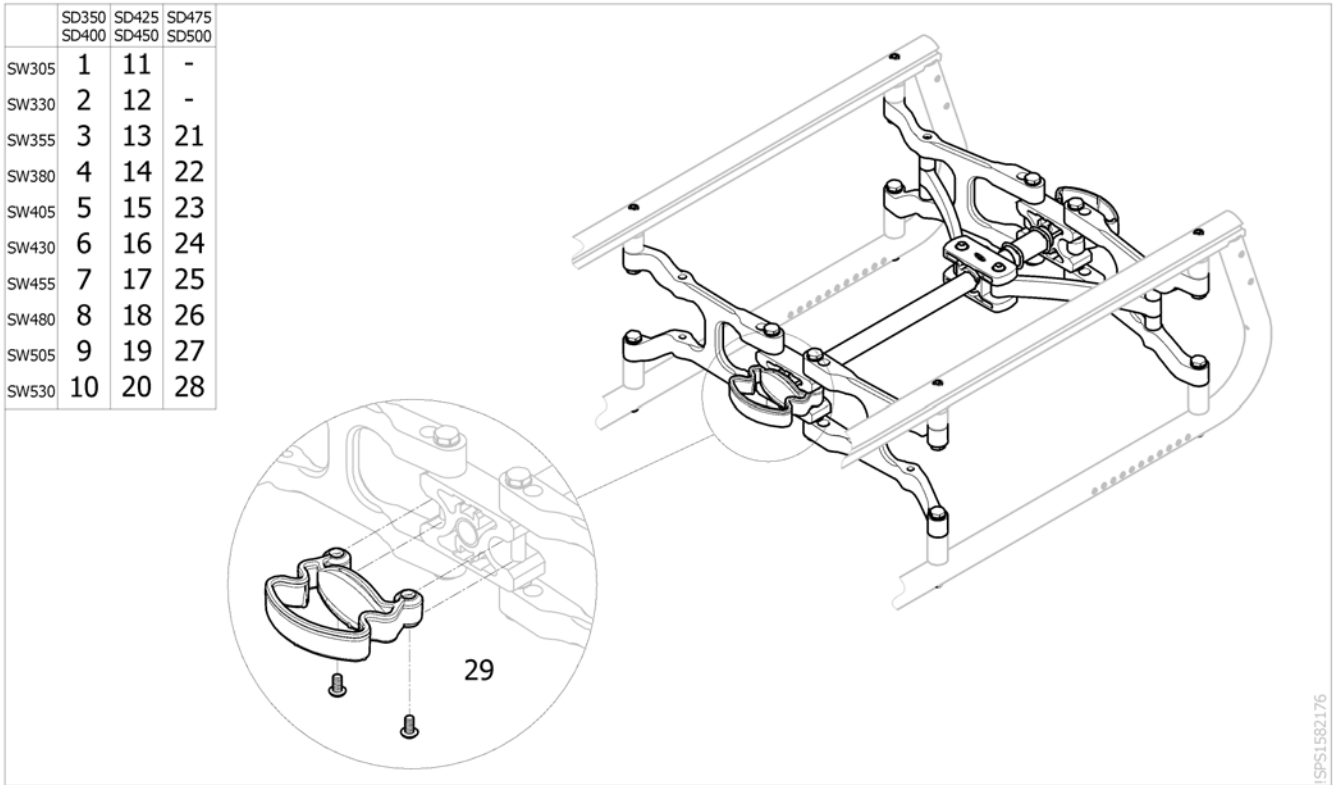

Folding system

Pos.	Part number	Description	Valid from → until	Qty
1	SP1583191	Folding system, SW305 mm x SD350/375/400 mm		1
2	SP1583193	Folding system, SW330 mm x SD350/375/400 mm		1
3	SP1583195	Folding system, SW355 mm x SD350/375/400 mm		1
4	SP1583198	Folding system, SW380 mm x SD350/375/400 mm		1
5	SP1583253	Folding system, SW405 mm x SD350/375/400 mm		1
6	SP1583262	Folding system, SW430 mm x SD350/375/400 mm		1
7	SP1583265	Folding system, SW455 mm x SD350/375/400 mm		1
8	SP1583268	Folding system, SW480 mm x SD350/375/400 mm		1
9	SP1589975	Folding system, SW505 mm x SD400 mm		1
10	SP1589976	Folding system, SW530 mm x SD400 mm		1
11	SP1583192	Folding system, SW305 mm x SD425/450 mm		1
12	SP1583194	Folding system, SW330 mm x SD425/450 mm		1
13	SP1583196	Folding system, SW355 mm x SD425/450 mm		1
14	SP1583199	Folding system, SW380 mm x SD425/450 mm		1
15	SP1583260	Folding System, SW405 mm x SD425/450 mm		1
16	SP1583263	Folding system, SW430 mm x SD425/450 mm		1
17	SP1583266	Folding system, SW455 mm x SD425/450 mm		1
18	SP1583269	Folding system, SW425 mm x SD425/450 mm		1
19	SP1583271	Folding system, SW505 mm x SD425/450 mm		1
20	SP1583313	Folding system, SW530 mm x SD425/450 mm		1
21	SP1583197	Folding system, SW355 mm x SD475/500 mm		1
22	SP1583252	Folding system, SW380 mm x SD475/500 mm		1
23	SP1583261	Folding system, SW475 mm x SD475/500 mm		1
24	SP1583264	Folding system, SW430 mm x SD475/500 mm		1
25	SP1583267	Folding system, SW455 mm x SD475/500 mm		1
26	SP1583270	Folding system, SW480 mm x SD475/500 mm		1
27	SP1583272	Folding system, SW505 mm x SD475/500 mm		1
28	SP1583314	Folding system, SW530 mm x SD475/500 mm		1
29	SP1589803	Kit handle + screw for folding system		1