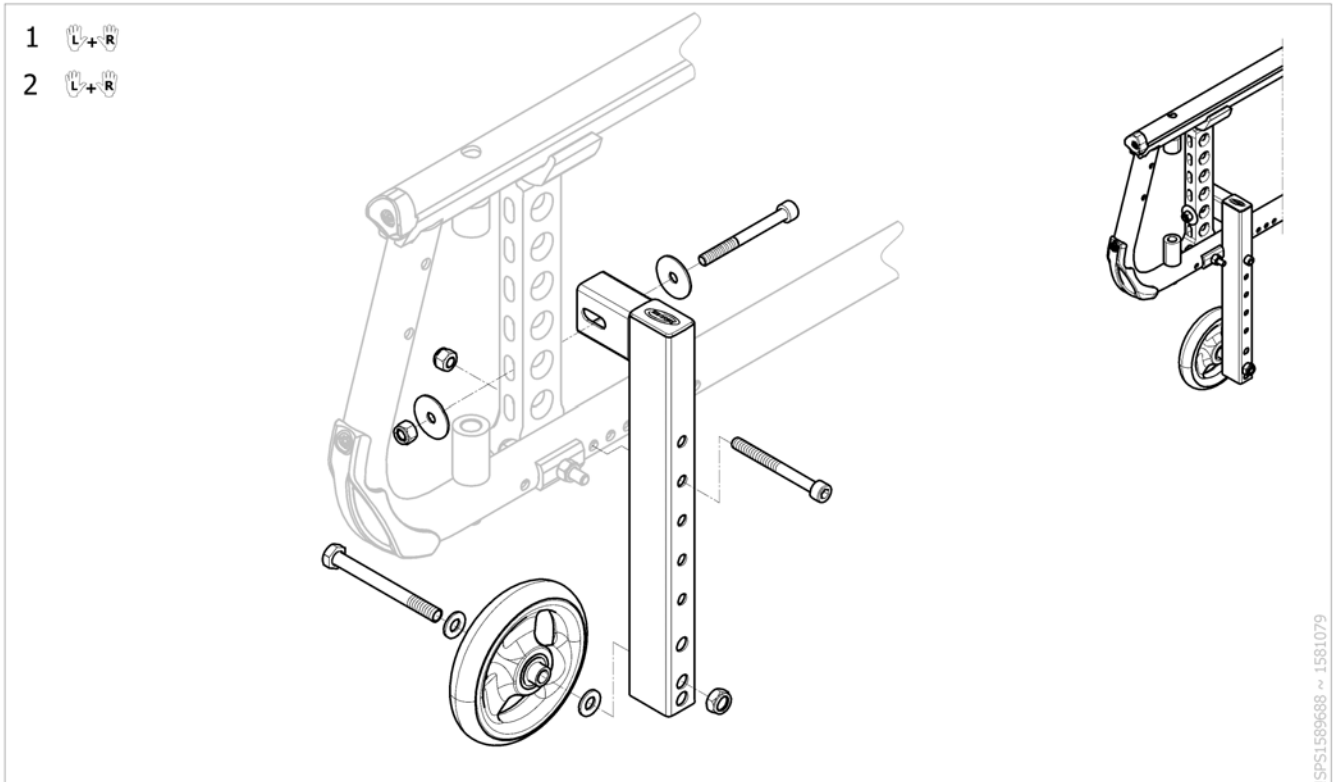

Kit anti barrier

Pos.	Part number	Description	Valid from → until	Qty
1	SP1590532	Kit anti barrier low		1
2	SP1590533	Kit anti barrier high		1

Seating Options

-<SPACATION>S92

Pos.	Part number	Description	Valid from → until	Qty
1	-	Cushion foam Nylon & anti-slip cover <i>[SJ_5000] ONLY FOR EUROPE</i>		1
2	-	Matrx Flo-Tech CONTOUR VISCO cushions <i>[SJ_5010] ONLY FOR EUROPE</i>		1
3	-	Matrx Flo-Tech IMAGE cushions <i>[SJ_5020] ONLY FOR EUROPE</i>		1
4	-	Matrx Flo-Tech LITE cushions <i>[SJ_5030] ONLY FOR EUROPE</i>		1
5	-	Matrx Flo-Tech XTRA cushions <i>[SJ_5040] ONLY FOR EUROPE</i>		1
6	-	Matrx VI Cushions <i>[SJ_5042] ONLY FOR EUROPE</i>		1
7	-	Matrx LIBRA Cushions <i>[SJ_5044] ONLY FOR EUROPE</i>		1
8	-	Clip to keep the chair folded <i>[SJ_5100]</i>		1
9	-	Heels strap <i>[SJ_5300]</i>		1
10	-	Calf strap <i>[SJ_5400]</i>		1
11	-	Folding backbrace <i>[SJ_5500]</i>		1