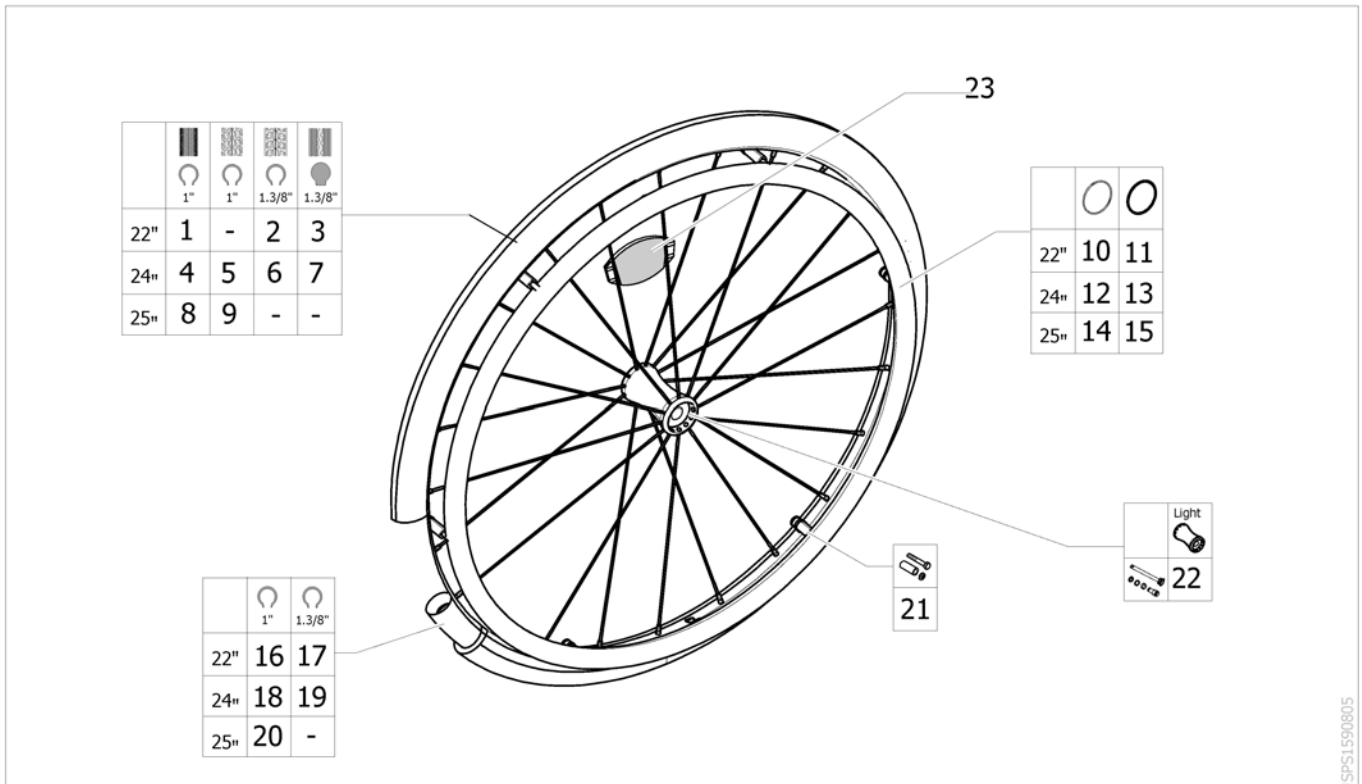

Lightweight wheels accessories

ISPS1590805

Pos.	Part number	Description	Valid from → until	Qty
2	0036-30035	Pneumatic tyre, 22" x 1.3/8", grey [SJ_7210+SJ_7305]		2
3	0036-10014	Solid tyre, 22" x 1.3/8", grey [SJ_7210+SJ_7300]		2
4	1026138	24" x 1. non marking pneumatic tyre Replace SP1585334	2015-09-02 →	2
5	SP1585331	Pneumatic tyre, 24" x 1", Marathon Plus Evo [SJ_7240+SJ_7320]		2
6	0036-30001	Pneumatic tyre, 24" x 1.3/8", grey [SJ_7240+SJ_7305]		2
7	0036-10013	Solid tyre, 24" x 1.3/8", grey [SJ_7240+SJ_7300]		2
9	SP1585332	Pneumatic tyre, 25" x 1", Marathon Plus Evo [SJ_7250+SJ_7320]		2
10	SP1601462	Kit aluminium handrim 22", 6 fixations, Lightweight [SJ_7210+SJ_7400]		2
11	SP1601463	Kit anti-slip handrim 22", 6 fixations, Lightweight [SJ_7210+SJ_7420]		2
12	SP1601464	Kit aluminium handrim 24", 6 fixations, Lightweight [SJ_7240+SJ_7400]		2
13	SP1601465	Kit anti-slip handrim 24", 6 fixations, Lightweight [SJ_7240+SJ_7420]		2
14	SP1601466	Kit aluminium handrim 25", 6 fixations, Lightweight [SJ_7250+SJ_7400]		2
15	SP1601467	Kit anti-slip handrim 25", 6 fixations, Lightweight [SJ_7250+SJ_7420]		2
16	1061214	22" (501) Tube (Presta Valve) [SJ_7210+SJ_7310]		2
17	0036-20007	Inner tube, 22" x 1.3/8" [SJ_7210+SJ_7305]		2
18	1032240	Inner tube, 24" x 1" [SJ_7240+SJ_7310/SJ_7320]		2
19	0036-20001	Inner tube, 24" x 1.3/8" [SJ_7240+SJ_7305]		2
20	SP1430886	Inner tube, 25", for High-Performance wheel [SJ_7250+SJ_7310/SJ_7320]		2