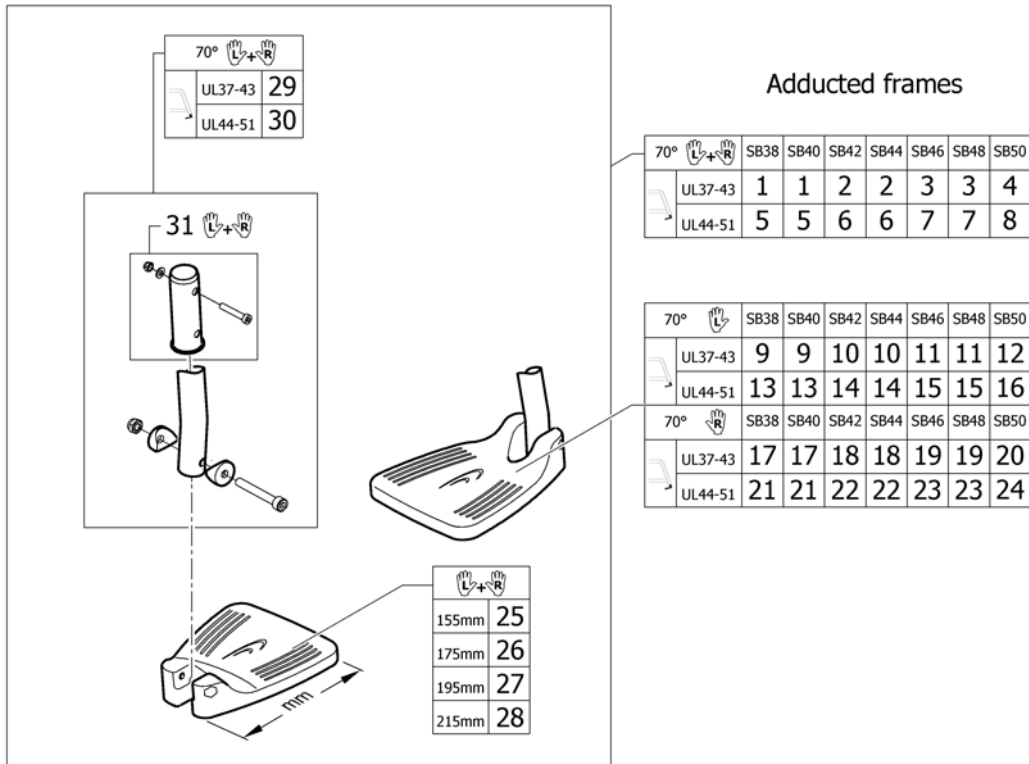

Footrest 2-pieces for 70° front frames adducted

Pos.	Part number	Description	Valid from → until	Qty
1	1544826	Footrest 2-pc. 155mm, for frame 70° & 80° short, pair, complete		1
2	1544827	Footrest 2-pc. 175mm, for frame 70° & 80° short, pair, complete		1
3	1544828	Footrest 2-pc. 195mm, for frame 70° & 80° short, pair, complete		1
4	1544906	Footrest 2-pc. 215mm, for frame 70° & 80° short, pair, complete		1
5	1544908	Footrest 2-pc. 155mm, for frame 70° & 80° long, pair, complete		1
6	1544909	Footrest 2-pc. 175mm, for frame 70° & 80° long, pair, complete		1
7	1544910	Footrest 2-pc. 195mm, for frame 70° & 80° long, pair, complete		1
8	1544911	Footrest 2-pc. 215mm, for frame 70° & 80° long, pair, complete		1
9	1545357	Footrest 2-pc. 155mm, for frame 70° & 80° short, left, complete		1
10	1545358	Footrest 2-pc. 175mm, for frame 70° & 80° short, left, complete		1
11	1545359	Footrest 2-pc. 195mm, for frame 70° & 80° short, left, complete		1
12	1545360	Footrest 2-pc. 215mm, for frame 70° & 80° short, left, complete		1
13	1545362	Footrest 2-pc. 155mm, for frame 70° & 80° long, left, complete		1
14	1545363	Footrest 2-pc. 175mm, for frame 70° & 80° long, left, complete		1
15	1545364	Footrest 2-pc. 195mm, for frame 70° & 80° long, left, complete		1
16	1545365	Footrest 2-pc. 215mm, for frame 70° & 80° long, left, complete		1
17	1545372	Footrest 2-pc. 155mm, for frame 70° & 80° short, right, complete		1
18	1545373	Footrest 2-pc. 175mm, for frame 70° & 80° short, right, complete		1
19	1545374	Footrest 2-pc. 195mm, for frame 70° & 80° short, right, complete		1
20	1545375	Footrest 2-pc. 215mm, for frame 70° & 80° short, right, complete		1
21	1545377	Footrest 2-pc. 155mm, for frame 70° & 80° long, right, complete		1
22	1545378	Footrest 2-pc. 175mm, for frame 70° & 80° long, right, complete		1
23	1545379	Footrest 2-pc. 195mm, for frame 70° & 80° long, right, complete		1
24	1545380	Footrest 2-pc. 215mm, for frame 70° & 80° long, right, complete		1
25	1579331	Footrest 2-pc. 155mm, pair <i>Replaces 1432350 and 1432351</i>		1
26	1579332	Footrest 2-pc. 175mm, pair <i>Replaces 1432352 and 1432353</i>		1
27	1579333	Footrest 2-pc. 195mm, pair <i>Replaces 1432354 and 1432355</i>		1
28	1579334	Footrest 2-pc. 215mm, pair <i>Replaces 1432356 and 1432357</i>		1