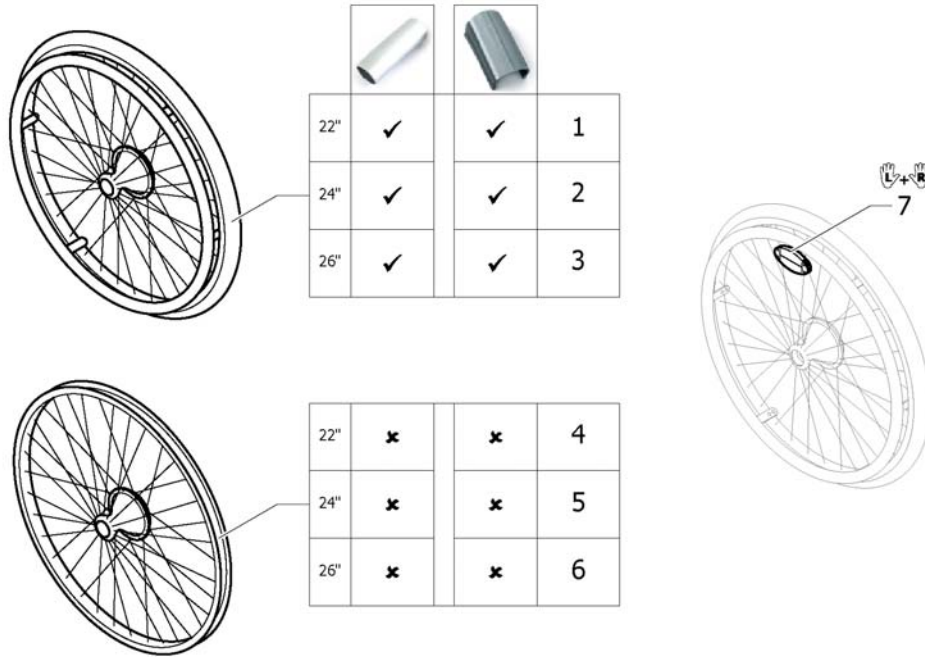

Drumbrake wheel

Pos.	Part number	Description	Valid from → until	Qty
1	1445495	Rear wheel 22" Drumbrake Octopus, handrim, tyre light wall		2
2	1445496	Rear wheel 24" Drumbrake Octopus, handrim, tyre light weight		2
3	1445497	Rear wheel 26" Drumbrake Octopus, handrim, tyre light weight		2
4	1445492	Rear wheel 22" Drumbrake Octopus, without handrim, without tyre		2
5	1445493	Rear wheel 24" Drumbrake Octopus, without handrim, without tyre		2
6	1445494	Rear wheel 26" Drumbrake Octopus, without handrim, without tyre		2
7	1571073	Spokereflection, pair <i>Replaces 220.1033</i>		1