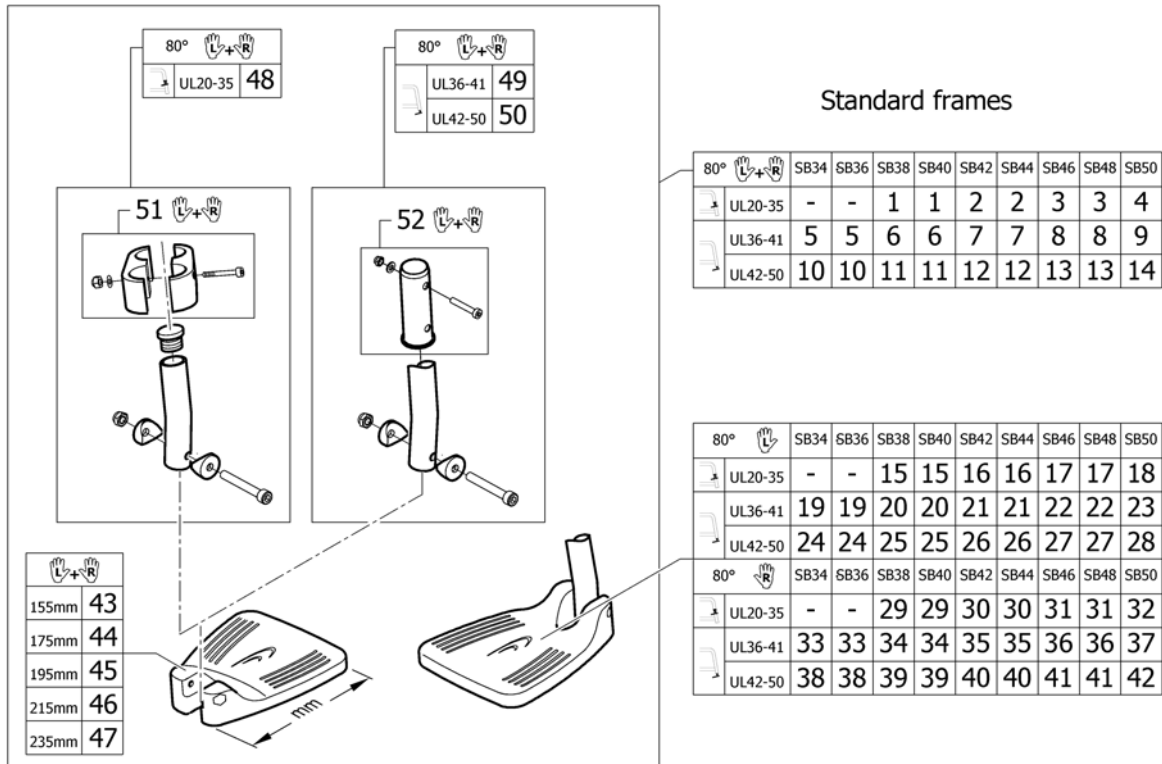

Footrest 2-pieces for 80° front frames standard

Pos.	Part number	Description	Valid from → until	Qty
1	1544821	Footrest 2-pc. 155mm, for frame 70° & 80° high mounted, pair, complete		1
2	1544822	Footrest 2-pc. 175mm, for frame 70° & 80° high mounted, pair, complete		1
3	1544823	Footrest 2-pc. 195mm, for frame 70° & 80° high mounted, pair, complete		1
4	1544824	Footrest 2-pc. 215mm, for frame 70° & 80° high mounted, pair, complete		1
5	1544826	Footrest 2-pc. 155mm, for frame 70° & 80° short, pair, complete		1
6	1544827	Footrest 2-pc. 175mm, for frame 70° & 80° short, pair, complete		1
7	1544828	Footrest 2-pc. 195mm, for frame 70° & 80° short, pair, complete		1
8	1544906	Footrest 2-pc. 215mm, for frame 70° & 80° short, pair, complete		1
9	1544907	Footrest 2-pc. 235mm, for frame 70° & 80° short, pair, complete		1
10	1544908	Footrest 2-pc. 155mm, for frame 70° & 80° long, pair, complete		1
11	1544909	Footrest 2-pc. 175mm, for frame 70° & 80° long, pair, complete		1
12	1544910	Footrest 2-pc. 195mm, for frame 70° & 80° long, pair, complete		1
13	1544911	Footrest 2-pc. 215mm, for frame 70° & 80° long, pair, complete		1
14	1544912	Footrest 2-pc. 235mm, for frame 70° & 80° long, pair, complete		1
15	1544913	Footrest 2-pc. 155mm, for frame 70° & 80° high mounted, left, complete		1
16	1544914	Footrest 2-pc. 175mm, for frame 70° & 80° high mounted, left, complete		1
17	1544915	Footrest 2-pc. 195mm, for frame 70° & 80° high mounted, left, complete		1
18	1544916	Footrest 2-pc. 215mm, for frame 70° & 80° high mounted, left, complete		1
19	1545357	Footrest 2-pc. 155mm, for frame 70° & 80° short, left, complete		1
20	1545358	Footrest 2-pc. 175mm, for frame 70° & 80° short, left, complete		1
21	1545359	Footrest 2-pc. 195mm, for frame 70° & 80° short, left, complete		1
22	1545360	Footrest 2-pc. 215mm, for frame 70° & 80° short, left, complete		1
23	1545361	Footrest 2-pc. 235mm, for frame 70° & 80° short, left, complete		1
24	1545362	Footrest 2-pc. 155mm, for frame 70° & 80° long, left, complete		1
25	1545363	Footrest 2-pc. 175mm, for frame 70° & 80° long, left, complete		1
26	1545364	Footrest 2-pc. 195mm, for frame 70° & 80° long, left, complete		1
27	1545365	Footrest 2-pc. 215mm, for frame 70° & 80° long, left, complete		1
28	1545366	Footrest 2-pc. 235mm, for frame 70° & 80° long, left, complete		1
29	1545367	Footrest 2-pc. 155mm, for frame 70° & 80° high mounted, right, complete		1
30	1545368	Footrest 2-pc. 175mm, for frame 70° & 80° high mounted, right, complete		1
31	1545369	Footrest 2-pc. 195mm, for frame 70° & 80° high mounted, right, complete		1