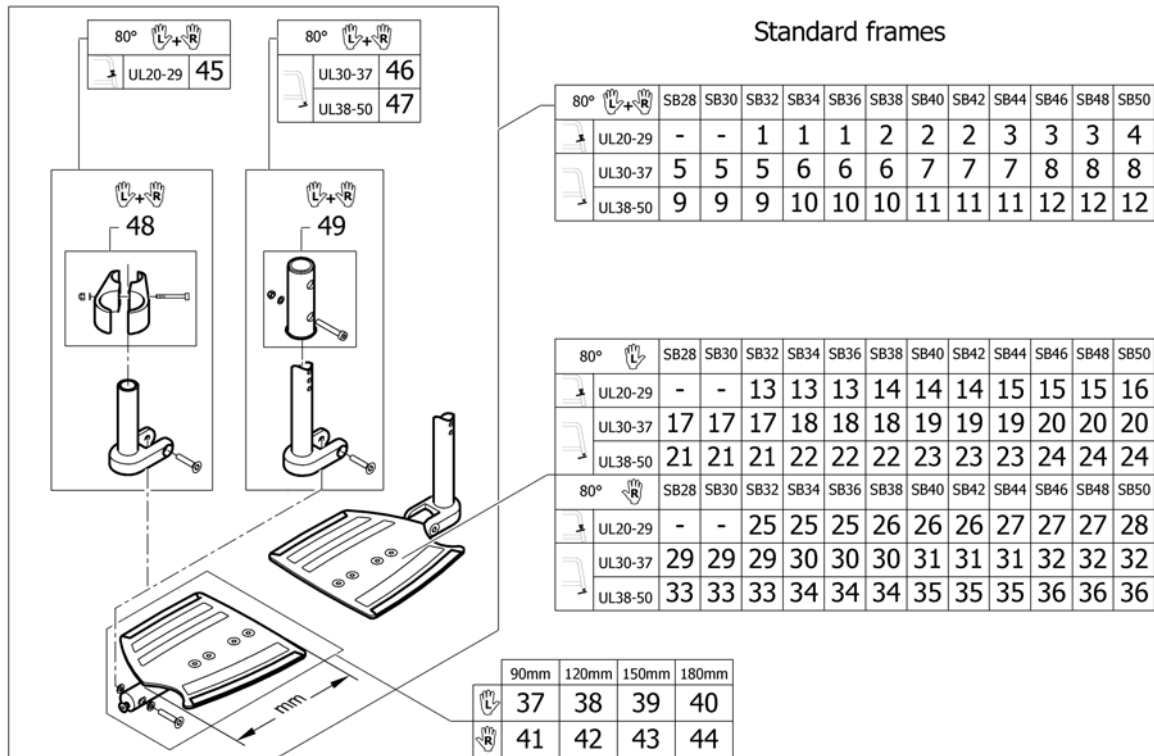

Footrest carbon 2-pieces for 80° front frames standard

Pos.	Part number	Description	Valid from → until	Qty
1	1545434	Footrest carbon 2-pc. 90mm, high mounted, pair, complete		1
2	1545435	Footrest carbon 2-pc. 120mm, high mounted, pair, complete		1
3	1545436	Footrest carbon 2-pc. 150mm, high mounted, pair, complete		1
4	1545437	Footrest carbon 2-pc. 180mm, high mounted, pair, complete		1
5	1545438	Footrest carbon 2-pc. 90mm, short, pair, complete		1
6	1545439	Footrest carbon 2-pc. 120mm, short, pair, complete		1
7	1545440	Footrest carbon 2-pc. 150mm, short, pair, complete		1
8	1545441	Footrest carbon 2-pc. 180mm, short, pair, complete		1
9	1545442	Footrest carbon 2-pc. 90mm, long, pair, complete		1
10	1545443	Footrest carbon 2-pc. 120mm, long, pair, complete		1
11	1545444	Footrest carbon 2-pc. 150mm, long, pair, complete		1
12	1545445	Footrest carbon 2-pc. 180mm, long, pair, complete		1
13	1545772	Footrest carbon 2-pc. 90mm, high mounted, left, complete		1
14	1545773	Footrest carbon 2-pc. 120mm, high mounted, left, complete		1
15	1545774	Footrest carbon 2-pc. 150mm, high mounted, left, complete		1
16	1545775	Footrest carbon 2-pc. 180mm, high mounted, left, complete		1
17	1545776	Footrest carbon 2-pc. 90mm, short, left, complete		1
18	1545777	Footrest carbon 2-pc. 120mm, short, left, complete		1
19	1545778	Footrest carbon 2-pc. 150mm, short, left, complete		1
20	1545779	Footrest carbon 2-pc. 180mm, short, left, complete		1
21	1545780	Footrest carbon 2-pc. 90mm, long, left, complete		1
22	1545781	Footrest carbon 2-pc. 120mm, long, left, complete		1
23	1545782	Footrest carbon 2-pc. 150mm, long, left, complete		1
24	1545783	Footrest carbon 2-pc. 180mm, long, left, complete		1
25	1545760	Footrest carbon 2-pc. 90mm, high mounted, right, complete		1
26	1545761	Footrest carbon 2-pc. 120mm, high mounted, right, complete		1
27	1545762	Footrest carbon 2-pc. 150mm, high mounted, right, complete		1
28	1545763	Footrest carbon 2-pc. 180mm, high mounted, right, complete		1
29	1545764	Footrest carbon 2-pc. 90mm, short, right, complete		1
30	1545765	Footrest carbon 2-pc. 120mm, short, right, complete		1
31	1545766	Footrest carbon 2-pc. 150mm, short, right, complete		1