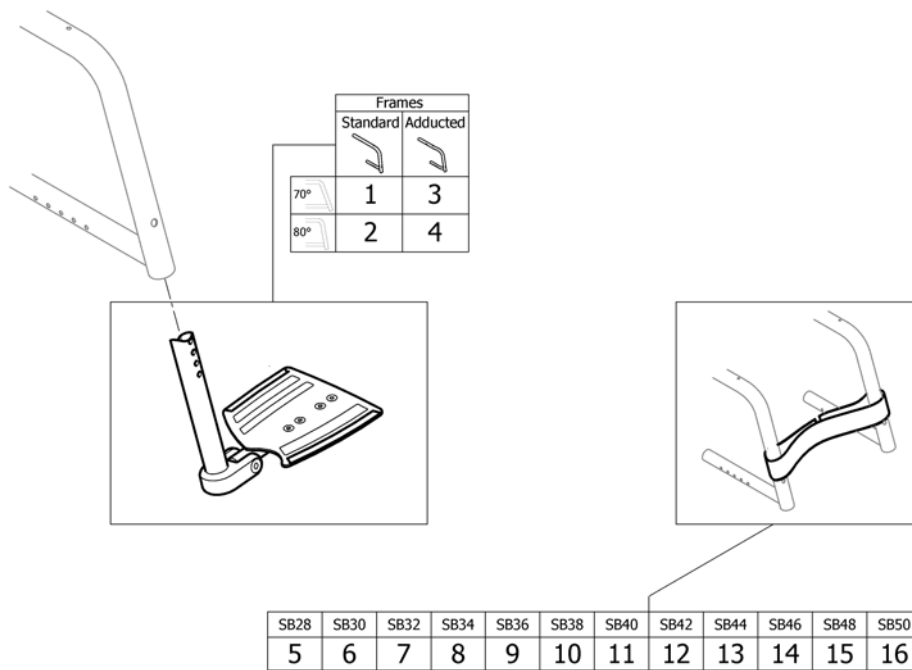

Footrest carbon 2-pieces

Pos.	Part number	Description	Valid from → until	Qty
1	-	Footrest carbon 2-pieces for 70° front frames standard		1
2	-	Footrest carbon 2-pieces for 80° front frames standard		1
3	-	Footrest carbon 2-pieces for 70° front frames adducted		1
4	-	Footrest carbon 2-pieces for 80° front frames adducted		1
5	1536070	Calf strap complete, SB28		1
6	1536071	Calf strap complete, SB30		1
7	1536072	Calf strap complete, SB32		1
8	1536073	Calf strap complete, SB34		1
9	1536074	Calf strap complete, SB36		1
10	1536075	Calf strap complete, SB38		1
11	1536076	Calf strap complete, SB40		1
12	1536077	Calf strap complete, SB42		1
13	1536078	Calf strap complete, SB44		1
14	1536079	Calf strap complete, SB46		1
15	1536080	Calf strap complete, SB48		1
16	1536081	Calf strap complete, SB50		1