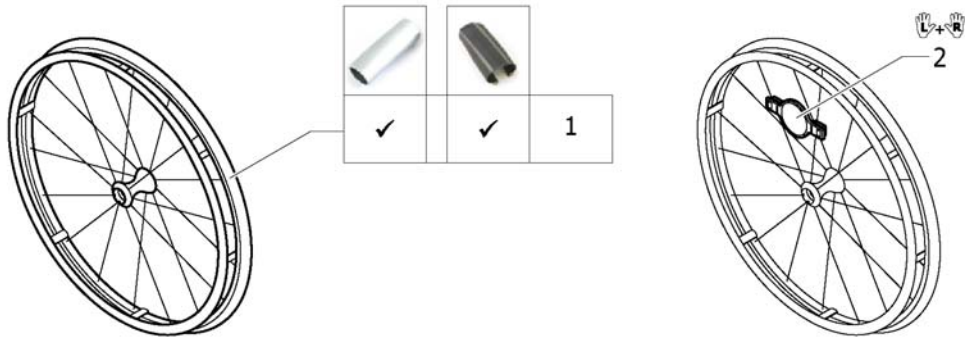

Ultra-light fibre wheel

Pos.	Part number	Description	Valid from → until	Qty
1	1578804	Ultra-light fibre wheel with tyre Schwalbe One <i>Replaces 1547628</i>	2013-11-20 → 2013-12-31	2
2	1571088	Spoke reflection for Spinergy wheel, pair <i>Replaces 1451931</i>		1