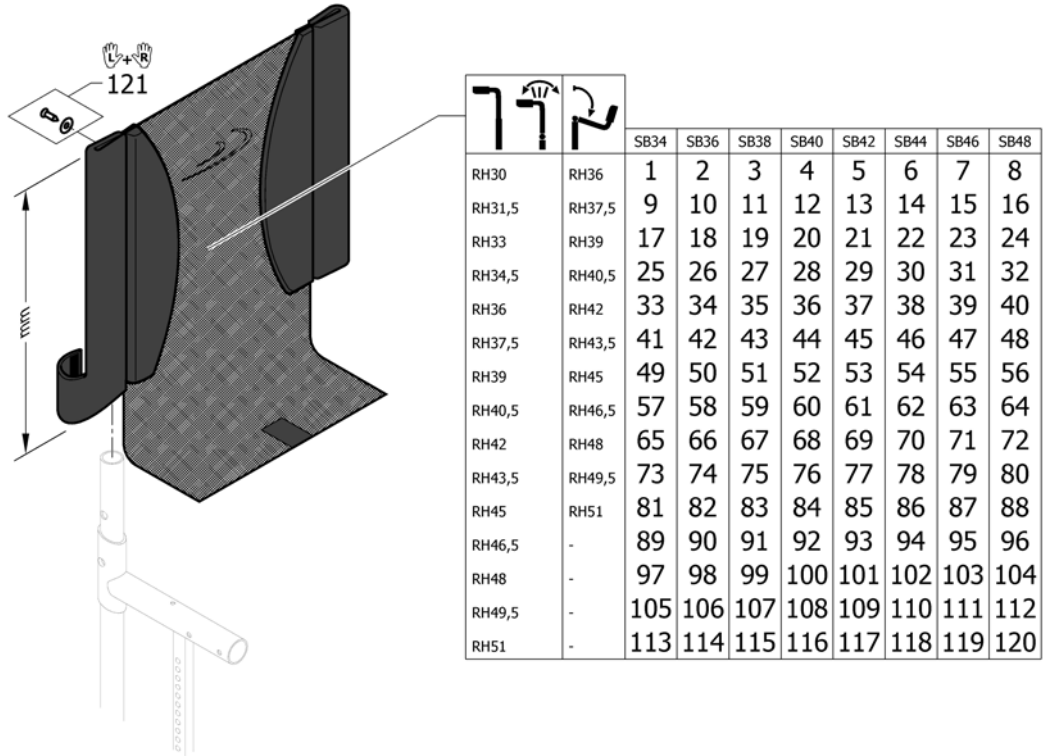

Backrest cover light

Pos.	Part number	Description	Valid from → until	Qty
1	1559117	Backrest cover light SB34 x 240mm		1
2	1559280	Backrest cover light SB36 x 240mm		1
3	1559556	Backrest cover light SB38 x 240mm		1
4	1560071	Backrest cover light SB40 x 240mm		1
5	1560129	Backrest cover light SB42 x 240mm		1
6	1560144	Backrest cover light SB44 x 240mm		1
7	1560159	Backrest cover light SB46 x 240mm		1
8	1560174	Backrest cover light SB48 x 240mm		1
9	1559118	Backrest cover light SB34 x 255mm		1
10	1559281	Backrest cover light SB36 x 255mm		1
11	1559557	Backrest cover light SB38 x 255mm		1
12	1560072	Backrest cover light SB40 x 255mm		1
13	1560130	Backrest cover light SB42 x 255mm		1
14	1560145	Backrest cover light SB44 x 255mm		1
15	1560160	Backrest cover light SB46 x 255mm		1
16	1560175	Backrest cover light SB48 x 255mm		1
17	1559119	Backrest cover light SB34 x 270mm		1
18	1559282	Backrest cover light SB36 x 270mm		1
19	1559558	Backrest cover light SB38 x 270mm		1
20	1560073	Backrest cover light SB40 x 270mm		1
21	1560131	Backrest cover light SB42 x 270mm		1
22	1560146	Backrest cover light SB44 x 270mm		1
23	1560161	Backrest cover light SB46 x 270mm		1
24	1560176	Backrest cover light SB48 x 270mm		1
25	1559120	Backrest cover light SB34 x 285mm		1
26	1559283	Backrest cover light SB36 x 285mm		1
27	1559559	Backrest cover light SB38 x 285mm		1
28	1560117	Backrest cover light SB40 x 285mm		1
29	1560132	Backrest cover light SB42 x 285mm		1
30	1560147	Backrest cover light SB44 x 285mm		1
31	1560162	Backrest cover light SB46 x 285mm		1