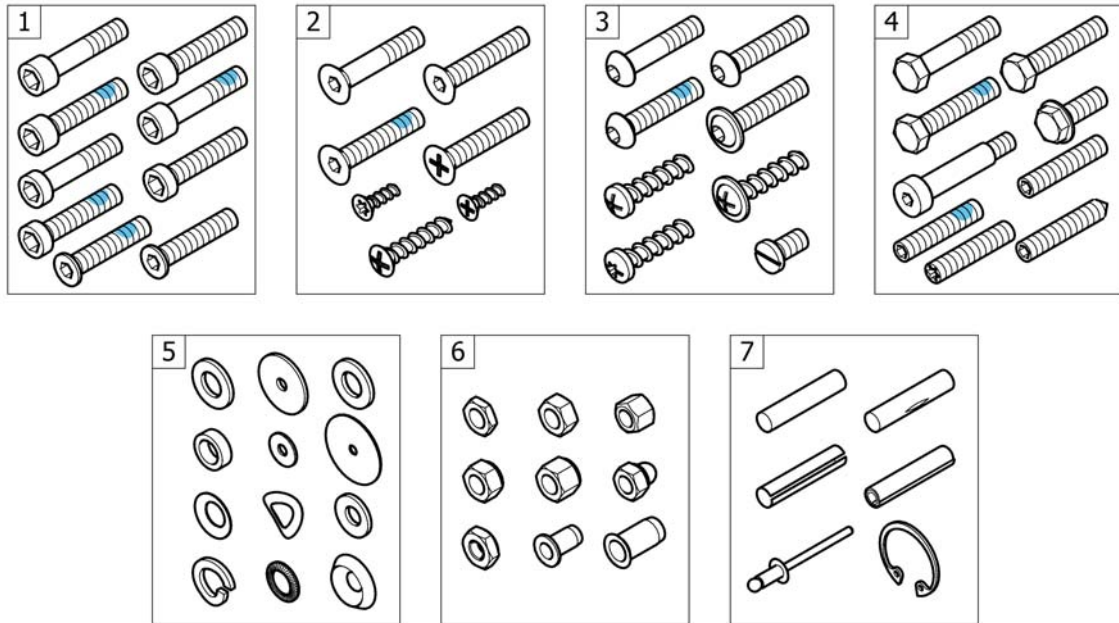

Fixation: screws, ...

Pos.	Part number	Description	Valid from → until	Qty
1	-	Socket head cap screws		1
2	-	Countersunk screws		1
3	-	Button head screws		1
4	-	Hex-head screws, diverse, ...		1
5	-	Washers		1
6	-	Nuts		1
7	-	Pins, rivets, ...		1