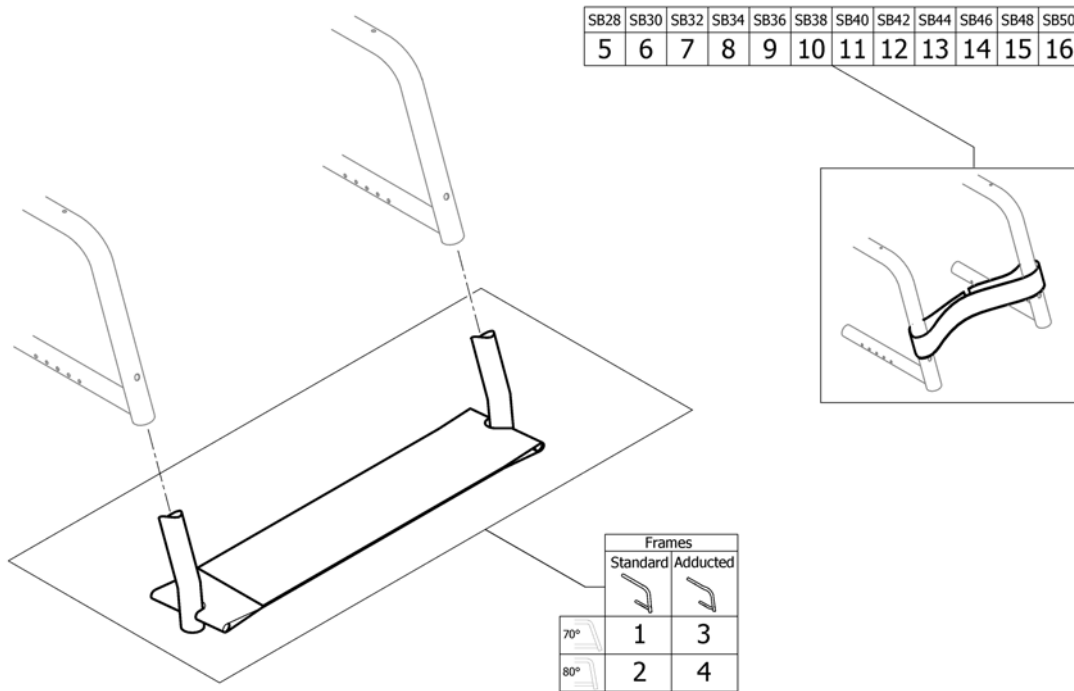

Footband

Pos.	Part number	Description	Valid from → until	Qty
1	-	Footband for 70° front frames standard		1
2	-	Footband for 80° front frames standard		1
3	-	Footband for 70° front frames adducted		1
4	-	Footband for 80° front frames adducted		1
5	1536070	Calf strap complete, SB28		1
6	1536071	Calf strap complete, SB30		1
7	1536072	Calf strap complete, SB32		1
8	1536073	Calf strap complete, SB34		1
9	1536074	Calf strap complete, SB36		1
10	1536075	Calf strap complete, SB38		1
11	1536076	Calf strap complete, SB40		1
12	1536077	Calf strap complete, SB42		1
13	1536078	Calf strap complete, SB44		1
14	1536079	Calf strap complete, SB46		1
15	1536080	Calf strap complete, SB48		1
16	1536081	Calf strap complete, SB50		1