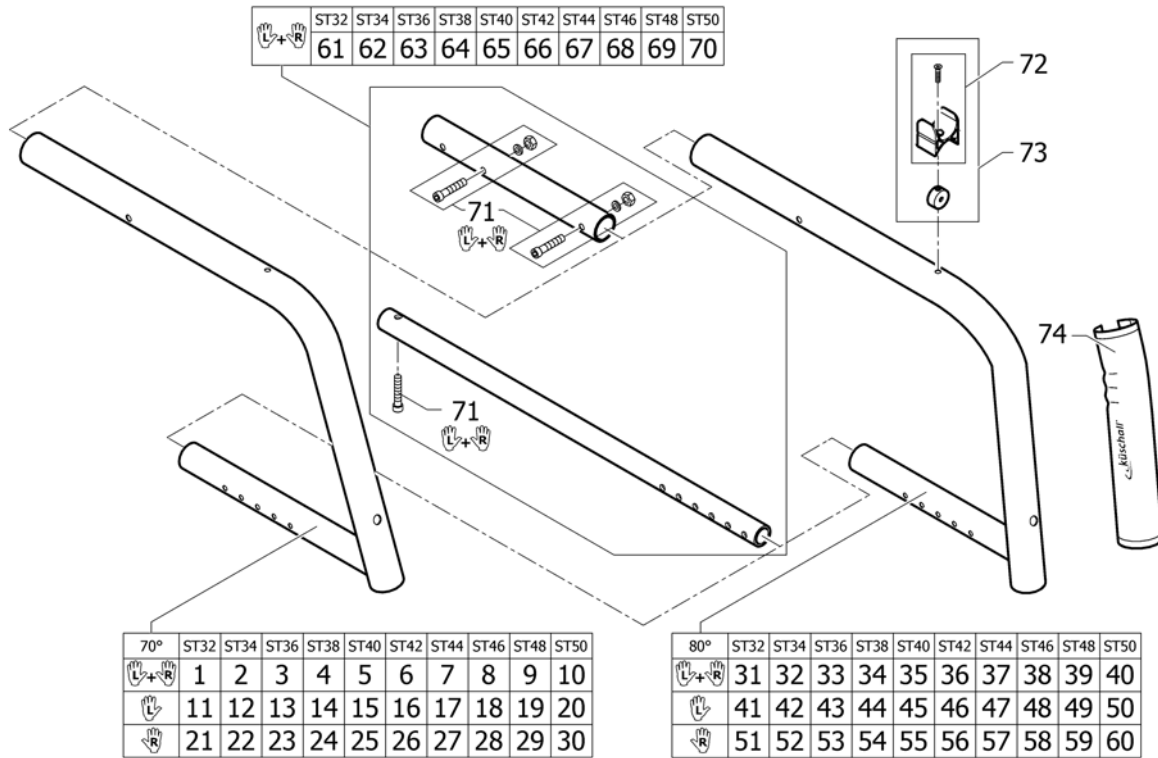

Front frames standard

Pos.	Part number	Description	Valid from → until	Qty
1	1539782-0121	Front frame 70° ST32, black-grey rustico, pair	2012-01-01 → 2013-12-31	1
1	1539782-0122	Front frame 70° ST32, golden beach, pair	2013-01-01 → 2013-12-31	1
1	1539782-0184	Front frame 70° ST32, mercury blue, pair	2014-01-01 →	1
1	1539782-0185	Front frame 70° ST32, dynamite orange, pair	2014-01-01 →	1
1	1539782-0186	Front frame 70° ST32, atomic violet, pair	2014-01-01 →	1
1	1539782-0187	Front frame 70° ST32, nitro pink, pair	2014-01-01 →	1
1	1539782-0411	Front frame 70° ST32, black, matt, pair	2010-07-01 →	1
1	1539782-0419	Front frame 70° ST32, silver grey, pair		1
1	1539782-0442	Front frame 70° ST32, night shimmer, pair		1
1	1539782-0445	Front frame 70° ST32, ivory white, pair	2010-07-01 →	1
1	1539782-0446	Front frame 70° ST32, purple fire, pair		1
1	1539782-0447	Front frame 70° ST32, emerald green, pair	2009-10-01 → 2012-12-31	1
1	1539782-0448	Front frame 70° ST32, midnight blue, pair	2009-10-01 → 2012-12-31	1
1	1539782-0449	Front frame 70° ST32, umber glaze, pair	2009-10-01 → 2013-12-31	1
1	1539782-0450	Front frame 70° ST32, smokey grey, pair		1
1	1539782-0451	Front frame 70° ST32, flashy yellow, pair	2011-07-01 → 2013-12-31	1
1	1539782-3524	Front frame 70° ST32, royal red, pair		1
1	1539782-5969	Front frame 70° ST32, royal blue, pair		1
1	1539782-9005	Front frame 70° ST32, black, glossy, pair		1
2	1539783-0121	Front frame 70° ST34, black-grey rustico, pair	2012-01-01 → 2013-12-31	1
2	1539783-0122	Front frame 70° ST34, golden beach, pair	2013-01-01 → 2013-12-31	1
2	1539783-0184	Front frame 70° ST34, mercury blue, pair	2014-01-01 →	1
2	1539783-0185	Front frame 70° ST34, dynamite orange, pair	2014-01-01 →	1
2	1539783-0186	Front frame 70° ST34, atomic violet, pair	2014-01-01 →	1
2	1539783-0187	Front frame 70° ST34, nitro pink, pair	2014-01-01 →	1