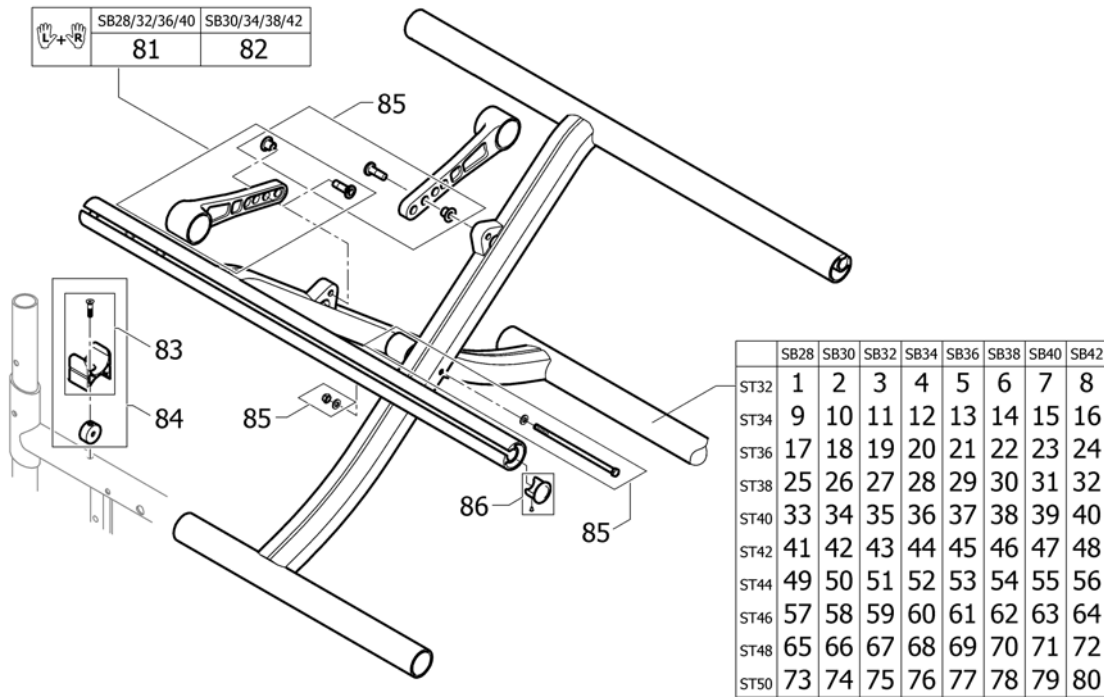

Cross brace single, SB28-42

Pos.	Part number	Description	Valid from → until	Qty
1	1536959-0121	Cross-brace single, SB28 ST32, black-grey rustico	2012-01-01 → 2013-12-31	1
1	1536959-0122	Cross-brace single, SB28 ST32, golden beach	2013-01-01 → 2013-12-31	1
1	1536959-0411	Cross-brace single, SB28 ST32, black, matt	2010-07-01 →	1
1	1536959-0419	Cross-brace single, SB28 ST32, silver grey		1
1	1536959-0442	Cross-brace single, SB28 ST32, night shimmer		1
1	1536959-0445	Cross-brace single, SB28 ST32, ivory white	2010-07-01 →	1
1	1536959-0446	Cross-brace single, SB28 ST32, purple fire		1
1	1536959-0447	Cross-brace single, SB28 ST32, emerald green	2009-10-01 → 2012-12-31	1
1	1536959-0448	Cross-brace single, SB28 ST32, midnight blue	2009-10-01 → 2012-12-31	1
1	1536959-0449	Cross-brace single, SB28 ST32, umber glaze	2009-10-01 → 2013-12-31	1
1	1536959-0450	Cross-brace single, SB28 ST32, smokey grey		1
1	1536959-0451	Cross-brace single, SB28 ST32, flashy yellow	2011-07-01 → 2013-12-31	1
1	1536959-3524	Cross-brace single, SB28 ST32, royal red		1
1	1536959-5969	Cross-brace single, SB28 ST32, royal blue		1
1	1536959-9005	Cross-brace single, SB28 ST32, black, glossy		1
2	1536960-0121	Cross-brace single, SB30 ST32, black-grey rustico	2012-01-01 → 2013-12-31	1
2	1536960-0122	Cross-brace single, SB30 ST32, golden beach	2013-01-01 → 2013-12-31	1
2	1536960-0411	Cross-brace single, SB30 ST32, black, matt	2010-07-01 →	1
2	1536960-0419	Cross-brace single, SB30 ST32, silver grey		1
2	1536960-0442	Cross-brace single, SB30 ST32, night shimmer		1
2	1536960-0445	Cross-brace single, SB30 ST32, ivory white	2010-07-01 →	1
2	1536960-0446	Cross-brace single, SB30 ST32, purple fire		1
2	1536960-0447	Cross-brace single, SB30 ST32, emerald green	2009-10-01 → 2012-12-31	1
2	1536960-0448	Cross-brace single, SB30 ST32, midnight blue	2009-10-01 → 2012-12-31	1