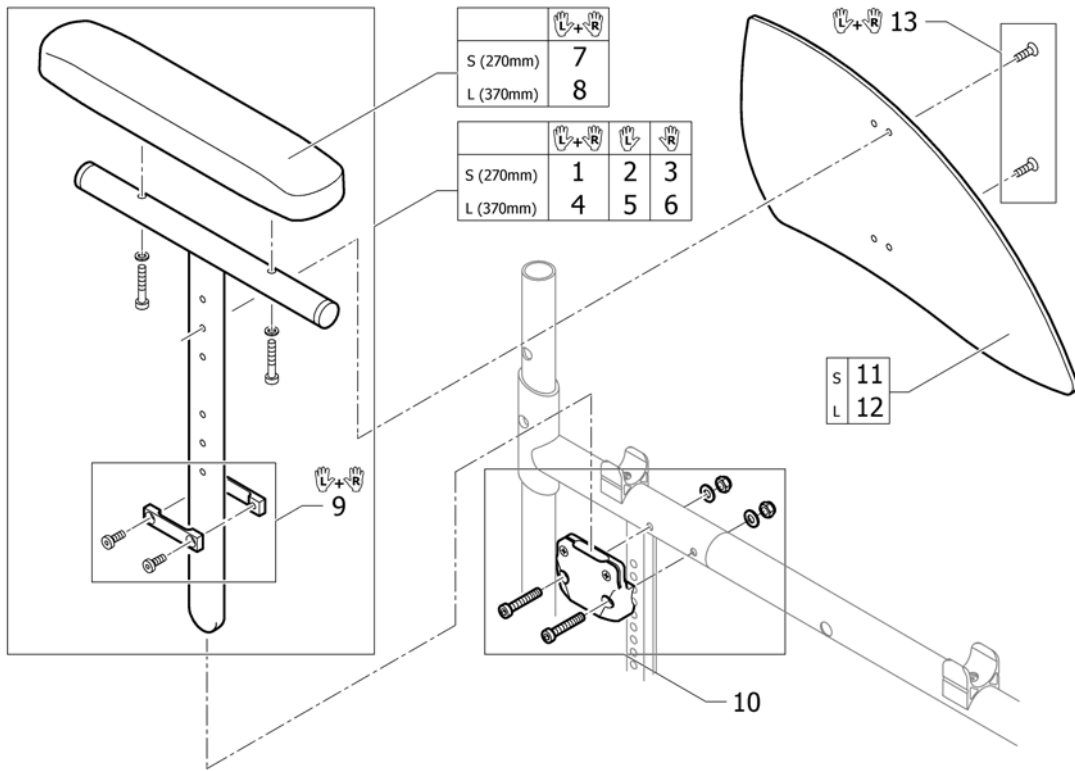

Siderest height adjustable

Pos.	Part number	Description	Valid from → until	Qty
1	1517682	Siderest height adjustable short, pair		1
2	1517678	Siderest height adjustable short, left		1
3	1517677	Siderest height adjustable short, right		1
4	1517683	Siderest height adjustable long, pair		1
5	1517680	Siderest height adjustable long, left		1
6	1517679	Siderest height adjustable long, right		1
7	1439497	Ampad S (270mm) incl. screws, pair		1
8	1439498	Ampad L (370mm) incl. screws, pair		1
9	1517681	Siderests height clamp kit, pair		1
10	1540010	Sidepart Adaption complete		2
11	1540008	Clothes-guard S to siderest		2
12	1540009	Clothes-guard L to siderest		2
13	1540011	Clothes-guard fixation kit		1