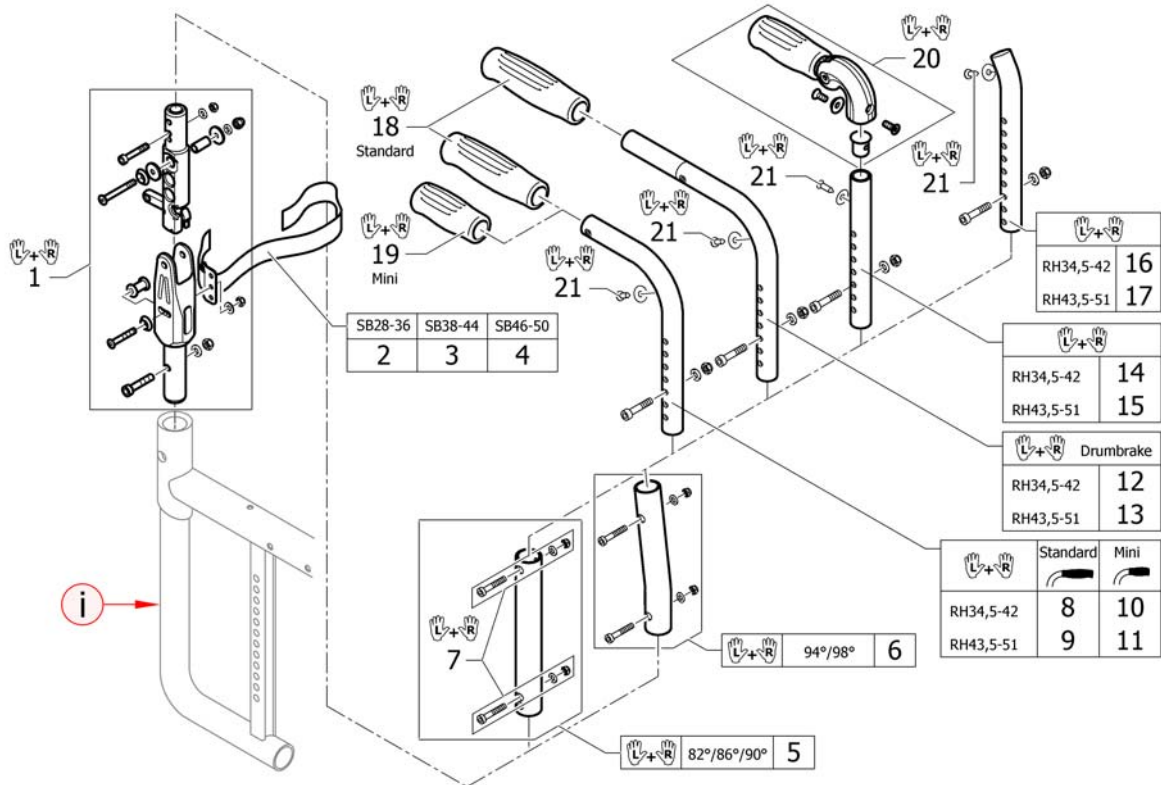

Push handles for backrest foldable and angle adjustable

Pos.	Part number	Description	Valid from → until	Qty
i	-	A special rear frame is necessary. Please see chapter CHASSIS.		0
1	1540054	Hinge kit to backrest foldable, pair		1
2	1540066	Backrest band short for backrest foldable		1
3	1540067	Backrest band medium for backrest foldable		1
4	1540068	Backrest band long for backrest foldable		1
5	1540063	Tube kit medium to angle adjustable back		1
6	1540064	Tube kit lumbar to angle adjustable back		1
7	1540065	Screw kit for telescopic tube		1
8	1540055	Push handles standard, XS, pair		1
9	1540056	Push handles standard, S, pair		1
10	1540069	Push handles mini, XS, pair		1
11	1540070	Push handles mini, S, pair		1
12	1540057	Push handles XS to drum brake, pair		1
13	1540058	Push handles S to drum brake, pair		1
14	1540059	Backrest tube straight XS to foldable push handles, pair		1
15	1540060	Backrest tube straight S to foldable push handles, pair		1
16	1540061	Backrest tubes S without push handles, pair		1
17	1540062	Backrest tubes M without push handles, pair		1
18	1507734	Handle black, pair		1
19	1525126	Handle black, mini, pair		1
20	1507733	Push handles foldable, pair		1
21	1432083	Fixation kit for backrest band		1