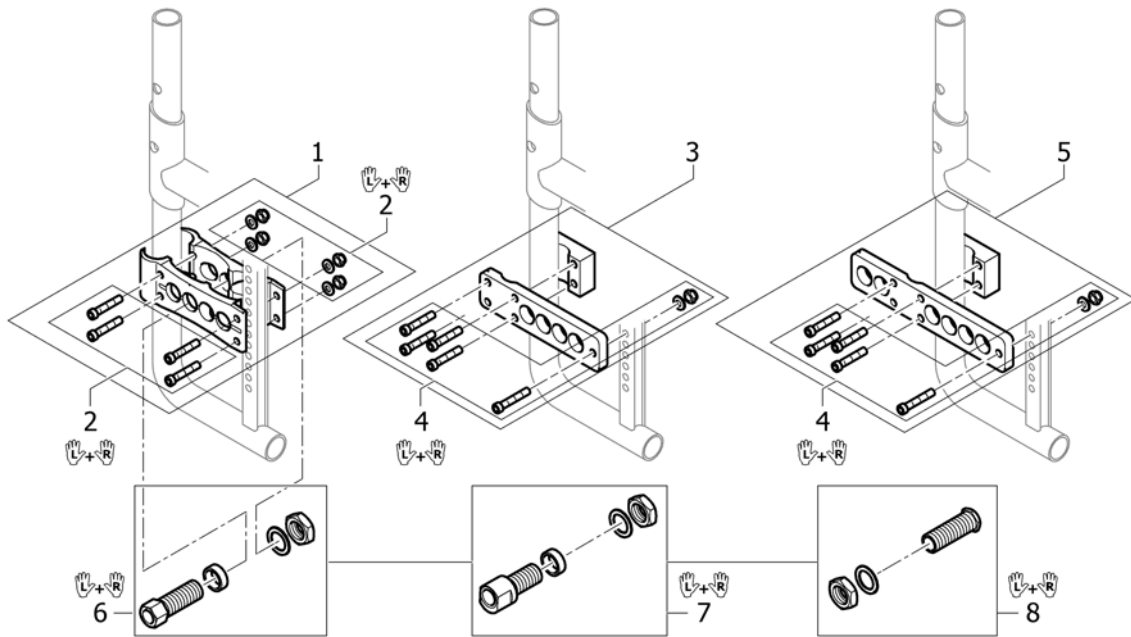

Rear wheel fixation

Pos.	Part number	Description	Valid from → until	Qty
1	1539962-0004	adapterplate set black		2
1	1539962-0001	adapterplate set chrome	2011-07-01 →	2
1	1539962-0182	adapterplate set Champagne	2013-01-01 →	2
1	1539962-0183	adapterplate set olive	2013-01-01 →	2
1	1539962-0400	adapterplate set Tecno		2
1	1539962-0401	adapterplate set Lemon	2009-10-01 → 2012-12-31	2
1	1539962-0402	adapterplate set Apricot	2009-10-01 → 2012-12-31	2
1	1539962-0404	adapterplate set B-Blue		2
1	1539962-0440	adapterplate set comet red		2
1	1539962-0441	adapterplate set arctic blue		2
1	1539962-0444	adapterplate set copper glaze		2
2	1539985	Fixation kit for adapter plate, standard		1
3	1539989	Adapterplate set for drumbrake or 4° with siderest		2
4	1539986	Fixation kit to adapter plate, drumbrake		1
5	1539990	Adapterplate set for Rearwhelextension		2
6	1556079	Adaptersleeve set 1°, pair <i>Replaces 1539987</i>		1
7	1539988	Adaptersleeve set 4°, pair		1
8	1527082	Adaptersleeve set 1° for siderest with desc function, pair		1