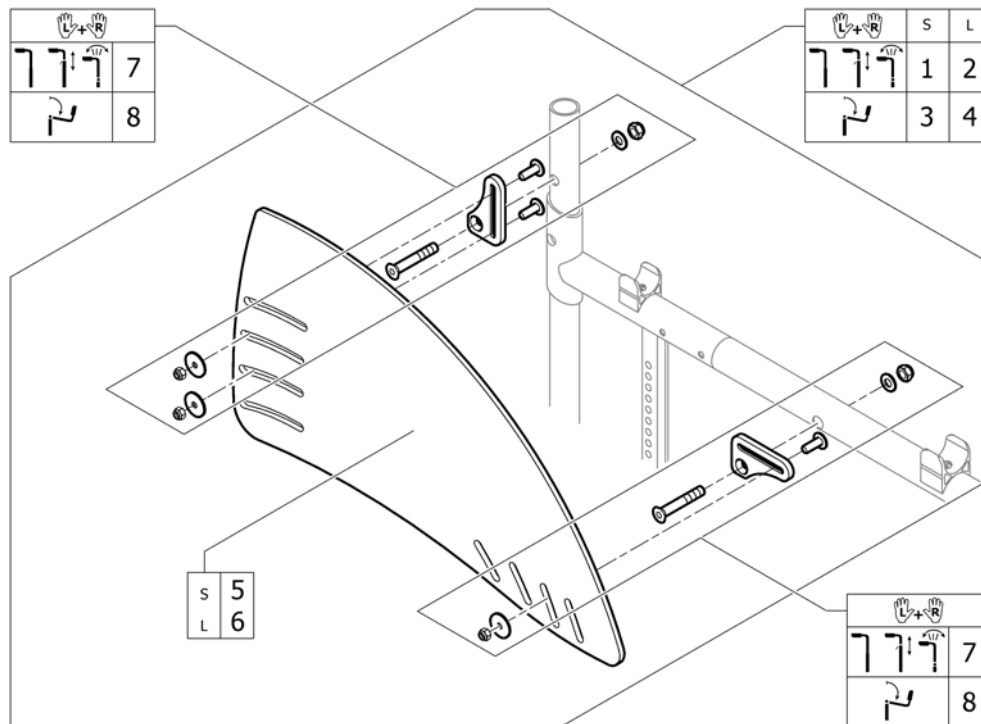

Clothes-guards

Pos.	Part number	Description	Valid from → until	Qty
1	1540001	Clothes-guards S with fixation kit, pair		1
2	1540002	Clothes-guards L with fixation kit, pair		1
3	1540914	Clothes-guards S with fixation kit to backrest foldable, pair		1
4	1540915	Clothes-guards L with fixation kit to backrest foldable, pair		1
5	1540003	Clothes-guard S		2
6	1540004	Clothes-guard L		2
7	1540005	Fixation kit for clothes-guard and mudguard		1
8	1540916	Fixation kit for clothes-guard and mudguard to backrest foldable		1