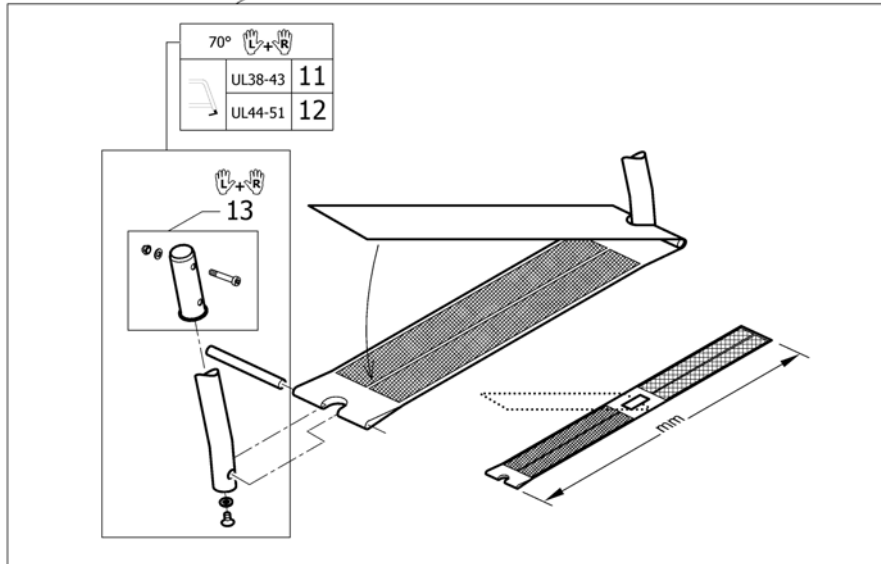

Footband for 70° front frames adducted

Adducted frames

70°	SB32-34	SB36-38	SB40-42	SB44-46	SB48-50	
	UL38-43	1	2	3	4	5
	UL44-51	6	7	8	9	10

Pos.	Part number	Description	Valid from → until	Qty
1	1535984	Footstrap complete 490mm short		1
2	1535985	Footstrap complete 570mm short		1
3	1535986	Footstrap complete 650mm short		1
4	1535987	Footstrap complete 730mm short		1
5	1535988	Footstrap complete 810mm short		1
6	1535990	Footstrap complete 490mm long		1
7	1535991	Footstrap complete 570mm long		1
8	1535992	Footstrap complete 650mm long		1
9	1535993	Footstrap complete 730mm long		1
10	1536062	Footstrap complete 810mm long		1
11	1544621	Telescopic tube kit for footstrap short, pair		1
12	1544622	Telescopic tube kit for footstrap long, pair		1
13	1532398	Fixation kit footplate telescope		1