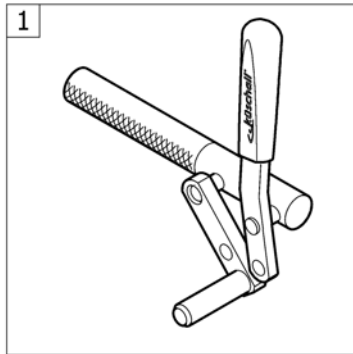

Pos.	Part number	Description	Valid from → until	Qty
1	-	Brakes		1
2	-	Drum brake		1