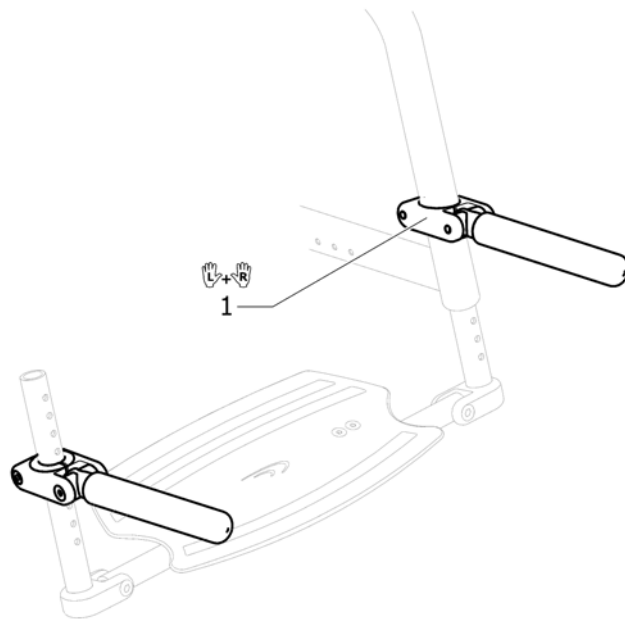

Luggage holder

Pos.	Part number	Description	Valid from → until	Qty
1	1547626	Luggage holder complete, pair		1