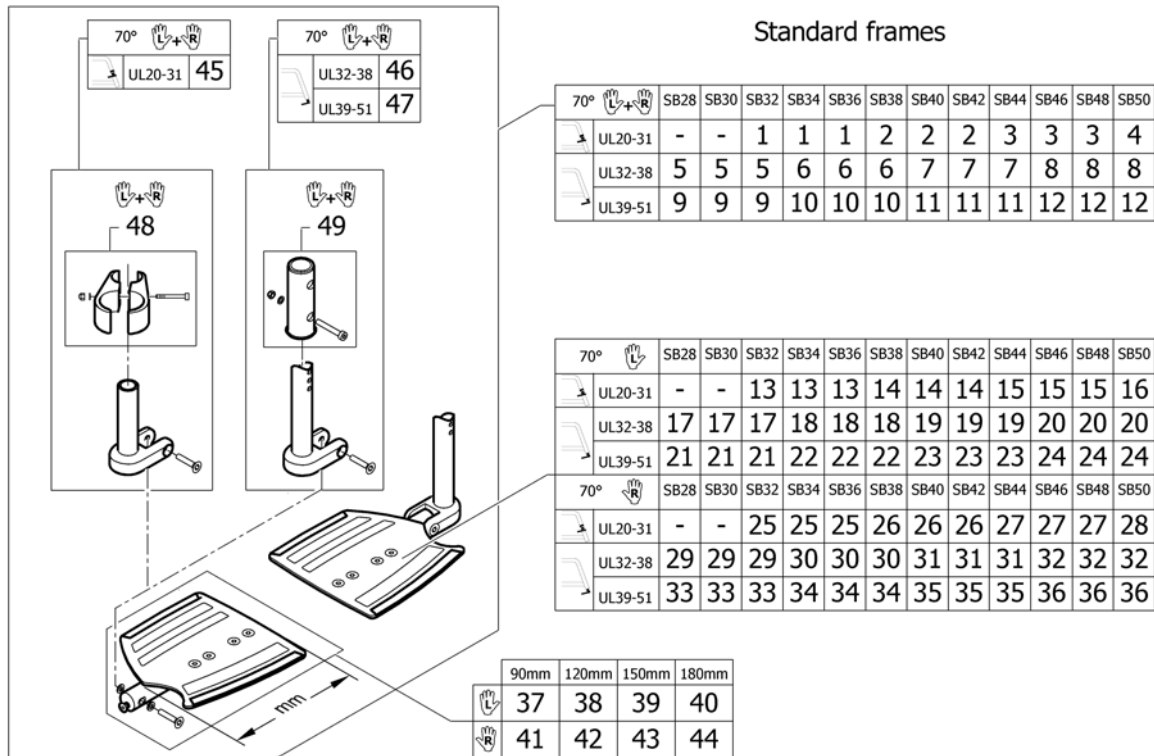

Footrest carbon 2-pieces for 70° front frames standard

Pos.	Part number	Description	Valid from → until	Qty
1	1545434	Footrest carbon 2-pc. 90mm, high mounted, pair, complete		1
2	1545435	Footrest carbon 2-pc. 120mm, high mounted, pair, complete		1
3	1545436	Footrest carbon 2-pc. 150mm, high mounted, pair, complete		1
4	1545437	Footrest carbon 2-pc. 180mm, high mounted, pair, complete		1
5	1545438	Footrest carbon 2-pc. 90mm, short, pair, complete		1
6	1545439	Footrest carbon 2-pc. 120mm, short, pair, complete		1
7	1545440	Footrest carbon 2-pc. 150mm, short, pair, complete		1
8	1545441	Footrest carbon 2-pc. 180mm, short, pair, complete		1
9	1545442	Footrest carbon 2-pc. 90mm, long, pair, complete		1
10	1545443	Footrest carbon 2-pc. 120mm, long, pair, complete		1
11	1545444	Footrest carbon 2-pc. 150mm, long, pair, complete		1
12	1545445	Footrest carbon 2-pc. 180mm, long, pair, complete		1
13	1545772	Footrest carbon 2-pc. 90mm, high mounted, left, complete		1
14	1545773	Footrest carbon 2-pc. 120mm, high mounted, left, complete		1
15	1545774	Footrest carbon 2-pc. 150mm, high mounted, left, complete		1
16	1545775	Footrest carbon 2-pc. 180mm, high mounted, left, complete		1
17	1545776	Footrest carbon 2-pc. 90mm, short, left, complete		1
18	1545777	Footrest carbon 2-pc. 120mm, short, left, complete		1
19	1545778	Footrest carbon 2-pc. 150mm, short, left, complete		1
20	1545779	Footrest carbon 2-pc. 180mm, short, left, complete		1
21	1545780	Footrest carbon 2-pc. 90mm, long, left, complete		1
22	1545781	Footrest carbon 2-pc. 120mm, long, left, complete		1
23	1545782	Footrest carbon 2-pc. 150mm, long, left, complete		1
24	1545783	Footrest carbon 2-pc. 180mm, long, left, complete		1
25	1545760	Footrest carbon 2-pc. 90mm, high mounted, right, complete		1
26	1545761	Footrest carbon 2-pc. 120mm, high mounted, right, complete		1
27	1545762	Footrest carbon 2-pc. 150mm, high mounted, right, complete		1
28	1545763	Footrest carbon 2-pc. 180mm, high mounted, right, complete		1
29	1545764	Footrest carbon 2-pc. 90mm, short, right, complete		1
30	1545765	Footrest carbon 2-pc. 120mm, short, right, complete		1
31	1545766	Footrest carbon 2-pc. 150mm, short, right, complete		1