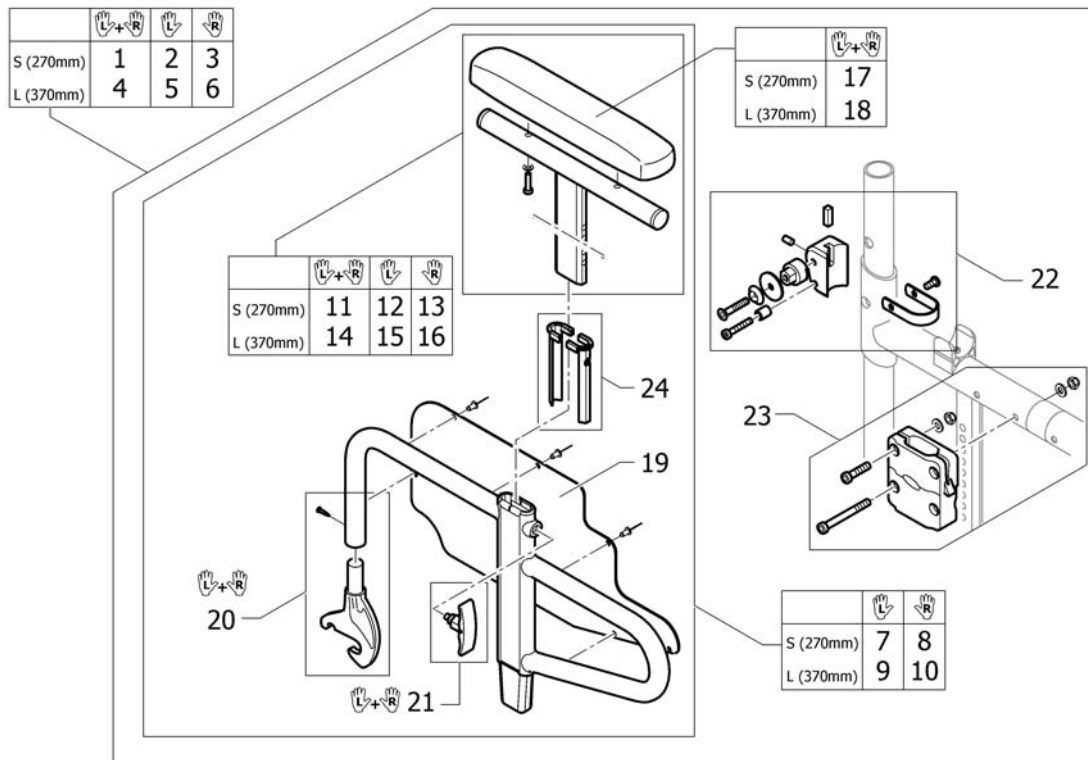

Siderest in colours, flip-back and height adjustable

Pos.	Part number	Description	Valid from → until	Qty
1	1540012-0121	Siderest flip-back and height adjustable short, black-grey rustico, complete , pair	2012-01-01 → 2012-12-31	1
1	1540012-0411	Siderest flip-back and height adjustable short, black, matt, complete, pair	2010-07-01 → 2012-12-31	1
1	1540012-0419	Siderest flip-back and height adjustable short, silver grey, complete, pair	2010-01-01 → 2012-12-31	1
1	1540012-0442	Siderest flip-back and height adjustable short, night shimmer, complete, pair	2010-01-01 → 2012-12-31	1
1	1540012-0445	Siderest flip-back and height adjustable short, ivory white, complete, pair	2010-07-01 → 2012-12-31	1
1	1540012-0446	Siderest flip-back and height adjustable short, purple fire, complete, pair	2010-01-01 → 2012-12-31	1
1	1540012-0447	Siderest flip-back and height adjustable short, emerald green, complete, pair	2010-01-01 → 2012-12-31	1
1	1540012-0448	Siderest flip-back and height adjustable short, midnight blue, complete, pair	2010-01-01 → 2012-12-31	1
1	1540012-0449	Siderest flip-back and height adjustable short, umber glaze, complete, pair	2010-01-01 → 2012-12-31	1
1	1540012-0450	Siderest flip-back and height adjustable short, smokey grey, complete, pair	2010-01-01 → 2012-12-31	1
1	1540012-0451	Siderest flip-back and height adjustable short, flashy yellow, complete, pair	2011-07-01 → 2012-12-31	1
1	1540012-3524	Siderest flip-back and height adjustable short, royal red, complete, pair	2010-01-01 → 2012-12-31	1
1	1540012-5969	Siderest flip-back and height adjustable short, royal blue, complete, pair	2010-01-01 → 2012-12-31	1
1	1540012-9005	Siderest flip-back and height adjustable short, black, glossy, complete, pair	2010-01-01 → 2012-12-31	1
2	1540014-0121	Siderest flip-back and height adjustable short, black-grey rustico, complete, left	2012-01-01 → 2012-12-31	1
2	1540014-0411	Siderest flip-back and height adjustable short, black, matt, complete, left	2010-07-01 → 2012-12-31	1
2	1540014-0419	Siderest flip-back and height adjustable short, silver grey, complete, left	2010-01-01 → 2012-12-31	1
2	1540014-0442	Siderest flip-back and height adjustable short, night shimmer, complete, left	2010-01-01 → 2012-12-31	1