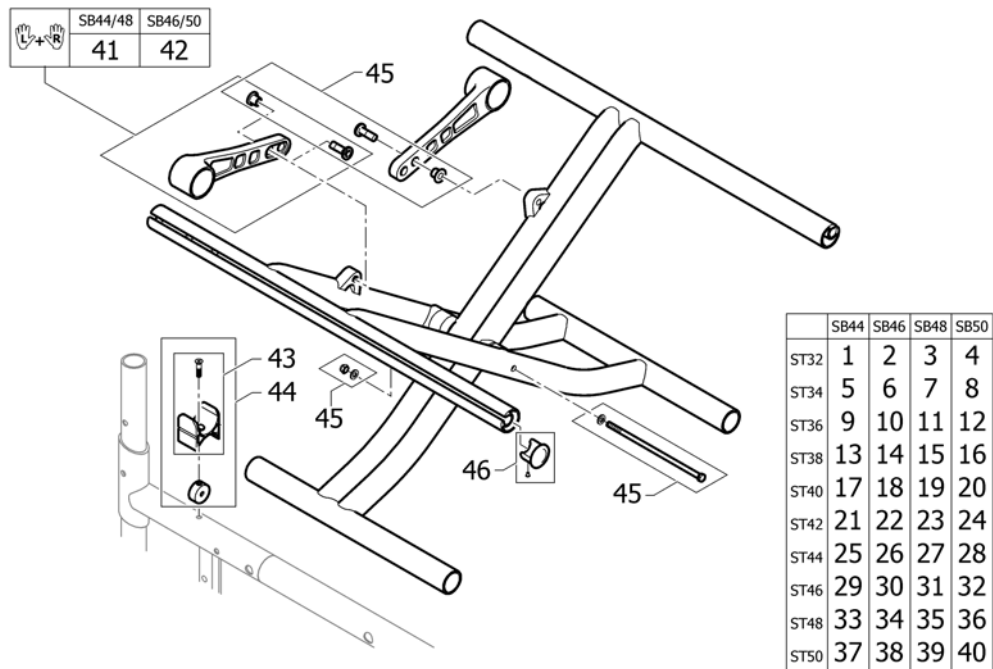

Cross brace double, SB44-50

Pos.	Part number	Description	Valid from → until	Qty
1	1536967-0121	Cross-brace double, SB44 ST32, black-grey rustico	2012-01-01 → 2013-12-31	1
1	1536967-0122	Cross-brace double, SB44 ST32, golden beach	2013-01-01 → 2013-12-31	1
1	1536967-0411	Cross-brace double, SB44 ST32, black, matt	2010-07-01 →	1
1	1536967-0419	Cross-brace double, SB44 ST32, silver grey		1
1	1536967-0442	Cross-brace double, SB44 ST32, night shimmer		1
1	1536967-0445	Cross-brace double, SB44 ST32, ivory white	2010-07-01 →	1
1	1536967-0446	Cross-brace double, SB44 ST32, purple fire		1
1	1536967-0447	Cross-brace double, SB44 ST32, emerald green	2009-10-01 → 2012-12-31	1
1	1536967-0448	Cross-brace double, SB44 ST32, midnight blue	2009-10-01 → 2012-12-31	1
1	1536967-0449	Cross-brace double, SB44 ST32, umber glaze	2009-10-01 → 2013-12-31	1
1	1536967-0450	Cross-brace double, SB44 ST32, smokey grey		1
1	1536967-0451	Cross-brace double, SB44 ST32, flashy yellow	2011-07-01 → 2013-12-31	1
1	1536967-3524	Cross-brace double, SB44 ST32, royal red		1
1	1536967-5969	Cross-brace double, SB44 ST32, royal blue		1
1	1536967-9005	Cross-brace double, SB44 ST32, black, glossy		1
2	1536968-0121	Cross-brace double, SB46 ST32, black-grey rustico	2012-01-01 → 2013-12-31	1
2	1536968-0122	Cross-brace double, SB46 ST32, golden beach	2013-01-01 → 2013-12-31	1
2	1536968-0411	Cross-brace double, SB46 ST32, black, matt	2010-07-01 →	1
2	1536968-0419	Cross-brace double, SB46 ST32, silver grey		1
2	1536968-0442	Cross-brace double, SB46 ST32, night shimmer		1
2	1536968-0445	Cross-brace double, SB46 ST32, ivory white	2010-07-01 →	1
2	1536968-0446	Cross-brace double, SB46 ST32, purple fire		1
2	1536968-0447	Cross-brace double, SB46 ST32, emerald green	2009-10-01 → 2012-12-31	1
2	1536968-0448	Cross-brace double, SB46 ST32, midnight blue	2009-10-01 → 2012-12-31	1