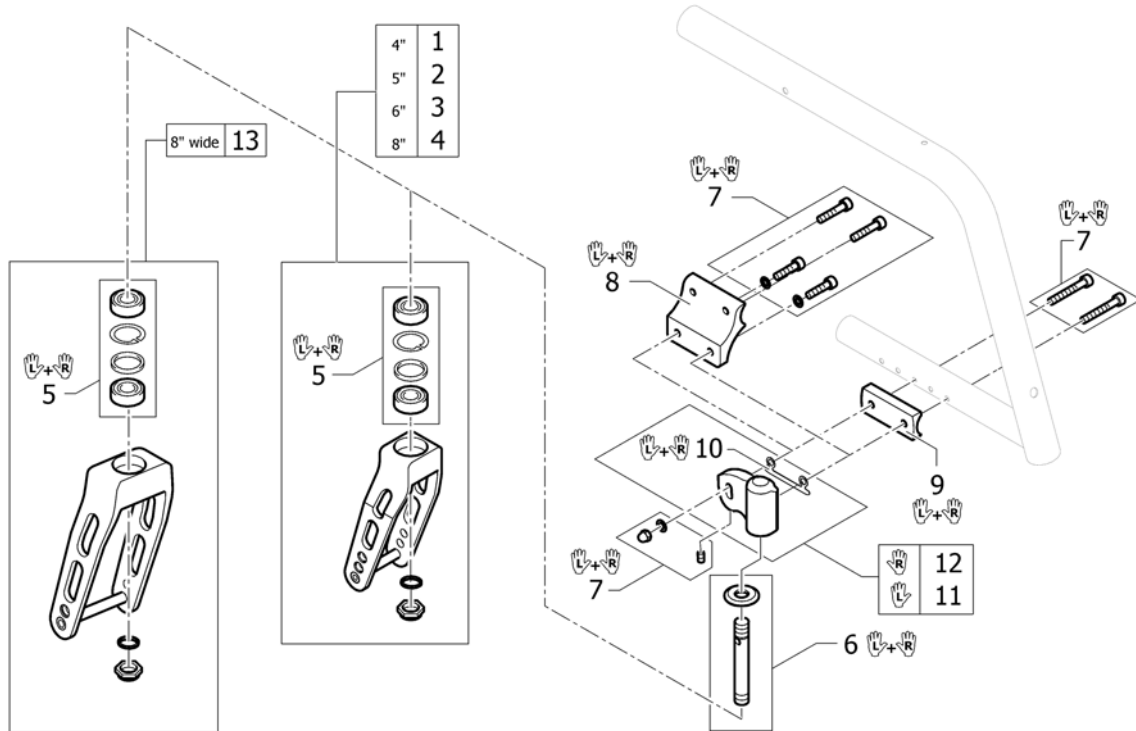

Front wheel supporter

Pos.	Part number	Description	Valid from → until	Qty
1	1532028-0004	Front fork 4", black anodized		2
1	1532028-0001	Front fork 4", chrome	2011-07-01 →	2
1	1532028-0182	Front fork 4", champagne	2013-01-01 →	2
1	1532028-0183	Front fork 4", olive	2013-01-01 →	2
1	1532028-0400	Front fork 4", techno-anthrazit		2
1	1532028-0401	Front fork 4", lemon	2009-10-01 → 2012-12-31	2
1	1532028-0402	Front fork 4", apricot	2009-10-01 → 2012-12-31	2
1	1532028-0404	Front fork 4", b-blue		2
1	1532028-0440	Front fork 4", comet red		2
1	1532028-0441	Front fork 4", arctic blue		2
1	1532028-0444	Front fork 4", copper glaze		2
2	1532029-0004	Front fork 5", black anodized		2
2	1532029-0001	Front fork 5", chrome	2011-07-01 →	2
2	1532029-0182	Front fork 5", champagne	2013-01-01 →	2
2	1532029-0183	Front fork 5", olive	2013-01-01 →	2
2	1532029-0400	Front fork 5", techno-anthrazit		2
2	1532029-0401	Front fork 5", lemon	2009-10-01 → 2012-12-31	2
2	1532029-0402	Front fork 5", apricot	2009-10-01 → 2012-12-31	2
2	1532029-0404	Front fork 5", b-blue		2
2	1532029-0440	Front fork 5", comet red		2
2	1532029-0441	Front fork 5", arctic blue		2
2	1532029-0444	Front fork 5", copper glaze		2
3	1532030-0004	Front fork 6", black anodized		2
3	1532030-0001	Front fork 6", chrome	2011-07-01 →	2
3	1532030-0182	Front fork 6", champagne	2013-01-01 →	2
3	1532030-0183	Front fork 6", olive	2013-01-01 →	2
3	1532030-0400	Front fork 6", techno-anthrazit		2
3	1532030-0401	Front fork 6", lemon	2009-10-01 → 2012-12-31	2