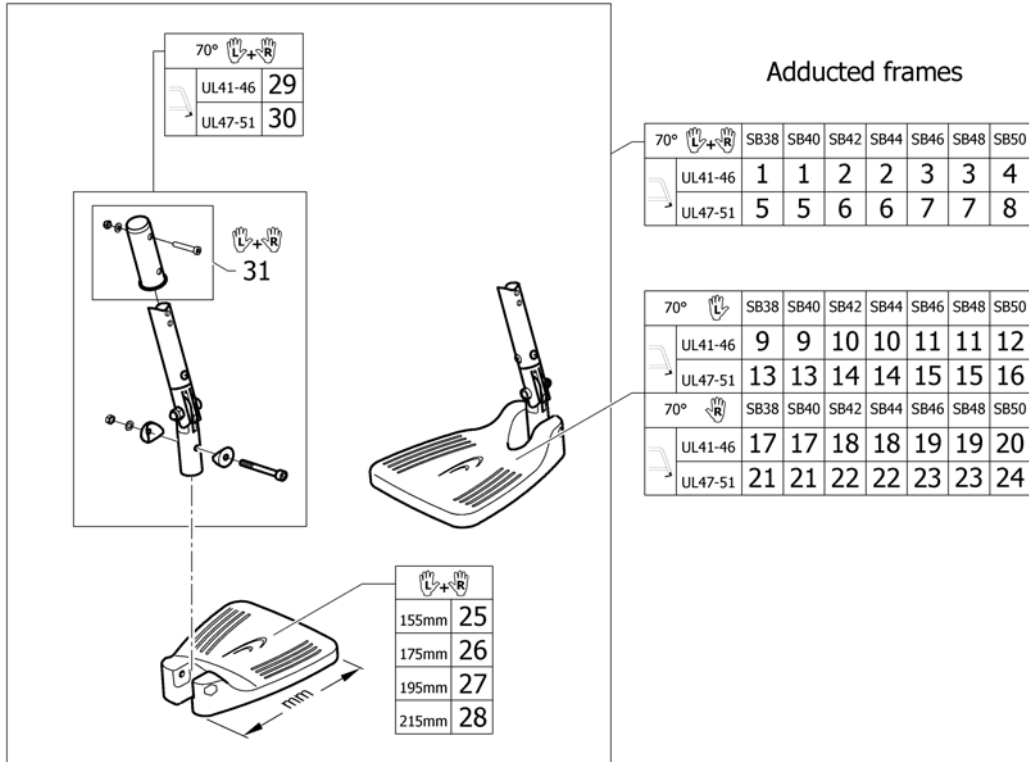

Footrest 2-pieces, angle adjustable for 70° front frames adducted

Pos.	Part number	Description	Valid from → until	Qty
1	1550330	Footrest 2-pc. angle adjustable 155mm, short, pair, complete		1
2	1550331	Footrest 2-pc. angle adjustable 175mm, short, pair, complete		1
3	1550332	Footrest 2-pc. angle adjustable 195mm, short, pair, complete		1
4	1550333	Footrest 2-pc. angle adjustable 215mm, short, pair, complete		1
5	1550335	Footrest 2-pc. angle adjustable 155mm, long, pair, complete		1
6	1550336	Footrest 2-pc. angle adjustable 175mm, long, pair, complete		1
7	1550337	Footrest 2-pc. angle adjustable 195mm, long, pair, complete		1
8	1550338	Footrest 2-pc. angle adjustable 215mm, long, pair, complete		1
9	1550454	Footrest 2-pc. angle adjustable 155mm, short, left, complete		1
10	1550455	Footrest 2-pc. angle adjustable 175mm, short, left, complete		1
11	1550456	Footrest 2-pc. angle adjustable 195mm, short, left, complete		1
12	1550457	Footrest 2-pc. angle adjustable 215mm, short, left, complete		1
13	1550459	Footrest 2-pc. angle adjustable 155mm, long, left, complete		1
14	1550460	Footrest 2-pc. angle adjustable 175mm, long, left, complete		1
15	1550461	Footrest 2-pc. angle adjustable 195mm, long, left, complete		1
16	1550462	Footrest 2-pc. angle adjustable 215mm, long, left, complete		1
17	1550469	Footrest 2-pc. angle adjustable 155mm, short, right, complete		1
18	1550470	Footrest 2-pc. angle adjustable 175mm, short, right, complete		1
19	1550471	Footrest 2-pc. angle adjustable 195mm, short, right, complete		1
20	1550472	Footrest 2-pc. angle adjustable 215mm, short, right, complete		1
21	1550474	Footrest 2-pc. angle adjustable 155mm, long, right, complete		1
22	1550475	Footrest 2-pc. angle adjustable 175mm, long, right, complete		1
23	1550476	Footrest 2-pc. angle adjustable 195mm, long, right, complete		1
24	1550477	Footrest 2-pc. angle adjustable 215mm, long, right, complete		1
25	1579331	Footrest 2-pc. 155mm, pair <i>Replaces 1432350 and 1432351</i>		1
26	1579332	Footrest 2-pc. 175mm, pair <i>Replaces 1432352 and 1432353</i>		1
27	1579333	Footrest 2-pc. 195mm, pair <i>Replaces 1432354 and 1432355</i>		1
28	1579334	Footrest 2-pc. 215mm, pair <i>Replaces 1432356 and 1432357</i>		1