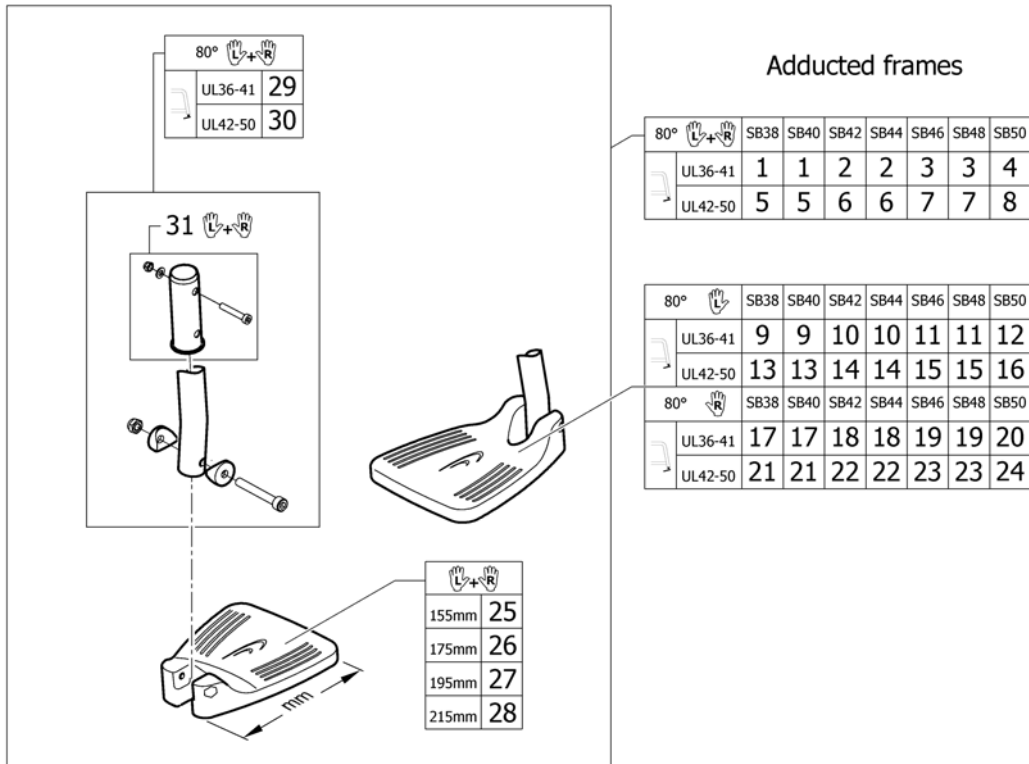

Footrest 2-pieces for 80° front frames adducted

Pos.	Part number	Description	Valid from → until	Qty
1	1544826	Footrest 2-pc. 155mm, for frame 70° & 80° short, pair, complete		1
2	1544827	Footrest 2-pc. 175mm, for frame 70° & 80° short, pair, complete		1
3	1544828	Footrest 2-pc. 195mm, for frame 70° & 80° short, pair, complete		1
4	1544906	Footrest 2-pc. 215mm, for frame 70° & 80° short, pair, complete		1
5	1544908	Footrest 2-pc. 155mm, for frame 70° & 80° long, pair, complete		1
6	1544909	Footrest 2-pc. 175mm, for frame 70° & 80° long, pair, complete		1
7	1544910	Footrest 2-pc. 195mm, for frame 70° & 80° long, pair, complete		1
8	1544911	Footrest 2-pc. 215mm, for frame 70° & 80° long, pair, complete		1
9	1545357	Footrest 2-pc. 155mm, for frame 70° & 80° short, left, complete		1
10	1545358	Footrest 2-pc. 175mm, for frame 70° & 80° short, left, complete		1
11	1545359	Footrest 2-pc. 195mm, for frame 70° & 80° short, left, complete		1
12	1545360	Footrest 2-pc. 215mm, for frame 70° & 80° short, left, complete		1
13	1545362	Footrest 2-pc. 155mm, for frame 70° & 80° long, left, complete		1
14	1545363	Footrest 2-pc. 175mm, for frame 70° & 80° long, left, complete		1
15	1545364	Footrest 2-pc. 195mm, for frame 70° & 80° long, left, complete		1
16	1545365	Footrest 2-pc. 215mm, for frame 70° & 80° long, left, complete		1
17	1545372	Footrest 2-pc. 155mm, for frame 70° & 80° short, right, complete		1
18	1545373	Footrest 2-pc. 175mm, for frame 70° & 80° short, right, complete		1
19	1545374	Footrest 2-pc. 195mm, for frame 70° & 80° short, right, complete		1
20	1545375	Footrest 2-pc. 215mm, for frame 70° & 80° short, right, complete		1
21	1545377	Footrest 2-pc. 155mm, for frame 70° & 80° long, right, complete		1
22	1545378	Footrest 2-pc. 175mm, for frame 70° & 80° long, right, complete		1
23	1545379	Footrest 2-pc. 195mm, for frame 70° & 80° long, right, complete		1
24	1545380	Footrest 2-pc. 215mm, for frame 70° & 80° long, right, complete		1
25	1579331	Footrest 2-pc. 155mm, pair <i>Replaces 1432350 and 1432351</i>		1
26	1579332	Footrest 2-pc. 175mm, pair <i>Replaces 1432352 and 1432353</i>		1
27	1579333	Footrest 2-pc. 195mm, pair <i>Replaces 1432354 and 1432355</i>		1
28	1579334	Footrest 2-pc. 215mm, pair <i>Replaces 1432356 and 1432357</i>		1