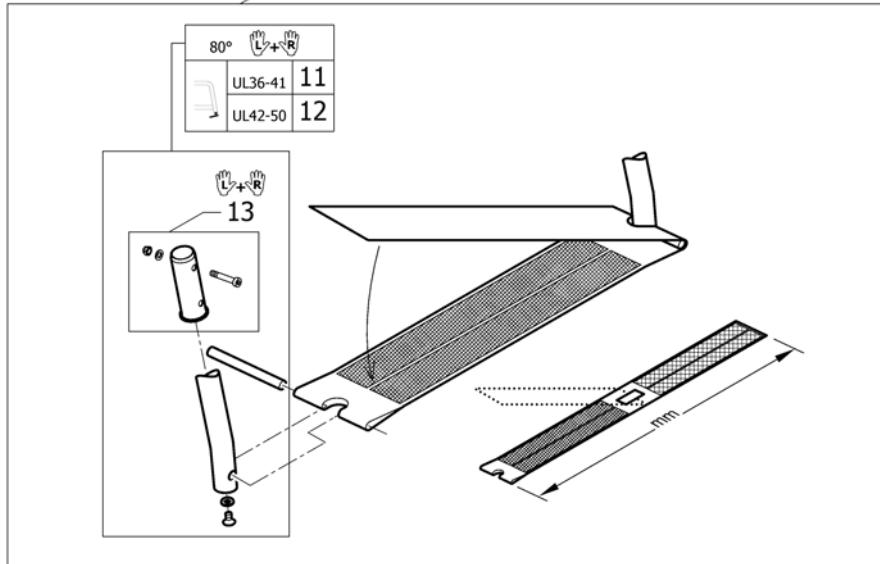

Footband for 80° front frames adducted

Adducted frames

80°	SB32-34	SB36-38	SB40-42	SB44-46	SB48-50
UL36-41	1	2	3	4	5
UL42-50	6	7	8	9	10

Pos.	Part number	Description	Valid from → until	Qty
1	1535984	Footstrap complete 490mm short		1
2	1535985	Footstrap complete 570mm short		1
3	1535986	Footstrap complete 650mm short		1
4	1535987	Footstrap complete 730mm short		1
5	1535988	Footstrap complete 810mm short		1
6	1535990	Footstrap complete 490mm long		1
7	1535991	Footstrap complete 570mm long		1
8	1535992	Footstrap complete 650mm long		1
9	1535993	Footstrap complete 730mm long		1
10	1536062	Footstrap complete 810mm long		1
11	1544621	Telescopic tube kit for footstrap short, pair		1
12	1544622	Telescopic tube kit for footstrap long, pair		1
13	1532398	Fixation kit footplate telescope		1