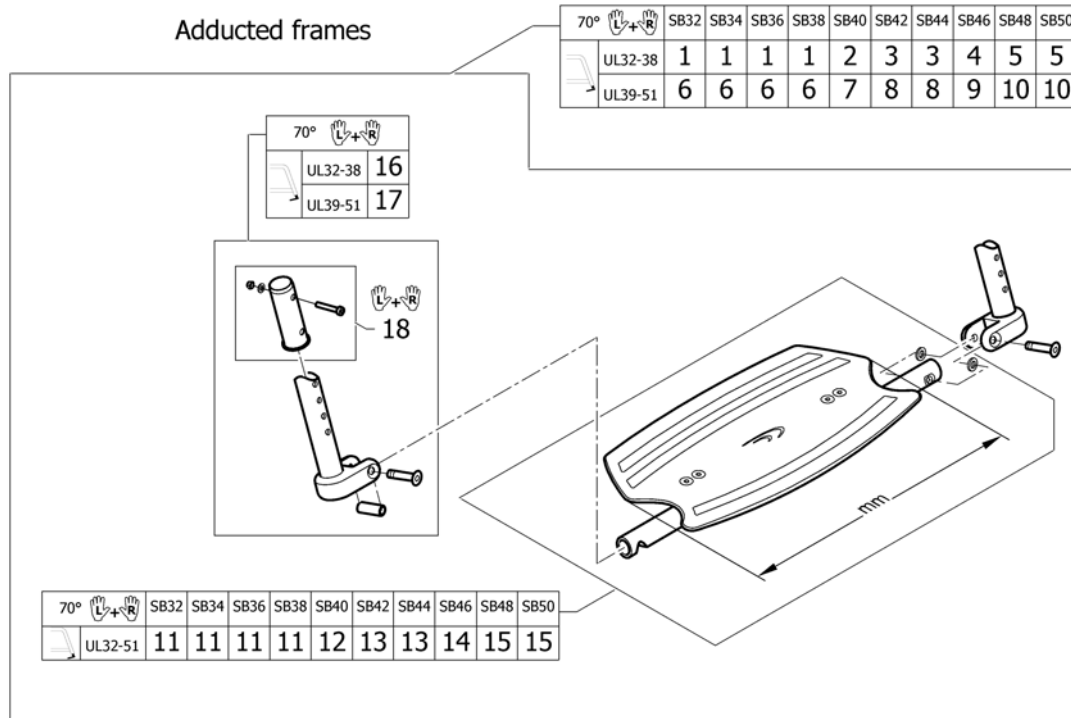

Footrest 1-piece for 70° front frames adducted

Pos.	Part number	Description	Valid from → until	Qty
1	1550574	Footrest 1-piece complete, 193mm, short		1
2	1550575	Footrest 1-piece complete, 222mm, short		1
3	1550576	Footrest 1-piece complete, 250mm, short		1
4	1550577	Footrest 1-piece complete, 280mm, short		1
5	1550578	Footrest 1-piece complete, 308mm, short		1
6	1550579	Footrest 1-piece complete, 193mm, long		1
7	1550580	Footrest 1-piece complete, 222mm, long		1
8	1550581	Footrest 1-piece complete, 250mm, long		1
9	1550582	Footrest 1-piece complete, 280mm, long		1
10	1550583	Footrest 1-piece complete, 308mm, long		1
11	1550584	Footrest 1-piece 193mm		1
12	1550585	Footrest 1-piece 222mm		1
13	1550586	Footrest 1-piece 250mm		1
14	1550587	Footrest 1-piece 280mm		1
15	1550588	Footrest 1-piece 308mm		1
16	1535982	Telescopic tube kit for footrest 1-piece short, pair		1
17	1535983	Telescopic tube kit for footrest 1-piece long, pair		1
18	1532398	Fixation kit footplate telescope		1