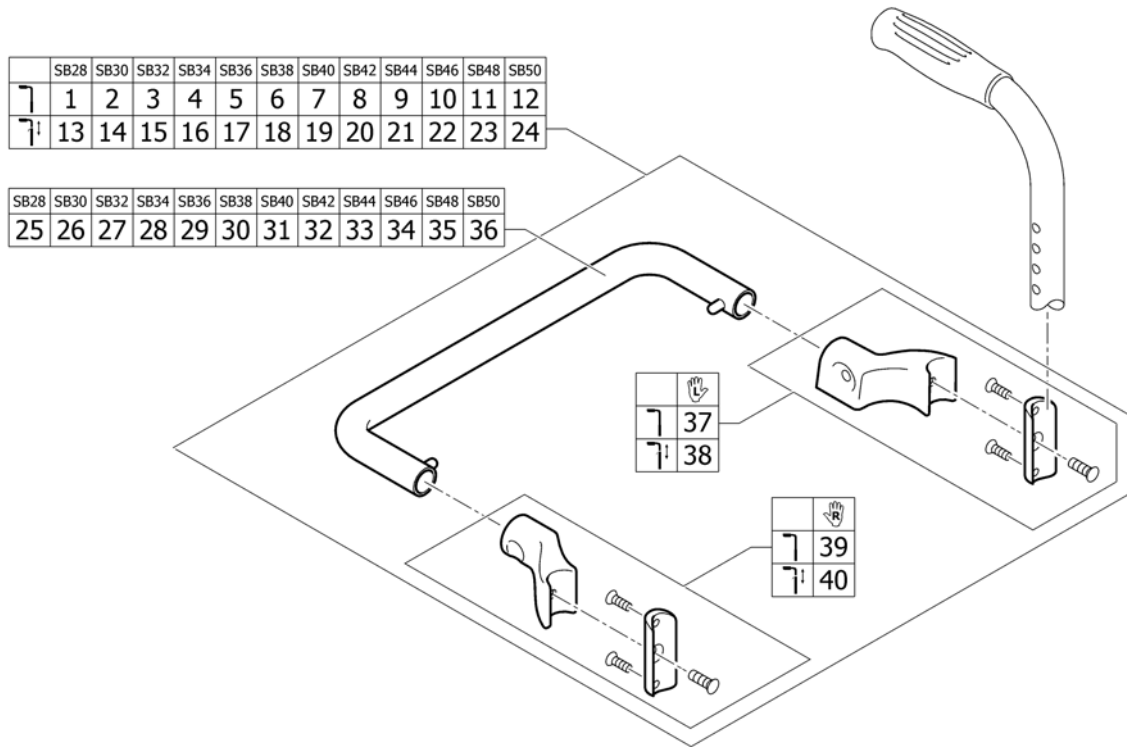

Backrest stabilization bar

Pos.	Part number	Description	Valid from → until	Qty
1	1540096	Stabilizing bar complete SB28 for backrest tubes Ø20		1
2	1540097	Stabilizing bar complete SB30 for backrest tubes Ø20		1
3	1517978	Stabilizing bar complete SB32 for backrest tubes Ø20		1
4	1517979	Stabilizing bar complete SB34 for backrest tubes Ø20		1
5	1517980	Stabilizing bar complete SB36 for backrest tubes Ø20		1
6	1517981	Stabilizing bar complete SB38 for backrest tubes Ø20		1
7	1517982	Stabilizing bar complete SB40 for backrest tubes Ø20		1
8	1517983	Stabilizing bar complete SB42 for backrest tubes Ø20		1
9	1517984	Stabilizing bar complete SB44 for backrest tubes Ø20		1
10	1517985	Stabilizing bar complete SB46 for backrest tubes Ø20		1
11	1517986	Stabilizing bar complete SB48 for backrest tubes Ø20		1
12	1517987	Stabilizing bar complete SB50 for backrest tubes Ø20		1
13	1540098	Stabilizing bar complete SB28 for backrest tubes Ø25		1
14	1540099	Stabilizing bar complete SB30 for backrest tubes Ø25		1
15	1517988	Stabilizing bar complete SB32 for backrest tubes Ø25		1
16	1517989	Stabilizing bar complete SB34 for backrest tubes Ø25		1
17	1517990	Stabilizing bar complete SB36 for backrest tubes Ø25		1
18	1517991	Stabilizing bar complete SB38 for backrest tubes Ø25		1
19	1517992	Stabilizing bar complete SB40 for backrest tubes Ø25		1
20	1517993	Stabilizing bar complete SB42 for backrest tubes Ø25		1
21	1517994	Stabilizing bar complete SB44 for backrest tubes Ø25		1
22	1517995	Stabilizing bar complete SB46 for backrest tubes Ø25		1
23	1517996	Stabilizing bar complete SB48 for backrest tubes Ø25		1
24	1517997	Stabilizing bar complete SB50 for backrest tubes Ø25		1
25	1540100	Stabilizing bar SB28		1
26	1540101	Stabilizing bar SB30		1
27	1517998	Stabilizing bar SB32		1
28	1517999	Stabilizing bar SB34		1
29	1518000	Stabilizing bar SB36		1
30	1518001	Stabilizing bar SB38		1
31	1518002	Stabilizing bar SB40		1