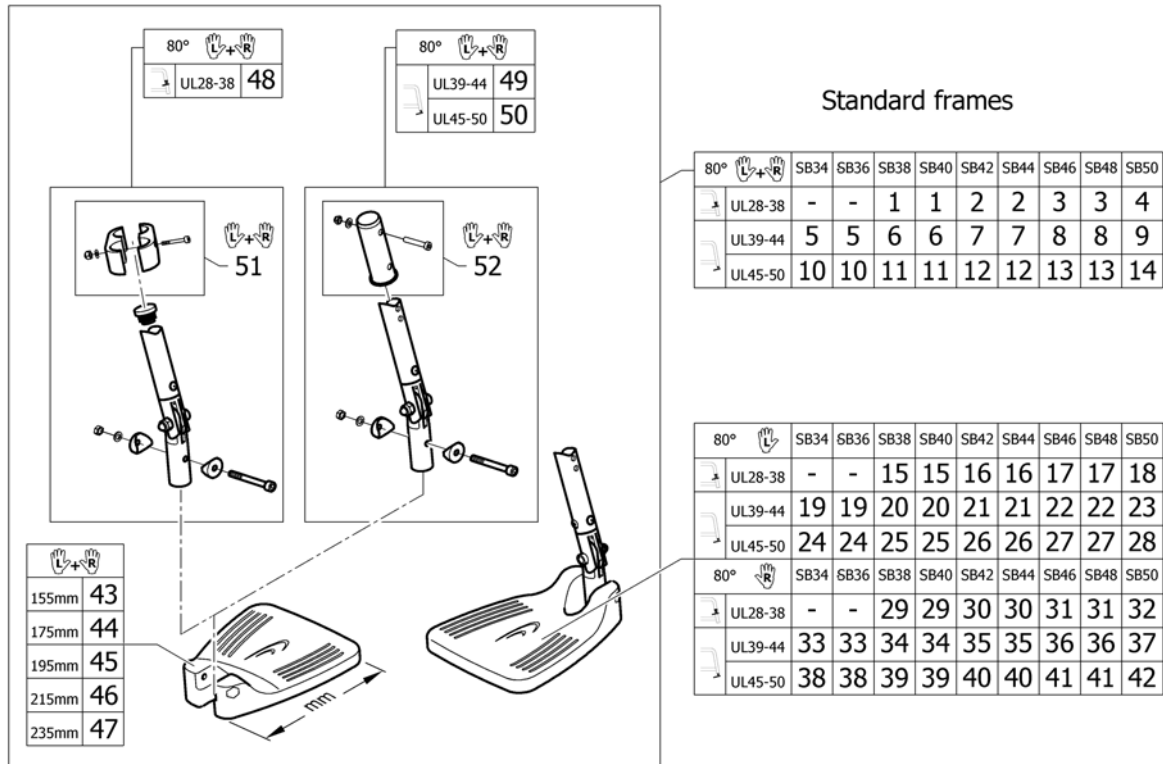

Footrest 2-pieces, angle adjustable for 80° front frames standard

Pos.	Part number	Description	Valid from → until	Qty
1	1550325	Footrest 2-pc. angle adjustable 155mm, high mounted, pair, complete		1
2	1550326	Footrest 2-pc. angle adjustable 175mm, high mounted, pair, complete		1
3	1550327	Footrest 2-pc. angle adjustable 195mm, high mounted, pair, complete		1
4	1550328	Footrest 2-pc. angle adjustable 215mm, high mounted, pair, complete		1
5	1550330	Footrest 2-pc. angle adjustable 155mm, short, pair, complete		1
53	1582352	Fixation kit for telescopic tube on footrest 2-pcs., pair		1
6	1550331	Footrest 2-pc. angle adjustable 175mm, short, pair, complete		1
7	1550332	Footrest 2-pc. angle adjustable 195mm, short, pair, complete		1
8	1550333	Footrest 2-pc. angle adjustable 215mm, short, pair, complete		1
9	1550334	Footrest 2-pc. angle adjustable 235mm, short, pair, complete		1
10	1550335	Footrest 2-pc. angle adjustable 155mm, long, pair, complete		1
11	1550336	Footrest 2-pc. angle adjustable 175mm, long, pair, complete		1
12	1550337	Footrest 2-pc. angle adjustable 195mm, long, pair, complete		1
13	1550338	Footrest 2-pc. angle adjustable 215mm, long, pair, complete		1
14	1550339	Footrest 2-pc. angle adjustable 235mm, long, pair, complete		1
15	1550340	Footrest 2-pc. angle adjustable 155mm, high mounted, left, complete		1
16	1550341	Footrest 2-pc. angle adjustable 175mm, high mounted, left, complete		1
17	1550451	Footrest 2-pc. angle adjustable 195mm, high mounted, left, complete		1
18	1550452	Footrest 2-pc. angle adjustable 215mm, high mounted, left, complete		1
19	1550454	Footrest 2-pc. angle adjustable 155mm, short, left, complete		1
20	1550455	Footrest 2-pc. angle adjustable 175mm, short, left, complete		1
21	1550456	Footrest 2-pc. angle adjustable 195mm, short, left, complete		1
22	1550457	Footrest 2-pc. angle adjustable 215mm, short, left, complete		1
23	1550458	Footrest 2-pc. angle adjustable 235mm, short, left, complete		1
24	1550459	Footrest 2-pc. angle adjustable 155mm, long, left, complete		1
25	1550460	Footrest 2-pc. angle adjustable 175mm, long, left, complete		1
26	1550461	Footrest 2-pc. angle adjustable 195mm, long, left, complete		1
27	1550462	Footrest 2-pc. angle adjustable 215mm, long, left, complete		1
28	1550463	Footrest 2-pc. angle adjustable 235mm, long, left, complete		1
29	1550464	Footrest 2-pc. angle adjustable 155mm, high mounted, right, complete		1
30	1550465	Footrest 2-pc. angle adjustable 175mm, high mounted, right, complete		1