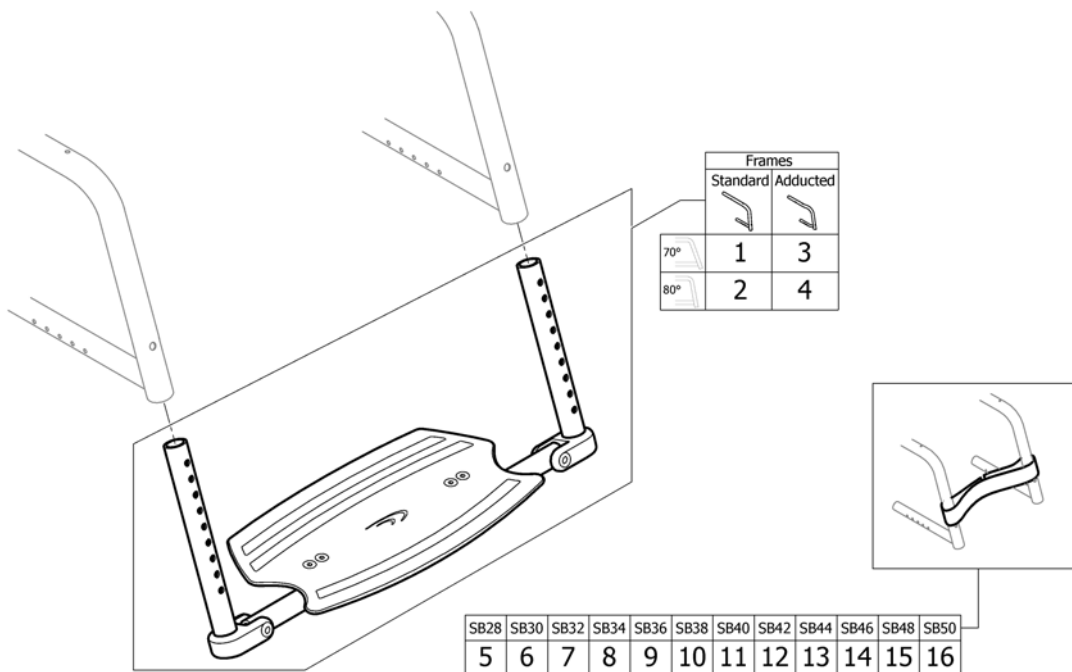

Footrest 1-piece

Pos.	Part number	Description	Valid from → until	Qty
1	-	Footrest 1-piece for 70° front frames standard		1
2	-	Footrest 1-piece for 80° front frames standard		1
3	-	Footrest 1-piece for 70° front frames adducted		1
4	-	Footrest 1-piece for 80° front frames adducted		1
5	1536070	Calf strap complete, SB28		1
6	1536071	Calf strap complete, SB30		1
7	1536072	Calf strap complete, SB32		1
8	1536073	Calf strap complete, SB34		1
9	1536074	Calf strap complete, SB36		1
10	1536075	Calf strap complete, SB38		1
11	1536076	Calf strap complete, SB40		1
12	1536077	Calf strap complete, SB42		1
13	1536078	Calf strap complete, SB44		1
14	1536079	Calf strap complete, SB46		1
15	1536080	Calf strap complete, SB48		1
16	1536081	Calf strap complete, SB50		1