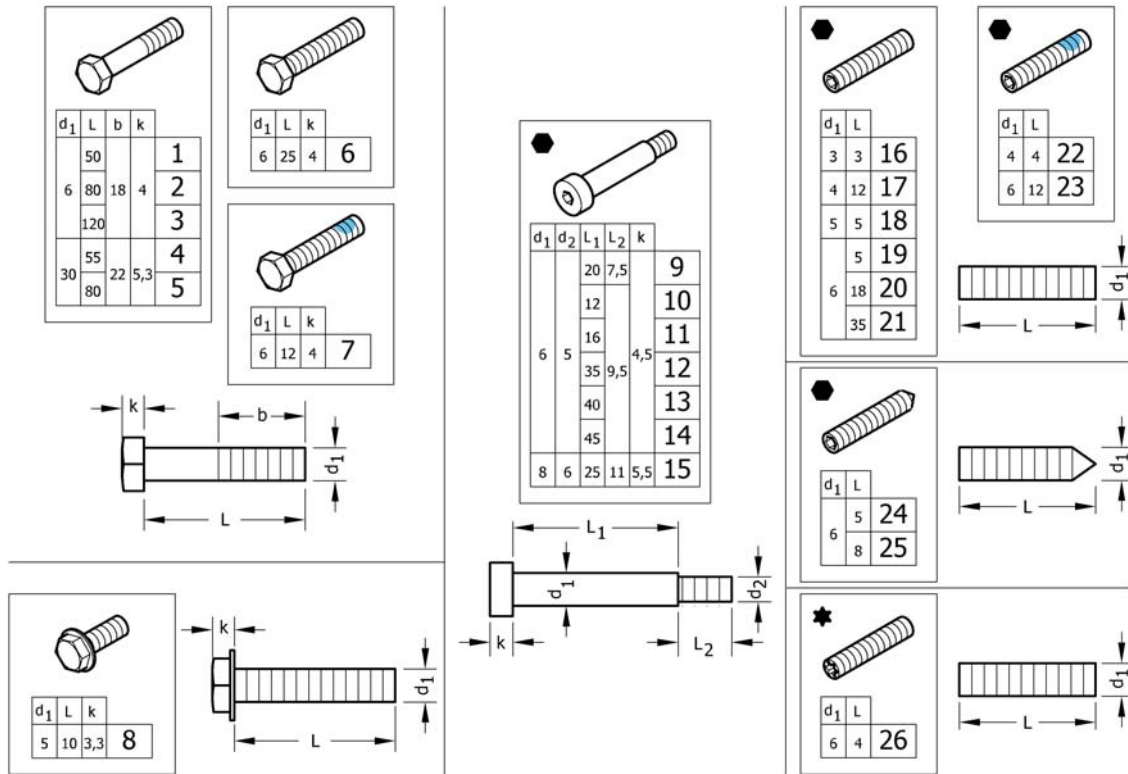

Hex-head screws, diverse, ...

Pos.	Part number	Description	Valid from → until	Qty
1	1579276	Hex head bolts partially threaded, Black, M6x50, kit 10 Pcs. <i>Replaces 101.1134 (10x)</i>		1
2	1579277	Hex head bolts partially threaded, Black, M6x80, kit 10 Pcs. <i>Replaces 1438508 (10x)</i>		1
3	1579278	Hex head bolts partially threaded, Black, M6x120, kit 10 Pcs. <i>Replaces 1438509 (10x)</i>		1
4	1579279	Hex head bolts partially threaded, Black, M8x55, kit 10 Pcs. <i>Replaces 101.1174 (10x)</i>		1
5	1579280	Hex head bolts partially threaded, Black, M8x80, kit 10 Pcs. <i>Replaces 101.1179 (10x)</i>		1
6	1579281	Hex head screws fully threaded, Black, M6x25, kit 10 Pcs. <i>Replaces 1437299 (10x)</i>		1
7	1579282	Hex head screws fully threaded, Black, TufLok, M6x12, kit 10 Pcs. <i>Replaces 1564245 (10x)</i>		1
8	1579283	Hex flange head machine screws with flangeBlack, M5x10, kit 10 Pcs. <i>Replaces 107.1014 (10x)</i>		1
9	1579295	Hex socket head shoulder bolts, Black, Ø6x20 / M5, kit 4 Pcs. <i>Replaces 1488934-0003 (4x)</i>		1
10	1579296	Hex socket head shoulder bolts, Black, Ø6x12 / M5, kit 4 Pcs. <i>Replaces 1564246 (4x)</i>		1
11	1579297	Hex socket head shoulder bolts, Black, Ø6x16 / M5, kit 4 Pcs. <i>Replaces 1529291 (4x)</i>		1
12	1579298	Hex socket head shoulder bolts, Black, Ø6x35 / M5, kit 4 Pcs. <i>Replaces 1496034 (4x)</i>		1
13	1579299	Hex socket head shoulder bolts, Black, Ø6x40 / M5, kit 4 Pcs. <i>Replaces 107.1023 (4x)</i>		1
14	1579300	Hex socket head shoulder bolts, Black, Ø6x45 / M5, kit 4 Pcs. <i>Replaces 1496030 (4x)</i>		1
15	1579301	Hex socket head shoulder bolts, Black, Ø8x25 / M6, kit 4 Pcs. <i>Replaces ZM008252A (4x)</i>		1
16	1579284	Hex socket set screws with flat point, Black, M3x3, kit 25 Pcs. <i>Replaces 116.1001 (25x)</i>		1
17	1579285	Hex socket set screws with flat point, Black, M4x12, kit 25 Pcs. <i>Replaces 116.1046 (25x)</i>		1
18	1579286	Hex socket set screws with flat point, zinc plated blue, M5x5, kit 25 Pcs. <i>Replaces 116.1081 (25x)</i>		1