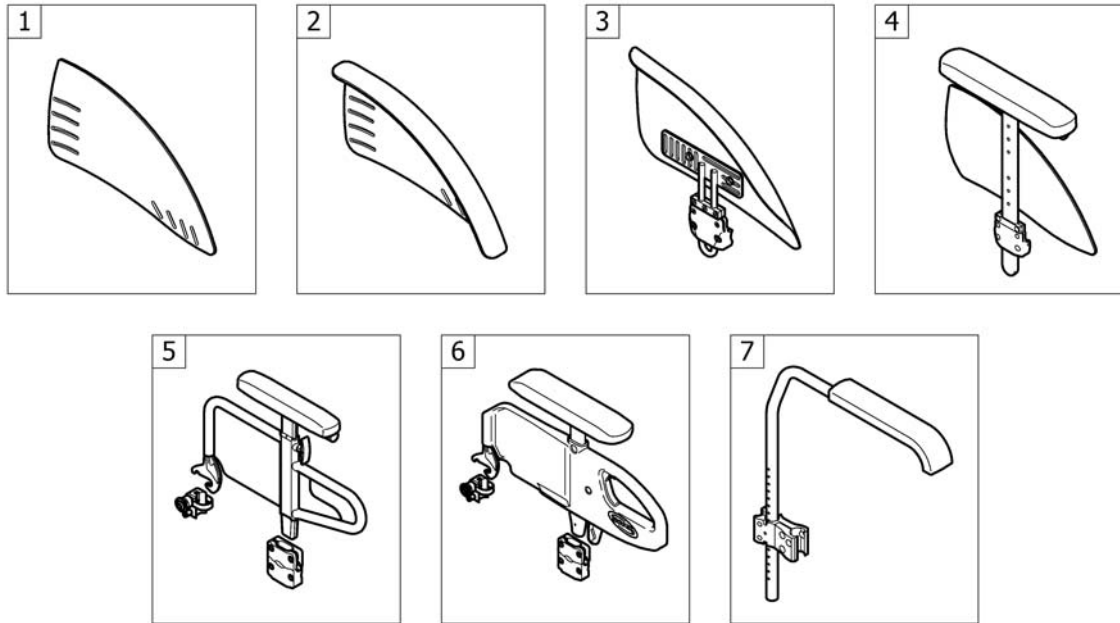

SIDERESTS

Pos.	Part number	Description	Valid from → until	Qty
1	-	Clothes-guards		1
2	-	Mudguards fixe		1
3	-	Mudguards removable		1
4	-	Siderest height adjustable		1
5	-	Siderest in colours, flip-back and height adjustable	2010-01-01 → 2012-12-31	1
6	-	Siderest with desk function		1
7	-	Tubular armrest		1