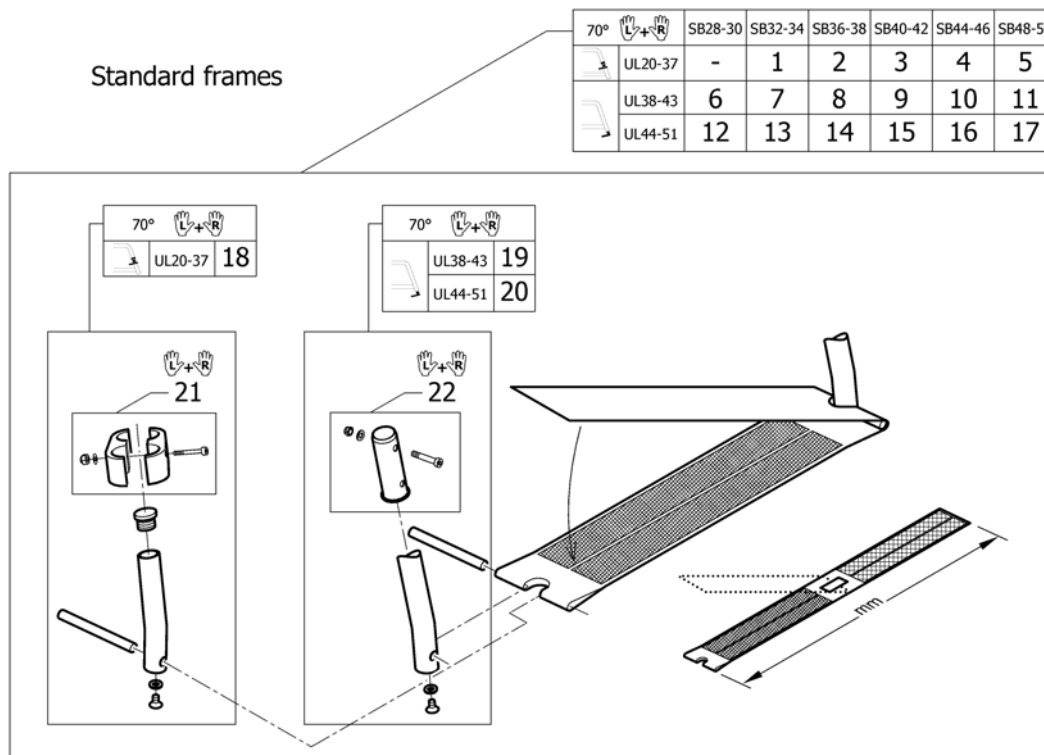

Footband for 70° front frames standard

Pos.	Part number	Description	Valid from → until	Qty
1	1544614	Footstrap complete 490mm high mounted		1
2	1544615	Footstrap complete 570mm high mounted		1
3	1544616	Footstrap complete 650mm high mounted		1
4	1544617	Footstrap complete 730mm high mounted		1
5	1544618	Footstrap complete 810mm high mounted		1
6	1535984	Footstrap complete 490mm short		1
7	1535985	Footstrap complete 570mm short		1
8	1535986	Footstrap complete 650mm short		1
9	1535987	Footstrap complete 730mm short		1
10	1535988	Footstrap complete 810mm short		1
11	1535989	Footstrap complete 890mm short		1
12	1535990	Footstrap complete 490mm long		1
13	1535991	Footstrap complete 570mm long		1
14	1535992	Footstrap complete 650mm long		1
15	1535993	Footstrap complete 730mm long		1
16	1536062	Footstrap complete 810mm long		1
17	1536063	Footstrap complete 890mm long		1
18	1544620	Telescopic tube kit for footstrap high mounted, pair		1
19	1544621	Telescopic tube kit for footstrap short, pair		1
20	1544622	Telescopic tube kit for footstrap long, pair		1
21	1544613	Clamping kit for footrest high mounted, pair		1
22	1532398	Fixation kit footplate telescope		1