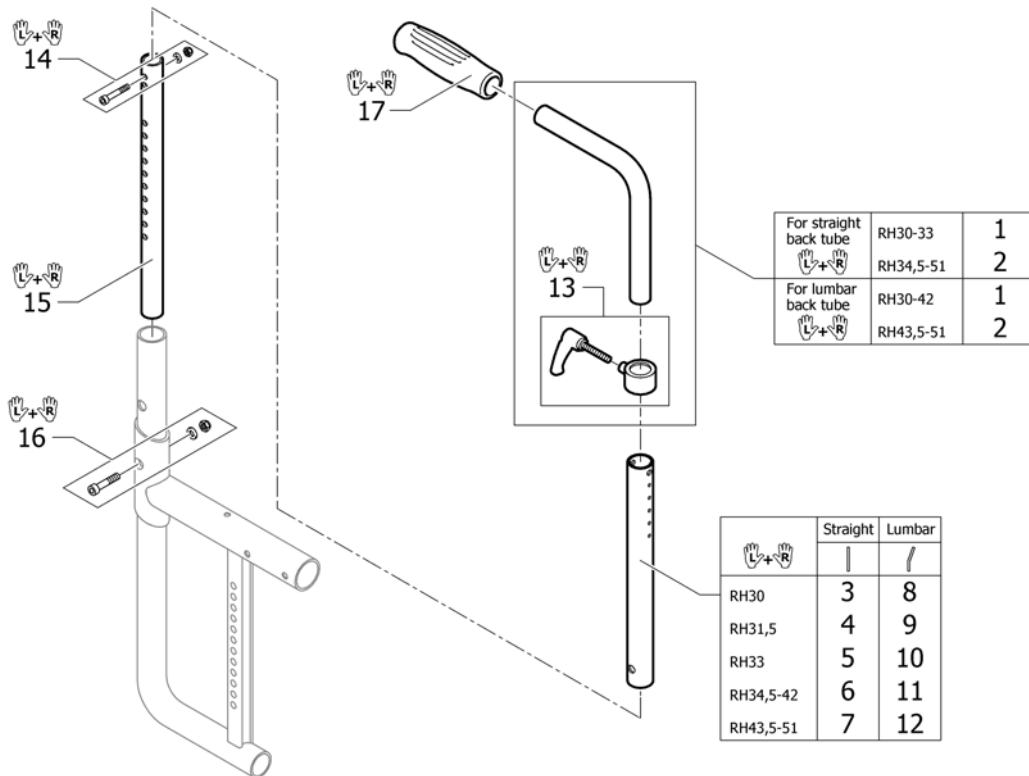

Push handles height adjustable

Pos.	Part number	Description	Valid from → until	Qty
1	1438203	Height adjustable, integrated push handles standard, kit short UL/C04		1
2	1438204	Height adjustable, integrated push handles standard, kit long UL/C04		1
3	1507750	Backrest tube L.235mm straight to integrated push handles, pair		1
4	1507751	Backrest tube L.250mm straight to integrated push handles, pair		1
5	1507752	Backrest tube L.265mm straight to integrated push handles, pair		1
6	1507753	Backrest tube L.280mm straight to integrated push handles, pair		1
7	1509103	Backrest tube L.355mm straight to integrated push handles, pair		1
8	1509114	Backrest tube L.235mm lumbar to integrated push handles, pair		1
9	1509115	Backrest tube L.250mm lumbar to integrated push handles, pair		1
10	1509116	Backrest tube L.265mm lumbar to integrated push handles, pair		1
11	1509117	Backrest tube L.280mm lumbar to integrated push handles, pair		1
12	1509122	Backrest tube L.355mm lumbar to integrated push handles, pair		1
13	1549985	Adjusting lever for height adjustable, integrated push handles, pair		1
14	1540071	Screw kit for backrest tube		1
15	1507747	Telescopic tube frame-backrest, pair		1
16	1540088	Fixation kit to backrest tube		1
17	1507734	Handle black, pair		1