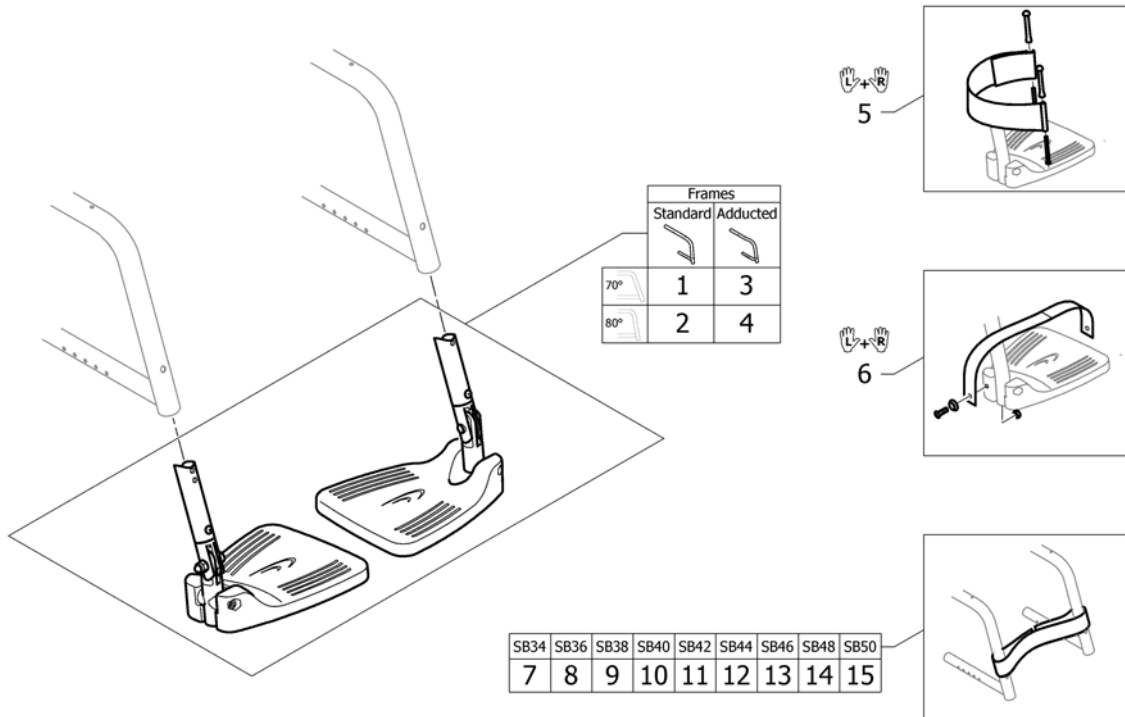

Footrest 2-piece, angle adjustable

Pos.	Part number	Description	Valid from → until	Qty
1	-	Footrest 2-pieces, angle adjustable for 70° front frames standard		1
2	-	Footrest 2-pieces, angle adjustable for 80° front frames standard		1
3	-	Footrest 2-pieces, angle adjustable for 70° front frames adducted		1
4	-	Footrest 2-pieces, angle adjustable for 80° front frames adducted		1
5	1437834	Heel loop kit short		1
6	1438143	instep strap UL/C04	2009-10-01 → 2012-12-31	1
7	1536073	Calf strap complete, SB34		1
8	1536074	Calf strap complete, SB36		1
9	1536075	Calf strap complete, SB38		1
10	1536076	Calf strap complete, SB40		1
11	1536077	Calf strap complete, SB42		1
12	1536078	Calf strap complete, SB44		1
13	1536079	Calf strap complete, SB46		1
14	1536080	Calf strap complete, SB48		1
15	1536081	Calf strap complete, SB50		1