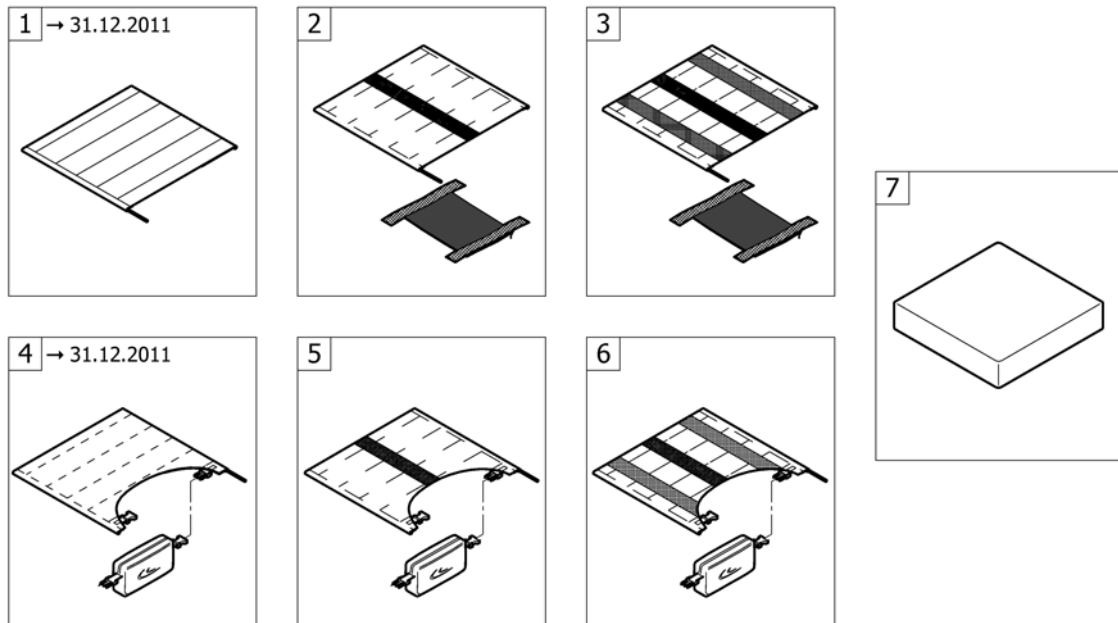

Pos.	Part number	Description	Valid from → until	Qty
1	-	Seat cover standard =>31.12.2011	2009-10-01 → 2011-12-31	1
2	-	Seat cover with 1 Velcro band (soft band)		1
3	-	Seat cover with 2 Velcro bands (rough band)		1
4	-	Seat cover standard for seat bag =>31.12.2011	2009-10-01 → 2011-12-31	1
5	-	Seat cover with 1 Velcro band (soft band) for seat bag		1
6	-	Seat cover with 2 Velcro bands (rough band) for seat bag		1
7	-	Seat cushion standard	2012-07-01 →	1