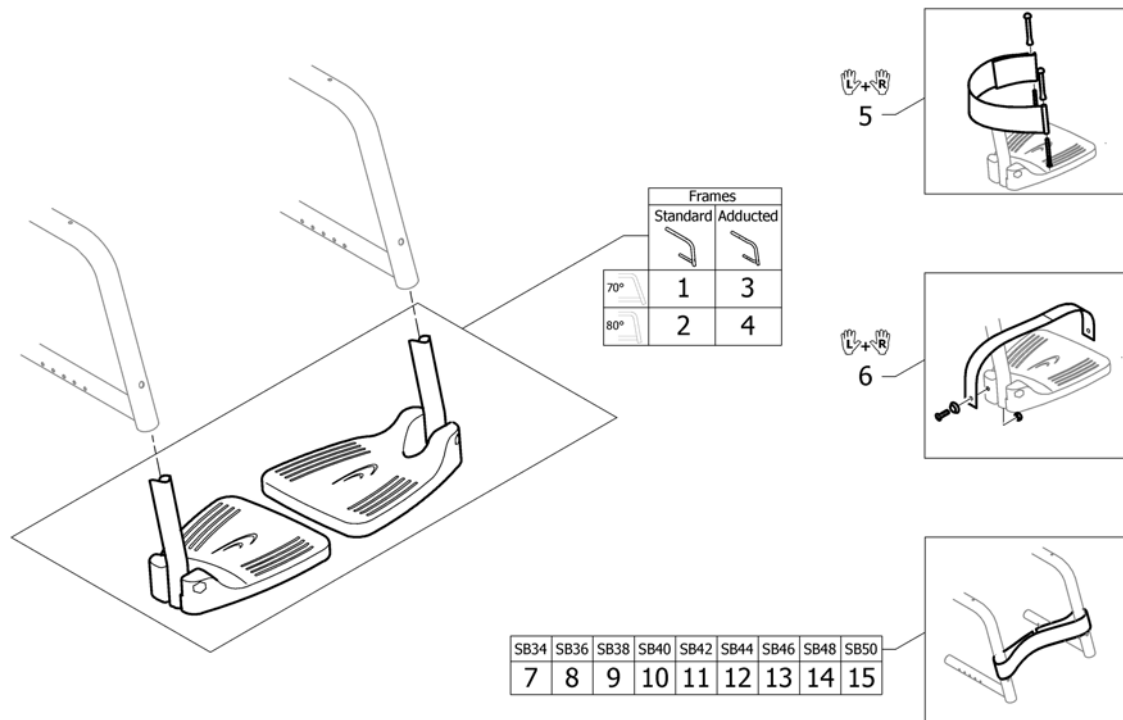

Footrest 2-piece

Pos.	Part number	Description	Valid from → until	Qty
1	-	Footrest 2-pieces for 70° front frames standard		1
2	-	Footrest 2-pieces for 80° front frames standard		1
3	-	Footrest 2-pieces for 70° front frames adducted		1
4	-	Footrest 2-pieces for 80° front frames adducted		1
5	1437834	Heel loop kit short		1
6	1438143	instep strap UL/C04	2009-10-01 → 2012-12-31	1
7	1536073	Calf strap complete, SB34		1
8	1536074	Calf strap complete, SB36		1
9	1536075	Calf strap complete, SB38		1
10	1536076	Calf strap complete, SB40		1
11	1536077	Calf strap complete, SB42		1
12	1536078	Calf strap complete, SB44		1
13	1536079	Calf strap complete, SB46		1
14	1536080	Calf strap complete, SB48		1
15	1536081	Calf strap complete, SB50		1