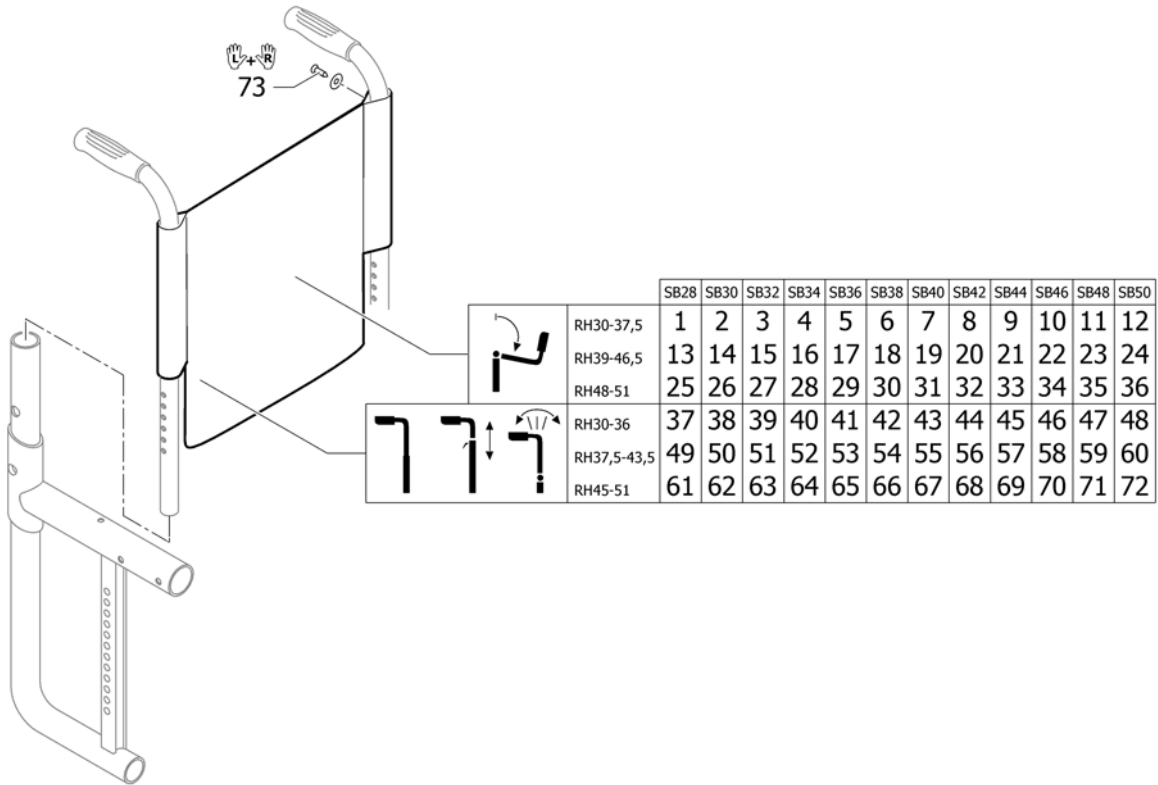

Back cover, standard =>31.12.2011

Pos.	Part number	Description	Valid from → until	Qty
1	1540108	Backrest cover SB28 S to backrest foldable	2009-10-01 → 2011-12-31	1
2	1540109	Backrest cover SB30 S to backrest foldable	2009-10-01 → 2011-12-31	1
3	1540110	Backrest cover SB32 S to backrest foldable	2009-10-01 → 2011-12-31	1
4	1540111	Backrest cover SB34 S to backrest foldable	2009-10-01 → 2011-12-31	1
5	1540112	Backrest cover SB36 S to backrest foldable	2009-10-01 → 2011-12-31	1
6	1540113	Backrest cover SB38 S to backrest foldable	2009-10-01 → 2011-12-31	1
7	1540114	Backrest cover SB40 S to backrest foldable	2009-10-01 → 2011-12-31	1
8	1540115	Backrest cover SB42 S to backrest foldable	2009-10-01 → 2011-12-31	1
9	1540116	Backrest cover SB44 S to backrest foldable	2009-10-01 → 2011-12-31	1
10	1540117	Backrest cover SB46 S to backrest foldable	2009-10-01 → 2011-12-31	1
11	1540118	Backrest cover SB48 S to backrest foldable	2009-10-01 → 2011-12-31	1
12	1540119	Backrest cover SB50 S to backrest foldable	2009-10-01 → 2011-12-31	1
13	1540120	Backrest cover SB28 M to backrest foldable	2009-10-01 → 2011-12-31	1
14	1540121	Backrest cover SB30 M to backrest foldable	2009-10-01 → 2011-12-31	1
15	1540122	Backrest cover SB32 M to backrest foldable	2009-10-01 → 2011-12-31	1
16	1540123	Backrest cover SB34 M to backrest foldable	2009-10-01 → 2011-12-31	1
17	1540124	Backrest cover SB36 M to backrest foldable	2009-10-01 → 2011-12-31	1
18	1540125	Backrest cover SB38 M to backrest foldable	2009-10-01 → 2011-12-31	1