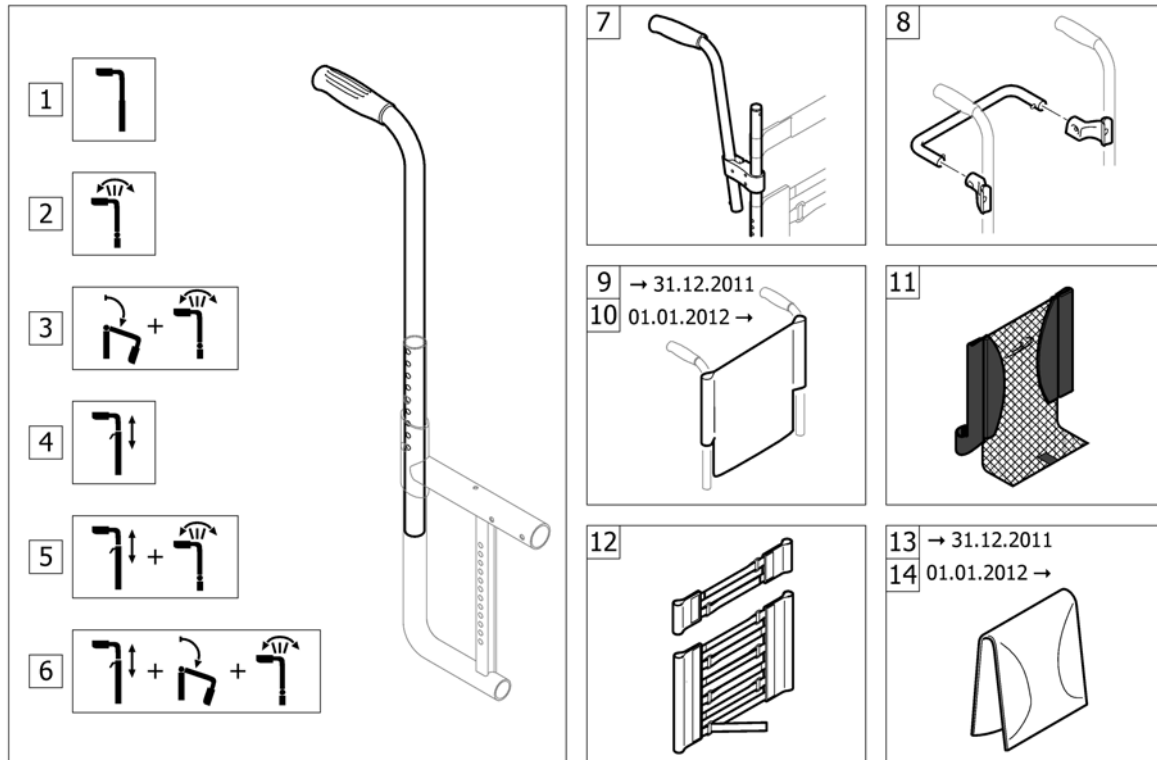

BACKREST

Pos.	Part number	Description	Valid from → until	Qty
1	-	Push handles for backrest standard		1
2	-	Push handles for backrest angle adjustable		1
3	-	Push handles for backrest foldable and angle adjustable		1
4	-	Push handles height adjustable		1
5	-	Push handles height adjustable for backrest angle adjustable		1
6	-	Push handles height adjustable for backrest foldable and angle adjustable		1
7	-	Push handles, inclined		1
8	-	Backrest stabilization bar		1
9	-	Back cover, standard =>31.12.2011	2009-10-01 → 2011-12-31	1
10	-	Back cover, standard 01.01.2012=>	2012-01-01 →	1
11	-	Backrest cover light	2011-07-01 →	1
12	-	Bands to adjustable backrest		1
13	-	Cover to adjustable backrest =>31.12.2011	2009-10-01 → 2016-12-31	1
14	-	Cover to adjustable backrest 01.01.2012=>	2012-01-01 →	1