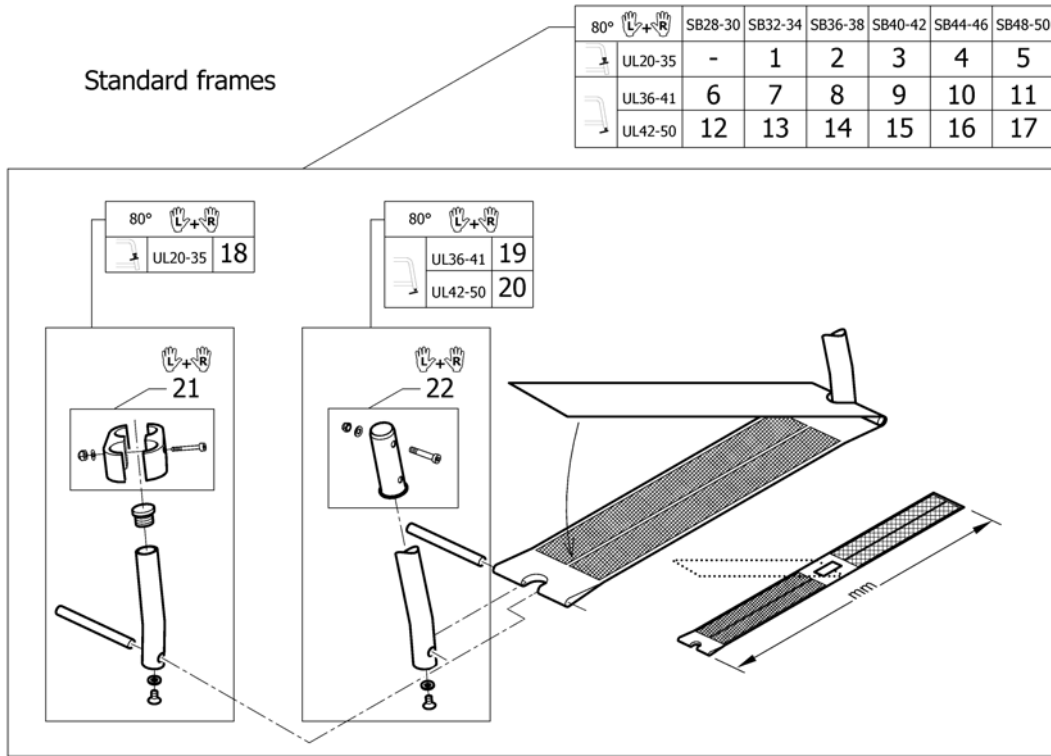

Footband for 80° front frames standard

Pos.	Part number	Description	Valid from → until	Qty
1	1544614	Footstrap complete 490mm high mounted		1
2	1544615	Footstrap complete 570mm high mounted		1
3	1544616	Footstrap complete 650mm high mounted		1
4	1544617	Footstrap complete 730mm high mounted		1
5	1544618	Footstrap complete 810mm high mounted		1
6	1535984	Footstrap complete 490mm short		1
7	1535985	Footstrap complete 570mm short		1
8	1535986	Footstrap complete 650mm short		1
9	1535987	Footstrap complete 730mm short		1
10	1535988	Footstrap complete 810mm short		1
11	1535989	Footstrap complete 890mm short		1
12	1535990	Footstrap complete 490mm long		1
13	1535991	Footstrap complete 570mm long		1
14	1535992	Footstrap complete 650mm long		1
15	1535993	Footstrap complete 730mm long		1
16	1536062	Footstrap complete 810mm long		1
17	1536063	Footstrap complete 890mm long		1
18	1544620	Telescopic tube kit for footstrap high mounted, pair		1
19	1544621	Telescopic tube kit for footstrap short, pair		1
20	1544622	Telescopic tube kit for footstrap long, pair		1
21	1544613	Clamping kit for footrest high mounted, pair		1
22	1532398	Fixation kit footplate telescope		1