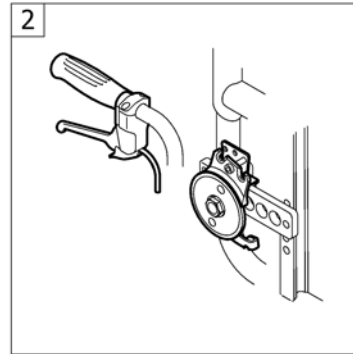

Pos.	Part number	Description	Valid from → until	Qty
1	-	Brakes		1
2	-	Drum brake		1