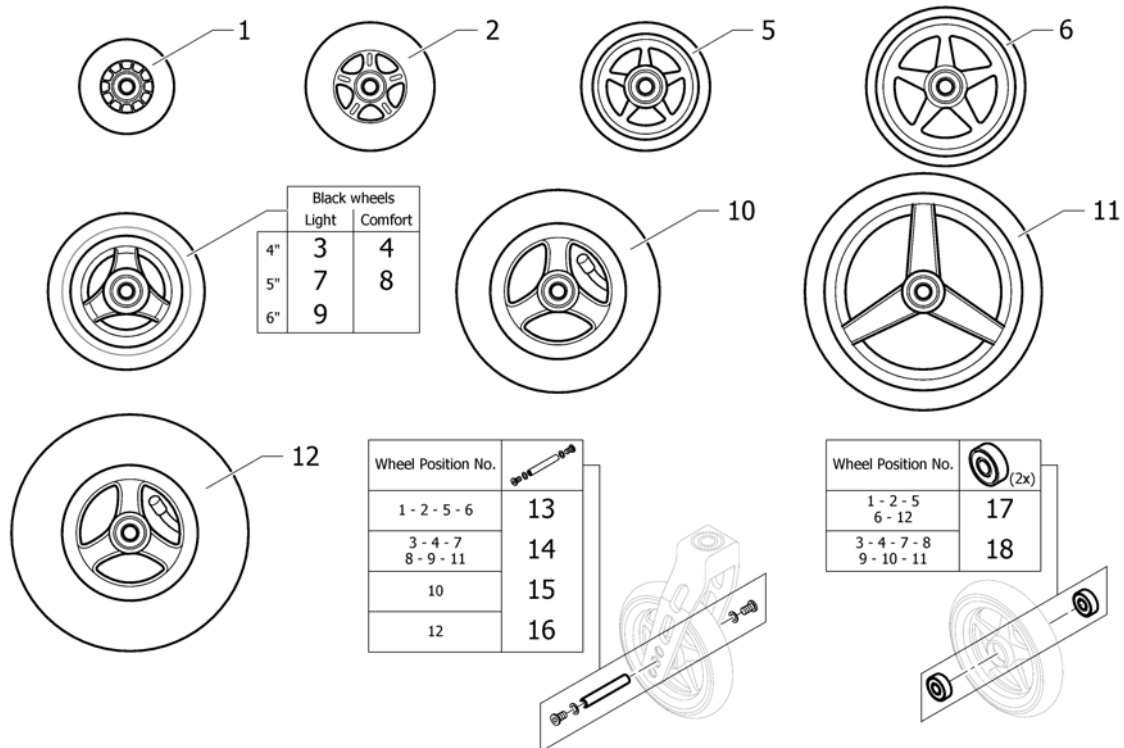

## Front wheels

Pos.	Part number	Description	Valid from → until	Qty
1	1513180	3" Sports wheel, transparent		2
2	1513181	4" Skater wheel, transparent		2
3	1562626	4" Everyday wheel, 3 spokes, black <i>Replaces 1513182</i>	2012-07-01 →	2
4	1561139	4" Comfort wheel, black	2012-07-01 →	2
5	1513183-0001	4" Starec wheel, chrome	2011-07-01 →	2
5	1513183-0182	4" Starec wheel, champagne	2013-01-01 →	2
5	1513183-0183	4" Starec wheel, olive	2013-01-01 →	2
5	1513183-0400	4" Starec wheel, techno-anthrazit		2
5	1513183-0401	4" Starec wheel, lemon	2009-10-01 → 2012-12-31	2
5	1513183-0402	4" Starec wheel, apricot	2009-10-01 → 2012-12-31	2
5	1513183-0404	4" Starec wheel, b-blue		2
5	1513183-0440	4" Starec wheel, comet red		2
5	1513183-0441	4" Starec wheel, arctic blue		2
5	1513183-0444	4" Starec wheel, copper glaze		2
5	1513183-0408	4" Starec wheel, glossy black		2
6	1513187-0001	5" Starec wheel, chrome	2011-07-01 →	2
6	1513187-0182	5" Starec wheel, champagne	2013-01-01 →	2
6	1513187-0183	5" Starec wheel, olive	2013-01-01 →	2
6	1513187-0400	5" Starec wheel, techno-anthrazit		2
6	1513187-0401	5" Starec wheel, lemon	2009-10-01 → 2012-12-31	2
6	1513187-0402	5" Starec wheel, apricot	2009-10-01 → 2012-12-31	2
6	1513187-0404	5" Starec wheel, b-blue		2
6	1513187-0440	5" Starec wheel, comet red		2
6	1513187-0441	5" Starec wheel, arctic blue		2
6	1513187-0444	5" Starec wheel, copper glaze		2
6	1513187-0408	5" Starec wheel, black		2
7	1562627	5" Everyday wheel, 3 spokes, black <i>Replaces 1513185</i>	2012-07-01 →	2