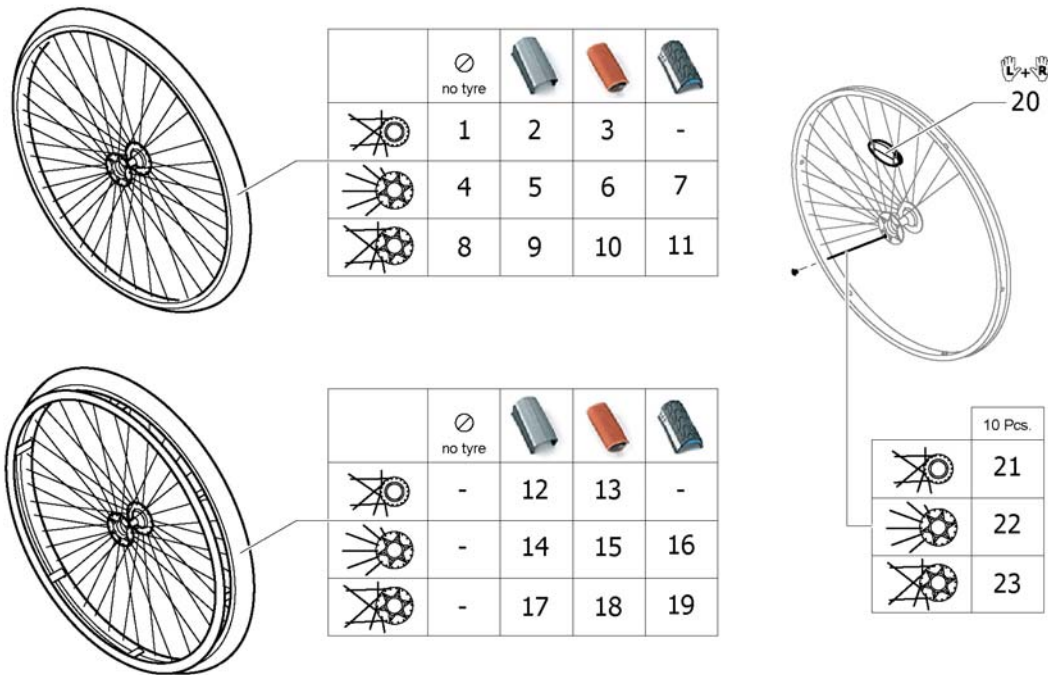

26" Küschall rear wheels complete

Pos.	Part number	Description	Valid from → until	Qty
4	1567098-0407	Rear wheel 26" Starec R, colourless, without handrim, without tyre <i>Replaces 904.1083</i>	2009-10-01 → 2014-12-31	2
4	1567098-0001	Rear wheel 26" Starec R, chrome, without handrim, without tyre <i>Replaces 904.1083-0001</i>	2011-07-01 → 2014-12-31	2
4	1567098-0182	Rear wheel 26" Starec R, champagne, without handrim, without tyre	2013-01-01 → 2014-12-31	2
4	1567098-0183	Rear wheel 26" Starec R, olive, without handrim, without tyre	2013-01-01 → 2014-12-31	2
4	1567098-0400	Rear wheel 26" Starec R, tecno, without handrim, without tyre <i>Replaces 904.1083.950</i>	2009-10-01 → 2014-12-31	2
4	1567098-0401	Rear wheel 26" Starec R, lemon, without handrim, without tyre <i>Replaces 904.1083.951</i>	2009-10-01 → 2012-12-31	2
4	1567098-0402	Rear wheel 26" Starec R, apricot, without handrim, without tyre <i>Replaces 904.1083.954</i>	2009-10-01 → 2012-12-31	2
4	1567098-0404	Rear wheel 26" Starec R, b-blue, without handrim, without tyre <i>Replaces 904.1083.957</i>	2009-10-01 → 2014-12-31	2
4	1567098-0440	Rear wheel 26" Starec R, comet red, without handrim, without tyre <i>Replaces 904.1083-0440</i>	2009-10-01 → 2014-12-31	2
4	1567098-0441	Rear wheel 26" Starec R, arctic blue, without handrim, without tyre <i>Replaces 904.1083-0441</i>	2009-10-01 → 2014-12-31	2
4	1567098-0444	Rear wheel 26" Starec R, copper glaze, without handrim, without tyre <i>Replaces 904.1083-0444</i>	2009-10-01 → 2014-12-31	2
5	904.1196	Rear wheel 26", Starec hub R, without handrim, light wall	2009-10-01 → 2014-12-31	2
6	904.1165	Rear wheel 26", Starec hub R, without handrim, indoor sports	2009-10-01 → 2017-12-31	2
7	1554401-0407	Rear wheel 26", Starec R, colourless, without handrim, marathon evolution	2009-10-01 → 2014-12-31	2