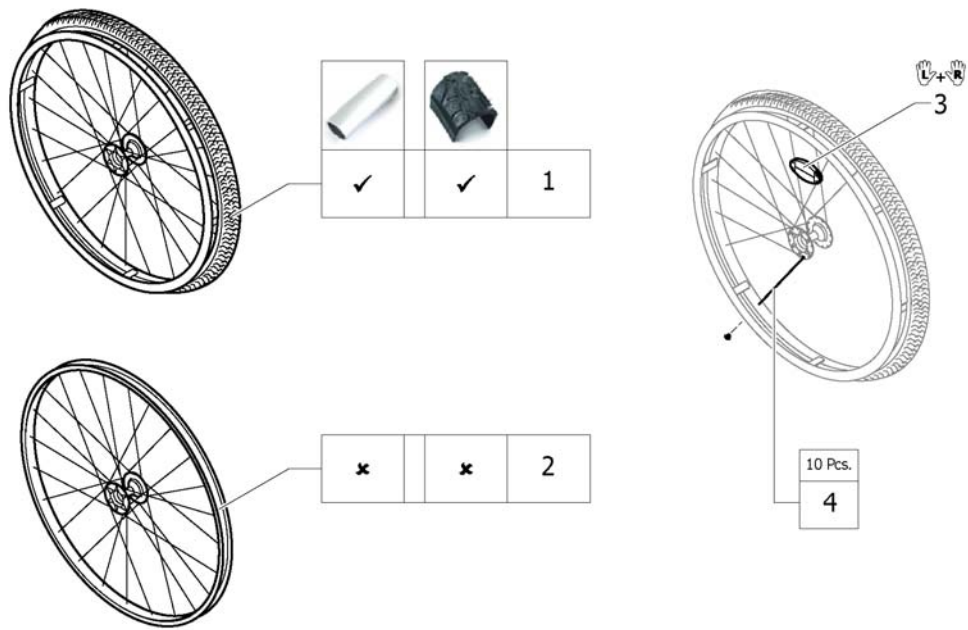

Mountain bike wheel

Pos.	Part number	Description	Valid from → until	Qty
1	1517875	Rear wheel 24", Mountain Bike, handrim alu, tyre MTB		2
2	1529327	Rear wheel Mountain Bike 24", without handrim, without tyre		2
3	1571073	Spokereflection, pair <i>Replaces 220.1033</i>		1
4	1579085	Spokes kit for Mountain Bike wheel, 10 Pcs.		1