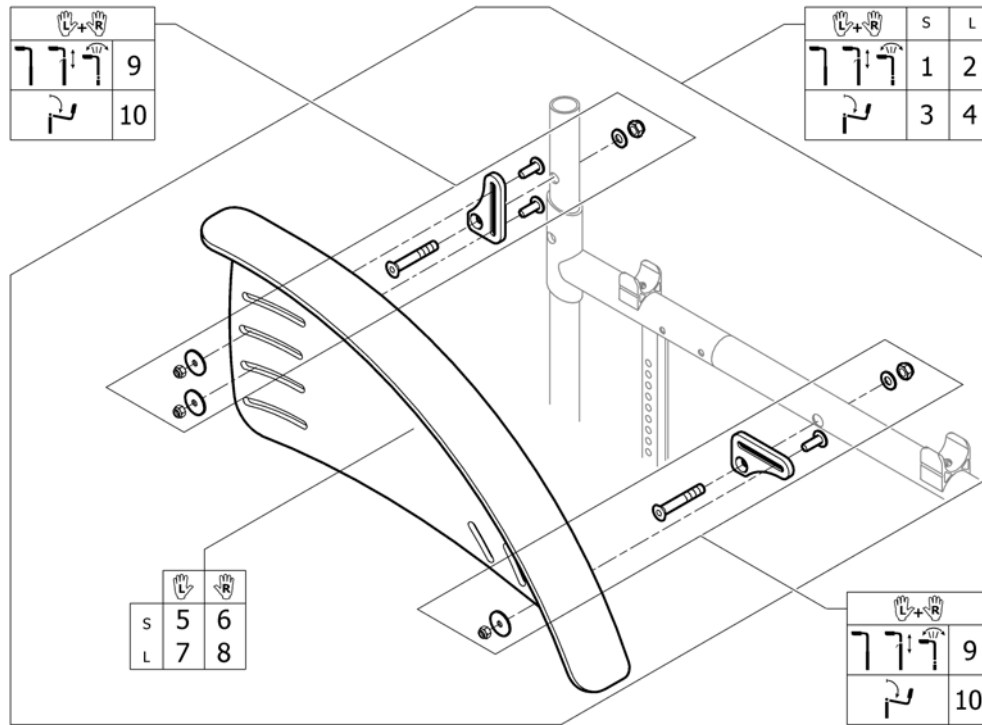

Mudguards fixe

Pos.	Part number	Description	Valid from → until	Qty
1	1540006	Mudguard Carbon S complete, pair		1
2	1540007	Mudguard Carbon L complete, pair		1
3	1540917	Mudguard Carbon S complete to backrest foldable, pair		1
4	1540918	Mudguard Carbon L complete to backrest foldable, pair		1
5	1529781	Mudguard Carbon S short left		1
6	1529782	Mudguard Carbon S short right		1
7	1529783	Mudguard Carbon L long left		1
8	1529784	Mudguard Carbon L long right		1
9	1540005	Fixation kit for clothes-guard and mudguard		1
10	1540916	Fixation kit for clothes-guard and mudguard to backrest foldable		1