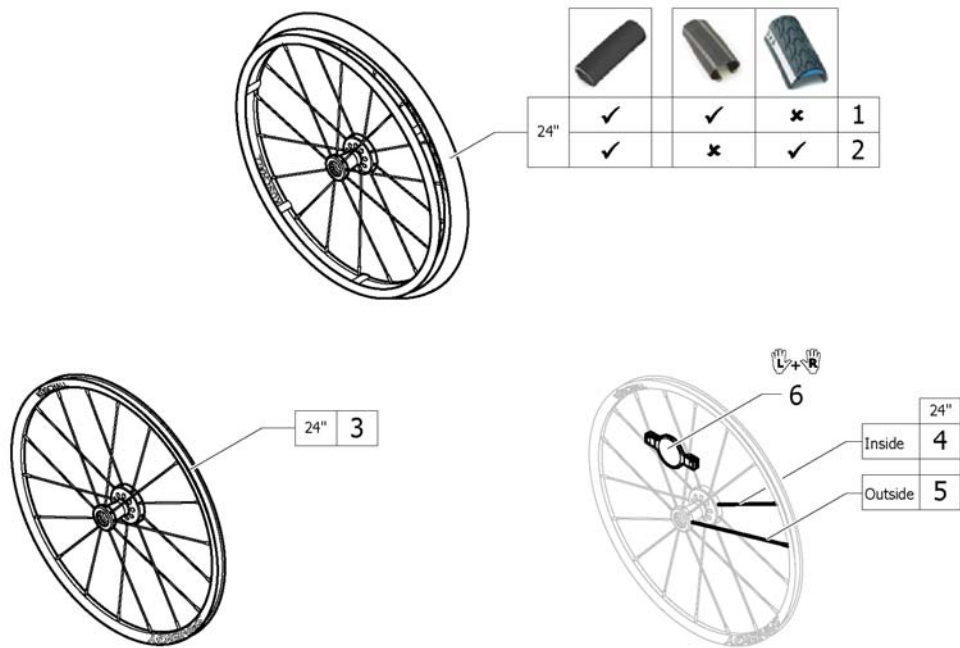

Spinergy LXX wheel

Pos.	Part number	Description	Valid from → until	Qty
1	1579101	Rear wheel 24", Spinergy LXX, handrim aluminium black, tyre Schwalbe One		2
2	1579105	Rear wheel 24", Spinergy LXX, handrim aluminium black, tyre Marathon Evolution		2
3	1579102	Rear wheel 24", Spinergy LXX, without handrim, without tyre		2
4	1579103	Spoke inside for Spinergy LXX wheel 24", 236mm., 1 Pcs.		9
5	1579104	Spoke outside for Spinergy LXX wheel 24", 249mm., 1 Pcs.		9
6	1571088	Spoke reflection for Spinergy wheel, pair		1