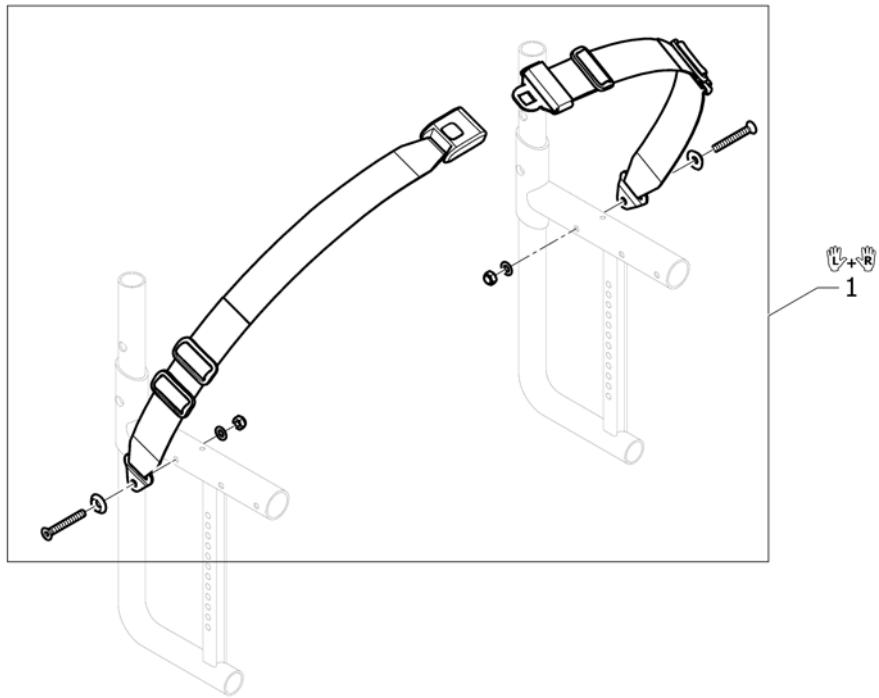

Pos.	Part number	Description	Valid from → until	Qty
1	1561026	Seatbelt for transportation		1