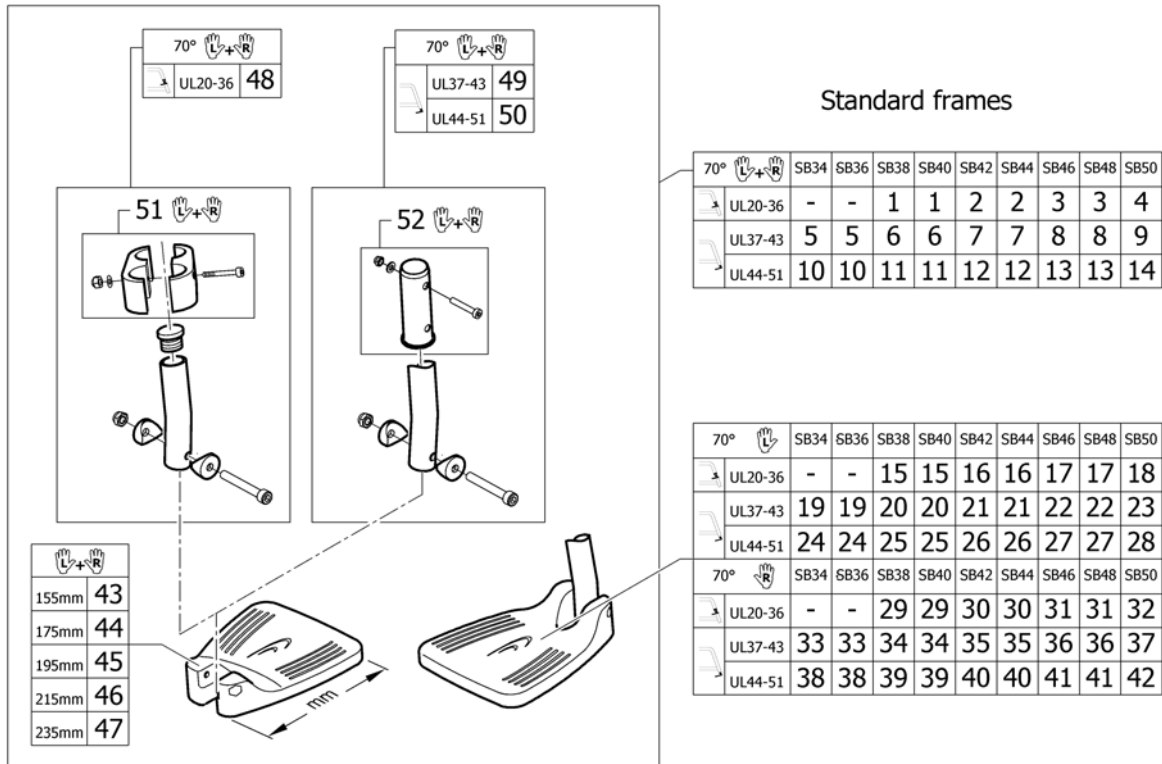

Footrest 2-pieces for 70° front frames standard

Pos.	Part number	Description	Valid from → until	Qty
1	1544821	Footrest 2-pc. 155mm, for frame 70° & 80° high mounted, pair, complete		1
2	1544822	Footrest 2-pc. 175mm, for frame 70° & 80° high mounted, pair, complete		1
3	1544823	Footrest 2-pc. 195mm, for frame 70° & 80° high mounted, pair, complete		1
4	1544824	Footrest 2-pc. 215mm, for frame 70° & 80° high mounted, pair, complete		1
5	1544826	Footrest 2-pc. 155mm, for frame 70° & 80° short, pair, complete		1
6	1544827	Footrest 2-pc. 175mm, for frame 70° & 80° short, pair, complete		1
7	1544828	Footrest 2-pc. 195mm, for frame 70° & 80° short, pair, complete		1
8	1544906	Footrest 2-pc. 215mm, for frame 70° & 80° short, pair, complete		1
9	1544907	Footrest 2-pc. 235mm, for frame 70° & 80° short, pair, complete		1
10	1544908	Footrest 2-pc. 155mm, for frame 70° & 80° long, pair, complete		1
11	1544909	Footrest 2-pc. 175mm, for frame 70° & 80° long, pair, complete		1
12	1544910	Footrest 2-pc. 195mm, for frame 70° & 80° long, pair, complete		1
13	1544911	Footrest 2-pc. 215mm, for frame 70° & 80° long, pair, complete		1
14	1544912	Footrest 2-pc. 235mm, for frame 70° & 80° long, pair, complete		1
15	1544913	Footrest 2-pc. 155mm, for frame 70° & 80° high mounted, left, complete		1
16	1544914	Footrest 2-pc. 175mm, for frame 70° & 80° high mounted, left, complete		1
17	1544915	Footrest 2-pc. 195mm, for frame 70° & 80° high mounted, left, complete		1
18	1544916	Footrest 2-pc. 215mm, for frame 70° & 80° high mounted, left, complete		1
19	1545357	Footrest 2-pc. 155mm, for frame 70° & 80° short, left, complete		1
20	1545358	Footrest 2-pc. 175mm, for frame 70° & 80° short, left, complete		1
21	1545359	Footrest 2-pc. 195mm, for frame 70° & 80° short, left, complete		1
22	1545360	Footrest 2-pc. 215mm, for frame 70° & 80° short, left, complete		1
23	1545361	Footrest 2-pc. 235mm, for frame 70° & 80° short, left, complete		1
24	1545362	Footrest 2-pc. 155mm, for frame 70° & 80° long, left, complete		1
25	1545363	Footrest 2-pc. 175mm, for frame 70° & 80° long, left, complete		1
26	1545364	Footrest 2-pc. 195mm, for frame 70° & 80° long, left, complete		1
27	1545365	Footrest 2-pc. 215mm, for frame 70° & 80° long, left, complete		1
28	1545366	Footrest 2-pc. 235mm, for frame 70° & 80° long, left, complete		1
29	1545367	Footrest 2-pc. 155mm, for frame 70° & 80° high mounted, right, complete		1
30	1545368	Footrest 2-pc. 175mm, for frame 70° & 80° high mounted, right, complete		1
31	1545369	Footrest 2-pc. 195mm, for frame 70° & 80° high mounted, right, complete		1