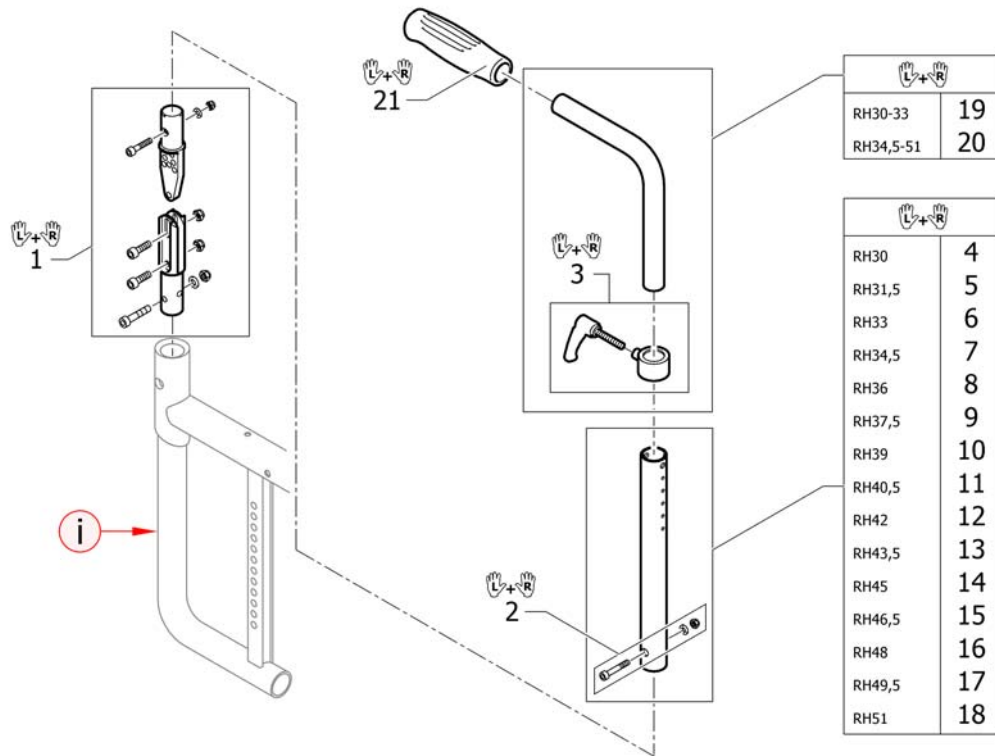

Push handles height adjustable for backrest angle adjustable

Pos.	Part number	Description	Valid from → until	Qty
i	-	A special rear frame is necessary. Please see chapter CHASSIS.		0
1	1540094	Backrest angle kit		1
2	1540071	Screw kit for backrest tube		1
3	1549985	Adjusting lever for height adjustable, integrated push handles, pair		1
4	1507751	Backrest tube L.250mm straight to integrated push handles, pair		1
5	1507752	Backrest tube L.265mm straight to integrated push handles, pair		1
6	1507753	Backrest tube L.280mm straight to integrated push handles, pair		1
7	1507862	Backrest tube L.295mm straight to integrated push handles, pair		1
8	1508438	Backrest tube L.310mm straight to integrated push handles, pair		1
9	1508466	Backrest tube L.325mm straight to integrated push handles, pair		1
10	1508498	Backrest tube L.340mm straight to integrated push handles, pair		1
11	1509103	Backrest tube L.355mm straight to integrated push handles, pair		1
12	1509104	Backrest tube L.370mm straight to integrated push handles, pair		1
13	1509105	Backrest tube L.385mm straight to integrated push handles, pair		1
14	1509106	Backrest tube L.400mm straight to integrated push handles, pair		1
15	1509107	Backrest tube L.415mm straight to integrated push handles, pair		1
16	1509108	Backrest tube L.430mm straight to integrated push handles, pair		1
17	1509109	Backrest tube L.445mm straight to integrated push handles, pair		1
18	1509110	Backrest tube L.460mm straight to integrated push handles, pair		1
19	1438203	Height adjustable, integrated push handles standard, kit short UL/C04		1
20	1438204	Height adjustable, integrated push handles standard, kit long UL/C04		1
21	1507734	Handle black, pair		1