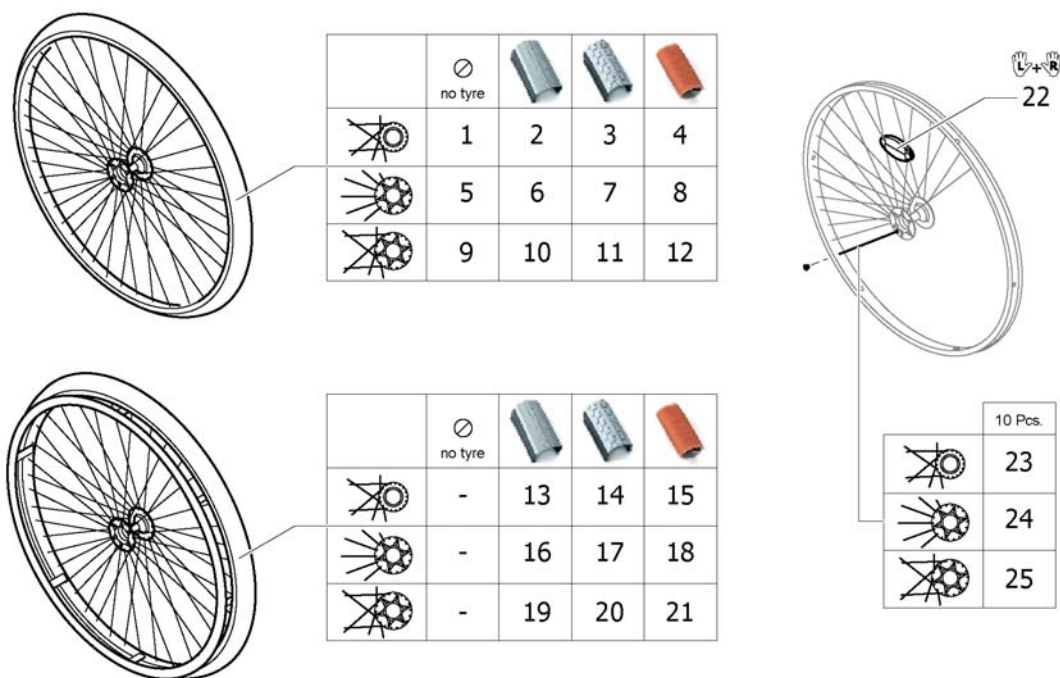

22" Küschall rear wheels complete

Pos.	Part number	Description	Valid from → until	Qty
5	1559082-0407	Rear wheel 22" Starec R, colourless, without handrim, without tyre	2009-10-01 → 2014-12-31	2
5	1559082-0001	Rear wheel 22" Starec R, chrome, without handrim, without tyre	2011-07-01 → 2014-12-31	2
5	1559082-0182	Rear wheel 22" Starec R, champagne, without handrim, without tyre	2013-01-01 → 2014-12-31	2
5	1559082-0183	Rear wheel 22" Starec R, olive, without handrim, without tyre	2013-01-01 → 2014-12-31	2
5	1559082-0400	Rear wheel 22" Starec R, tecno, without handrim, without tyre	2009-10-01 → 2014-12-31	2
5	1559082-0401	Rear wheel 22" Starec R, lemon, without handrim, without tyre	2009-10-01 → 2012-12-31	2
5	1559082-0402	Rear wheel 22" Starec R, apricot, without handrim, without tyre	2009-10-01 → 2012-12-31	2
5	1559082-0404	Rear wheel 22" Starec R, b-blue, without handrim, without tyre	2009-10-01 → 2014-12-31	2
5	1559082-0440	Rear wheel 22" Starec R, comet red, without handrim, without tyre	2009-10-01 → 2014-12-31	2
5	1559082-0441	Rear wheel 22" Starec R, arctic blue, without handrim, without tyre	2009-10-01 → 2014-12-31	2
5	1559082-0444	Rear wheel 22" Starec R, coppber glaze, without handrim, without tyre	2009-10-01 → 2014-12-31	2
6	904.1195	Rear wheel 22 ", Starec hub R, without handrim, light wall	2009-10-01 → 2014-12-31	2
7	904.1158	Rear wheel 22", Starec hub R, without handrim, Tread	2009-10-01 → 2014-12-31	2
9	1559083-0407	Rear wheel 22", Starec X, colourless, without handrim, without tyre		2
9	1559083-0001	Rear wheel 22", Starec X, chrome, without handrim, without tyre	2011-07-01 →	2
9	1559083-0182	Rear wheel 22", Starec X, champagne, without handrim, without tyre	2013-01-01 →	2
9	1559083-0183	Rear wheel 22" Starec X, olive, without handrim, without tyre	2013-01-01 →	2
9	1559083-0400	Rear wheel 22" Starec X, Tecno, without handrim, without tyre		2
9	1559083-0401	Rear wheel 22" Starec X, Lemon, without handrim, without tyre	2009-10-01 → 2012-12-31	2
9	1559083-0402	Rear wheel 22" Starec X, Apricot, without handrim, without tyre	2009-10-01 → 2012-12-31	2