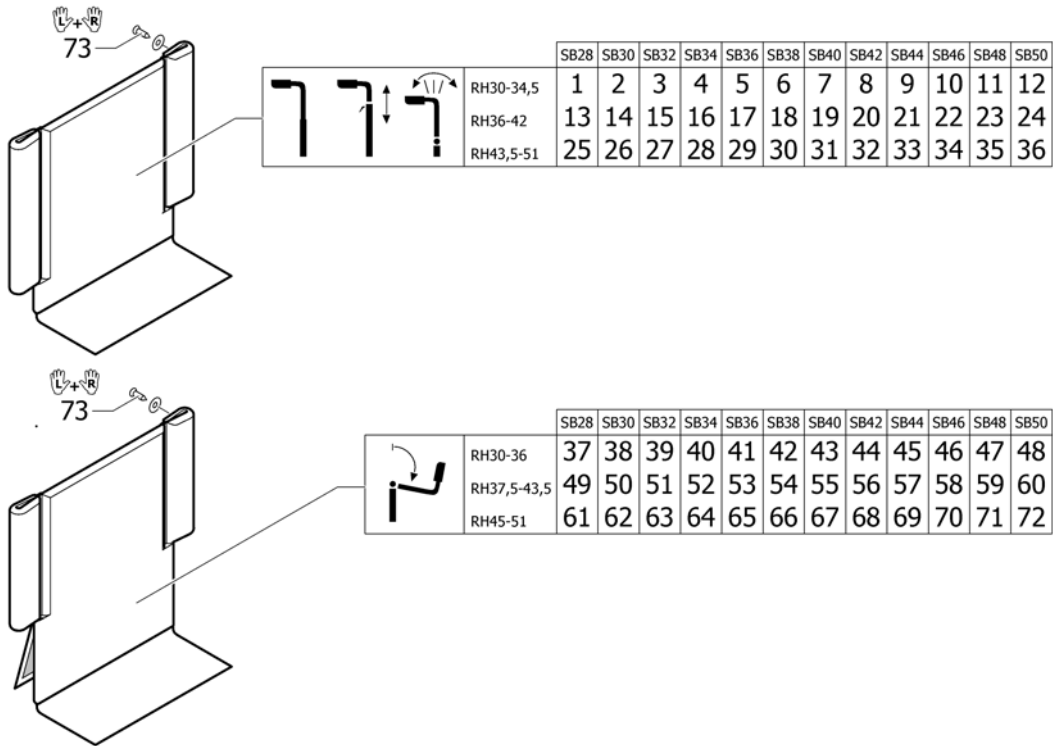

Back cover, standard 01.01.2012=>

Pos.	Part number	Description	Valid from → until	Qty
1	1552080	Backrest cover SB28 medium		1
2	1552081	Backrest cover SB30 medium		1
3	1552082	Backrest cover SB32 medium		1
4	1552083	Backrest cover SB34 medium		1
5	1552084	Backrest cover SB36 medium		1
6	1552085	Backrest cover SB38 medium		1
7	1552086	Backrest cover SB40 medium		1
8	1552087	Backrest cover SB42 medium		1
9	1552088	Backrest cover SB44 medium		1
10	1552089	Backrest cover SB46 medium		1
11	1552090	Backrest cover SB48 medium		1
12	1552091	Backrest cover SB50 medium		1
13	1552092	Backrest cover SB28 long		1
14	1552093	Backrest cover SB30 long		1
15	1552094	Backrest cover SB32 long		1
16	1552095	Backrest cover SB34 long		1
17	1552096	Backrest cover SB36 long		1
18	1552097	Backrest cover SB38 long		1
19	1552098	Backrest cover SB40 long		1
20	1552099	Backrest cover SB42 long		1
21	1552100	Backrest cover SB44 long		1
22	1552101	Backrest cover SB46 long		1
23	1552102	Backrest cover SB48 long		1
24	1552103	Backrest cover SB50 long		1
25	1552104	Backrest cover SB28 X-long		1
26	1552105	Backrest cover SB30 X-long		1
27	1552106	Backrest cover SB32 X-long		1
28	1552107	Backrest cover SB34 X-long		1
29	1552108	Backrest cover SB36 X-long		1
30	1552109	Backrest cover SB38 X-long		1
31	1552110	Backrest cover SB40 X-long		1