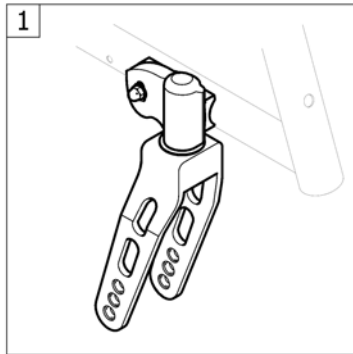

FRONT WHEELS

Pos.	Part number	Description	Valid from → until	Qty
1	-	Front wheel supporter		1
2	-	Front wheels		1