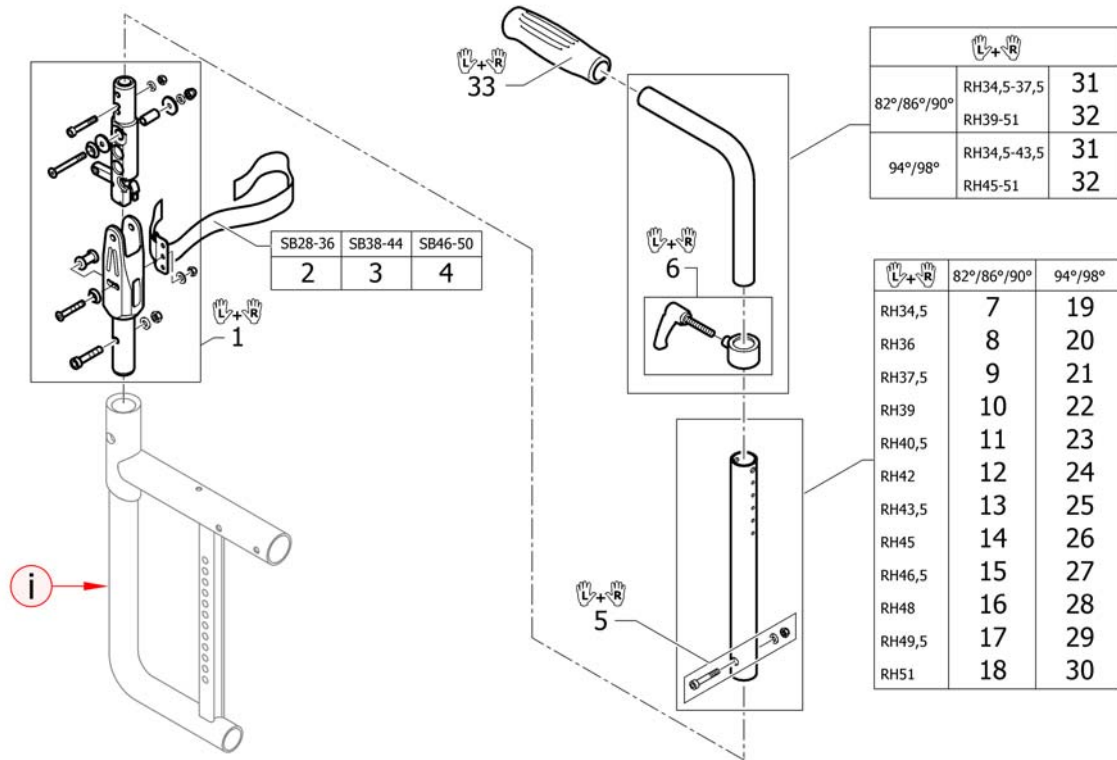

Push handles height adjustable for backrest foldable and angle adjustable

Pos.	Part number	Description	Valid from → until	Qty
i	-	A special rear frame is necessary. Please see chapter CHASSIS.		0
1	1540054	Hinge kit to backrest foldable, pair		1
2	1540066	Backrest band short for backrest foldable		1
3	1540067	Backrest band medium for backrest foldable		1
4	1540068	Backrest band long for backrest foldable		1
5	1540071	Screw kit for backrest tube		1
6	1549985	Adjusting lever for height adjustable, integrated push handles, pair		1
7	1507751	Backrest tube L.250mm straight to integrated push handles, pair		1
8	1507752	Backrest tube L.265mm straight to integrated push handles, pair		1
9	1507753	Backrest tube L.280mm straight to integrated push handles, pair		1
10	1507862	Backrest tube L.295mm straight to integrated push handles, pair		1
11	1508438	Backrest tube L.310mm straight to integrated push handles, pair		1
12	1508466	Backrest tube L.325mm straight to integrated push handles, pair		1
13	1508498	Backrest tube L.340mm straight to integrated push handles, pair		1
14	1509103	Backrest tube L.355mm straight to integrated push handles, pair		1
15	1509104	Backrest tube L.370mm straight to integrated push handles, pair		1
16	1509105	Backrest tube L.385mm straight to integrated push handles, pair		1
17	1509106	Backrest tube L.400mm straight to integrated push handles, pair		1
18	1509107	Backrest tube L.415mm straight to integrated push handles, pair		1
19	1509115	Backrest tube L.250mm lumbar to integrated push handles, pair		1
20	1509116	Backrest tube L.265mm lumbar to integrated push handles, pair		1
21	1509117	Backrest tube L.280mm lumbar to integrated push handles, pair		1
22	1509118	Backrest tube L.295mm lumbar to integrated push handles, pair		1
23	1509119	Backrest tube L.310mm lumbar to integrated push handles, pair		1
24	1509120	Backrest tube L.325mm lumbar to integrated push handles, pair		1
25	1509121	Backrest tube L.340mm lumbar to integrated push handles, pair		1
26	1509122	Backrest tube L.355mm lumbar to integrated push handles, pair		1
27	1509123	Backrest tube L.370mm lumbar to integrated push handles, pair		1
28	1509124	Backrest tube L.385mm lumbar to integrated push handles, pair		1
29	1509125	Backrest tube L.400mm lumbar to integrated push handles, pair		1
30	1509126	Backrest tube L.415mm lumbar to integrated push handles, pair		1