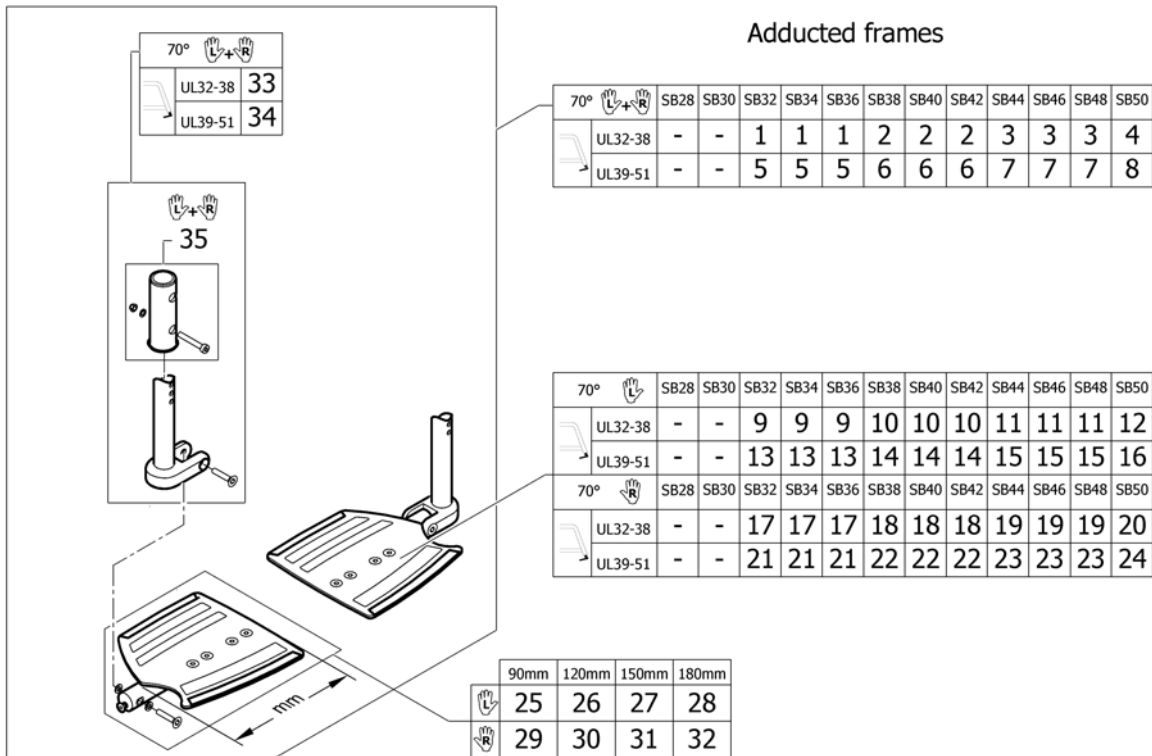

Footrest carbon 2-pieces for 70° front frames adducted

Pos.	Part number	Description	Valid from → until	Qty
1	1545438	Footrest carbon 2-pc. 90mm, short, pair, complete		1
2	1545439	Footrest carbon 2-pc. 120mm, short, pair, complete		1
3	1545440	Footrest carbon 2-pc. 150mm, short, pair, complete		1
4	1545441	Footrest carbon 2-pc. 180mm, short, pair, complete		1
5	1545442	Footrest carbon 2-pc. 90mm, long, pair, complete		1
6	1545443	Footrest carbon 2-pc. 120mm, long, pair, complete		1
7	1545444	Footrest carbon 2-pc. 150mm, long, pair, complete		1
8	1545445	Footrest carbon 2-pc. 180mm, long, pair, complete		1
9	1545776	Footrest carbon 2-pc. 90mm, short, left, complete		1
10	1545777	Footrest carbon 2-pc. 120mm, short, left, complete		1
11	1545778	Footrest carbon 2-pc. 150mm, short, left, complete		1
12	1545779	Footrest carbon 2-pc. 180mm, short, left, complete		1
13	1545780	Footrest carbon 2-pc. 90mm, long, left, complete		1
14	1545781	Footrest carbon 2-pc. 120mm, long, left, complete		1
15	1545782	Footrest carbon 2-pc. 150mm, long, left, complete		1
16	1545783	Footrest carbon 2-pc. 180mm, long, left, complete		1
17	1545764	Footrest carbon 2-pc. 90mm, short, right, complete		1
18	1545765	Footrest carbon 2-pc. 120mm, short, right, complete		1
19	1545766	Footrest carbon 2-pc. 150mm, short, right, complete		1
20	1545767	Footrest carbon 2-pc. 180mm, short, right, complete		1
21	1545768	Footrest carbon 2-pc. 90mm, long, right, complete		1
22	1545769	Footrest carbon 2-pc. 120mm, long, right, complete		1
23	1545770	Footrest carbon 2-pc. 150mm, long, right, complete		1
24	1545771	Footrest carbon 2-pc. 180mm, long, right, complete		1
25	1545450	Footrest carbon 2-pc. 90mm, left		1
26	1545451	Footrest carbon 2-pc. 120mm, left		1
27	1545452	Footrest carbon 2-pc. 150mm, left		1
28	1545517	Footrest carbon 2-pc. 180mm, left		1
29	1545446	Footrest carbon 2-pc. 90mm, right		1
30	1545447	Footrest carbon 2-pc. 120mm, right		1
31	1545448	Footrest carbon 2-pc. 150mm, right		1