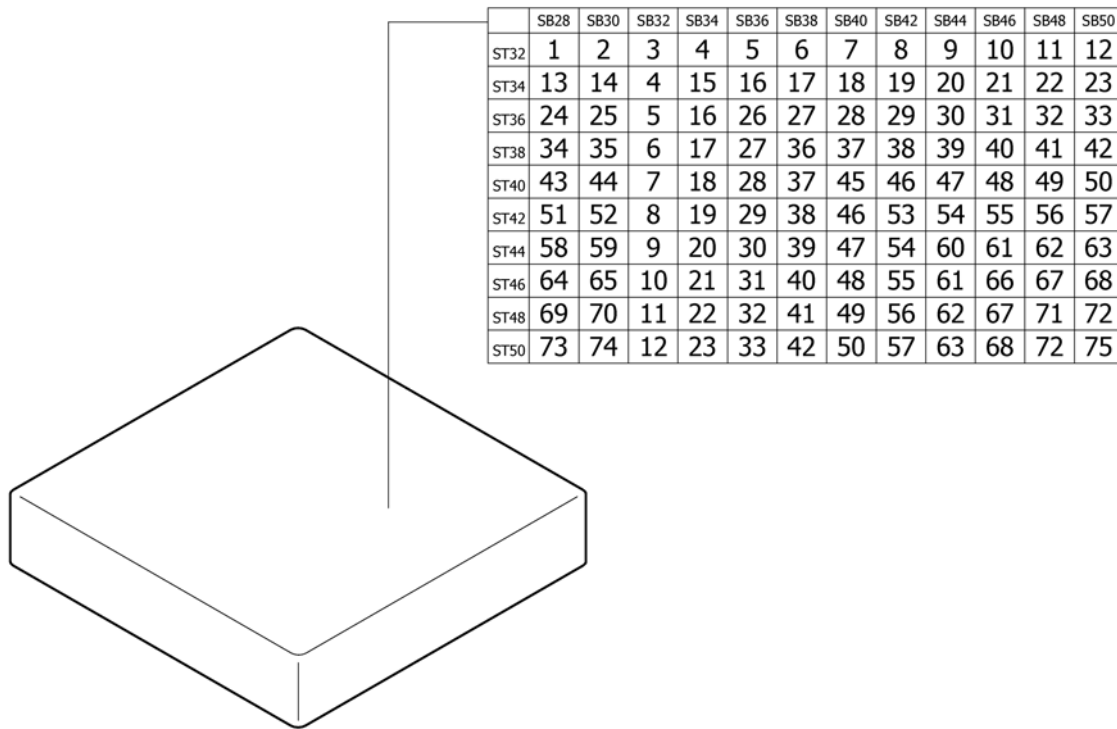

Seat cushion standard

Pos.	Part number	Description	Valid from → until	Qty
1	1556172	Seat cushion 280mm x 320mm		1
2	1556183	Seat cushion 300mm x 320mm		1
3	1556235	Seat cushion 320mm x 320mm		1
4	1556236	Seat cushion 320mm x 340mm		1
5	1556316	Seat cushion 320mm x 360mm		1
6	1556317	Seat cushion 320mm x 380mm		1
7	1556318	Seat cushion 320mm x 400mm		1
8	1556319	Seat cushion 320mm x 420mm		1
9	1556320	Seat cushion 320mm x 440mm		1
10	1556321	Seat cushion 320mm x 460mm		1
11	1556322	Seat cushion 320mm x 480mm		1
12	1556323	Seat cushion 320mm x 500mm		1
13	1556173	Seat cushion 280mm x 340mm		1
14	1556184	Seat cushion 300mm x 340mm		1
15	1556325	Seat cushion 340mm x 340mm		1
16	1556326	Seat cushion 340mm x 360mm		1
17	1556327	Seat cushion 340mm x 380mm		1
18	1556328	Seat cushion 340mm x 400mm		1
19	1556329	Seat cushion 340mm x 420mm		1
20	1556330	Seat cushion 340mm x 440mm		1
21	1556331	Seat cushion 340mm x 460mm		1
22	1556332	Seat cushion 340mm x 480mm		1
23	1556333	Seat cushion 340mm x 500mm		1
24	1556174	Seat cushion 280mm x 360mm		1
25	1556185	Seat cushion 300mm x 360mm		1
26	1556335	Seat cushion 360mm x 360mm		1
27	1556336	Seat cushion 360mm x 380mm		1
28	1556337	Seat cushion 360mm x 400mm		1
29	1556338	Seat cushion 360mm x 420mm		1
30	1556339	Seat cushion 360mm x 440mm		1
31	1556340	Seat cushion 360mm x 460mm		1