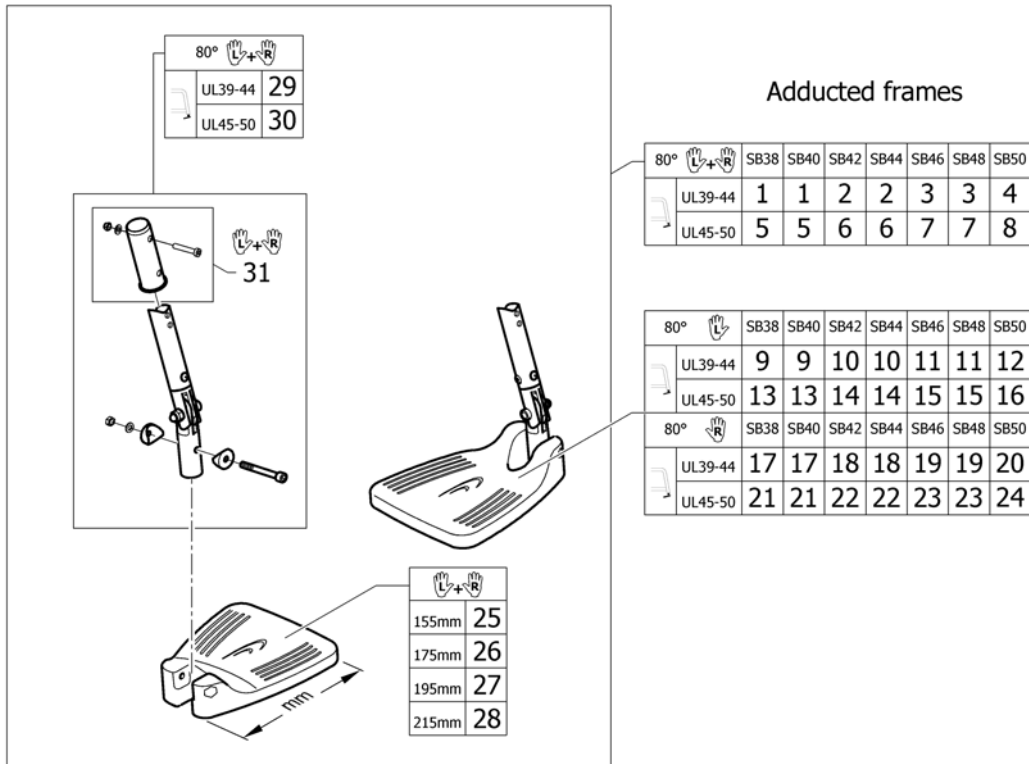

Footrest 2-pieces, angle adjustable for 80° front frames adducted

Pos.	Part number	Description	Valid from → until	Qty
1	1550330	Footrest 2-pc. angle adjustable 155mm, short, pair, complete		1
2	1550331	Footrest 2-pc. angle adjustable 175mm, short, pair, complete		1
3	1550332	Footrest 2-pc. angle adjustable 195mm, short, pair, complete		1
4	1550333	Footrest 2-pc. angle adjustable 215mm, short, pair, complete		1
5	1550335	Footrest 2-pc. angle adjustable 155mm, long, pair, complete		1
6	1550336	Footrest 2-pc. angle adjustable 175mm, long, pair, complete		1
7	1550337	Footrest 2-pc. angle adjustable 195mm, long, pair, complete		1
8	1550338	Footrest 2-pc. angle adjustable 215mm, long, pair, complete		1
9	1550454	Footrest 2-pc. angle adjustable 155mm, short, left, complete		1
10	1550455	Footrest 2-pc. angle adjustable 175mm, short, left, complete		1
11	1550456	Footrest 2-pc. angle adjustable 195mm, short, left, complete		1
12	1550457	Footrest 2-pc. angle adjustable 215mm, short, left, complete		1
13	1550459	Footrest 2-pc. angle adjustable 155mm, long, left, complete		1
14	1550460	Footrest 2-pc. angle adjustable 175mm, long, left, complete		1
15	1550461	Footrest 2-pc. angle adjustable 195mm, long, left, complete		1
16	1550462	Footrest 2-pc. angle adjustable 215mm, long, left, complete		1
17	1550469	Footrest 2-pc. angle adjustable 155mm, short, right, complete		1
18	1550470	Footrest 2-pc. angle adjustable 175mm, short, right, complete		1
19	1550471	Footrest 2-pc. angle adjustable 195mm, short, right, complete		1
20	1550472	Footrest 2-pc. angle adjustable 215mm, short, right, complete		1
21	1550474	Footrest 2-pc. angle adjustable 155mm, long, right, complete		1
22	1550475	Footrest 2-pc. angle adjustable 175mm, long, right, complete		1
23	1550476	Footrest 2-pc. angle adjustable 195mm, long, right, complete		1
24	1550477	Footrest 2-pc. angle adjustable 215mm, long, right, complete		1
25	1579331	Footrest 2-pc. 155mm, pair <i>Replaces 1432350 and 1432351</i>		1
26	1579332	Footrest 2-pc. 175mm, pair <i>Replaces 1432352 and 1432353</i>		1
27	1579333	Footrest 2-pc. 195mm, pair <i>Replaces 1432354 and 1432355</i>		1
28	1579334	Footrest 2-pc. 215mm, pair <i>Replaces 1432356 and 1432357</i>		1