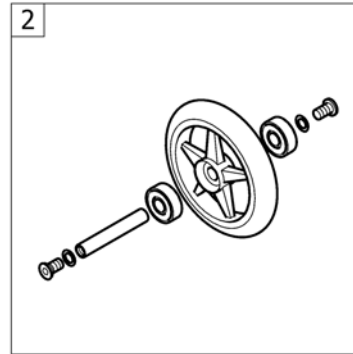

FRONT WHEELS

Pos.	Part number	Description	Valid from → until	Qty
1	-	Front wheel supporter		1
2	-	Front wheels		1