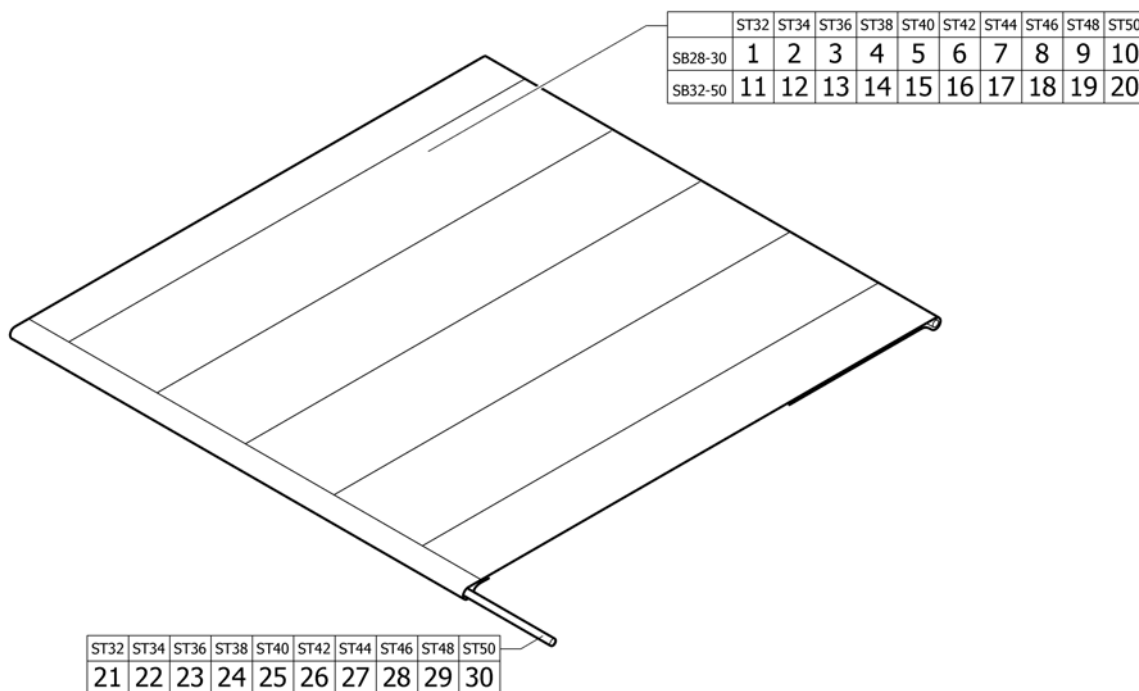

Seat cover standard =>31.12.2011

Pos.	Part number	Description	Valid from → until	Qty
1	1540150	Seat cover ST32 SB var. 28-30	2009-10-01 → 2011-12-31	1
2	1540151	Seat cover ST34 SB var. 28-30	2009-10-01 → 2011-12-31	1
3	1540152	Seat cover ST36 SB var. 28-30	2009-10-01 → 2011-12-31	1
4	1540153	Seat cover ST38 SB var. 28-30	2009-10-01 → 2011-12-31	1
5	1540154	Seat cover ST40 SB var. 28-30	2009-10-01 → 2011-12-31	1
6	1540155	Seat cover ST42 SB var. 28-30	2009-10-01 → 2011-12-31	1
7	1540156	Seat cover ST44 SB var. 28-30	2009-10-01 → 2011-12-31	1
8	1540157	Seat cover ST46 SB var. 28-30	2009-10-01 → 2011-12-31	1
9	1540158	Seat cover ST48 SB var. 28-30	2009-10-01 → 2011-12-31	1
10	1540159	Seat cover ST50 SB var. 28-30	2009-10-01 → 2011-12-31	1
11	1540160	Seat cover ST32 SB var. 32-50	2009-10-01 → 2011-12-31	1
12	1540161	Seat cover ST34 SB var. 32-50	2009-10-01 → 2011-12-31	1
13	1540162	Seat cover ST36 SB var. 32-50	2009-10-01 → 2011-12-31	1
14	1540163	Seat cover ST38 SB var. 32-50	2009-10-01 → 2011-12-31	1
15	1540164	Seat cover ST40 SB var. 32-50	2009-10-01 → 2011-12-31	1
16	1540165	Seat cover ST42 SB var. 32-50	2009-10-01 → 2011-12-31	1
17	1540166	Seat cover ST44 SB var. 32-50	2009-10-01 → 2011-12-31	1
18	1540167	Seat cover ST46 SB var. 32-50	2009-10-01 → 2011-12-31	1