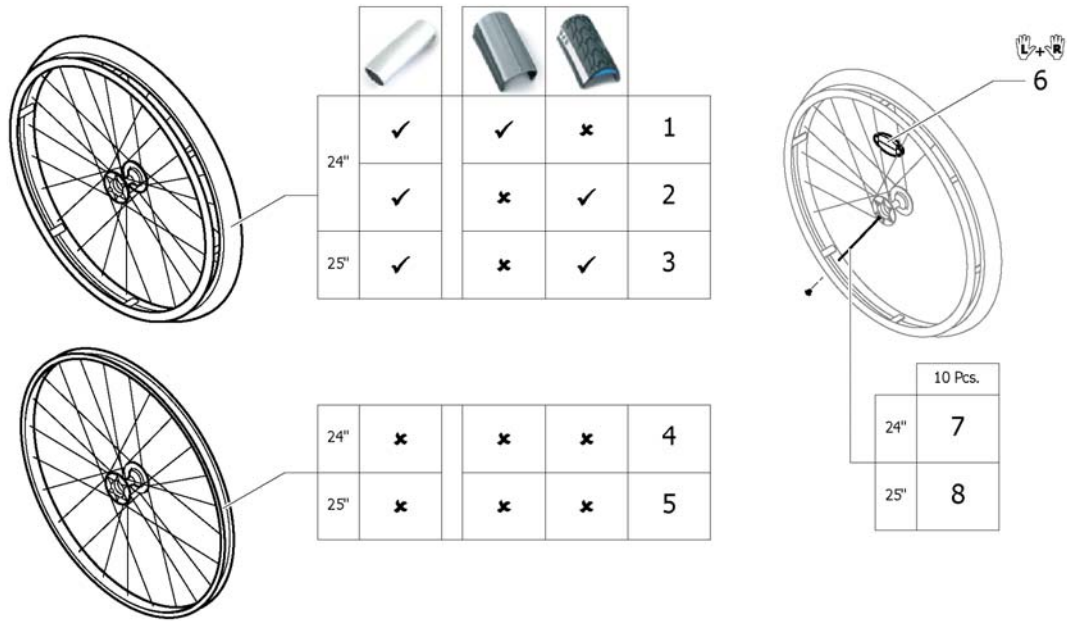

High Performance wheel

Pos.	Part number	Description	Valid from → until	Qty
1	1420958-0004	Wheel 24", High Performance, black, handrim alu, tyre light	2010-01-01 →	2
1	1420958-0001	Wheel 24", High Performance, chrome, handrim alu, tyre light wall	2011-07-01 →	2
1	1420958-0182	Wheel 24", High Performance, champagne, handrim alu, tyre light	2013-01-01 →	2
1	1420958-0183	Wheel 24", High Performance, olive, handrim alu, tyre light	2013-01-01 →	2
1	1420958-0400	Wheel 24", High Performance, techno-anthracite, handrim alu, tyre light		2
1	1420958-0401	Wheel 24", High Performance, lemon, handrim alu, tyre light wall	2009-10-01 → 2012-12-31	2
1	1420958-0402	Wheel 24", High Performance, apricot, handrim alu, tyre light wall	2009-10-01 → 2012-12-31	2
1	1420958-0404	Wheel 24", High Performance, b-blue, handrim alu, tyre light wall		2
1	1420958-0440	Wheel 24", High Performance, comet red, handrim alu, tyre light wall		2
1	1420958-0441	Wheel 24", High Performance, arctic blue, handrim alu, tyre light wall		2
1	1420958-0444	Wheel 24", High Performance, copper glaze, handrim alu, tyre light wall		2
2	1527046-0004	Wheel 24", High Performance, black, handrim alu, tyre Marathon Evolution	2010-01-01 →	2
2	1527046-0001	Wheel 24", High Performance, chrome, handrim alu, tyre Marathon Evolution	2011-07-01 →	2
2	1527046-0182	Wheel 24", High Performance, champagne, handrim alu, tyre Marathon Evolution	2013-01-01 →	2
2	1527046-0183	Wheel 24", High Performance, olive, handrim alu, tyre Marathon Evolution	2013-01-01 →	2
2	1527046-0400	Wheel 24", High Performance, techno-anthracite, handrim alu, tyre Marathon Evolution		2
2	1527046-0401	Wheel 24", High Performance, lemon, handrim alu, tyre Marathon Evolution	2009-10-01 → 2012-12-31	2
2	1527046-0402	Wheel 24", High Performance, apricot, handrim alu, tyre Marathon Evolution	2009-10-01 → 2012-12-31	2
2	1527046-0404	Wheel 24", High Performance, b-blue, handrim alu, tyre Marathon Evolution		2
2	1527046-0440	Wheel 24", High Performance, comet red, handrim alu, tyre Marathon Evolution		2
2	1527046-0441	Wheel 24", High Performance, arctic blue, handrim alu, tyre Marathon Evolution		2
2	1527046-0444	Wheel 24", High Performance, copper glaze, handrim alu, tyre Marathon Evolution		2