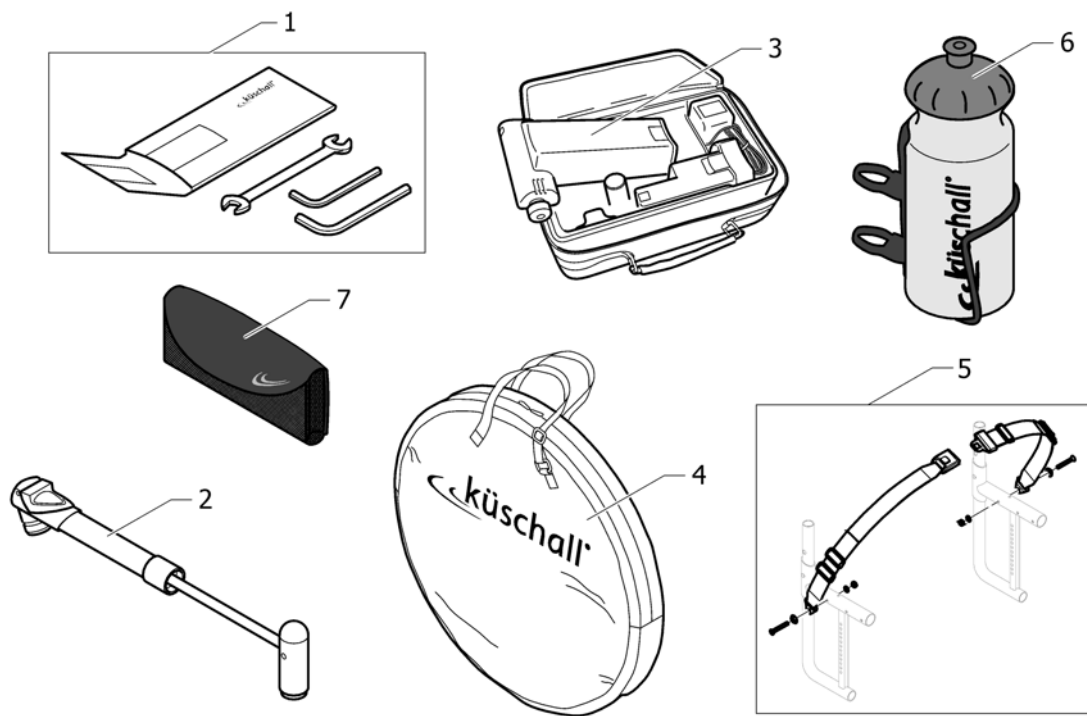

Chair accessories

Pos.	Part number	Description	Valid from → until	Qty
1	1518285	Tool Kit		1
2	1517924	Air pump		1
3	1518286	Air man		1
4	1518287	Wheel bag 24" - 26"		1
5	1567236	Seat belt	2013-01-01 →	1
6	1547625	Bottle holder		1
7	1547622	Mobil phone holder		1