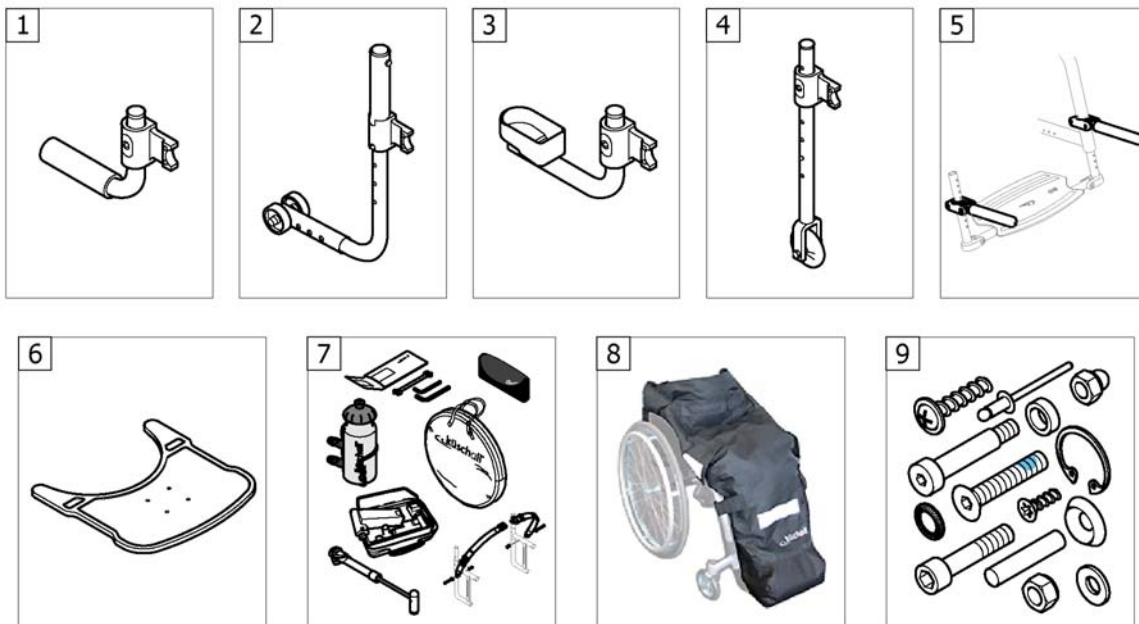

## OPTIONS & ACCESSORIES

Pos.	Part number	Description	Valid from → until	Qty
1	-	Tipper aid		1
2	-	Antitipper		1
3	-	Cane holder		1
4	-	Transit wheels		1
5	-	Luggage holder		1
6	-	Therapy table		1
7	-	Chair accessories		1
8	-	Winter accessories		1
9	-	Fixation: screws, ...		1