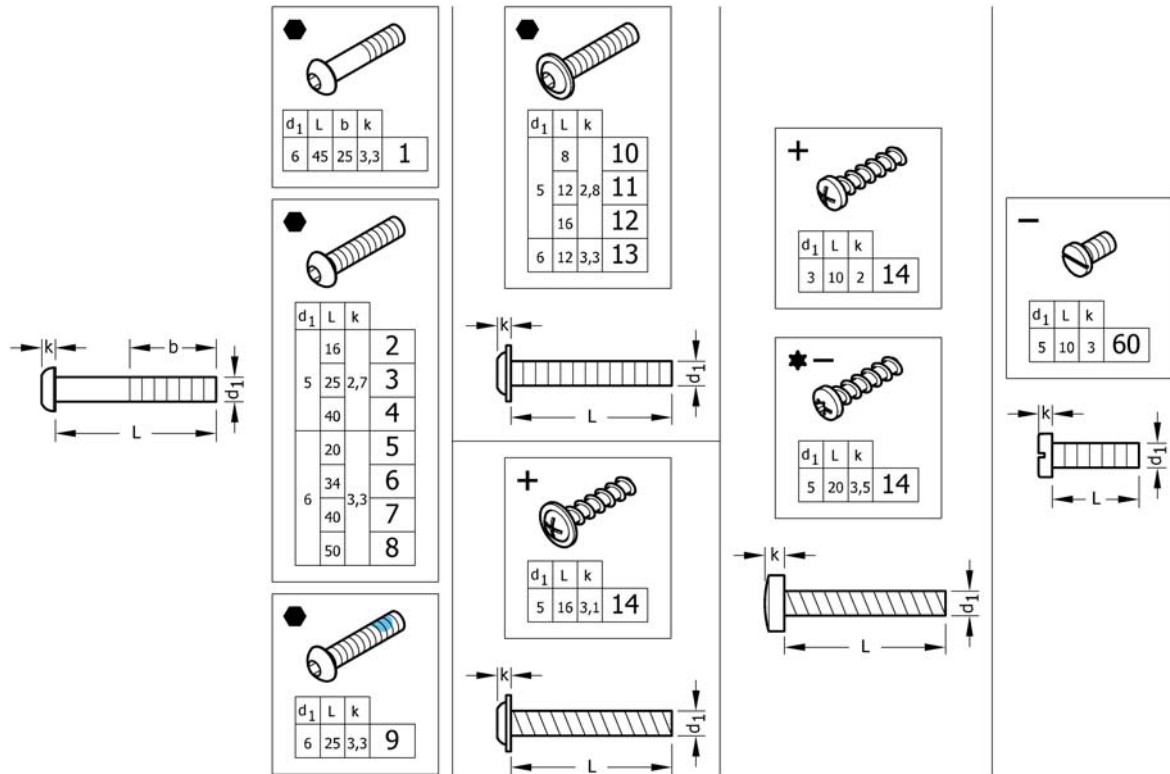

Button head screws

Pos.	Part number	Description	Valid from → until	Qty
1	1579259	Hex sock.Button head cap screws partially thread., Black, M6x45, kit 25 Pcs. <i>Replaces 1438507 (25x)</i>		1
2	1579260	Hex socket button head cap screws fully threaded, Black, M5x16, kit 25 Pcs. <i>Replaces 1445341-0003 (25x)</i>		1
3	1579261	Hex socket button head cap screws fully threaded, Black, M5x25, kit 25 Pcs. <i>Replaces 107.1021 (25x)</i>		1
4	1579262	Hex socket button head cap screws fully threaded, Black, M5x40, kit 25 Pcs. <i>Replaces 1445101-0003 (25x)</i>		1
5	1579263	Hex socket button head cap screws fully threaded, Black, M6x20, kit 25 Pcs. <i>Replaces 1439153 (25x)</i>		1
6	1579264	Hex socket button head cap screws fully threaded, Black, M6x34, kit 25 Pcs. <i>Replaces 1438506-0003 (25x)</i>		1
7	1579265	Hex socket button head cap screws fully threaded, Black, M6x40, kit 25 Pcs. <i>Replaces 1439530-0003 (25x)</i>		1
8	1579266	Hex socket button head cap screws fully threaded, Black, M6x50, kit 25 Pcs. <i>Replaces 1439531-0003 (25x)</i>		1
9	1579267	Hex sock.But.Head cap screws full.Thread., Black, TufLok, M6x25, kit 25 Pcs. <i>Replaces 1438505 (25x)</i>		1
10	1579268	Button head socket cap screws with flange, Black, M5x8, kit 25 Pcs. <i>Replaces 1536268 (25x)</i>		1
11	1579269	Button head socket cap screws with flange, Black, M5x12, kit 25 Pcs. <i>Replaces 1529290 (25x)</i>		1
12	1579270	Button head socket cap screws with flange, Black, M5x16, kit 25 Pcs. <i>Replaces 1445102-0003 (25x)</i>		1
13	1579271	Button head socket cap screws with flange, Black, M6x12, kit 25 Pcs. <i>Replaces 1432204 (25x)</i>		1
14	1579272	Round washer head PT® screws, form H, zinc plated blue, M5x16, kit 25 Pcs. <i>Replaces 1536057 (25x)</i>		1