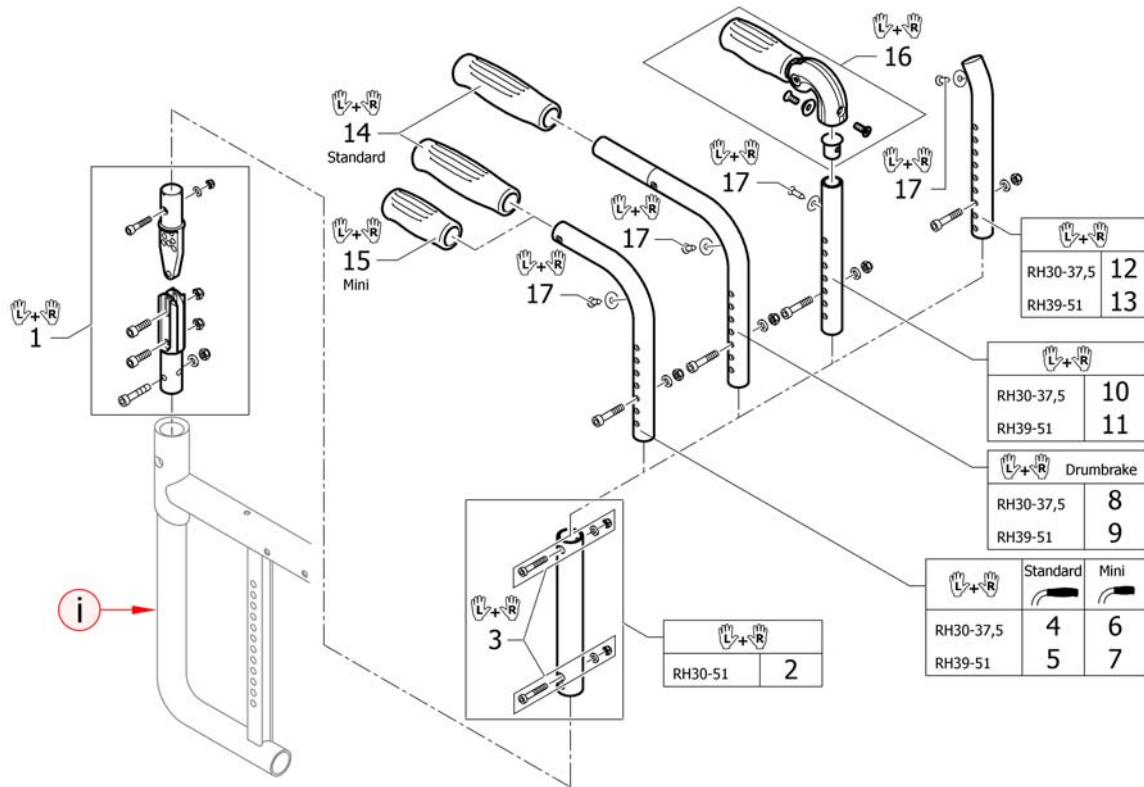

Push handles for backrest angle adjustable

Pos.	Part number	Description	Valid from → until	Qty
i	-	A special rear frame is necessary. Please see chapter CHASSIS.		0
1	1540094	Backrest angle kit		1
2	1540063	Tube kit medium to angle adjustable back		1
3	1540065	Screw kit for telescopic tube		1
4	1540055	Push handles standard, XS, pair		1
5	1540056	Push handles standard, S, pair		1
6	1540069	Push handles mini, XS, pair		1
7	1540070	Push handles mini, S, pair		1
8	1540057	Push handles XS to drum brake, pair		1
9	1540058	Push handles S to drum brake, pair		1
10	1540059	Backrest tube straight XS to foldable push handles, pair		1
11	1540060	Backrest tube straight S to foldable push handles, pair		1
12	1540061	Backrest tubes S without push handles, pair		1
13	1540062	Backrest tubes M without push handles, pair		1
14	1507734	Handle black, pair		1
15	1525126	Handle black, mini, pair		1
16	1507733	Push handles foldable, pair		1
17	1432083	Fixation kit for backrest band		1