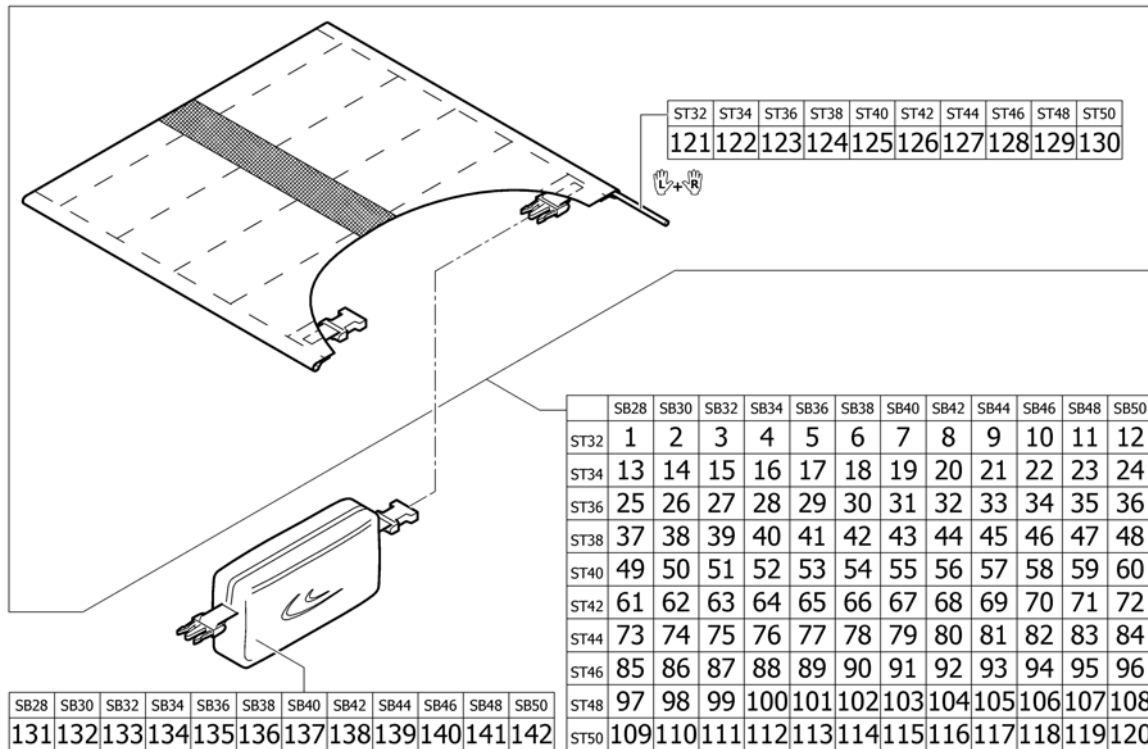

Seat cover with 1 Velcro band (soft band) for seat bag

Pos.	Part number	Description	Valid from → until	Qty
1	1576496	Seat cover SB28 ST32 for seat bag with 1 Velcro band (soft band)		1
2	1576497	Seat cover SB30 ST32 for seat bag with 1 Velcro band (soft band)		1
3	1576498	Seat cover SB32 ST32 for seat bag with 1 Velcro band (soft band)		1
4	1576499	Seat cover SB34 ST32 for seat bag with 1 Velcro band (soft band)		1
5	1576500	Seat cover SB36 ST32 for seat bag with 1 Velcro band (soft band)		1
6	1576501	Seat cover SB38 ST32 for seat bag with 1 Velcro band (soft band)		1
7	1576502	Seat cover SB40 ST32 for seat bag with 1 Velcro band (soft band)		1
8	1576503	Seat cover SB42 ST32 for seat bag with 1 Velcro band (soft band)		1
9	1576504	Seat cover SB44 ST32 for seat bag with 1 Velcro band (soft band)		1
10	1576505	Seat cover SB46 ST32 for seat bag with 1 Velcro band (soft band)		1
11	1576506	Seat cover SB48 ST32 for seat bag with 1 Velcro band (soft band)		1
12	1576507	Seat cover SB50 ST32 for seat bag with 1 Velcro band (soft band)		1
13	1576508	Seat cover SB28 ST34 for seat bag with 1 Velcro band (soft band)		1
14	1576509	Seat cover SB30 ST34 for seat bag with 1 Velcro band (soft band)		1
15	1576510	Seat cover SB32 ST34 for seat bag with 1 Velcro band (soft band)		1
16	1576511	Seat cover SB34 ST34 for seat bag with 1 Velcro band (soft band)		1
17	1576512	Seat cover SB36 ST34 for seat bag with 1 Velcro band (soft band)		1
18	1576513	Seat cover SB38 ST34 for seat bag with 1 Velcro band (soft band)		1
19	1576579	Seat cover SB40 ST34 for seat bag with 1 Velcro band (soft band)		1
20	1576580	Seat cover SB42 ST34 for seat bag with 1 Velcro band (soft band)		1
21	1576581	Seat cover SB44 ST34 for seat bag with 1 Velcro band (soft band)		1
22	1576582	Seat cover SB46 ST34 for seat bag with 1 Velcro band (soft band)		1
23	1576583	Seat cover SB48 ST34 for seat bag with 1 Velcro band (soft band)		1
24	1576584	Seat cover SB50 ST34 for seat bag with 1 Velcro band (soft band)		1
25	1576585	Seat cover SB28 ST36 for seat bag with 1 Velcro band (soft band)		1
26	1576586	Seat cover SB30 ST36 for seat bag with 1 Velcro band (soft band)		1
27	1576587	Seat cover SB32 ST36 for seat bag with 1 Velcro band (soft band)		1
28	1576588	Seat cover SB34 ST36 for seat bag with 1 Velcro band (soft band)		1
29	1576589	Seat cover SB36 ST36 for seat bag with 1 Velcro band (soft band)		1
30	1576695	Seat cover SB38 ST36 for seat bag with 1 Velcro band (soft band)		1
31	1576696	Seat cover SB40 ST36 for seat bag with 1 Velcro band (soft band)		1