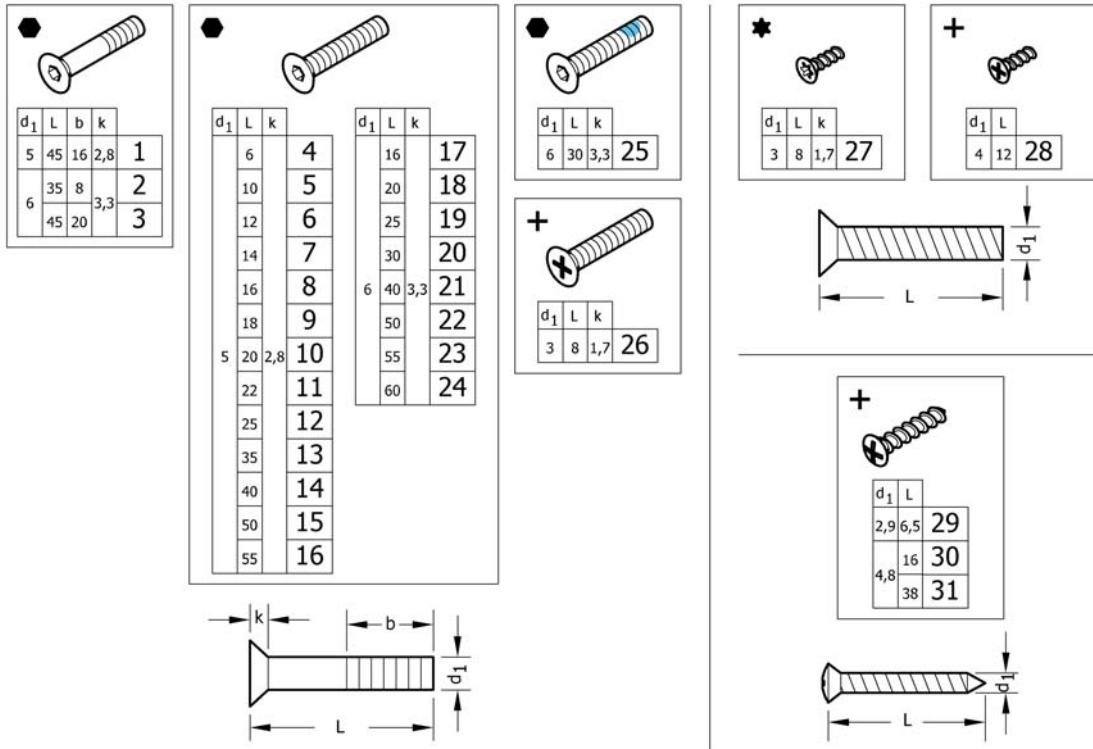

Countersunk screws

Pos.	Part number	Description	Valid from → until	Qty
1	1579175	Countersunk head screws partially threaded, Black, M5x45, kit 10 Pcs. <i>Replaces 1438773 (10x)</i>		1
2	1579176	Countersunk head screws partially threaded, Black, M6x35, kit 10 Pcs. <i>Replaces 107.1004 (10x)</i>		1
3	1579177	Countersunk head screws partially threaded, Black, M6x45, kit 10 Pcs. <i>Replaces 100.3133 (10x)</i>		1
4	1579178	Countersunk head screws fully threaded, Black, M5x6, kit 25 Pcs. <i>Replaces 1445273 (25x)</i>		1
5	1579179	Countersunk head screws fully threaded, Black, M5x10, kit 25 Pcs. <i>Replaces 100.3082 (25x)</i>		1
6	1579180	Countersunk head screws fully threaded, Black, M5x12, kit 25 Pcs. <i>Replaces 1438999 (25x)</i>		1
7	1579181	Countersunk head screws fully threaded, Black, M5x14, kit 25 Pcs. <i>Replaces 107.1015 (25x)</i>		1
8	1579182	Countersunk head screws fully threaded, Black, M5x16, kit 25 Pcs. <i>Replaces 100.3085 (25x)</i>		1
9	1579183	Countersunk head screws fully threaded, Black, M5x18, kit 25 Pcs. <i>Replaces 100.3086 (25x)</i>		1
10	1579184	Countersunk head screws fully threaded, Black, M5x20, kit 25 Pcs. <i>Replaces 100.3087 (25x)</i>		1
11	1579185	Countersunk head screws fully threaded, Black, M5x22, kit 25 Pcs. <i>Replaces 1416930 (25x)</i>		1
12	1579186	Countersunk head screws fully threaded, Black, M5x25, kit 25 Pcs. <i>Replaces 100.3089 (25x)</i>		1
13	1579187	Countersunk head screws fully threaded, Black, M5x35, kit 25 Pcs. <i>Replaces 100.3091 (25x)</i>		1
14	1579188	Countersunk head screws fully threaded, Black, M5x40, kit 25 Pcs. <i>Replaces 1432148 (25x)</i>		1
15	1579189	Countersunk head screws fully threaded, Black, M5x50, kit 25 Pcs. <i>Replaces 100.3094 (25x)</i>		1
16	1579190	Countersunk head screws fully threaded, Black, M5x55, kit 25 Pcs. <i>Replaces 100.3095 (25x)</i>		1
17	1579191	Countersunk head screws fully threaded, Black, M6x16, kit 25 Pcs. <i>Replaces 100.3125 (25x)</i>		1
18	1579192	Countersunk head screws full.Threaded, zinc flake coat., M6x20, kit 25 Pcs. <i>Replaces 100.3127 (25x)</i>		1