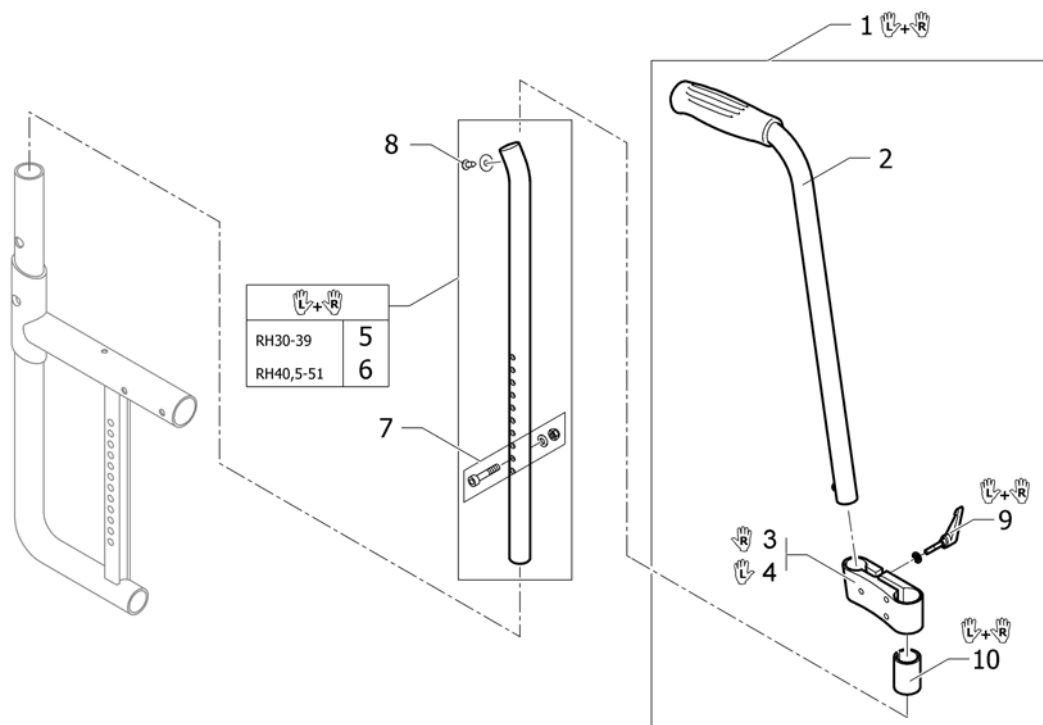

Pos.	Part number	Description	Valid from → until	Qty
1	1517876	Push handles, height adjustable, rear set, pair		1
2	1438938	Push handle tube complete, rearsset		2
3	1438939	Mounting fixture right complete, for rearsset push handles		1
4	1438940	Mounting fixture left complete, for rearsset push handles		1
5	1540089	Backrest tubes L without push handles, pair		1
6	1540090	Backrest tubes XL without push handles, pair		1
7	1540088	Fixation kit to backrest tube		1
8	1432083	Fixation kit for backrest band		1
9	1529799	Adjusting lever, pair		1
10	1581293	Sleeves for mounting fixture, for rearsset push handles, pair		1