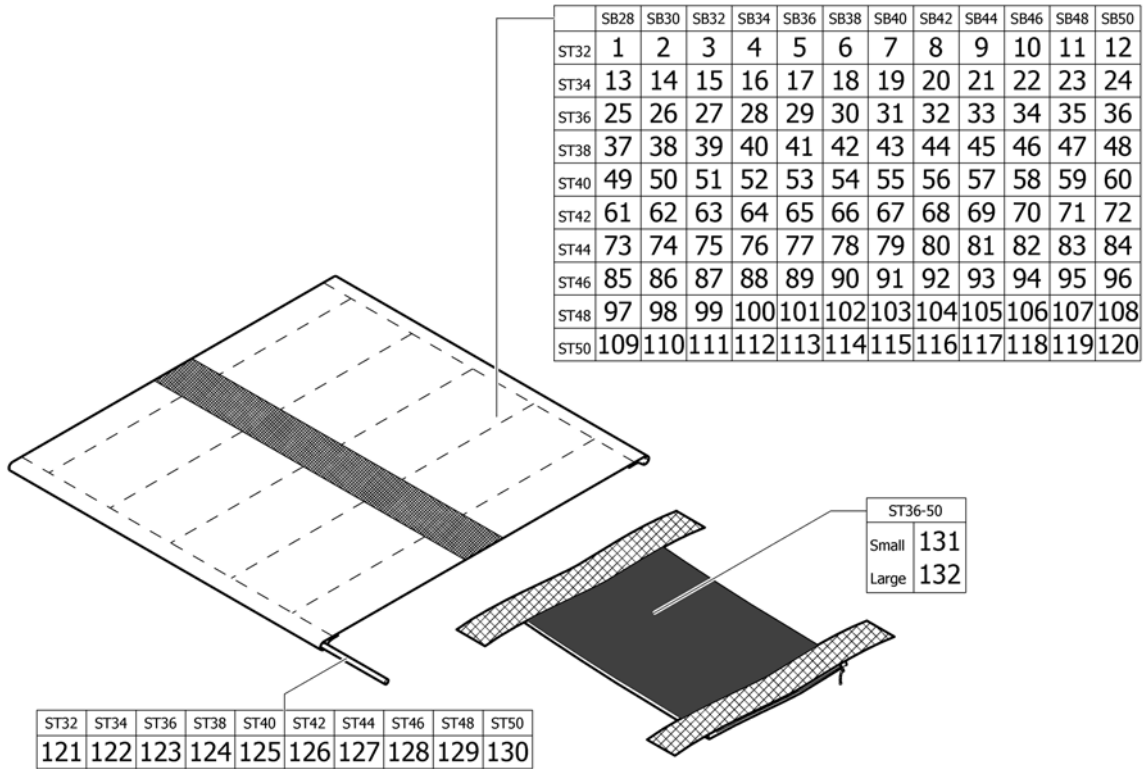

Seat cover with 1 Velcro band (soft band)

Pos.	Part number	Description	Valid from → until	Qty
1	1540180	Seat cover SB28 ST32 with 1 Velcro band (soft band)		1
2	1540181	Seat cover SB30 ST32 with 1 Velcro band (soft band)		1
3	1540182	Seat cover SB32 ST32 with 1 Velcro band (soft band)		1
4	1540183	Seat cover SB34 ST32 with 1 Velcro band (soft band)		1
5	1540184	Seat cover SB36 ST32 with 1 Velcro band (soft band)		1
6	1540185	Seat cover SB38 ST32 with 1 Velcro band (soft band)		1
7	1540186	Seat cover SB40 ST32 with 1 Velcro band (soft band)		1
8	1540187	Seat cover SB42 ST32 with 1 Velcro band (soft band)		1
9	1540188	Seat cover SB44 ST32 with 1 Velcro band (soft band)		1
10	1540189	Seat cover SB46 ST32 with 1 Velcro band (soft band)		1
11	1540190	Seat cover SB48 ST32 with 1 Velcro band (soft band)		1
12	1540191	Seat cover SB50 ST32 with 1 Velcro band (soft band)		1
13	1540192	Seat cover SB28 ST34 with 1 Velcro band (soft band)		1
14	1540193	Seat cover SB30 ST34 with 1 Velcro band (soft band)		1
15	1540194	Seat cover SB32 ST34 with 1 Velcro band (soft band)		1
16	1540195	Seat cover SB34 ST34 with 1 Velcro band (soft band)		1
17	1540196	Seat cover SB36 ST34 with 1 Velcro band (soft band)		1
18	1540197	Seat cover SB38 ST34 with 1 Velcro band (soft band)		1
19	1540198	Seat cover SB40 ST34 with 1 Velcro band (soft band)		1
20	1540199	Seat cover SB42 ST34 with 1 Velcro band (soft band)		1
21	1540200	Seat cover SB44 ST34 with 1 Velcro band (soft band)		1
22	1540201	Seat cover SB46 ST34 with 1 Velcro band (soft band)		1
23	1540202	Seat cover SB48 ST34 with 1 Velcro band (soft band)		1
24	1540203	Seat cover SB50 ST34 with 1 Velcro band (soft band)		1
25	1540204	Seat cover SB28 ST36 with 1 Velcro band (soft band)		1
26	1540205	Seat cover SB30 ST36 with 1 Velcro band (soft band)		1
27	1540206	Seat cover SB32 ST36 with 1 Velcro band (soft band)		1
28	1540207	Seat cover SB34 ST36 with 1 Velcro band (soft band)		1
29	1540208	Seat cover SB36 ST36 with 1 Velcro band (soft band)		1
30	1540209	Seat cover SB38 ST36 with 1 Velcro band (soft band)		1
31	1540210	Seat cover SB40 ST36 with 1 Velcro band (soft band)		1