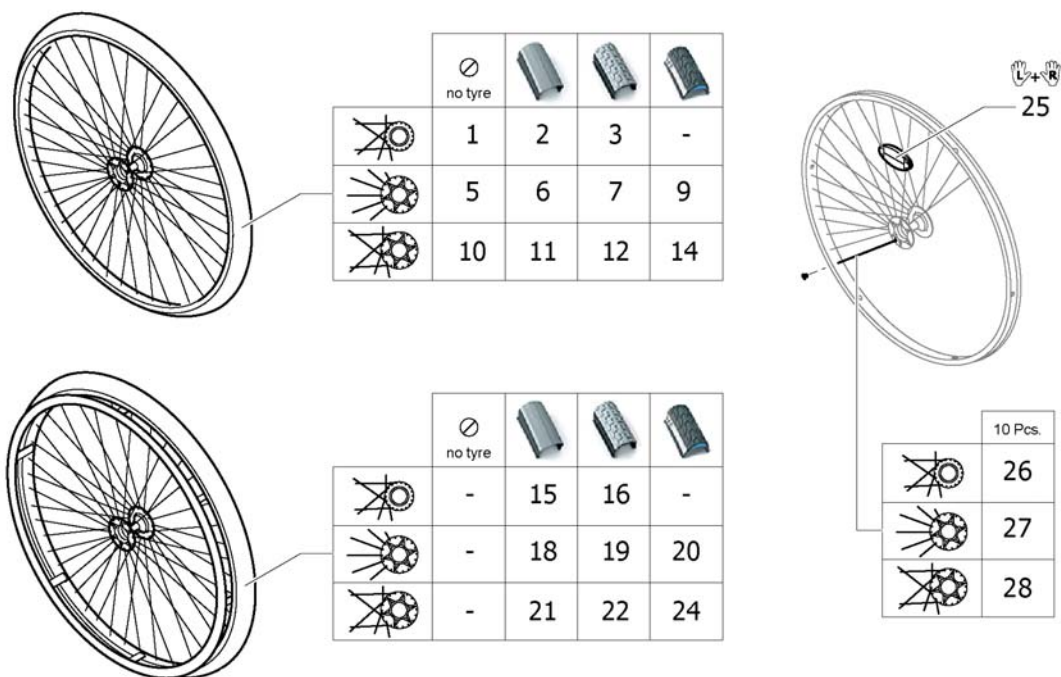

24" Küschall rear wheels complete

Pos.	Part number	Description	Valid from → until	Qty
5	1567103-0407	Rear wheel 24" Starec R, colourless, without handrim, without tyre <i>Replaces 904.1082</i>	2009-10-01 → 2014-12-31	2
5	1567103-0001	Rear wheel 24" Starec R, chrome, without handrim, without tyre	2011-07-01 → 2014-12-31	2
5	1567103-0182	Rear wheel 24" Starec R, champagne, without handrim, without tyre	2013-01-01 → 2014-12-31	2
5	1567103-0183	Rear wheel 24" Starec R, olive, without handrim, without tyre	2013-01-01 → 2014-12-31	2
5	1567103-0400	Rear wheel 24" Starec R, tecno, without handrim, without tyre <i>Replaces 904.1082.950</i>	2009-10-01 → 2014-12-31	2
5	1567103-0401	Rear wheel 24" Starec R, lemon, without handrim, without tyre <i>Replaces 904.1082.951</i>	2009-10-01 → 2012-12-31	2
5	1567103-0402	Rear wheel 24" Starec R, apricot, without handrim, without tyre <i>Replaces 904.1082.954</i>	2009-10-01 → 2012-12-31	2
5	1567103-0404	Rear wheel 24" Starec R, b-blue, without handrim, without tyre <i>Replaces 904.1082.957</i>	2009-10-01 → 2014-12-31	2
5	1567103-0440	Rear wheel 24" Starec R, comet red, without handrim, without tyre <i>Replaces 904.1082-0440</i>	2009-10-01 → 2014-12-31	2
5	1567103-0441	Rear wheel 24" Starec R, arctic blue, without handrim, without tyre <i>Replaces 904.1082-0441</i>	2009-10-01 → 2014-12-31	2
5	1567103-0444	Rear wheel 24" Starec R, copper glaze, without handrim, without tyre <i>Replaces 904.1082-0444</i>	2009-10-01 → 2014-12-31	2
6	904.1161	Rear wheel 24", Starec hub R, without handrim, light wall	2009-10-01 → 2014-12-31	2
7	904.1160	Rear wheel 24", Starec hub R, without handrim, Tread	2009-10-01 → 2014-12-31	2
9	1554397-0407	Rear wheel 24", Starec R, colourless, without handrim, marathon evolution	2009-10-01 → 2014-12-31	2