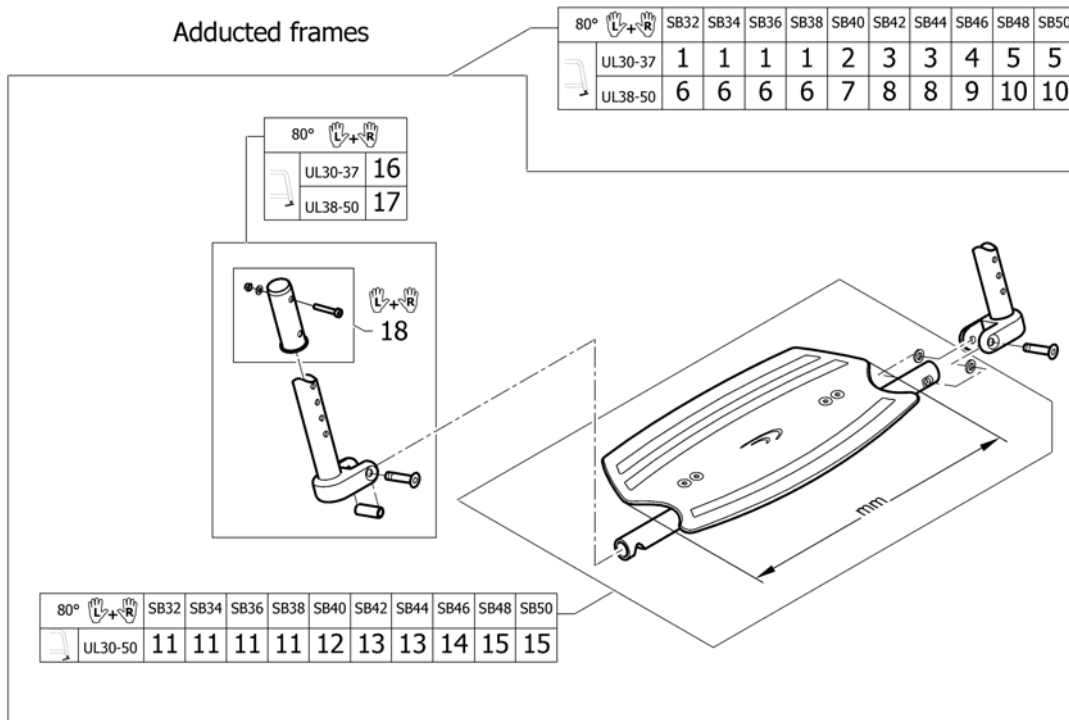

Footrest 1-piece for 80° front frames adducted

Pos.	Part number	Description	Valid from → until	Qty
1	1550574	Footrest 1-piece complete, 193mm, short		1
2	1550575	Footrest 1-piece complete, 222mm, short		1
3	1550576	Footrest 1-piece complete, 250mm, short		1
4	1550577	Footrest 1-piece complete, 280mm, short		1
5	1550578	Footrest 1-piece complete, 308mm, short		1
6	1550579	Footrest 1-piece complete, 193mm, long		1
7	1550580	Footrest 1-piece complete, 222mm, long		1
8	1550581	Footrest 1-piece complete, 250mm, long		1
9	1550582	Footrest 1-piece complete, 280mm, long		1
10	1550583	Footrest 1-piece complete, 308mm, long		1
11	1550584	Footrest 1-piece 193mm		1
12	1550585	Footrest 1-piece 222mm		1
13	1550586	Footrest 1-piece 250mm		1
14	1550587	Footrest 1-piece 280mm		1
15	1550588	Footrest 1-piece 308mm		1
16	1535982	Telescopic tube kit for footrest 1-piece short, pair		1
17	1535983	Telescopic tube kit for footrest 1-piece long, pair		1
18	1532398	Fixation kit footplate telescope		1