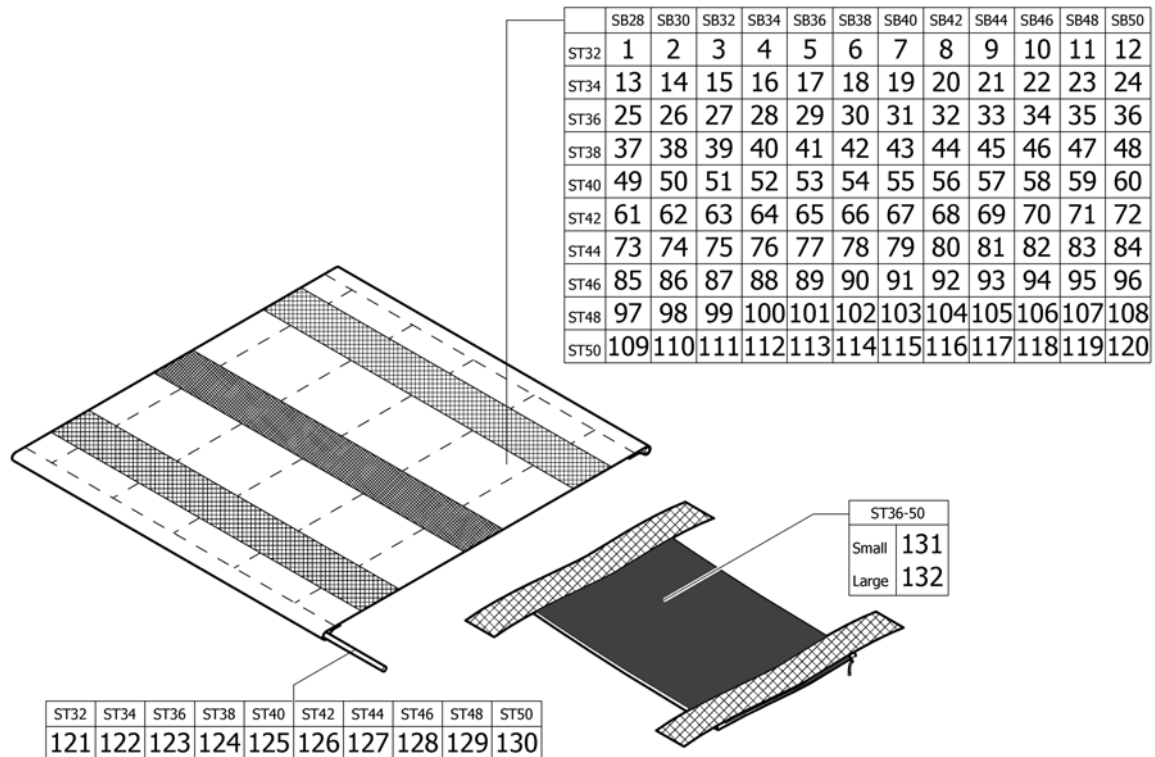

Seat cover with 2 Velcro bands (rough band)

Pos.	Part number	Description	Valid from → until	Qty
1	1540722	Seat cover SB28 ST32 with 2 Velcro bands (rough band)		1
2	1540723	Seat cover SB30 ST32 with 2 Velcro bands (rough band)		1
3	1540724	Seat cover SB32 ST32 with 2 Velcro bands (rough band)		1
4	1540725	Seat cover SB34 ST32 with 2 Velcro bands (rough band)		1
5	1540726	Seat cover SB36 ST32 with 2 Velcro bands (rough band)		1
6	1540727	Seat cover SB38 ST32 with 2 Velcro bands (rough band)		1
7	1540728	Seat cover SB40 ST32 with 2 Velcro bands (rough band)		1
8	1540729	Seat cover SB42 ST32 with 2 Velcro bands (rough band)		1
9	1540730	Seat cover SB44 ST32 with 2 Velcro bands (rough band)		1
10	1540731	Seat cover SB46 ST32 with 2 Velcro bands (rough band)		1
11	1540732	Seat cover SB48 ST32 with 2 Velcro bands (rough band)		1
12	1540733	Seat cover SB50 ST32 with 2 Velcro bands (rough band)		1
13	1540734	Seat cover SB28 ST34 with 2 Velcro bands (rough band)		1
14	1540735	Seat cover SB30 ST34 with 2 Velcro bands (rough band)		1
15	1540736	Seat cover SB32 ST34 with 2 Velcro bands (rough band)		1
16	1540737	Seat cover SB34 ST34 with 2 Velcro bands (rough band)		1
17	1540738	Seat cover SB36 ST34 with 2 Velcro bands (rough band)		1
18	1540739	Seat cover SB38 ST34 with 2 Velcro bands (rough band)		1
19	1540740	Seat cover SB40 ST34 with 2 Velcro bands (rough band)		1
20	1540741	Seat cover SB42 ST34 with 2 Velcro bands (rough band)		1
21	1540742	Seat cover SB44 ST34 with 2 Velcro bands (rough band)		1
22	1540743	Seat cover SB46 ST34 with 2 Velcro bands (rough band)		1
23	1540744	Seat cover SB48 ST34 with 2 Velcro bands (rough band)		1
24	1540745	Seat cover SB50 ST34 with 2 Velcro bands (rough band)		1
25	1540746	Seat cover SB28 ST36 with 2 Velcro bands (rough band)		1
26	1540747	Seat cover SB30 ST36 with 2 Velcro bands (rough band)		1
27	1540748	Seat cover SB32 ST36 with 2 Velcro bands (rough band)		1
28	1540749	Seat cover SB34 ST36 with 2 Velcro bands (rough band)		1
29	1540750	Seat cover SB36 ST36 with 2 Velcro bands (rough band)		1
30	1540751	Seat cover SB38 ST36 with 2 Velcro bands (rough band)		1
31	1540752	Seat cover SB40 ST36 with 2 Velcro bands (rough band)		1