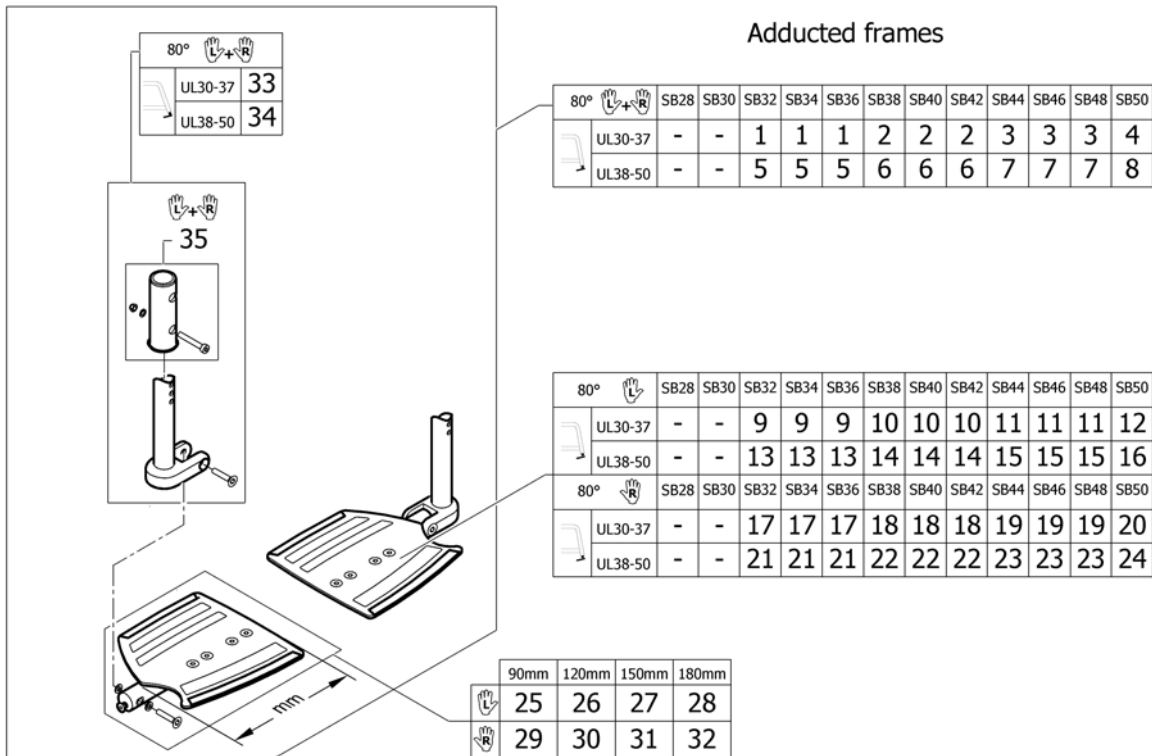

Footrest carbon 2-pieces for 80° front frames adducted

Pos.	Part number	Description	Valid from → until	Qty
1	1545438	Footrest carbon 2-pc. 90mm, short, pair, complete		1
2	1545439	Footrest carbon 2-pc. 120mm, short, pair, complete		1
3	1545440	Footrest carbon 2-pc. 150mm, short, pair, complete		1
4	1545441	Footrest carbon 2-pc. 180mm, short, pair, complete		1
5	1545442	Footrest carbon 2-pc. 90mm, long, pair, complete		1
6	1545443	Footrest carbon 2-pc. 120mm, long, pair, complete		1
7	1545444	Footrest carbon 2-pc. 150mm, long, pair, complete		1
8	1545445	Footrest carbon 2-pc. 180mm, long, pair, complete		1
9	1545776	Footrest carbon 2-pc. 90mm, short, left, complete		1
10	1545777	Footrest carbon 2-pc. 120mm, short, left, complete		1
11	1545778	Footrest carbon 2-pc. 150mm, short, left, complete		1
12	1545779	Footrest carbon 2-pc. 180mm, short, left, complete		1
13	1545780	Footrest carbon 2-pc. 90mm, long, left, complete		1
14	1545781	Footrest carbon 2-pc. 120mm, long, left, complete		1
15	1545782	Footrest carbon 2-pc. 150mm, long, left, complete		1
16	1545783	Footrest carbon 2-pc. 180mm, long, left, complete		1
17	1545764	Footrest carbon 2-pc. 90mm, short, right, complete		1
18	1545765	Footrest carbon 2-pc. 120mm, short, right, complete		1
19	1545766	Footrest carbon 2-pc. 150mm, short, right, complete		1
20	1545767	Footrest carbon 2-pc. 180mm, short, right, complete		1
21	1545768	Footrest carbon 2-pc. 90mm, long, right, complete		1
22	1545769	Footrest carbon 2-pc. 120mm, long, right, complete		1
23	1545770	Footrest carbon 2-pc. 150mm, long, right, complete		1
24	1545771	Footrest carbon 2-pc. 180mm, long, right, complete		1
25	1545450	Footrest carbon 2-pc. 90mm, left		1
26	1545451	Footrest carbon 2-pc. 120mm, left		1
27	1545452	Footrest carbon 2-pc. 150mm, left		1
28	1545517	Footrest carbon 2-pc. 180mm, left		1
29	1545446	Footrest carbon 2-pc. 90mm, right		1
30	1545447	Footrest carbon 2-pc. 120mm, right		1
31	1545448	Footrest carbon 2-pc. 150mm, right		1