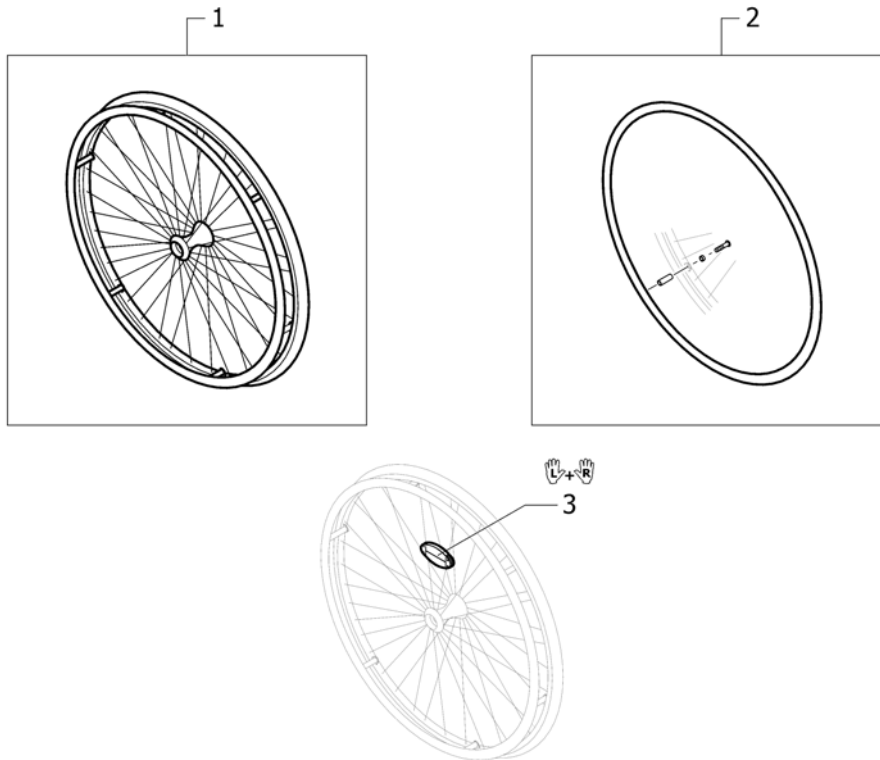

Economy wheel

Pos.	Part number	Description	Valid from → until	Qty
1	1583058	Rear wheel 24" Economy		2
2	1583059	Handrim 24" Alu incl. Fixation kit for rear wheel 24" Economy		2
3	1571073	Spokereflection, pair		1