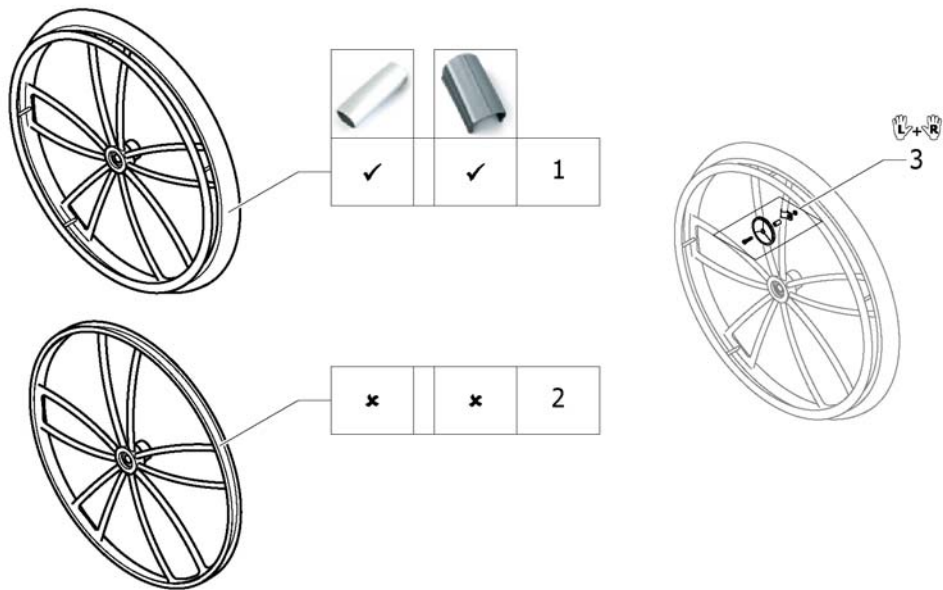

Spider wheel

Pos.	Part number	Description	Valid from → until	Qty
1	904.1201.000	Rear wheel 24", Spiderwheel, handrim alu, tyre light wall	2009-10-01 → 2012-12-31	2
2	1424944	Rear wheel 24", Spiderwheel without handrim, without tyre	2009-10-01 → 2012-12-31	2
3	1571074	Spoke reflection set for Spider wheel, pair <i>Replaces 1439352</i>		1