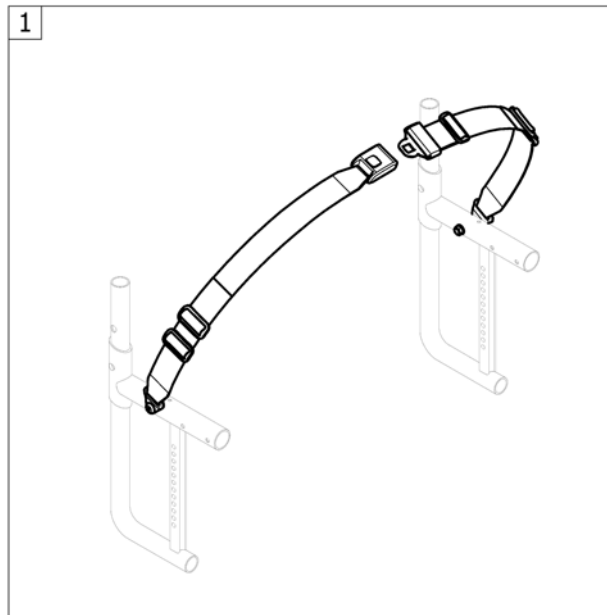

SAFETY OPTIONS

Pos.	Part number	Description	Valid from → until	Qty
1	-	Seatbelt for transportation		1