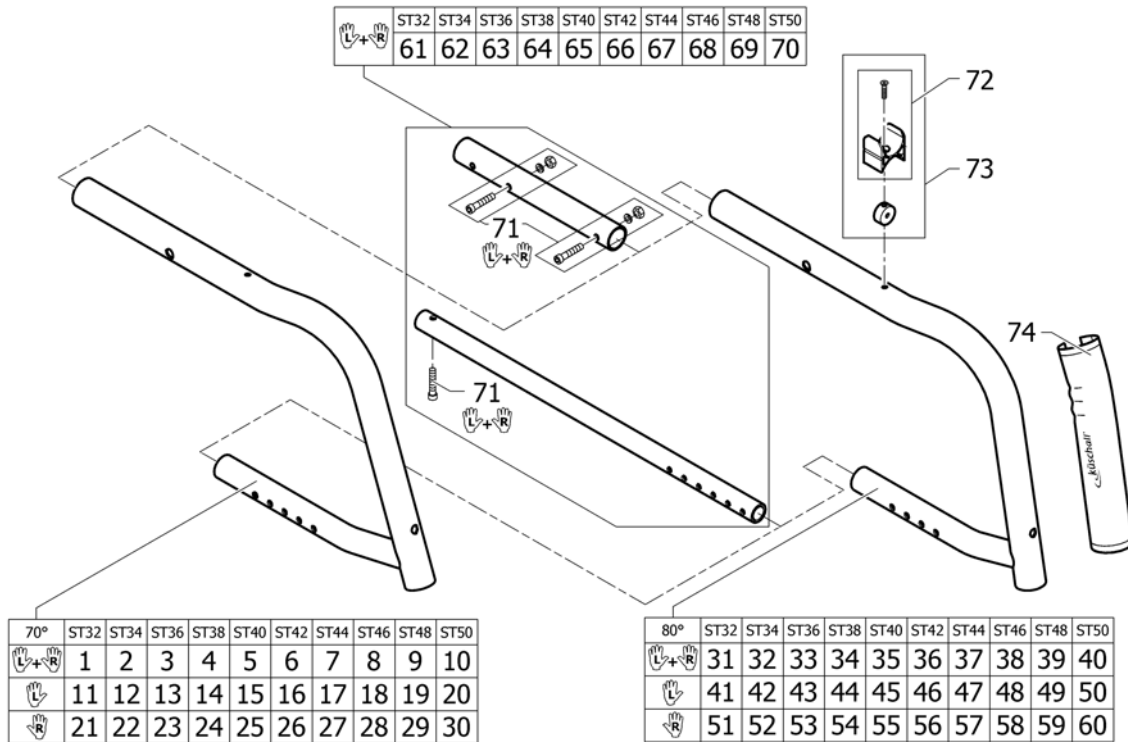

Front frames adducted

Pos.	Part number	Description	Valid from → until	Qty
1	1539842-0121	Front V-frame (adduktion) 70° ST32, black-grey rustico, pair	2012-01-01 → 2013-12-31	1
1	1539842-0122	Front V-frame (adduktion) 70° ST32, golden beach, pair	2013-01-01 → 2013-12-31	1
1	1539842-0184	Front V-frame (adduktion) 70° ST32, mercury blue, pair	2014-01-01 →	1
1	1539842-0185	Front V-frame (adduktion) 70° ST32, dynamite orange, pair	2014-01-01 →	1
1	1539842-0186	Front V-frame (adduktion) 70° ST32, atomic violet, pair	2014-01-01 →	1
1	1539842-0187	Front V-frame (adduktion) 70° ST32, nitro pink, pair	2014-01-01 →	1
1	1539842-0411	Front V-frame (adduktion) 70° ST32, black, matt, pair	2010-07-01 →	1
1	1539842-0419	Front V-frame (adduktion) 70° ST32, silver grey, pair		1
1	1539842-0442	Front V-frame (adduktion) 70° ST32, night shimmer, pair		1
1	1539842-0445	Front V-frame (adduktion) 70° ST32, ivory white, pair	2010-07-01 →	1
1	1539842-0446	Front V-frame (adduktion) 70° ST32, purple fire, pair		1
1	1539842-0447	Front V-frame (adduktion) 70° ST32, emerald green, pair	2009-10-01 → 2012-12-31	1
1	1539842-0448	Front V-frame (adduktion) 70° ST32, midnight blue, pair	2009-10-01 → 2012-12-31	1
1	1539842-0449	Front V-frame (adduktion) 70° ST32, umber glaze, pair	2009-10-01 → 2013-12-31	1
1	1539842-0450	Front V-frame (adduktion) 70° ST32, smokey grey, pair		1
1	1539842-0451	Front V-frame (adduktion) 70° ST32, flashy yellow, pair	2011-07-01 → 2013-12-31	1
1	1539842-3524	Front V-frame (adduktion) 70° ST32, royal red, pair		1
1	1539842-5969	Front V-frame (adduktion) 70° ST32, royal blue, pair		1
1	1539842-9005	Front V-frame (adduktion) 70° ST32, black, glossy, pair		1
2	1539843-0121	Front V-frame (adduktion) 70° ST34, black-grey rustico, pair	2012-01-01 → 2013-12-31	1
2	1539843-0122	Front V-frame (adduktion) 70° ST34, golden beach, pair	2013-01-01 → 2013-12-31	1
2	1539843-0184	Front V-frame (adduktion) 70° ST34, mercury blue, pair	2014-01-01 →	1
2	1539843-0185	Front V-frame (adduktion) 70° ST34, dynamite orange, pair	2014-01-01 →	1
2	1539843-0186	Front V-frame (adduktion) 70° ST34, atomic violet, pair	2014-01-01 →	1
2	1539843-0187	Front V-frame (adduktion) 70° ST34, nitro pink, pair	2014-01-01 →	1