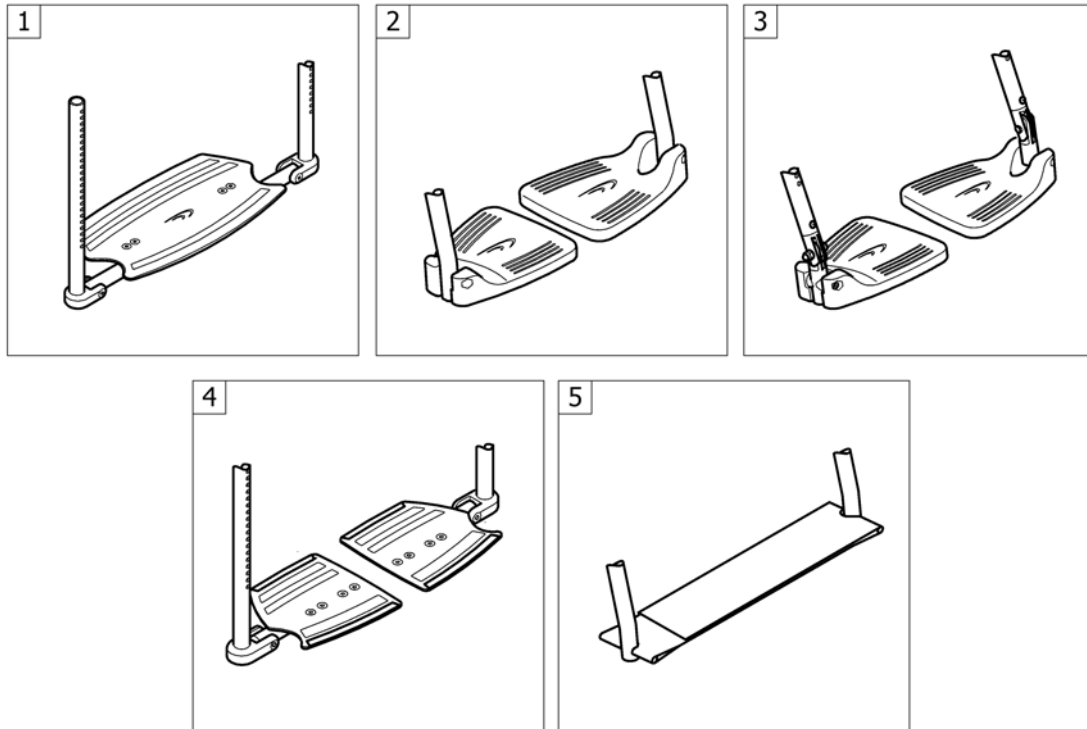

FOOTREST

Pos.	Part number	Description	Valid from → until	Qty
1	-	Footrest 1-piece		1
2	-	Footrest 2-piece		1
3	-	Footrest 2-piece, angle adjustable		1
4	-	Footrest carbon 2-pieces		1
5	-	Footband		1