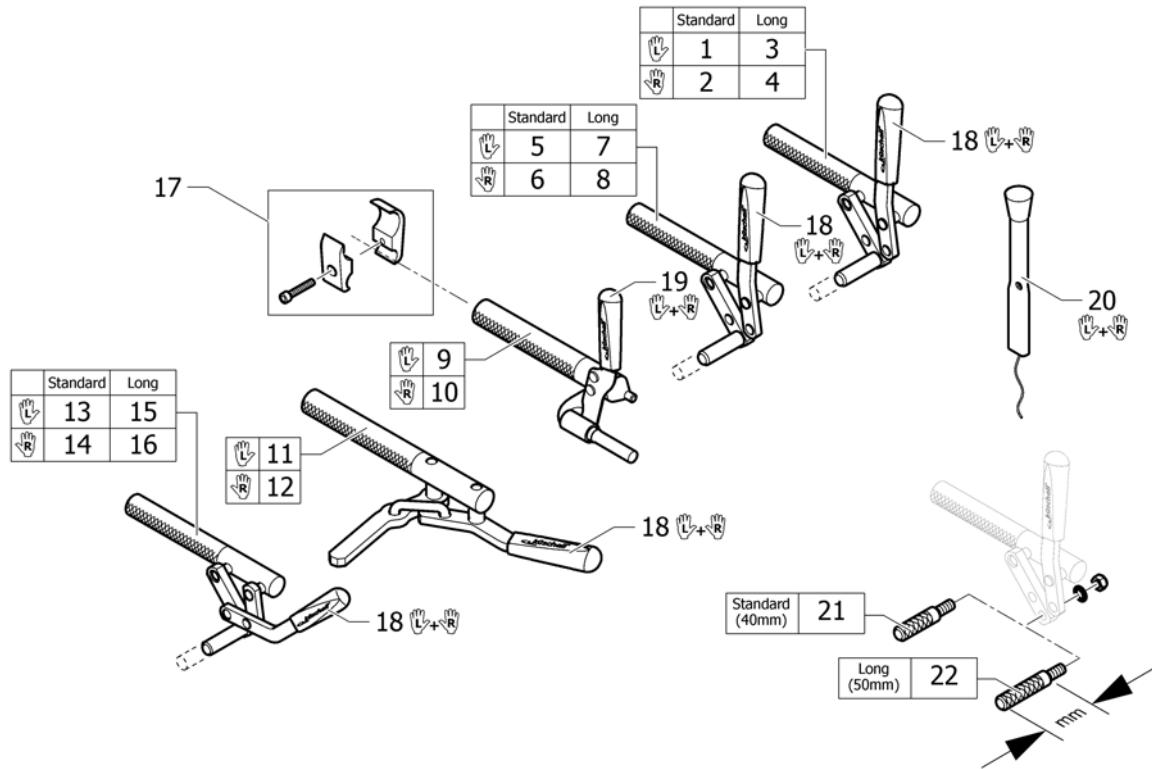

Brakes

Pos.	Part number	Description	Valid from → until	Qty
1	1512127	Brake, straight lever, left		1
2	1512128	Brake, straight lever, right		1
3	1517658	Brake, straight lever, long shoe, left		1
4	1517657	Brake, straight lever, long shoe, right		1
5	1512125	Brake, bent lever, left		1
6	1512126	Brake, bent lever, right		1
7	1517656	Brake, lever bent, long shoe, left		1
8	1517655	Brake, lever bent, long shoe, right		1
9	1512131	Performance brake left		1
10	1512132	Performance brake right		1
11	1512133	Active brake left		1
12	1512134	Active brake right		1
13	1512129	Pull brake left		1
14	1512130	Pull brake right		1
15	1517660	Pull brake, long shoe left		1
16	1517659	Pull brake, long shoe right		1
17	1513176	Clamping piece to brake, set		2
18	1513177	Brake handle standard, pair		1
19	1513178	Brake handle for performance brake, pair		1
20	1513179	Brake lever extension, pair		1
21	1579328	Brake shoe standard (40mm), kit 4 Pcs. <i>Replaces 500.1045 (4x)</i>		1
22	1579329	Brake shoe long (50mm), kit 4 Pcs. <i>Replaces 500.1013 (4x)</i>		1