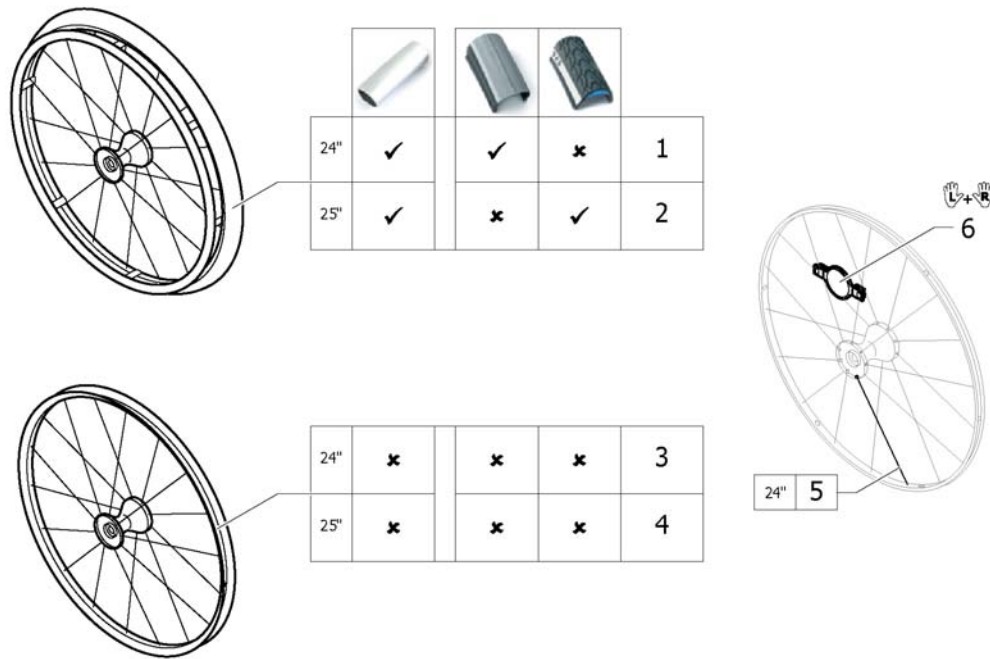

Spinergy wheel

Pos.	Part number	Description	Valid from → until	Qty
1	1485805	Rear wheel 24", Spinergy, handrim Alu, tyre light wall	2009-10-01 → 2013-12-31	2
2	1525127	Rear wheel 25", Spinergy, handrim Alu, tyre Marathon Evolution	2009-10-01 → 2013-12-31	2
3	1570426	Rear wheel 24", Spinergy, without handrim, without tyre	2009-10-01 → 2013-12-31	2
4	1525128	Rear wheel 25", Spinergy, without handrim, without tyre	2009-10-01 → 2013-12-31	2
5	1579092	Spoke for Spinergy wheel 24", 1 Pcs.	2009-10-01 → 2013-12-31	36
6	1571088	Spoke reflection for Spinergy wheel, pair <i>Replaces 1451931</i>	2009-10-01 → 2013-12-31	1