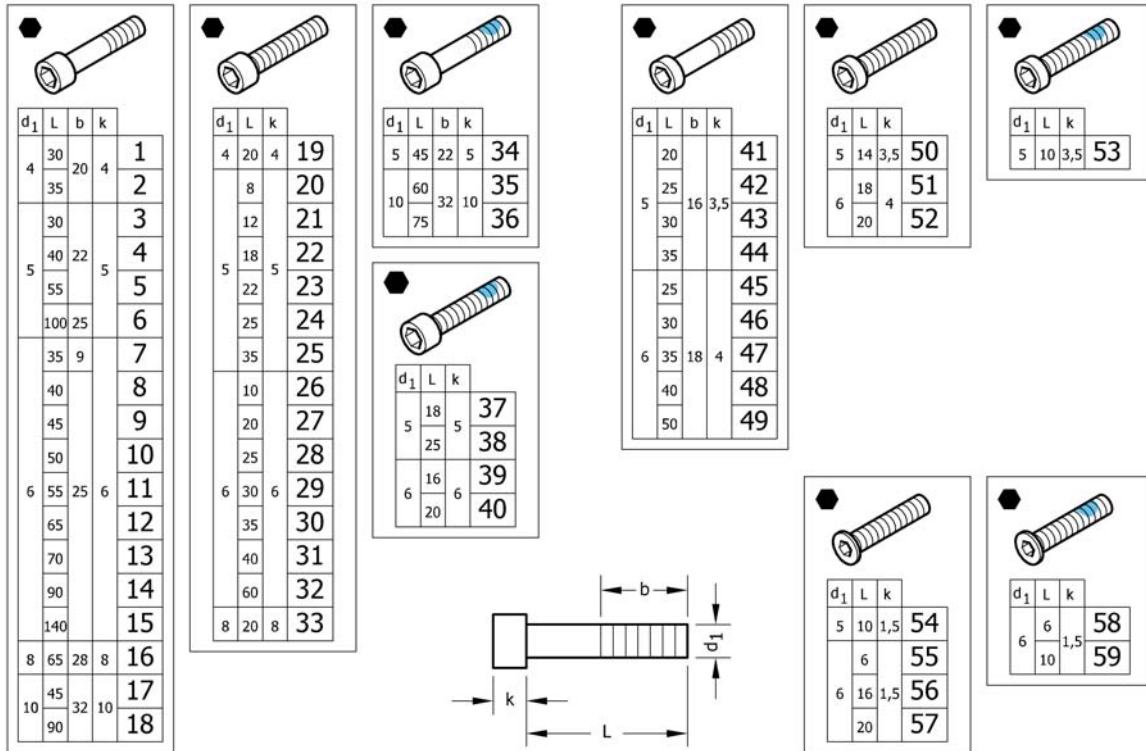

Socket head cap screws

Pos.	Part number	Description	Valid from → until	Qty
1	1579115	Hex socket head cap screws partially threaded, zi.Blue, M4x30, kit 25 <i>Replaces 1560191 (25x)</i>		1
2	1579116	Hex socket head cap screws partially threaded, zi.Blue, M4x35, kit 25 <i>Replaces 1563765 (25x)</i>		1
3	1579117	Hex socket head cap screws partially threaded, black, M5x30, kit 25 Pcs. <i>Replaces 100.1091 (25x)</i>		1
4	1579118	Hex socket head cap screws partially threaded, black, M5x40, kit 25 Pcs. <i>Replaces 100.1093 (25x)</i>		1
5	1579119	Hex socket head cap screws partially threaded, black, M5x55, kit 25 Pcs. <i>Replaces 100.1096 (25x)</i>		1
6	1579120	Hex socket head cap screws partially threaded, black, M5x100, kit 10 Pcs. <i>Replaces 1425240 (10x)</i>		1
7	1579121	Hex socket head cap screws partially threaded, black, M6x35, kit 5 Pcs. <i>Replaces 107.1001 (5x)</i>		1
8	1579122	Hex socket head cap screws partially threaded, black, M6x40, kit 25 Pcs. <i>Replaces 100.1133 (25x)</i>		1
9	1579123	Hex socket head cap screws partially threaded, black, M6x45, kit 25 Pcs. <i>Replaces 100.1134 (25x)</i>		1
10	1579124	Hex socket head cap screws partially threaded, black, M6x50, kit 25 Pcs. <i>Replaces 100.1135 (25x)</i>		1
11	1579125	Hex socket head cap screws partially threaded, black, M6x55, kit 25 Pcs. <i>Replaces 100.1136 (25x)</i>		1
11	1579126	Hex socket head cap screws partially threaded, zi.Blue, M6x55, kit 25 <i>Replaces ZM006551A (25x)</i>		1
12	1579127	Hex socket head cap screws partially threaded, black, M6x65, kit 10 Pcs. <i>Replaces 100.1138 (10x)</i>		1
13	1579128	Hex socket head cap screws partially threaded, black, M6x70, kit 10 Pcs. <i>Replaces 100.1139 (10x)</i>		1
14	1579129	Hex socket head cap screws partially threaded, black, M6x90, kit 10 Pcs. <i>Replaces 1529118 (10x)</i>		1
15	1579130	Hex socket head cap screws partially threaded, black, M6x140, kit 10 Pcs. <i>Replaces 1529117 (10x)</i>		1
16	1579131	Hex socket head cap screws partially threaded, black, M8x65, kit 10 Pcs. <i>Replaces 1510316 (10x)</i>		1
17	1579132	Hex socket head cap screws partially threaded, black, M10x45, kit 2 Pcs. <i>Replaces 1496010 (2x)</i>		1