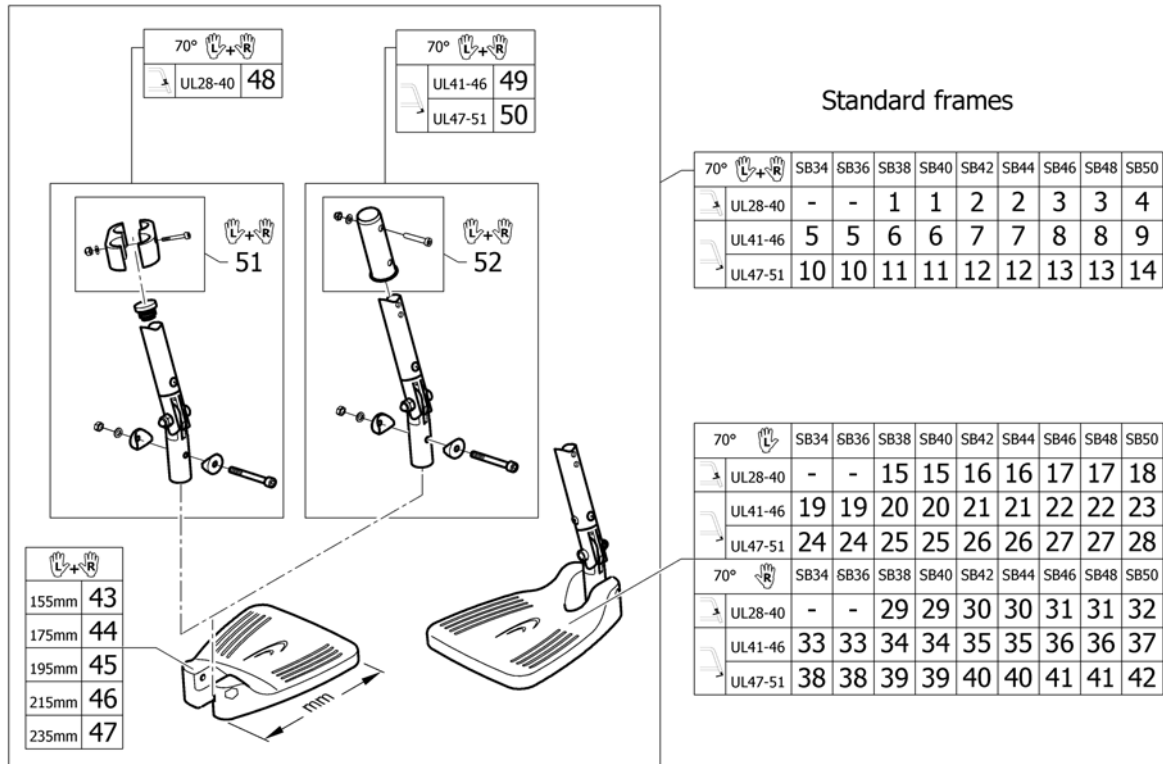

Footrest 2-pieces, angle adjustable for 70° front frames standard

Pos.	Part number	Description	Valid from → until	Qty
1	1550325	Footrest 2-pc. angle adjustable 155mm, high mounted, pair, complete		1
2	1550326	Footrest 2-pc. angle adjustable 175mm, high mounted, pair, complete		1
3	1550327	Footrest 2-pc. angle adjustable 195mm, high mounted, pair, complete		1
4	1550328	Footrest 2-pc. angle adjustable 215mm, high mounted, pair, complete		1
5	1550330	Footrest 2-pc. angle adjustable 155mm, short, pair, complete		1
6	1550331	Footrest 2-pc. angle adjustable 175mm, short, pair, complete		1
7	1550332	Footrest 2-pc. angle adjustable 195mm, short, pair, complete		1
8	1550333	Footrest 2-pc. angle adjustable 215mm, short, pair, complete		1
9	1550334	Footrest 2-pc. angle adjustable 235mm, short, pair, complete		1
10	1550335	Footrest 2-pc. angle adjustable 155mm, long, pair, complete		1
11	1550336	Footrest 2-pc. angle adjustable 175mm, long, pair, complete		1
12	1550337	Footrest 2-pc. angle adjustable 195mm, long, pair, complete		1
13	1550338	Footrest 2-pc. angle adjustable 215mm, long, pair, complete		1
14	1550339	Footrest 2-pc. angle adjustable 235mm, long, pair, complete		1
15	1550340	Footrest 2-pc. angle adjustable 155mm, high mounted, left, complete		1
16	1550341	Footrest 2-pc. angle adjustable 175mm, high mounted, left, complete		1
17	1550451	Footrest 2-pc. angle adjustable 195mm, high mounted, left, complete		1
18	1550452	Footrest 2-pc. angle adjustable 215mm, high mounted, left, complete		1
19	1550454	Footrest 2-pc. angle adjustable 155mm, short, left, complete		1
20	1550455	Footrest 2-pc. angle adjustable 175mm, short, left, complete		1
21	1550456	Footrest 2-pc. angle adjustable 195mm, short, left, complete		1
22	1550457	Footrest 2-pc. angle adjustable 215mm, short, left, complete		1
23	1550458	Footrest 2-pc. angle adjustable 235mm, short, left, complete		1
24	1550459	Footrest 2-pc. angle adjustable 155mm, long, left, complete		1
25	1550460	Footrest 2-pc. angle adjustable 175mm, long, left, complete		1
26	1550461	Footrest 2-pc. angle adjustable 195mm, long, left, complete		1
27	1550462	Footrest 2-pc. angle adjustable 215mm, long, left, complete		1
28	1550463	Footrest 2-pc. angle adjustable 235mm, long, left, complete		1
29	1550464	Footrest 2-pc. angle adjustable 155mm, high mounted, right, complete		1
30	1550465	Footrest 2-pc. angle adjustable 175mm, high mounted, right, complete		1
31	1550466	Footrest 2-pc. angle adjustable 195mm, high mounted, right, complete		1