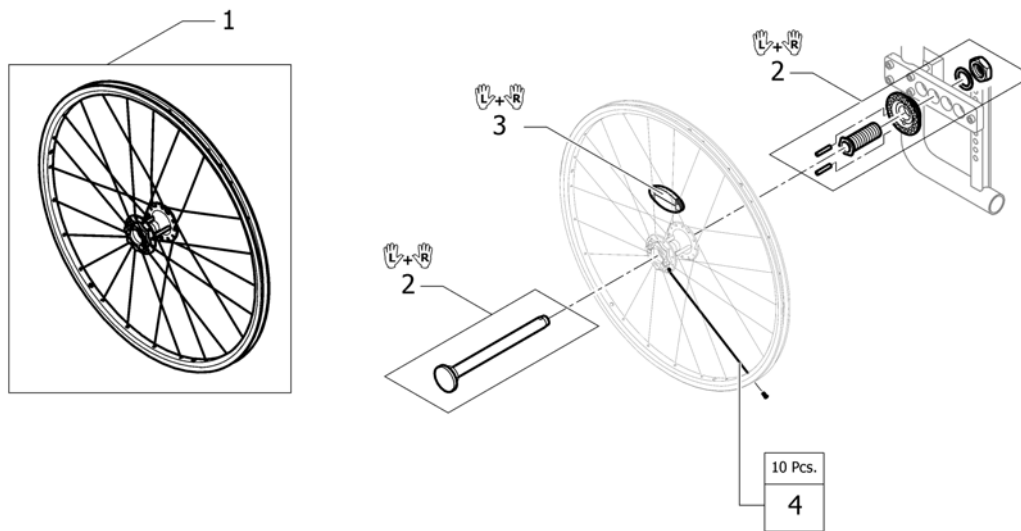

Hub brake wheel

Pos.	Part number	Description	Valid from → until	Qty
1	1570645	Hub brake wheel 24" without handrim, without tyre		2
2	1570652	Mounting kit with Quickrelease for Hub brake, pair		1
3	1571073	Spokereflection, pair <i>Replaces 220.1033</i>		1
4	1579088	Spokes kit for Hub brake wheel 24", 10 Pcs.		1