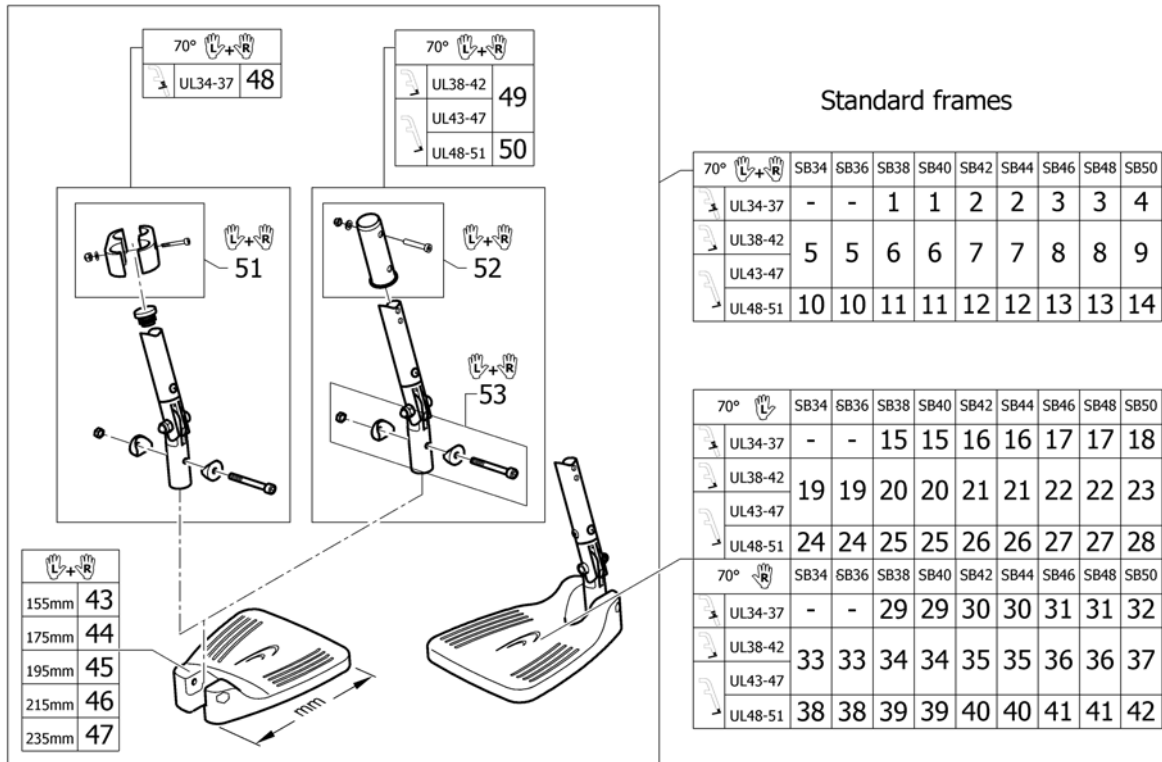

Footrest 2-pieces, angle adjustable for swing away 70° on front frames standard

Pos.	Part number	Description	Valid from → until	Qty
1	1550325	Footrest 2-pc. angle adjustable 155mm, high mounted, pair, complete		1
2	1550326	Footrest 2-pc. angle adjustable 175mm, high mounted, pair, complete		1
3	1550327	Footrest 2-pc. angle adjustable 195mm, high mounted, pair, complete		1
4	1550328	Footrest 2-pc. angle adjustable 215mm, high mounted, pair, complete		1
5	1550330	Footrest 2-pc. angle adjustable 155mm, short, pair, complete		1
6	1550331	Footrest 2-pc. angle adjustable 175mm, short, pair, complete		1
7	1550332	Footrest 2-pc. angle adjustable 195mm, short, pair, complete		1
8	1550333	Footrest 2-pc. angle adjustable 215mm, short, pair, complete		1
9	1550334	Footrest 2-pc. angle adjustable 235mm, short, pair, complete		1
10	1550335	Footrest 2-pc. angle adjustable 155mm, long, pair, complete		1
11	1550336	Footrest 2-pc. angle adjustable 175mm, long, pair, complete		1
12	1550337	Footrest 2-pc. angle adjustable 195mm, long, pair, complete		1
13	1550338	Footrest 2-pc. angle adjustable 215mm, long, pair, complete		1
14	1550339	Footrest 2-pc. angle adjustable 235mm, long, pair, complete		1
15	1550340	Footrest 2-pc. angle adjustable 155mm, high mounted, left, complete		1
16	1550341	Footrest 2-pc. angle adjustable 175mm, high mounted, left, complete		1
17	1550451	Footrest 2-pc. angle adjustable 195mm, high mounted, left, complete		1
18	1550452	Footrest 2-pc. angle adjustable 215mm, high mounted, left, complete		1
19	1550454	Footrest 2-pc. angle adjustable 155mm, short, left, complete		1
20	1550455	Footrest 2-pc. angle adjustable 175mm, short, left, complete		1
21	1550456	Footrest 2-pc. angle adjustable 195mm, short, left, complete		1
22	1550457	Footrest 2-pc. angle adjustable 215mm, short, left, complete		1
23	1550458	Footrest 2-pc. angle adjustable 235mm, short, left, complete		1
24	1550459	Footrest 2-pc. angle adjustable 155mm, long, left, complete		1
25	1550460	Footrest 2-pc. angle adjustable 175mm, long, left, complete		1
26	1550461	Footrest 2-pc. angle adjustable 195mm, long, left, complete		1
27	1550462	Footrest 2-pc. angle adjustable 215mm, long, left, complete		1
28	1550463	Footrest 2-pc. angle adjustable 235mm, long, left, complete		1
29	1550464	Footrest 2-pc. angle adjustable 155mm, high mounted, right, complete		1
30	1550465	Footrest 2-pc. angle adjustable 175mm, high mounted, right, complete		1
31	1550466	Footrest 2-pc. angle adjustable 195mm, high mounted, right, complete		1