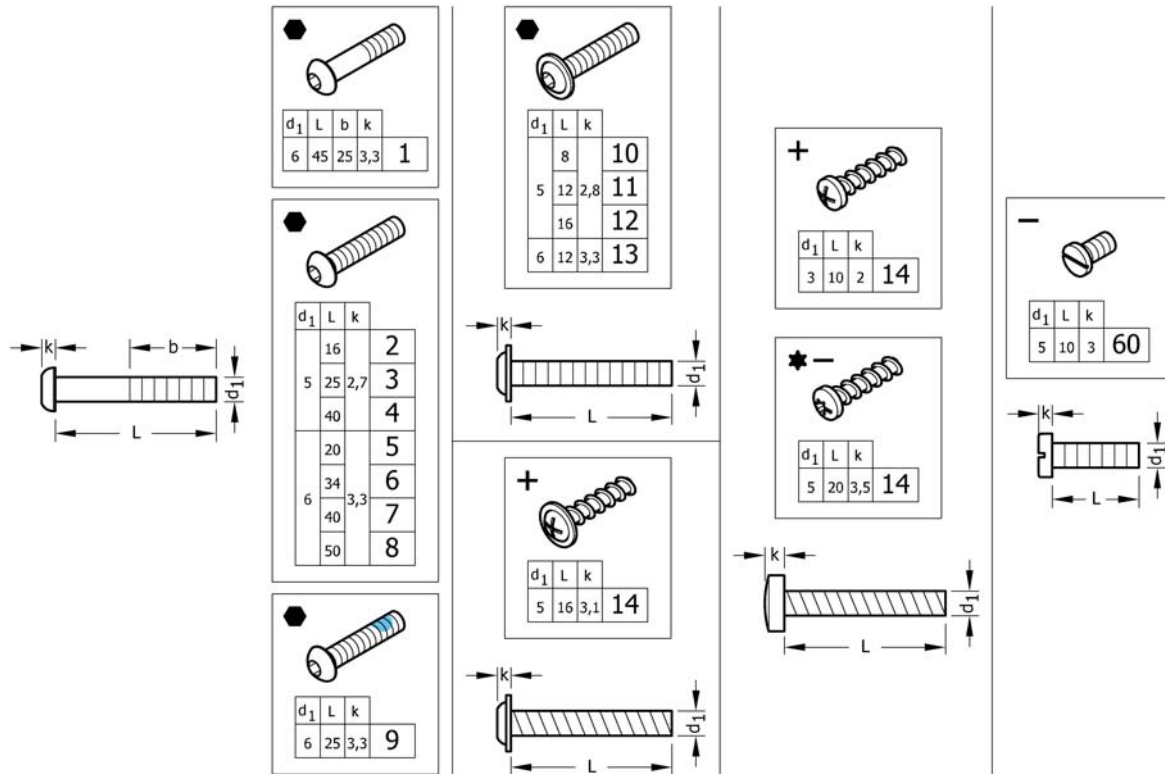

Button head screws

Pos.	Part number	Description	Valid from → until	Qty
1	1579259	Hex sock.Button head cap screws partially thread., Black, M6x45, kit 25 Pcs. <i>Replaces 1438507 (25x)</i>		1
2	1579260	Hex socket button head cap screws fully threaded, Black, M5x16, kit 25 Pcs. <i>Replaces 1445341-0003 (25x)</i>		1
3	1579261	Hex socket button head cap screws fully threaded, Black, M5x25, kit 25 Pcs. <i>Replaces 107.1021 (25x)</i>		1
4	1579262	Hex socket button head cap screws fully threaded, Black, M5x40, kit 25 Pcs. <i>Replaces 1445101-0003 (25x)</i>		1
5	1579263	Hex socket button head cap screws fully threaded, Black, M6x20, kit 25 Pcs. <i>Replaces 1439153 (25x)</i>		1
6	1579264	Hex socket button head cap screws fully threaded, Black, M6x34, kit 25 Pcs. <i>Replaces 1438506-0003 (25x)</i>		1
7	1579265	Hex socket button head cap screws fully threaded, Black, M6x40, kit 25 Pcs. <i>Replaces 1439530-0003 (25x)</i>		1
8	1579266	Hex socket button head cap screws fully threaded, Black, M6x50, kit 25 Pcs. <i>Replaces 1439531-0003 (25x)</i>		1
9	1579267	Hex sock.But.Head cap screws full.Thread., Black, TufLok, M6x25, kit 25 Pcs. <i>Replaces 1438505 (25x)</i>		1
10	1579268	Button head socket cap screws with flange, Black, M5x8, kit 25 Pcs. <i>Replaces 1536268 (25x)</i>		1
11	1579269	Button head socket cap screws with flange, Black, M5x12, kit 25 Pcs. <i>Replaces 1529290 (25x)</i>		1
12	1579270	Button head socket cap screws with flange, Black, M5x16, kit 25 Pcs. <i>Replaces 1445102-0003 (25x)</i>		1
13	1579271	Button head socket cap screws with flange, Black, M6x12, kit 25 Pcs. <i>Replaces 1432204 (25x)</i>		1
14	1579272	Round washer head PT® screws, form H, zinc plated blue, M5x16, kit 25 Pcs. <i>Replaces 1536057 (25x)</i>		1