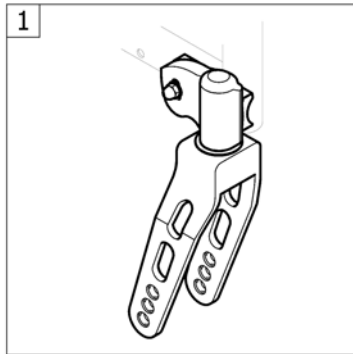

FRONT WHEELS

Pos.	Part number	Description	Valid from → until	Qty
1	-	Front wheel supporter		1
2	-	Front wheels		1