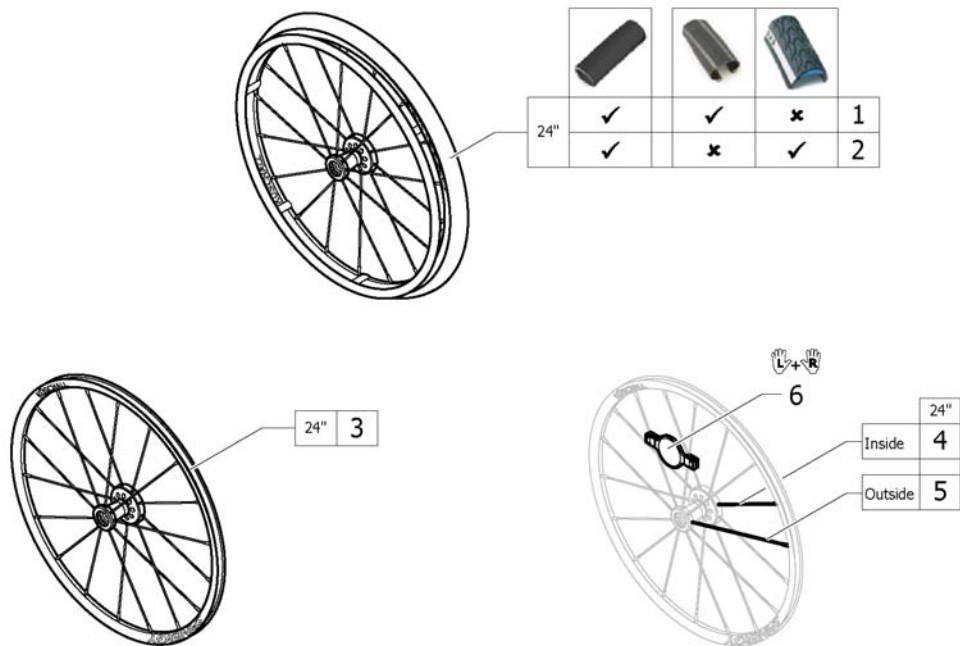

Spinergy LXX wheel

Pos.	Part number	Description	Valid from → until	Qty
1	1579101	Rear wheel 24", Spinergy LXX, handrim aluminium black, tyre Schwalbe One		2
2	1579105	Rear wheel 24", Spinergy LXX, handrim aluminium black, tyre Marathon Evolution		2
3	1579102	Rear wheel 24", Spinergy LXX, without handrim, without tyre		2
4	1579103	Spoke inside for Spinergy LXX wheel 24", 236mm., 1 Pcs.		9
5	1579104	Spoke outside for Spinergy LXX wheel 24", 249mm., 1 Pcs.		9
6	1571088	Spoke reflection for Spinergy wheel, pair		1