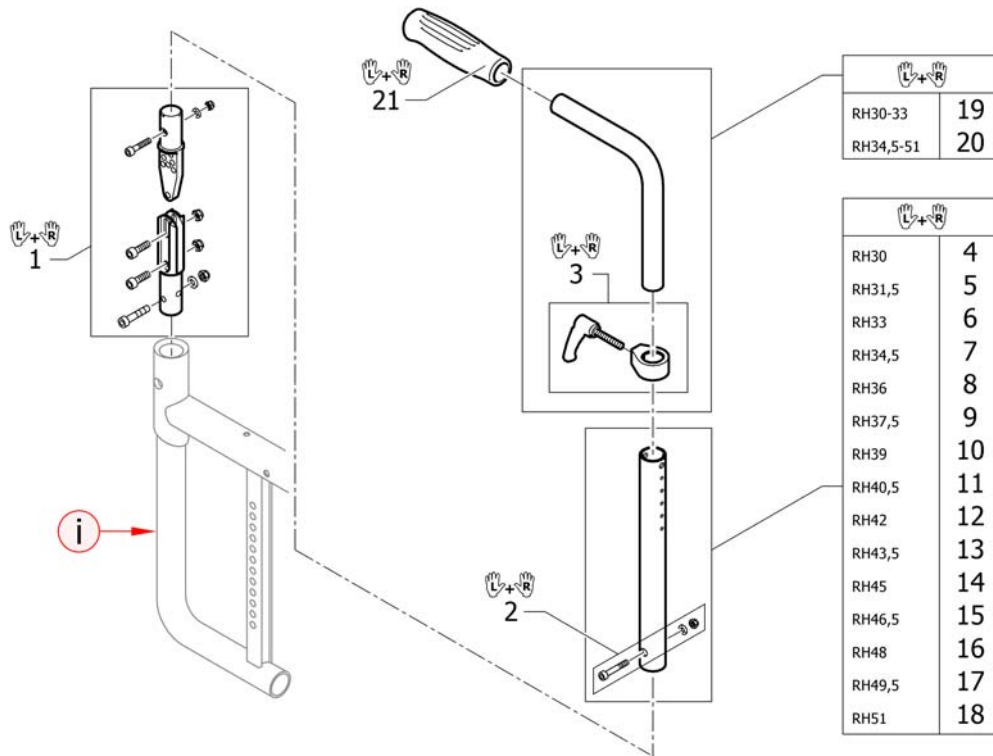

Push handles height adjustable for backrest angle adjustable

Pos.	Part number	Description	Valid from → until	Qty
i	-	A special rear frame is necessary. Please see chapter CHASSIS.		0
1	1540094	Backrest angle kit		1
2	1540071	Screw kit for backrest tube		1
3	1549985	Adjusting lever for height adjustable, integrated push handles, pair		1
4	1507751	Backrest tube L.250mm straight to integrated push handles, pair		1
5	1507752	Backrest tube L.265mm straight to integrated push handles, pair		1
6	1507753	Backrest tube L.280mm straight to integrated push handles, pair		1
7	1507862	Backrest tube L.295mm straight to integrated push handles, pair		1
8	1508438	Backrest tube L.310mm straight to integrated push handles, pair		1
9	1508466	Backrest tube L.325mm straight to integrated push handles, pair		1
10	1508498	Backrest tube L.340mm straight to integrated push handles, pair		1
11	1509103	Backrest tube L.355mm straight to integrated push handles, pair		1
12	1509104	Backrest tube L.370mm straight to integrated push handles, pair		1
13	1509105	Backrest tube L.385mm straight to integrated push handles, pair		1
14	1509106	Backrest tube L.400mm straight to integrated push handles, pair		1
15	1509107	Backrest tube L.415mm straight to integrated push handles, pair		1
16	1509108	Backrest tube L.430mm straight to integrated push handles, pair		1
17	1509109	Backrest tube L.445mm straight to integrated push handles, pair		1
18	1509110	Backrest tube L.460mm straight to integrated push handles, pair		1
19	1438203	Height adjustable, integrated push handles standard, kit short UL/C04		1
20	1438204	Height adjustable, integrated push handles standard, kit long UL/C04		1
21	1507734	Handle black, pair		1