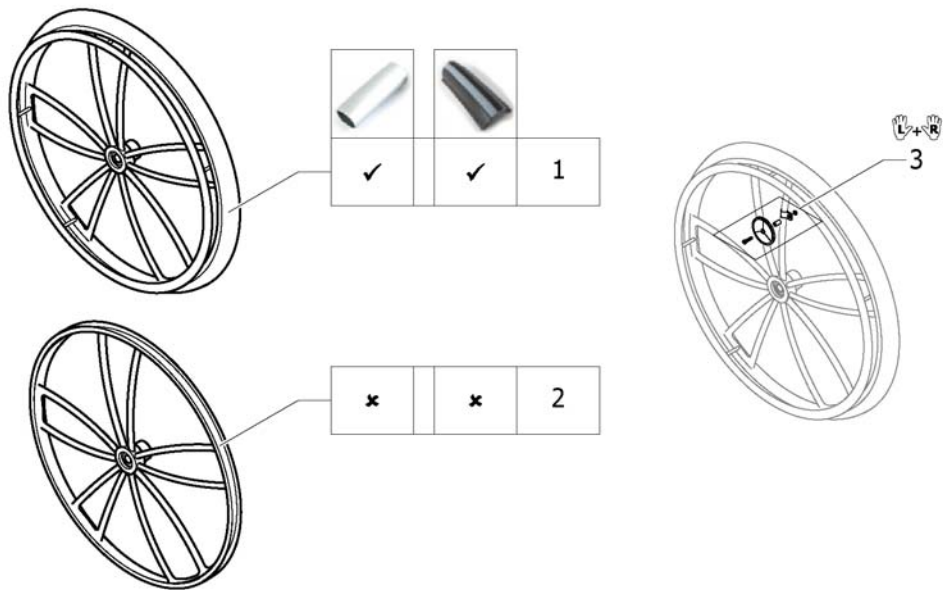

Spider wheel

Pos.	Part number	Description	Valid from → until	Qty
1	SP1601849	Rear wheel 24" Spiderwheel, handrim, Rightrun black/grey <i>Replaces 904.1201.000</i>	2009-10-01 → 2012-12-31	2
2	1424944	Rear wheel 24", Spiderwheel without handrim, without tyre	2009-10-01 → 2012-12-31	2
3	1571074	Spoke reflection set for Spider wheel, pair <i>Replaces 1439352</i>		1