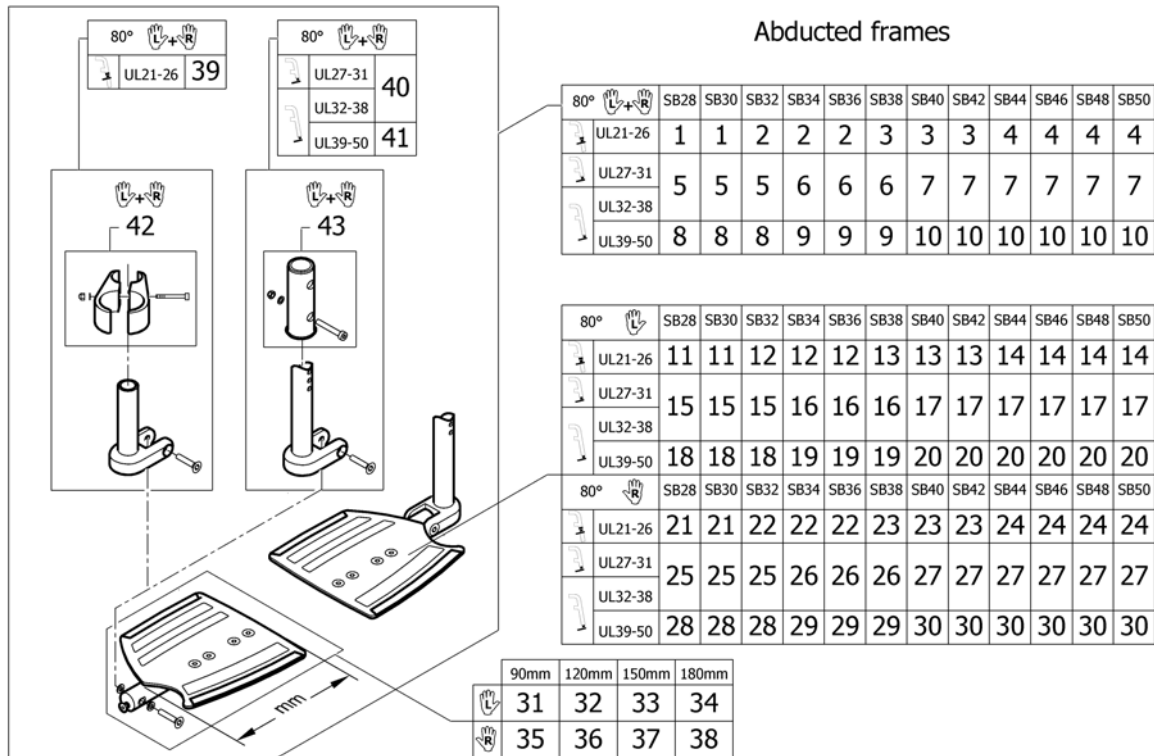

Footrest carbon 2-pieces for swing away 80° on front frames abducted

Pos.	Part number	Description	Valid from → until	Qty
1	1545434	Footrest carbon 2-pc. 90mm, high mounted, pair, complete		1
2	1545435	Footrest carbon 2-pc. 120mm, high mounted, pair, complete		1
3	1545436	Footrest carbon 2-pc. 150mm, high mounted, pair, complete		1
4	1545437	Footrest carbon 2-pc. 180mm, high mounted, pair, complete		1
5	1545439	Footrest carbon 2-pc. 120mm, short, pair, complete		1
6	1545440	Footrest carbon 2-pc. 150mm, short, pair, complete		1
7	1545441	Footrest carbon 2-pc. 180mm, short, pair, complete		1
8	1545443	Footrest carbon 2-pc. 120mm, long, pair, complete		1
9	1545444	Footrest carbon 2-pc. 150mm, long, pair, complete		1
10	1545445	Footrest carbon 2-pc. 180mm, long, pair, complete		1
11	1545772	Footrest carbon 2-pc. 90mm, high mounted, left, complete		1
12	1545773	Footrest carbon 2-pc. 120mm, high mounted, left, complete		1
13	1545774	Footrest carbon 2-pc. 150mm, high mounted, left, complete		1
14	1545775	Footrest carbon 2-pc. 180mm, high mounted, left, complete		1
15	1545777	Footrest carbon 2-pc. 120mm, short, left, complete		1
16	1545778	Footrest carbon 2-pc. 150mm, short, left, complete		1
17	1545779	Footrest carbon 2-pc. 180mm, short, left, complete		1
18	1545781	Footrest carbon 2-pc. 120mm, long, left, complete		1
19	1545782	Footrest carbon 2-pc. 150mm, long, left, complete		1
20	1545783	Footrest carbon 2-pc. 180mm, long, left, complete		1
21	1545760	Footrest carbon 2-pc. 90mm, high mounted, right, complete		1
22	1545761	Footrest carbon 2-pc. 120mm, high mounted, right, complete		1
23	1545762	Footrest carbon 2-pc. 150mm, high mounted, right, complete		1
24	1545763	Footrest carbon 2-pc. 180mm, high mounted, right, complete		1
25	1545765	Footrest carbon 2-pc. 120mm, short, right, complete		1
26	1545766	Footrest carbon 2-pc. 150mm, short, right, complete		1
27	1545767	Footrest carbon 2-pc. 180mm, short, right, complete		1
28	1545769	Footrest carbon 2-pc. 120mm, long, right, complete		1
29	1545770	Footrest carbon 2-pc. 150mm, long, right, complete		1
30	1545771	Footrest carbon 2-pc. 180mm, long, right, complete		1
31	1545450	Footrest carbon 2-pc. 90mm, left		1