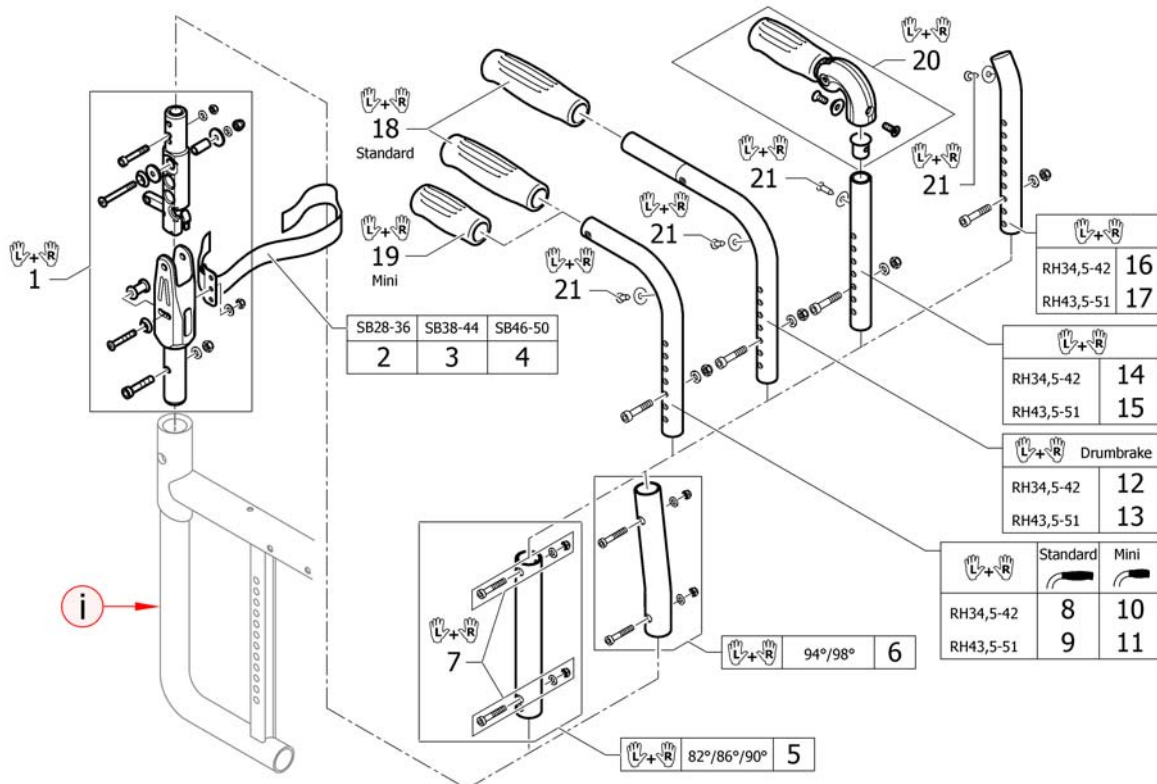

Push handles for backrest foldable and angle adjustable

Pos.	Part number	Description	Valid from → until	Qty
i	-	A special rear frame is necessary. Please see chapter CHASSIS.		0
1	1540054	Hinge kit to backrest foldable, pair		1
2	1540066	Backrest band short for backrest foldable		1
3	1540067	Backrest band medium for backrest foldable		1
4	1540068	Backrest band long for backrest foldable		1
5	1540063	Tube kit medium to angle adjustable back		1
6	1540064	Tube kit lumbar to angle adjustable back		1
7	1540065	Screw kit for telescopic tube		1
8	1540055	Push handles standard, XS, pair		1
9	1540056	Push handles standard, S, pair		1
10	1540069	Push handles mini, XS, pair		1
11	1540070	Push handles mini, S, pair		1
12	1540057	Push handles XS to drum brake, pair		1
13	1540058	Push handles S to drum brake, pair		1
14	1540059	Backrest tube straight XS to foldable push handles, pair		1
15	1540060	Backrest tube straight S to foldable push handles, pair		1
16	1540061	Backrest tubes S without push handles, pair		1
17	1540062	Backrest tubes M without push handles, pair		1
18	1507734	Handle black, pair		1
19	1525126	Handle black, mini, pair		1
20	1507733	Push handles foldable, pair		1
21	1432083	Fixation kit for backrest band		1