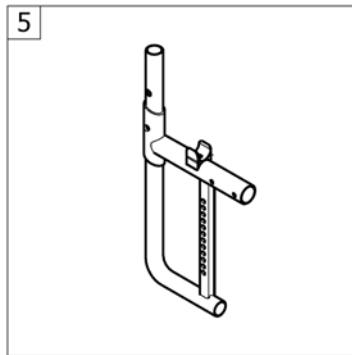

CHASSIS

Pos.	Part number	Description	Valid from → until	Qty
1	-	Front frames standard		1
2	-	Front frames abducted		1
3	-	Cross brace single, SB28-42		1
4	-	Cross brace double, SB44-50		1
5	-	Rear frames		1
6	-	Rear wheel fixation		1