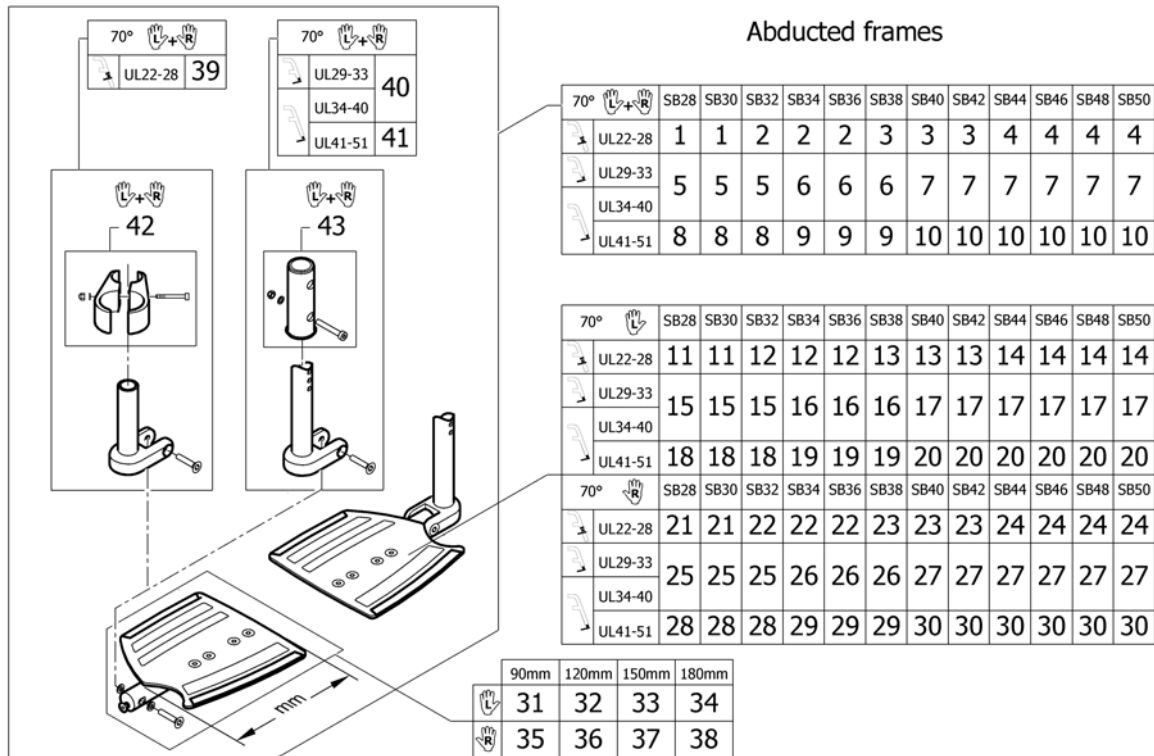

Footrest carbon 2-pieces for swing away 70° on front frames abducted

Pos.	Part number	Description	Valid from → until	Qty
1	1545434	Footrest carbon 2-pc. 90mm, high mounted, pair, complete		1
2	1545435	Footrest carbon 2-pc. 120mm, high mounted, pair, complete		1
3	1545436	Footrest carbon 2-pc. 150mm, high mounted, pair, complete		1
4	1545437	Footrest carbon 2-pc. 180mm, high mounted, pair, complete		1
5	1545439	Footrest carbon 2-pc. 120mm, short, pair, complete		1
6	1545440	Footrest carbon 2-pc. 150mm, short, pair, complete		1
7	1545441	Footrest carbon 2-pc. 180mm, short, pair, complete		1
8	1545443	Footrest carbon 2-pc. 120mm, long, pair, complete		1
9	1545444	Footrest carbon 2-pc. 150mm, long, pair, complete		1
10	1545445	Footrest carbon 2-pc. 180mm, long, pair, complete		1
11	1545772	Footrest carbon 2-pc. 90mm, high mounted, left, complete		1
12	1545773	Footrest carbon 2-pc. 120mm, high mounted, left, complete		1
13	1545774	Footrest carbon 2-pc. 150mm, high mounted, left, complete		1
14	1545775	Footrest carbon 2-pc. 180mm, high mounted, left, complete		1
15	1545777	Footrest carbon 2-pc. 120mm, short, left, complete		1
16	1545778	Footrest carbon 2-pc. 150mm, short, left, complete		1
17	1545779	Footrest carbon 2-pc. 180mm, short, left, complete		1
18	1545781	Footrest carbon 2-pc. 120mm, long, left, complete		1
19	1545782	Footrest carbon 2-pc. 150mm, long, left, complete		1
20	1545783	Footrest carbon 2-pc. 180mm, long, left, complete		1
21	1545760	Footrest carbon 2-pc. 90mm, high mounted, right, complete		1
22	1545761	Footrest carbon 2-pc. 120mm, high mounted, right, complete		1
23	1545762	Footrest carbon 2-pc. 150mm, high mounted, right, complete		1
24	1545763	Footrest carbon 2-pc. 180mm, high mounted, right, complete		1
25	1545765	Footrest carbon 2-pc. 120mm, short, right, complete		1
26	1545766	Footrest carbon 2-pc. 150mm, short, right, complete		1
27	1545767	Footrest carbon 2-pc. 180mm, short, right, complete		1
28	1545769	Footrest carbon 2-pc. 120mm, long, right, complete		1
29	1545770	Footrest carbon 2-pc. 150mm, long, right, complete		1
30	1545771	Footrest carbon 2-pc. 180mm, long, right, complete		1
31	1545450	Footrest carbon 2-pc. 90mm, left		1