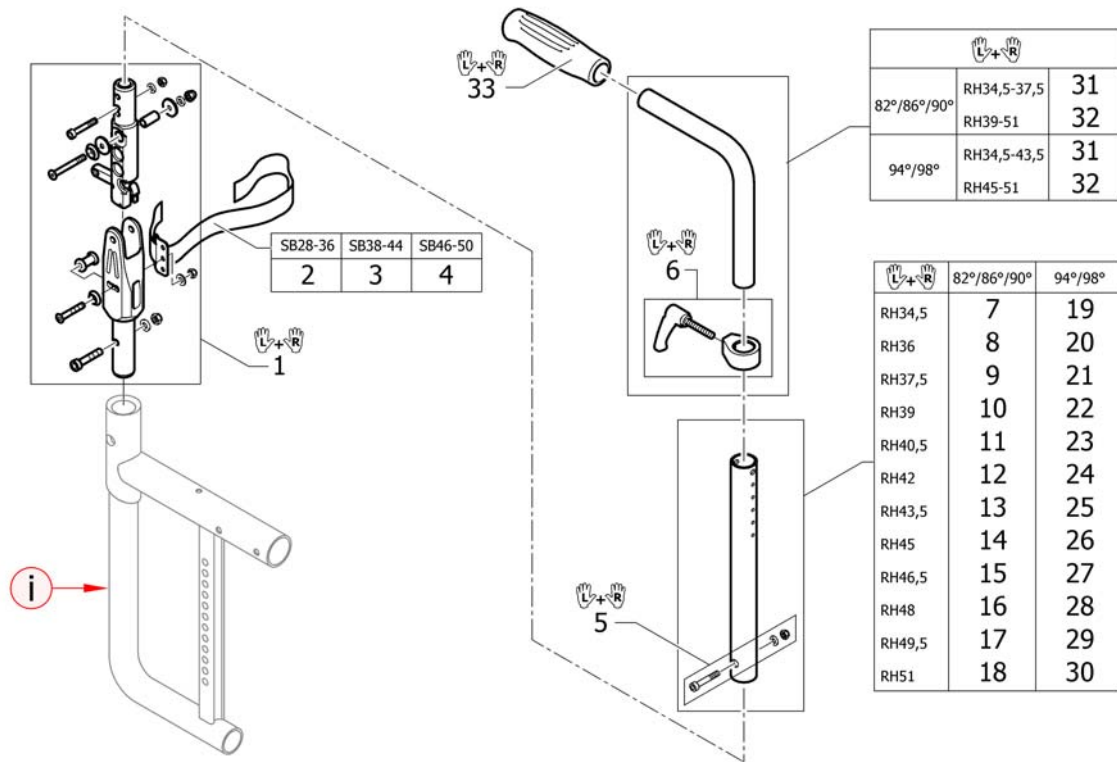

Push handles height adjustable for backrest foldable and angle adjustable

Pos.	Part number	Description	Valid from → until	Qty
i	-	A special rear frame is necessary. Please see chapter CHASSIS.		0
1	1540054	Hinge kit to backrest foldable, pair		1
2	1540066	Backrest band short for backrest foldable		1
3	1540067	Backrest band medium for backrest foldable		1
4	1540068	Backrest band long for backrest foldable		1
5	1540071	Screw kit for backrest tube		1
6	1549985	Adjusting lever for height adjustable, integrated push handles, pair		1
7	1507751	Backrest tube L.250mm straight to integrated push handles, pair		1
8	1507752	Backrest tube L.265mm straight to integrated push handles, pair		1
9	1507753	Backrest tube L.280mm straight to integrated push handles, pair		1
10	1507862	Backrest tube L.295mm straight to integrated push handles, pair		1
11	1508438	Backrest tube L.310mm straight to integrated push handles, pair		1
12	1508466	Backrest tube L.325mm straight to integrated push handles, pair		1
13	1508498	Backrest tube L.340mm straight to integrated push handles, pair		1
14	1509103	Backrest tube L.355mm straight to integrated push handles, pair		1
15	1509104	Backrest tube L.370mm straight to integrated push handles, pair		1
16	1509105	Backrest tube L.385mm straight to integrated push handles, pair		1
17	1509106	Backrest tube L.400mm straight to integrated push handles, pair		1
18	1509107	Backrest tube L.415mm straight to integrated push handles, pair		1
19	1509115	Backrest tube L.250mm lumbar to integrated push handles, pair		1
20	1509116	Backrest tube L.265mm lumbar to integrated push handles, pair		1
21	1509117	Backrest tube L.280mm lumbar to integrated push handles, pair		1
22	1509118	Backrest tube L.295mm lumbar to integrated push handles, pair		1
23	1509119	Backrest tube L.310mm lumbar to integrated push handles, pair		1
24	1509120	Backrest tube L.325mm lumbar to integrated push handles, pair		1
25	1509121	Backrest tube L.340mm lumbar to integrated push handles, pair		1
26	1509122	Backrest tube L.355mm lumbar to integrated push handles, pair		1
27	1509123	Backrest tube L.370mm lumbar to integrated push handles, pair		1
28	1509124	Backrest tube L.385mm lumbar to integrated push handles, pair		1
29	1509125	Backrest tube L.400mm lumbar to integrated push handles, pair		1
30	1509126	Backrest tube L.415mm lumbar to integrated push handles, pair		1