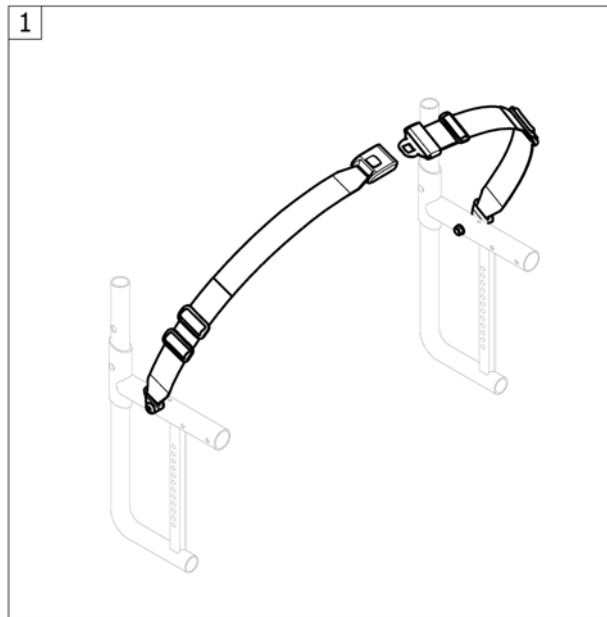

SAFETY OPTIONS

Pos.	Part number	Description	Valid from → until	Qty
1	-	Seatbelt for transportation		1