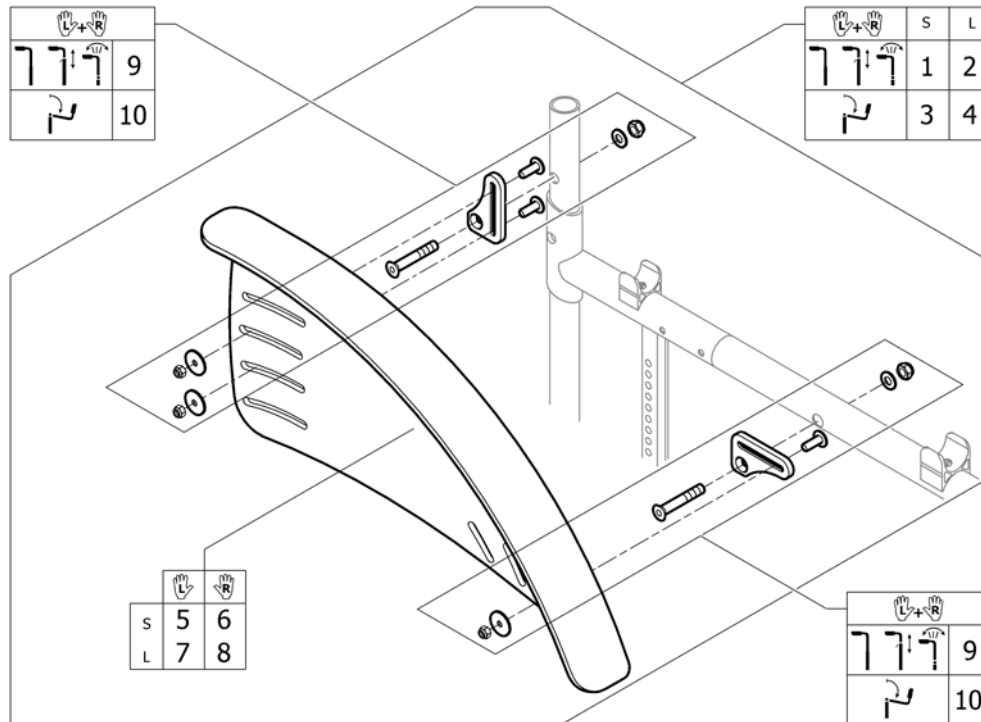

Mudguards fixe

Pos.	Part number	Description	Valid from → until	Qty
1	1540006	Mudguard Carbon S complete, pair		1
2	1540007	Mudguard Carbon L complete, pair		1
3	1540917	Mudguard Carbon S complete to backrest foldable, pair		1
4	1540918	Mudguard Carbon L complete to backrest foldable, pair		1
5	1529781	Mudguard Carbon S short left		1
6	1529782	Mudguard Carbon S short right		1
7	1529783	Mudguard Carbon L long left		1
8	1529784	Mudguard Carbon L long right		1
9	1540005	Fixation kit for clothes-guard and mudguard		1
10	1540916	Fixation kit for clothes-guard and mudguard to backrest foldable		1