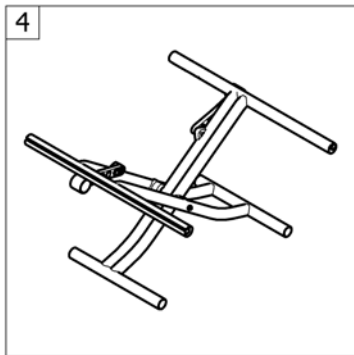

CHASSIS

Pos.	Part number	Description	Valid from → until	Qty
1	-	Front frames standard		1
2	-	Front frames abducted		1
3	-	Cross brace single, SB28-42		1
4	-	Cross brace double, SB44-50		1
5	-	Rear frames		1
6	-	Rear wheel fixation		1