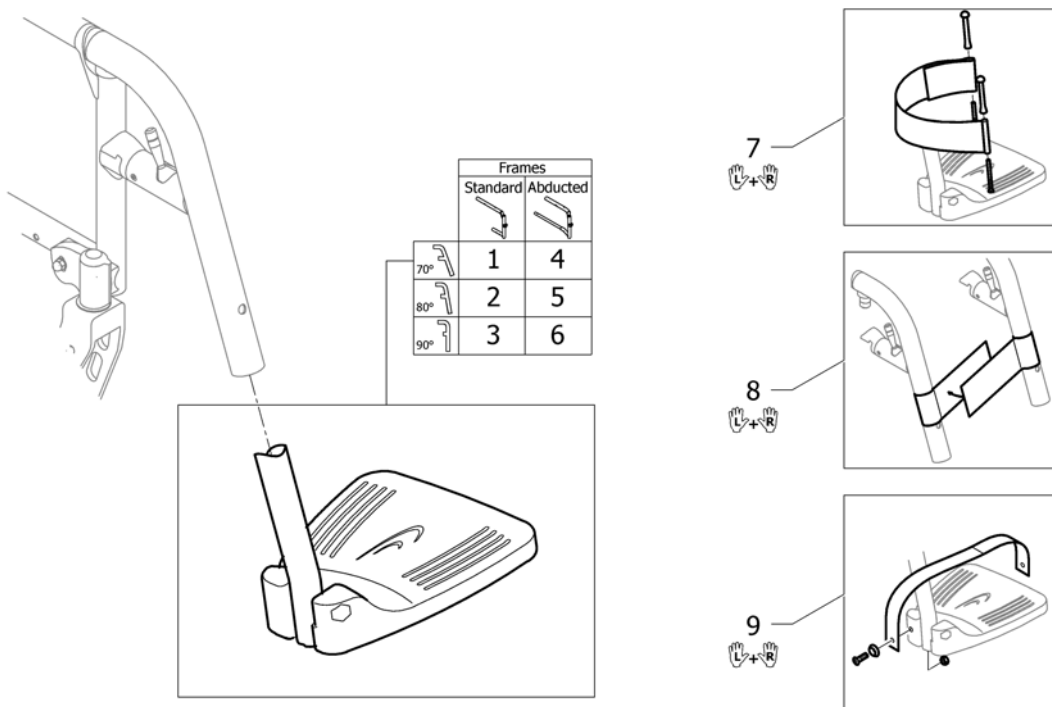

Footrest 2-piece

Pos.	Part number	Description	Valid from → until	Qty
1	-	Footrest 2-pieces for swing away 70° on front frames standard		1
2	-	Footrest 2-pieces for swing away 80° on front frames standard		1
3	-	Footrest 2-pieces for swing away 90° on front frames standard		1
4	-	Footrest 2-pieces for swing away 70° on front frames abducted		1
5	-	Footrest 2-pieces for swing away 80° on front frames abducted		1
6	-	Footrest 2-pieces for swing away 90° on front frames abducted		1
7	1437834	Heel loop kit short		1
8	1536082	Calf strap 2-pcs complete		1
9	1438143	instep strap UL/C04	2009-10-01 → 2012-12-31	1