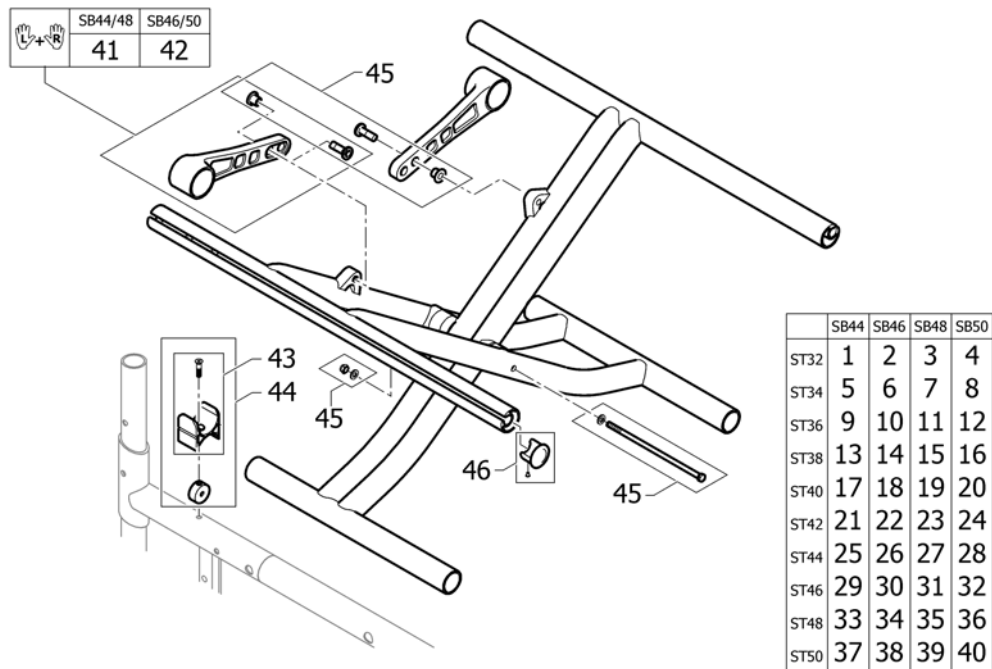

Cross brace double, SB44-50

Pos.	Part number	Description	Valid from → until	Qty
1	1536967-0121	Cross-brace double, SB44 ST32, black-grey rustico	2012-01-01 → 2014-12-31	1
1	1536967-0122	Cross-brace double, SB44 ST32, golden beach	2013-01-01 → 2014-06-30	1
1	1536967-0411	Cross-brace double, SB44 ST32, black, matt	2010-07-01 →	1
1	1536967-0419	Cross-brace double, SB44 ST32, silver grey		1
1	1536967-0442	Cross-brace double, SB44 ST32, night shimmer		1
1	1536967-0445	Cross-brace double, SB44 ST32, ivory white	2010-07-01 →	1
1	1536967-0446	Cross-brace double, SB44 ST32, purple fire		1
1	1536967-0447	Cross-brace double, SB44 ST32, emerald green	2009-10-01 → 2012-12-31	1
1	1536967-0448	Cross-brace double, SB44 ST32, midnight blue	2009-10-01 → 2012-12-31	1
1	1536967-0449	Cross-brace double, SB44 ST32, umber glaze		1
1	1536967-0450	Cross-brace double, SB44 ST32, smokey grey		1
1	1536967-0451	Cross-brace double, SB44 ST32, flashy yellow	2011-07-01 →	1
1	1536967-3524	Cross-brace double, SB44 ST32, royal red		1
1	1536967-5969	Cross-brace double, SB44 ST32, royal blue		1
1	1536967-9005	Cross-brace double, SB44 ST32, black, glossy		1
2	1536968-0121	Cross-brace double, SB46 ST32, black-grey rustico	2012-01-01 → 2014-12-31	1
2	1536968-0122	Cross-brace double, SB46 ST32, golden beach	2013-01-01 → 2014-06-30	1
2	1536968-0411	Cross-brace double, SB46 ST32, black, matt	2010-07-01 →	1
2	1536968-0419	Cross-brace double, SB46 ST32, silver grey		1
2	1536968-0442	Cross-brace double, SB46 ST32, night shimmer		1
2	1536968-0445	Cross-brace double, SB46 ST32, ivory white	2010-07-01 →	1
2	1536968-0446	Cross-brace double, SB46 ST32, purple fire		1
2	1536968-0447	Cross-brace double, SB46 ST32, emerald green	2009-10-01 → 2012-12-31	1
2	1536968-0448	Cross-brace double, SB46 ST32, midnight blue	2009-10-01 → 2012-12-31	1
2	1536968-0449	Cross-brace double, SB46 ST32, umber glaze		1