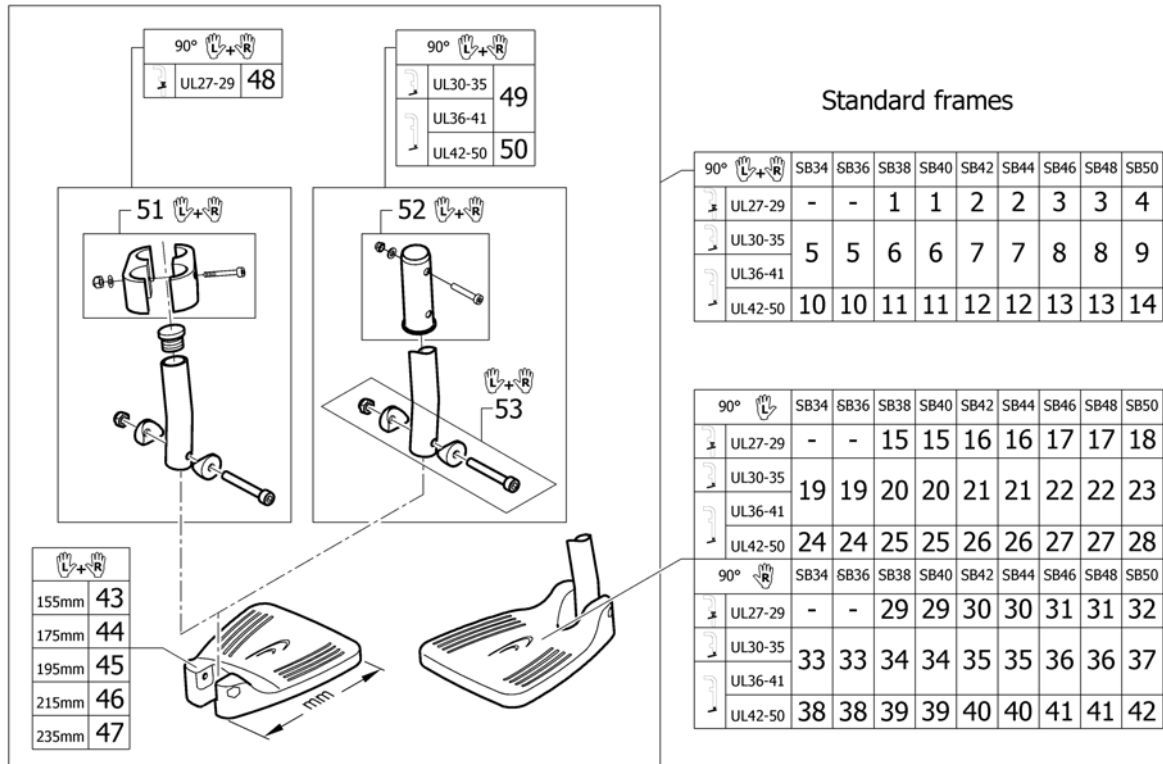

Footrest 2-pieces for swing away 90° on front frames standard

Pos.	Part number	Description	Valid from → until	Qty
1	1545382	Footrest 2-pc. 155mm, for frame 90° high mounted, pair, complete		1
2	1545383	Footrest 2-pc. 175mm, for frame 90° high mounted, pair, complete		1
3	1545384	Footrest 2-pc. 195mm, for frame 90° high mounted, pair, complete		1
4	1545385	Footrest 2-pc. 215mm, for frame 90° high mounted, pair, complete		1
5	1545387	Footrest 2-pc. 155mm, for frame 90° short, pair, complete		1
6	1545388	Footrest 2-pc. 175mm, for frame 90° short, pair, complete		1
7	1545389	Footrest 2-pc. 195mm, for frame 90° short, pair, complete		1
8	1545390	Footrest 2-pc. 215mm, for frame 90° short, pair, complete		1
9	1545391	Footrest 2-pc. 235mm, for frame 90° short, pair, complete		1
10	1545392	Footrest 2-pc. 155mm, for frame 90° long, pair, complete		1
11	1545393	Footrest 2-pc. 175mm, for frame 90° long, pair, complete		1
12	1545394	Footrest 2-pc. 195mm, for frame 90° long, pair, complete		1
13	1545395	Footrest 2-pc. 215mm, for frame 90° long, pair, complete		1
14	1545396	Footrest 2-pc. 235mm, for frame 90° long, pair, complete		1
15	1545397	Footrest 2-pc. 155mm, for frame 90° high mounted, left, complete		1
16	1545398	Footrest 2-pc. 175mm, for frame 90° high mounted, left, complete		1
17	1545399	Footrest 2-pc. 195mm, for frame 90° high mounted, left, complete		1
18	1545400	Footrest 2-pc. 215mm, for frame 90° high mounted, left, complete		1
19	1545402	Footrest 2-pc. 155mm, for frame 90° short, left, complete		1
20	1545403	Footrest 2-pc. 175mm, for frame 90° short, left, complete		1
21	1545404	Footrest 2-pc. 195mm, for frame 90° short, left, complete		1
22	1545405	Footrest 2-pc. 215mm, for frame 90° short, left, complete		1
23	1545406	Footrest 2-pc. 235mm, for frame 90° short, left, complete		1
24	1545407	Footrest 2-pc. 155mm, for frame 90° long, left, complete		1
25	1545408	Footrest 2-pc. 175mm, for frame 90° long, left, complete		1
26	1545409	Footrest 2-pc. 195mm, for frame 90° long, left, complete		1
27	1545410	Footrest 2-pc. 215mm, for frame 90° long, left, complete		1
28	1545411	Footrest 2-pc. 235mm, for frame 90° long, left, complete		1
29	1545412	Footrest 2-pc. 155mm, for frame 90° high mounted, right, complete		1
30	1545413	Footrest 2-pc. 175mm, for frame 90° high mounted, right, complete		1
31	1545414	Footrest 2-pc. 195mm, for frame 90° high mounted, right, complete		1