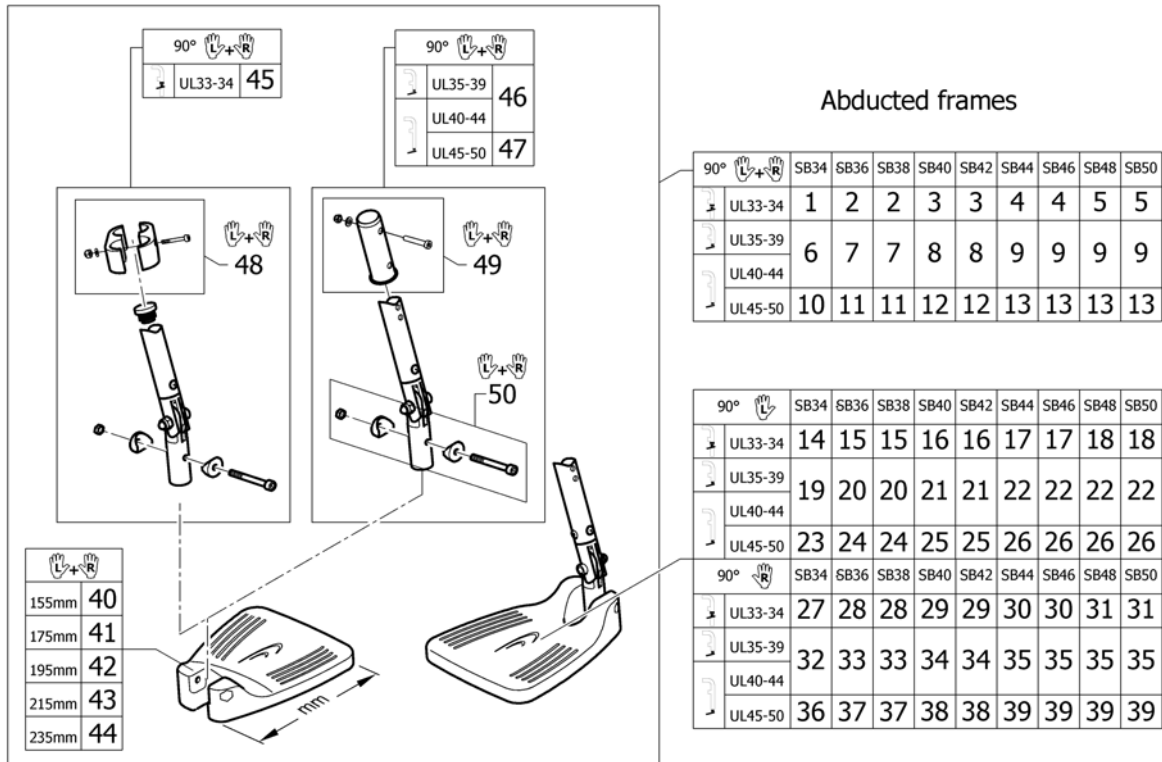

Footrest 2-pieces, angle adjustable for swing away 90° on front frames abducted

Pos.	Part number	Description	Valid from → until	Qty
1	1550325	Footrest 2-pc. angle adjustable 155mm, high mounted, pair, complete		1
2	1550326	Footrest 2-pc. angle adjustable 175mm, high mounted, pair, complete		1
3	1550327	Footrest 2-pc. angle adjustable 195mm, high mounted, pair, complete		1
4	1550328	Footrest 2-pc. angle adjustable 215mm, high mounted, pair, complete		1
5	1550329	Footrest 2-pc. angle adjustable 235mm, high mounted, pair, complete		1
6	1550331	Footrest 2-pc. angle adjustable 175mm, short, pair, complete		1
7	1550332	Footrest 2-pc. angle adjustable 195mm, short, pair, complete		1
8	1550333	Footrest 2-pc. angle adjustable 215mm, short, pair, complete		1
9	1550334	Footrest 2-pc. angle adjustable 235mm, short, pair, complete		1
10	1550336	Footrest 2-pc. angle adjustable 175mm, long, pair, complete		1
11	1550337	Footrest 2-pc. angle adjustable 195mm, long, pair, complete		1
12	1550338	Footrest 2-pc. angle adjustable 215mm, long, pair, complete		1
13	1550339	Footrest 2-pc. angle adjustable 235mm, long, pair, complete		1
14	1550340	Footrest 2-pc. angle adjustable 155mm, high mounted, left, complete		1
15	1550341	Footrest 2-pc. angle adjustable 175mm, high mounted, left, complete		1
16	1550451	Footrest 2-pc. angle adjustable 195mm, high mounted, left, complete		1
17	1550452	Footrest 2-pc. angle adjustable 215mm, high mounted, left, complete		1
18	1550453	Footrest 2-pc. angle adjustable 235mm, high mounted, left, complete		1
19	1550455	Footrest 2-pc. angle adjustable 175mm, short, left, complete		1
20	1550456	Footrest 2-pc. angle adjustable 195mm, short, left, complete		1
21	1550457	Footrest 2-pc. angle adjustable 215mm, short, left, complete		1
22	1550458	Footrest 2-pc. angle adjustable 235mm, short, left, complete		1
23	1550460	Footrest 2-pc. angle adjustable 175mm, long, left, complete		1
24	1550461	Footrest 2-pc. angle adjustable 195mm, long, left, complete		1
25	1550462	Footrest 2-pc. angle adjustable 215mm, long, left, complete		1
26	1550463	Footrest 2-pc. angle adjustable 235mm, long, left, complete		1
27	1550464	Footrest 2-pc. angle adjustable 155mm, high mounted, right, complete		1
28	1550465	Footrest 2-pc. angle adjustable 175mm, high mounted, right, complete		1
29	1550466	Footrest 2-pc. angle adjustable 195mm, high mounted, right, complete		1
30	1550467	Footrest 2-pc. angle adjustable 215mm, high mounted, right, complete		1
31	1550468	Footrest 2-pc. angle adjustable 235mm, high mounted, right, complete		1