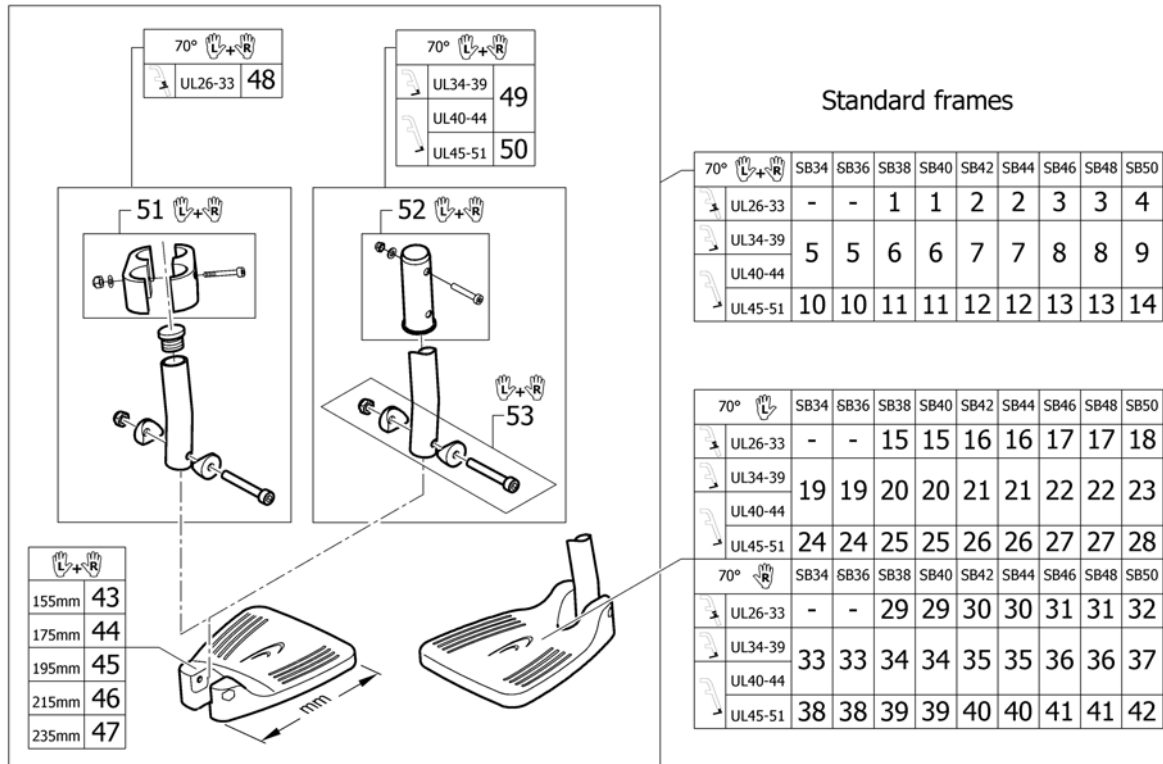

Footrest 2-pieces for swing away 70° on front frames standard

Pos.	Part number	Description	Valid from → until	Qty
1	1544821	Footrest 2-pc. 155mm, for frame 70° & 80° high mounted, pair, complete		1
2	1544822	Footrest 2-pc. 175mm, for frame 70° & 80° high mounted, pair, complete		1
3	1544823	Footrest 2-pc. 195mm, for frame 70° & 80° high mounted, pair, complete		1
4	1544824	Footrest 2-pc. 215mm, for frame 70° & 80° high mounted, pair, complete		1
5	1544826	Footrest 2-pc. 155mm, for frame 70° & 80° short, pair, complete		1
6	1544827	Footrest 2-pc. 175mm, for frame 70° & 80° short, pair, complete		1
7	1544828	Footrest 2-pc. 195mm, for frame 70° & 80° short, pair, complete		1
8	1544906	Footrest 2-pc. 215mm, for frame 70° & 80° short, pair, complete		1
9	1544907	Footrest 2-pc. 235mm, for frame 70° & 80° short, pair, complete		1
10	1544908	Footrest 2-pc. 155mm, for frame 70° & 80° long, pair, complete		1
11	1544909	Footrest 2-pc. 175mm, for frame 70° & 80° long, pair, complete		1
12	1544910	Footrest 2-pc. 195mm, for frame 70° & 80° long, pair, complete		1
13	1544911	Footrest 2-pc. 215mm, for frame 70° & 80° long, pair, complete		1
14	1544912	Footrest 2-pc. 235mm, for frame 70° & 80° long, pair, complete		1
15	1544913	Footrest 2-pc. 155mm, for frame 70° & 80° high mounted, left, complete		1
16	1544914	Footrest 2-pc. 175mm, for frame 70° & 80° high mounted, left, complete		1
17	1544915	Footrest 2-pc. 195mm, for frame 70° & 80° high mounted, left, complete		1
18	1544916	Footrest 2-pc. 215mm, for frame 70° & 80° high mounted, left, complete		1
19	1545357	Footrest 2-pc. 155mm, for frame 70° & 80° short, left, complete		1
20	1545358	Footrest 2-pc. 175mm, for frame 70° & 80° short, left, complete		1
21	1545359	Footrest 2-pc. 195mm, for frame 70° & 80° short, left, complete		1
22	1545360	Footrest 2-pc. 215mm, for frame 70° & 80° short, left, complete		1
23	1545361	Footrest 2-pc. 235mm, for frame 70° & 80° short, left, complete		1
24	1545362	Footrest 2-pc. 155mm, for frame 70° & 80° long, left, complete		1
25	1545363	Footrest 2-pc. 175mm, for frame 70° & 80° long, left, complete		1
26	1545364	Footrest 2-pc. 195mm, for frame 70° & 80° long, left, complete		1
27	1545365	Footrest 2-pc. 215mm, for frame 70° & 80° long, left, complete		1
28	1545366	Footrest 2-pc. 235mm, for frame 70° & 80° long, left, complete		1
29	1545367	Footrest 2-pc. 155mm, for frame 70° & 80° high mounted, right, complete		1
30	1545368	Footrest 2-pc. 175mm, for frame 70° & 80° high mounted, right, complete		1
31	1545369	Footrest 2-pc. 195mm, for frame 70° & 80° high mounted, right, complete		1