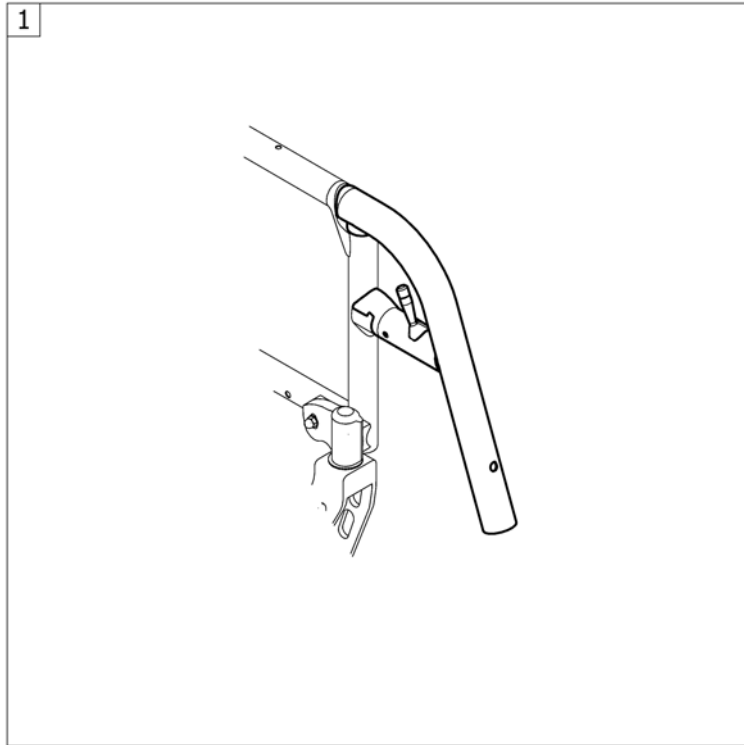

LEGRESTS

Pos.	Part number	Description	Valid from → until	Qty
1	-	Legrest hanger		1