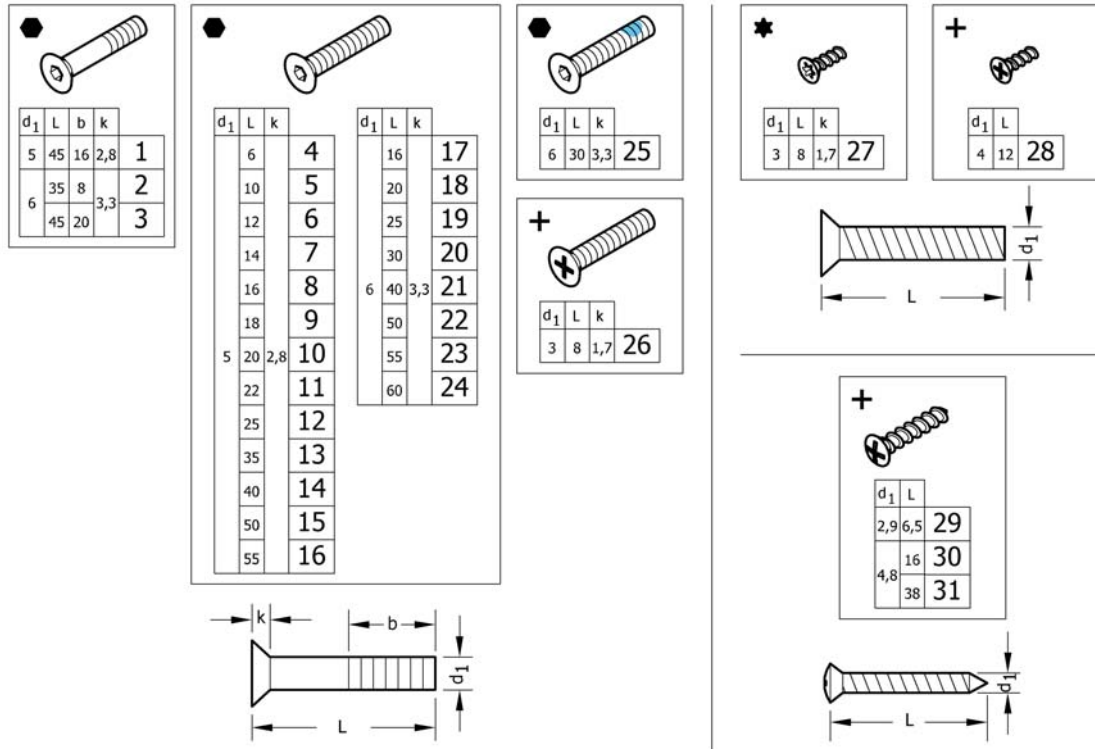

Countersunk screws

Pos.	Part number	Description	Valid from → until	Qty
1	1579175	Countersunk head screws partially threaded, Black, M5x45, kit 10 Pcs. <i>Replaces 1438773 (10x)</i>		1
2	1579176	Countersunk head screws partially threaded, Black, M6x35, kit 10 Pcs. <i>Replaces 107.1004 (10x)</i>		1
3	1579177	Countersunk head screws partially threaded, Black, M6x45, kit 10 Pcs. <i>Replaces 100.3133 (10x)</i>		1
4	1579178	Countersunk head screws fully threaded, Black, M5x6, kit 25 Pcs. <i>Replaces 1445273 (25x)</i>		1
5	1579179	Countersunk head screws fully threaded, Black, M5x10, kit 25 Pcs. <i>Replaces 100.3082 (25x)</i>		1
6	1579180	Countersunk head screws fully threaded, Black, M5x12, kit 25 Pcs. <i>Replaces 1438999 (25x)</i>		1
7	1579181	Countersunk head screws fully threaded, Black, M5x14, kit 25 Pcs. <i>Replaces 107.1015 (25x)</i>		1
8	1579182	Countersunk head screws fully threaded, Black, M5x16, kit 25 Pcs. <i>Replaces 100.3085 (25x)</i>		1
9	1579183	Countersunk head screws fully threaded, Black, M5x18, kit 25 Pcs. <i>Replaces 100.3086 (25x)</i>		1
10	1579184	Countersunk head screws fully threaded, Black, M5x20, kit 25 Pcs. <i>Replaces 100.3087 (25x)</i>		1
11	1579185	Countersunk head screws fully threaded, Black, M5x22, kit 25 Pcs. <i>Replaces 1416930 (25x)</i>		1
12	1579186	Countersunk head screws fully threaded, Black, M5x25, kit 25 Pcs. <i>Replaces 100.3089 (25x)</i>		1
13	1579187	Countersunk head screws fully threaded, Black, M5x35, kit 25 Pcs. <i>Replaces 100.3091 (25x)</i>		1
14	1579188	Countersunk head screws fully threaded, Black, M5x40, kit 25 Pcs. <i>Replaces 1432148 (25x)</i>		1
15	1579189	Countersunk head screws fully threaded, Black, M5x50, kit 25 Pcs. <i>Replaces 100.3094 (25x)</i>		1
16	1579190	Countersunk head screws fully threaded, Black, M5x55, kit 25 Pcs. <i>Replaces 100.3095 (25x)</i>		1
17	1579191	Countersunk head screws fully threaded, Black, M6x16, kit 25 Pcs. <i>Replaces 100.3125 (25x)</i>		1
18	1579192	Countersunk head screws full.Threaded, zinc flake coat., M6x20, kit 25 Pcs. <i>Replaces 100.3127 (25x)</i>		1