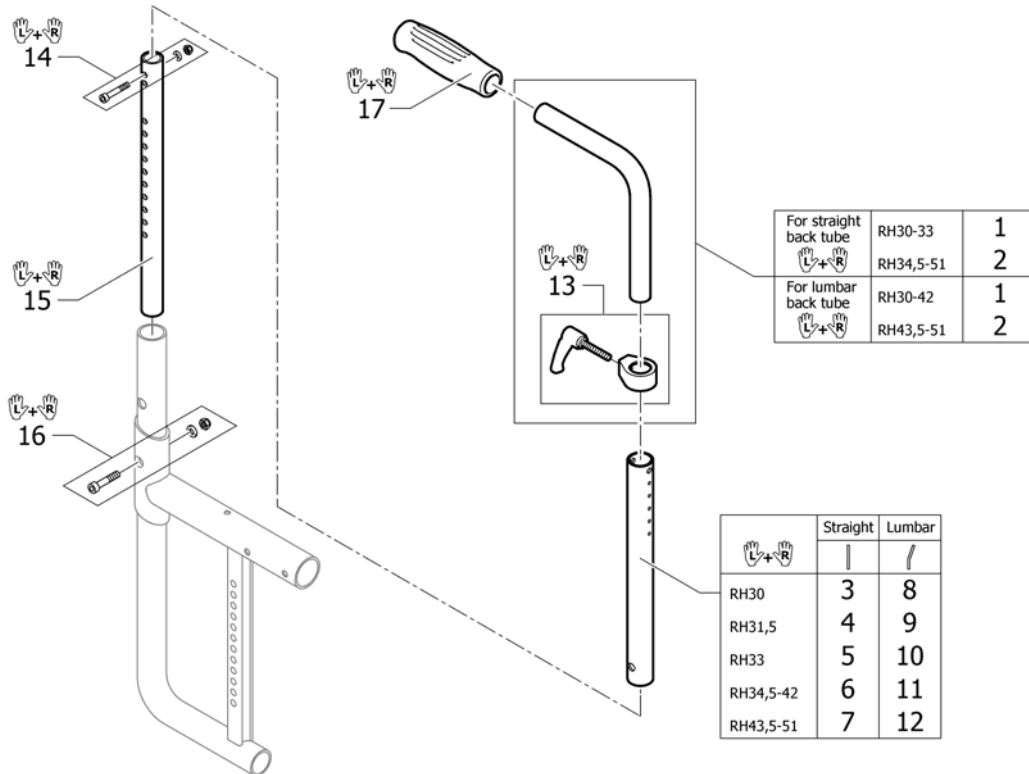

Push handles height adjustable

Pos.	Part number	Description	Valid from → until	Qty
1	1438203	Height adjustable, integrated push handles standard, kit short UL/C04		1
2	1438204	Height adjustable, integrated push handles standard, kit long UL/C04		1
3	1507750	Backrest tube L.235mm straight to integrated push handles, pair		1
4	1507751	Backrest tube L.250mm straight to integrated push handles, pair		1
5	1507752	Backrest tube L.265mm straight to integrated push handles, pair		1
6	1507753	Backrest tube L.280mm straight to integrated push handles, pair		1
7	1509103	Backrest tube L.355mm straight to integrated push handles, pair		1
8	1509114	Backrest tube L.235mm lumbar to integrated push handles, pair		1
9	1509115	Backrest tube L.250mm lumbar to integrated push handles, pair		1
10	1509116	Backrest tube L.265mm lumbar to integrated push handles, pair		1
11	1509117	Backrest tube L.280mm lumbar to integrated push handles, pair		1
12	1509122	Backrest tube L.355mm lumbar to integrated push handles, pair		1
13	1549985	Adjusting lever for height adjustable, integrated push handles, pair		1
14	1540071	Screw kit for backrest tube		1
15	1507747	Telescopic tube frame-backrest, pair		1
16	1540088	Fixation kit to backrest tube		1
17	1507734	Handle black, pair		1