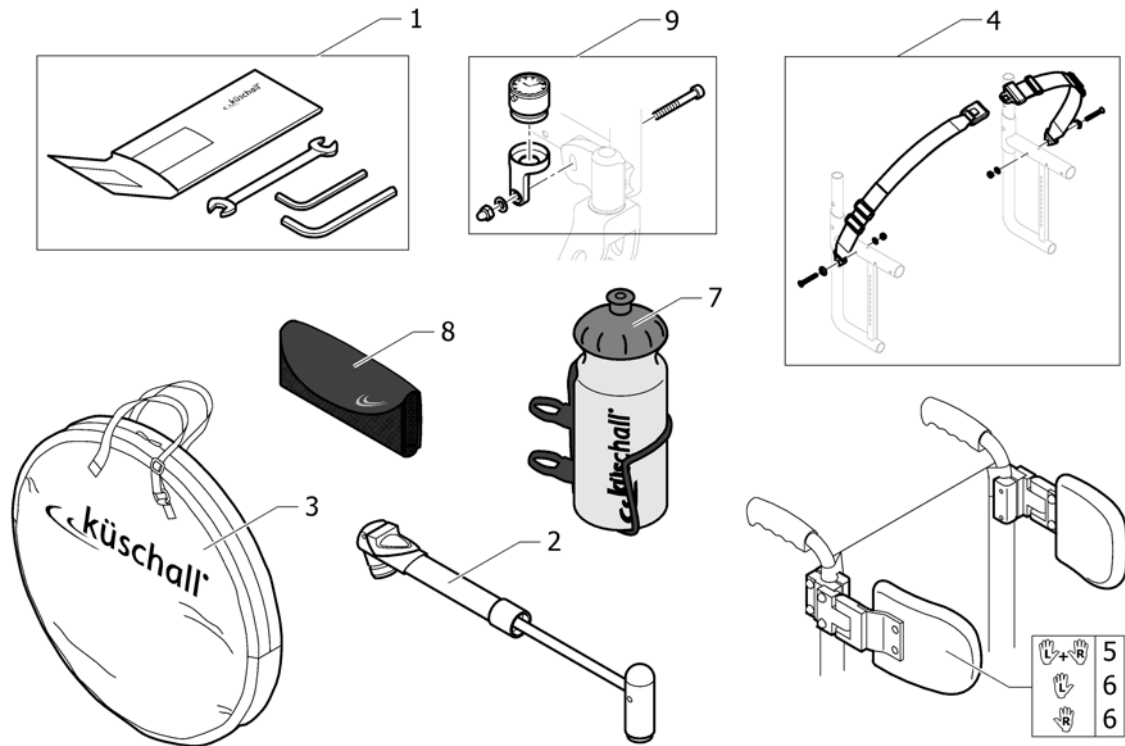

Chair accessories

Pos.	Part number	Description	Valid from → until	Qty
1	1518285	Tool Kit		1
2	1517924	Air pump		1
3	1518287	Wheel bag 24" - 26"		1
4	1567236	Seat belt	2013-01-01 →	1
5	1518289	Lateralsupport, pair	2009-10-01 → 2015-06-30	1
6	1564299	Lateralsupport	2009-10-01 → 2015-06-30	2
7	1547625	Bottle holder		1
8	1547622	Mobil phone holder		1
9	SP1601738	Küschall watch mounted on front fork castor, kit	2016-01-01 →	1