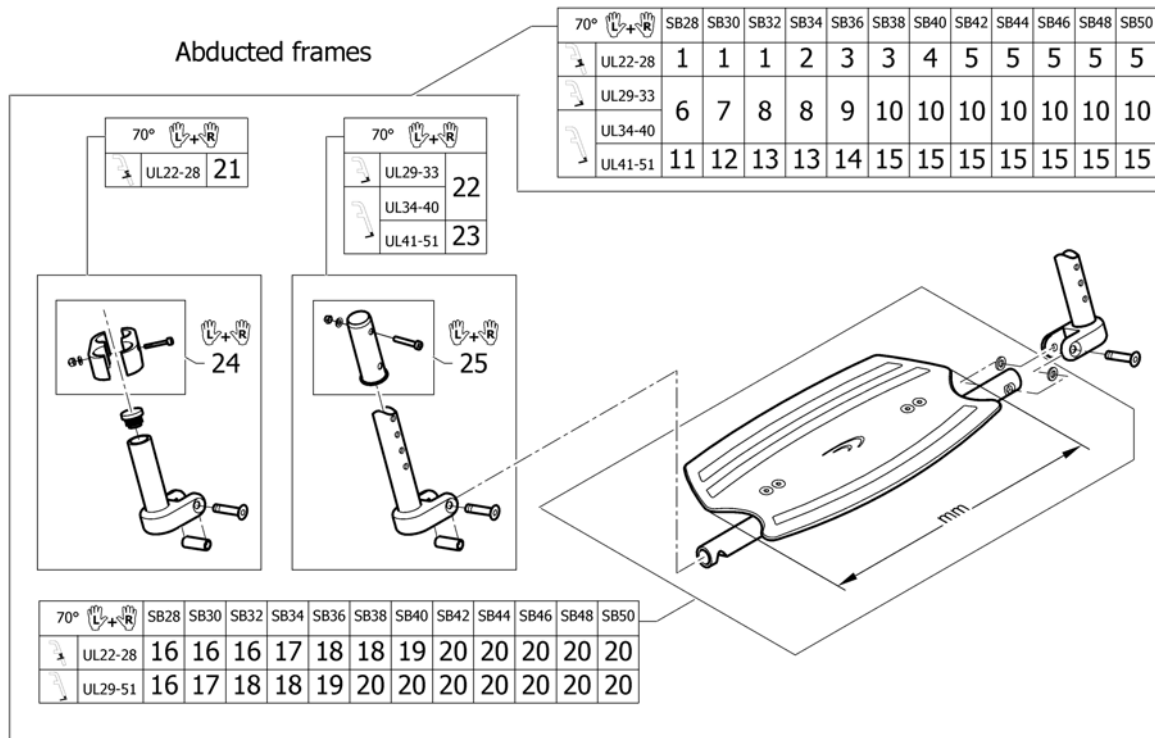

Footrest 1-piece for swing away 70° on front frames abducted

Pos.	Part number	Description	Valid from → until	Qty
1	1550591	Footrest 1-piece complete, 193mm, high mounted		1
2	1550592	Footrest 1-piece complete, 222mm, high mounted		1
3	1550593	Footrest 1-piece complete, 250mm, high mounted		1
4	1550594	Footrest 1-piece complete, 280mm, high mounted		1
5	1550595	Footrest 1-piece complete, 308mm, high mounted		1
6	1550574	Footrest 1-piece complete, 193mm, short		1
7	1550575	Footrest 1-piece complete, 222mm, short		1
8	1550576	Footrest 1-piece complete, 250mm, short		1
9	1550577	Footrest 1-piece complete, 280mm, short		1
10	1550578	Footrest 1-piece complete, 308mm, short		1
11	1550579	Footrest 1-piece complete, 193mm, long		1
12	1550580	Footrest 1-piece complete, 222mm, long		1
13	1550581	Footrest 1-piece complete, 250mm, long		1
14	1550582	Footrest 1-piece complete, 280mm, long		1
15	1550583	Footrest 1-piece complete, 308mm, long		1
16	1550584	Footrest 1-piece 193mm		1
17	1550585	Footrest 1-piece 222mm		1
18	1550586	Footrest 1-piece 250mm		1
19	1550587	Footrest 1-piece 280mm		1
20	1550588	Footrest 1-piece 308mm		1
21	1550590	Telescopic tube kit for footrest 1-piece , high mounted, pair		1
22	1535982	Telescopic tube kit for footrest 1-piece short, pair		1
23	1535983	Telescopic tube kit for footrest 1-piece long, pair		1
24	1544613	Clamping kit for footrest high mounted, pair		1
25	1532398	Fixation kit footplate telescope		1