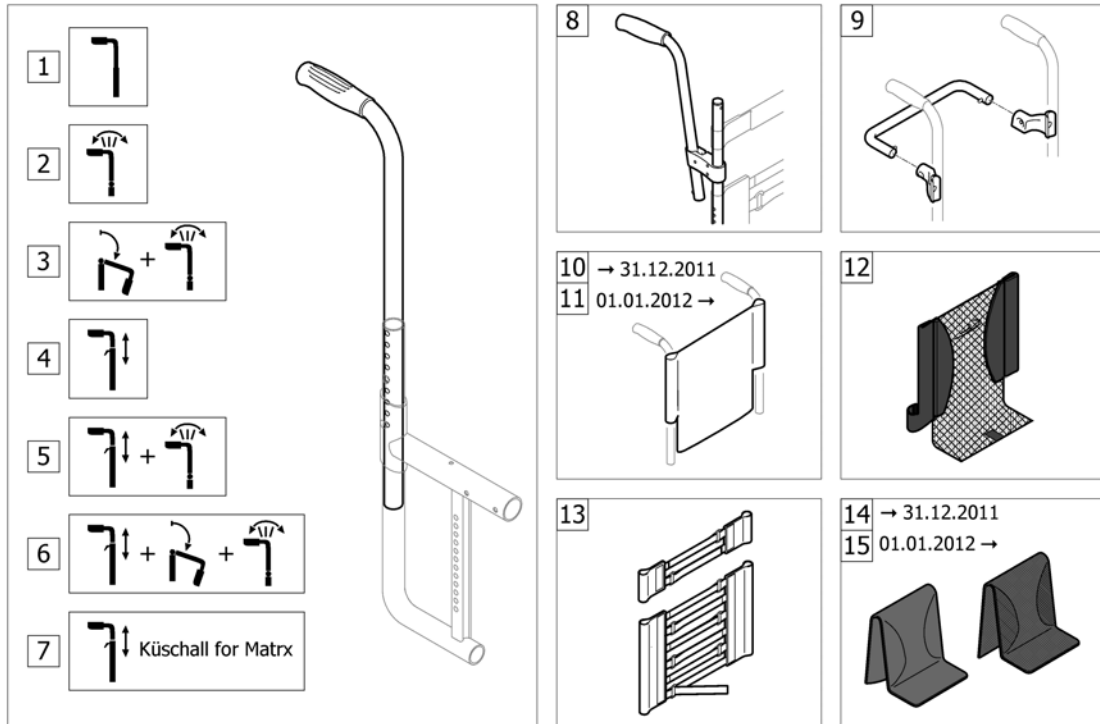

# BACKREST

Pos.	Part number	Description	Valid from → until	Qty
1	-	Push handles for backrest standard		1
2	-	Push handles for backrest angle adjustable		1
3	-	Push handles for backrest foldable and angle adjustable		1
4	-	Push handles height adjustable		1
5	-	Push handles height adjustable for backrest angle adjustable		1
6	-	Push handles height adjustable for backrest foldable and angle adjustable		1
7	-	Küschall backrest parts for Matrix backs	2016-01-01 →	1
8	-	Push handles, inclined		1
9	-	Backrest stabilization bar		1
11	-	Back cover, standard 01.01.2012=>	2012-01-01 →	1
12	-	Backrest cover light	2011-07-01 →	1
13	-	Bands to adjustable backrest		1
15	-	Cover to adjustable backrest 01.01.2012=>	2012-01-01 →	1