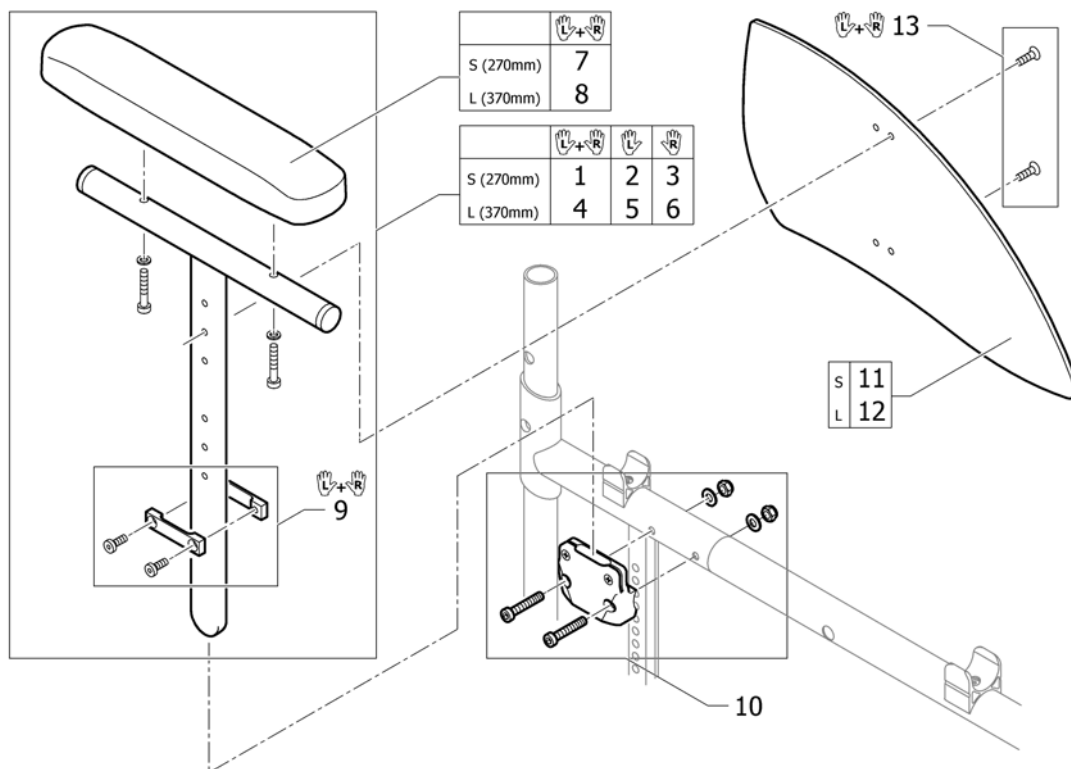

Siderest height adjustable

Pos.	Part number	Description	Valid from → until	Qty
1	1517682	Siderest height adjustable short, pair		1
2	1517678	Siderest height adjustable short, left		1
3	1517677	Siderest height adjustable short, right		1
4	1517683	Siderest height adjustable long, pair		1
5	1517680	Siderest height adjustable long, left		1
6	1517679	Siderest height adjustable long, right		1
7	1439497	Armpad S (270mm) incl. screws, pair		1
8	1439498	Armpad L (370mm) incl. screws, pair		1
9	1517681	Siderests height clamp kit, pair		1
10	1540010	Sidepart Adaption complete		2
11	1540008	Clothes-guard S to siderest		2
12	1540009	Clothes-guard L to siderest		2
13	1540011	Clothes-guard fixation kit		1