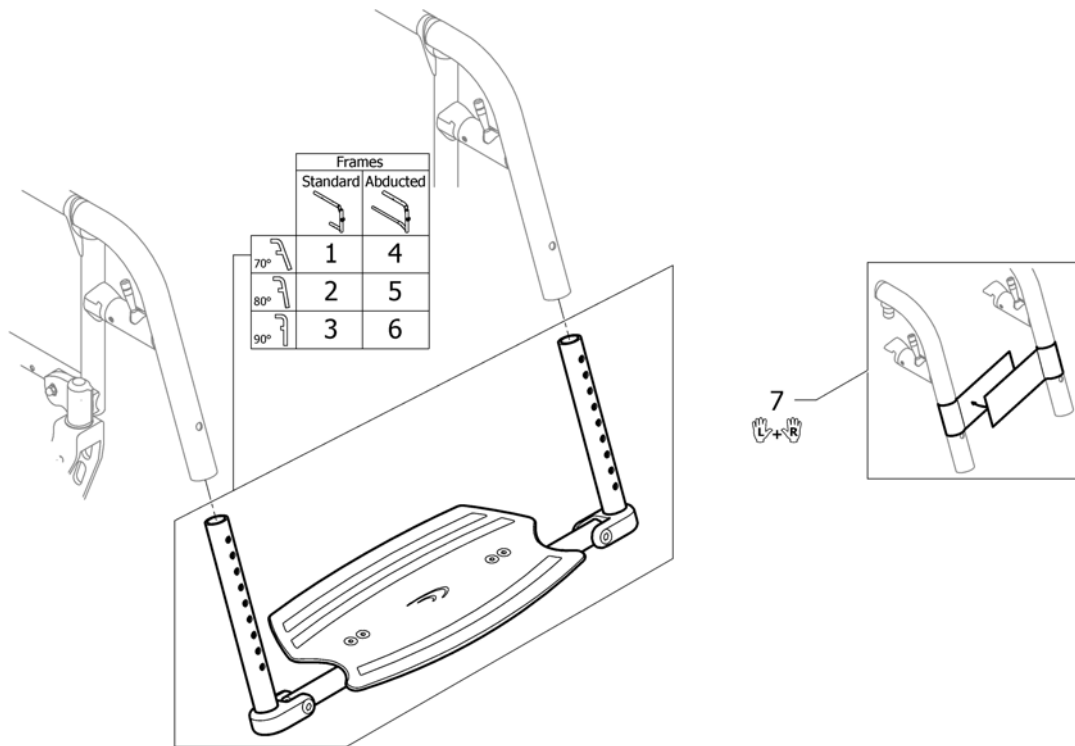

Footrest 1-piece

Pos.	Part number	Description	Valid from → until	Qty
1	-	Footrest 1-piece for swing away 70° on front frames standard		1
2	-	Footrest 1-piece for swing away 80° on front frames standard		1
3	-	Footrest 1-piece for swing away 90° on front frames standard		1
4	-	Footrest 1-piece for swing away 70° on front frames abducted		1
5	-	Footrest 1-piece for swing away 80° on front frames abducted		1
6	-	Footrest 1-piece for swing away 90° on front frames abducted		1
7	1536082	Calf strap 2-pcs complete		1