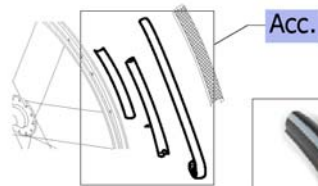

Tyre

	22"	24"	25"	26"	22"	24"	24"	25"	26"	24"	25"	24"	22"	24"	24"	24"	22"	26"
Küschall Räder	1	5	-	16	2	6	7	-	17	8	-	-	3	10	11	12	4	18
High Performance	-	5	19	-	-	6	7	14	-	8	15	-	-	-	-	-	-	-
Mountainbike	-	-	-	-	-	-	-	-	-	-	-	9	-	-	-	-	-	-
Spiderwheel	-	5	-	-	-	6	7	-	-	8	-	-	-	10	11	12	-	-
Spinergy	-	5	19	-	-	6	7	14	-	8	15	-	-	-	-	-	-	-
Spinergy LXX	-	5	-	-	-	6	7	-	-	8	-	-	-	-	-	-	-	-
Ultra Light Fibre	1	5	-	16	2	6	7	-	17	8	-	-	3	10	11	12	4	18
Hub brake wheel	-	5	-	-	-	6	7	-	-	8	-	-	-	10	11	12	-	-

Pos.	Part number	Description	Valid from → until	Qty
Acc.	-	Inner tube and rim protector		1
1	SP1590117	Tyre Rightrun black/grey 22" <i>Replaces 1570776</i>		2
2	1570836	Treaded tyre 22" <i>Replaces 1493768</i>		2
3	1570837	Solid tyre 22", light, grey <i>Replaces 728.1031</i>		2
5	SP1590118	Tyre Rightrun black/grey 24" <i>Replaces 1570828</i>		2
6	1570829	Treaded Tyre 24" <i>Replaces 728.1002</i>		2
7	1570838	Tyre 24" Marathon Evolution <i>Replaces 1438521</i>		2
8	1578802	Tyre 24" Schwalbe One <i>Replaces 1528649</i>	2013-11-20 →	2
9	1570830	Tyre Mountain bike, 24" <i>Replaces 1420887</i>		2
10	1570839	Solid tyre 24", light, grey <i>Replaces 728.1032</i>		2
11	1570831	Solid tyre 24", profile <i>Replaces 728.1029</i>		2
12	1570840	KIK-Type 24", black, fail-safe <i>Replaces 728.1015</i>		2
14	1570841	Tyre 25" Marathon Evolution <i>Replaces 1493769</i>		2
15	1578803	Tyre 25" Schwalbe One <i>Replaces 1528650</i>	2013-11-20 →	2
16	SP1590119	Tyre Rightrun black/grey 26" <i>Replaces 1570834</i>		2
17	1570842	Tyre 26" Marathon Evolution <i>Replaces 1517977</i>		2
18	1570835	Indoor sports tyre 26" / 10 bar <i>Replaces 729.1002</i>	2009-10-01 → 2012-12-31	2
19	SP1590412	Tyre Rightrun black/grey 25"	2016-07-01 →	2