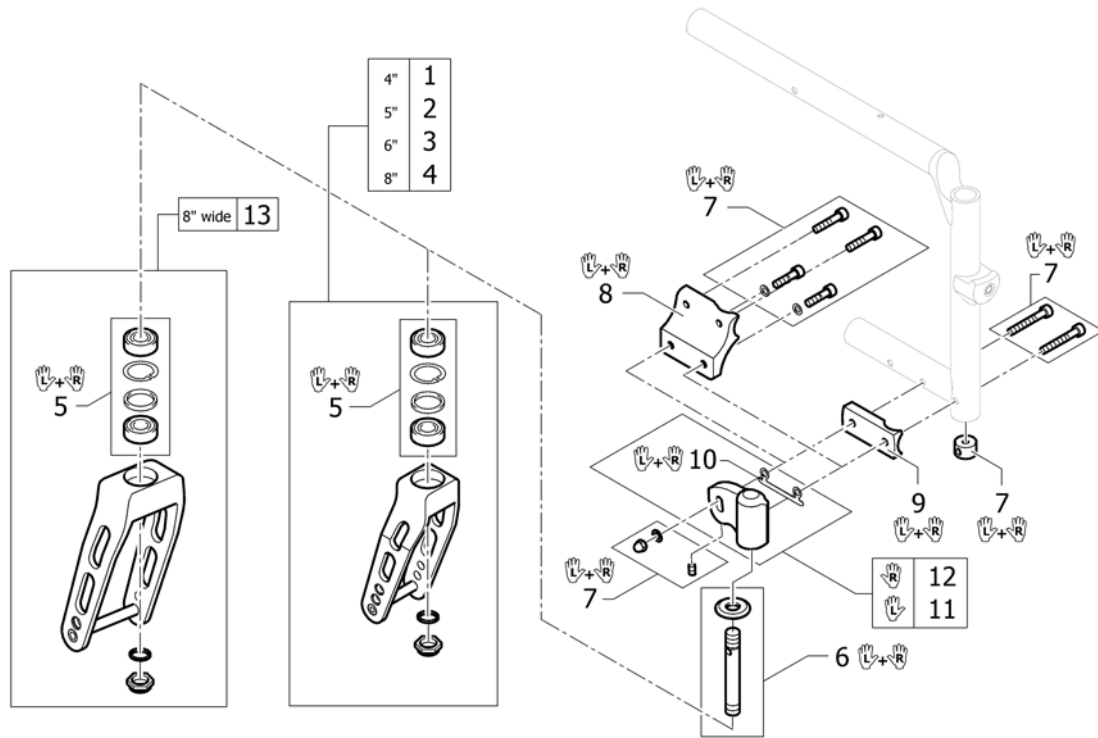

Front wheel supporter

Pos.	Part number	Description	Valid from → until	Qty
1	1532028-0004	Front fork 4", black anodized		2
1	1532028-0001	Front fork 4", chrome	2011-07-01 →	2
1	1532028-0182	Front fork 4", champagne	2013-01-01 →	2
1	1532028-0183	Front fork 4", olive	2013-01-01 →	2
1	1532028-0400	Front fork 4", techno-anthrazit		2
1	1532028-0401	Front fork 4", lemon	2009-10-01 → 2012-12-31	2
1	1532028-0402	Front fork 4", apricot	2009-10-01 → 2012-12-31	2
1	1532028-0404	Front fork 4", b-blue		2
1	1532028-0440	Front fork 4", comet red		2
1	1532028-0441	Front fork 4", arctic blue		2
1	1532028-0444	Front fork 4", copper glaze		2
2	1532029-0004	Front fork 5", black anodized		2
2	1532029-0001	Front fork 5", chrome	2011-07-01 →	2
2	1532029-0182	Front fork 5", champagne	2013-01-01 →	2
2	1532029-0183	Front fork 5", olive	2013-01-01 →	2
2	1532029-0400	Front fork 5", techno-anthrazit		2
2	1532029-0401	Front fork 5", lemon	2009-10-01 → 2012-12-31	2
2	1532029-0402	Front fork 5", apricot	2009-10-01 → 2012-12-31	2
2	1532029-0404	Front fork 5", b-blue		2
2	1532029-0440	Front fork 5", comet red		2
2	1532029-0441	Front fork 5", arctic blue		2
2	1532029-0444	Front fork 5", copper glaze		2
3	1532030-0004	Front fork 6", black anodized		2
3	1532030-0001	Front fork 6", chrome	2011-07-01 →	2
3	1532030-0182	Front fork 6", champagne	2013-01-01 →	2
3	1532030-0183	Front fork 6", olive	2013-01-01 →	2
3	1532030-0400	Front fork 6", techno-anthrazit		2
3	1532030-0401	Front fork 6", lemon	2009-10-01 → 2012-12-31	2