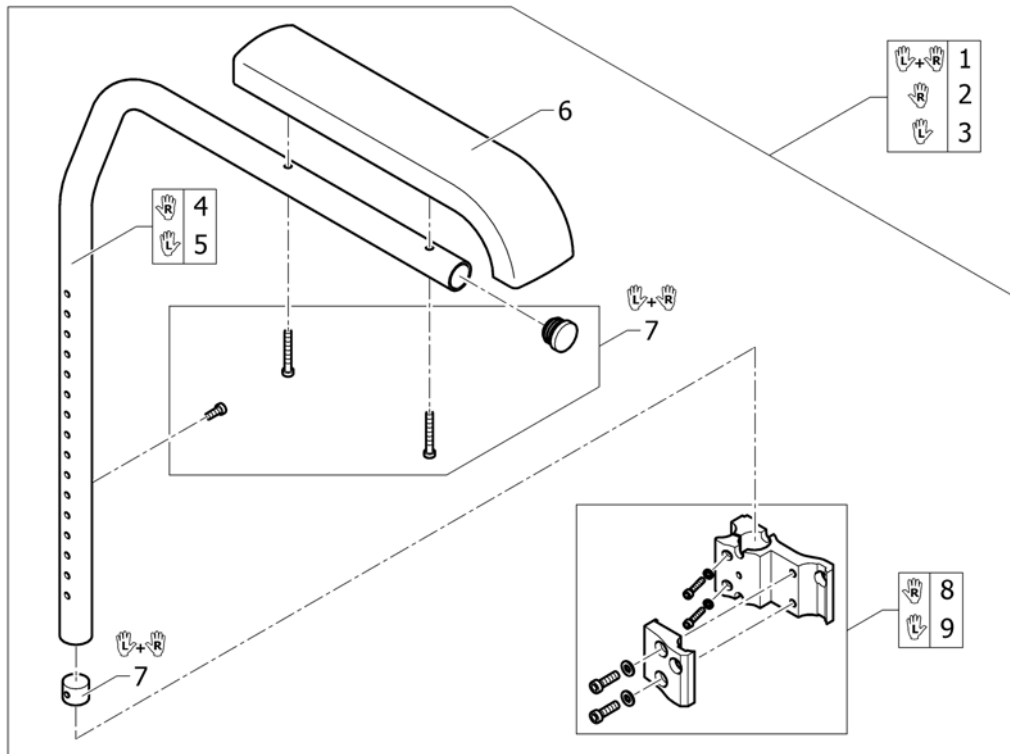

Tubular armrest

Pos.	Part number	Description	Valid from → until	Qty
1	913.1004	Tubular armrest pair, complete, with standard cushion		1
2	913.1157.000	Tubular armrest right, complete, with standard cushion		1
3	913.1158.000	Tubular armrest left, complete, with standard cushion		1
4	SP1606431	Armrest right		1
5	SP1606432	Armrest left		1
6	SP1589276	Standard pad		2
7	SP1607693	Screws kit for tubular armrest, pair		1
8	913.1103	Clamping bracket complete, right		1
9	913.1009	Clamping bracket complete, left		1