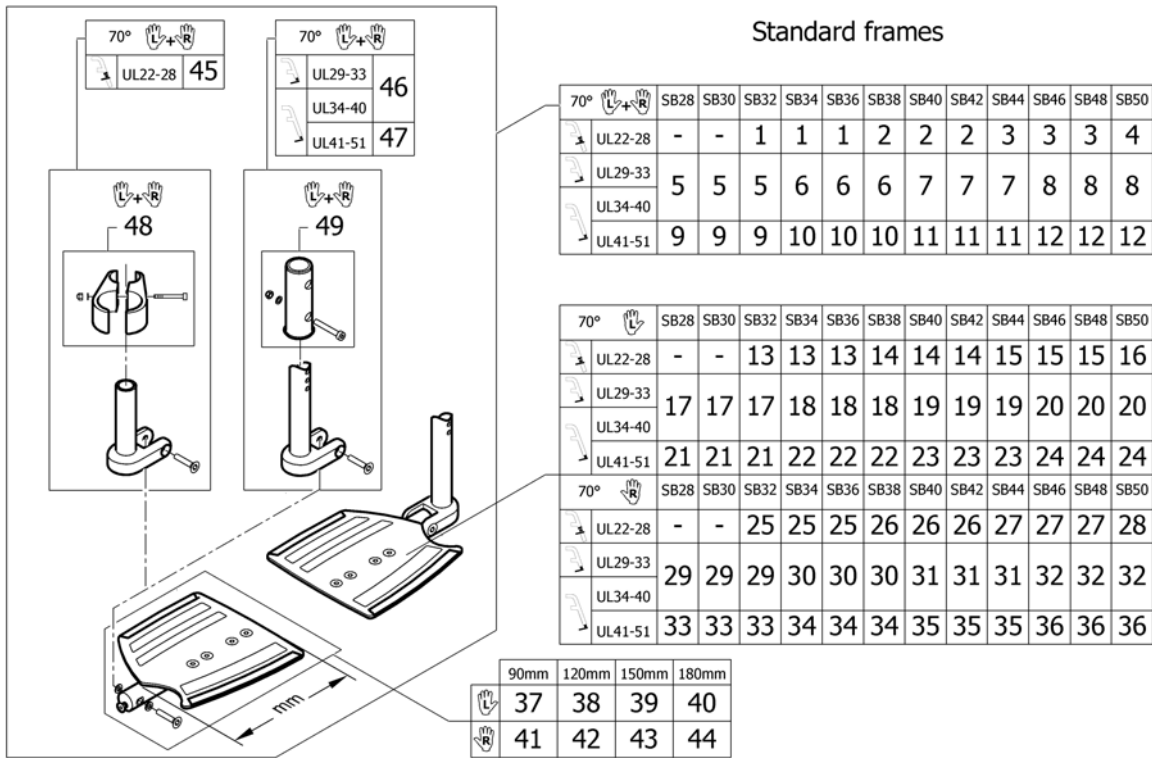

Footrest carbon 2-pieces for swing away 70° on front frames standard

Pos.	Part number	Description	Valid from → until	Qty
1	1545434	Footrest carbon 2-pc. 90mm, high mounted, pair, complete		1
2	1545435	Footrest carbon 2-pc. 120mm, high mounted, pair, complete		1
3	1545436	Footrest carbon 2-pc. 150mm, high mounted, pair, complete		1
4	1545437	Footrest carbon 2-pc. 180mm, high mounted, pair, complete		1
5	1545438	Footrest carbon 2-pc. 90mm, short, pair, complete		1
6	1545439	Footrest carbon 2-pc. 120mm, short, pair, complete		1
7	1545440	Footrest carbon 2-pc. 150mm, short, pair, complete		1
8	1545441	Footrest carbon 2-pc. 180mm, short, pair, complete		1
9	1545442	Footrest carbon 2-pc. 90mm, long, pair, complete		1
10	1545443	Footrest carbon 2-pc. 120mm, long, pair, complete		1
11	1545444	Footrest carbon 2-pc. 150mm, long, pair, complete		1
12	1545445	Footrest carbon 2-pc. 180mm, long, pair, complete		1
13	1545772	Footrest carbon 2-pc. 90mm, high mounted, left, complete		1
14	1545773	Footrest carbon 2-pc. 120mm, high mounted, left, complete		1
15	1545774	Footrest carbon 2-pc. 150mm, high mounted, left, complete		1
16	1545775	Footrest carbon 2-pc. 180mm, high mounted, left, complete		1
17	1545776	Footrest carbon 2-pc. 90mm, short, left, complete		1
18	1545777	Footrest carbon 2-pc. 120mm, short, left, complete		1
19	1545778	Footrest carbon 2-pc. 150mm, short, left, complete		1
20	1545779	Footrest carbon 2-pc. 180mm, short, left, complete		1
21	1545780	Footrest carbon 2-pc. 90mm, long, left, complete		1
22	1545781	Footrest carbon 2-pc. 120mm, long, left, complete		1
23	1545782	Footrest carbon 2-pc. 150mm, long, left, complete		1
24	1545783	Footrest carbon 2-pc. 180mm, long, left, complete		1
25	1545760	Footrest carbon 2-pc. 90mm, high mounted, right, complete		1
26	1545761	Footrest carbon 2-pc. 120mm, high mounted, right, complete		1
27	1545762	Footrest carbon 2-pc. 150mm, high mounted, right, complete		1
28	1545763	Footrest carbon 2-pc. 180mm, high mounted, right, complete		1
29	1545764	Footrest carbon 2-pc. 90mm, short, right, complete		1
30	1545765	Footrest carbon 2-pc. 120mm, short, right, complete		1
31	1545766	Footrest carbon 2-pc. 150mm, short, right, complete		1