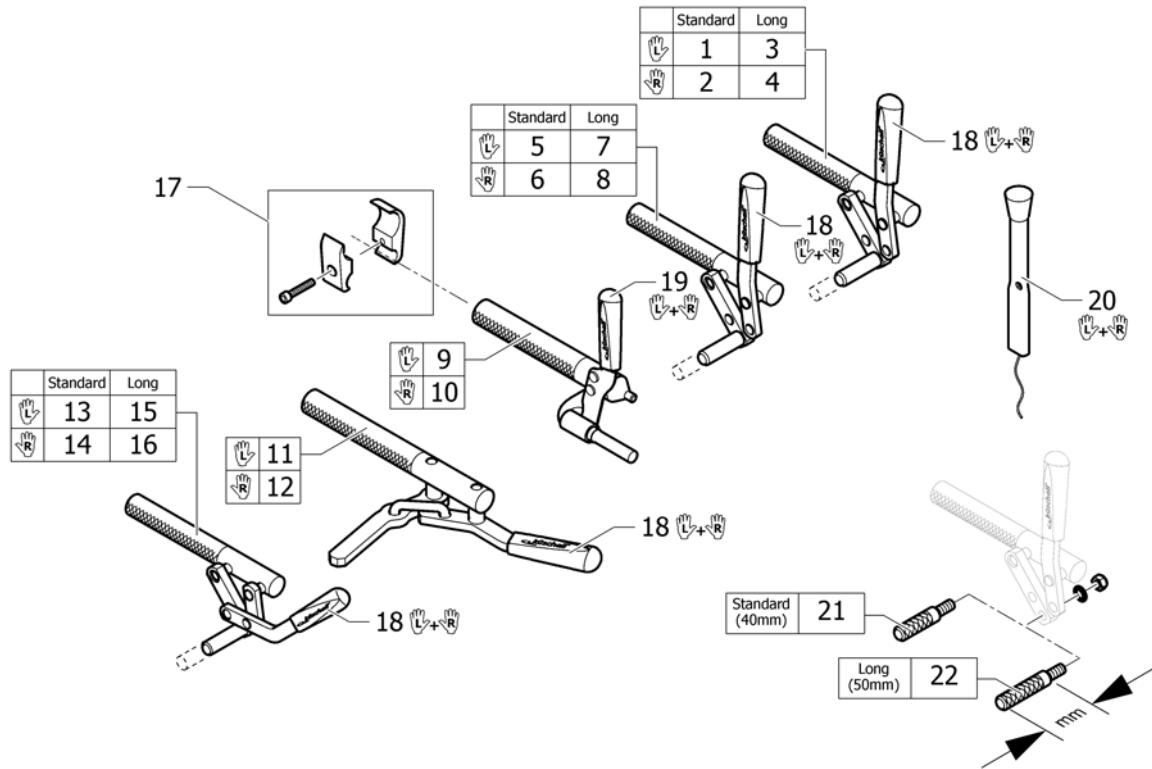

Brakes

Pos.	Part number	Description	Valid from → until	Qty
1	1512127	Brake, straight lever, left		1
2	1512128	Brake, straight lever, right		1
3	1517658	Brake, straight lever, long shoe, left		1
4	1517657	Brake, straight lever, long shoe, right		1
5	1512125	Brake, bent lever, left		1
6	1512126	Brake, bent lever, right		1
7	1517656	Brake, lever bent, long shoe, left		1
8	1517655	Brake, lever bent, long shoe, right		1
9	SP1512131	Performance brake left		1
10	SP1512132	Performance brake right		1
11	SP1512133	Active brake left		1
12	SP1512134	Active brake right		1
13	1512129	Pull brake left		1
14	1512130	Pull brake right		1
15	1517660	Pull brake, long shoe left		1
16	1517659	Pull brake, long shoe right		1
17	1513176	Clamping piece to brake, set		2
18	1513177	Brake handle standard, pair		1
19	1513178	Brake handle for performance brake, pair		1
20	1513179	Brake lever extension, pair		1
21	1579328	Brake shoe standard (40mm), kit 4 Pcs. <i>Replaces 500.1045 (4x)</i>		1
22	1579329	Brake shoe long (50mm), kit 4 Pcs. <i>Replaces 500.1013 (4x)</i>		1