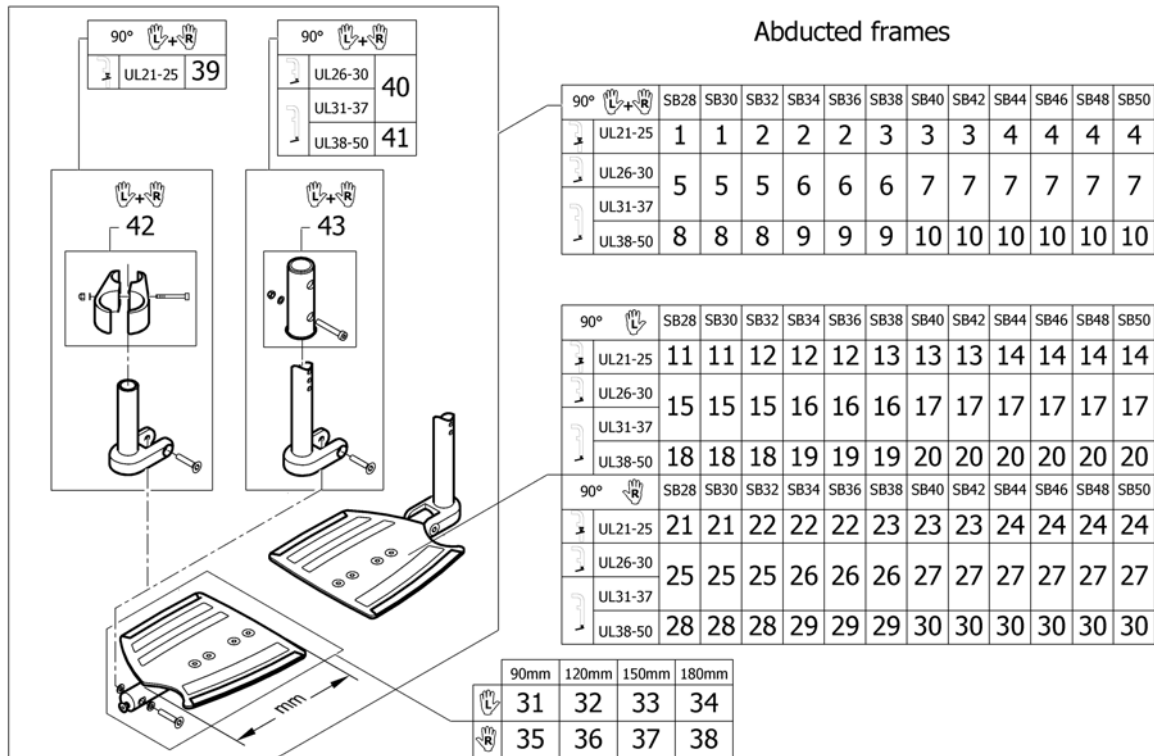

Footrest carbon 2-pieces for swing away 90° on front frames abducted

Pos.	Part number	Description	Valid from → until	Qty
1	1545434	Footrest carbon 2-pc. 90mm, high mounted, pair, complete		1
2	1545435	Footrest carbon 2-pc. 120mm, high mounted, pair, complete		1
3	1545436	Footrest carbon 2-pc. 150mm, high mounted, pair, complete		1
4	1545437	Footrest carbon 2-pc. 180mm, high mounted, pair, complete		1
5	1545439	Footrest carbon 2-pc. 120mm, short, pair, complete		1
6	1545440	Footrest carbon 2-pc. 150mm, short, pair, complete		1
7	1545441	Footrest carbon 2-pc. 180mm, short, pair, complete		1
8	1545443	Footrest carbon 2-pc. 120mm, long, pair, complete		1
9	1545444	Footrest carbon 2-pc. 150mm, long, pair, complete		1
10	1545445	Footrest carbon 2-pc. 180mm, long, pair, complete		1
11	1545772	Footrest carbon 2-pc. 90mm, high mounted, left, complete		1
12	1545773	Footrest carbon 2-pc. 120mm, high mounted, left, complete		1
13	1545774	Footrest carbon 2-pc. 150mm, high mounted, left, complete		1
14	1545775	Footrest carbon 2-pc. 180mm, high mounted, left, complete		1
15	1545777	Footrest carbon 2-pc. 120mm, short, left, complete		1
16	1545778	Footrest carbon 2-pc. 150mm, short, left, complete		1
17	1545779	Footrest carbon 2-pc. 180mm, short, left, complete		1
18	1545781	Footrest carbon 2-pc. 120mm, long, left, complete		1
19	1545782	Footrest carbon 2-pc. 150mm, long, left, complete		1
20	1545783	Footrest carbon 2-pc. 180mm, long, left, complete		1
21	1545760	Footrest carbon 2-pc. 90mm, high mounted, right, complete		1
22	1545761	Footrest carbon 2-pc. 120mm, high mounted, right, complete		1
23	1545762	Footrest carbon 2-pc. 150mm, high mounted, right, complete		1
24	1545763	Footrest carbon 2-pc. 180mm, high mounted, right, complete		1
25	1545765	Footrest carbon 2-pc. 120mm, short, right, complete		1
26	1545766	Footrest carbon 2-pc. 150mm, short, right, complete		1
27	1545767	Footrest carbon 2-pc. 180mm, short, right, complete		1
28	1545769	Footrest carbon 2-pc. 120mm, long, right, complete		1
29	1545770	Footrest carbon 2-pc. 150mm, long, right, complete		1
30	1545771	Footrest carbon 2-pc. 180mm, long, right, complete		1
31	1545450	Footrest carbon 2-pc. 90mm, left		1