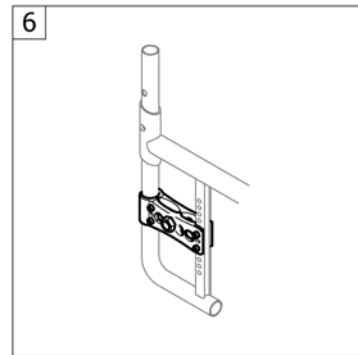

CHASSIS

Pos.	Part number	Description	Valid from → until	Qty
1	-	Front frames standard		1
2	-	Front frames abducted		1
3	-	Cross brace single, SB28-42		1
4	-	Cross brace double, SB44-50		1
5	-	Rear frames		1
6	-	Rear wheel fixation		1