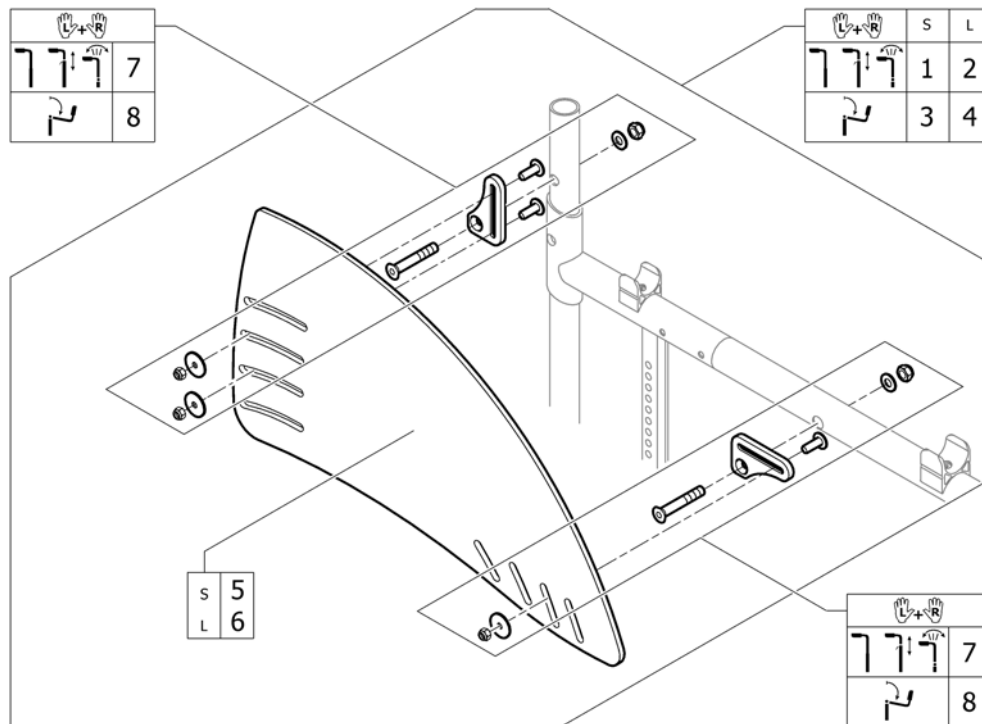

Clothes-guards

Pos.	Part number	Description	Valid from → until	Qty
1	1540001	Clothes-guards S with fixation kit, pair		1
2	1540002	Clothes-guards L with fixation kit, pair		1
3	1540914	Clothes-guards S with fixation kit to backrest foldable, pair		1
4	1540915	Clothes-guards L with fixation kit to backrest foldable, pair		1
5	1540003	Clothes-guard S		2
6	1540004	Clothes-guard L		2
7	1540005	Fixation kit for clothes-guard and mudguard		1
8	1540916	Fixation kit for clothes-guard and mudguard to backrest foldable		1