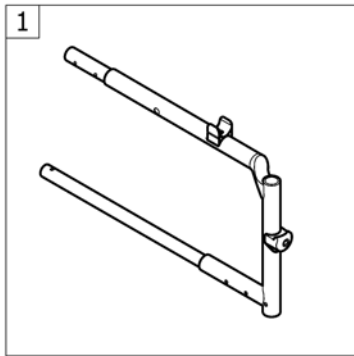

CHASSIS

Pos.	Part number	Description	Valid from → until	Qty
1	-	Front frames standard		1
2	-	Front frames abducted		1
3	-	Cross brace single, SB28-42		1
4	-	Cross brace double, SB44-50		1
5	-	Rear frames		1
6	-	Rear wheel fixation		1