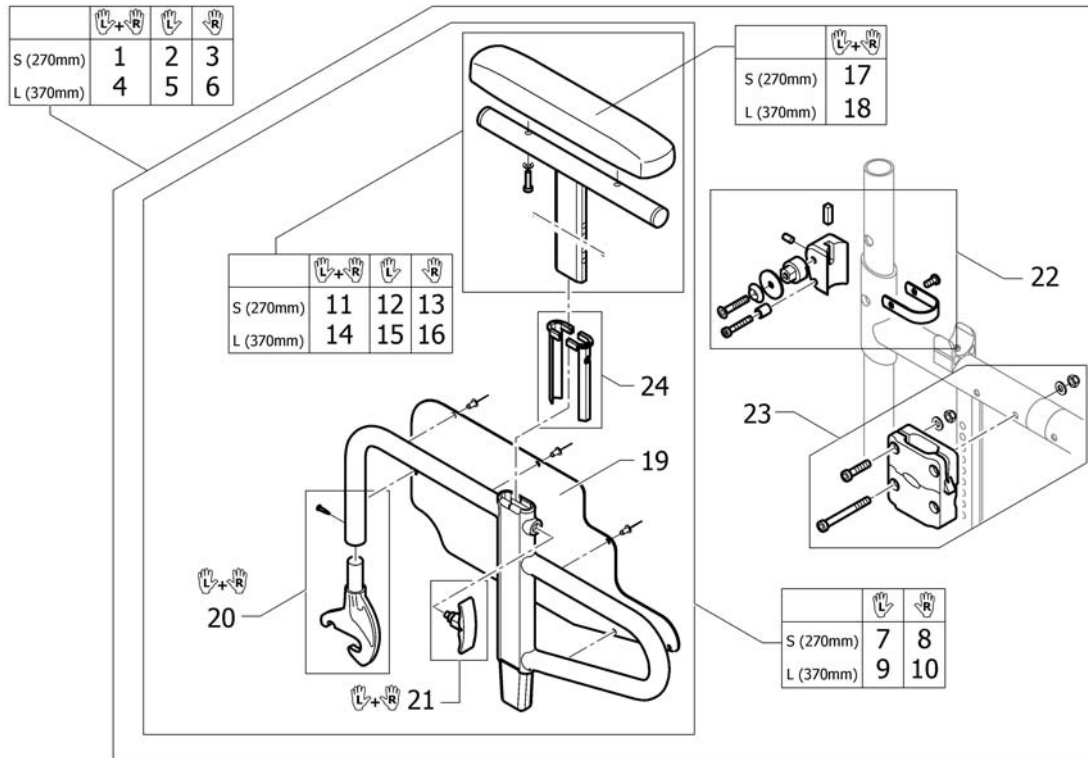

Siderest in colours, flip-back and height adjustable

Pos.	Part number	Description	Valid from → until	Qty
1	1540012-0121	Siderest flip-back and height adjustable short, black-grey rustico, complete , pair	2012-01-01 → 2012-12-31	1
1	1540012-0411	Siderest flip-back and height adjustable short, black, matt, complete, pair	2010-07-01 → 2012-12-31	1
1	1540012-0419	Siderest flip-back and height adjustable short, silver grey, complete, pair	2010-01-01 → 2012-12-31	1
1	1540012-0442	Siderest flip-back and height adjustable short, night shimmer, complete, pair	2010-01-01 → 2012-12-31	1
1	1540012-0445	Siderest flip-back and height adjustable short, ivory white, complete, pair	2010-07-01 → 2012-12-31	1
1	1540012-0446	Siderest flip-back and height adjustable short, purple fire, complete, pair	2010-01-01 → 2012-12-31	1
1	1540012-0447	Siderest flip-back and height adjustable short, emerald green, complete, pair	2010-01-01 → 2012-12-31	1
1	1540012-0448	Siderest flip-back and height adjustable short, midnight blue, complete, pair	2010-01-01 → 2012-12-31	1
1	1540012-0449	Siderest flip-back and height adjustable short, umber glaze, complete, pair	2010-01-01 → 2012-12-31	1
1	1540012-0450	Siderest flip-back and height adjustable short, smokey grey, complete, pair	2010-01-01 → 2012-12-31	1
1	1540012-0451	Siderest flip-back and height adjustable short, flashy yellow, complete, pair	2011-07-01 → 2012-12-31	1
1	1540012-3524	Siderest flip-back and height adjustable short, royal red, complete, pair	2010-01-01 → 2012-12-31	1
1	1540012-5969	Siderest flip-back and height adjustable short, royal blue, complete, pair	2010-01-01 → 2012-12-31	1
1	1540012-9005	Siderest flip-back and height adjustable short, black, glossy, complete, pair	2010-01-01 → 2012-12-31	1
2	1540014-0121	Siderest flip-back and height adjustable short, black-grey rustico, complete, left	2012-01-01 → 2012-12-31	1
2	1540014-0411	Siderest flip-back and height adjustable short, black, matt, complete, left	2010-07-01 → 2012-12-31	1
2	1540014-0419	Siderest flip-back and height adjustable short, silver grey, complete, left	2010-01-01 → 2012-12-31	1
2	1540014-0442	Siderest flip-back and height adjustable short, night shimmer, complete, left	2010-01-01 → 2012-12-31	1