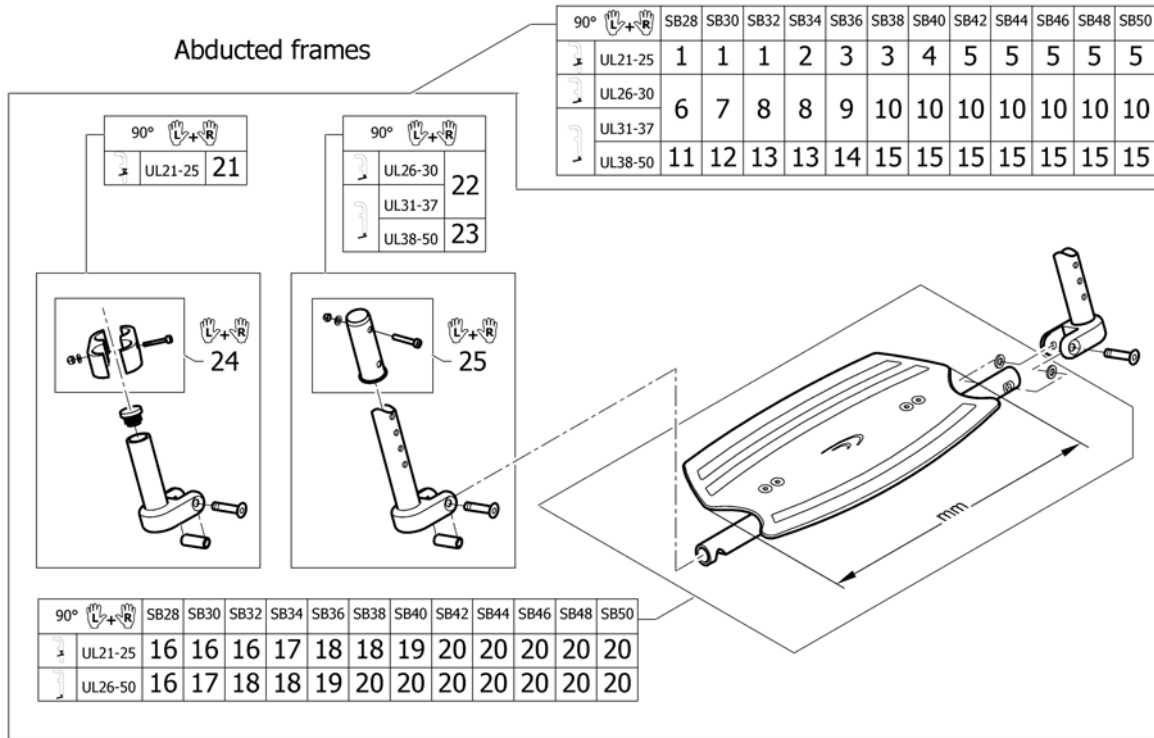

Footrest 1-piece for swing away 90° on front frames abducted

Pos.	Part number	Description	Valid from → until	Qty
1	1550591	Footrest 1-piece complete, 193mm, high mounted		1
2	1550592	Footrest 1-piece complete, 222mm, high mounted		1
3	1550593	Footrest 1-piece complete, 250mm, high mounted		1
4	1550594	Footrest 1-piece complete, 280mm, high mounted		1
5	1550595	Footrest 1-piece complete, 308mm, high mounted		1
6	1550574	Footrest 1-piece complete, 193mm, short		1
7	1550575	Footrest 1-piece complete, 222mm, short		1
8	1550576	Footrest 1-piece complete, 250mm, short		1
9	1550577	Footrest 1-piece complete, 280mm, short		1
10	1550578	Footrest 1-piece complete, 308mm, short		1
11	1550579	Footrest 1-piece complete, 193mm, long		1
12	1550580	Footrest 1-piece complete, 222mm, long		1
13	1550581	Footrest 1-piece complete, 250mm, long		1
14	1550582	Footrest 1-piece complete, 280mm, long		1
15	1550583	Footrest 1-piece complete, 308mm, long		1
16	1550584	Footrest 1-piece 193mm		1
17	1550585	Footrest 1-piece 222mm		1
18	1550586	Footrest 1-piece 250mm		1
19	1550587	Footrest 1-piece 280mm		1
20	1550588	Footrest 1-piece 308mm		1
21	1550590	Telescopic tube kit for footrest 1-piece , high mounted, pair		1
22	1535982	Telescopic tube kit for footrest 1-piece short, pair		1
23	1535983	Telescopic tube kit for footrest 1-piece long, pair		1
24	1544613	Clamping kit for footrest high mounted, pair		1
25	1532398	Fixation kit footplate telescope		1