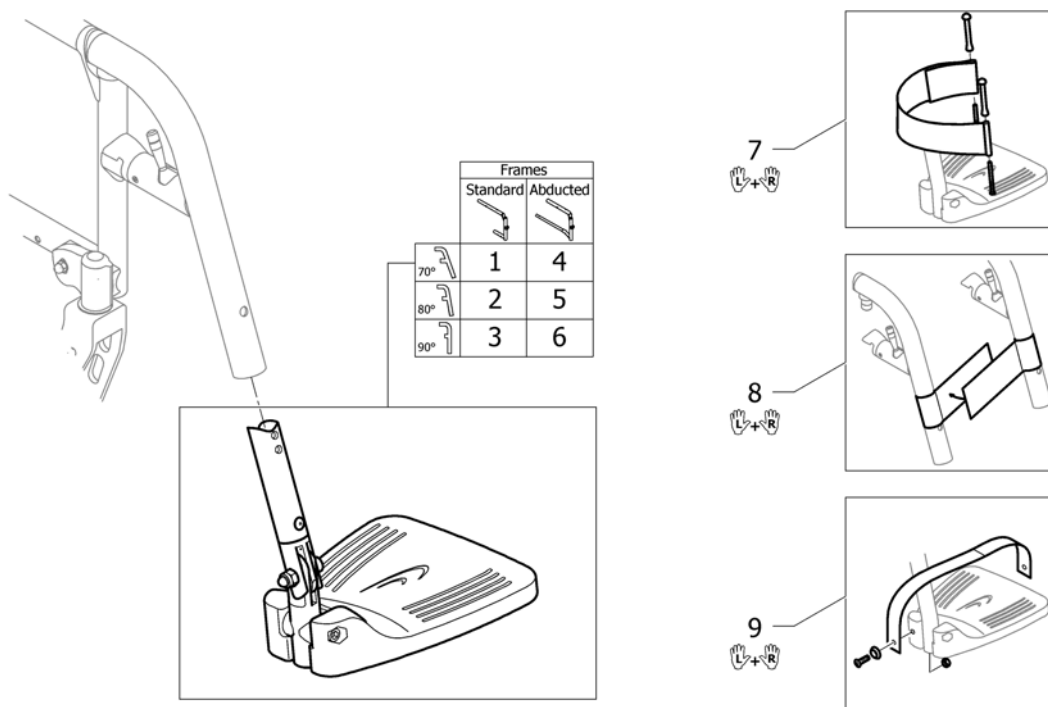

Footrest 2-piece, angle adjustable

Pos.	Part number	Description	Valid from → until	Qty
1	-	Footrest 2-pieces, angle adjustable for swing away 70° on front frames standard		1
2	-	Footrest 2-pieces, angle adjustable for swing away 80° on front frames standard		1
3	-	Footrest 2-pieces, angle adjustable for swing away 90° on front frames standard		1
4	-	Footrest 2-pieces, angle adjustable for swing away 70° on front frames abducted		1
5	-	Footrest 2-pieces, angle adjustable for swing away 80° on front frames abducted		1
6	-	Footrest 2-pieces, angle adjustable for swing away 90° on front frames abducted		1
7	1437834	Heel loop kit short		1
8	1536082	Calf strap 2-pcs complete		1
9	1438143	instep strap UL/C04	2009-10-01 → 2012-12-31	1