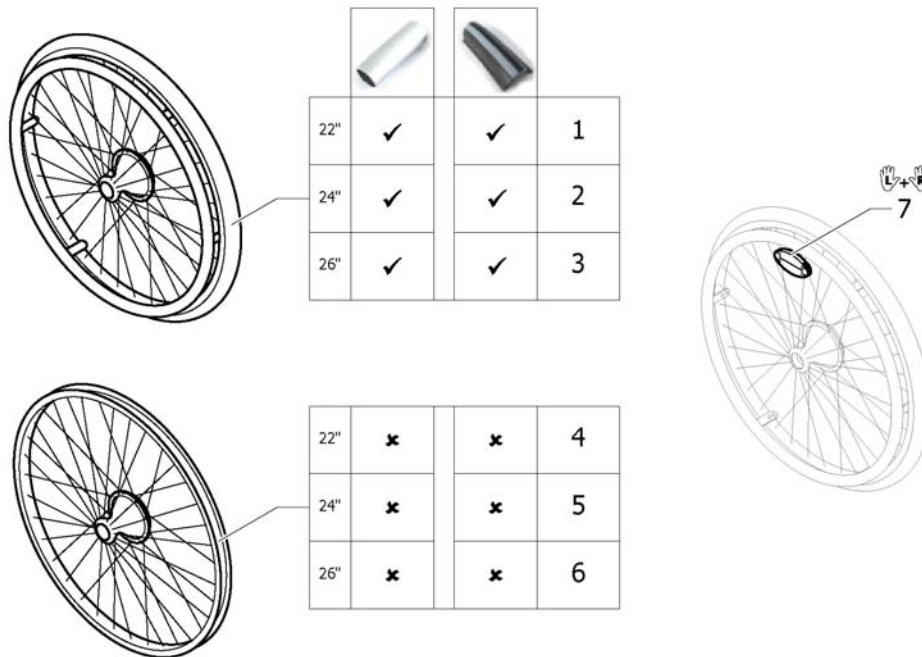

Drumbrake wheel

Pos.	Part number	Description	Valid from → until	Qty
1	SP1601850	Rear wheel 22" Drumbrake Octopus, handrim, Rightrun black/grey <i>Replaces 1445495</i>		2
2	SP1601851	Rear wheel 24" Drumbrake Octopus, handrim, Rightrun black/grey <i>Replaces 1445496</i>		2
3	SP1601852	Rear wheel 26" Drumbrake Octopus, handrim, Rightrun black/grey <i>Replaces 1445497</i>		2
4	1445492	Rear wheel 22" Drumbrake Octopus, without handrim, without tyre		2
5	1445493	Rear wheel 24" Drumbrake Octopus, without handrim, without tyre		2
6	1445494	Rear wheel 26" Drumbrake Octopus, without handrim, without tyre		2
7	1571073	Spokereflection, pair <i>Replaces 220.1033</i>		1