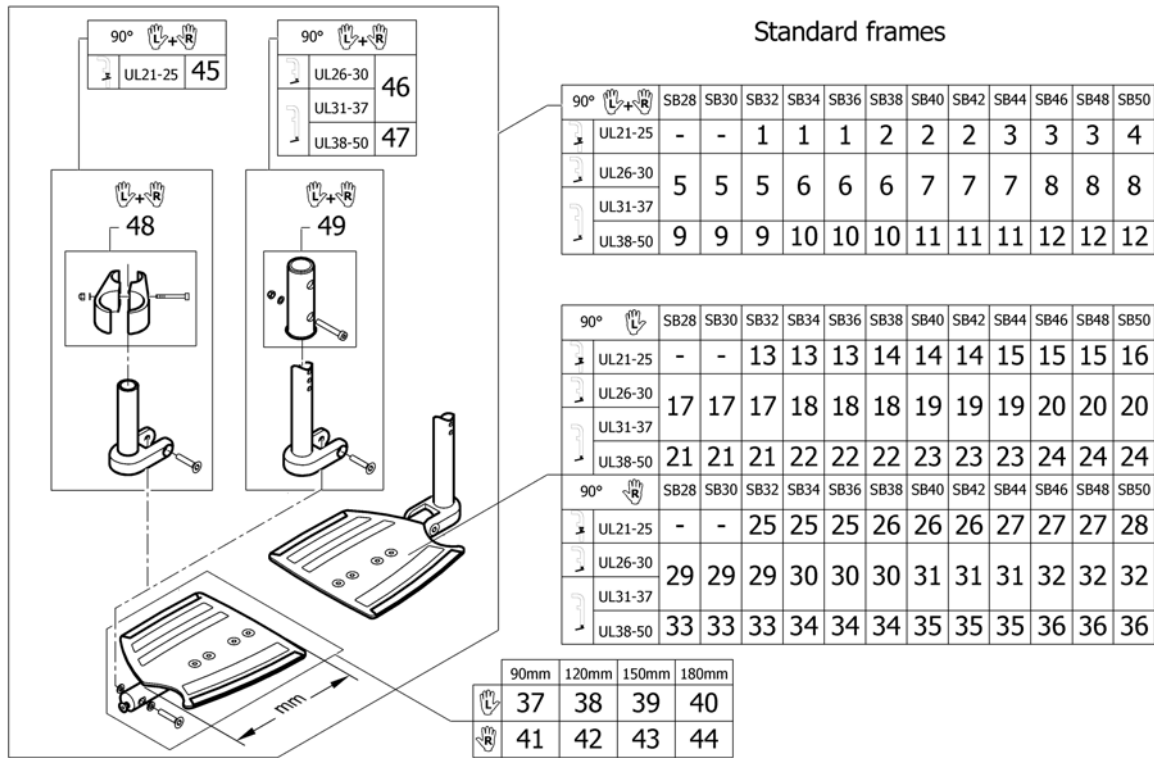

Footrest carbon 2-pieces for swing away 90° on front frames standard

Pos.	Part number	Description	Valid from → until	Qty
1	1545434	Footrest carbon 2-pc. 90mm, high mounted, pair, complete		1
2	1545435	Footrest carbon 2-pc. 120mm, high mounted, pair, complete		1
3	1545436	Footrest carbon 2-pc. 150mm, high mounted, pair, complete		1
4	1545437	Footrest carbon 2-pc. 180mm, high mounted, pair, complete		1
5	1545438	Footrest carbon 2-pc. 90mm, short, pair, complete		1
6	1545439	Footrest carbon 2-pc. 120mm, short, pair, complete		1
7	1545440	Footrest carbon 2-pc. 150mm, short, pair, complete		1
8	1545441	Footrest carbon 2-pc. 180mm, short, pair, complete		1
9	1545442	Footrest carbon 2-pc. 90mm, long, pair, complete		1
10	1545443	Footrest carbon 2-pc. 120mm, long, pair, complete		1
11	1545444	Footrest carbon 2-pc. 150mm, long, pair, complete		1
12	1545445	Footrest carbon 2-pc. 180mm, long, pair, complete		1
13	1545772	Footrest carbon 2-pc. 90mm, high mounted, left, complete		1
14	1545773	Footrest carbon 2-pc. 120mm, high mounted, left, complete		1
15	1545774	Footrest carbon 2-pc. 150mm, high mounted, left, complete		1
16	1545775	Footrest carbon 2-pc. 180mm, high mounted, left, complete		1
17	1545776	Footrest carbon 2-pc. 90mm, short, left, complete		1
18	1545777	Footrest carbon 2-pc. 120mm, short, left, complete		1
19	1545778	Footrest carbon 2-pc. 150mm, short, left, complete		1
20	1545779	Footrest carbon 2-pc. 180mm, short, left, complete		1
21	1545780	Footrest carbon 2-pc. 90mm, long, left, complete		1
22	1545781	Footrest carbon 2-pc. 120mm, long, left, complete		1
23	1545782	Footrest carbon 2-pc. 150mm, long, left, complete		1
24	1545783	Footrest carbon 2-pc. 180mm, long, left, complete		1
25	1545760	Footrest carbon 2-pc. 90mm, high mounted, right, complete		1
26	1545761	Footrest carbon 2-pc. 120mm, high mounted, right, complete		1
27	1545762	Footrest carbon 2-pc. 150mm, high mounted, right, complete		1
28	1545763	Footrest carbon 2-pc. 180mm, high mounted, right, complete		1
29	1545764	Footrest carbon 2-pc. 90mm, short, right, complete		1
30	1545765	Footrest carbon 2-pc. 120mm, short, right, complete		1
31	1545766	Footrest carbon 2-pc. 150mm, short, right, complete		1