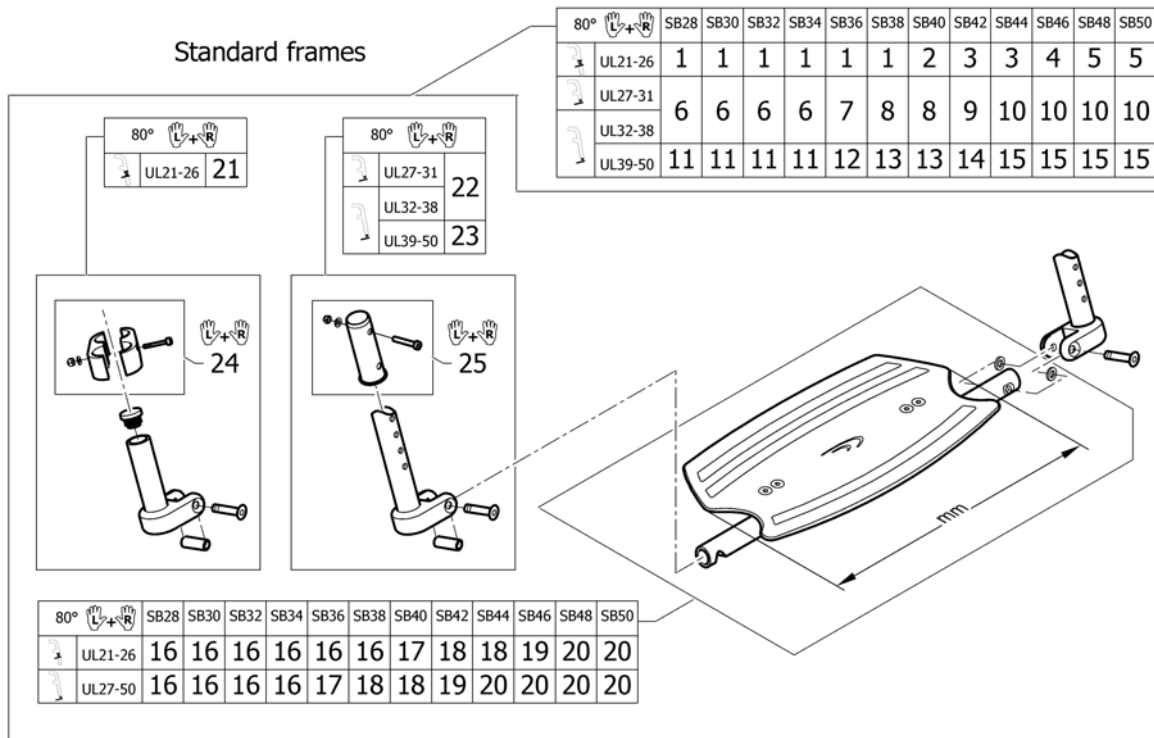

Footrest 1-piece for swing away 80° on front frames standard

Pos.	Part number	Description	Valid from → until	Qty
1	1550591	Footrest 1-piece complete, 193mm, high mounted		1
2	1550592	Footrest 1-piece complete, 222mm, high mounted		1
3	1550593	Footrest 1-piece complete, 250mm, high mounted		1
4	1550594	Footrest 1-piece complete, 280mm, high mounted		1
5	1550595	Footrest 1-piece complete, 308mm, high mounted		1
6	1550574	Footrest 1-piece complete, 193mm, short		1
7	1550575	Footrest 1-piece complete, 222mm, short		1
8	1550576	Footrest 1-piece complete, 250mm, short		1
9	1550577	Footrest 1-piece complete, 280mm, short		1
10	1550578	Footrest 1-piece complete, 308mm, short		1
11	1550579	Footrest 1-piece complete, 193mm, long		1
12	1550580	Footrest 1-piece complete, 222mm, long		1
13	1550581	Footrest 1-piece complete, 250mm, long		1
14	1550582	Footrest 1-piece complete, 280mm, long		1
15	1550583	Footrest 1-piece complete, 308mm, long		1
16	1550584	Footrest 1-piece 193mm		1
17	1550585	Footrest 1-piece 222mm		1
18	1550586	Footrest 1-piece 250mm		1
19	1550587	Footrest 1-piece 280mm		1
20	1550588	Footrest 1-piece 308mm		1
21	1550590	Telescopic tube kit for footrest 1-piece , high mounted, pair		1
22	1535982	Telescopic tube kit for footrest 1-piece short, pair		1
23	1535983	Telescopic tube kit for footrest 1-piece long, pair		1
24	1544613	Clamping kit for footrest high mounted, pair		1
25	1532398	Fixation kit footplate telescope		1