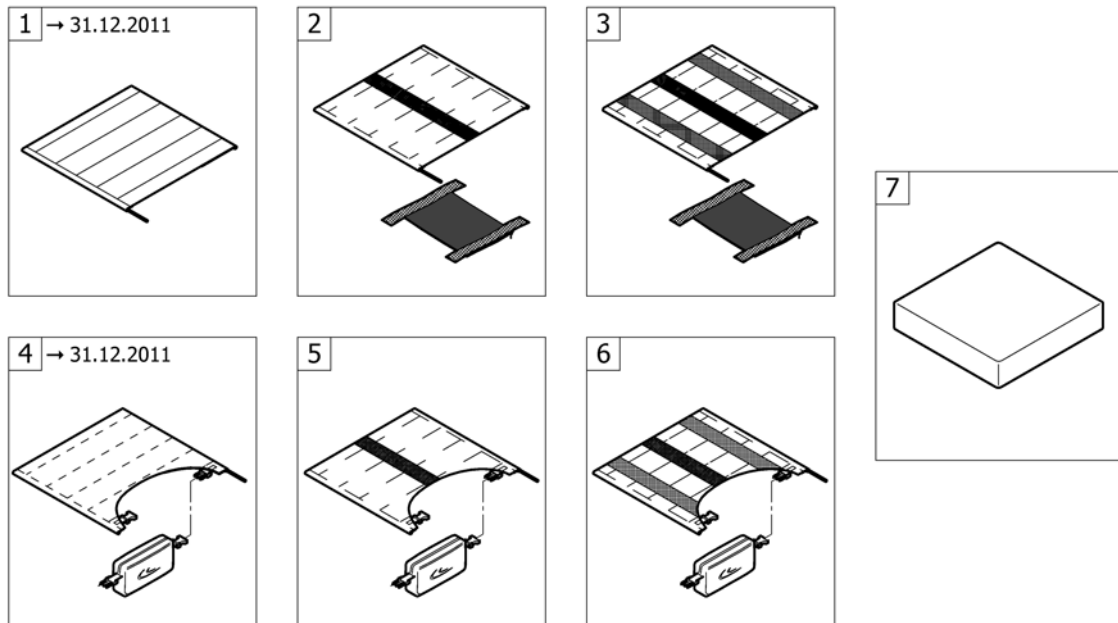

Pos.	Part number	Description	Valid from → until	Qty
2	-	Seat cover with 1 Velcro band (soft band)		1
3	-	Seat cover with 2 Velcro bands (rough band)		1
5	-	Seat cover with 1 Velcro band (soft band) for seat bag		1
6	-	Seat cover with 2 Velcro bands (rough band) for seat bag		1
7	-	Seat cushion standard	2012-07-01 →	1