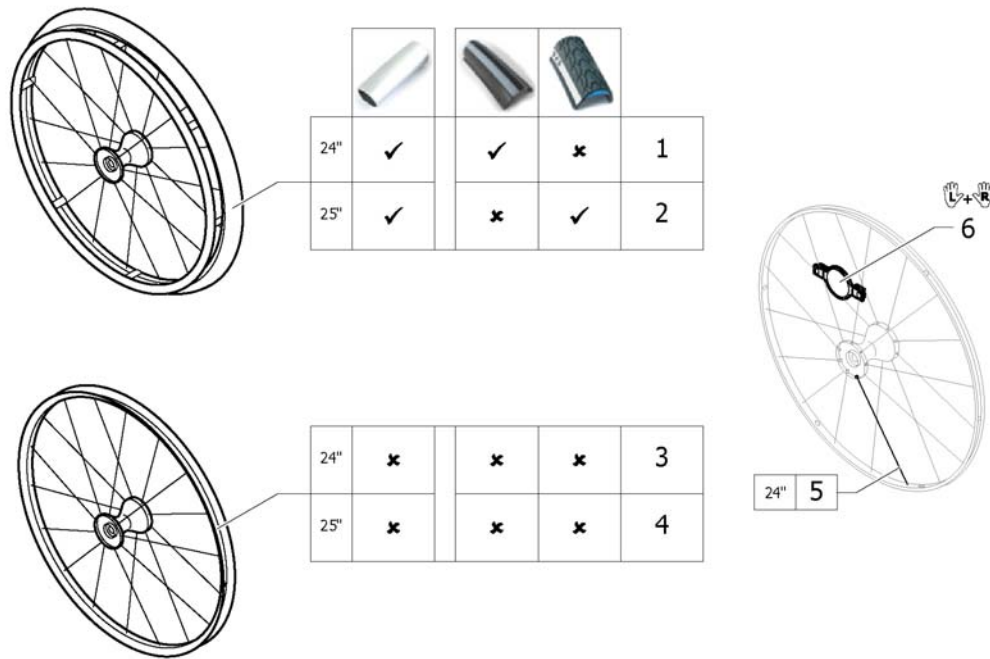

Spinergy wheel

Pos.	Part number	Description	Valid from → until	Qty
1	SP1601755	Rear wheel 24" Spinergy, handrim, Rightrun black/grey <i>Replaces 1485805</i>	2009-10-01 → 2013-12-31	2
2	1525127	Rear wheel 25", Spinergy, handrim Alu, tyre Mararthon Evolution	2009-10-01 → 2013-12-31	2
3	1570426	Rear wheel 24", Spinergy, without handrim, without tyre	2009-10-01 → 2013-12-31	2
4	1525128	Rear wheel 25", Spinergy, without handrim, without tyre	2009-10-01 → 2013-12-31	2
5	1579092	Spoke for Spinergy wheel 24", 1 Pcs.	2009-10-01 → 2013-12-31	36
6	1571088	Spoke reflection for Spinergy wheel, pair <i>Replaces 1451931</i>	2009-10-01 → 2013-12-31	1