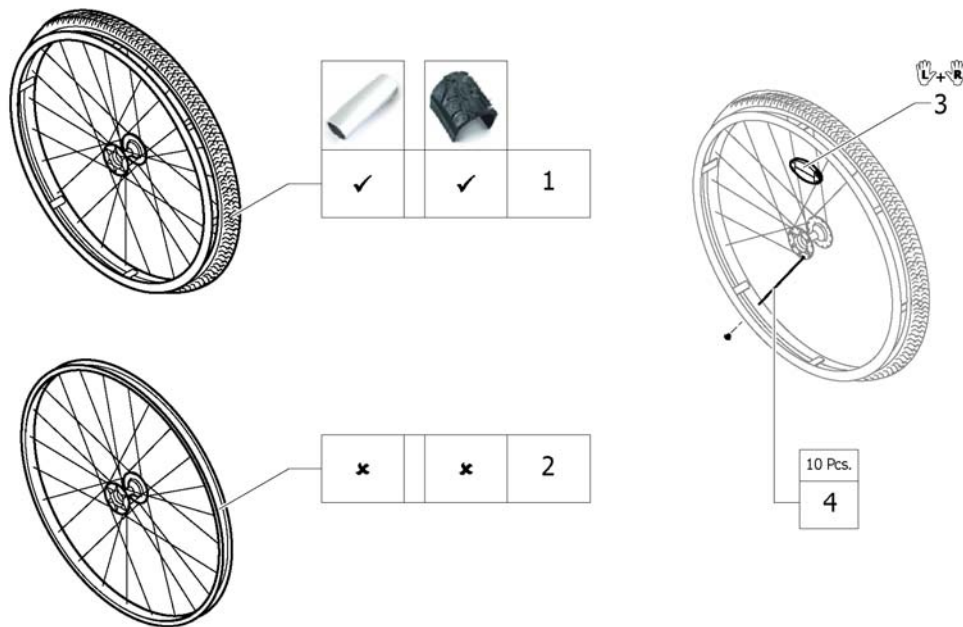

Mountain bike wheel

Pos.	Part number	Description	Valid from → until	Qty
1	1517875	Rear wheel 24", Mountain Bike, handrim alu, tyre MTB		2
2	1529327	Rear wheel Mountain Bike 24", without handrim, without tyre		2
3	1571073	Spokereflection, pair <i>Replaces 220.1033</i>		1
4	1579085	Spokes kit for Mountain Bike wheel, 10 Pcs.		1