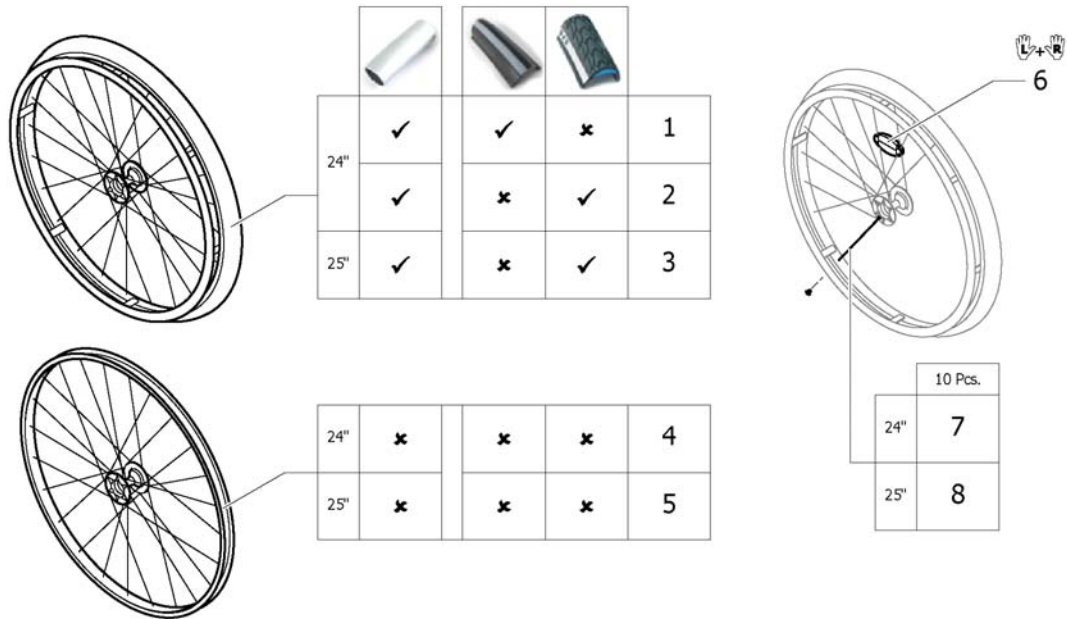

High Performance wheel

Pos.	Part number	Description	Valid from → until	Qty
1	SP1601754-0004	Rear wheel 24" High Performance black anodized, handrim, Rightrun black/ grey <i>Replaces 1420958-0004</i>	2010-01-01 →	2
1	SP1601754-0001	Rear wheel 24" High Performance chrome, handrim, Rightrun black/grey <i>Replaces 1420958-0001</i>	2011-07-01 →	2
1	SP1601754-0182	Rear wheel 24" High Performance champagne, handrim, Rightrun black/grey <i>Replaces 1420958-0182</i>	2013-01-01 →	2
1	SP1601754-0183	Rear wheel 24" High Performance olive, handrim, Rightrun black/grey <i>Replaces 1420958-0183</i>	2013-01-01 →	2
1	SP1601754-0400	Rear wheel 24" High Performance techno-anthracite, handrim, Rightrun black/ grey <i>Replaces 1420958-0400</i>		2
1	SP1601754-0401	Rear wheel 24" High Performance lemon, handrim, Rightrun black/grey <i>Replaces 1420958-0401</i>	2009-10-01 → 2012-12-31	2
1	SP1601754-0402	Rear wheel 24" High Performance apricot, handrim, Rightrun black/grey <i>Replaces 1420958-0402</i>	2009-10-01 → 2012-12-31	2
1	SP1601754-0404	Rear wheel 24" High Performance b-blue, handrim, Rightrun black/grey <i>Replaces 1420958-0404</i>		2
1	SP1601754-0440	Rear wheel 24" High Performance comet red, handrim, Rightrun black/grey <i>Replaces 1420958-0440</i>		2
1	SP1601754-0441	Rear wheel 24" High Performance arctic blue, handrim, Rightrun black/grey <i>Replaces 1420958-0441</i>		2
1	SP1601754-0444	Rear wheel 24" High Performance copper glaze, handrim, Rightrun black/grey <i>Replaces 1420958-0444</i>		2
2	1527046-0004	Wheel 24", High Performance, black, handrim alu, tyre Marathon Evolution	2010-01-01 →	2
2	1527046-0001	Wheel 24", High Performance, chrome, handrim alu, tyre Marathon Evolution	2011-07-01 →	2
2	1527046-0182	Wheel 24", High Performance, champagne, handrim alu, tyre Marathon Evolution	2013-01-01 →	2
2	1527046-0183	Wheel 24", High Performance, olive, handrim alu, tyre Marathon Evolution	2013-01-01 →	2