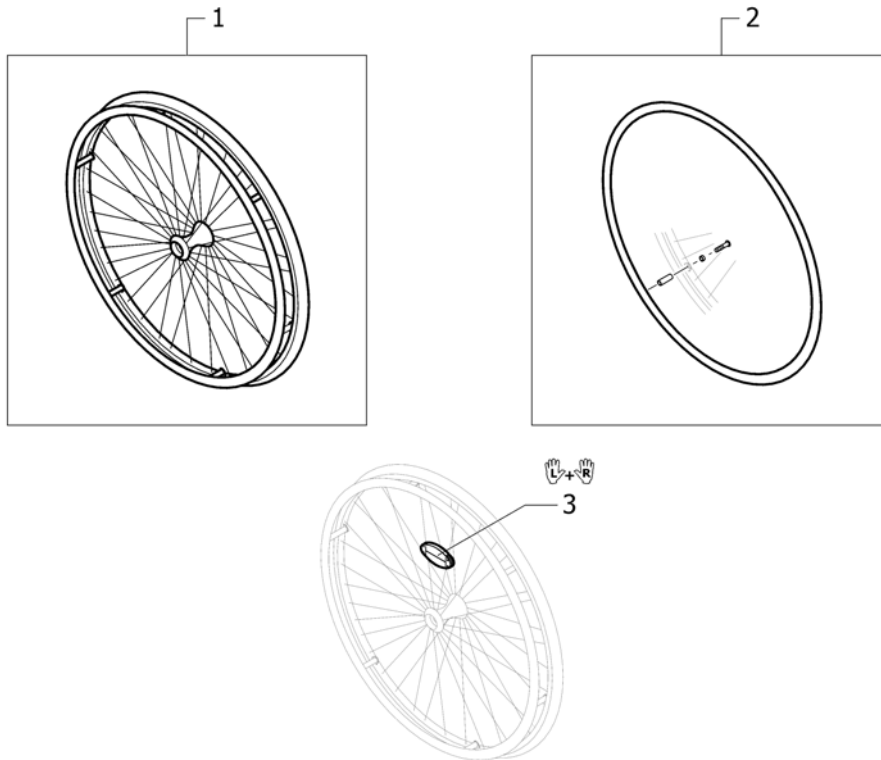

Economy wheel

Pos.	Part number	Description	Valid from → until	Qty
1	1583058	Rear wheel 24" active		2
2	1583059	Handrim 24" Alu incl. Fixation kit for rear wheel 24" Active		2
3	1571073	Spokereflexion, pair		1