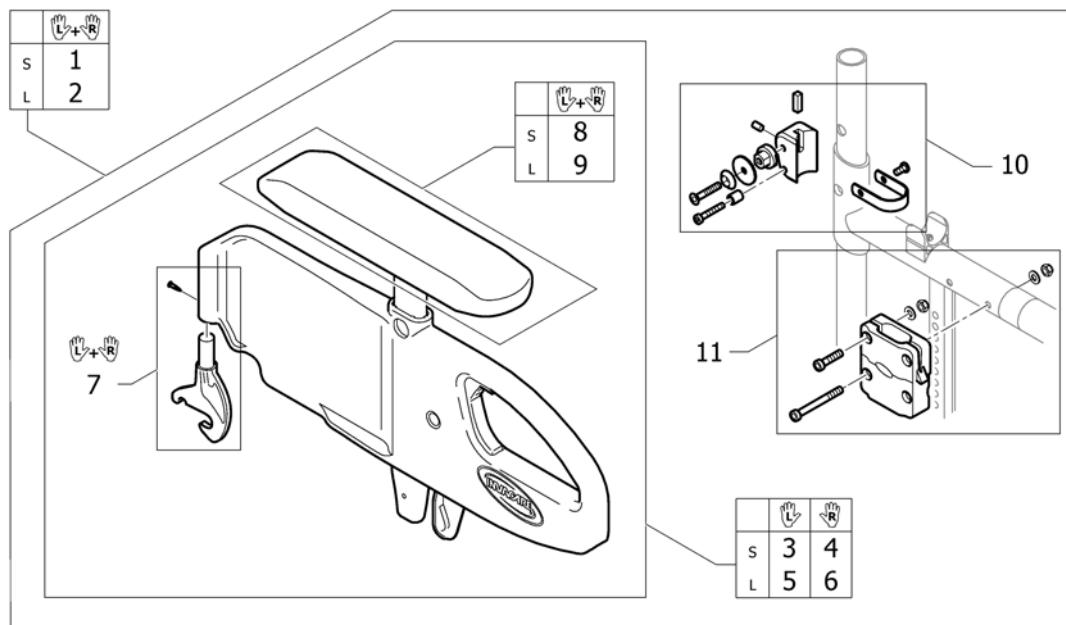

**Siderest with desk function**

Pos.	Part number	Description	Valid from → until	Qty
1	1540043	Siderest with desk function, flip-back, height adj., removable, pair short, complete		1
2	1540044	Siderest with desk function, flip-back, height adj., removable, pair long, complete		1
3	1540040	Siderest with desk function, flip-back, height adj., removable, short, left		1
4	1540039	Siderest with desk function, flip-back, height adj., removable, short, right		1
5	1540042	Siderest with desk function, flip-back, height adj., removable, long left		1
6	1540041	Siderest with desk function, flip-back, height adj., removable, long, right		1
7	1540031	Hook bracket for siderest, pair		1
8	1521532	Armpad short incl. Screws, pair		1
9	1521533	Armpad long incl. Screws, pair		1
10	1540032	Siderest with desk function fixation kit		1
11	1540029	Fixation kit front for siderest		1