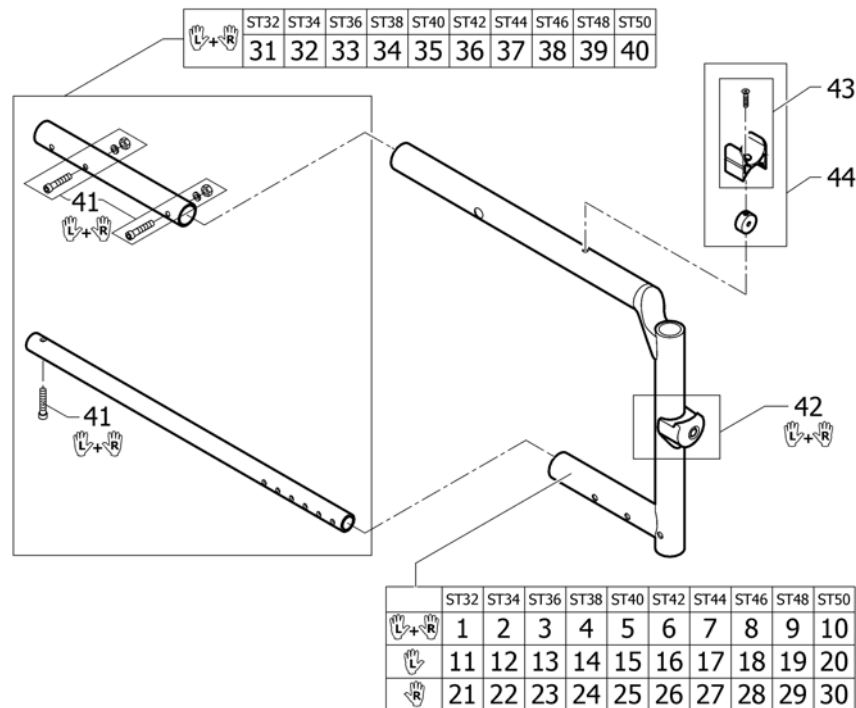

Front frames standard

Pos.	Part number	Description	Valid from → until	Qty
1	1539902-0121	Front frame ST32, black-grey rustico, pair	2012-01-01 → 2014-12-31	1
1	1539902-0122	Front frame ST32, golden beach, pair	2013-01-01 → 2014-06-30	1
1	1539902-0184	Front frame ST32, mercury blue, pair	2014-07-01 →	1
1	1539902-0185	Front frame ST32, dynamite orange, pair	2014-07-01 →	1
1	1539902-0186	Front frame ST32, atomic violet, pair	2014-07-01 →	1
1	1539902-0187	Front frame ST32, nitro pink, pair	2014-07-01 →	1
1	1539902-0411	Front frame ST32, black, matt, pair	2010-07-01 →	1
1	1539902-0419	Front frame ST32, silver grey, pair		1
1	1539902-0442	Front frame ST32, night shimmer, pair		1
1	1539902-0445	Front frame ST32, ivory white, pair	2010-07-01 →	1
1	1539902-0446	Front frame ST32, purple fire, pair		1
1	1539902-0447	Front frame ST32, emerald green, pair	2009-10-01 → 2012-12-31	1
1	1539902-0448	Front frame ST32, midnight blue, pair	2009-10-01 → 2012-12-31	1
1	1539902-0449	Front frame ST32, umber glaze, pair		1
1	1539902-0450	Front frame ST32, smokey grey, pair		1
1	1539902-0451	Front frame ST32, flashy yellow, pair	2011-07-01 →	1
1	1539902-3524	Front frame ST32, royal red, pair		1
1	1539902-5969	Front frame ST32, royal blue, pair		1
1	1539902-9005	Front frame ST32, black, glossy, pair		1
2	1539903-0121	Front frame ST34, black-grey rustico, pair	2012-01-01 → 2014-12-31	1
2	1539903-0122	Front frame ST34, golden beach, pair	2013-01-01 → 2014-06-30	1
2	1539903-0184	Front frame ST34, mercury blue, pair	2014-07-01 →	1
2	1539903-0185	Front frame ST34, dynamite orange, pair	2014-07-01 →	1
2	1539903-0186	Front frame ST34, atomic violet, pair	2014-07-01 →	1
2	1539903-0187	Front frame ST34, nitro pink, pair	2014-07-01 →	1
2	1539903-0411	Front frame ST34, black, matt, pair	2010-07-01 →	1
2	1539903-0419	Front frame ST34, silver grey, pair		1