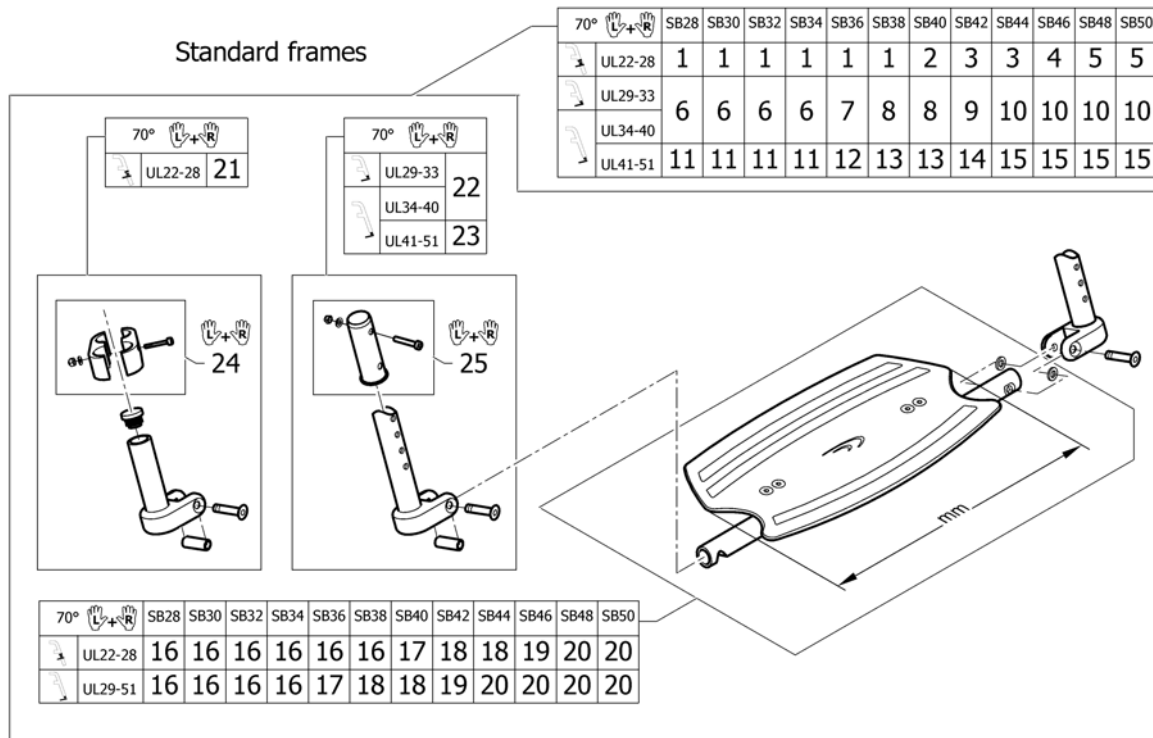

Footrest 1-piece for swing away 70° on front frames standard

Pos.	Part number	Description	Valid from → until	Qty
1	1550591	Footrest 1-piece complete, 193mm, high mounted		1
2	1550592	Footrest 1-piece complete, 222mm, high mounted		1
3	1550593	Footrest 1-piece complete, 250mm, high mounted		1
4	1550594	Footrest 1-piece complete, 280mm, high mounted		1
5	1550595	Footrest 1-piece complete, 308mm, high mounted		1
6	1550574	Footrest 1-piece complete, 193mm, short		1
7	1550575	Footrest 1-piece complete, 222mm, short		1
8	1550576	Footrest 1-piece complete, 250mm, short		1
9	1550577	Footrest 1-piece complete, 280mm, short		1
10	1550578	Footrest 1-piece complete, 308mm, short		1
11	1550579	Footrest 1-piece complete, 193mm, long		1
12	1550580	Footrest 1-piece complete, 222mm, long		1
13	1550581	Footrest 1-piece complete, 250mm, long		1
14	1550582	Footrest 1-piece complete, 280mm, long		1
15	1550583	Footrest 1-piece complete, 308mm, long		1
16	1550584	Footrest 1-piece 193mm		1
17	1550585	Footrest 1-piece 222mm		1
18	1550586	Footrest 1-piece 250mm		1
19	1550587	Footrest 1-piece 280mm		1
20	1550588	Footrest 1-piece 308mm		1
21	1550590	Telescopic tube kit for footrest 1-piece , high mounted, pair		1
22	1535982	Telescopic tube kit for footrest 1-piece short, pair		1
23	1535983	Telescopic tube kit for footrest 1-piece long, pair		1
24	1544613	Clamping kit for footrest high mounted, pair		1
25	1532398	Fixation kit footplate telescope		1