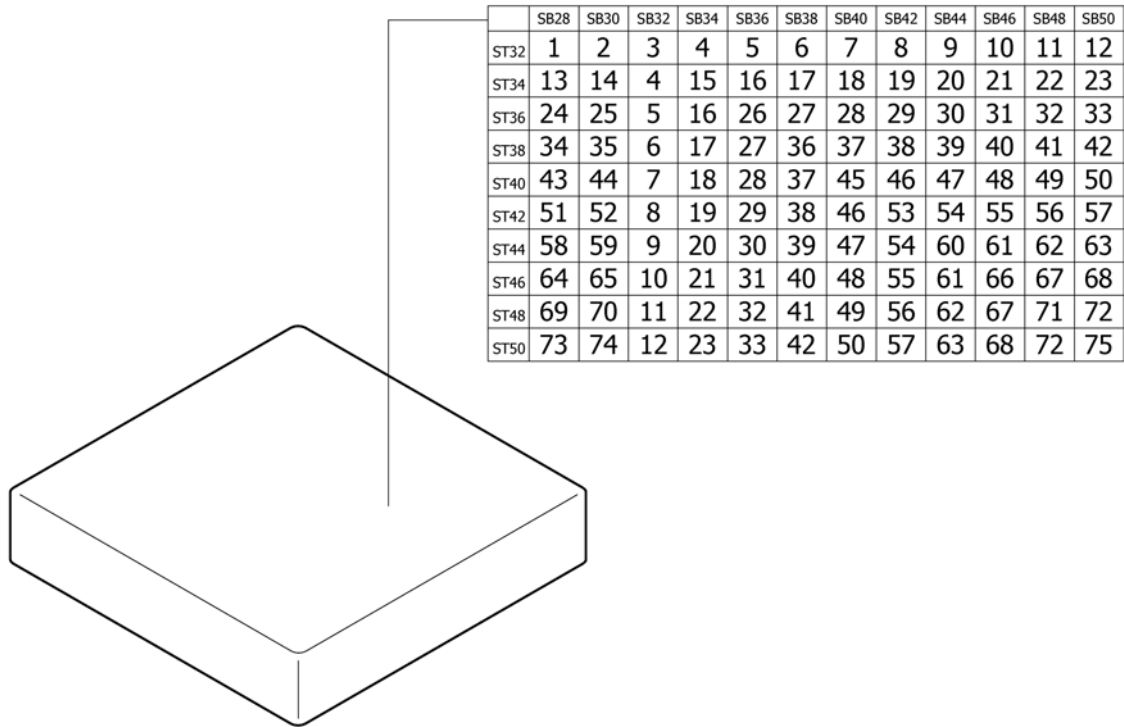

Seat cushion standard

Pos.	Part number	Description	Valid from → until	Qty
1	1556172	Seat cushion 280mm x 320mm		1
2	1556183	Seat cushion 300mm x 320mm		1
3	1556235	Seat cushion 320mm x 320mm		1
4	1556236	Seat cushion 320mm x 340mm		1
5	1556316	Seat cushion 320mm x 360mm		1
6	1556317	Seat cushion 320mm x 380mm		1
7	1556318	Seat cushion 320mm x 400mm		1
8	1556319	Seat cushion 320mm x 420mm		1
9	1556320	Seat cushion 320mm x 440mm		1
10	1556321	Seat cushion 320mm x 460mm		1
11	1556322	Seat cushion 320mm x 480mm		1
12	1556323	Seat cushion 320mm x 500mm		1
13	1556173	Seat cushion 280mm x 340mm		1
14	1556184	Seat cushion 300mm x 340mm		1
15	1556325	Seat cushion 340mm x 340mm		1
16	1556326	Seat cushion 340mm x 360mm		1
17	1556327	Seat cushion 340mm x 380mm		1
18	1556328	Seat cushion 340mm x 400mm		1
19	1556329	Seat cushion 340mm x 420mm		1
20	1556330	Seat cushion 340mm x 440mm		1
21	1556331	Seat cushion 340mm x 460mm		1
22	1556332	Seat cushion 340mm x 480mm		1
23	1556333	Seat cushion 340mm x 500mm		1
24	1556174	Seat cushion 280mm x 360mm		1
25	1556185	Seat cushion 300mm x 360mm		1
26	1556335	Seat cushion 360mm x 360mm		1
27	1556336	Seat cushion 360mm x 380mm		1
28	1556337	Seat cushion 360mm x 400mm		1
29	1556338	Seat cushion 360mm x 420mm		1
30	1556339	Seat cushion 360mm x 440mm		1
31	1556340	Seat cushion 360mm x 460mm		1