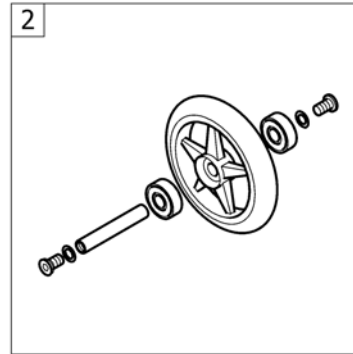

FRONT WHEELS

Pos.	Part number	Description	Valid from → until	Qty
1	-	Front wheel supporter		1
2	-	Front wheels		1