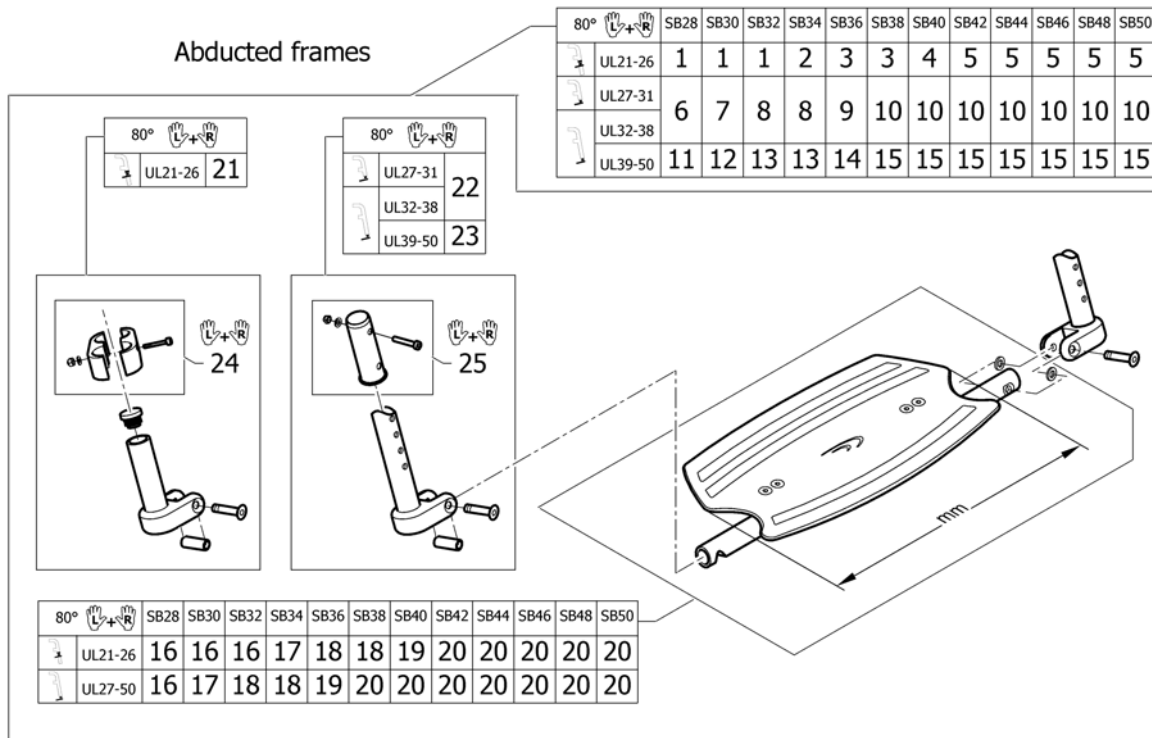

Footrest 1-piece for swing away 80° on front frames abducted

Pos.	Part number	Description	Valid from → until	Qty
1	1550591	Footrest 1-piece complete, 193mm, high mounted		1
2	1550592	Footrest 1-piece complete, 222mm, high mounted		1
3	1550593	Footrest 1-piece complete, 250mm, high mounted		1
4	1550594	Footrest 1-piece complete, 280mm, high mounted		1
5	1550595	Footrest 1-piece complete, 308mm, high mounted		1
6	1550574	Footrest 1-piece complete, 193mm, short		1
7	1550575	Footrest 1-piece complete, 222mm, short		1
8	1550576	Footrest 1-piece complete, 250mm, short		1
9	1550577	Footrest 1-piece complete, 280mm, short		1
10	1550578	Footrest 1-piece complete, 308mm, short		1
11	1550579	Footrest 1-piece complete, 193mm, long		1
12	1550580	Footrest 1-piece complete, 222mm, long		1
13	1550581	Footrest 1-piece complete, 250mm, long		1
14	1550582	Footrest 1-piece complete, 280mm, long		1
15	1550583	Footrest 1-piece complete, 308mm, long		1
16	1550584	Footrest 1-piece 193mm		1
17	1550585	Footrest 1-piece 222mm		1
18	1550586	Footrest 1-piece 250mm		1
19	1550587	Footrest 1-piece 280mm		1
20	1550588	Footrest 1-piece 308mm		1
21	1550590	Telescopic tube kit for footrest 1-piece , high mounted, pair		1
22	1535982	Telescopic tube kit for footrest 1-piece short, pair		1
23	1535983	Telescopic tube kit for footrest 1-piece long, pair		1
24	1544613	Clamping kit for footrest high mounted, pair		1
25	1532398	Fixation kit footplate telescope		1