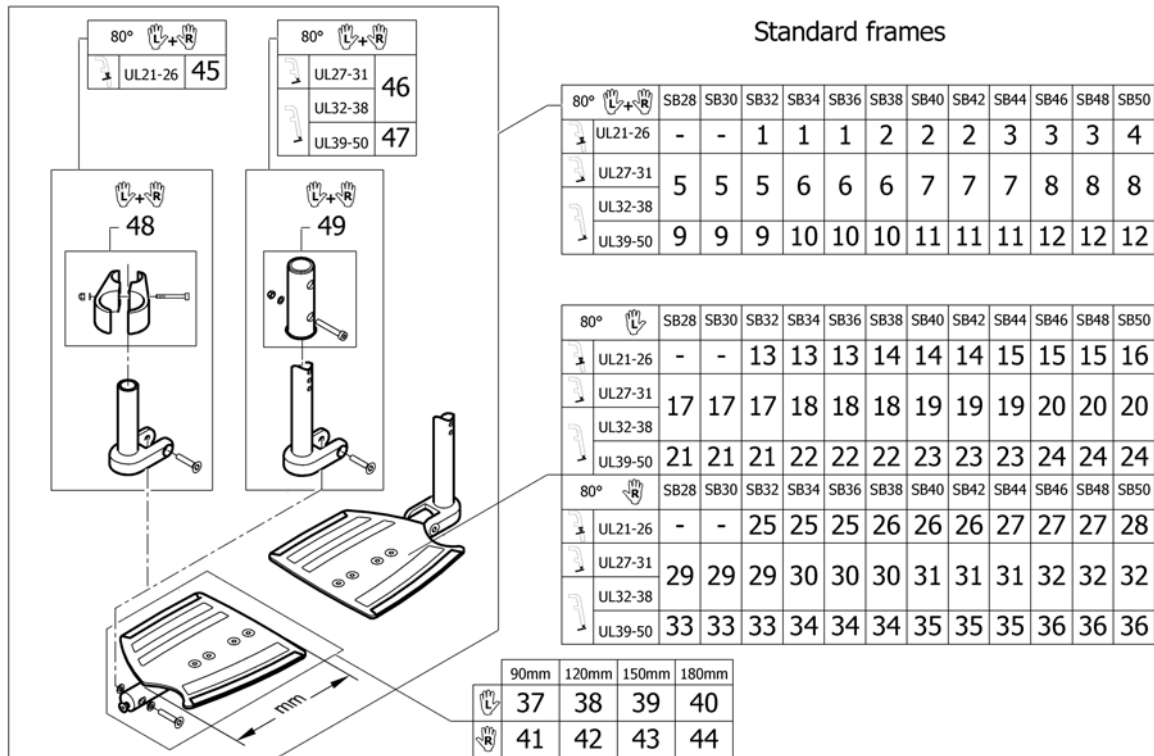

Footrest carbon 2-pieces for swing away 80° on front frames standard

Pos.	Part number	Description	Valid from → until	Qty
1	1545434	Footrest carbon 2-pc. 90mm, high mounted, pair, complete		1
2	1545435	Footrest carbon 2-pc. 120mm, high mounted, pair, complete		1
3	1545436	Footrest carbon 2-pc. 150mm, high mounted, pair, complete		1
4	1545437	Footrest carbon 2-pc. 180mm, high mounted, pair, complete		1
5	1545438	Footrest carbon 2-pc. 90mm, short, pair, complete		1
6	1545439	Footrest carbon 2-pc. 120mm, short, pair, complete		1
7	1545440	Footrest carbon 2-pc. 150mm, short, pair, complete		1
8	1545441	Footrest carbon 2-pc. 180mm, short, pair, complete		1
9	1545442	Footrest carbon 2-pc. 90mm, long, pair, complete		1
10	1545443	Footrest carbon 2-pc. 120mm, long, pair, complete		1
11	1545444	Footrest carbon 2-pc. 150mm, long, pair, complete		1
12	1545445	Footrest carbon 2-pc. 180mm, long, pair, complete		1
13	1545772	Footrest carbon 2-pc. 90mm, high mounted, left, complete		1
14	1545773	Footrest carbon 2-pc. 120mm, high mounted, left, complete		1
15	1545774	Footrest carbon 2-pc. 150mm, high mounted, left, complete		1
16	1545775	Footrest carbon 2-pc. 180mm, high mounted, left, complete		1
17	1545776	Footrest carbon 2-pc. 90mm, short, left, complete		1
18	1545777	Footrest carbon 2-pc. 120mm, short, left, complete		1
19	1545778	Footrest carbon 2-pc. 150mm, short, left, complete		1
20	1545779	Footrest carbon 2-pc. 180mm, short, left, complete		1
21	1545780	Footrest carbon 2-pc. 90mm, long, left, complete		1
22	1545781	Footrest carbon 2-pc. 120mm, long, left, complete		1
23	1545782	Footrest carbon 2-pc. 150mm, long, left, complete		1
24	1545783	Footrest carbon 2-pc. 180mm, long, left, complete		1
25	1545760	Footrest carbon 2-pc. 90mm, high mounted, right, complete		1
26	1545761	Footrest carbon 2-pc. 120mm, high mounted, right, complete		1
27	1545762	Footrest carbon 2-pc. 150mm, high mounted, right, complete		1
28	1545763	Footrest carbon 2-pc. 180mm, high mounted, right, complete		1
29	1545764	Footrest carbon 2-pc. 90mm, short, right, complete		1
30	1545765	Footrest carbon 2-pc. 120mm, short, right, complete		1
31	1545766	Footrest carbon 2-pc. 150mm, short, right, complete		1