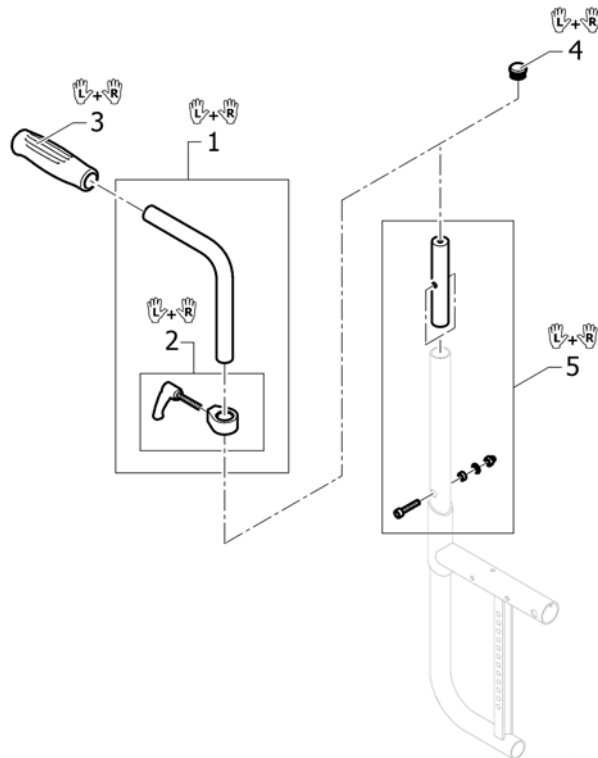

Küschall backrest parts for Matrix backs

Pos.	Part number	Description	Valid from → until	Qty
1	1438203	Height adjustable, integrated push handles standard, kit short UL/C04		1
2	1549985	Adjusting lever for height adjustable, integrated push handles, pair		1
3	1507734	Handle black, pair		1
4	1561018	Tube plug Ø24mm, pair		1
5	SP1602179	Backrest bolt with fixation, pair		1