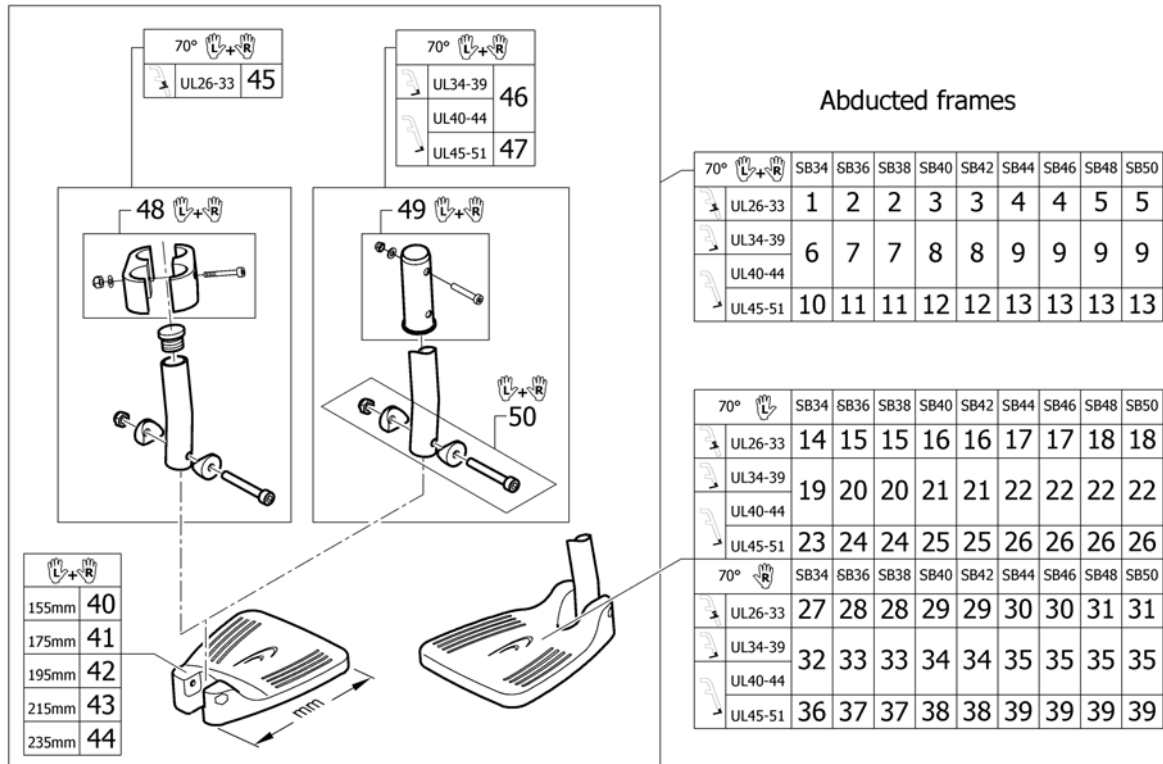

Footrest 2-pieces for swing away 70° on front frames abducted

Pos.	Part number	Description	Valid from → until	Qty
1	1544821	Footrest 2-pc. 155mm, for frame 70° & 80° high mounted, pair, complete		1
2	1544822	Footrest 2-pc. 175mm, for frame 70° & 80° high mounted, pair, complete		1
3	1544823	Footrest 2-pc. 195mm, for frame 70° & 80° high mounted, pair, complete		1
4	1544824	Footrest 2-pc. 215mm, for frame 70° & 80° high mounted, pair, complete		1
5	1544825	Footrest 2-pc. 235mm, for frame 70° & 80° high mounted, pair, complete		1
6	1544827	Footrest 2-pc. 175mm, for frame 70° & 80° short, pair, complete		1
7	1544828	Footrest 2-pc. 195mm, for frame 70° & 80° short, pair, complete		1
8	1544906	Footrest 2-pc. 215mm, for frame 70° & 80° short, pair, complete		1
9	1544907	Footrest 2-pc. 235mm, for frame 70° & 80° short, pair, complete		1
10	1544909	Footrest 2-pc. 175mm, for frame 70° & 80° long, pair, complete		1
11	1544910	Footrest 2-pc. 195mm, for frame 70° & 80° long, pair, complete		1
12	1544911	Footrest 2-pc. 215mm, for frame 70° & 80° long, pair, complete		1
13	1544912	Footrest 2-pc. 235mm, for frame 70° & 80° long, pair, complete		1
14	1544913	Footrest 2-pc. 155mm, for frame 70° & 80° high mounted, left, complete		1
15	1544914	Footrest 2-pc. 175mm, for frame 70° & 80° high mounted, left, complete		1
16	1544915	Footrest 2-pc. 195mm, for frame 70° & 80° high mounted, left, complete		1
17	1544916	Footrest 2-pc. 215mm, for frame 70° & 80° high mounted, left, complete		1
18	1544917	Footrest 2-pc. 235mm, for frame 70° & 80° high mounted, left, complete		1
19	1545358	Footrest 2-pc. 175mm, for frame 70° & 80° short, left, complete		1
20	1545359	Footrest 2-pc. 195mm, for frame 70° & 80° short, left, complete		1
21	1545360	Footrest 2-pc. 215mm, for frame 70° & 80° short, left, complete		1
22	1545361	Footrest 2-pc. 235mm, for frame 70° & 80° short, left, complete		1
23	1545363	Footrest 2-pc. 175mm, for frame 70° & 80° long, left, complete		1
24	1545364	Footrest 2-pc. 195mm, for frame 70° & 80° long, left, complete		1
25	1545365	Footrest 2-pc. 215mm, for frame 70° & 80° long, left, complete		1
26	1545366	Footrest 2-pc. 235mm, for frame 70° & 80° long, left, complete		1
27	1545367	Footrest 2-pc. 155mm, for frame 70° & 80° high mounted, right, complete		1
28	1545368	Footrest 2-pc. 175mm, for frame 70° & 80° high mounted, right, complete		1
29	1545369	Footrest 2-pc. 195mm, for frame 70° & 80° high mounted, right, complete		1
30	1545370	Footrest 2-pc. 215mm, for frame 70° & 80° high mounted, right, complete		1
31	1545371	Footrest 2-pc. 235mm, for frame 70° & 80° high mounted, right, complete		1