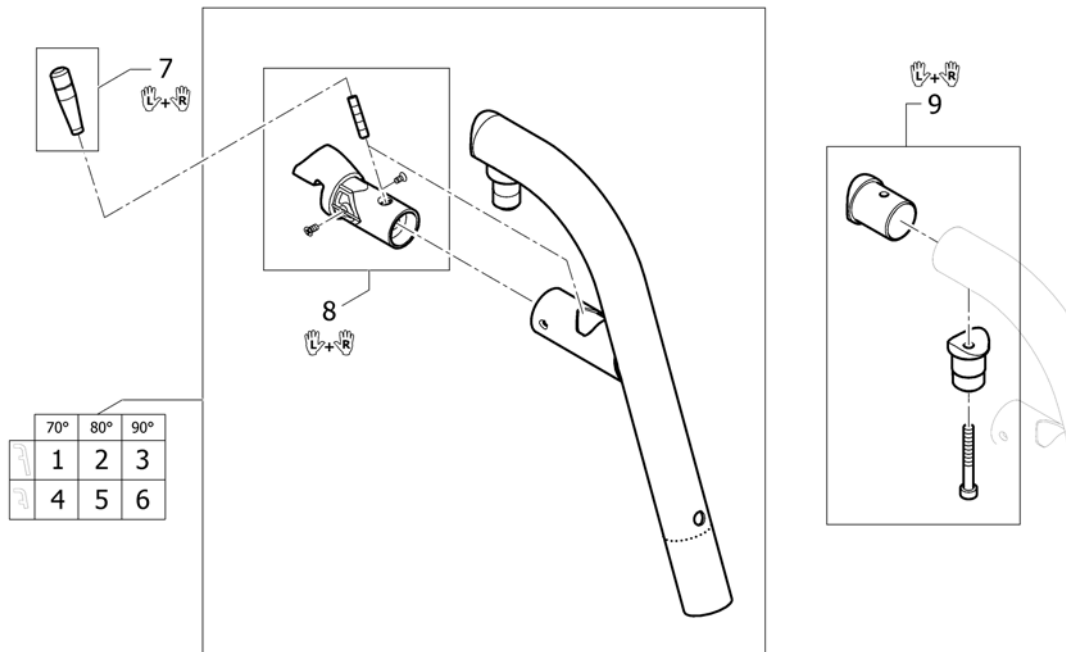

Legrest hanger

Pos.	Part number	Description	Valid from → until	Qty
1	1532016-0121	Swing Away 70°, black-grey rustico	2012-01-01 → 2014-12-31	1
1	1532016-0122	Swing Away 70°, golden beach	2013-01-01 → 2014-06-30	1
1	1532016-0184	Swing Away 70°, mercury blue	2014-07-01 →	1
1	1532016-0185	Swing Away 70°, dynamite orange	2014-07-01 →	1
1	1532016-0186	Swing Away 70°, atomic violet	2014-07-01 →	1
1	1532016-0187	Swing Away 70°, nitro pink	2014-07-01 →	1
1	1532016-0411	Swing Away 70°, black, matt	2010-07-01 →	1
1	1532016-0419	Swing Away 70°, silver grey		1
1	1532016-0442	Swing Away 70°, night shimmer		1
1	1532016-0445	Swing Away 70°, ivory white	2010-07-01 →	1
1	1532016-0446	Swing Away 70°, purple fire		1
1	1532016-0447	Swing Away 70°, emerald green	2009-10-01 → 2012-12-31	1
1	1532016-0448	Swing Away 70°, midnight blue	2009-10-01 → 2012-12-31	1
1	1532016-0449	Swing Away 70°, umber glaze		1
1	1532016-0450	Swing Away 70°, smokey grey		1
1	1532016-0451	Swing Away 70°, flashy yellow	2011-07-01 →	1
1	1532016-3524	Swing Away 70°, royal red		1
1	1532016-5969	Swing Away 70°, royal blue		1
1	1532016-9005	Swing Away 70°, black, glossy		1
2	1532017-0121	Swing Away 80°, black-grey rustico	2012-01-01 → 2014-12-31	1
2	1532017-0122	Swing Away 80°, golden beach	2013-01-01 → 2014-06-30	1
2	1532017-0184	Swing Away 80°, mercury blue	2014-07-01 →	1
2	1532017-0185	Swing Away 80°, dynamite orange	2014-07-01 →	1
2	1532017-0186	Swing Away 80°, atomic violet	2014-07-01 →	1
2	1532017-0187	Swing Away 80°, nitro pink	2014-07-01 →	1
2	1532017-0411	Swing Away 80°, black, matt	2010-07-01 →	1
2	1532017-0419	Swing Away 80°, silver grey		1