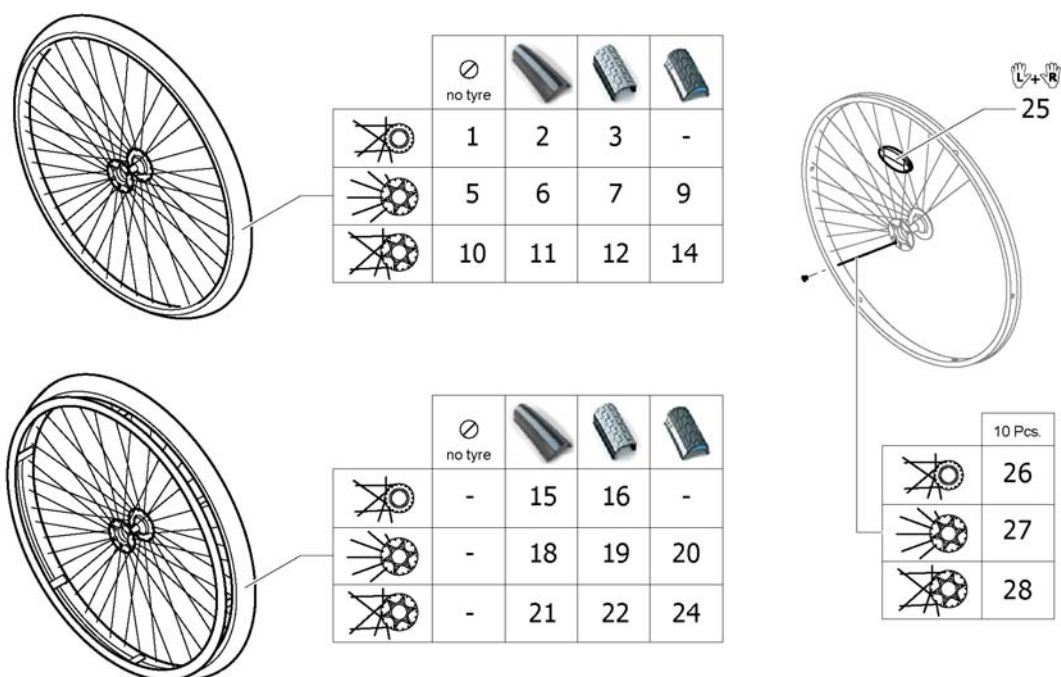

24" Küschall rear wheels complete

Pos.	Part number	Description	Valid from → until	Qty
5	1567103-0407	Rear wheel 24" Starec R, colourless, without handrim, without tyre <i>Replaces 904.1082</i>	2009-10-01 → 2014-12-31	2
5	1567103-0001	Rear wheel 24" Starec R, chrome, without handrim, without tyre	2011-07-01 → 2014-12-31	2
5	1567103-0182	Rear wheel 24" Starec R, champagne, without handrim, without tyre	2013-01-01 → 2014-12-31	2
5	1567103-0183	Rear wheel 24" Starec R, olive, without handrim, without tyre	2013-01-01 → 2014-12-31	2
5	1567103-0400	Rear wheel 24" Starec R, tecno, without handrim, without tyre <i>Replaces 904.1082.950</i>	2009-10-01 → 2014-12-31	2
5	1567103-0401	Rear wheel 24" Starec R, lemon, without handrim, without tyre <i>Replaces 904.1082.951</i>	2009-10-01 → 2012-12-31	2
5	1567103-0402	Rear wheel 24" Starec R, apricot, without handrim, without tyre <i>Replaces 904.1082.954</i>	2009-10-01 → 2012-12-31	2
5	1567103-0404	Rear wheel 24" Starec R, b-blue, without handrim, without tyre <i>Replaces 904.1082.957</i>	2009-10-01 → 2014-12-31	2
5	1567103-0440	Rear wheel 24" Starec R, comet red, without handrim, without tyre <i>Replaces 904.1082-0440</i>	2009-10-01 → 2014-12-31	2
5	1567103-0441	Rear wheel 24" Starec R, arctic blue, without handrim, without tyre <i>Replaces 904.1082-0441</i>	2009-10-01 → 2014-12-31	2
5	1567103-0444	Rear wheel 24" Starec R, copper glaze, without handrim, without tyre <i>Replaces 904.1082-0444</i>	2009-10-01 → 2014-12-31	2
6	SP1601744	Rear wheel 24", Starec hub R, without handrim, Rightrun black/grey <i>Replaces 904.1161</i>	2009-10-01 → 2014-12-31	2
7	904.1160	Rear wheel 24", Starec hub R, without handrim, Tread	2009-10-01 → 2014-12-31	2
9	1554397-0407	Rear wheel 24", Starec R, colourless, without handrim, marathon evolution	2009-10-01 → 2014-12-31	2