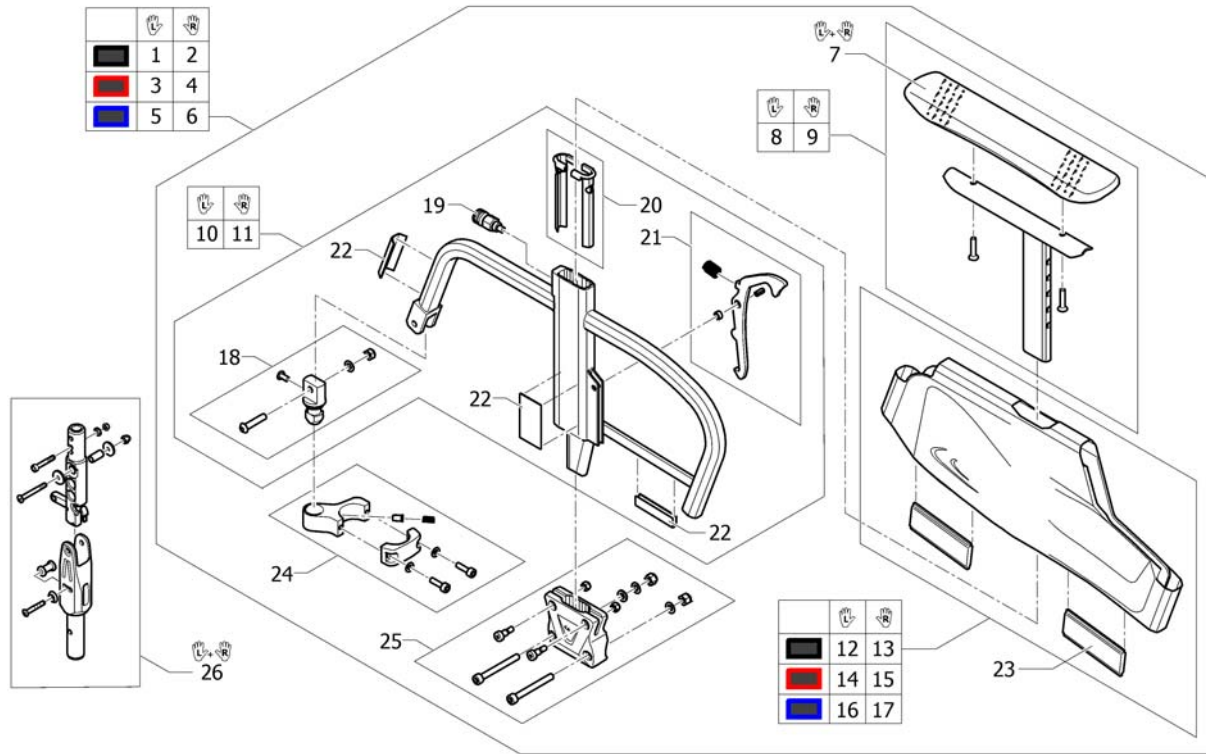

Siderest locking, height adjustable, flip-back, removable

Pos.	Part number	Description	Valid from → until	Qty
1	SP1642881	Küschall armrest black contour, locking, height adjustable, flip-back, removable, complete, left		1
2	SP1642882	Küschall armrest black contour, locking, height adjustable, flip-back, removable, complete, right		1
3	SP1642883	Küschall armrest red contour, locking, height adjustable, flip-back, removable, complete, left		1
4	SP1642884	Küschall armrest red contour, locking, height adjustable, flip-back, removable, complete, right		1
5	SP1642885	Küschall armrest blue contour, locking, height adjustable, flip-back, removable, complete, left		1
6	SP1642886	Küschall armrest blue contour, locking, height adjustable, flip-back, removable, complete, right		1
7	SP1606410	Küschall armpad, narrow 280mm incl. screws, pair		1
8	SP1642887	Telescope with küschall armpad narrow 280mm, left		1
9	SP1642888	Telescope with küschall armpad narrow 280mm, right		1
10	SP1642889	Frame assembled left for küschall armrest		1
11	SP1642890	Frame assembled right for küschall armrest		1
12	SP1642891	Cover, black contour for küschall armrest, left		1
13	SP1642892	Cover, black contour for küschall armrest, right		1
14	SP1642893	Cover, red contour for küschall armrest, left		1
15	SP1642894	Cover, red contour for küschall armrest, right		1
16	SP1642895	Cover, blue contour for küschall armrest, left		1
17	SP1642896	Cover, blue contour for küschall armrest, right		1
18	SP1642897	Joint pin set for küschall armrest		1
19	SP1642898	Locking unit for telescope for küschall armrest		1
20	1579327	Guide part for side rest height adjustable, kit 20 Pcs.		1
21	SP1642899	Locking system for küschall armrest		1
22	SP1642900	Hook fastener band adhesive for küschall armrest		1
23	SP1642901	Hook fastener band double-side for küschall armrest		1
24	SP1642902	Fixation kit rear for küschall armrest		1
25	SP1642903	Fixation kit front for küschall armrest		1
26	SP1642904	Hinge kit to backrest foldable for küschall armrest, pair		1