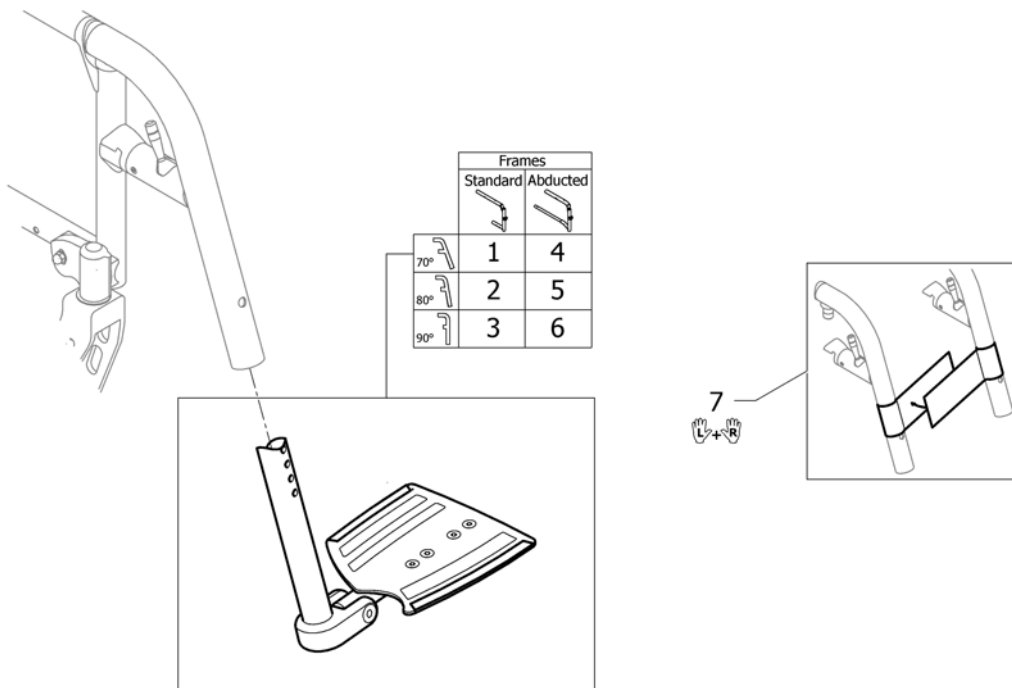

Pos.	Part number	Description	Valid from → until	Qty
1	-	Footrest carbon 2-pieces for swing away 70° on front frames standard		1
2	-	Footrest carbon 2-pieces for swing away 80° on front frames standard		1
3	-	Footrest carbon 2-pieces for swing away 90° on front frames standard		1
4	-	Footrest carbon 2-pieces for swing away 70° on front frames abducted		1
5	-	Footrest carbon 2-pieces for swing away 80° on front frames abducted		1
6	-	Footrest carbon 2-pieces for swing away 90° on front frames abducted		1
7	1536082	Calf strap 2-pcs complete		1