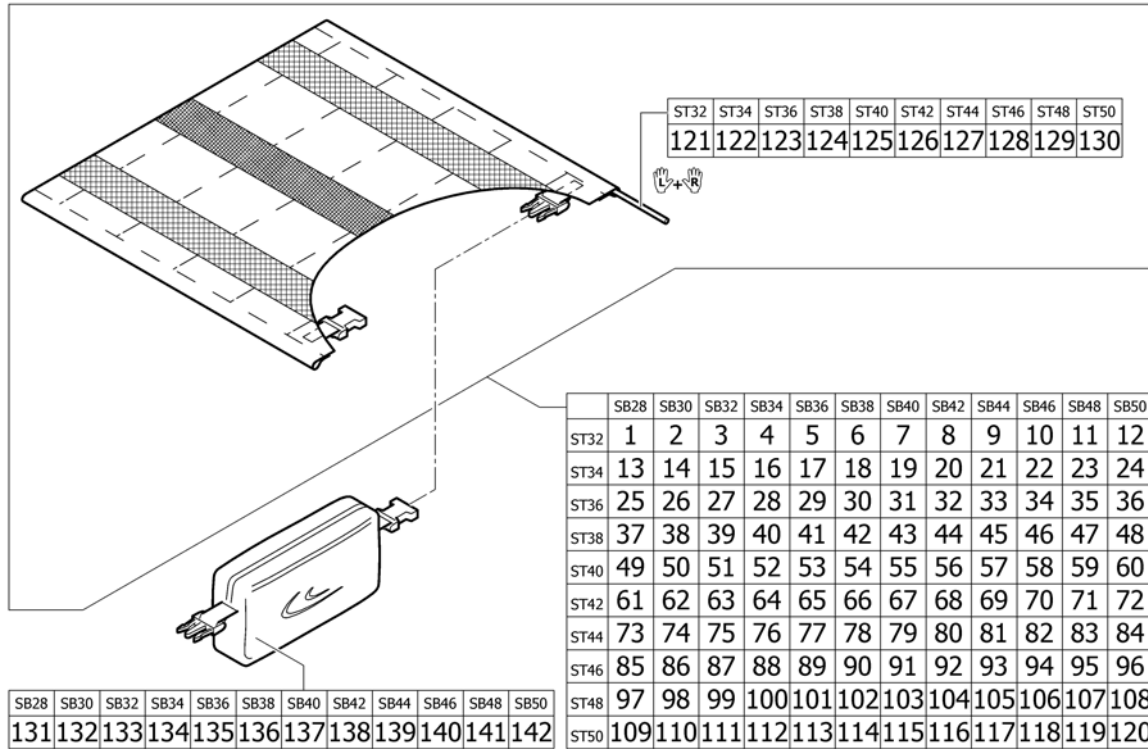

Seat cover with 2 Velcro bands (rough band) for seat bag

Pos.	Part number	Description	Valid from → until	Qty
1	1578661	Seat cover SB28 ST32 for seat bag with 2 Velcro bands (rough band)		1
2	1578662	Seat cover SB30 ST32 for seat bag with 2 Velcro bands (rough band)		1
3	1578663	Seat cover SB32 ST32 for seat bag with 2 Velcro bands (rough band)		1
4	1578664	Seat cover SB34 ST32 for seat bag with 2 Velcro bands (rough band)		1
5	1578665	Seat cover SB36 ST32 for seat bag with 2 Velcro bands (rough band)		1
6	1578666	Seat cover SB38 ST32 for seat bag with 2 Velcro bands (rough band)		1
7	1578667	Seat cover SB40 ST32 for seat bag with 2 Velcro bands (rough band)		1
8	1578668	Seat cover SB42 ST32 for seat bag with 2 Velcro bands (rough band)		1
9	1578669	Seat cover SB44 ST32 for seat bag with 2 Velcro bands (rough band)		1
10	1578670	Seat cover SB46 ST32 for seat bag with 2 Velcro bands (rough band)		1
11	1578671	Seat cover SB48 ST32 for seat bag with 2 Velcro bands (rough band)		1
12	1578672	Seat cover SB50 ST32 for seat bag with 2 Velcro bands (rough band)		1
13	1578673	Seat cover SB28 ST34 for seat bag with 2 Velcro bands (rough band)		1
14	1578674	Seat cover SB30 ST34 for seat bag with 2 Velcro bands (rough band)		1
15	1578675	Seat cover SB32 ST34 for seat bag with 2 Velcro bands (rough band)		1
16	1578676	Seat cover SB34 ST34 for seat bag with 2 Velcro bands (rough band)		1
17	1578677	Seat cover SB36 ST34 for seat bag with 2 Velcro bands (rough band)		1
18	1578678	Seat cover SB38 ST34 for seat bag with 2 Velcro bands (rough band)		1
19	1578679	Seat cover SB40 ST34 for seat bag with 2 Velcro bands (rough band)		1
20	1578680	Seat cover SB42 ST34 for seat bag with 2 Velcro bands (rough band)		1
21	1578681	Seat cover SB44 ST34 for seat bag with 2 Velcro bands (rough band)		1
22	1578682	Seat cover SB46 ST34 for seat bag with 2 Velcro bands (rough band)		1
23	1578683	Seat cover SB48 ST34 for seat bag with 2 Velcro bands (rough band)		1
24	1578684	Seat cover SB50 ST34 for seat bag with 2 Velcro bands (rough band)		1
25	1578685	Seat cover SB28 ST36 for seat bag with 2 Velcro bands (rough band)		1
26	1578686	Seat cover SB30 ST36 for seat bag with 2 Velcro bands (rough band)		1
27	1578687	Seat cover SB32 ST36 for seat bag with 2 Velcro bands (rough band)		1
28	1578688	Seat cover SB34 ST36 for seat bag with 2 Velcro bands (rough band)		1
29	1578689	Seat cover SB36 ST36 for seat bag with 2 Velcro bands (rough band)		1
30	1578690	Seat cover SB38 ST36 for seat bag with 2 Velcro bands (rough band)		1
31	1578691	Seat cover SB40 ST36 for seat bag with 2 Velcro bands (rough band)		1