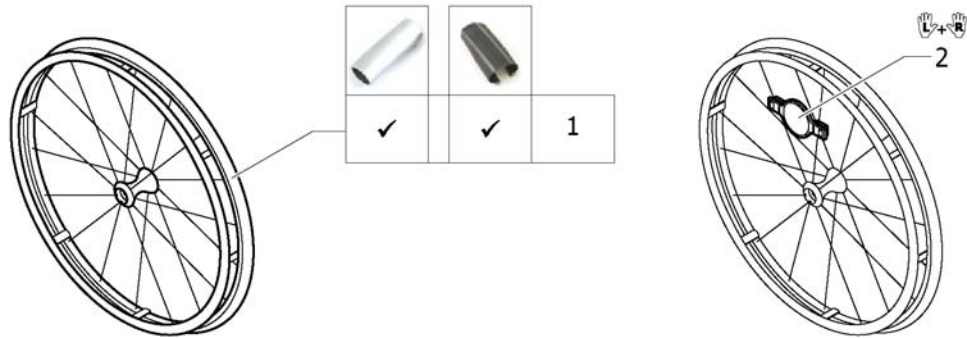

Ultra-light fibre wheel

Pos.	Part number	Description	Valid from → until	Qty
1	1578804	Ultra-light fibre wheel with tyre Schwalbe One <i>Replaces 1547628</i>	2013-11-20 → 2013-12-31	2
2	1571088	Spoke reflection for Spinergy wheel, pair <i>Replaces 1451931</i>		1