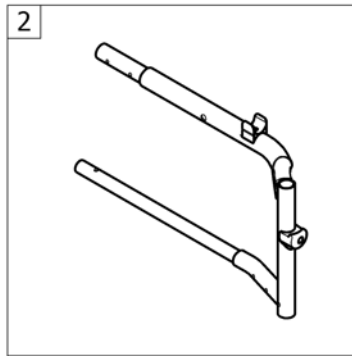

CHASSIS

Pos.	Part number	Description	Valid from → until	Qty
1	-	Front frames standard		1
2	-	Front frames abducted		1
3	-	Cross brace single, SB28-42		1
4	-	Cross brace double, SB44-50		1
5	-	Rear frames		1
6	-	Rear wheel fixation		1