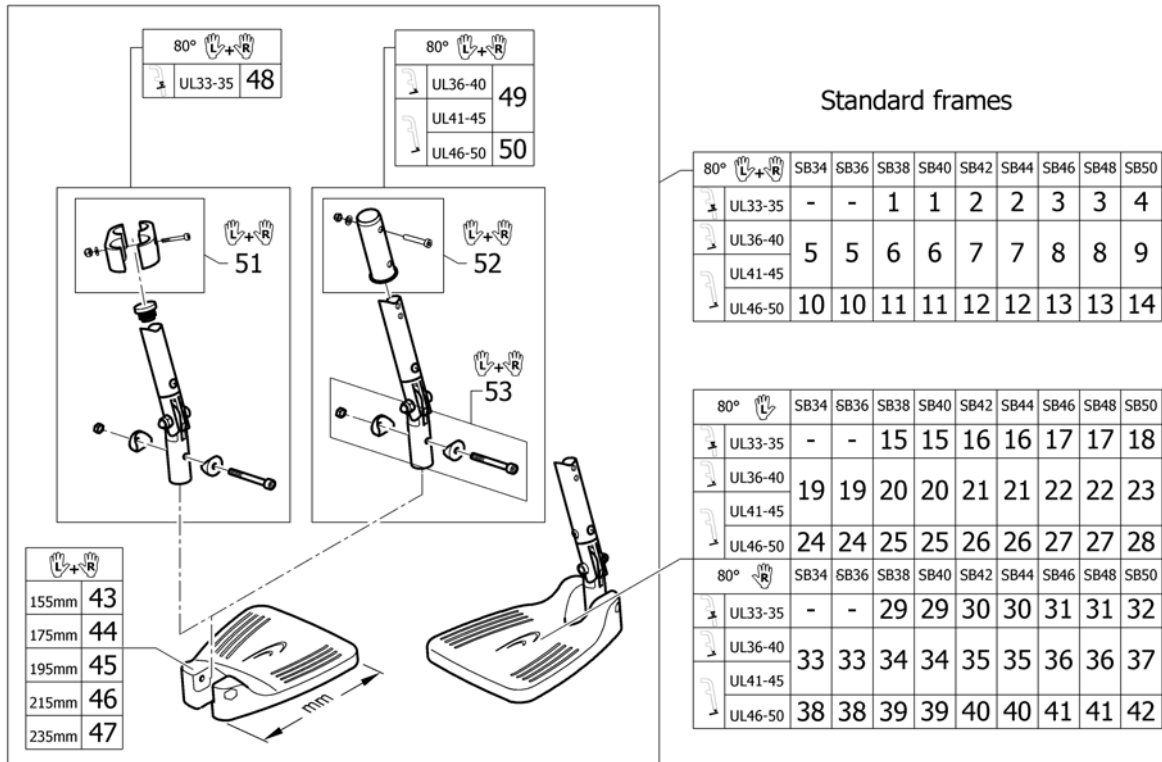

Footrest 2-pieces, angle adjustable for swing away 80° on front frames standard

Pos.	Part number	Description	Valid from → until	Qty
1	1550325	Footrest 2-pc. angle adjustable 155mm, high mounted, pair, complete		1
2	1550326	Footrest 2-pc. angle adjustable 175mm, high mounted, pair, complete		1
3	1550327	Footrest 2-pc. angle adjustable 195mm, high mounted, pair, complete		1
4	1550328	Footrest 2-pc. angle adjustable 215mm, high mounted, pair, complete		1
5	1550330	Footrest 2-pc. angle adjustable 155mm, short, pair, complete		1
6	1550331	Footrest 2-pc. angle adjustable 175mm, short, pair, complete		1
7	1550332	Footrest 2-pc. angle adjustable 195mm, short, pair, complete		1
8	1550333	Footrest 2-pc. angle adjustable 215mm, short, pair, complete		1
9	1550334	Footrest 2-pc. angle adjustable 235mm, short, pair, complete		1
10	1550335	Footrest 2-pc. angle adjustable 155mm, long, pair, complete		1
11	1550336	Footrest 2-pc. angle adjustable 175mm, long, pair, complete		1
12	1550337	Footrest 2-pc. angle adjustable 195mm, long, pair, complete		1
13	1550338	Footrest 2-pc. angle adjustable 215mm, long, pair, complete		1
14	1550339	Footrest 2-pc. angle adjustable 235mm, long, pair, complete		1
15	1550340	Footrest 2-pc. angle adjustable 155mm, high mounted, left, complete		1
16	1550341	Footrest 2-pc. angle adjustable 175mm, high mounted, left, complete		1
17	1550451	Footrest 2-pc. angle adjustable 195mm, high mounted, left, complete		1
18	1550452	Footrest 2-pc. angle adjustable 215mm, high mounted, left, complete		1
19	1550454	Footrest 2-pc. angle adjustable 155mm, short, left, complete		1
20	1550455	Footrest 2-pc. angle adjustable 175mm, short, left, complete		1
21	1550456	Footrest 2-pc. angle adjustable 195mm, short, left, complete		1
22	1550457	Footrest 2-pc. angle adjustable 215mm, short, left, complete		1
23	1550458	Footrest 2-pc. angle adjustable 235mm, short, left, complete		1
24	1550459	Footrest 2-pc. angle adjustable 155mm, long, left, complete		1
25	1550460	Footrest 2-pc. angle adjustable 175mm, long, left, complete		1
26	1550461	Footrest 2-pc. angle adjustable 195mm, long, left, complete		1
27	1550462	Footrest 2-pc. angle adjustable 215mm, long, left, complete		1
28	1550463	Footrest 2-pc. angle adjustable 235mm, long, left, complete		1
29	1550464	Footrest 2-pc. angle adjustable 155mm, high mounted, right, complete		1
30	1550465	Footrest 2-pc. angle adjustable 175mm, high mounted, right, complete		1
31	1550466	Footrest 2-pc. angle adjustable 195mm, high mounted, right, complete		1