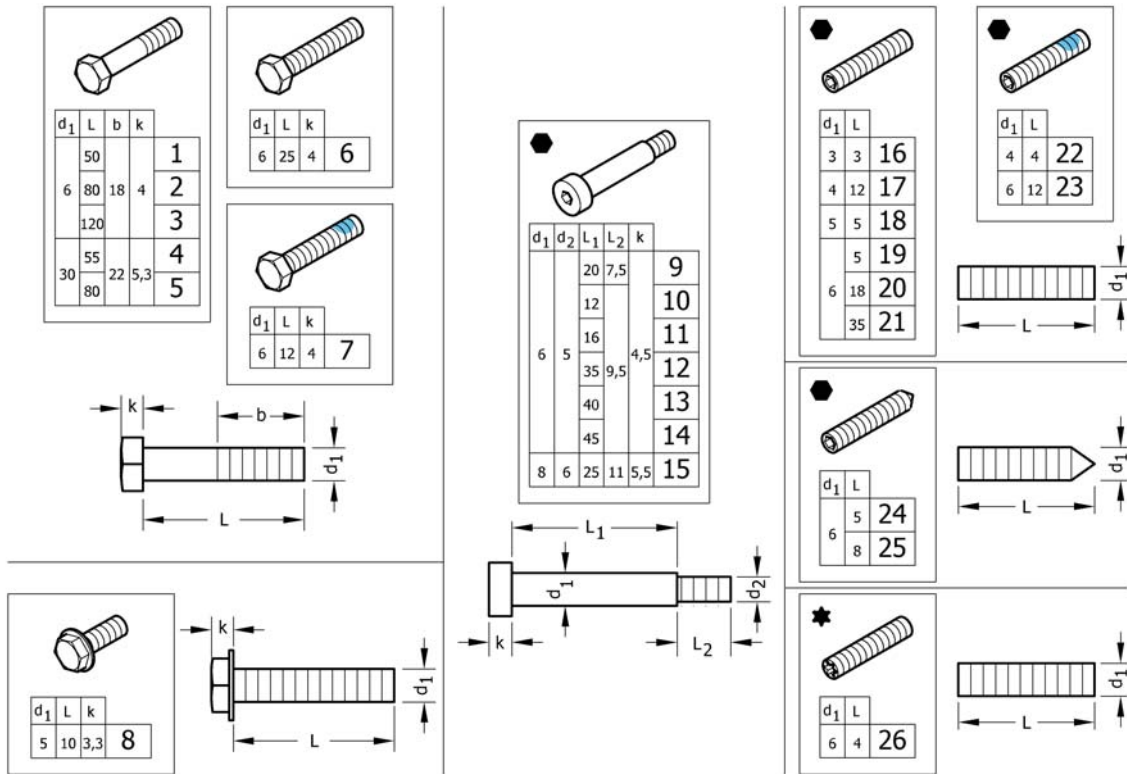

Hex-head screws, diverse, ...

Pos.	Part number	Description	Valid from → until	Qty
1	1579276	Hex head bolts partially threaded, Black, M6x50, kit 10 Pcs. <i>Replaces 101.1134 (10x)</i>		1
2	1579277	Hex head bolts partially threaded, Black, M6x80, kit 10 Pcs. <i>Replaces 1438508 (10x)</i>		1
3	1579278	Hex head bolts partially threaded, Black, M6x120, kit 10 Pcs. <i>Replaces 1438509 (10x)</i>		1
4	1579279	Hex head bolts partially threaded, Black, M8x55, kit 10 Pcs. <i>Replaces 101.1174 (10x)</i>		1
5	1579280	Hex head bolts partially threaded, Black, M8x80, kit 10 Pcs. <i>Replaces 101.1179 (10x)</i>		1
6	1579281	Hex head screws fully threaded, Black, M6x25, kit 10 Pcs. <i>Replaces 1437299 (10x)</i>		1
7	1579282	Hex head screws fully threaded, Black, TufLok, M6x12, kit 10 Pcs. <i>Replaces 1564245 (10x)</i>		1
8	1579283	Hex flange head machine screws with flangeBlack, M5x10, kit 10 Pcs. <i>Replaces 107.1014 (10x)</i>		1
9	1579295	Hex socket head shoulder bolts, Black, Ø6x20 / M5, kit 4 Pcs. <i>Replaces 1488934-0003 (4x)</i>		1
10	1579296	Hex socket head shoulder bolts, Black, Ø6x12 / M5, kit 4 Pcs. <i>Replaces 1564246 (4x)</i>		1
11	1579297	Hex socket head shoulder bolts, Black, Ø6x16 / M5, kit 4 Pcs. <i>Replaces 1529291 (4x)</i>		1
12	1579298	Hex socket head shoulder bolts, Black, Ø6x35 / M5, kit 4 Pcs. <i>Replaces 1496034 (4x)</i>		1
13	1579299	Hex socket head shoulder bolts, Black, Ø6x40 / M5, kit 4 Pcs. <i>Replaces 107.1023 (4x)</i>		1
14	1579300	Hex socket head shoulder bolts, Black, Ø6x45 / M5, kit 4 Pcs. <i>Replaces 1496030 (4x)</i>		1
15	1579301	Hex socket head shoulder bolts, Black, Ø8x25 / M6, kit 4 Pcs. <i>Replaces ZM008252A (4x)</i>		1
16	1579284	Hex socket set screws with flat point, Black, M3x3, kit 25 Pcs. <i>Replaces 116.1001 (25x)</i>		1
17	1579285	Hex socket set screws with flat point, Black, M4x12, kit 25 Pcs. <i>Replaces 116.1046 (25x)</i>		1
18	1579286	Hex socket set screws with flat point, zinc plated blue, M5x5, kit 25 Pcs. <i>Replaces 116.1081 (25x)</i>		1