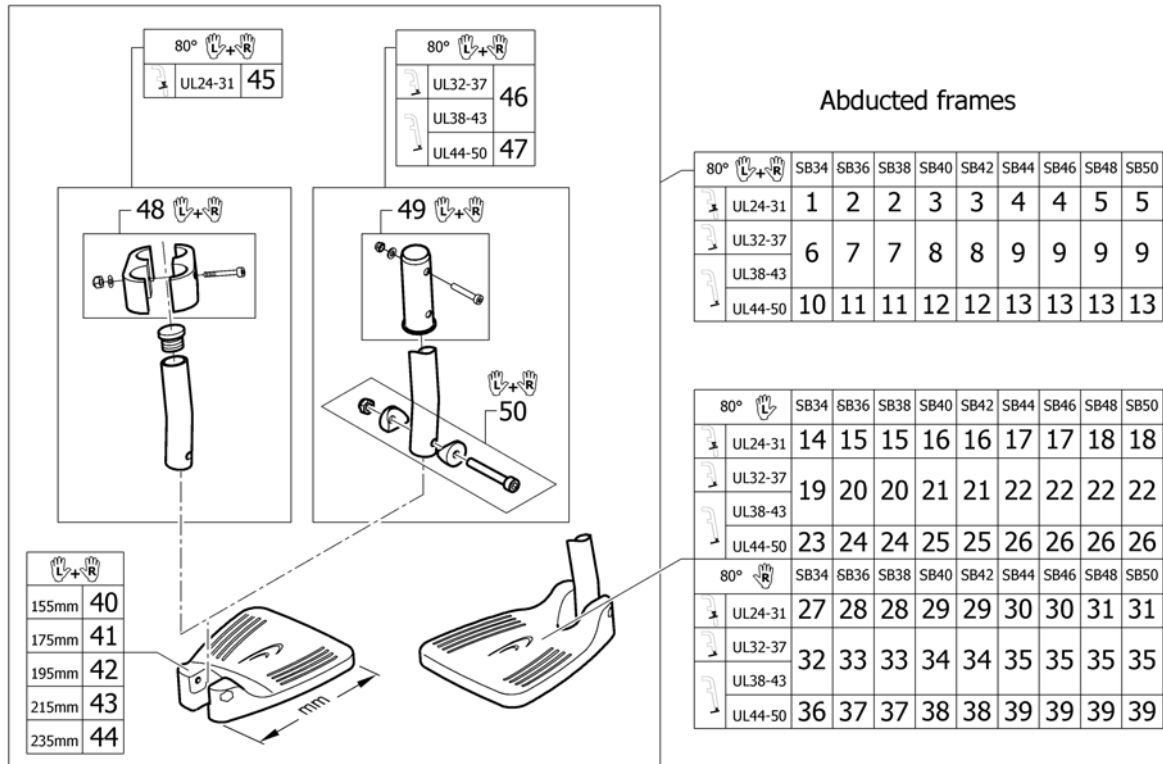

Footrest 2-pieces for swing away 80° on front frames abducted

Pos.	Part number	Description	Valid from → until	Qty
1	1544821	Footrest 2-pc. 155mm, for frame 70° & 80° high mounted, pair, complete		1
2	1544822	Footrest 2-pc. 175mm, for frame 70° & 80° high mounted, pair, complete		1
3	1544823	Footrest 2-pc. 195mm, for frame 70° & 80° high mounted, pair, complete		1
4	1544824	Footrest 2-pc. 215mm, for frame 70° & 80° high mounted, pair, complete		1
5	1544825	Footrest 2-pc. 235mm, for frame 70° & 80° high mounted, pair, complete		1
6	1544827	Footrest 2-pc. 175mm, for frame 70° & 80° short, pair, complete		1
7	1544828	Footrest 2-pc. 195mm, for frame 70° & 80° short, pair, complete		1
8	1544906	Footrest 2-pc. 215mm, for frame 70° & 80° short, pair, complete		1
9	1544907	Footrest 2-pc. 235mm, for frame 70° & 80° short, pair, complete		1
10	1544909	Footrest 2-pc. 175mm, for frame 70° & 80° long, pair, complete		1
11	1544910	Footrest 2-pc. 195mm, for frame 70° & 80° long, pair, complete		1
12	1544911	Footrest 2-pc. 215mm, for frame 70° & 80° long, pair, complete		1
13	1544912	Footrest 2-pc. 235mm, for frame 70° & 80° long, pair, complete		1
14	1544913	Footrest 2-pc. 155mm, for frame 70° & 80° high mounted, left, complete		1
15	1544914	Footrest 2-pc. 175mm, for frame 70° & 80° high mounted, left, complete		1
16	1544915	Footrest 2-pc. 195mm, for frame 70° & 80° high mounted, left, complete		1
17	1544916	Footrest 2-pc. 215mm, for frame 70° & 80° high mounted, left, complete		1
18	1544917	Footrest 2-pc. 235mm, for frame 70° & 80° high mounted, left, complete		1
19	1545358	Footrest 2-pc. 175mm, for frame 70° & 80° short, left, complete		1
20	1545359	Footrest 2-pc. 195mm, for frame 70° & 80° short, left, complete		1
21	1545360	Footrest 2-pc. 215mm, for frame 70° & 80° short, left, complete		1
22	1545361	Footrest 2-pc. 235mm, for frame 70° & 80° short, left, complete		1
23	1545363	Footrest 2-pc. 175mm, for frame 70° & 80° long, left, complete		1
24	1545364	Footrest 2-pc. 195mm, for frame 70° & 80° long, left, complete		1
25	1545365	Footrest 2-pc. 215mm, for frame 70° & 80° long, left, complete		1
26	1545366	Footrest 2-pc. 235mm, for frame 70° & 80° long, left, complete		1
27	1545367	Footrest 2-pc. 155mm, for frame 70° & 80° high mounted, right, complete		1
28	1545368	Footrest 2-pc. 175mm, for frame 70° & 80° high mounted, right, complete		1
29	1545369	Footrest 2-pc. 195mm, for frame 70° & 80° high mounted, right, complete		1
30	1545370	Footrest 2-pc. 215mm, for frame 70° & 80° high mounted, right, complete		1
31	1545371	Footrest 2-pc. 235mm, for frame 70° & 80° high mounted, right, complete		1