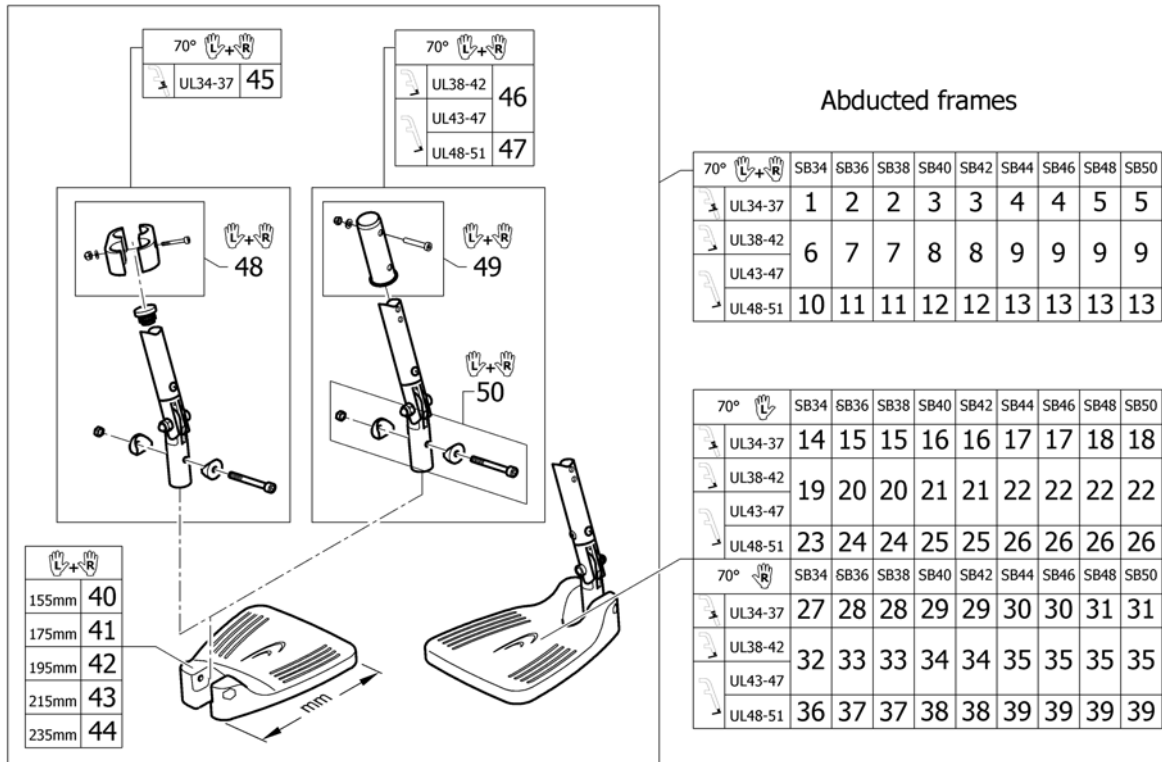

Footrest 2-pieces, angle adjustable for swing away 70° on front frames abducted

Pos.	Part number	Description	Valid from → until	Qty
1	1550325	Footrest 2-pc. angle adjustable 155mm, high mounted, pair, complete		1
2	1550326	Footrest 2-pc. angle adjustable 175mm, high mounted, pair, complete		1
3	1550327	Footrest 2-pc. angle adjustable 195mm, high mounted, pair, complete		1
4	1550328	Footrest 2-pc. angle adjustable 215mm, high mounted, pair, complete		1
5	1550329	Footrest 2-pc. angle adjustable 235mm, high mounted, pair, complete		1
6	1550331	Footrest 2-pc. angle adjustable 175mm, short, pair, complete		1
7	1550332	Footrest 2-pc. angle adjustable 195mm, short, pair, complete		1
8	1550333	Footrest 2-pc. angle adjustable 215mm, short, pair, complete		1
9	1550334	Footrest 2-pc. angle adjustable 235mm, short, pair, complete		1
10	1550336	Footrest 2-pc. angle adjustable 175mm, long, pair, complete		1
11	1550337	Footrest 2-pc. angle adjustable 195mm, long, pair, complete		1
12	1550338	Footrest 2-pc. angle adjustable 215mm, long, pair, complete		1
13	1550339	Footrest 2-pc. angle adjustable 235mm, long, pair, complete		1
14	1550340	Footrest 2-pc. angle adjustable 155mm, high mounted, left, complete		1
15	1550341	Footrest 2-pc. angle adjustable 175mm, high mounted, left, complete		1
16	1550451	Footrest 2-pc. angle adjustable 195mm, high mounted, left, complete		1
17	1550452	Footrest 2-pc. angle adjustable 215mm, high mounted, left, complete		1
18	1550453	Footrest 2-pc. angle adjustable 235mm, high mounted, left, complete		1
19	1550455	Footrest 2-pc. angle adjustable 175mm, short, left, complete		1
20	1550456	Footrest 2-pc. angle adjustable 195mm, short, left, complete		1
21	1550457	Footrest 2-pc. angle adjustable 215mm, short, left, complete		1
22	1550458	Footrest 2-pc. angle adjustable 235mm, short, left, complete		1
23	1550460	Footrest 2-pc. angle adjustable 175mm, long, left, complete		1
24	1550461	Footrest 2-pc. angle adjustable 195mm, long, left, complete		1
25	1550462	Footrest 2-pc. angle adjustable 215mm, long, left, complete		1
26	1550463	Footrest 2-pc. angle adjustable 235mm, long, left, complete		1
27	1550464	Footrest 2-pc. angle adjustable 155mm, high mounted, right, complete		1
28	1550465	Footrest 2-pc. angle adjustable 175mm, high mounted, right, complete		1
29	1550466	Footrest 2-pc. angle adjustable 195mm, high mounted, right, complete		1
30	1550467	Footrest 2-pc. angle adjustable 215mm, high mounted, right, complete		1
31	1550468	Footrest 2-pc. angle adjustable 235mm, high mounted, right, complete		1