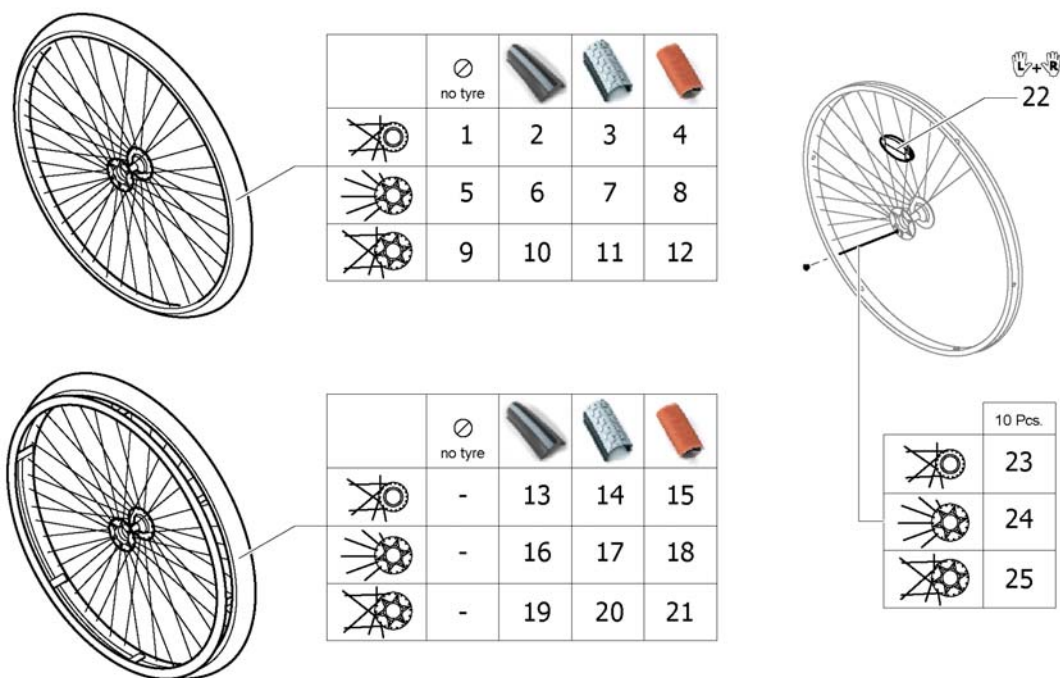

22" Küschall rear wheels complete

Pos.	Part number	Description	Valid from → until	Qty
5	1559082-0407	Rear wheel 22" Starec R, colourless, without handrim, without tyre	2009-10-01 → 2014-12-31	2
5	1559082-0001	Rear wheel 22" Starec R, chrome, without handrim, without tyre	2011-07-01 → 2014-12-31	2
5	1559082-0182	Rear wheel 22" Starec R, champagne, without handrim, without tyre	2013-01-01 → 2014-12-31	2
5	1559082-0183	Rear wheel 22" Starec R, olive, without handrim, without tyre	2013-01-01 → 2014-12-31	2
5	1559082-0400	Rear wheel 22" Starec R, tecno, without handrim, without tyre	2009-10-01 → 2014-12-31	2
5	1559082-0401	Rear wheel 22" Starec R, lemon, without handrim, without tyre	2009-10-01 → 2012-12-31	2
5	1559082-0402	Rear wheel 22" Starec R, apricot, without handrim, without tyre	2009-10-01 → 2012-12-31	2
5	1559082-0404	Rear wheel 22" Starec R, b-blue, without handrim, without tyre	2009-10-01 → 2014-12-31	2
5	1559082-0440	Rear wheel 22" Starec R, comet red, without handrim, without tyre	2009-10-01 → 2014-12-31	2
5	1559082-0441	Rear wheel 22" Starec R, arctic blue, without handrim, without tyre	2009-10-01 → 2014-12-31	2
5	1559082-0444	Rear wheel 22" Starec R, copper glaze, without handrim, without tyre	2009-10-01 → 2014-12-31	2
6	SP1601740	Rear wheel 22", Starec hub R, without handrim, Rightrun black/grey <i>Replaces 904.1195</i>	2009-10-01 → 2014-12-31	2
7	904.1158	Rear wheel 22", Starec hub R, without handrim, Tread	2009-10-01 → 2014-12-31	2
9	1559083-0407	Rear wheel 22", Starec X, colourless, without handrim, without tyre		2
9	1559083-0001	Rear wheel 22", Starec X, chrome, without handrim, without tyre	2011-07-01 →	2
9	1559083-0182	Rear wheel 22", Starec X, champagne, without handrim, without tyre	2013-01-01 →	2
9	1559083-0183	Rear wheel 22" Starec X, olive, without handrim, without tyre	2013-01-01 →	2
9	1559083-0400	Rear wheel 22" Starec X, Tecno, without handrim, without tyre		2
9	1559083-0401	Rear wheel 22" Starec X, Lemon, without handrim, without tyre	2009-10-01 → 2012-12-31	2