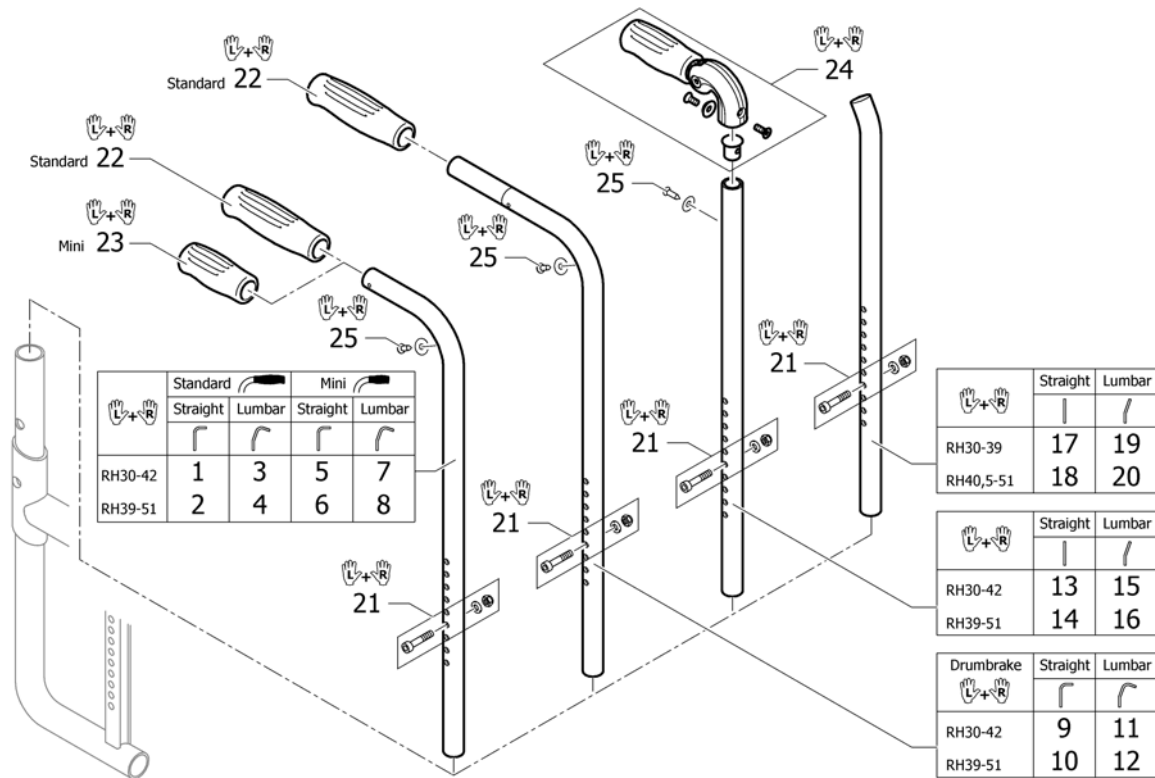

Push handles for backrest standard

Pos.	Part number	Description	Valid from → until	Qty
1	1540072	Push handles standard, short, pair		1
2	1540073	Push handles standard, medium, pair		1
3	1540074	Push handles standard lumbar short, pair		1
4	1540075	Push handles standard lumbar medium, pair		1
5	1540076	Push handles mini, short, pair		1
6	1540077	Push handles mini, medium, pair		1
7	1540078	Push handles mini lumbar short, pair		1
8	1540079	Push handles mini lumbar medium, pair		1
9	1540084	Push handles short to drum brake, pair		1
10	1540085	Push handles medium to drum brake, pair		1
11	1540086	Push handles lumbar short to drum brake, pair		1
12	1540087	Push handles lumbar medium to drum brake, pair		1
13	1540080	Backrest tube straight short to foldable push handles, pair		1
14	1540081	Backrest tube straight medium to foldable push handles, pair		1
15	1540082	Backrest tube lumbar short to foldable push handles, pair		1
16	1540083	Backrest tube lumbar medium to foldable push handles, pair		1
17	1540089	Backrest tubes L without push handles, pair		1
18	1540090	Backrest tubes XL without push handles, pair		1
19	1540091	Backrest tubes lumbar L without push handles, pair		1
20	1540092	Backrest tubes lumbar XL without push handles, pair		1
21	1540088	Fixation kit to backrest tube		1
22	1507734	Handle black, pair		1
23	1525126	Handle black, mini, pair		1
24	1507733	Push handles foldable, pair		1
25	1432083	Fixation kit for backrest band		1