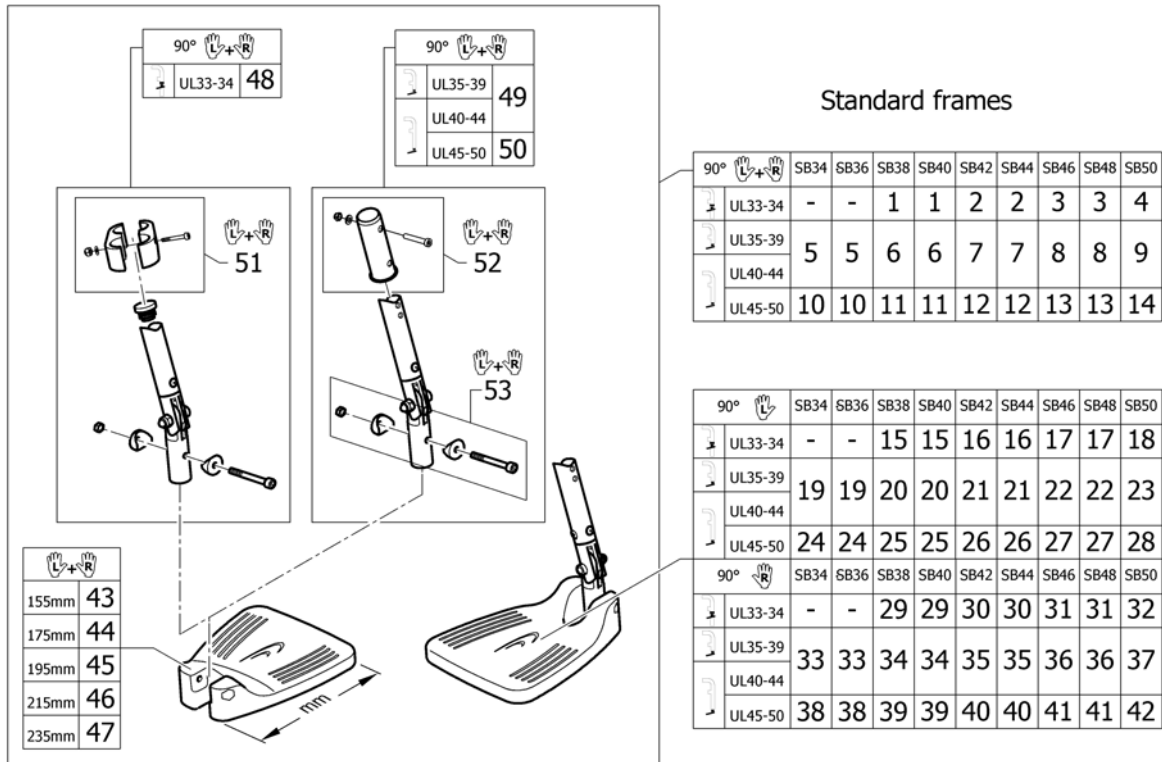

Footrest 2-pieces, angle adjustable for swing away 90° on front frames standard

Pos.	Part number	Description	Valid from → until	Qty
1	1550325	Footrest 2-pc. angle adjustable 155mm, high mounted, pair, complete		1
2	1550326	Footrest 2-pc. angle adjustable 175mm, high mounted, pair, complete		1
3	1550327	Footrest 2-pc. angle adjustable 195mm, high mounted, pair, complete		1
4	1550328	Footrest 2-pc. angle adjustable 215mm, high mounted, pair, complete		1
5	1550330	Footrest 2-pc. angle adjustable 155mm, short, pair, complete		1
6	1550331	Footrest 2-pc. angle adjustable 175mm, short, pair, complete		1
7	1550332	Footrest 2-pc. angle adjustable 195mm, short, pair, complete		1
8	1550333	Footrest 2-pc. angle adjustable 215mm, short, pair, complete		1
9	1550334	Footrest 2-pc. angle adjustable 235mm, short, pair, complete		1
10	1550335	Footrest 2-pc. angle adjustable 155mm, long, pair, complete		1
11	1550336	Footrest 2-pc. angle adjustable 175mm, long, pair, complete		1
12	1550337	Footrest 2-pc. angle adjustable 195mm, long, pair, complete		1
13	1550338	Footrest 2-pc. angle adjustable 215mm, long, pair, complete		1
14	1550339	Footrest 2-pc. angle adjustable 235mm, long, pair, complete		1
15	1550340	Footrest 2-pc. angle adjustable 155mm, high mounted, left, complete		1
16	1550341	Footrest 2-pc. angle adjustable 175mm, high mounted, left, complete		1
17	1550451	Footrest 2-pc. angle adjustable 195mm, high mounted, left, complete		1
18	1550452	Footrest 2-pc. angle adjustable 215mm, high mounted, left, complete		1
19	1550454	Footrest 2-pc. angle adjustable 155mm, short, left, complete		1
20	1550455	Footrest 2-pc. angle adjustable 175mm, short, left, complete		1
21	1550456	Footrest 2-pc. angle adjustable 195mm, short, left, complete		1
22	1550457	Footrest 2-pc. angle adjustable 215mm, short, left, complete		1
23	1550458	Footrest 2-pc. angle adjustable 235mm, short, left, complete		1
24	1550459	Footrest 2-pc. angle adjustable 155mm, long, left, complete		1
25	1550460	Footrest 2-pc. angle adjustable 175mm, long, left, complete		1
26	1550461	Footrest 2-pc. angle adjustable 195mm, long, left, complete		1
27	1550462	Footrest 2-pc. angle adjustable 215mm, long, left, complete		1
28	1550463	Footrest 2-pc. angle adjustable 235mm, long, left, complete		1
29	1550464	Footrest 2-pc. angle adjustable 155mm, high mounted, right, complete		1
30	1550465	Footrest 2-pc. angle adjustable 175mm, high mounted, right, complete		1
31	1550466	Footrest 2-pc. angle adjustable 195mm, high mounted, right, complete		1