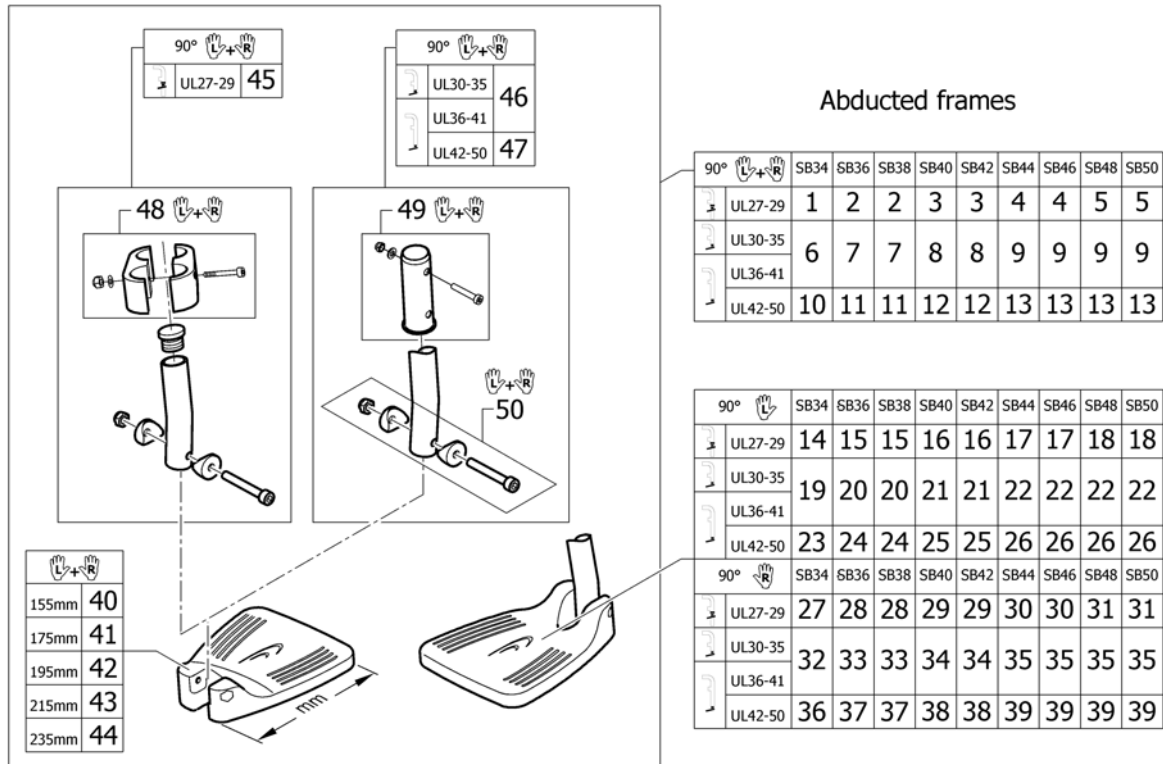

Footrest 2-pieces for swing away 90° on front frames abducted

Pos.	Part number	Description	Valid from → until	Qty
1	1545382	Footrest 2-pc. 155mm, for frame 90° high mounted, pair, complete		1
2	1545383	Footrest 2-pc. 175mm, for frame 90° high mounted, pair, complete		1
3	1545384	Footrest 2-pc. 195mm, for frame 90° high mounted, pair, complete		1
4	1545385	Footrest 2-pc. 215mm, for frame 90° high mounted, pair, complete		1
5	1545386	Footrest 2-pc. 235mm, for frame 90° high mounted, pair, complete		1
6	1545388	Footrest 2-pc. 175mm, for frame 90° short, pair, complete		1
7	1545389	Footrest 2-pc. 195mm, for frame 90° short, pair, complete		1
8	1545390	Footrest 2-pc. 215mm, for frame 90° short, pair, complete		1
9	1545391	Footrest 2-pc. 235mm, for frame 90° short, pair, complete		1
10	1545393	Footrest 2-pc. 175mm, for frame 90° long, pair, complete		1
11	1545394	Footrest 2-pc. 195mm, for frame 90° long, pair, complete		1
12	1545395	Footrest 2-pc. 215mm, for frame 90° long, pair, complete		1
13	1545396	Footrest 2-pc. 235mm, for frame 90° long, pair, complete		1
14	1545397	Footrest 2-pc. 155mm, for frame 90° high mounted, left, complete		1
15	1545398	Footrest 2-pc. 175mm, for frame 90° high mounted, left, complete		1
16	1545399	Footrest 2-pc. 195mm, for frame 90° high mounted, left, complete		1
17	1545400	Footrest 2-pc. 215mm, for frame 90° high mounted, left, complete		1
18	1545401	Footrest 2-pc. 235mm, for frame 90° high mounted, left, complete		1
19	1545403	Footrest 2-pc. 175mm, for frame 90° short, left, complete		1
20	1545404	Footrest 2-pc. 195mm, for frame 90° short, left, complete		1
21	1545405	Footrest 2-pc. 215mm, for frame 90° short, left, complete		1
22	1545406	Footrest 2-pc. 235mm, for frame 90° short, left, complete		1
23	1545408	Footrest 2-pc. 175mm, for frame 90° long, left, complete		1
24	1545409	Footrest 2-pc. 195mm, for frame 90° long, left, complete		1
25	1545410	Footrest 2-pc. 215mm, for frame 90° long, left, complete		1
26	1545411	Footrest 2-pc. 235mm, for frame 90° long, left, complete		1
27	1545412	Footrest 2-pc. 155mm, for frame 90° high mounted, right, complete		1
28	1545413	Footrest 2-pc. 175mm, for frame 90° high mounted, right, complete		1
29	1545414	Footrest 2-pc. 195mm, for frame 90° high mounted, right, complete		1
30	1545415	Footrest 2-pc. 215mm, for frame 90° high mounted, right, complete		1
31	1545416	Footrest 2-pc. 235mm, for frame 90° high mounted, right, complete		1