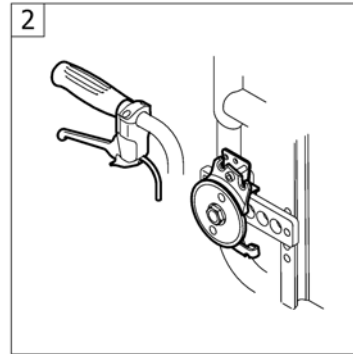

Pos.	Part number	Description	Valid from → until	Qty
1	-	Brakes		1
2	-	Drum brake		1