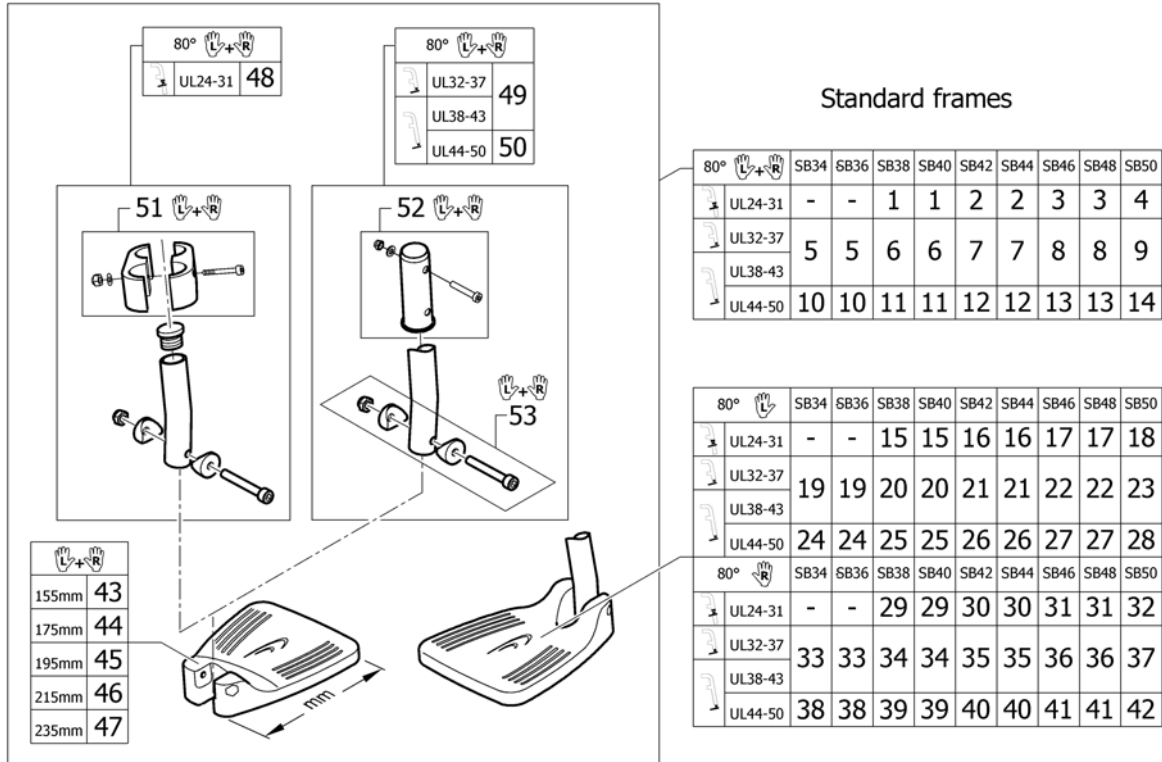

Footrest 2-pieces for swing away 80° on front frames standard

Pos.	Part number	Description	Valid from → until	Qty
1	1544821	Footrest 2-pc. 155mm, for frame 70° & 80° high mounted, pair, complete		1
2	1544822	Footrest 2-pc. 175mm, for frame 70° & 80° high mounted, pair, complete		1
3	1544823	Footrest 2-pc. 195mm, for frame 70° & 80° high mounted, pair, complete		1
4	1544824	Footrest 2-pc. 215mm, for frame 70° & 80° high mounted, pair, complete		1
5	1544826	Footrest 2-pc. 155mm, for frame 70° & 80° short, pair, complete		1
6	1544827	Footrest 2-pc. 175mm, for frame 70° & 80° short, pair, complete		1
7	1544828	Footrest 2-pc. 195mm, for frame 70° & 80° short, pair, complete		1
8	1544906	Footrest 2-pc. 215mm, for frame 70° & 80° short, pair, complete		1
9	1544907	Footrest 2-pc. 235mm, for frame 70° & 80° short, pair, complete		1
10	1544908	Footrest 2-pc. 155mm, for frame 70° & 80° long, pair, complete		1
11	1544909	Footrest 2-pc. 175mm, for frame 70° & 80° long, pair, complete		1
12	1544910	Footrest 2-pc. 195mm, for frame 70° & 80° long, pair, complete		1
13	1544911	Footrest 2-pc. 215mm, for frame 70° & 80° long, pair, complete		1
14	1544912	Footrest 2-pc. 235mm, for frame 70° & 80° long, pair, complete		1
15	1544913	Footrest 2-pc. 155mm, for frame 70° & 80° high mounted, left, complete		1
16	1544914	Footrest 2-pc. 175mm, for frame 70° & 80° high mounted, left, complete		1
17	1544915	Footrest 2-pc. 195mm, for frame 70° & 80° high mounted, left, complete		1
18	1544916	Footrest 2-pc. 215mm, for frame 70° & 80° high mounted, left, complete		1
19	1545357	Footrest 2-pc. 155mm, for frame 70° & 80° short, left, complete		1
20	1545358	Footrest 2-pc. 175mm, for frame 70° & 80° short, left, complete		1
21	1545359	Footrest 2-pc. 195mm, for frame 70° & 80° short, left, complete		1
22	1545360	Footrest 2-pc. 215mm, for frame 70° & 80° short, left, complete		1
23	1545361	Footrest 2-pc. 235mm, for frame 70° & 80° short, left, complete		1
24	1545362	Footrest 2-pc. 155mm, for frame 70° & 80° long, left, complete		1
25	1545363	Footrest 2-pc. 175mm, for frame 70° & 80° long, left, complete		1
26	1545364	Footrest 2-pc. 195mm, for frame 70° & 80° long, left, complete		1
27	1545365	Footrest 2-pc. 215mm, for frame 70° & 80° long, left, complete		1
28	1545366	Footrest 2-pc. 235mm, for frame 70° & 80° long, left, complete		1
29	1545367	Footrest 2-pc. 155mm, for frame 70° & 80° high mounted, right, complete		1
30	1545368	Footrest 2-pc. 175mm, for frame 70° & 80° high mounted, right, complete		1
31	1545369	Footrest 2-pc. 195mm, for frame 70° & 80° high mounted, right, complete		1