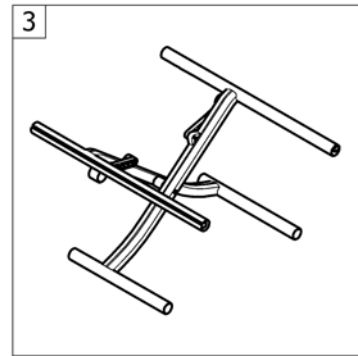

CHASSIS

Pos.	Part number	Description	Valid from → until	Qty
1	-	Front frames standard		1
2	-	Front frames abducted		1
3	-	Cross brace single, SB28-42		1
4	-	Cross brace double, SB44-50		1
5	-	Rear frames		1
6	-	Rear wheel fixation		1