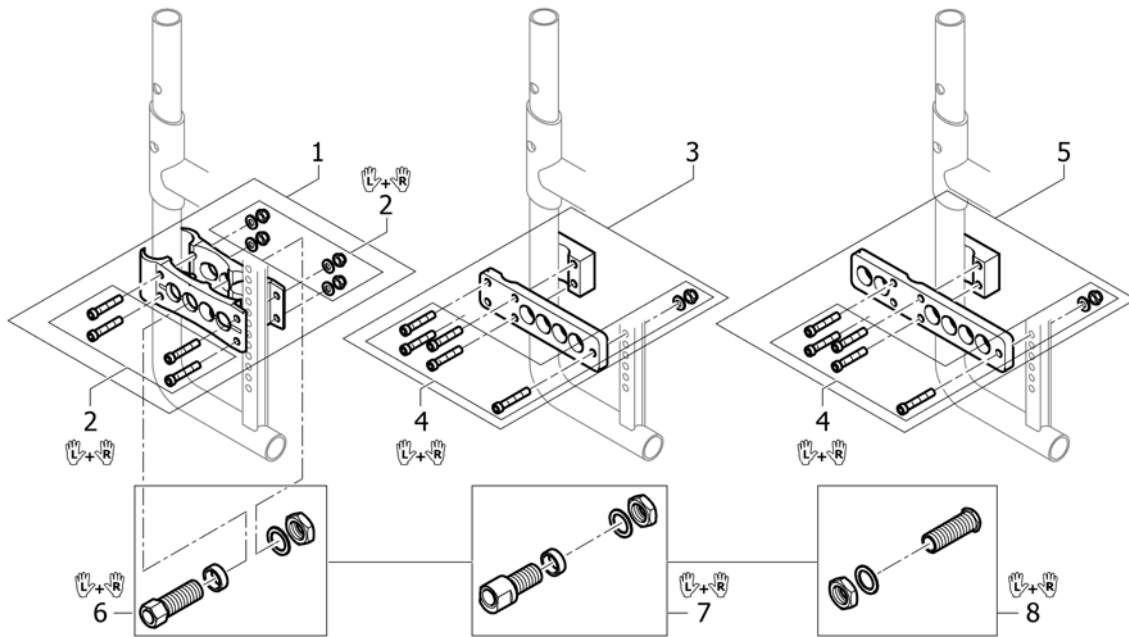

Rear wheel fixation

Pos.	Part number	Description	Valid from → until	Qty
1	1539962-0004	adapterplate set black		2
1	1539962-0001	adapterplate set chrome	2011-07-01 →	2
1	1539962-0182	adapterplate set Champagne	2013-01-01 →	2
1	1539962-0183	adapterplate set olive	2013-01-01 →	2
1	1539962-0400	adapterplate set Tecno		2
1	1539962-0401	adapterplate set Lemon	2009-10-01 → 2012-12-31	2
1	1539962-0402	adapterplate set Apricot	2009-10-01 → 2012-12-31	2
1	1539962-0404	adapterplate set B-Blue		2
1	1539962-0440	adapterplate set comet red		2
1	1539962-0441	adapterplate set arctic blue		2
1	1539962-0444	adapterplate set copper glaze		2
2	1539985	Fixation kit for adapter plate, standard		1
3	1539989	Adapterplate set for drumbrake or 4° with siderest		2
4	1539986	Fixation kit to adapter plate, drumbrake		1
5	1539990	Adapterplate set for Rearwhelextension		2
6	1556079	Adaptersleeve set 1°, pair <i>Replaces 1539987</i>		1
7	1539988	Adaptersleeve set 4°, pair		1
8	1527082	Adaptersleeve set 1° for siderest with desc function, pair		1