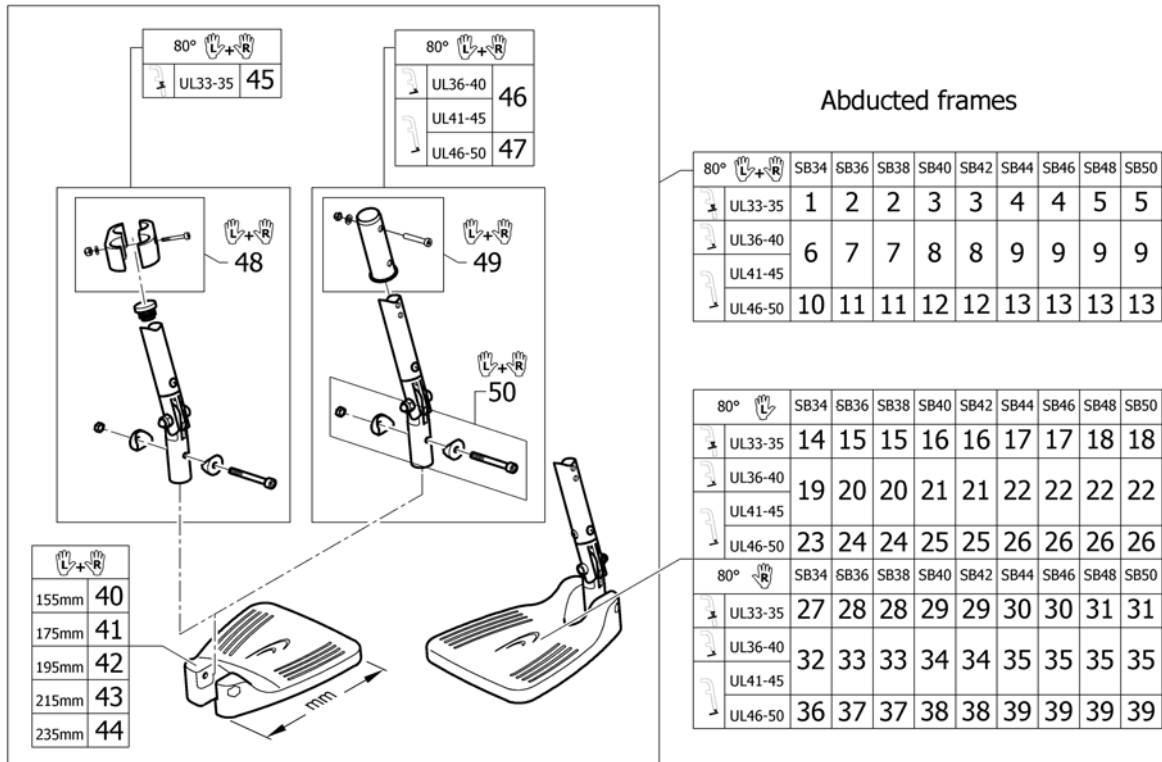

Footrest 2-pieces, angle adjustable for swing away 80° on front frames abducted

Pos.	Part number	Description	Valid from → until	Qty
1	1550325	Footrest 2-pc. angle adjustable 155mm, high mounted, pair, complete		1
2	1550326	Footrest 2-pc. angle adjustable 175mm, high mounted, pair, complete		1
3	1550327	Footrest 2-pc. angle adjustable 195mm, high mounted, pair, complete		1
4	1550328	Footrest 2-pc. angle adjustable 215mm, high mounted, pair, complete		1
5	1550329	Footrest 2-pc. angle adjustable 235mm, high mounted, pair, complete		1
6	1550331	Footrest 2-pc. angle adjustable 175mm, short, pair, complete		1
7	1550332	Footrest 2-pc. angle adjustable 195mm, short, pair, complete		1
8	1550333	Footrest 2-pc. angle adjustable 215mm, short, pair, complete		1
9	1550334	Footrest 2-pc. angle adjustable 235mm, short, pair, complete		1
10	1550336	Footrest 2-pc. angle adjustable 175mm, long, pair, complete		1
11	1550337	Footrest 2-pc. angle adjustable 195mm, long, pair, complete		1
12	1550338	Footrest 2-pc. angle adjustable 215mm, long, pair, complete		1
13	1550339	Footrest 2-pc. angle adjustable 235mm, long, pair, complete		1
14	1550340	Footrest 2-pc. angle adjustable 155mm, high mounted, left, complete		1
15	1550341	Footrest 2-pc. angle adjustable 175mm, high mounted, left, complete		1
16	1550451	Footrest 2-pc. angle adjustable 195mm, high mounted, left, complete		1
17	1550452	Footrest 2-pc. angle adjustable 215mm, high mounted, left, complete		1
18	1550453	Footrest 2-pc. angle adjustable 235mm, high mounted, left, complete		1
19	1550455	Footrest 2-pc. angle adjustable 175mm, short, left, complete		1
20	1550456	Footrest 2-pc. angle adjustable 195mm, short, left, complete		1
21	1550457	Footrest 2-pc. angle adjustable 215mm, short, left, complete		1
22	1550458	Footrest 2-pc. angle adjustable 235mm, short, left, complete		1
23	1550460	Footrest 2-pc. angle adjustable 175mm, long, left, complete		1
24	1550461	Footrest 2-pc. angle adjustable 195mm, long, left, complete		1
25	1550462	Footrest 2-pc. angle adjustable 215mm, long, left, complete		1
26	1550463	Footrest 2-pc. angle adjustable 235mm, long, left, complete		1
27	1550464	Footrest 2-pc. angle adjustable 155mm, high mounted, right, complete		1
28	1550465	Footrest 2-pc. angle adjustable 175mm, high mounted, right, complete		1
29	1550466	Footrest 2-pc. angle adjustable 195mm, high mounted, right, complete		1
30	1550467	Footrest 2-pc. angle adjustable 215mm, high mounted, right, complete		1
31	1550468	Footrest 2-pc. angle adjustable 235mm, high mounted, right, complete		1