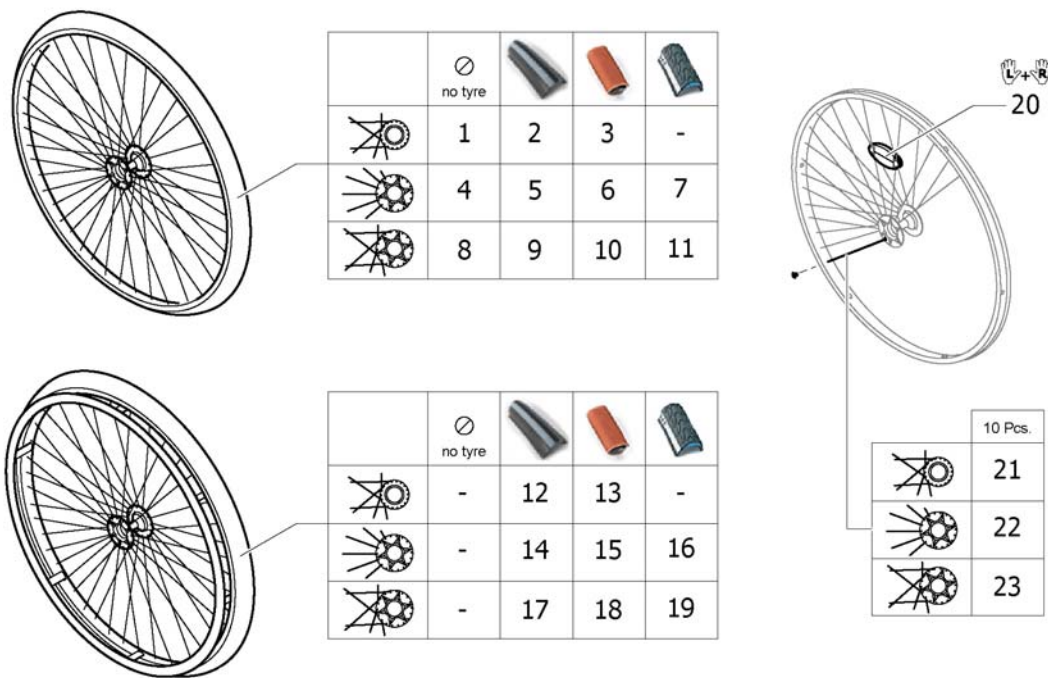

26" Küschall rear wheels complete

Pos.	Part number	Description	Valid from → until	Qty
4	1567098-0407	Rear wheel 26" Starec R, colourless, without handrim, without tyre <i>Replaces 904.1083</i>	2009-10-01 → 2014-12-31	2
4	1567098-0001	Rear wheel 26" Starec R, chrome, without handrim, without tyre <i>Replaces 904.1083-0001</i>	2011-07-01 → 2014-12-31	2
4	1567098-0182	Rear wheel 26" Starec R, champagne, without handrim, without tyre	2013-01-01 → 2014-12-31	2
4	1567098-0183	Rear wheel 26" Starec R, olive, without handrim, without tyre	2013-01-01 → 2014-12-31	2
4	1567098-0400	Rear wheel 26" Starec R, tecno, without handrim, without tyre <i>Replaces 904.1083.950</i>	2009-10-01 → 2014-12-31	2
4	1567098-0401	Rear wheel 26" Starec R, lemon, without handrim, without tyre <i>Replaces 904.1083.951</i>	2009-10-01 → 2012-12-31	2
4	1567098-0402	Rear wheel 26" Starec R, apricot, without handrim, without tyre <i>Replaces 904.1083.954</i>	2009-10-01 → 2012-12-31	2
4	1567098-0404	Rear wheel 26" Starec R, b-blue, without handrim, without tyre <i>Replaces 904.1083.957</i>	2009-10-01 → 2014-12-31	2
4	1567098-0440	Rear wheel 26" Starec R, comet red, without handrim, without tyre <i>Replaces 904.1083-0440</i>	2009-10-01 → 2014-12-31	2
4	1567098-0441	Rear wheel 26" Starec R, arctic blue, without handrim, without tyre <i>Replaces 904.1083-0441</i>	2009-10-01 → 2014-12-31	2
4	1567098-0444	Rear wheel 26" Starec R, copper glaze, without handrim, without tyre <i>Replaces 904.1083-0444</i>	2009-10-01 → 2014-12-31	2
5	SP1601748	Rear wheel 26", Starec hub R, without handrim, Rightrun black/grey <i>Replaces 904.1196</i>	2009-10-01 → 2014-12-31	2
6	904.1165	Rear wheel 26", Starec hub R, without handrim, indoor sports	2009-10-01 → 2017-12-31	2
7	1554401-0407	Rear wheel 26", Starec R, colourless, without handrim, marathon evolution	2009-10-01 → 2014-12-31	2