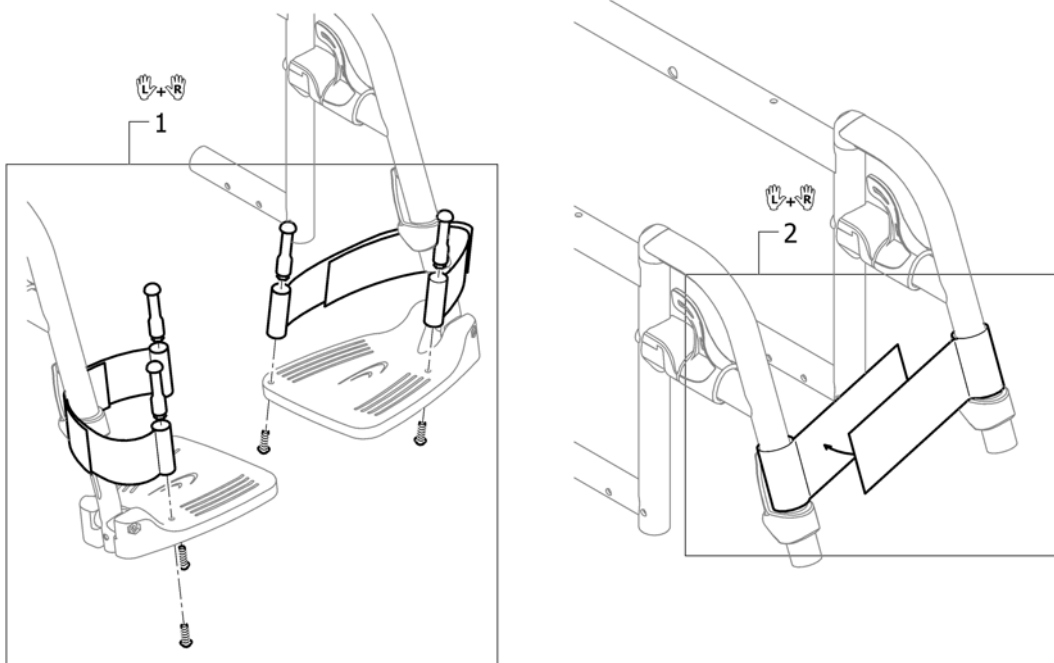

Footbands

Pos.	Part number	Description	Valid from → until	Qty
1	1437834	Heel loop kit short		1
2	1536082	Calf strap 2-pcs complete		1