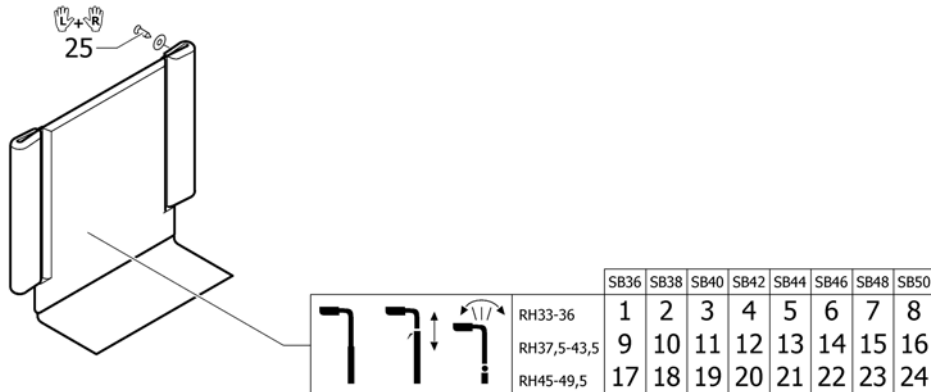

Back cover, standard

Pos.	Part number	Description	Valid from → until	Qty
1	1552084	Backrest cover SB36 medium		1
2	1552085	Backrest cover SB38 medium		1
3	1552086	Backrest cover SB40 medium		1
4	1552087	Backrest cover SB42 medium		1
5	1552088	Backrest cover SB44 medium		1
6	1552089	Backrest cover SB46 medium		1
7	1552090	Backrest cover SB48 medium		1
8	1552091	Backrest cover SB50 medium		1
9	1552096	Backrest cover SB36 long		1
10	1552097	Backrest cover SB38 long		1
11	1552098	Backrest cover SB40 long		1
12	1552099	Backrest cover SB42 long		1
13	1552100	Backrest cover SB44 long		1
14	1552101	Backrest cover SB46 long		1
15	1552102	Backrest cover SB48 long		1
16	1552103	Backrest cover SB50 long		1
17	1552108	Backrest cover SB36 X-long		1
18	1552109	Backrest cover SB38 X-long		1
19	1552110	Backrest cover SB40 X-long		1
20	1552111	Backrest cover SB42 X-long		1
21	1552112	Backrest cover SB44 X-long		1
22	1552113	Backrest cover SB46 X-long		1
23	1552114	Backrest cover SB48 X-long		1
24	1552115	Backrest cover SB50 X-long		1
25	1432083	Fixation kit for backrest band		1