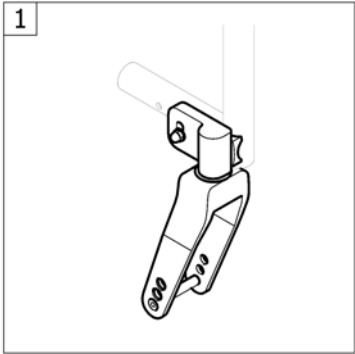

FRONT WHEELS

Pos.	Part number	Description	Valid from → until	Qty
1	-	Front wheel supporter		1
2	-	Front wheels		1