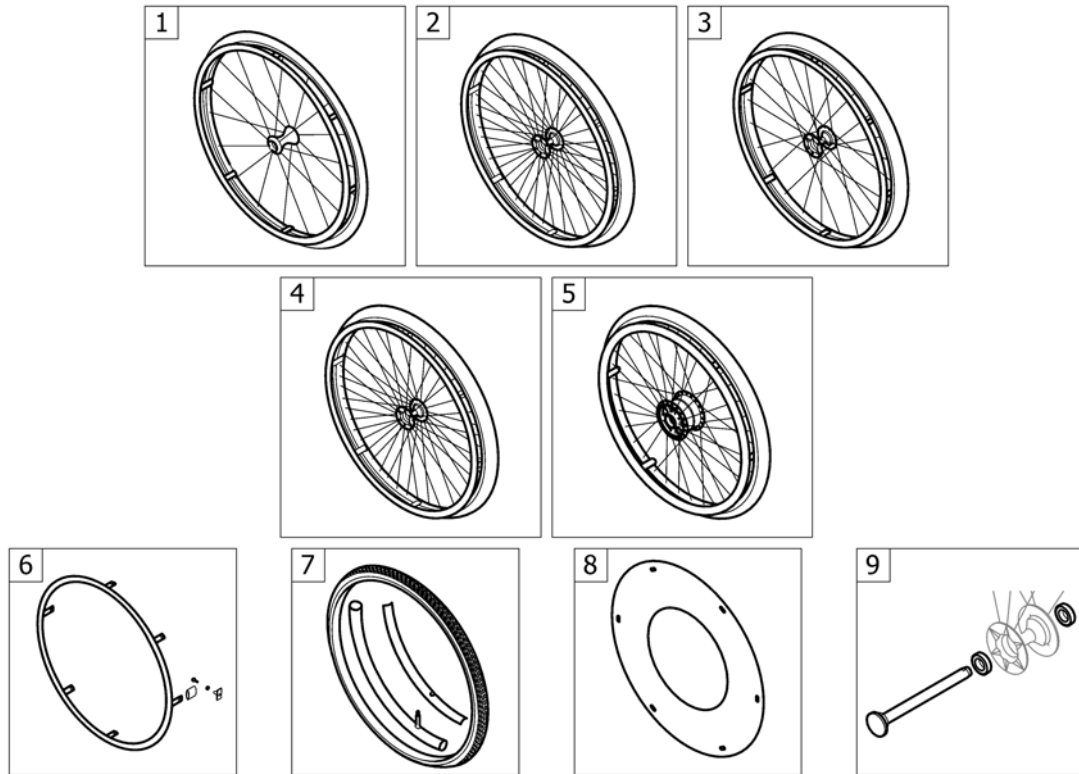

REAR WHEELS

Pos.	Part number	Description	Valid from → until	Qty
1	-	Active wheel		1
2	-	24" Küschall rear wheels complete		1
3	-	High Performance wheel		1
4	-	Spinerger LXX wheel		1
5	-	Drumbrake wheel		1
6	-	Handrim		1
7	-	Tyre		1
8	-	Spoke guard		1
9	-	Quick release axle and bearing		1