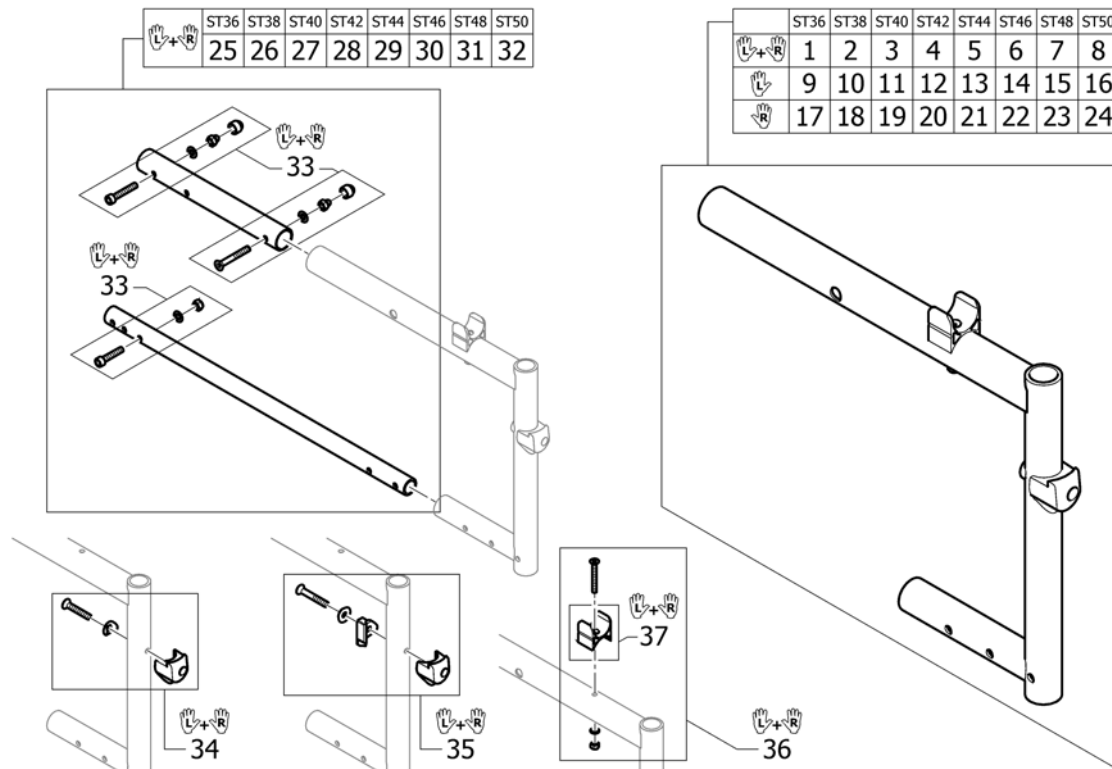

Front frames standard

Pos.	Part number	Description	Valid from → until	Qty
1	SP1602872-0453	Front frame ST36, attract blue, pair		1
1	SP1602872-0454	Front frame ST36, attract black, pair		1
1	SP1602872-0455	Front frame ST36, attract grey, pair		1
1	SP1602872-0456	Front frame ST36, attract red, pair		1
2	SP1602873-0453	Front frame ST38, attract blue, pair		1
2	SP1602873-0454	Front frame ST38, attract black, pair		1
2	SP1602873-0455	Front frame ST38, attract grey, pair		1
2	SP1602873-0456	Front frame ST38, attract red, pair		1
3	SP1602942-0453	Front frame ST40, attract blue, pair		1
3	SP1602942-0454	Front frame ST40, attract black, pair		1
3	SP1602942-0455	Front frame ST40, attract grey, pair		1
3	SP1602942-0456	Front frame ST40, attract red, pair		1
4	SP1602964-0453	Front frame ST42, attract blue, pair		1
4	SP1602964-0454	Front frame ST42, attract black, pair		1
4	SP1602964-0455	Front frame ST42, attract grey, pair		1
4	SP1602964-0456	Front frame ST42, attract red, pair		1
5	SP1602965-0453	Front frame ST44, attract blue, pair		1
5	SP1602965-0454	Front frame ST44, attract black, pair		1
5	SP1602965-0455	Front frame ST44, attract grey, pair		1
5	SP1602965-0456	Front frame ST44, attract red, pair		1
6	SP1602966-0453	Front frame ST46, attract blue, pair		1
6	SP1602966-0454	Front frame ST46, attract black, pair		1
6	SP1602966-0455	Front frame ST46, attract grey, pair		1
6	SP1602966-0456	Front frame ST46, attract red, pair		1
7	SP1602993-0453	Front frame ST48, attract blue, pair		1
7	SP1602993-0454	Front frame ST48, attract black, pair		1
7	SP1602993-0455	Front frame ST48, attract grey, pair		1
7	SP1602993-0456	Front frame ST48, attract red, pair		1
8	SP1602994-0453	Front frame ST50, attract blue, pair		1
8	SP1602994-0454	Front frame ST50, attract black, pair		1
8	SP1602994-0455	Front frame ST50, attract grey, pair		1