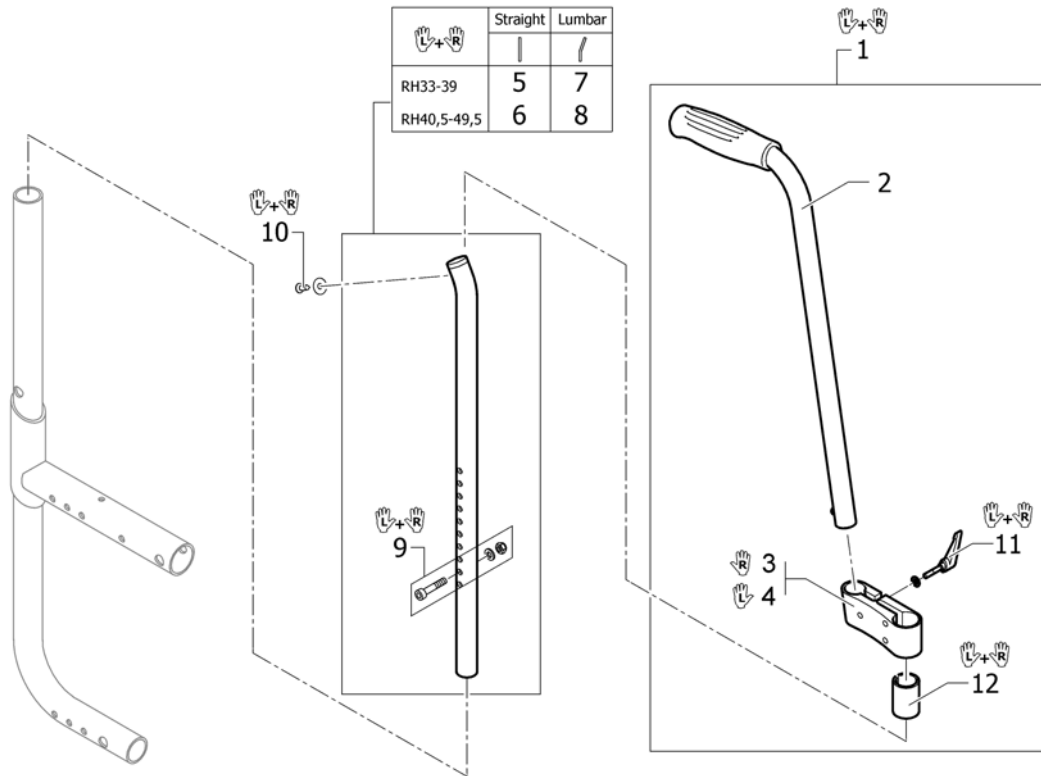

Push handles, inclined

Pos.	Part number	Description	Valid from → until	Qty
1	1517876	Push handles, height adjustable, rear set, pair		1
2	1438938	Push handle tube complete, rearset		2
3	1438939	Mounting fixture right complete, for rearset push handles		1
4	1438940	Mounting fixture left complete, for rearset push handles		1
5	1540089	Backrest tubes L without push handles, pair		1
6	1540090	Backrest tubes XL without push handles, pair		1
7	1540091	Backrest tubes lumbar L without push handles, pair		1
8	1540092	Backrest tubes lumbar XL without push handles, pair		1
9	1540088	Fixation kit to backrest tube		1
10	1432083	Fixation kit for backrest band		1
11	1529799	Adjusting lever, pair		1
12	1581293	Sleeves for mounting fixture, for rearset push handles, pair		1