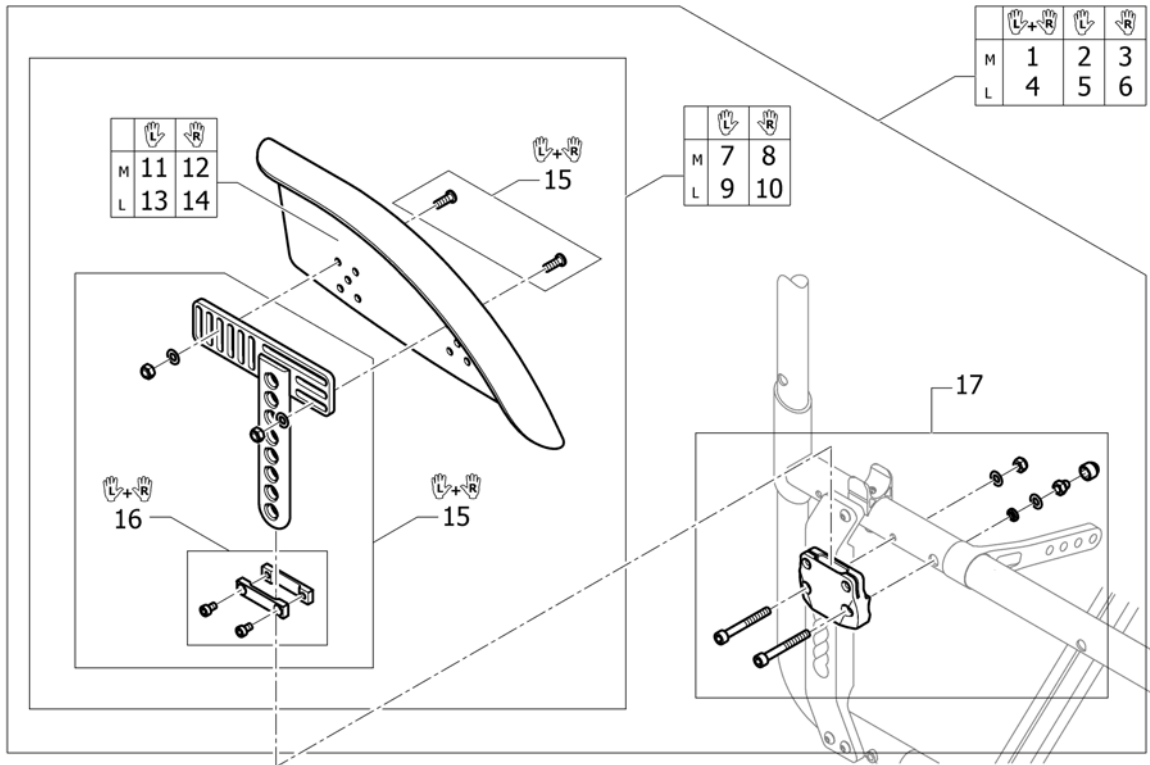

Mudguards composite removable

Pos.	Part number	Description	Valid from → until	Qty
1	SP1604952	Mudguard composite M long complete, pair		1
2	SP1604953	Mudguard composite left M long complete		1
3	SP1604954	Mudguard composite right M long complete		1
4	SP1604955	Mudguard composite L long complete, pair		1
5	SP1604956	Mudguard composite left L long complete		1
6	SP1604957	Mudguard composite right L long complete		1
7	SP1604969	Mudguard composite left M, holder long		1
8	SP1604970	Mudguard composite right M, holder long		1
9	SP1604971	Mudguard composite left L, holder long		1
10	SP1604972	Mudguard composite right L, holder long		1
11	SP1604959	Mudguard composite M left		1
12	SP1604960	Mudguard composite M right		1
13	SP1604961	Mudguard composite L left		1
14	SP1604962	Mudguard composite L right		1
15	SP1604963	Mudguard removable holder long, pair		1
16	1547537	Siderests height clamp kit, pair		1
17	SP1604958	Sidepart Adaption complete		2