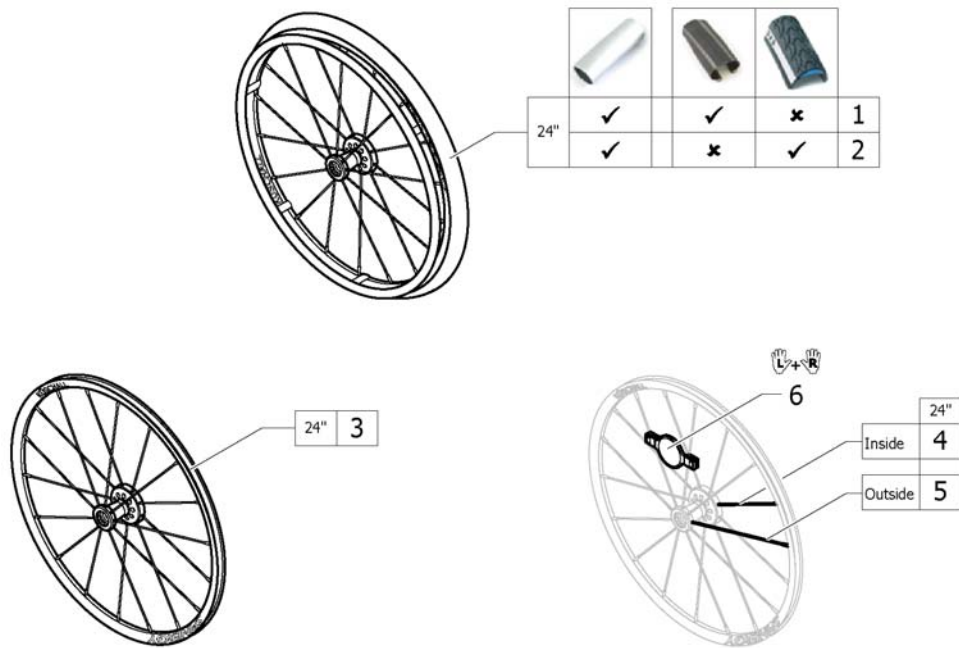

Spinergy LXX wheel

Pos.	Part number	Description	Valid from → until	Qty
1	1585007	Rear wheel 24", Spinergy LXX, handrim alu, tyre Schwalbe One		2
2	1585008	Rear wheel 24", Spinergy LXX, handrim alu, tyre Marathon Evolution		2
3	1579102	Rear wheel 24", Spinergy LXX, without handrim, without tyre		2
4	1579103	Spoke inside for Spinergy LXX wheel 24", 236mm., 1 Pcs.		9
5	1579104	Spoke outside for Spinergy LXX wheel 24", 249mm., 1 Pcs.		9
6	1571088	Spoke reflection for Spinergy wheel, pair		1