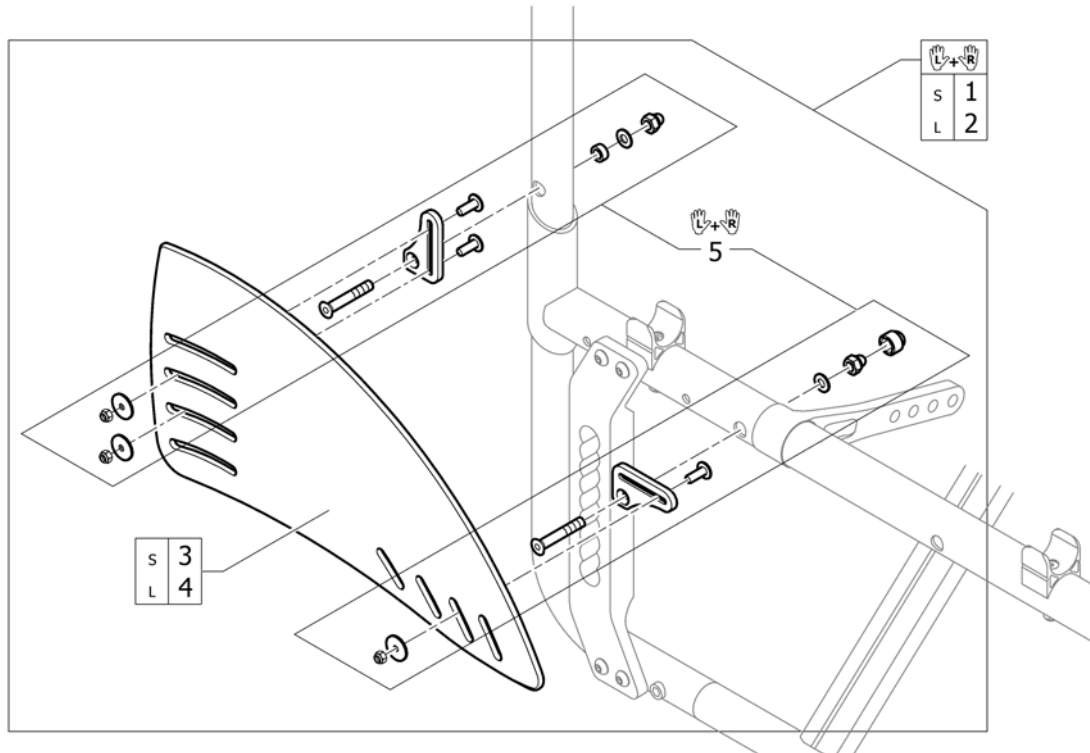

Clothes-guards composite

Pos.	Part number	Description	Valid from → until	Qty
1	SP1604011	Clothes-guards composite S with fixation kit, pair		1
2	SP1604012	Clothes-guards composite L with fixation kit, pair		1
3	SP1604013	Clothes-guard composite S		2
4	SP1604029	Clothes-guard composite L		2
5	SP1604771	Fixation kit for clothes-guard and mudguard composite		1