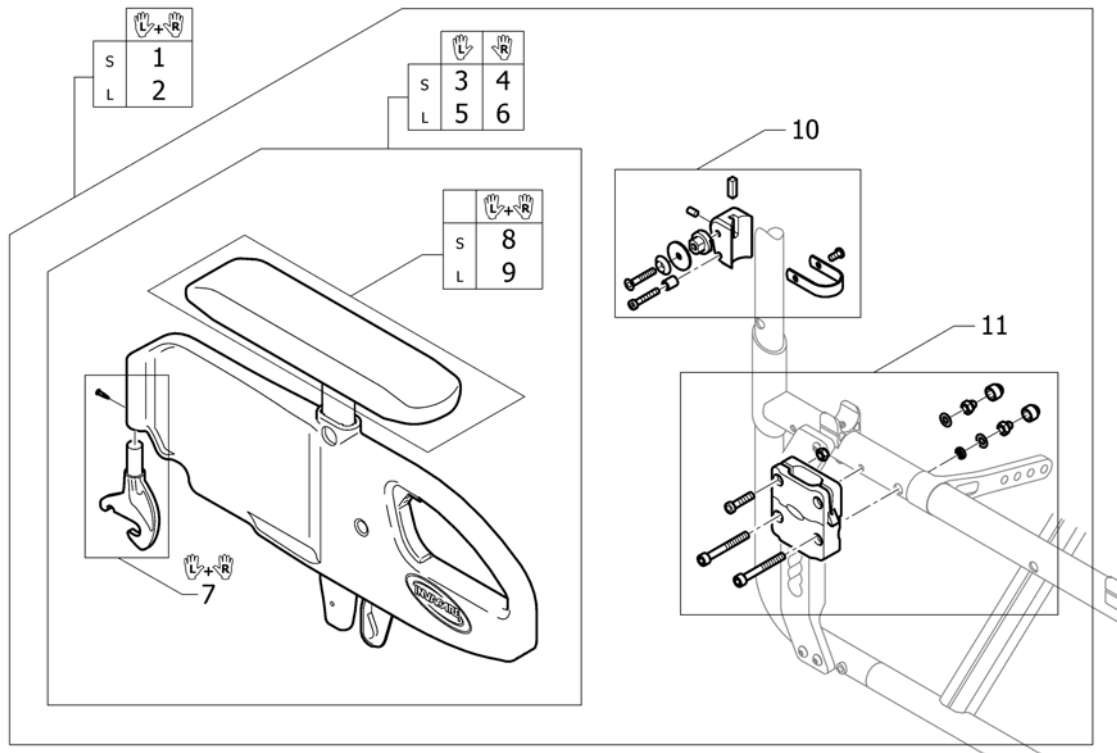

## Siderest height adjustable

Pos.	Part number	Description	Valid from → until	Qty
1	1517682	Siderest height adjustable short, pair		1
2	1517678	Siderest height adjustable short, left		1
3	1517677	Siderest height adjustable short, right		1
4	1517683	Siderest height adjustable long, pair		1
5	1517680	Siderest height adjustable long, left		1
6	1517679	Siderest height adjustable long, right		1
7	1439497	Ampad S (270mm) incl. screws, pair		1
8	1439498	Ampad L (370mm) incl. screws, pair		1
9	1547537	Siderests height clamp kit, pair		1
10	1517689	Clothes-guard small left to siderest		1
11	1517690	Clothes-guard small right to siderest		1
12	1517691	Clothes-guard large left to siderest		1
13	1517692	Clothes-guard large right to siderest		1
14	1517693	Clothes-guard fixation kit		1
15	SP1604958	Sidepart Adaption complete		2