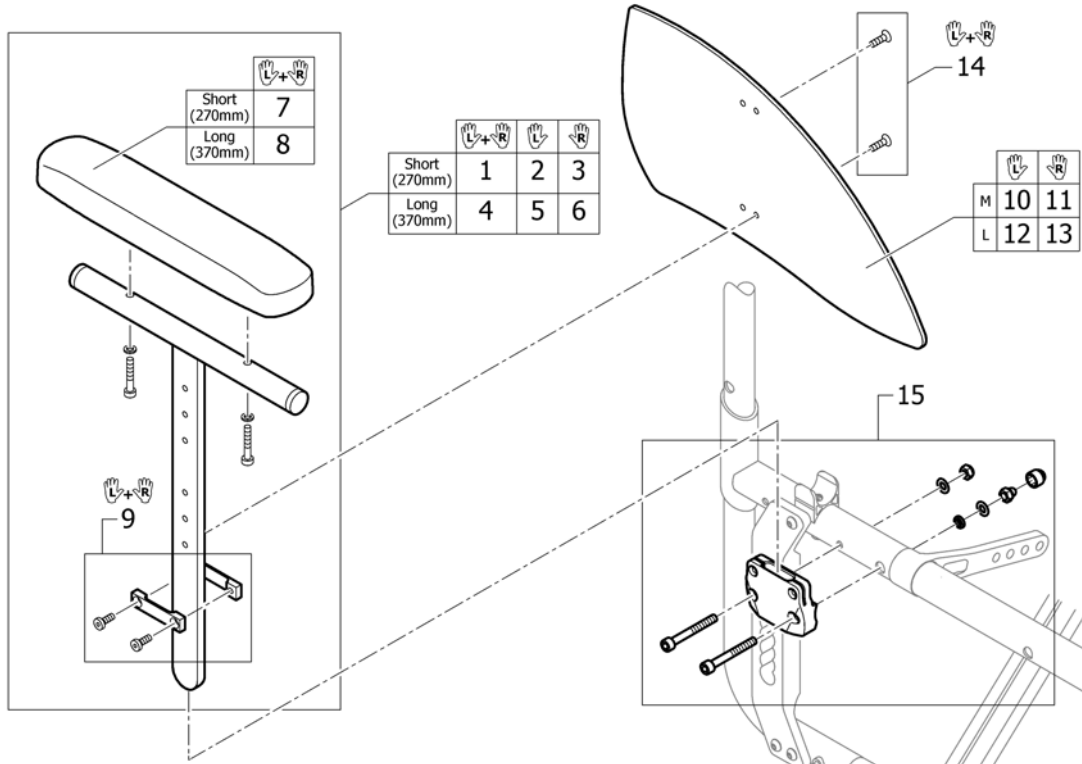

# Mudguards composite removable

Pos.	Part number	Description	Valid from → until	Qty
1	SP1604952	Mudguard composite M long complete, pair		1
2	SP1604953	Mudguard composite left M long complete		1
3	SP1604954	Mudguard composite right M long complete		1
4	SP1604955	Mudguard composite L long complete, pair		1
5	SP1604956	Mudguard composite left L long complete		1
6	SP1604957	Mudguard composite right L long complete		1
7	SP1604969	Mudguard composite left M, holder long		1
8	SP1604970	Mudguard composite right M, holder long		1
9	SP1604971	Mudguard composite left L, holder long		1
10	SP1604972	Mudguard composite right L, holder long		1
11	SP1604959	Mudguard composite M left		1
12	SP1604960	Mudguard composite M right		1
13	SP1604961	Mudguard composite L left		1
14	SP1604962	Mudguard composite L right		1
15	SP1604963	Mudguard removable holder long, pair		1
16	1547537	Siderests height clamp kit, pair		1
17	SP1604958	Sidepart Adaption complete		2

## Siderest height adjustable

Pos.	Part number	Description	Valid from → until	Qty
1	1517682	Siderest height adjustable short, pair		1
2	1517678	Siderest height adjustable short, left		1
3	1517677	Siderest height adjustable short, right		1
4	1517683	Siderest height adjustable long, pair		1
5	1517680	Siderest height adjustable long, left		1
6	1517679	Siderest height adjustable long, right		1
7	1439497	Ampad S (270mm) incl. screws, pair		1
8	1439498	Ampad L (370mm) incl. screws, pair		1
9	1547537	Siderests height clamp kit, pair		1
10	1517689	Clothes-guard small left to siderest		1
11	1517690	Clothes-guard small right to siderest		1
12	1517691	Clothes-guard large left to siderest		1
13	1517692	Clothes-guard large right to siderest		1
14	1517693	Clothes-guard fixation kit		1
15	SP1604958	Sidepart Adaption complete		2