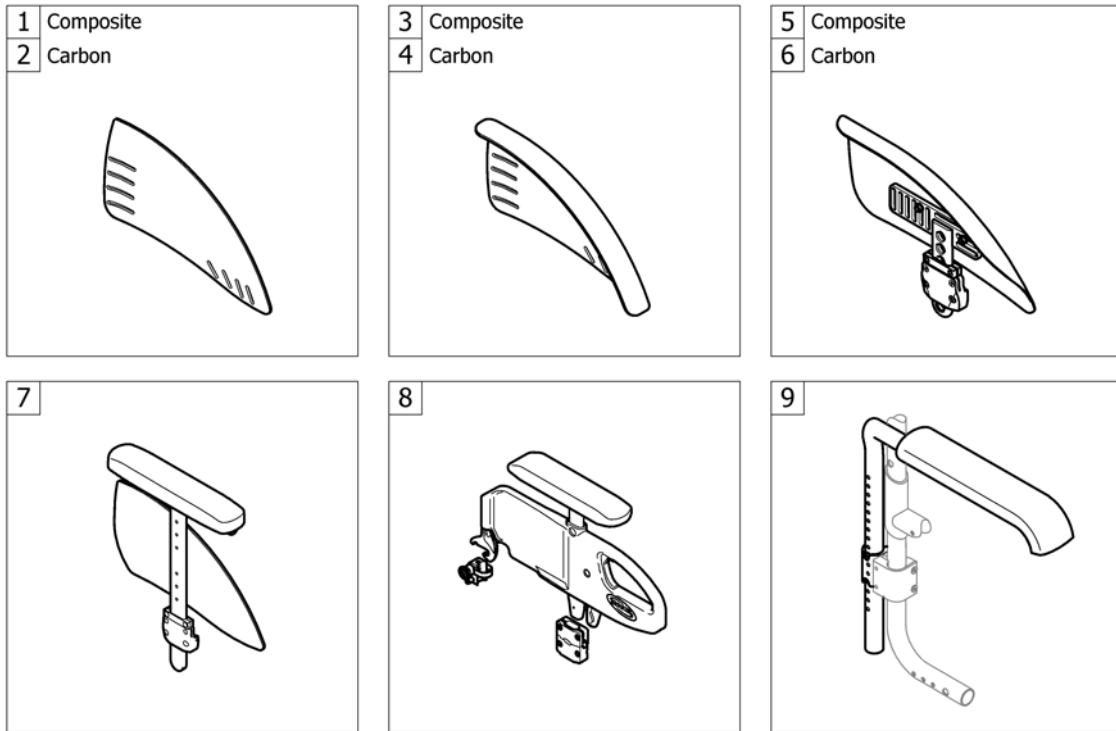

SIDERESTS

Pos.	Part number	Description	Valid from → until	Qty
1	-	Clothes-guards composite		1
2	-	Clothes-guards carbon		1
3	-	Mudguards composite		1
4	-	Mudguards carbon		1
5	-	Mudguards composite removable		1
6	-	Mudguards carbon removable		1
7	-	Siderest height adjustable		1
8	-	Siderest with desk function		1
9	-	Tubular armrest	2016-07-01 →	1