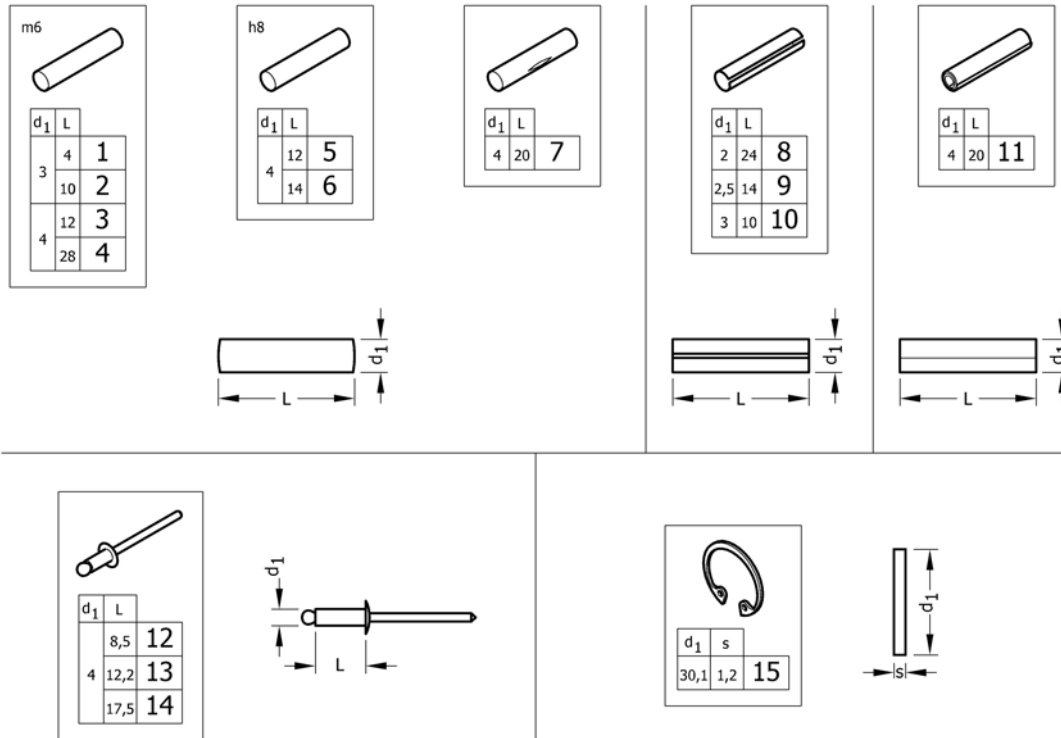

Pins, rivets, ...

Pos.	Part number	Description	Valid from → until	Qty
1	1579302	Parallel pins, Ø3x4 m6, kit 10 Pcs. <i>Replaces 1439336 (10x)</i>		1
2	1579303	Parallel pins, Ø3x10 m6, kit 10 Pcs. <i>Replaces 1439337 (10x)</i>		1
3	1579304	Parallel pins, Ø4x12 m6, kit 20 Pcs. <i>Replaces 200.1124 (20x)</i>		1
4	1579305	Parallel pins, Ø4x28 m6, kit 20 Pcs. <i>Replaces 1437344 (20x)</i>		1
5	1579306	Parallel pins, Ø4x12 h8, kit 20 Pcs. <i>Replaces 1487663 (20x)</i>		1
6	1579307	Parallel pins, Ø4x14 h8, kit 20 Pcs. <i>Replaces 1487662 (20x)</i>		1
7	1579308	Grooved pins, center grooved, Ø4x20, kit 20 Pcs. <i>Replaces 1517718 (20x)</i>		1
8	1579309	Slotted spring pins, heavy duty, Black, Ø2x24, kit 20 Pcs. <i>Replaces 200.4011 (20x)</i>		1
9	1579310	Slotted spring pins, heavy duty, Black, Ø2,5x14, kit 20 Pcs. <i>Replaces 200.4007 (20x)</i>		1
10	1579311	Slotted spring pins, heavy duty, stainless steel, Ø3x10, kit 20 Pcs. <i>Replaces 1567997 (20x)</i>		1
11	1579312	Spiral spring pins, Black, Ø4x20, kit 20 Pcs. <i>Replaces 200.3167 (20x)</i>		1
12	1579313	Dome head blind rivets, Ø4x8,5, kit 20 Pcs. <i>Replaces 1439292 (20x)</i>		1
13	1579314	Dome head blind rivets, Ø4x12,2, kit 20 Pcs. <i>Replaces 180.5116 (20x)</i>		1
14	1579315	Dome head blind rivets, Ø4x17,5, kit 20 Pcs. <i>Replaces 180.5019 (20x)</i>		1
15	1579316	Retaining rings for bores, Std.Design, Z.plat.Blue, Ø30,1X1,2, kit 20 Pcs. <i>Replaces ZM50J281A (20x)</i>		1