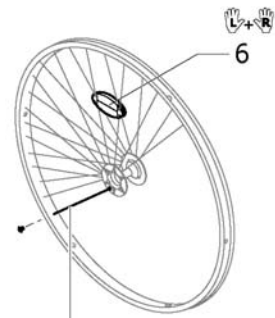

10 Pcs.
	7

Pos.	Part number	Description	Valid from → until	Qty
1	1567104-0407	Rear wheel 24", Starec X, colourless, without handrim, without tyre		2
2	SP1601745	Rear wheel 24", Starec hub X, without handrim, Rightrun black/grey tyre		2
3	1554399-0407	Rear wheel 24", Starec X, colourless, without handrim, marathon		2
4	SP1601747	Rear wheel 24", Starec hub X, handrim, Rightrun black/grey tyre		2
5	1554400-0407	Rear wheel 24", Starec X, colourless, handrim, marathon evolution		2
6	1571073	Spokereflection, pair		1
7	1579086	Spokes 253mm complete, kit 10 Pcs.		1