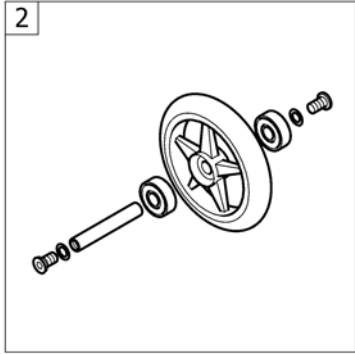

FRONT WHEELS

Pos.	Part number	Description	Valid from → until	Qty
1	-	Front wheel supporter		1
2	-	Front wheels		1