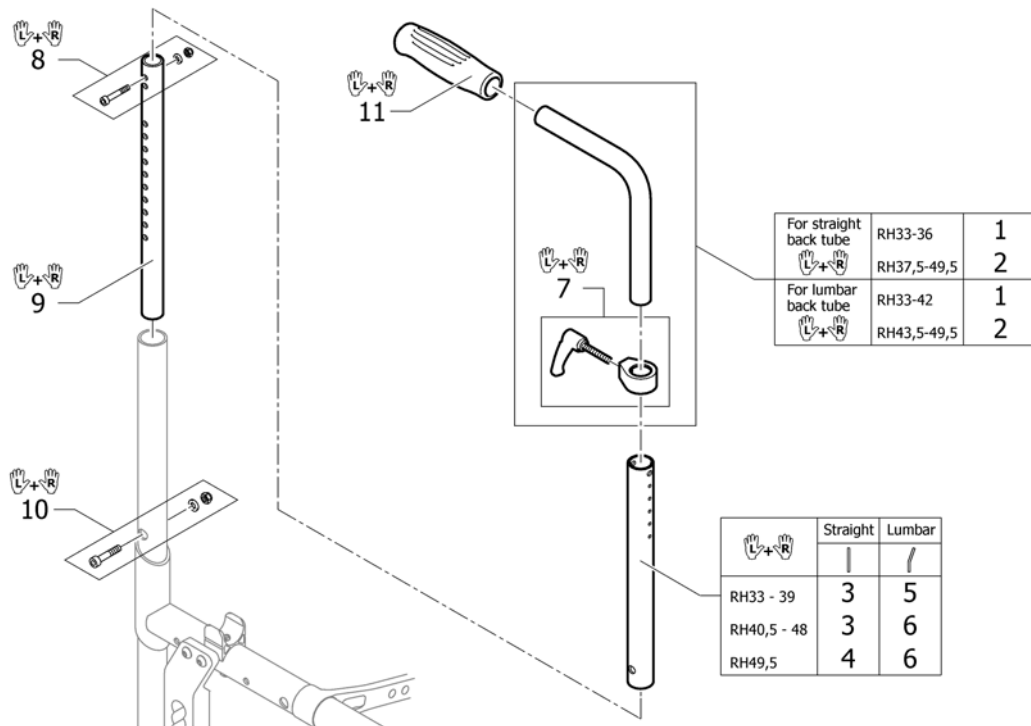

Push handles height adjustable

Pos.	Part number	Description	Valid from → until	Qty
1	1438203	Height adjustable, integrated push handles standard, kit short UL/C04		1
2	1438204	Height adjustable, integrated push handles standard, kit long UL/C04		1
3	1507753	Backrest tube L.280mm straight to integrated push handles, pair		1
4	1509103	Backrest tube L.355mm straight to integrated push handles, pair		1
5	1509117	Backrest tube L.280mm lumbar to integrated push handles, pair		1
6	1509122	Backrest tube L.355mm lumbar to integrated push handles, pair		1
7	1549985	Adjusting lever for height adjustable, integrated push handles, pair		1
8	1540071	Screw kit for backrest tube		1
9	1507747	Telescopic tube frame-backrest, pair		1
10	1540088	Fixation kit to backrest tube		1
11	1507734	Handle black, pair		1